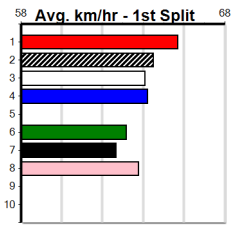

Bendigo

AG TYRES & WHEELS

Distance: 425m, Race Type: Grade 5 T3, Total Prizemoney: $1,530
1st: $1,000, 2nd: $320, 3rd: $160, 4th: $50

6

3:42PM
(VIC time)

Watchdog Tips: **0 0 0 0** Bet: **.**