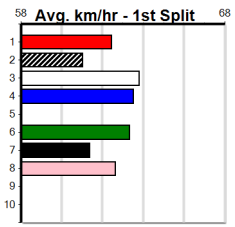

9

4:39PM

(VIC time)

Watchdog Tips: 0 0 0 0 **Bet:** .

Form	Box	Weight	Dist	Track	Date	Time	BON	Margin	1st/2nd (Time)	PIR	Checked	Comment	W/R	Split 1	S/P	Grade

1 IDYLLIC MEYER [6]
BK B Oct-21 ALLEN DEED PENELOPES CRUZN
Trainer: David Shovan (Powlett Planes)
5th (7) 24.1 500 BEN R8 11-Sep-24 29.13 28.32 12.00LBOUNDING CHIEF (28.32) M/676 . . . 6.88 $20.90 T3-RW
7th (6) 23.8 500 BEN R7 18-Sep-24 29.22 28.46 8.00LJALAPENO GEM (28.68) M/777 . . . 7.00 $58.20 T3-RW
8th (6) 23.7 500 BEN R7 26-Sep-24 29.27 28.27 12.00LMORE VOLTAGE (28.48) M/788 . . . 7.06 $19.60 T3-RW
4th (6) 23.5 390 SHP R4 30-Sep-24 22.87 22.08 6.50LLEAP OF FAITH (22.42) M/66 . . . 8.96 $115.40 RW
Owner(s): D Shovan

Winning Boxes

1	2	3	4	5	6	7	8
1							1
Prize							$6,225.00
Best							24.53
Starts							50-2-5-7
Trk/Dst							2-0-1-0
APM							$1690

2 ALVIN DELIGHT [6]
BK D Nov-19 ORSON ALLEN RUNAROUND SUSAN
Trainer: Peter Trim (Campbells Forest)
8th (7) 32.0 425 BEN R4 14-Aug-24 25.18 23.98 8.50LPOPCORN IRA (24.59) M/788 . . . 6.84 $21.80 T3-6
7th (3) 32.2 425 BEN R4 21-Aug-24 25.14 24.10 7.50LHARTLAND DUKE (24.63) M/677 . . . 6.90 $28.50 6G
3rd (8) 32.0 425 BEN R4 11-Sep-24 24.78 24.14 1.25LHARBOUR LIGHTS (24.70) M/554 . . . 6.79 $71.90 T3-6
5= (3) 31.9 425 BEN R9 18-Sep-24 24.96 24.12 6.50LKRAKEN HUGGIE (24.52) M/444 . . . 6.91 $86.90 T3-6
Owner(s): S Trim

Winning Boxes

1	2	3	4	5	6	7	8
1	1						
Prize							$4,380.00
Best							24.57
Starts							72-2-3-4
Trk/Dst							65-2-3-4
APM							$892

3 TIMMA TURTLE TWO [6]
F D Dec-22 SENNACHIE CHERI CLOWNFISH
Trainer: Darren Fisher (Lara)
3rd (8) 31.1 425 BEN R3 30-Aug-24 24.16 23.73 2.00LPAW LAUREN (24.02) M/222 . . . 6.62 $3.90 6G
5th (6) 30.8 435 SLE R9 11-Sep-24 25.02 24.22 9.50LMYALL MEG (24.36) M/555 . . . 5.38 $2.70 6G
5th (4) 30.3 425 BEN R3 20-Sep-24 24.56 24.04 6.50LBLACK LICORICE (24.13) M/333 . . . 6.69 $6.50 X67
6th (4) 30.6 425 BEN R9 25-Sep-24 24.74 24.05 3.25LLEAVE ME IN (24.52) M/366 . . . 6.68 $2.00 6G
Owner(s): MIDDLE TOTE (SYN), H Bailey, J Aitken

Winning Boxes

1	2	3	4	5	6	7	8
1				1			
Prize							$4,905.00
Best							24.16
Starts							13-2-1-2
Trk/Dst							8-2-0-2
APM							$3123

4 WONDERFUL GIRL [6]
BK B Apr-22 FERAL FRANKY WONDER MISS
Trainer: David Shovan (Powlett Planes)
6th (1) 27.7 300 HVL R3 12-Aug-24 17.37 16.88 3.5LSHE CAN DREAM (17.14) S/6 . . V21 . 4.17 $7.40 7
6th (8) 27.2 390 SHP R10 07-Sep-24 23.00 22.49 4.75LBRASTON MISS (22.67) M/45 . . . 8.75 $10.80 7
1st (1) 27.6 390 SHP R10 12-Sep-24 22.77 22.24 1.25LEWING (22.85) Q/11 . . . 8.57 $10.30 7
6th (1) 27.6 390 SHP R4 30-Sep-24 22.91 22.08 7.00LLEAP OF FAITH (22.42) M/55 . . SW . 8.89 $27.90 RW
Owner(s): D Shovan

Winning Boxes

1	2	3	4	5	6	7	8
1	1						
Prize							$3,750.00
Best							FSH
Starts							20-2-1-1
Trk/Dst							0-0-0-0
APM							$1570

5 *** VACANT BOX ***
Trainer:
Owner(s):

Winning Boxes

1	2	3	4	5	6	7	8