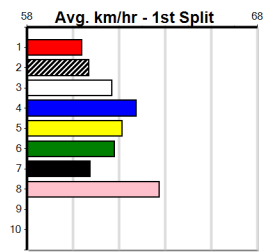

ONE MORE RACE TO GO

Distance: 425m, Race Type: Grade 5 T3, Total Prizemoney: $1,530
1st: $1,000, 2nd: $320, 3rd: $160, 4th: $50

Watchdog Tips:

Bet:

Table with columns: Form Box, Wgt, Dist, Track, Date, Time, BON, Margin, 1st/2nd (Time), PIR, Checked, Comment, WR, Split 1, S/P, Grade

Race card for LALA SPEED [5]. Includes dog details (RBD, Dog, May-21), sire (KC AND ALL), dam (LALA SHIM), owner (G Mitchell), and trainer (Donna Knight). Lists winning distances and weights, followed by a table of race results and a box history chart.

Race card for BATTLE AXLE [5]. Includes dog details (BK, Dog, Oct-19), sire (AUSSIE INFRARED), dam (SALLY GARDENS), owner (S Donlon), and trainer (William Donlon). Lists winning distances and weights, followed by a table of race results and a box history chart.

Race card for FERNBANK FLYER [5]. Includes dog details (BE, Bitch, Sep-20), sire (MY REDEEMER), dam (FABREGAL), owner (B Robertson-leech), and trainer (Briana Robertson-leech). Lists winning distances and weights, followed by a table of race results and a box history chart.

Race card for MORaine MIA [5]. Includes dog details (BK, Bitch, Jan-22), sire (KINLOCH BRAE), dam (JUST LOVIN' IT), owner (MORaine (SYN), G Judd, S Judd), and trainer (Briana Robertson-leech). Lists winning distances and weights, followed by a table of race results and a box history chart.

Race card for HYDRO GLIDE [5] Biks. Includes dog details (BD, Dog, Jun-20), sire (ASTON DEE BEE), dam (SUMMER SKYE), owner (K Ashton), and trainer (Kevin Ashton). Lists winning distances and weights, followed by a table of race results and a box history chart.

1

2

3

4

5