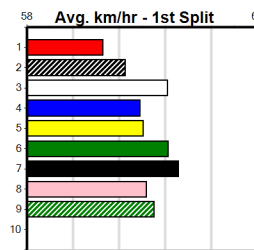

PETER BROWN CUSTOM HOMES

Distance: 500m, Race Type: Grade 5 T3, Total Prizemoney: $1,740
1st: $1,150, 2nd: $360, 3rd: $180, 4th: $50

Watchdog Tips:

Bet:

Table with columns: Form Box, Wgt, Dist, Track, Date, Time, BON, Margin, 1st/2nd (Time), PIR, Checked, Comment, WR, Split 1, S/P, Grade

HUGGY WUGGY [5]
WBK Dog Aug-21 Sire: HOOKED ON SCOTCH Dam: STELLINA ROSE
Owner(s): P Cassar
Trainer: Briana Robertson-leech (Smeaton)
Winning Distances: < 300m (0) 300 - 399m (1) 400 - 499m (3) 500 - 599m (0) 600 - 699m (0) > 700m (0)
Winning Weights: 31.1(1) 31.9(1) 32.3(1) 32.4(1)
Race results table with columns: Rank, Box, Dog, Date, Time, Margin, Sire, Dam, PIR, Comment, WR, Split 1, S/P, Grade

Box History table for HUGGY WUGGY
Bx 1st 2nd 3rd 4th 5th 6th 7th 8th
Prize Best Starts Trk/Dts APM

BEN OLLIE [5]
BD Dog Feb-21 Sire: MAGICAL BALE Dam: ONE STEP AHEAD
Owner(s): V Giles
Trainer: Vivianne Giles (Bamawm)
Winning Distances: < 300m (0) 300 - 399m (1) 400 - 499m (4) 500 - 599m (0) 600 - 699m (0) > 700m (0)
Winning Weights: 33.9(1) 34.5(1) 34.6(1) 34.7(1) 34.8(1)
Race results table with columns: Rank, Box, Dog, Date, Time, Margin, Sire, Dam, PIR, Comment, WR, Split 1, S/P, Grade

Box History table for BEN OLLIE
Bx 1st 2nd 3rd 4th 5th 6th 7th 8th
Prize Best Starts Trk/Dts APM

TESSA ORCHID [5]
BK Bitch May-21 Sire: SHIMA SHINE Dam: TESSA ALLEN
Owner(s): L Medcraft
Trainer: Leland Medcraft (Kamarooka)
Winning Distances: < 300m (0) 300 - 399m (3) 400 - 499m (5) 500 - 599m (0) 600 - 699m (0) > 700m (0)
Winning Weights: 26.1(1) 26.3(1) 26.5(2) 26.6(1) 27.1(1) 27.2(2)
Race results table with columns: Rank, Box, Dog, Date, Time, Margin, Sire, Dam, PIR, Comment, WR, Split 1, S/P, Grade

Box History table for TESSA ORCHID
Bx 1st 2nd 3rd 4th 5th 6th 7th 8th
Prize Best Starts Trk/Dts APM

MCIVOR ALFY [5]
LTBD Dog May-22 Sire: FERAL FRANKY Dam: MCIVOR VERNA
Owner(s): B Priest
Trainer: Barry Priest (Junortoun)
ENG SHP 2024-10-07
Winning Distances: < 300m (0) 300 - 399m (0) 400 - 499m (1) 500 - 599m (2) 600 - 699m (1) > 700m (0)
Winning Weights: 33.8(1) 33.9(1) 34.1(1) 34.3(1)
Race results table with columns: Rank, Box, Dog, Date, Time, Margin, Sire, Dam, PIR, Comment, WR, Split 1, S/P, Grade

Box History table for MCIVOR ALFY
Bx 1st 2nd 3rd 4th 5th 6th 7th 8th
Prize Best Starts Trk/Dts APM

DESTINI REBEL (NSW)[5]
RBD Dog Mar-21 Sire: FERAL FRANKY Dam: DESTINI SOPRANO
Owner(s): San Antonio (SYN), E Rinaldi, J Rinaldi
Trainer: Kylie Norton (Craigieburn)
Winning Distances: < 300m (0) 300 - 399m (3) 400 - 499m (3) 500 - 599m (3) 600 - 699m (0) > 700m (0)
Winning Weights: 32.1(1) 32.5(1) 32.7(1) 33.2(1) 33.6(1) 34.8(1) 36.1(1) 36.4(1) 36.5(1)
Race results table with columns: Rank, Box, Dog, Date, Time, Margin, Sire, Dam, PIR, Comment, WR, Split 1, S/P, Grade

Box History table for DESTINI REBEL
Bx 1st 2nd 3rd 4th 5th 6th 7th 8th
Prize Best Starts Trk/Dts APM

1

2

3

4

5