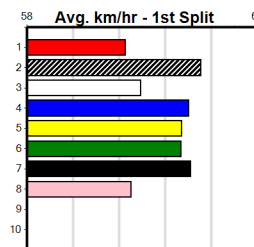

GRAY'S BENDIGO (2-3 WINS)

Distance: 500m, Race Type: Tier 3 - Restricted Win, Total Prizemoney: $1,740
1st: $1,150, 2nd: $360, 3rd: $180, 4th: $50

Watchdog Tips:

Bet:

Table with columns: Form Box, Wgt, Dist, Track, Date, Time, BON, Margin, 1st/2nd (Time), PIR, Checked, Comment, WR, Split 1, S/P, Grade

CAPTAIN KATIE (SA)[6]
BD Bitch Sep-22 Sire: FERAL FRANKY Dam: SWEET ON ME
Owner(s): The Nineofus (SYN), D Peckham, G Siney, B Schurgott, G Sterzl
Trainer: Chris Reynolds (Little River)
Winning Distances: < 300m (0) 300 - 399m (0) 400 - 499m (1) 500 - 599m (1) 600 - 699m (0) > 700m (0)
Winning Weights: 26.0(1) 26.1(1)
Box History table and Prize Best Starts table included.

SINGLE LADIES [5]
BK Bitch Jan-22 Sire: BERNARDO Dam: MY GAL PENNY
Owner(s): Beyonce (SYN), M Willoughby, A Oliver, L Hughes, C Austin
Trainer: Michele Berry (Mount Camel)
Winning Distances: < 300m (0) 300 - 399m (0) 400 - 499m (0) 500 - 599m (3) 600 - 699m (0) > 700m (0)
Winning Weights: 26.7(1) 26.9(1) 27.3(1)
Box History table and Prize Best Starts table included.

HIGH ON LIFE (SA)[5]
F Bitch May-22 Sire: ZAMBORA BROCKIE Dam: NANGAR MIA
Owner(s): I Beattie
Trainer: Ian Beattie (Laceby)
Winning Distances: < 300m (0) 300 - 399m (0) 400 - 499m (1) 500 - 599m (2) 600 - 699m (0) > 700m (0)
Winning Weights: 28.6(1) 28.9(1) 30.0(1)
Box History table and Prize Best Starts table included.

MCIVOR OLLY [6]
BEBD Dog May-22 Sire: FERAL FRANKY Dam: MCIVOR VERNA
Owner(s): B Priest
Trainer: Barry Priest (Junortoun)
Winning Distances: < 300m (0) 300 - 399m (0) 400 - 499m (1) 500 - 599m (1) 600 - 699m (0) > 700m (0)
Winning Weights: 34.5(1) 35.6(1)
Box History table and Prize Best Starts table included.

SCOTT AQUAPHOBIA [5]
BK Dog May-22 Sire: LK'S CRUSHN IT Dam: MISS BOOMING
Owner(s): V Giles
Trainer: Peter Bartlett (Bamawm)
Winning Distances: < 300m (0) 300 - 399m (1) 400 - 499m (1) 500 - 599m (1) 600 - 699m (0) > 700m (0)
Winning Weights: 32.8(1) 33.6(1) 34.0(1)
Box History table and Prize Best Starts table included.