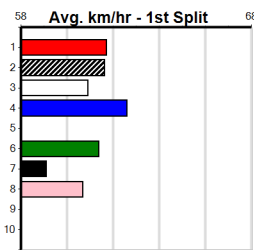

JARROD LARKIN CONCRETING

Distance: 500m, Race Type: Tier 3 - Grade 7, Total Prizemoney: $1,740
1st: $1,150, 2nd: $360, 3rd: $180, 4th: $50

Watchdog Tips:

Bet:

Form Box	Wgt	Dist	Track	Date	Time	BON	Margin	1st/2nd (Time)	PIR	Checked	Comment	WR	Split 1	S/P	Grade

1

LONG LEVERS [7]

BK Dog Jan-22 Sire: BERNARDO Dam: MANILA ROSE Trainer: Jordan Formosa (Heathcote)

Owner(s): J Formosa
Winning Distances: < 300m (0) 300 - 399m (0) 400 - 499m (1) 500 - 599m (0) 600 - 699m (0) > 700m (0)
Winning Weights: 36.9(1)

6th (6)	36.8	390	SHP	R1	15-Aug-24	23.09	22.36	5.00L MAJOR BASIL (22.74)	S/86	. . .	. . .	. . .	9.14	$17.40	M
5th (8)	36.8	425	BEN	R2	21-Aug-24	25.17	24.10	9.00L KURRACA JINNIE (24.57)	M/455	. . .	. . .	. . .	6.92	$4.10	M
4th (7)	36.7	500	BEN	R1	28-Aug-24	29.54	28.26	17.00 JOLLY OLLIE (28.36)	M/554	. . .	. . .	. . .	6.96	$21.50	T3-M
1st (1)	36.9	450	SHP	R2	07-Sep-24	26.22	25.49	1.5L SPOKEN (26.31)	M/222	. . .	. . .	. . .	6.87	$7.90	M
4th (2)	37.0	450	SHP	R7	12-Sep-24	26.31	25.54	12.00 GREYSYND LARRY (25.54)	M/645	. . .	. . .	. . .	6.97	$21.80	X67
8th (1)	37.3	500	BEN	R5	18-Sep-24	29.24	28.46	12.00 JOLLY OLLIE (28.46)	M/667	. . .	. . .	. . .	6.84	$12.50	T3-7
3rd (5)	37.0	500	BEN	R7	26-Sep-24	28.88	28.27	6.00L MORE VOLTAGE (28.48)	M/555	. . .	. . .	. . .	6.92	$39.10	T3-RW
6th (3)	37.2	450	SHP	R5	03-Oct-24	27.71	25.46	33.00 IS IT ME (25.46)	M/766	. . .	. . .	. . .	6.97	$41.10	T3-7

Last 3 wins NOT included above

Bx	1st	2nd	3rd	4th	5th	6th	7th	8th
1	1							1
2				1				
3						1		
4							1	
5			1					
6					1	1		
7			1	1				1
8					1	1		

Prize Best	$1580.00
Starts	28.88(5)-26/9/24
Trk/Dts	12-1-0-2
APM	3-0-0-1
	1450

2

MISSIN' THE BUG [7]

BK Bitch Jun-21 Sire: MY REDEEMER Dam: MISS CITY GIRL Trainer: Steven Vantaarling (Tallygaroopn)

Owner(s): J Condon
Winning Distances: < 300m (0) 300 - 399m (1) 400 - 499m (0) 500 - 599m (0) 600 - 699m (0) > 700m (0)
Winning Weights: 28.7(1)

5th (7)	29.0	450	SHP	R7	07-Mar-24	26.09	25.53	6.00L RED SHIRAZ (25.69)	S/886	. . .	. . .	. . .	6.97	$111.00	T3-7
7th (7)	28.9	390	SHP	R2	18-Mar-24	22.44	21.84	8.00L OUR TITAN (21.89)	S/88	. . .	. . .	. . .	8.99	$59.50	RWH
8th (4)	28.4	390	SHP	R3	11-Apr-24	23.10	21.83	8.00L GOLD GIZMO (22.56)	M/88	. . .	V14	. . .	8.89	$27.60	7
5th (3)	28.5	390	SHP	R3	09-May-24	23.02	22.22	5.00L MOVE OF MAGNUS (22.68)	M/87	. . .	V3	. . .	9.14	$15.10	7
8th (2)	28.6	450	SHP	R5	30-May-24	26.37	25.51	12.00 SHADOWS OF BLUE (25.55)	M/788	. . .	. . .	. . .	7.24	$56.20	X67
2nd (6)	29.5	390	SHP	R10	14-Sep-24	22.78	22.12	3.5L CRYPTO PRINCE (22.54)	M/73	. . .	. . .	. . .	8.86	$72.60	7
5th (8)	29.3	500	BEN	R4	25-Sep-24	29.15	28.48	7.50L GO SEEK MURPHY (28.64)	M/554	. . .	. . .	. . .	6.86	$25.50	7
4th (2)	29.0	425	BEN	R5	02-Oct-24	24.45	23.88	3.00L ASTON SHERIFF (24.24)	S/655	. . .	. . .	. . .	6.82	$22.50	SH

Last 3 wins NOT included above

1st (3)	28.7	390	SHP	R1	12-Oct-23	22.64	22.45	1.75L JETSON EXPRESS (22.75)	M/32	. . .	SW	. . .	8.71	$8.30	M

Bx	1st	2nd	3rd	4th	5th	6th	7th	8th
1					1			1
2				3	2			2
3	1				1	1		2
4						1	1	1
5						1		
6		1			2			1
7					2	2		1
8					1	1		

Prize Best	$1470.00
Starts	29.15(8)-25/9/24
Trk/Dts	29-1-1-0
APM	1-0-0-0
	410