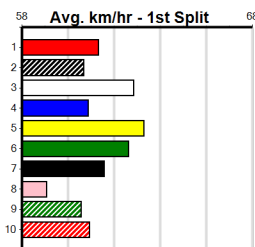

BENDIGO ADVERTISER

Distance: 425m, Race Type: Tier 3 - Maiden, Total Prizemoney: $1,530
1st: $1,000, 2nd: $320, 3rd: $160, 4th: $50

Watchdog Tips: [ ] [ ] [ ] [ ] Bet: [ ]

Table with columns: Form Box, Wgt, Dist, Track, Date, Time, BON, Margin, 1st/2nd (Time), PIR, Checked, Comment, W/R, Split 1, S/P, Grade

PINK FLAMINGO [M]
BD Bitch Sep-22 Sire: FERAL FRANKY Dam: ZIPPING STORM
Owner(s): S Borserio
Trainer: Lynette Anstee (Huntly)
Winning Distances: < 300m (0) 300 - 399m (0) 400 - 499m (0) 500 - 599m (0) 600 - 699m (0) > 700m (0)
Winning Weights:
4th (2) 26.3 425 BEN R1 21-Jun-24 24.95 23.62 10.00 ULTIMATE RIOT (24.25) S/234 6.64 $2.60 M
2nd (1) 26.1 425 BEN R2 28-Jun-24 24.56 23.73 1.5L TEMPER TANTRUM (24.45) M/422 6.79 $1.70 M
2nd (7) 26.2 425 BEN R1 12-Jul-24 24.68 23.86 2.25L EVIE'S PROMISE (24.54) M/732 6.89 $5.90 MH
5th (6) 26.4 425 BEN R2 19-Jul-24 24.70 23.78 7.50L DYNAMITE DOUG (24.19) M/644 6.87 $34.50 MF
Last 3 wins NOT included above
Box History
Prize Best $115.00
Starts 24.56(1)-28/6/24
Trk/Dts 4-0-2-0
APM 4-0-2-0 669

AUNTIE AMBER [M]
BK Bitch Nov-22 Sire: BERNARDO Dam: HUSKY FLYER
Owner(s): ECHUCA SUNSHINE (SYN), R Clark, M Lord, K Tung, M Tung, B Lord
Trainer: Rodney Clark (Echuca Village)
Winning Distances: < 300m (0) 300 - 399m (0) 400 - 499m (0) 500 - 599m (0) 600 - 699m (0) > 700m (0)
Winning Weights:
7th (7) 30.3 485 HOR R2 10-Sep-24 28.46 27.27 16.00 WANDERING ROGUE (27.38) M/567 6.93 $11.20 M
6th (3) 29.9 410 HOR R4 15-Sep-24 24.32 23.03 9.00L IVORY NARWHAL (23.70) S/88 11.23 $6.80 M
4th (2) 30.0 410 HOR R3 21-Sep-24 24.24 23.33 11.00 CRACKERJACK REED S/77 11.23 $4.00 M
4th (5) 30.3 410 HOR R1 01-Oct-24 23.94 22.85 6.00L MAXIMUM BARB (23.54) S/44 10.89 $21.30 M
Last 3 wins NOT included above
Box History
Prize Best $150.00
Starts FSH
Trk/Dts 4-0-0-0
APM 0-0-0-0 150

MISS BARBIE (NSW)[M]
BK Bitch Feb-23 Sire: WEST ON AUGIE Dam: VICTORIA'S KARA
Owner(s): J Dale
Trainer: David Shovan (Powlett Planes)
Winning Distances: < 300m (0) 300 - 399m (0) 400 - 499m (0) 500 - 599m (0) 600 - 699m (0) > 700m (0)
Winning Weights:
5th (3) 25.5 390 SHP R1 30-Sep-24 23.20 22.08 7.50L JAZZY BELLE (22.69) Q/25 8.55 $11.20 M
6th (4) 25.8 425 BEN R1 05-Oct-24 25.42 23.52 12.00 OREGON HUTAN (24.63) M/886 6.93 $30.80 M
Last 3 wins NOT included above
Box History
Prize Best $0.00
Starts 25.42(4)-5/10/24
Trk/Dts 2-0-0-0
APM 1-0-0-0 0