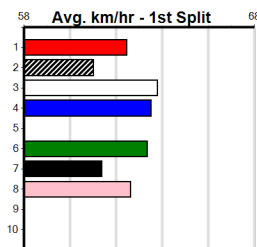

HANRAHAN PLUMBING

Distance: 425m, Race Type: Tier 3 - Grade 6, Total Prizemoney: $1,530
1st: $1,000, 2nd: $320, 3rd: $160, 4th: $50

Watchdog Tips:

Bet:

Table with columns: Form Box, Wgt, Dist, Track, Date, Time, BON, Margin, 1st/2nd (Time), PIR, Checked, Comment, WR, Split 1, S/P, Grade

1 IDYLIC MEYER [6]
BK Bitch Oct-21 Sire: ALLEN DEED Dam: PENELOPES CRUZ
Owner(s): D Shovan
Trainer: David Shovan (Powlett Planes)
Box History table and Prize Best Starts Trk/Dts APM

2 ALVIN DELIGHT [6]
BK Dog Nov-19 Sire: ORSON ALLEN Dam: RUNAROUND SUSAN
Owner(s): S Trim
Trainer: Peter Trim (Campbells Forest)
Box History table and Prize Best Starts Trk/Dts APM

3 TIMMA TURTLE TWO [6]
F Dog Dec-22 Sire: SENNACHIE Dam: CHERI CLOWNFISH
Owner(s): MIDDLE TOTE (SYN), H Bailey, J Aitken
Trainer: Darren Fisher (Lara)
Box History table and Prize Best Starts Trk/Dts APM

4 WONDERFUL GIRL [6]
BK Bitch Apr-22 Sire: FERAL FRANKY Dam: WONDER MISS
Owner(s): D Shovan
Trainer: David Shovan (Powlett Planes)
Box History table and Prize Best Starts Trk/Dts APM

5 *** VACANT BOX ***
Sire: Dam:
Owner(s):
Trainer:
Box History