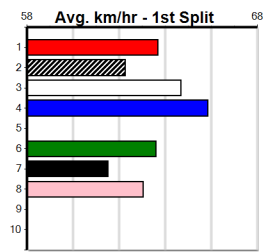

Bendigo
10
4:57PM
(VIC time)

SHIMA SHINE AT STUD

Distance: 425m, Race Type: Grade 5 T3, Total Prizemoney: $1,530
1st: $1,000, 2nd: $320, 3rd: $160, 4th: $50

Watchdog Tips: ☐ ☐ ☐ ☐ ☐

Bet:

Form Box Wgt Dist Track Date Time BON Margin 1st/2nd (Time) PIR Checked Comment W/R Split 1 S/P Grade

1

DOLLAR SIGNS [5]
WF Dog Jan-21 Sire: ORSON ALLEN Dam: MEPUNGA FOCUS Trainer: Aaron Debattista (Toolleen)
Owner(s): A Debattista
Winning Distances: < 300m (0) 300 - 399m (0) 400 - 499m (3) 500 - 599m (6) 600 - 699m (0) > 700m (0)
Winning Weights: 32.8(1) 33.3(2) 33.4(1) 33.9(1) 34.0(1) 34.4(1) 34.5(1) 34.7(1)

Box	1st	2nd	3rd	4th	5th	6th	7th	8th
1	2	1						
2					1		1	
3	2	1						
4								
5	2	1	2		1		1	1
6		1		1				1
7		1	2					1
8	1			2	2	1	1	

Prize Best Starts Trk/Dts APM: $21565.00, 24.24(8)-27/1/23, 41-9-6-4, 8-0-1-2, 2763

4th (3) 34.6 425 BEN R4 03-May-24 24.27 23.69 5.50L BOROUGH SALTS (23.89) M/555 . . . . . 6.65 $34.60 5
8th (7) 34.7 500 BEN R7 10-May-24 28.84 27.90 4.50L LONG LEGS LIAM (28.53) M/778 . . . . . 6.82 $5.00 5
1st (3) 34.5 500 BEN R7 17-May-24 28.60 28.08 0.05L KISSY MISSY (28.60) M/221 . . . . . 6.70 $26.60 5
3rd (5) 34.4 425 BEN R12 24-May-24 24.30 23.90 3.5L ANOTHER NANDO (24.07) M/665 . . . . . 6.68 $10.00 5H
2nd (5) 34.3 450 SHP R8 30-May-24 25.87 25.51 3.25L SHA TIN KING (25.65) S/874 . . . . . 7.13 $7.80 X45
5th (8) 34.1 425 BEN R9 26-Jun-24 24.45 23.91 3.00L MILITANT STORM (24.25) M/667 . . SW . . 6.75 $3.00 T3-5
2nd (4) 33.4 425 BEN R10 11-Sep-24 24.43 24.14 1.75L ZAP (24.32) M/542 . . . . . 6.81 $6.20 T3-5
3rd (7) 33.9 425 BEN R6 18-Sep-24 24.45 24.12 4.50L SNOWFEST (24.15) M/873 . . . . . 6.86 $6.20 T3-5

Last 3 wins NOT included above

1st (3) 33.9 450 SHP R5 21-Aug-23 25.39 24.80 0.50L BLUE CABANG (25.41) M/111 . . . . . 6.73 $6.90 5
1st (1) 34.7 500 BEN R5 17-Nov-23 28.32 28.20 2.25L KELSEY'S GIRL (28.46) M/322 . . . . . 6.78 $2.20 5
1st (5) 34.4 500 BEN R10 08-Dec-23 28.21 28.21 4.00L FREE RIDE (28.49) M/111 . . . . . 6.52 $2.40 5