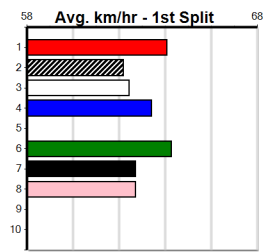

SPORTSBET GO THE BLUE DOG

Distance: 425m, Race Type: Grade 5 T3, Total Prizemoney: $1,530
1st: $1,000, 2nd: $320, 3rd: $160, 4th: $50

Watchdog Tips:

Bet:

Form Box	Wgt	Dist	Track	Date	Time	BON	Margin	1st/2nd (Time)	PIR	Checked	Comment	WR	Split 1	S/P	Grade

1

COCONUT MIA [5]
WBD Bitch Aug-20 Sire: FERNANDO BALE Dam: ALL INCLUDED Trainer: Peter Gabriel (Toolern Vale)
Owner(s): P Gabriel
Winning Distances: < 300m (0) 300 - 399m (0) 400 - 499m (4) 500 - 599m (0) 600 - 699m (0) > 700m (0)
Winning Weights: 27.6(1) 28.9(1) 29.1(1) 29.4(1)

3rd (6)	28.0	425	BEN	R12	17-May-24	24.38	23.88	2.00L CRUSOE RICO (24.24)	M/443	.	.	.	6.63	$15.50	5
2nd (5)	27.7	425	BEN	R11	24-May-24	24.20	23.90	1.00L CHILLI SAL (24.15)	Q/112	.	.	.	6.53	$5.40	5H
7th (3)	27.6	425	BEN	R9	31-May-24	24.71	23.72	7.50L ANOTHER NANDO (24.20)	M/876	.	.	.	6.79	$12.50	5F
8th (3)	27.7	425	BEN	R11	05-Jul-24	24.87	23.75	11.00 WILD CUDDLE (24.15)	M/678	.	.	.	6.78	$9.20	5
1st (7)	27.6	425	BEN	R3	28-Aug-24	24.47	24.19	1.75L RON'S MISTAKE (24.58)	Q/111	.	SW	.	6.59	$23.20	T3-5
7th (2)	27.4	400	GEL	R5	06-Sep-24	23.11	22.68	6.00L TONIC'S GIRL (22.72)	M/65	.	.	.	8.55	$27.00	5
4th (4)	27.0	300	HVL	R10	13-Sep-24	17.06	16.77	4.25L ATOMIC CABANG (16.77)	Q/3	.	.	.	3.99	$18.90	T3-5
6th (1)	27.1	425	BEN	R11	02-Oct-24	24.50	23.88	9.00L ASTON OPHELIA (23.88)	M/366	.	.	.	6.63	$4.40	SH

Last 3 wins NOT included above

1st (4)	29.4	425	BEN	R1	15-Sep-23	24.57	24.25	8.00L REDSHIFT MIKE (25.12)	Q/111	.	SW	.	6.64	$6.50	M
1st (2)	29.1	425	BEN	R9	31-Oct-23	24.24	24.03	2.25L ALFIE ABALONE (24.39)	Q/211	.	.	.	6.52	$4.10	7
1st (4)	28.9	425	BEN	R9	14-Apr-24	24.15	24.03	6.50L CLOISONNE (24.58)	Q/111	.	.	.	6.55	$2.70	T3-6

Box History

Bx	1st	2nd	3rd	4th	5th	6th	7th	8th
1	1	1	1	1	1	1	1	1
2	1			1	1	1	1	1
3			2					1 1
4	2	1		2				
5		1	2					
6			1			1		
7	1						1	
8		1				1		

Prize Best $6950.00
Starts 24.15(4)-14/4/24
Trk/Dts 28-4-4-6
APM 23-4-4-6
2056