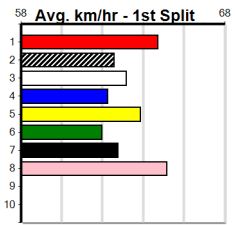

BALLARAT FUNCTION CENTRE

Distance: 450m, Race Type: Grade 7, Total Prizemoney: $2,925
1st: $1,950, 2nd: $600, 3rd: $300, 4th: $75

9

8:59PM

(VIC time)

Watchdog Tips: 0 0 0 0 **Bet:** .