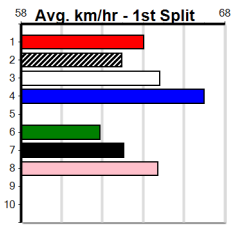

GRV DISTANCE RACING

Distance: 660m, Race Type: Grade 5, Total Prizemoney: $3,940
1st: $2,640, 2nd: $815, 3rd: $410, 4th: $75

6

8:01PM

(VIC time)

Watchdog Tips:

0 0 0 0

Bet: