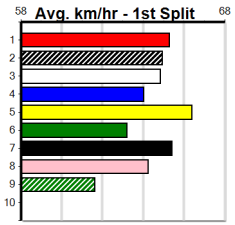

SPORTSBET HT2 (1-4 WINS)

Distance: 390m, Race Type: Restricted Win Heat, Total Prizemoney: $2,925
1st: $1,950, 2nd: $600, 3rd: $300, 4th: $75

4

7:17PM
(VIC time)

Watchdog Tips: **0 0 0 0** Bet: **0**