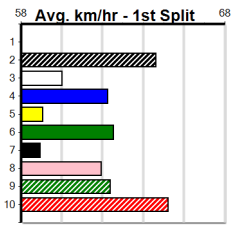

SWEET NETTY'S CATERING

Distance: 450m, Race Type: Maiden, Total Prizemoney: $2,535
1st: $1,680, 2nd: $520, 3rd: $260, 4th: $75

Watchdog Tips: **0** **0** **0** **0** Bet: .