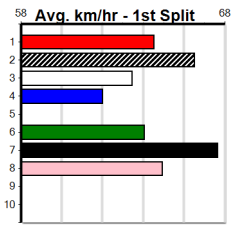

BALLARAT TO SANDOWN PARK HT2

Distance: 450m, Race Type: Grade 5 Heat, Total Prizemoney: $2,925
1st: $1,950, 2nd: $600, 3rd: $300, 4th: $75

12

10:02PM
(VIC time)

Watchdog Tips:

0 0 0 0

Bet: