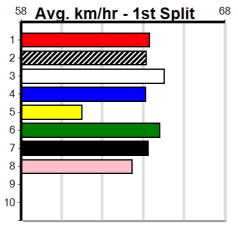

## 8:01PM

(VIC time)

Watchdog Tips:

0 0 0 0

Bet:

Form	Box	Weight	Dist	Track	Date	Time	BON	Margin	1st/2nd (Time)	PIR	Checked	Comment	W/R	Split 1	S/P	Grade																																																																					
<b>1 JACKPOT JEWEL [5]</b>																																																																																					
BK	B				Dec-21				FERNANDO BALE								ELUSIVE JEWEL																																																																				
Trainer: Wayne Gray (Wendouree)																																																																																					
4th	(1)	28.6	650	SHP	R5	09-Sep-24	37.80	37.49	4.50LJAMARRA (37.49)	M/2233	.	.	.	17.40	\$3.90	RW																																																																					
1st	(2)	28.4	600	MEA	R4	14-Sep-24	34.76	34.60	0.10LJAMARRA (34.76)	M/4332	.	.	.	9.34	\$12.30	5																																																																					
3rd	(7)	28.9	600	MEA	R6	28-Sep-24	34.97	34.67	4.50LGARRY STUN ON (34.67)	S/6634	.	.	.	9.25	\$17.20	X45																																																																					
7th	(2)	29.0	595	SAN	R9	03-Oct-24	35.14	34.12	7.00LPONTING (34.68)	M/5888	.	.	.	9.52	\$2.30	5																																																																					
Owner(s): N Beltran																																																																																					
<table border="1" style="float: right;"> <thead> <tr><th colspan="8">Winning Boxes</th></tr> <tr><th>1</th><th>2</th><th>3</th><th>4</th><th>5</th><th>6</th><th>7</th><th>8</th></tr> </thead> <tbody> <tr><td>1</td><td>3</td><td></td><td>1</td><td></td><td></td><td></td><td></td></tr> <tr><td>Prize</td><td colspan="7">Best</td><td>\$21,840.00</td></tr> <tr><td>Best</td><td colspan="7">Starts</td><td>38.71</td></tr> <tr><td>Starts</td><td colspan="7">Trk/Dst</td><td>19-5-3-3</td></tr> <tr><td>Trk/Dst</td><td colspan="7">APM</td><td>2-0-0-0</td></tr> <tr><td>APM</td><td colspan="7"></td><td>\$11085</td></tr> </tbody> </table>																	Winning Boxes								1	2	3	4	5	6	7	8	1	3		1					Prize	Best							\$21,840.00	Best	Starts							38.71	Starts	Trk/Dst							19-5-3-3	Trk/Dst	APM							2-0-0-0	APM								\$11085
Winning Boxes																																																																																					
1	2	3	4	5	6	7	8																																																																														
1	3		1																																																																																		
Prize	Best							\$21,840.00																																																																													
Best	Starts							38.71																																																																													
Starts	Trk/Dst							19-5-3-3																																																																													
Trk/Dst	APM							2-0-0-0																																																																													
APM								\$11085																																																																													
<b>2 MAGIC DESTROYER [5]</b>																																																																																					
BD	D				Jan-21				BERNARDO								GAMMA BALE																																																																				
Trainer: Greg Johnson (Point Cook)																																																																																					
7th	(4)	34.5	650	SHP	R10	10-Jun-24	38.27	36.94	19.00LELLA'S BABE (36.94)	S/7777	.	V28	.	18.56	\$27.70	RWH																																																																					
7th	(2)	33.9	525	MEP	R7	04-Sep-24	30.92	30.09	9.50LHONEY ZEN (30.25)	M/7777	.	.	.	5.37	\$40.00	5																																																																					
7th	(8)	33.4	525	MEP	R11	18-Sep-24	30.80	29.87	8.50LSPRITELY SIAN (30.22)	S/7777	.	.	.	5.42	\$48.00	5																																																																					
7th	(4)	33.8	525	MEP	R4	25-Sep-24	31.24	29.64	14.00LASTON TOMMY (30.28)	S/8888	.	SW	.	5.43	\$15.00	T3-5																																																																					
Owner(s): T Johnson																																																																																					
<table border="1" style="float: right;"> <thead> <tr><th colspan="8">Winning Boxes</th></tr> <tr><th>1</th><th>2</th><th>3</th><th>4</th><th>5</th><th>6</th><th>7</th><th>8</th></tr> </thead> <tbody> <tr><td></td><td></td><td>1</td><td></td><td>1</td><td>1</td><td></td><td></td></tr> <tr><td>Prize</td><td colspan="7">Best</td><td>\$19,475.00</td></tr> <tr><td>Best</td><td colspan="7">Starts</td><td>38.45</td></tr> <tr><td>Starts</td><td colspan="7">Trk/Dst</td><td>21-3-4-1</td></tr> <tr><td>Trk/Dst</td><td colspan="7">APM</td><td>2-1-0-0</td></tr> <tr><td>APM</td><td colspan="7"></td><td>\$291</td></tr> </tbody> </table>																	Winning Boxes								1	2	3	4	5	6	7	8			1		1	1			Prize	Best							\$19,475.00	Best	Starts							38.45	Starts	Trk/Dst							21-3-4-1	Trk/Dst	APM							2-1-0-0	APM								\$291
Winning Boxes																																																																																					
1	2	3	4	5	6	7	8																																																																														
		1		1	1																																																																																
Prize	Best							\$19,475.00																																																																													
Best	Starts							38.45																																																																													
Starts	Trk/Dst							21-3-4-1																																																																													
Trk/Dst	APM							2-1-0-0																																																																													
APM								\$291																																																																													
<b>3 VISTA ARGON [5]</b>																																																																																					
RF	D				Oct-22				ASTON RUPEE								GYPSY VISTA																																																																				
Trainer: Thomas Dailly (Anakie)																																																																																					
8th	(4)	37.9	525	MEA	R1	14-Sep-24	31.60	29.70	11.00LSPENCER (30.85)	S/7778	.	.	.	5.52	\$14.70	X67																																																																					
3rd	(7)	37.5	600	MEP	R5	18-Sep-24	34.97	34.90	1.00LVISTA CADMIUM (34.90)	S/6664	.	.	.	9.26	\$26.70	RW																																																																					
1st	(6)	37.6	730	MEP	R5	25-Sep-24	43.45	43.45	0.75LCANYA VIVI (43.49)	M/2111	.	.	.	5.08	\$2.50	RW																																																																					
6th	(6)	37.1	595	SAN	R9	03-Oct-24	34.82	34.12	2.25LPONTING (34.68)	M/6666	.	SW	.	9.52	\$7.00	5																																																																					
Owner(s): G Dailly																																																																																					
<table border="1" style="float: right;"> <thead> <tr><th colspan="8">Winning Boxes</th></tr> <tr><th>1</th><th>2</th><th>3</th><th>4</th><th>5</th><th>6</th><th>7</th><th>8</th></tr> </thead> <tbody> <tr><td></td><td>1</td><td></td><td></td><td></td><td></td><td>2</td><td></td></tr> <tr><td>Prize</td><td colspan="7">Best</td><td>\$21,715.00</td></tr> <tr><td>Best</td><td colspan="7">Starts</td><td>FSH</td></tr> <tr><td>Starts</td><td colspan="7">Trk/Dst</td><td>15-3-3-2</td></tr> <tr><td>Trk/Dst</td><td colspan="7">APM</td><td>0-0-0-0</td></tr> <tr><td>APM</td><td colspan="7"></td><td>\$14024</td></tr> </tbody> </table>																	Winning Boxes								1	2	3	4	5	6	7	8		1					2		Prize	Best							\$21,715.00	Best	Starts							FSH	Starts	Trk/Dst							15-3-3-2	Trk/Dst	APM							0-0-0-0	APM								\$14024
Winning Boxes																																																																																					
1	2	3	4	5	6	7	8																																																																														
	1					2																																																																															
Prize	Best							\$21,715.00																																																																													
Best	Starts							FSH																																																																													
Starts	Trk/Dst							15-3-3-2																																																																													
Trk/Dst	APM							0-0-0-0																																																																													
APM								\$14024																																																																													
<b>4 MRS. AVENGER [5]</b>																																																																																					
BK	B				May-21				HOOLED ON SCOTCH								LADY AVENGER																																																																				
Trainer: George Borg (Maryborough)																																																																																					
3rd	(6)	25.6	730	MEA	R7	07-Sep-24	43.33	42.55	6.50LREITERATE (42.88)	M/5555	.	.	.	5.04	\$22.20	X45																																																																					
2nd	(4)	25.7	730	MEA	R9	14-Sep-24	43.19	42.96	3.5LPASS MARK (42.96)	M/2422	.	.	.	5.02	\$11.00	X45																																																																					
5th	(5)	25.8	660	BEN	R4	27-Sep-24	38.45	37.61	13.00LETHANOL WATER (37.61)	M/5555	.	.	.	4.36	\$25.90	S																																																																					
4th	(5)	25.7	500	BEN	R11	05-Oct-24	29.03	28.32	11.00LHI THERE FRANK (28.32)	M/885	.	.	.	6.81	\$50.20	X45																																																																					
Owner(s): R Oppenhuis																																																																																					
<table border="1" style="float: right;"> <thead> <tr><th colspan="8">Winning Boxes</th></tr> <tr><th>1</th><th>2</th><th>3</th><th>4</th><th>5</th><th>6</th><th>7</th><th>8</th></tr> </thead> <tbody> <tr><td>2</td><td></td><td></td><td></td><td>2</td><td></td><td>1</td><td>2</td></tr> <tr><td>Prize</td><td colspan="7">Best</td><td>\$51,140.00</td></tr> <tr><td>Best</td><td colspan="7">Starts</td><td>FSTD</td></tr> <tr><td>Starts</td><td colspan="7">Trk/Dst</td><td>39-8-3-3</td></tr> <tr><td>Trk/Dst</td><td colspan="7">APM</td><td>0-0-0-0</td></tr> <tr><td>APM</td><td colspan="7"></td><td>\$10219</td></tr> </tbody> </table>																	Winning Boxes								1	2	3	4	5	6	7	8	2				2		1	2	Prize	Best							\$51,140.00	Best	Starts							FSTD	Starts	Trk/Dst							39-8-3-3	Trk/Dst	APM							0-0-0-0	APM								\$10219
Winning Boxes																																																																																					
1	2	3	4	5	6	7	8																																																																														
2				2		1	2																																																																														
Prize	Best							\$51,140.00																																																																													
Best	Starts							FSTD																																																																													
Starts	Trk/Dst							39-8-3-3																																																																													
Trk/Dst	APM							0-0-0-0																																																																													
APM								\$10219																																																																													
<b>5 *** VACANT BOX ***</b>																																																																																					
Trainer:																																																																																					
Owner(s):																																																																																					
<b>6 PALDRON BALE (NSW)[5]</b>																																																																																					
BKBD	D				Mar-22				FERNANDO BALE								HOUSTON BALE																																																																				
Trainer: Samantha Grenfell (Anakie)																																																																																					
7th	(5)	31.3	715	SAP	R8	16-Sep-24	43.18	41.92	19.00LELLA'S BABE (41.92)	M/5788	.	.	.	6.37	\$38.00	5																																																																					
2nd	(2)	31.1	515	SAP	R9	23-Sep-24	29.89	29.16	3.75LHIS SPECIAL (29.63)	S/7432	.	SW	.	5.37	\$5.80	5NP																																																																					
5th	(1)	31.1	515	SAP	R11	30-Sep-24	30.04	29.15	7.00LPAW PIERRE (29.55)	S/8866	.	.	.	5.35		5																																																																					
8th	(6)	30.6	660	BEN	R8	04-Oct-24	38.68	37.63	12.00LETHANOL VOLUME (37.91)	S/8875	.	.	.	4.34	\$41.40	X45H																																																																					
Owner(s): B Wheeler																																																																																					
<table border="1" style="float: right;"> <thead> <tr><th colspan="8">Winning Boxes</th></tr> <tr><th>1</th><th>2</th><th>3</th><th>4</th><th>5</th><th>6</th><th>7</th><th>8</th></tr> </thead> <tbody> <tr><td></td><td>1</td><td></td><td></td><td></td><td>1</td><td></td><td></td></tr> <tr><td>Prize</td><td colspan="7">Best</td><td>\$13,025.00</td></tr> <tr><td>Best</td><td colspan="7">Starts</td><td>FSTD</td></tr> <tr><td>Starts</td><td colspan="7">Trk/Dst</td><td>30-3-5-2</td></tr> <tr><td>Trk/Dst</td><td colspan="7">APM</td><td>0-0-0-0</td></tr> <tr><td>APM</td><td colspan="7"></td><td>\$8892</td></tr> </tbody> </table>																	Winning Boxes								1	2	3	4	5	6	7	8		1				1			Prize	Best							\$13,025.00	Best	Starts							FSTD	Starts	Trk/Dst							30-3-5-2	Trk/Dst	APM							0-0-0-0	APM								\$8892
Winning Boxes																																																																																					
1	2	3	4	5	6	7	8																																																																														
	1				1																																																																																
Prize	Best							\$13,025.00																																																																													
Best	Starts							FSTD																																																																													
Starts	Trk/Dst							30-3-5-2																																																																													
Trk/Dst	APM							0-0-0-0																																																																													
APM								\$8892																																																																													
<b>7 VISTA CADMIUM [5]</b>																																																																																					
RF	B				Oct-22				ASTON RUPEE								GYPSY VISTA																																																																				
Trainer: Thomas Dailly (Anakie)																																																																																					
4th	(7)	28.2	525	MEA	R3	14-Sep-24	30.48	29.70	4.00LBEGGIN' (30.21)	M/4555	.	.	.	5.24	\$15.00	X67F																																																																					
1st	(2)	27.9	600	MEP	R5	18-Sep-24	34.90	34.90	0.25LMAGIC DARK STAR (34.92)	M/7542	.	SW	.	9.30	\$18.50	RW																																																																					
6th	(6)	28.3	600	MEA	R7	28-Sep-24	35.06	34.67	3.00LWHODAT SHANLYN (34.85)	M/6666	.	.	.	9.30	\$6.00	5																																																																					
6th	(8)	28.1	595	SAN	R6	03-Oct-24	34.83	34.12	6.50LWREN BALE (34.39)	M/6544	.	.	.	9.58	\$13.70	5																																																																					
Owner(s): G Dailly																																																																																					
<table border="1" style="float: right;"> <thead> <tr><th colspan="8">Winning Boxes</th></tr> <tr><th>1</th><th>2</th><th>3</th><th>4</th><th>5</th><th>6</th><th>7</th><th>8</th></tr> </thead> <tbody> <tr><td></td><td>2</td><td></td><td></td><td></td><td></td><td></td><td>1</td></tr> <tr><td>Prize</td><td colspan="7">Best</td><td>\$12,920.00</td></tr> <tr><td>Best</td><td colspan="7">Starts</td><td>FSTD</td></tr> <tr><td>Starts</td><td colspan="7">Trk/Dst</td><td>15-3-2-2</td></tr> <tr><td>Trk/Dst</td><td colspan="7">APM</td><td>0-0-0-0</td></tr> <tr><td>APM</td><td colspan="7"></td><td>\$11556</td></tr> </tbody> </table>																	Winning Boxes								1	2	3	4	5	6	7	8		2						1	Prize	Best							\$12,920.00	Best	Starts							FSTD	Starts	Trk/Dst							15-3-2-2	Trk/Dst	APM							0-0-0-0	APM								\$11556
Winning Boxes																																																																																					
1	2	3	4	5	6	7	8																																																																														
	2						1																																																																														
Prize	Best							\$12,920.00																																																																													
Best	Starts							FSTD																																																																													
Starts	Trk/Dst							15-3-2-2																																																																													
Trk/Dst	APM							0-0-0-0																																																																													
APM								\$11556																																																																													
<b>8 LYON BALE (NSW)[5]</b>																																																																																					
F	D				Mar-22				FERNANDO BALE								ALERA BALE																																																																				
Trainer: Samantha Grenfell (Anakie)																																																																																					
4th	(1)	34.5	595	SAN	R7	12-Sep-24	34.78	33.97	6.50LPAW YASMIN (34.35)	M/1244	.	.	.	9.25	\$18.00	RWF																																																																					
2nd	(3)	34.3	390	WBL	R13	19-Sep-24	22.50	22.11	0.10LHARAJUKU LASS (22.50)	M/74	.	.	.	9.00	\$2.70	5																																																																					
1st	(4)	34.3	545	BAL	R12	23-Sep-24	31.52	31.52	0.75LVALLETTA DIVA (31.57)	M/4334	.	SW	.	6.97	\$2.50	T3-5																																																																					
5th	(5)	34.0	680	GEL	R5	04-Oct-24	40.15	39.74	6.00LMY MUM ROCKS (39.74)	M/5336	.	.	.	18.91	\$8.40	RW																																																																					
Owner(s): B Wheeler																																																																																					
<table border="1" style="float: right;"> <thead> <tr><th colspan="8">Winning Boxes</th></tr> <tr><th>1</th><th>2</th><th>3</th><th>4</th><th>5</th><th>6</th><th>7</th><th>8</th></tr> </thead> <tbody> <tr><td></td><td></td><td>1</td><td>1</td><td></td><td></td><td></td><td></td></tr> <tr><td>Prize</td><td colspan="7">Best</td><td>\$10,130.00</td></tr> <tr><td>Best</td><td colspan="7">Starts</td><td>FSTD</td></tr> <tr><td>Starts</td><td colspan="7">Trk/Dst</td><td>32-4-7-2</td></tr> <tr><td>Trk/Dst</td><td colspan="7">APM</td><td>0-0-0-0</td></tr> <tr><td>APM</td><td colspan="7"></td><td>\$5919</td></tr> </tbody> </table>																	Winning Boxes								1	2	3	4	5	6	7	8			1	1					Prize	Best							\$10,130.00	Best	Starts							FSTD	Starts	Trk/Dst							32-4-7-2	Trk/Dst	APM							0-0-0-0	APM								\$5919
Winning Boxes																																																																																					
1	2	3	4	5	6	7	8																																																																														
		1	1																																																																																		
Prize	Best							\$10,130.00																																																																													
Best	Starts							FSTD																																																																													
Starts	Trk/Dst							32-4-7-2																																																																													
Trk/Dst	APM							0-0-0-0																																																																													
APM								\$5919																																																																													
<b>9 *** NO RESERVE ***</b>																																																																																					
Trainer:																																																																																					
Owner(s):																																																																																					
<b>10 *** NO RESERVE ***</b>																																																																																					
Trainer:																																																																																					
Owner(s):																																																																																					