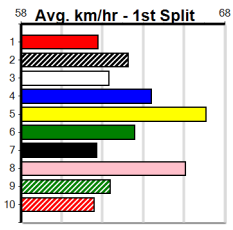

SHIMA SHINE AT STUD

Distance: 460m, Race Type: Grade 5 T3, Total Prizemoney: $1,530
1st: $1,000, 2nd: $320, 3rd: $160, 4th: $50

6

4:44PM

(VIC time)

VIPER (2) has been placed in six of 11 here and he appears to be very well graded in this event. GO ASTRAY (3) owns a handy 26.05 PB here and he can work into the mix mid race. RANGER'S GIRL (4) can run a cheeky race.

Watchdog Tips:

2 3 4 8

Bet:

Win 2

Main table with 8 columns (Form, Box, Weight, Dist, Track, Date, Time) and multiple rows for each race (1-9). Each row includes horse name, trainer, odds, and race details. Includes 'Winnning Boxes' sidebars for each race.