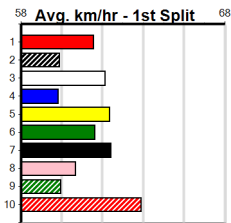

G'DAY CHEF CATERERS

Distance: 400m, Race Type: Tier 3 - Maiden, Total Prizemoney: $1,530
1st: $1,000, 2nd: $320, 3rd: $160, 4th: $50

2

3:09PM

(VIC time)

ASTON PAYCHECK (6) showed improvement when placed here last time and he will find this easier.
ARCHER SEVEN (5) showed good early burn two runs back and he should be in the mix again.
EVOLVE (7) is nearing a win.

Watchdog Tips: **6** **5** **7** **3** **Bet:** **Box Quinella 5,6,7 ($10 for 333.33%)**