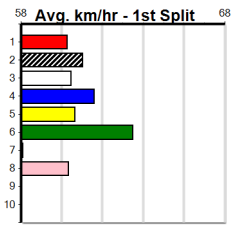

OAKS SUPER BOX

Distance: 460m, Race Type: Tier 3 - Maiden, Total Prizemoney: \$1,530
1st: \$1,000, 2nd: \$320, 3rd: \$160, 4th: \$50

3

3:37PM

(VIC time)

OPAL WHISPER (6) had little luck in her first prep and she is expected to fire fresh. LOSE MY NUMBER (4) has some talent and he is a good anchor for top 3 in a SRM. CINNAMON STAR (1) is drawn to settle closer than normal.