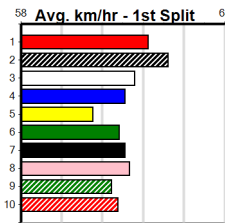

BARN BAR FUNCTION ROOM

Distance: 400m, Race Type: Grade 5 T3, Total Prizemoney: $1,530
1st: $1,000, 2nd: $320, 3rd: $160, 4th: $50

4

3:57PM
(VIC time)

LOCKED AND READY (1) has a great record here and he is drawn to make every post a winner.
BLACK PISTOL (8) should get plenty of room early on and will be strong in the run home.
PERCUSSION (2) has solid claims

Watchdog Tips: **1** **8** **2** **10** Bet: **Win 1**