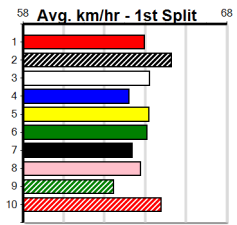

Watchdog Tips:

2

10

3

7

Bet:

Win 2

Main race results table with columns for Race No, Box, Weight, Dist, Track, Date, Time, BON, Margin, 1st/2nd (Time), PIR, Checked, Comment, W/R, Split 1, S/P, Grade, and Winning Boxes. Contains races 1 through 10.