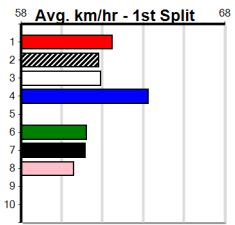

Warragul

10
6:12PM
(VIC time)

GREYHOUND ADOPTION PROGRAM

Distance: 400m, Race Type: Tier 3 - Grade 7, Total Prizemoney: \$1,530
1st: \$1,000, 2nd: \$320, 3rd: \$160, 4th: \$50

BALANCED (1) has been luckless since her maiden win here and she is expected to make amends.
LET'S MAKE UP (2) is better than her past few runs and she can follow the red through early on.
OPETAIA (8) can run a cheeky race