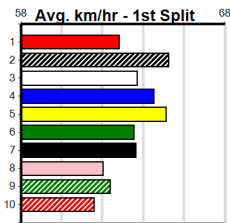

Warragul

8

5:34PM

(VIC time)

PAUA OF BUDDY AT STUD

Distance: 460m, Race Type: Grade 5 T3, Total Prizemoney: \$1,530
1st: \$1,000, 2nd: \$320, 3rd: \$160, 4th: \$50

Watchdog Tips:

7