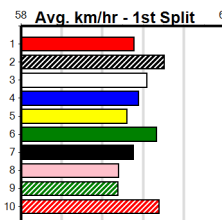

SPORTSBET GREEN TICKS

Distance: 400m, Race Type: Grade 5 T3, Total Prizemoney: $1,530
1st: $1,000, 2nd: $320, 3rd: $160, 4th: $50

LADY ARANDT (5) is far better than her form indicates and she will appreciate the drop in class.
MIKE'S TIGER (2) has been solidly placed in his past two and he can settle on the speed. QUEST
FOR DREAMS (4) has a good record here

Watchdog Tips: 5 2 4 1 Bet: Box Quinella 2,4,5 ($10 for 333.33%)

Main table containing race details for 9 races, including horse names, trainers, odds, and winning boxes. Races include: 1 BRENDEN [5], 2 MIKE'S TIGER [5], 3 TRIPLE CROSS [5], 4 QUEST FOR DREAMS [5], 5 LADY ARANDT [5], 6 LYLA BEAR [5], 7 UNDER HIS SPELL [5], 8 RAISED RIGHT [5], 9 CHI-FOOSE [5] Res., 10 MISTY AMY [5] Res.