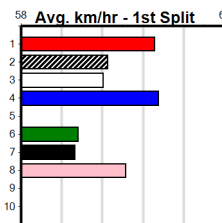

PHOTO MAN AT STUD

Distance: 400m, Race Type: Tier 3 - Grade 7, Total Prizemoney: \$1,530

1st: \$1,000, 2nd: \$320, 3rd: \$160, 4th: \$50

9

5:54PM

(VIC time)

REEL SWEET (4) has raced well here to date and she should be primed to fire fresh. INDESTRUCT (8) is suitably drawn out wide and he will be very strong in the run to the line. ROOFTOP SHOUT (1) can settle on the speed.