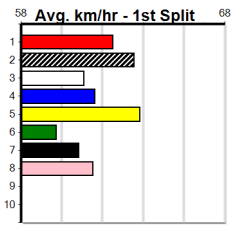

Watchdog Tips:

2 3 4 8

Bet:

Win 2

Main table with 8 columns (Form, Box, Weight, Dist, Track, Date, Time) and multiple rows for each race (1-9). Each row includes horse name, trainer, odds, and race details. Includes 'Winnning Boxes' sidebars for each race.

Warragul

VIATEK (1-2 WINS)

Distance: 460m, Race Type: Tier 3 - Restricted Win, Total Prizemoney: \$1,530
1st: \$1,000, 2nd: \$320, 3rd: \$160, 4th: \$50

7

5:12PM

(VIC time)

BALLYMAC STORM (7) was a strong 23.10 winner here and she can work into the mix mid race. CLONCURRY GOLD (1) has the right draw and should be prominent throughout. LAKEVIEW APRIL (3) can show early speed at times