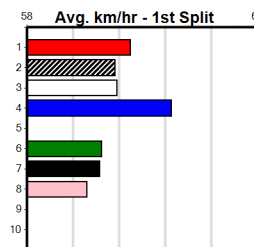

GREYHOUND ADOPTION PROGRAM

Distance: 400m, Race Type: Tier 3 - Grade 7, Total Prizemoney: $1,530
1st: $1,000, 2nd: $320, 3rd: $160, 4th: $50

BALANCED (1) has been luckless since her maiden win here and she is expected to make amends.
LET'S MAKE UP (2) is better than her past few runs and she can follow the red through early on.
OPETAIA (8) can run a cheeky race

Watchdog Tips: 1 2 8 6 Bet: Win 1

Form Box Wgt Dist Track Date Time BON Margin 1st/2nd (Time) PIR Checked Comment W/R Split 1 S/P Grade
BALANCED [7] Drawn to lead, has a bit on these, go close $2.80
Owner(s): B Sykes
Winning Distances: < 300m (0) 300 - 399m (0) 400 - 499m (1) 500 - 599m (0) 600 - 699m (0) > 700m (0)
Winning Weights: 29.1(1)
5th (7) 28.3 400 WGL R2 25-Jun-24 23.39 22.51 9.50L BONIECKI (22.73) M/46 . . . 8.58 $11.70 M
6th (7) 28.4 400 WGL R1 09-Jul-24 23.88 22.52 11.00 BARRETOS (23.17) M/77 . . . W 8.73 $9.80 M
3rd (5) 28.7 400 WGL R2 18-Jul-24 23.70 22.88 8.50L BAGGIO (23.11) S/76 . . . . 8.86 $2.40 M
1st (5) 29.1 400 WGL R3 01-Aug-24 23.02 22.88 2.25L EAT YOUR SPINACH (23.17) M/11 . . . . 8.57 $3.70 M
8th (3) 29.7 435 SLE R3 07-Aug-24 25.82 24.38 13.00 STOJANOVIC (24.92) S/688 . . . V21 . 5.51 $21.30 7
4th (8) 29.8 400 WGL R9 03-Oct-24 23.32 22.58 5.50L STORMY SECRET (22.97) S/55 . . . . 8.70 $7.30 T3-7
Last 3 wins NOT included above
Box History
Prize Best $1210.00
Starts 23.02(5)-1/8/24
Trk/Dts 6-1-0-1
APM 5-1-0-1 746

LET'S MAKE UP [7] Solid maiden winner, early pace, danger $4.00
Owner(s): T Tufo
Winning Distances: < 300m (0) 300 - 399m (0) 400 - 499m (1) 500 - 599m (0) 600 - 699m (0) > 700m (0)
Winning Weights: 26.2(1)
5th (7) 24.9 400 WGL R1 18-Jul-24 23.76 22.88 4.25L COLLINDA POPS (23.48) Q/65 . . . . 8.87 $5.00 M
5th (2) 25.3 460 WGL R1 01-Aug-24 27.16 26.14 14.00 MINH ALFIE (26.22) M/887 . . . SW . 6.96 $6.80 M
4th (1) 25.3 300 HVL R1 09-Aug-24 17.30 16.90 4.00L ROWDY'S BEAST (17.03) M/5 . . . . 4.14 $30.10 T3-M
4th (2) 25.6 400 WGL R1 15-Aug-24 23.17 22.75 3.5L SPARTAN MISSILE (22.95) M/44 . . . . 8.60 $20.20 T3-M
1st (1) 26.2 400 WGL R2 05-Sep-24 23.26 23.16 2.50L SLAY QUEEN MOLLY (23.42) M/11 . . . SW . 8.54 $2.40 M
7th (1) 26.3 400 WGL R9 12-Sep-24 23.46 22.86 8.00L WOODSIDE CRUISER (22.90) M/67 . . . . 8.85 $2.50 T3-7
6th (2) 26.5 400 WGL R9 03-Oct-24 23.59 22.58 9.00L STORMY SECRET (22.97) M/67 . . . . 8.82 $10.90 T3-7
5th (6) 26.5 390 WBL R9 07-Oct-24 23.21 22.32 8.00L PAW TEMPE (22.66) M/74 . . . . 9.09 $16.80 7
Last 3 wins NOT included above
Box History
Prize Best $1100.00
Starts 23.17(2)-15/8/24
Trk/Dts 10-1-0-0
APM 7-1-0-0 880