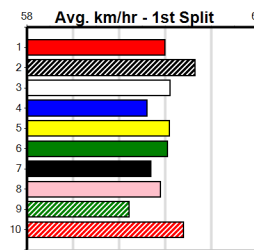

SENNACHIE AT STUD

Distance: 400m, Race Type: Grade 5 T3, Total Prizemoney: $1,530
1st: $1,000, 2nd: $320, 3rd: $160, 4th: $50

ROYAL MINT (2) owns a smart 22.70 PB here and she can atone for some luckless runs of late.
MISTY AMY (10) is a powerful type and she just needs to find the rail in the early stages. MIRACLE
HOOK (3) can threaten

Watchdog Tips: 2 10 3 7 Bet: Win 2

Race card for LONG WAY HOME [5]. Capable but prefer drawn out wide, place best. $5.00. Owner: C Fulford. Trainer: Corey Fulford (Maffra). Includes box history and prize details.

Race card for ROYAL MINT [5]. No luck of late, quick PB here, can make amends. $4.20. Owner: R Bean. Trainer: Jessica Bean (Tinamba). Includes box history and prize details.

Race card for MIRACLE HOOK [5]. No luck since resuming, has the talent, respect. $9.00. Owner: C Galea. Trainer: Charlie Galea (Hazelwood North). Includes box history and prize details.

Race card for ASHLEY HOOK [5]. *** SCRATCHED ***. $4.80. Owner: C Galea. Trainer: Charlie Galea (Hazelwood North). Includes box history and prize details.

Race card for GOT VIBES [5]. Front runner, may not cross early, place best. $4.00. Owner: R Bean. Trainer: Jessica Bean (Tinamba). Includes box history and prize details.