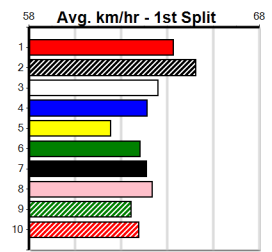

BARN BAR FUNCTION ROOM

Distance: 400m, Race Type: Grade 5 T3, Total Prizemoney: $1,530
1st: $1,000, 2nd: $320, 3rd: $160, 4th: $50

LOCKED AND READY (1) has a great record here and he is drawn to make every post a winner.
BLACK PISTOL (8) should get plenty of room early on and will be strong in the run home.
PERCUSSION (2) has solid claims

Watchdog Tips: 1 8 2 10 Bet: Win 1

LOCKED AND READY [5] Goes well here, settles on the speed, yes $2.60
Owner(s): J Carr
Winning Distances: < 300m (0) 300 - 399m (15) 400 - 499m (8) 500 - 599m (0) 600 - 699m (0) > 700m (0)
Box History table and Prize Best Starts Trk/Dts APM

PERCUSSION [5] Better than form, gets the gun run, place hope $9.00
Owner(s): TWENTY YEARS (SYN), G Howell, M Carlstrom, G Beattie, B Melbourne
Winning Distances: < 300m (0) 300 - 399m (1) 400 - 499m (3) 500 - 599m (0) 600 - 699m (0) > 700m (0)
Box History table and Prize Best Starts Trk/Dts APM

ARABIAN PRINCESS [5] *** SCRATCHED *** $4.20
Owner(s): SMKN (SYN), M Lithgow, D Maynes, K Maynes, N Riseley, E Avdulla
Winning Distances: < 300m (0) 300 - 399m (2) 400 - 499m (2) 500 - 599m (0) 600 - 699m (0) > 700m (0)
Box History table and Prize Best Starts Trk/Dts APM

YOU'RE IN LUCK [5] Drawn to find bother, makes little impact $21.00
Owner(s): L Repici
Winning Distances: < 300m (0) 300 - 399m (2) 400 - 499m (1) 500 - 599m (3) 600 - 699m (0) > 700m (0)
Box History table and Prize Best Starts Trk/Dts APM

HURRICANE MIAMI [5] Struggled for some time now, prefer others $26.00
Owner(s): V Sultana
Winning Distances: < 300m (0) 300 - 399m (4) 400 - 499m (4) 500 - 599m (0) 600 - 699m (0) > 700m (0)
Box History table and Prize Best Starts Trk/Dts APM