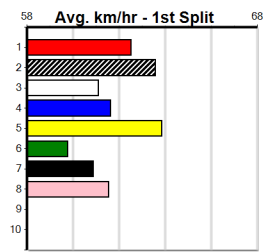

Warragul

7

5:12PM

(VIC time)

VIATEK (1-2 WINS)

Distance: 460m, Race Type: Tier 3 - Restricted Win, Total Prizemoney: $1,530
1st: $1,000, 2nd: $320, 3rd: $160, 4th: $50

BALLYMAC STORM (7) was a strong 23.10 winner here and she can work into the mix mid race.
CLONCURRENCY GOLD (1) has the right draw and should be prominent throughout. LAKEVIEW APRIL (3) can show early speed at times

Watchdog Tips: **7** **1** **3** **2** **Bet:** Win 7

Form Box	Wgt	Dist	Track	Date	Time	BON	Margin	1st/2nd (Time)	PIR	Checked	Comment	WR	Split 1	S/P	Grade
1															
CLONCURRENCY GOLD [7] Still learning but settles on the pace, threat $3.40															
F Dog Jan-23 Sire: KOBLENZ Dam: CLONCURRENCY GIRL Trainer: John Carr (Devon Meadows)															
Owner(s): A Carr															
Winning Distances: < 300m (0) 300 - 399m (0) 400 - 499m (1) 500 - 599m (0) 600 - 699m (0) > 700m (0)															
Winning Weights: 34.1(1)															
6th (2)	33.9	400	WGL	R2	17-Sep-24	23.99	22.38	19.00 MAKE IT POP (22.72)	M/86				9.24	$12.40	M
1st (1)	34.1	460	WGL	R2	24-Sep-24	26.50	25.73	0.75L THIS BAD BOY (26.55)	M/222				6.72	$20.20	M
7th (5)	33.7	460	WGL	R7	03-Oct-24	26.78	26.16	4.25L BOBBY BACCALA (26.50)	M/347				6.76	$21.00	T3-RW
Last 3 wins NOT included above															
<table border="1"> <thead> <tr> <th>Bx</th> <th>1st</th> <th>2nd</th> <th>3rd</th> <th>4th</th> <th>5th</th> <th>6th</th> <th>7th</th> <th>8th</th> </tr> </thead> <tbody> <tr><td>1</td><td>1</td><td></td><td></td><td></td><td></td><td></td><td></td><td></td></tr> <tr><td>2</td><td></td><td></td><td></td><td></td><td></td><td>1</td><td></td><td></td></tr> <tr><td>3</td><td></td><td></td><td></td><td></td><td></td><td></td><td></td><td></td></tr> <tr><td>4</td><td></td><td></td><td></td><td></td><td></td><td></td><td></td><td></td></tr> <tr><td>5</td><td></td><td></td><td></td><td></td><td></td><td></td><td>1</td><td></td></tr> <tr><td>6</td><td></td><td></td><td></td><td></td><td></td><td></td><td></td><td></td></tr> <tr><td>7</td><td></td><td></td><td></td><td></td><td></td><td></td><td></td><td></td></tr> <tr><td>8</td><td></td><td></td><td></td><td></td><td></td><td></td><td></td><td></td></tr> </tbody> </table>															
Prize Best $1680.00															
Starts 26.50(1)-24/9/24															
Trk/Dts 3-1-0-0															
APM 2-1-0-0															
1680															

2	ARCHER TWO (SA)[7] Poor strike rate, lacks early speed, prefer others $10.00														
BD Dog May-22 Sire: WORM BURNER Dam: CAWBOURNE ZEBRA Trainer: Frank Toth (Pakenham)															
Owner(s): J Archer															
Winning Distances: < 300m (0) 300 - 399m (0) 400 - 499m (0) 500 - 599m (1) 600 - 699m (0) > 700m (0)															
Winning Weights: 32.2(1)															
6th (2)	34.3	525	MEP	R9	14-Aug-24	31.30	29.83	12.00 TRUE TEMPER (30.51)	M/8866				5.36	$20.70	7
7th (5)	34.6	350	HVL	R1	18-Aug-24	20.48	19.07	7.00L CATHY'S DREAM (20.00)	M/8				6.91	$5.20	X67
7th (5)	34.6	460	WGL	R7	22-Aug-24	26.55	25.96	8.50L OH LANA (25.98)	M/367				6.72	$28.80	X67
3rd (1)	34.1	515	SAP	R5	09-Sep-24	30.12	29.69	1.5L PALDRON BALE (30.02)	Q/1111				5.20	$16.50	X67
7th (3)	34.2	515	SAP	R5	16-Sep-24	30.76	29.52	17.00 PAW VORTEX (29.59)	M/6777				5.37	$50.70	X67H
8th (7)	34.0	510	SLE	R9	22-Sep-24	29.92	28.43	9.50L PAW DIMETRA (29.28)	S/888				9.94	$34.30	RW
2nd (2)	34.5	400	WGL	R9	26-Sep-24	23.19	22.85	2.00L SELECT MILLS (23.06)	M/55				8.78	$10.50	T3-7
5th (1)	34.6	460	WGL	R7	03-Oct-24	26.64	26.16	2.25L BOBBY BACCALA (26.50)	M/555				6.83	$9.70	T3-RW
Last 3 wins NOT included above															
1st (8)	32.2	510	SLE	R3	21-Jan-24	29.60	29.60	0.25L MAYBE EVEN YOU (29.61)	S/111				9.42	$5.50	M
<table border="1"> <thead> <tr> <th>Bx</th> <th>1st</th> <th>2nd</th> <th>3rd</th> <th>4th</th> <th>5th</th> <th>6th</th> <th>7th</th> <th>8th</th> </tr> </thead> <tbody> <tr><td>1</td><td></td><td></td><td></td><td>1</td><td>1</td><td>1</td><td>1</td><td></td></tr> <tr><td>2</td><td></td><td>1</td><td>2</td><td></td><td></td><td></td><td>2</td><td>1</td></tr> <tr><td>3</td><td></td><td>1</td><td></td><td></td><td></td><td></td><td></td><td>1</td></tr> <tr><td>4</td><td></td><td></td><td></td><td></td><td>1</td><td></td><td>1</td><td></td></tr> <tr><td>5</td><td></td><td>1</td><td></td><td></td><td>2</td><td></td><td>1</td><td>2</td></tr> <tr><td>6</td><td></td><td></td><td>2</td><td>2</td><td></td><td>1</td><td></td><td></td></tr> <tr><td>7</td><td></td><td>1</td><td>2</td><td>1</td><td></td><td>1</td><td>1</td><td>1</td></tr> <tr><td>8</td><td>1</td><td>1</td><td></td><td></td><td></td><td>2</td><td></td><td>1</td></tr> </tbody> </table>															
Prize Best $6130.00															
Starts 26.55(5)-22/8/24															
Trk/Dts 35-1-6-7															
APM 5-0-0-1															
2490