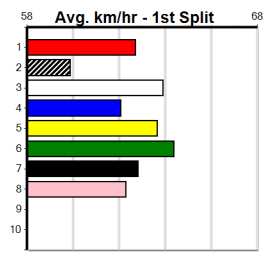

MC GRAFIX & SIGNS (2-3 WINS)

Distance: 400m, Race Type: Tier 3 - Restricted Win, Total Prizemoney: $1,530
1st: $1,000, 2nd: $320, 3rd: $160, 4th: $50

SAND DUNES (4) has been racing well at Sale of late and she should prove too classy for this line-up. RUPTURED (1) has strong straight track form and he will be in the firing line from the outset. USKO BALE (3) can run a cheeky race

Watchdog Tips: 4 1 3 8 Bet: Box Quinella 1,3,4 ($10 for 333.33%)

RUPTURED [6] Impressive straight track form, danger if steps $4.20
F Dog Sep-21 Sire: BERNARDO Dam: CLOSE ENOUGH
Owner(s): C Jennings
Trainer: Corey Jennings (Koo Wee Rup)
Winning Distances: < 300m (0) 300 - 399m (2) 400 - 499m (0) 500 - 599m (0) 600 - 699m (0) > 700m (0)
Winning Weights: 38.6(1) 39.3(1)
Table with columns: Rank, Age, Sex, Weight, Distance, Track, Date, Time, BON, Margin, 1st/2nd (Time), PIR, Checked, Comment, W/R, Split 1, S/P, Grade.

COME CATCH ME [6] *** SCRATCHED *** $16.00
BK Bitch Feb-21 Sire: NITRO BURST Dam: MUZA'S ANGEL
Owner(s): Y Andrews
Trainer: Yvonne Andrews (Kilmany)
Winning Distances: < 300m (0) 300 - 399m (0) 400 - 499m (1) 500 - 599m (1) 600 - 699m (0) > 700m (0)
Winning Weights: 27.6(1) 27.7(1)
Table with columns: Rank, Age, Sex, Weight, Distance, Track, Date, Time, BON, Margin, 1st/2nd (Time), PIR, Checked, Comment, W/R, Split 1, S/P, Grade.

USKO BALE (NSW)[6] Placed in two of three here, can threaten $6.00
BK Dog Feb-22 Sire: DROOPYS SYDNEY Dam: WINNIE ALLEN
Owner(s): T Kennedy-harris
Trainer: Luke Harris (Devon Meadows)
Winning Distances: < 300m (0) 300 - 399m (1) 400 - 499m (1) 500 - 599m (0) 600 - 699m (0) > 700m (0)
Winning Weights: 30.8(1) 31.1(1)
Table with columns: Rank, Age, Sex, Weight, Distance, Track, Date, Time, BON, Margin, 1st/2nd (Time), PIR, Checked, Comment, W/R, Split 1, S/P, Grade.

SAND DUNES [5] Drops in class, can cross and lead, go close $2.80
BD Bitch Aug-22 Sire: ORSON ALLEN Dam: DAVA SUPREME
Owner(s): S Healey
Trainer: Chris Johannsen (Devon Meadow)
Winning Distances: < 300m (0) 300 - 399m (0) 400 - 499m (3) 500 - 599m (0) 600 - 699m (0) > 700m (0)
Winning Weights: 29.5(1) 29.6(1) 29.8(1)
Table with columns: Rank, Age, Sex, Weight, Distance, Track, Date, Time, BON, Margin, 1st/2nd (Time), PIR, Checked, Comment, W/R, Split 1, S/P, Grade.

HURRICANE TAHLIA [6] Every chance in her past few runs, place best $12.00
WBKT Bitch Apr-20 Sire: HECTON BALE Dam: HURRICANE BILLIE
Owner(s): V Sultana
Trainer: Victoria Sultana (Trafalgar East)
Winning Distances: < 300m (0) 300 - 399m (1) 400 - 499m (1) 500 - 599m (0) 600 - 699m (0) > 700m (0)
Winning Weights: 28.0(1) 28.1(1)
Table with columns: Rank, Age, Sex, Weight, Distance, Track, Date, Time, BON, Margin, 1st/2nd (Time), PIR, Checked, Comment, W/R, Split 1, S/P, Grade.