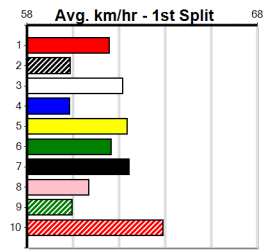

G'DAY CHEF CATERERS

Distance: 400m, Race Type: Tier 3 - Maiden, Total Prizemoney: $1,530
1st: $1,000, 2nd: $320, 3rd: $160, 4th: $50

ASTON PAYCHECK (6) showed improvement when placed here last time and he will find this easier. ARCHER SEVEN (5) showed good early burn two runs back and he should be in the mix again. EVOLVE (7) is nearing a win.

Watchdog Tips: 6 5 7 3 Bet: Box Quinella 5,6,7 ($10 for 333.33%)

Form Box Wgt Dist Track Date Time BON Margin 1st/2nd (Time) PIR Checked Comment W/R Split 1 S/P Grade

MARSHMALLOW [M] Placed in only one of 14 to date, must show more $21.00
BD Bitch Nov-21 Sire: BAROOGA BRETT Dam: BALKAN DOTTI Trainer: Christine Cortese (Devon Meado)
Winning Distances: < 300m (0) 300 - 399m (0) 400 - 499m (0) 500 - 599m (0) 600 - 699m (0) > 700m (0)
Winning Weights: 4th (8) 23.0 350 TRA R1 20-Mar-24 20.74 20.19 4.00L DEVIL IN ME (20.47) M/34 . . . 6.91 $18.10 M
8th (5) 23.0 395 TRA R2 25-Mar-24 24.00 22.47 16.00 GIGANTOR (22.92) M/588 . . VO . 3.95 $33.90 M
4th (2) 23.1 400 WGL R2 04-Apr-24 23.54 22.65 8.00L CHILLI PEPPER (22.98) M/44 . . SW . 8.78 $10.50 T3-M
6th (7) 23.3 400 WGL R2 11-Apr-24 23.71 22.60 3.75L UNINHABITED MAN (23.45) M/68 . . . . 8.82 $28.10 T3-M
6th (4) 23.0 400 WGL R2 25-Apr-24 23.40 22.52 5.50L ARKA RIVER (23.03) M/44 . . . . 8.60 $46.20 M
8th (3) 23.5 400 WGL R2 16-May-24 24.33 22.71 16.00 MAD KEV (23.24) S/88 . . . . 9.10 $7.60 T3-M
7th (7) 23.5 400 WGL R1 23-May-24 24.05 22.75 11.00 SKY BLAZER (23.32) M/57 . . . . 8.82 $39.50 M
4th (4) 23.5 400 WGL R1 30-May-24 23.68 22.96 6.50L DANCING DARCI (23.23) S/43 . . . . 8.85 $36.80 T3-M
Last 3 wins NOT included above
Box History: Bx 1st 2nd 3rd 4th 5th 6th 7th 8th
1 1 1 1 1 1 1 1
2 1 1 1 1 1 1 1
3 1 1 1 1 1 1 1
4 1 1 1 1 1 1 1
5 1 1 1 1 1 1 1
6 1 1 1 1 1 1 1
7 1 1 1 1 1 1 1
8 1 1 1 1 1 1 1
Prize Best $520.00
Starts 23.28(6)-22/2/24
Trk/Dts 14-0-1-0
APM 10-0-1-0 114

HURRICANE ELSIE [M] Another who is yet to fire, look to others $26.00
BK Bitch Apr-22 Sire: ZACK MONELLI Dam: JOSIE'S ENTITY Trainer: Joseph Sultana (Trafalgar East)
Winning Distances: < 300m (0) 300 - 399m (0) 400 - 499m (0) 500 - 599m (0) 600 - 699m (0) > 700m (0)
Winning Weights: 7th (4) 26.1 300 HVL R1 12-Aug-24 17.88 16.88 11.00 I'M FLYING (17.15) S/6 . . . . 4.25 $20.20 M
7th (4) 26.3 350 HVL R9 19-Aug-24 20.65 19.15 13.00 MINA WINGS (19.77) M/8 . . VO . 6.99 $162.80 T3-M
8th (1) 26.4 435 SLE R1 28-Aug-24 26.21 24.42 20.00 COLLINDA EXPRESS (24.83) M/888 . . . . 5.68 $35.10 M
8th (4) 26.1 435 SLE R2 04-Sep-24 25.79 24.62 14.00 BOMB MARVIN (24.83) M/788 . . VO . 5.50 $86.10 T3-M
6th (5) 26.2 435 SLE R2 11-Sep-24 25.85 24.22 20.00 RECKLESS (24.51) M/777 . . VO . 5.53 $27.40 M
8th (1) 26.0 435 SLE R1 18-Sep-24 25.86 24.68 14.00 SELECT RONAN (24.92) M/888 . . . . 5.62 $35.80 T3-M
8th (1) 26.2 435 SLE R2 25-Sep-24 26.12 24.88 15.00 ALCARAZ (25.10) Q/388 . . . . 5.47 $29.10 M
6th (3) 26.0 400 WGL R9 04-Oct-24 23.65 22.71 9.50L KIP STAVROS (23.00) M/66 . . . . 8.91 $40.70 M
Last 3 wins NOT included above
Box History: Bx 1st 2nd 3rd 4th 5th 6th 7th 8th
1 1 1 1 1 1 1 1
2 1 1 1 1 1 1 1
3 1 1 1 1 1 1 1
4 1 1 1 1 1 1 1
5 1 1 1 1 1 1 1
6 1 1 1 1 1 1 1
7 1 1 1 1 1 1 1
8 1 1 1 1 1 1 1
Prize Best $0.00
Starts 23.65(3)-4/10/24
Trk/Dts 18-0-0-0
APM 5-0-0-0 0