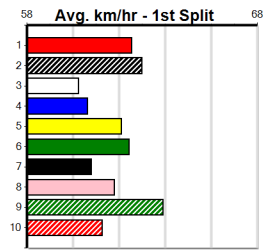

SPORTSBET NOBODY DOES IT EASIER

Distance: 400m, Race Type: Tier 3 - Maiden, Total Prizemoney: $1,530
1st: $1,000, 2nd: $320, 3rd: $160, 4th: $50

CHERRY TIME (8) has shown enough talent to date and she has the speed to lead from go to whoa. EPISODE FIVE (4) has been placed in three of his past four and he can settle near the speed. ASTON RICHIE (5) can fire fresh.

Watchdog Tips: 8 4 5 2 Bet: Box Quinella 4,5,8 ($10 for 333.33%)

CINNAMON TWIST [M] One paced to date, can miss away, tough ask $14.00
BD Bitch Mar-22 Sire: SUPERIOR PANAMA Dam: KELSOS TENDERLEE
Owner(s): OUR FAMILY (SYN), B Selleck, D Selleck, J Selleck, H Lindsay, J Lindsay, B Lindsay
Trainer: Debbie Selleck (Tooradin)
Winning Distances: < 300m (0) 300 - 399m (0) 400 - 499m (0) 500 - 599m (0) 600 - 699m (0) > 700m (0)
Winning Weights: 7th (2) 28.5 400 WGL R3 10-Sep-24 23.74 22.52 13.00 SWEET CANNELLONI (22.88) M/66 8.61 $14.60 M
5th (4) 28.9 400 WGL R2 17-Sep-24 23.73 22.38 15.00 MAKE IT POP (22.72) M/75 8.89 $42.70 M
6th (8) 29.5 400 WGL R1 26-Sep-24 23.65 22.85 9.50L JUMBUK DAMIEN (22.99) S/66 8.76 $13.30 T3-M
8th (4) 29.0 460 WGL R3 03-Oct-24 27.22 26.16 16.00 NO IRON TEAM (26.17) M/567 6.71 $118.40 T3-M
Last 3 wins NOT included above
Box History: Bx 1st 2nd 3rd 4th 5th 6th 7th 8th
Prize Best $0.00
Starts 23.65(8)-26/9/24
Trk/Dts 4-0-0-0
APM 3-0-0-0

BOIL THE BILLY [M] Showed early speed two runs back, keep safe $6.00
BD Dog May-22 Sire: MY REDEEMER Dam: PLEACH
Owner(s): C Fulford
Trainer: Cindy Fulford (Maffra)
Winning Distances: < 300m (0) 300 - 399m (0) 400 - 499m (0) 500 - 599m (0) 600 - 699m (0) > 700m (0)
Winning Weights: 4th (7) 29.5 435 SLE R2 24-Jul-24 25.63 24.44 9.00L MR. GROOVE (25.02) M/444 5.38 $22.70 M
4th (4) 30.3 400 WGL R2 08-Aug-24 23.66 22.66 13.00 EAT YOUR SPINACH (22.81) M/53 8.65 $32.30 T3-M
5th (5) 30.4 400 WGL R1 15-Aug-24 23.28 22.75 5.00L SPARTAN MISSILE (22.95) M/55 8.62 $24.30 T3-M
7th (5) 30.4 400 WGL R1 22-Aug-24 23.66 22.55 10.00 CHLOE THE OUTLAW (22.97) M/55 8.63 $17.40 M
2nd (3) 30.8 400 WGL R1 05-Sep-24 23.58 23.16 6.00L PARUMBA JAZZMAN (23.16) M/22 8.51 $5.30 M
5th (5) 31.2 400 WGL R1 12-Sep-24 23.70 22.86 9.00L BALLYMAC STORM (23.10) M/75 8.75 $23.70 T3-M
3rd (8) 31.2 435 SLE R1 25-Sep-24 25.48 24.88 2.50L FOREIGN CURRENCY (25.32) S/111 5.35 $16.60 M
2nd (2) 31.1 400 WGL R1 04-Oct-24 23.66 22.71 3.5L STEAL THE SHOW (23.43) M/44 8.58 $45.10 M
Last 3 wins NOT included above
Box History: Bx 1st 2nd 3rd 4th 5th 6th 7th 8th
Prize Best $1570.00
Starts 23.28(5)-15/8/24
Trk/Dts 17-0-2-3
APM 8-0-2-1 1226

BALLYMAC MIST [M] Lack of early speed is a worry, place claims best $7.50
BD Bitch May-21 Sire: WINDY MILLAR Dam: BALLYMAC FINOLA
Owner(s): D Mcphie
Trainer: Desmond Mcphie (Kilmany)
Winning Distances: < 300m (0) 300 - 399m (0) 400 - 499m (0) 500 - 599m (0) 600 - 699m (0) > 700m (0)
Winning Weights: 7th (5) 29.0 435 SLE R3 08-May-24 26.46 24.32 25.00 ELITE DOM (24.76) M/888 6.06 $8.60 M
7th (4) 28.9 435 SLE R1 19-May-24 25.95 24.45 14.00 JUMBUK DENNIS (25.03) S/888 5.69 $60.40 M
8th (2) 28.7 510 SLE R1 05-Jun-24 30.17 28.49 16.00 ROUGH GEM (29.08) M/888 10.04 $31.50 M
3rd (5) 28.1 400 WGL R1 27-Jun-24 23.78 22.85 7.50L ALPHA GIRL (23.28) M/54 8.95 $14.80 M
6th (5) 28.2 460 WGL R1 04-Jul-24 27.51 26.13 20.00 FLYING PROUD (26.17) M/678 6.87 $130.80 M
Last 3 wins NOT included above
Box History: Bx 1st 2nd 3rd 4th 5th 6th 7th 8th
Prize Best $160.00
Starts 23.78(5)-27/6/24
Trk/Dts 5-0-0-1
APM 1-0-0-1 96