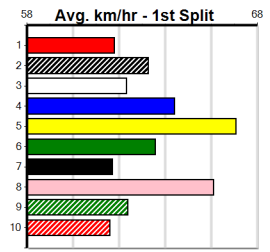

SHIMA SHINE AT STUD

Distance: 460m, Race Type: Grade 5 T3, Total Prizemoney: $1,530
1st: $1,000, 2nd: $320, 3rd: $160, 4th: $50

VIPER (2) has been placed in six of 11 here and he appears to be very well graded in this event. GO ASTRAY (3) owns a handy 26.05 PB here and he can work into the mix mid race. RANGER'S GIRL (4) can run a cheeky race.

Watchdog Tips:	2	3	4	8	Bet:	Win 2

Form Box	Wgt	Dist	Track	Date	Time	BON	Margin	1st/2nd (Time)	PIR	Checked	Comment	WR	Split 1	S/P	Grade	
1	BK	Dog	May-22	BOBBY BACCALA [5] Strong win last time, this is harder, place best $4.60												
Owner(s): L Smith		Sire: SHIMA SHINE		Dam: SUPER TORA		Trainer: Luke Smith (Drouin)										
Winning Distances: < 300m (0) 300 - 399m (0) 400 - 499m (3) 500 - 599m (0) 600 - 699m (0) > 700m (0)																
Winning Weights: 39.1(1) 39.4(1) 39.8(1)																
5th (8)	38.8	460	WGL	R7	20-Jun-24	26.68	26.11	6.00L RARE TARRA (26.27)	S/856	.	.	.	6.96	$4.20	T3-6	
8th (7)	38.7	460	WGL	R9	27-Jun-24	27.19	26.09	13.00 KYANITE KAZ (26.35)	M/567	.	.	.	6.87	$9.80	6G	
5th (7)	39.1	460	WGL	R5	11-Jul-24	27.04	26.48	6.00L JOY RIDE (26.62)	M/634	.	.	.	6.85	$12.80	T3-RW	
2nd (6)	38.6	400	WGL	R11	29-Aug-24	23.42	23.00	5.50L CERTAIN MAGIC (23.07)	S/74	.	.	.	8.70	$4.80	T3-6	
2nd (2)	38.1	450	BAL	R7	02-Sep-24	25.78	25.67	1.5L DECORATED (25.67)	M/332	.	.	.	6.78	$3.50	X67	
5th (2)	38.1	515	SAP	R5	09-Sep-24	30.36	29.69	5.00L PALDRON BALE (30.02)	M/3355	.	.	.	5.32	$3.10	X67	
6th (2)	38.4	510	SLE	R9	18-Sep-24	29.84	29.20	9.50L LAKEVIEW KIM (29.20)	M/556	.	.	.	9.59	$4.50	T3-RW	
1st (2)	39.1	460	WGL	R7	03-Oct-24	26.50	26.16	0.50L MAYAN CHIEF (26.53)	S/774	.	SW	.	6.91	$2.80	T3-RW	
Last 3 wins NOT included above																
1st (4)	39.8	460	WGL	R4	11-Jan-24	26.29	26.27	1.5L CONDOR AVENUE (26.39)	M/111	.	.	.	6.71	$4.80	M	
1st (6)	39.4	460	WGL	R7	01-Feb-24	26.27	26.02	1.5L BIG LEX (26.37)	M/321	.	.	.	6.70	$5.30	T3-RW	

Bx	1st	2nd	3rd	4th	5th	6th	7th	8th
1								
2	1	1			1	2	1	
3			1		1			
4	1							
5								1
6	1	1						
7		1			1			1
8				1	2	1		

Prize	$4540.00
Best Starts	26.27(6)-1/2/24
Trk/Dts	21-3-3-1
APM	9-3-0-1
	2102