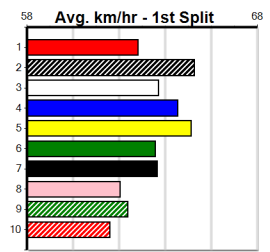

PAUA OF BUDDY AT STUD

Distance: 460m, Race Type: Grade 5 T3, Total Prizemoney: $1,530
1st: $1,000, 2nd: $320, 3rd: $160, 4th: $50

WILD CUDDLE (7) has had little luck in stronger company of late and she can make amends this time around. VELOX BALE (8) likes to race middle to wide and she will dial up the pressure mid race. RUMOUR CONFIRMED (6) is more than capable

Watchdog Tips: 7 8 6 1 Bet: Win 7

DASHER BALE (NSW)[5] Better than form, draw helps, keep safe $4.60
Owner(s): L Harris
Sire: FERNANDO BALE Dam: IDRIA BALE
Trainer: Tammy Kennedy-harris (Devon M)
Winning Distances: < 300m (0) 300 - 399m (1) 400 - 499m (5) 500 - 599m (1) 600 - 699m (0) > 700m (0)
Winning Weights: 32.8(1) 33.0(1) 33.2(2) 33.9(1) 34.2(2)
Box History table and Prizemoney details.

BACK TO SCRATCH [5] Racing well below best, needs to find plenty $10.00
Owner(s): Cherry Farm (SYN), A Xerri, S Xerri
Sire: BERNARDO Dam: ON THE RUNWAY
Trainer: Andrew Xerri (Merrimu)
Winning Distances: < 300m (0) 300 - 399m (1) 400 - 499m (7) 500 - 599m (3) 600 - 699m (0) > 700m (0)
Winning Weights: 34.0(1) 34.1(1) 34.2(2) 34.4(3) 34.5(2) 34.6(2)
Box History table and Prizemoney details.

STOLEN ROLEX (NSW)[5] A little one paced these days, place preferred $9.00
Owner(s): L Weeks
Sire: BARCIA BALE Dam: FUSION GIRL
Trainer: Les Weeks (Tyabb)
Winning Distances: < 300m (0) 300 - 399m (5) 400 - 499m (2) 500 - 599m (0) 600 - 699m (0) > 700m (0)
Winning Weights: 31.4(1) 32.0(1) 32.2(1) 33.0(1) 33.4(1) 33.5(1) 33.9(1)
Box History table and Prizemoney details.

LEKTRA VERA [5] Can show good early burn at times, place hope $7.50
Owner(s): F Bickerton
Sire: MEPUNGA BLAZER Dam: LEKTRA VIKI
Trainer: Frederick Bickerton (Pearcedale)
Winning Distances: < 300m (0) 300 - 399m (3) 400 - 499m (8) 500 - 599m (0) 600 - 699m (0) > 700m (0)
Winning Weights: 25.8(1) 26.0(1) 26.3(1) 26.5(3) 26.7(2) 26.8(1) 27.0(1) 27.4(1)
Box History table and Prizemoney details.

HOWE PIE (WA)[5] Tough draw, steady record here, prefer others $12.00
Owner(s): big dog (SYN), B Sands, F Toth
Sire: AUSSIE INFRARED Dam: BUBBA'S SILVIA
Trainer: Brad Sands (Pakenham)
Winning Distances: < 300m (0) 300 - 399m (5) 400 - 499m (5) 500 - 599m (2) 600 - 699m (0) > 700m (0)
Winning Weights: 29.6(1) 30.6(3) 30.7(2) 31.3(2) 31.9(1) 32.0(1) 32.2(1) 32.3(1)
Box History table and Prizemoney details.