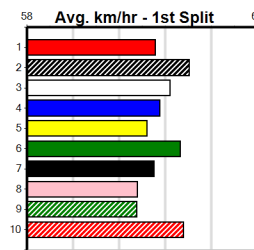

SPORTSBET GREEN TICKS

Distance: 400m, Race Type: Grade 5 T3, Total Prizemoney: $1,530
1st: $1,000, 2nd: $320, 3rd: $160, 4th: $50

LADY ARANDT (5) is far better than her form indicates and she will appreciate the drop in class.
MIKE'S TIGER (2) has been solidly placed in his past two and he can settle on the speed. QUEST FOR DREAMS (4) has a good record here

Watchdog Tips: **5** **2** **4** **1** **Bet:** **Box Quinella 2,4,5 ($10 for 333.33%)**

1

BRENDEN [5] **Capable but hit or miss early, still keep safe** **$3.60**

F Dog **Mar-22** **Sire: FERAL FRANKY** **Dam: MANNERS MATTER** **Trainer: Ronald Wood (Warragul)**

Owner(s): R Wood
Winning Distances: < 300m (0) 300 - 399m (2) 400 - 499m (4) 500 - 599m (0) 600 - 699m (0) > 700m (0)
Winning Weights: 28.7(1) 29.1(2) 29.2(1) 29.3(1) 29.5(1)

Pl	Box	Wgt	Dist	Track	Date	Time	BON	Margin	1st/2nd (Time)	PIR	Checked	Comment	WR	Split 1	S/P	Grade
6th	(7)	28.7	350	HVL	R7	30-Aug-24	19.87	19.45	6.00L SWEET NUGGET (19.46)	M/4	.	.	.	6.71	$8.50	T3-5
4th	(7)	28.7	450	BAL	R6	02-Sep-24	26.24	25.67	6.00L MIRA BALE (25.82)	M/442	.	.	.	6.78	$15.50 5	
6th	(4)	29.4	350	HVL	R5	06-Sep-24	19.99	19.01	8.00L HARD PRESS (19.43)	M/7	.	.	.	6.88	$14.90	T3-5
1st	(2)	29.1	300	HVL	R12	20-Sep-24	16.96	16.86	3.25L SONIC SHOCKWAVE (17.17)	Q/1	.	.	.	3.95	$2.60 5	
3rd	(5)	28.8	300	HVL	R12	23-Sep-24	17.06	16.72	0.25L OCEAN MIST (17.04)	M/3	.	.	.	3.97	$2.90	T3-5
2nd	(5)	28.8	300	HVL	R12	27-Sep-24	17.10	16.87	3.25L MY GIRL RISSA (16.89)	Q/1	.	.	.	3.98	$8.00	T3-5
5th	(1)	28.8	390	BAL	R14	30-Sep-24	23.15	22.39	9.50L MR. FLASH (22.48)	M/64	.	.	.	8.90	$2.50	T3-5
5th	(1)	28.8	300	HVL	R11	04-Oct-24	17.08	16.70	4.25L PRESTIA (16.79)	M/2	.	.	.	3.99	$13.70	T3-5

Last 3 wins NOT included above

1st	(2)	29.5	460	WGL	R7	18-Apr-24	26.32	26.19	0.50L SPECIAL FAITH (26.35)	Q/121	.	.	.	6.58	$10.20	T3-6
1st	(8)	29.2	400	WGL	R12	02-May-24	23.06	22.84	1.5L FREEMAN BALE (23.16)	M/11	.	.	.	8.57	$3.50	T3-5
1st	(4)	29.1	400	GEL	R12	22-Jun-24	23.07	22.83	1.75L INGA SALLY (23.19)	M/21	.	.	.	8.61	$2.60	5

Box History

Box	1st	2nd	3rd	4th	5th	6th	7th	8th
1			2	1	3			
2	2		1	2		4	1	
3		2		2				
4	1	1		2	1	3		1
5	1	1	2	1		2		
6								1
7	1	1		2	1	1		1
8	1							2

Prize Best Starts $9180.00
22.99(2)-11/1/24
Trk/Dts 53-6-5-5
APM 12-2-2-2
4196