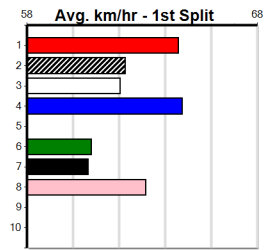

PHOTO MAN AT STUD

Distance: 400m, Race Type: Tier 3 - Grade 7, Total Prizemoney: $1,530
1st: $1,000, 2nd: $320, 3rd: $160, 4th: $50

REEL SWEET (4) has raced well here to date and she should be primed to fire fresh. INDESTRUCT (8) is suitably drawn out wide and he will be very strong in the run to the line. ROOFTOP SHOUT (1) can settle on the speed.

Watchdog Tips: 4 8 1 2 Bet: Box Quinella 1,4,8 ($10 for 333.33%)

Table with columns: Form Box, Wgt, Dist, Track, Date, Time, BON, Margin, 1st/2nd (Time), PIR, Checked, Comment, W/R, Split 1, S/P, Grade

ROOFTOP SHOUT (QLD)[7] Drawn to be on the pace throughout, threat $4.80
BK Dog Jun-22 Sire: DROOPYS SYDNEY Dam: HOPEFUL LASH
Owner(s): S Jackson
Trainer: Susan Richards (Devon Meadows)
Winning Distances: < 300m (0) 300 - 399m (1) 400 - 499m (0) 500 - 599m (0) 600 - 699m (0) > 700m (0)
Winning Weights: 31.9(1)
2nd (6) 32.3 400 GEL R2 03-May-24 22.88 22.45 1.5L SERIAL STICKER (22.78) Q/12 8.45 $21.50 MH
3rd (8) 32.6 460 GEL R3 10-May-24 27.13 25.63 7.00L PAW NICHOLLS (26.67) M/322 6.82 $1.80 M
2nd (4) 32.4 450 BAL R2 15-May-24 25.72 24.79 0.50L AKELA MARTIAL (25.70) Q/111 6.65 $3.50 M
4th (1) 32.1 450 BAL R2 26-May-24 25.81 24.76 2.50L AKELA JUDO (25.64) Q/111 6.62 $2.40 M
1st (8) 31.9 300 HVL R10 19-Aug-24 17.24 16.86 0.50L ARE YOU OKAY (17.26) M/3 4.06 $2.10 T3-M
3rd (5) 32.0 400 WGL R2 12-Sep-24 23.40 22.86 8.00L JUST LIKE AUDREY (22.87) M/22 8.46 $5.40 T3-7
7th (2) 32.2 400 WGL R9 19-Sep-24 23.84 22.83 11.00 MINA WINGS (23.13) M/88 8.84 $3.80 X67
6th (2) 32.6 400 WGL R11 04-Oct-24 23.30 22.71 6.00L HAMISH ROSE (22.91) Q/13 8.43 $9.50 X67
Last 3 wins NOT included above

Box History table with columns: Bx, 1st, 2nd, 3rd, 4th, 5th, 6th, 7th, 8th
Prize Best Starts Trk/Dts APM: $2535.00, 23.30(2)-4/10/24, 8-1-2-2, 3-0-0-1, 1510

SOMERTON KAREN [7] Better than her past few runs, must keep safe $10.00
BK Bitch Dec-22 Sire: MY REDEEMER Dam: SOMERTON ROSE
Owner(s): M Delaney
Trainer: Geoffrey Scott-smith (Pakenham)
Winning Distances: < 300m (0) 300 - 399m (0) 400 - 499m (1) 500 - 599m (0) 600 - 699m (0) > 700m (0)
Winning Weights: 24.4(1)
4th (1) 24.7 435 SLE R2 23-Jun-24 25.26 24.37 13.00 PAW BODHI (24.41) M/544 5.37 $8.50 MH
8th (1) 24.4 435 SLE R2 30-Jun-24 25.45 24.46 12.00 ROSCOE BALE (24.64) M/388 5.39 $24.70 MF
1st (5) 24.4 435 SLE R2 07-Jul-24 25.02 24.39 0.50L DAINTREE BLINDER (25.05) Q/111 5.33 $7.00 M
4th (3) 24.4 435 SLE R3 14-Jul-24 25.34 24.43 12.00 CANYA EXPLODE (24.50) M/344 5.33 $23.10 7
6th (4) 24.5 510 SLE R3 17-Jul-24 29.90 28.91 8.00L MADALIA TIPPER (29.36) M/566 9.63 $12.10 RW
4th (7) 24.3 435 SLE R3 07-Aug-24 25.19 24.38 4.00L STOJANOVIC (24.92) M/344 5.37 $17.90 7
4th (1) 23.9 435 SLE R3 14-Aug-24 25.06 24.45 1.25L BRAEMAR SHEILA (24.98) Q/133 5.28 $9.80 7
Last 3 wins NOT included above

Box History table with columns: Bx, 1st, 2nd, 3rd, 4th, 5th, 6th, 7th, 8th
Prize Best Starts Trk/Dts APM: $1955.00, FSH, 7-1-0-0, 0-0-0-0, 1183