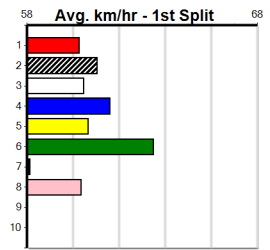

OAKS SUPER BOX

Distance: 460m, Race Type: Tier 3 - Maiden, Total Prizemoney: $1,530
1st: $1,000, 2nd: $320, 3rd: $160, 4th: $50

OPAL WHISPER (6) had little luck in her first prep and she is expected to fire fresh. LOSE MY NUMBER (4) has some talent and he is a good anchor for top 3 in a SRM. CINNAMON STAR (1) is drawn to settle closer than normal.

Watchdog Tips: 6 4 1 2 Bet: Trifecta 6/1,2,4/1,2,4 ($10 - 166.67%)

CINNAMON STAR [M] Strong type, drawn to settle closer, threat $5.00
DKBD Bitch Mar-22 Sire: SUPERIOR PANAMA Dam: KELSOS TENDERLEE
Owner(s): OUR FAMILY (SYN), B Selleck, D Selleck, J Selleck, H Selleck, J Lindsay, B Lindsay
Trainer: Debbie Selleck (Tooradin)
Winning Distances: < 300m (0) 300 - 399m (0) 400 - 499m (0) 500 - 599m (0) 600 - 699m (0) > 700m (0)
Winning Weights:
7th (2) 28.6 460 WGL R4 10-Sep-24 27.09 26.03 16.00 CAPRICORN ONE (26.03) S/777 . . . . . 6.87 $26.90 M
5th (2) 29.1 460 WGL R2 24-Sep-24 26.91 25.73 6.00L CLONCURRY GOLD (26.50) S/555 . . . . . 6.79 $18.50 M
4th (2) 29.2 460 WGL R3 03-Oct-24 26.81 26.16 9.50L NO IRON TEAM (26.17) S/774 . . . . . 6.99 $50.40 T3-M
Last 3 wins NOT included above
Box History
Prize Best $50.00
Starts 26.81(2)-3/10/24
Trk/Dts 3-0-0-0
APM 3-0-0-0 50

RUNNING THIEF [M] Solid effort two runs back, must keep safe $7.50
F Dog Feb-22 Sire: CATCH THE THIEF Dam: BELLA TASH
Owner(s): L Cardillo
Trainer: Adrian Nuttall (Woodside)
Winning Distances: < 300m (0) 300 - 399m (0) 400 - 499m (0) 500 - 599m (0) 600 - 699m (0) > 700m (0)
Winning Weights:
6th (2) 30.2 460 WGL R2 28-Mar-24 27.00 25.74 11.00 OH LANA (26.27) M/567 . . . . . 6.78 $29.80 T3-M
7th (2) 29.8 435 SLE R2 05-Apr-24 26.15 24.60 7.00L DR. DUCKY (25.67) M/877 . . . . . 5.60 $17.70 M
8th (4) 30.1 395 TRA R2 15-Apr-24 24.08 22.38 20.00 RIO BORIS (22.73) S/577 . . . V10 . . . . . 4.00 $15.00 M
6th (2) 30.2 460 WGL R3 13-Jun-24 27.34 26.03 13.00 WARRIOR SAL (26.46) M/255 . . . . . 6.79 $23.40 M
8th (7) 30.3 510 SLE R2 19-Jun-24 30.57 28.97 19.00 EARN A ZACK (29.29) M/888 . . . V14 . . . . . 9.86 $75.60 M
5th (5) 28.9 435 SLE R2 04-Sep-24 25.56 24.62 11.00 BOMB MARVIN (24.83) M/855 . . . . . 5.54 $38.60 T3-M
3rd (7) 29.1 400 WGL R1 26-Sep-24 23.27 22.85 4.00L JUMBUK DAMIEN (22.99) M/55 . . . . . 8.69 $33.60 T3-M
7th (5) 28.8 460 WGL R3 03-Oct-24 27.15 26.16 15.00 NO IRON TEAM (26.17) M/658 . . . . . 6.78 $26.80 T3-M
Last 3 wins NOT included above
Box History
Prize Best $210.00
Starts 27.00(2)-28/3/24
Trk/Dts 11-0-0-1
APM 3-0-0-0 170