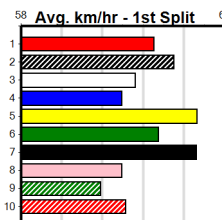

HAPPY 70TH BIRTHDAY DOUG

Distance: 515m, Race Type: Grade 5, Total Prizemoney: $8,785
1st: $5,900, 2nd: $1,820, 3rd: $915, 4th: $150

10

10:12PM

(VIC time)

Watchdog Tips: **0 0 0 0** Bet: .