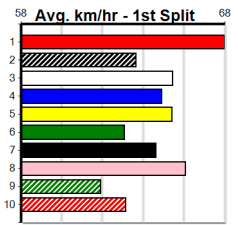

# SPORTING LU'S SONS

Distance: 515m, Race Type: Grade 5, Total Prizemoney: \$8,785  
1st: \$5,900, 2nd: \$1,820, 3rd: \$915, 4th: \$150