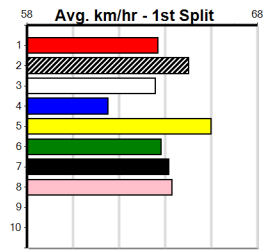

THANKS RON HAWKSWELL

Distance: 595m, Race Type: Grade 5, Total Prizemoney: $10,095
1st: $6,800, 2nd: $2,095, 3rd: $1,050, 4th: $150

Watchdog Tips:

Bet:

Table with columns: Form Box, Wgt, Dist, Track, Date, Time, BON, Margin, 1st/2nd (Time), PIR, Checked, Comment, WR, Split 1, S/P, Grade

Race 1: VALOR BALE (NSW)[5]
Owner(s): B Wheeler
Sire: ALLEN DEED, Dam: SAMMY ALLEN
Trainer: Mark Delbridge (Balliang)
Includes Box History and Prize Best Starts tables.

Race 2: PAW ERINA (NSW)[5]
Owner(s): B Wheeler
Sire: ALLEN DEED, Dam: FANTA BALE
Trainer: Mark Delbridge (Balliang)
Includes Box History and Prize Best Starts tables.

Race 3: RATTLE AND BANG [5]
Owner(s): G Howell
Sire: FERAL FRANKY, Dam: BELLA SHIMA
Trainer: Geoffrey Howell (Pearcedale)
Includes Box History and Prize Best Starts tables.

Race 4: DR. CHIEFTAIN [5]
Owner(s): DOCTORS KENNELS (SYN), J McMahon, J Gill
Sire: AUSSIE INFRARED, Dam: MIRIAM
Trainer: Marcus McMahon (Darriman)
Includes Box History and Prize Best Starts tables.

Race 5: JOAN'S GEM [5]
Owner(s): EDITHVALE (SYN), I Bradshaw, M Bradshaw
Sire: ASTON DEE BEE, Dam: MADALIA MAGGIE
Trainer: Michael Bradshaw (Seaford)
Includes Box History and Prize Best Starts tables.