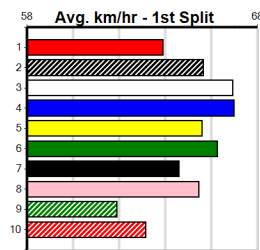

MELB CUP HEATS SAT 23 NOV

7

9:05PM

(VIC time)

Distance: 515m, Race Type: Grade 5, Total Prizemoney: \$8,785
1st: \$5,900, 2nd: \$1,820, 3rd: \$915, 4th: \$150

Watchdog Tips:

Bet:

Table with columns: Form Box, Wgt, Dist, Track, Date, Time, BON, Margin, 1st/2nd (Time), PIR, Checked, Comment, WR, Split 1, S/P, Grade