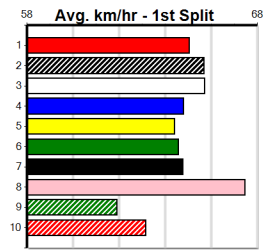

Watchdog Tips:

Bet:

Form Box	Wgt	Dist	Track	Date	Time	BON	Margin	1st/2nd (Time)	PIR	Checked	Comment	WR	Split 1	S/P	Grade

1 MAVIS TOLMIE [5]
BK Bitch Mar-22 Sire: CHRISTO BALE Dam: ROSE ROYCE Trainer: Lisa Delbridge (Balliang)
Owner(s): M Delbridge
Winning Distances: < 300m (0) 300 - 399m (1) 400 - 499m (5) 500 - 599m (1) 600 - 699m (0) > 700m (0)
Winning Weights: 32.5(1) 32.8(1) 33.0(1) 33.1(1) 33.2(2) 33.4(1)

5th (4)	33.1	450	SHP	R8	19-Aug-24	25.90	24.90	3.25L BETSIE BALE (25.68)	S/756	.	.	.	6.77	$7.00	5
2nd (4)	33.1	410	HOR	R5	27-Aug-24	23.77	23.09	5.50L LEKTRA LYANNA (23.41)	S/33	.	.	.	10.86	$2.20	5
1st (8)	33.1	410	HOR	R11	03-Sep-24	23.07	23.05	5.00L MORAINÉ MARVEL (23.41)	M/111	.	.	.	10.28	$1.60	5
5th (8)	32.9	435	SLE	R12	08-Sep-24	25.05	24.13	4.00L RIBERO (24.78)	S/575	.	.	.	5.44	$2.40	5
4th (4)	32.9	460	GEL	R11	13-Sep-24	26.20	25.59	1.75L PAW LAUREN (26.08)	M/444	.	.	.	6.84	$6.00	5
2nd (7)	32.9	525	MEP	R7	18-Sep-24	30.25	29.87	0.75L DASHER BALE (30.21)	Q/1111	.	.	.	5.05	$1.60	5
1st (5)	32.8	525	MEP	R7	25-Sep-24	30.16	29.64	2.50L PREMIUM EQUITY (30.34)	M/1111	.	.	.	5.13	$4.00	5
6th (7)	32.6	515	SAN	R2	03-Oct-24	30.13	29.38	7.00L MY MAGIC MAN (29.67)	M/4555	.	.	.	5.16	$9.00	5

Last 3 wins NOT included above

1st (6)	33.4	460	WGL	R4	21-May-24	26.07	25.83	1.5L SMOKIN' PADDY (26.17)	M/111	.	.	.	6.53	$2.10	X67H
1st (5)	33.2	460	WGL	R3	28-May-24	25.84	25.54	3.25L CHAVERO (26.06)	M/111	.	.	.	6.47	$4.90	X67F
1st (3)	33.2	450	BAL	R2	06-Jun-24	25.44	25.14	0.75L ASTON PING (25.48)	M/221	.	SW	.	6.61	$2.30	SH

Box History

Bx	1st	2nd	3rd	4th	5th	6th	7th	8th
1	1	1	1	2				
2					1			
3	2	1	1	1				
4		1		2	1			
5	2	1	1	1				1
6	1	1	1	1				
7	1	1	1	1	1	2		
8	1	1	2	1	1	1		

Prize Best Starts Trk/Dts APM: $23210.00, 30.13(7)-3/10/24, 37-7-7-4, 2-0-0-0, 10455