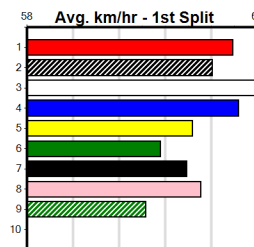

HARD STYLE RICO AT STUD

6

8:44PM

(VIC time)

Distance: 515m, Race Type: Mixed 4/5, Total Prizemoney: $9,055
1st: $6,100, 2nd: $1,870, 3rd: $935, 4th: $150

Watchdog Tips:

Bet:

Form	Box	Wgt	Dist	Track	Date	Time	BON	Margin	1st/2nd (Time)	PIR	Checked	Comment	WR	Split 1	S/P	Grade

VINCENT BALE (NSW)[5]

BD Dog May-22 Sire: CHRISTO BALE Dam: HELGA BALE Trainer: Samantha Grenfell (Anakie)

Owner(s): B Wheeler

Winning Distances: < 300m (0) 300 - 399m (0) 400 - 499m (3) 500 - 599m (8) 600 - 699m (0) > 700m (0)

Winning Weights: 33.3(2) 33.6(1) 34.3(1) 34.5(2) 34.6(2) 34.8(1) 35.1(1) 35.6(1)

3rd (5)	34.0	515	SAN	R10	25-Jul-24	29.60	29.23	4.75L	FLYING ZULU (29.28)	M/4333	.	.	.	5.12	$4.50	X45
1st (3)	34.6	515	SAN	R6	01-Aug-24	29.30	29.23	0.75L	STORMY DAY (29.35)	M/6432	.	.	SW	5.13	$3.10	SH
4th (8)	34.8	515	SAN	R10	08-Aug-24	29.64	29.36	4.00L	SMOOTH PLANE (29.36)	M/7644	.	.	.	5.22	$5.60	SF
1st (4)	35.6	595	SAN	R8	15-Aug-24	34.45	34.45	1.00L	DEWANA FERNANDO (34.52)	S/5211	.	.	.	9.35	$1.80	X45
4th (1)	35.9	515	SAN	R4	22-Aug-24	29.77	29.31	6.50L	FLYING ZULU (29.33)	M/2344	.	.	.	5.13	$2.20	FFA
2nd (1)	35.3	515	SAN	R11	29-Aug-24	29.49	29.13	5.50L	EXCAVATION (29.13)	M/4322	.	.	.	5.14	$1.70	5
1st (5)	34.8	500	BEN	R8	27-Sep-24	27.99	27.99	3.00L	ECO BALE (28.20)	M/211	.	.	SW	6.54	$2.30	X45
3rd (1)	34.5	425	BEN	R4	05-Oct-24	23.94	23.52	6.00L	HOTEL WHISKY ONE (23.54)	M/654	.	.	.	6.65	$2.30	SH

Last 3 wins NOT included above

1st (4)	34.5	515	SAP	R8	01-Jul-24	29.44	29.44	7.00L	BLACK SILENCER (29.93)	Q/1111	.	.	.	5.11	$1.40	X45
1st (8)	34.5	525	MEA	R6	06-Jul-24	30.06	30.06	2.50L	JETSTREAM ICON (30.24)	M/4311	.	.	SW	5.13	$2.10	X45
1st (4)	34.3	525	MEA	R6	13-Jul-24	29.91	29.89	2.00L	ZIPPING HOPKINS (30.03)	M/1111	.	.	SW	5.13	$3.50	SH

Box History

Bx	1st	2nd	3rd	4th	5th	6th	7th	8th
1	2	1	1					
2		2						
3	1							
4	3	1		1				
5	2		2	1				
6	1		1					
7	2	1			1			
8	2			1	1			

Prize	$65912.50
Best Starts	29.30(3)-1/8/24
Trk/Dts	27-11-6-4
APM	10-4-1-1 37629