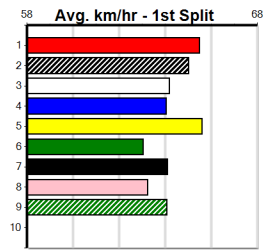

DOG LOTTO BEGINS TONIGHT 5K TO BE WON

2

7:13PM

(VIC time)

Distance: 515m, Race Type: Grade 6, Total Prizemoney: $8,785
1st: $5,900, 2nd: $1,820, 3rd: $915, 4th: $150

Watchdog Tips:

Bet:

Form Box	Wgt	Dist	Track	Date	Time	BON	Margin	1st/2nd (Time)	PIR	Checked	Comment	WR	Split 1	S/P	Grade

1

WHISKY TRIP [6]

BE Dog Aug-22 Sire: ASTON RUPEE Dam: IMMINENT REALITY Trainer: Vicki Wisener (Devon Meadows)

Owner(s): M Funtusoff

Winning Distances: < 300m (0) 300 - 399m (0) 400 - 499m (1) 500 - 599m (1) 600 - 699m (0) > 700m (0)

Winning Weights: 32.9(1) 33.4(1)

1st (4)	33.4	525	MEP	R4	10-Apr-24	30.12	29.82	9.00L ZIPPING TANDER (30.75)	M/1111	SW	5.22	$1.50	MH
2nd (2)	33.1	525	MEA	R1	20-Apr-24	30.40	29.87	7.00L BLUE KERMARRO (29.93)	M/4222		5.21	$1.50	MF
2nd (6)	32.5	525	MEA	R2	24-Aug-24	30.05	29.71	1.00L SPENCER (29.99)	M/3222		5.17	$2.10	7
3rd (1)	32.3	525	MEA	R1	31-Aug-24	30.32	29.84	7.00L PAW GUNNER (29.84)	M/4333		5.14	$3.30	X67
8th (4)	32.3	515	SAP	R4	16-Sep-24	30.81	29.52	14.00 ELLIOTT (29.90)	M/5788		5.30	$2.40	X67H
4th (7)	32.7	515	SAN	R1	26-Sep-24	30.00	29.29	2.75L RHUBARB (29.82)	Q/1454		5.08	$3.40	X67
1st (3)	32.9	450	BAL	R11	02-Oct-24	25.32	25.12	2.00L UP HILL SHILOH (25.46)	M/221		6.67	$1.50	X67

Last 3 wins NOT included above

Box History

Bx	1st	2nd	3rd	4th	5th	6th	7th	8th
1			1					
2		1						
3	1							
4	1							1
5								
6		1						
7				1				
8								

Prize Best $8805.00
Starts 30.00(7)-26/9/24
Trk/Dts 7-2-2-1
APM 2-0-0-0
5776

2

PAW QUINBY (NSW)[6]

DKBD Dog Jan-23 Sire: FERAL FRANKY Dam: WENDALIN BALE Trainer: Correy Grenfell (Anakie)

Owner(s): B Wheeler

Winning Distances: < 300m (0) 300 - 399m (0) 400 - 499m (0) 500 - 599m (2) 600 - 699m (0) > 700m (0)

Winning Weights: 31.8(1) 32.0(1)

3rd (8)	32.1	515	SAP	R1	09-Sep-24	29.99	29.69	3.25L PAW NILE (29.76)	S/7644		5.36	$7.80	M
4th (4)	32.0	595	SAP	R3	16-Sep-24	35.02	34.89	2.00L PAW ERINA (34.89)	M/5333		9.67	$5.60	RW
1st (1)	32.0	595	SAP	R4	23-Sep-24	34.75	34.19	2.25L DROP OF INK (34.91)	M/2221	SW	9.45	$1.60	RW
1st (3)	31.8	595	SAP	R3	30-Sep-24	34.50	33.99	4.25L LIBERTY KELTON (34.79)	M/2211	SW	9.29	$3.20	RW
4th (7)	31.8	680	GEL	R5	04-Oct-24	39.86	39.74	1.75L MY MUM ROCKS (39.74)	M/6443		18.95	$6.10	RW

Last 3 wins NOT included above

Box History

Bx	1st	2nd	3rd	4th	5th	6th	7th	8th
1	1							
2								
3	1							
4				1				
5								
6								
7					1			
8			1					

Prize Best $5725.00
Starts 29.99(8)-9/9/24
Trk/Dts 5-2-0-1
APM 1-0-0-1
5725