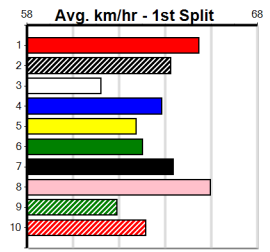

SPORTSBET GO THE BLUE DOG

Distance: 515m, Race Type: Grade 5, Total Prizemoney: $8,785
1st: $5,900, 2nd: $1,820, 3rd: $915, 4th: $150

Watchdog Tips:

Bet:

Form Box Wgt Dist Track Date Time BON Margin 1st/2nd (Time) PIR Checked Comment WR Split 1 S/P Grade

MICKLEJOHN [5]
BD Dog Jan-22 Sire: ANDO'S MAC Dam: MONEYPENNY
Owner(s): M Fothergill
Trainer: Brian Fothergill (Marionvale)
Winning Distances: < 300m (0) 300 - 399m (1) 400 - 499m (4) 500 - 599m (2) 600 - 699m (0) > 700m (0)
Winning Weights: 32.3(1) 32.6(3) 32.9(1) 33.0(1) 33.2(1)
6th (8) 32.6 390 SHP R9 15-Jul-24 22.49 22.02 7.00L SUMMER KOBIE (22.02) M/77 . . . 8.79 $20.70 RWH
1st (8) 32.6 425 BEN R3 20-Jul-24 24.14 24.13 4.75L TWILIGHT KING (24.47) M/111 . . . 6.73 $2.20 5
1st (7) 32.6 500 BEN R8 31-Jul-24 28.23 28.23 4.25L LAKEVIEW LOTTIE (28.52) M/111 . SW . 6.53 $1.70 5
1st (1) 32.6 500 BEN R4 16-Aug-24 28.41 28.00 2.00L IF HE COULD (28.53) M/111 . . . 6.55 $2.80 5
6th (8) 32.8 457 TEM R6 11-Sep-24 26.44 25.63 12.00 TALK ABOUT CLASS (25.63) . . . $16.00 NG
5th (4) 32.7 450 SHP R11 16-Sep-24 25.56 24.96 2.75L JOROGUMO (25.36) M/656 . . . 6.68 $12.20 5H
3rd (3) 32.6 485 HOR R8 21-Sep-24 27.50 27.23 4.00L MISTER EASY (27.23) M/222 . . . 6.57 $16.40 X45
8th (5) 32.7 500 BEN R9 04-Oct-24 29.06 27.99 16.00 MISTER EASY (27.99) M/488 . . . 6.75 $21.30 X45
Last 3 wins NOT included above
1st (8) 33.2 450 SHP R3 15-Jan-24 25.71 24.98 2.75L FASCINATE PEARL (25.89) M/111 . . . 6.71 $5.30 X67H
1st (3) 32.3 457 TEM R3 10-Mar-24 25.99 25.56 1.00L STEEL PRINCE (26.07) . . . $3.00 XM5
1st (8) 32.9 450 SHP R6 04-Jul-24 25.50 25.50 6.00L SMALL Demeanour (25.90) Q/111 . SW . 6.59 $1.70 T3-5

Box History table for Micklejohn [5] showing performance across different boxes and splits.

YASH BALE (NSW)[5]
BD Dog May-22 Sire: CHRISTO BALE Dam: QUINA BALE
Owner(s): B Wheeler
Trainer: Daniel Gibbons (Avalon)
Winning Distances: < 300m (0) 300 - 399m (0) 400 - 499m (3) 500 - 599m (2) 600 - 699m (0) > 700m (0)
Winning Weights: 35.9(1) 36.0(1) 36.3(1) 36.4(1) 36.5(1)
5th (4) 35.2 515 SAN R11 25-Jul-24 30.02 29.23 9.00L MAIA (29.42) M/6355 . . . 5.26 $17.60 5
7th (4) 35.2 545 BAL R7 31-Jul-24 31.59 30.95 9.50L SWINDLED (30.95) M/8777 . . . 7.19 $4.70 S
7th (7) 35.0 545 BAL R6 07-Aug-24 31.90 31.06 12.00 SUNNYSIDE JO (31.06) M/5667 . . W 6.97 $10.80 S
6th (2) 35.9 485 HOR R6 13-Aug-24 28.09 27.17 12.00 CRACKERJACK BULL (27.28) M/456 . . . 6.85 $11.20 5H
5th (1) 36.8 460 GEL R7 13-Sep-24 26.41 25.59 12.00 ORLI BALE (25.60) M/445 . . . 6.79 $16.30 X45
4th (2) 36.6 515 SAN R11 19-Sep-24 30.38 29.57 8.50L DR. QUEENIE (29.82) S/5444 . . . 5.27 $5.20 5
5th (6) 36.4 515 SAN R12 26-Sep-24 30.28 29.29 7.00L ASTRONOMICA (29.81) S/8885 . SW . 5.56 $6.20 5
3rd (2) 36.3 515 SAN R2 03-Oct-24 29.70 29.38 0.50L MY MAGIC MAN (29.67) M/6433 . . . 5.18 $12.60 5
Last 3 wins NOT included above
1st (6) 36.0 460 GEL R7 25-May-24 25.72 25.62 7.00L PERRY MARKERI (26.18) M/111 . SW . 6.66 $2.20 X67
1st (5) 36.3 525 MEP R6 29-May-24 30.36 29.92 1.75L SPECTRE BUSTER (30.48) S/6521 . W 5.23 $3.00 5
1st (6) 35.9 525 MEA R4 15-Jun-24 30.04 29.58 3.5L RAVEN PARROT (30.28) M/1111 . SW W 5.09 $4.90 5