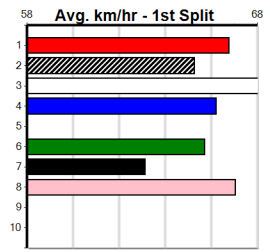

MILLION $$ WHEEL MELB CUP NIGHT

Distance: 595m, Race Type: Mixed 4/5, Total Prizemoney: $10,375
1st: $7,000, 2nd: $2,150, 3rd: $1,075, 4th: $150

Watchdog Tips:

Bet:

Table with columns: Form Box, Wgt, Dist, Track, Date, Time, BON, Margin, 1st/2nd (Time), PIR, Checked, Comment, W/R, Split 1, S/P, Grade

MEPUNGA SMOKEY [5]
BE Dog Oct-21 Sire: BARCIA BALE Dam: MEPUNGA ISLA
Owner(s): B Smith
Trainer: Jeffrey Britton (Anakie)
Winning Distances: < 300m (0) 300 - 399m (0) 400 - 499m (4) 500 - 599m (14) 600 - 699m (0) > 700m (0)
Winning Weights: 33.4(1) 33.7(1) 33.8(2) 33.9(3) 34.0(5) 34.1(1) 34.2(2) 34.3(1) 34.4(1) 34.5(1)
Box History table and Prize Best Starts Trk/Dts APM

FRED ROSE [4]
WBK Dog Dec-20 Sire: FERNANDO BALE Dam: DASH OF ROSE
Owner(s): S Chignell
Trainer: Jeffrey Chignell (Rosedale)
Winning Distances: < 300m (0) 300 - 399m (0) 400 - 499m (9) 500 - 599m (18) 600 - 699m (0) > 700m (0)
Winning Weights: 35.0(1) 35.2(2) 35.3(1) 35.5(2) 35.8(6) 35.9(4) 36.0(1) 36.1(2) 36.2(3) 36.3(1) 36.4(1) 36.6(1) 36.7(1)
Box History table and Prize Best Starts Trk/Dts APM

FERNANDO DUKE [4]
BD Dog Sep-21 Sire: FERNANDO BALE Dam: JAGUAR JESSIE
Owner(s): The Two Guys (SYN), N Guy, W Guy
Trainer: Kayla Cottrell (Pearcedale)
Winning Distances: < 300m (0) 300 - 399m (0) 400 - 499m (0) 500 - 599m (9) 600 - 699m (5) > 700m (0)
Winning Weights: 31.6(1) 31.7(2) 31.8(1) 31.9(6) 32.0(2) 32.1(2)
Box History table and Prize Best Starts Trk/Dts APM

MULTI MATT [4]
WBK Dog Oct-20 Sire: MEPUNGA BLAZER Dam: MEPUNGA MOLLY
Owner(s): Hammy (SYN), G Farrugia, W Gallagher, M Field
Trainer: Jeffrey Britton (Anakie)
Winning Distances: < 300m (0) 300 - 399m (0) 400 - 499m (2) 500 - 599m (11) 600 - 699m (1) > 700m (0)
Winning Weights: 33.3(1) 33.6(5) 33.7(3) 33.8(2) 33.9(3)
Box History table and Prize Best Starts Trk/Dts APM

*** VACANT BOX ***
Sire: Dam:
Owner(s):
Trainer:
Winning Distances: < 300m (0) 300 - 399m (0) 400 - 499m (0) 500 - 599m (0) 600 - 699m (0) > 700m (0)
Winning Weights:
Box History

1

2

3

4

5