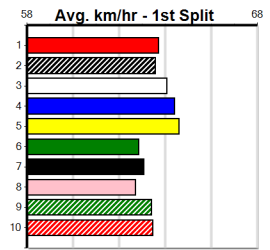

1

6:55PM

(VIC time)

Distance: 515m, Race Type: Mixed 6/7, Total Prizemoney: $8,785
1st: $5,900, 2nd: $1,820, 3rd: $915, 4th: $150

Watchdog Tips: [ ] [ ] [ ] [ ] Bet: [ ]

Form Box Wgt Dist Track Date Time BON Margin 1st/2nd (Time) PIR Checked Comment W/R Split 1 S/P Grade

PAW SUMMER (NSW)[6]
BK Bitch Dec-22 Sire: BERNARDO Dam: DYNA HARPA
Owner(s): B Wheeler
Trainer: Mark Delbridge (Balliang)
Winning Distances: < 300m (0) 300 - 399m (0) 400 - 499m (0) 500 - 599m (2) 600 - 699m (0) > 700m (0)
Winning Weights: 27.4(1) 27.9(1)
Race results table with columns for rank, weight, dog name, date, time, margin, etc.
Box History table with columns for box, 1st-8th splits.
Prize Best Starts Trk/Dts APM summary.

PAW UCOLTA (NSW)[7]
RBD Dog Feb-23 Sire: CHRISTO BALE Dam: WINNIE ALLEN
Owner(s): B Wheeler
Trainer: Samantha Grenfell (Anakie)
Winning Distances: < 300m (0) 300 - 399m (0) 400 - 499m (0) 500 - 599m (1) 600 - 699m (0) > 700m (0)
Winning Weights: 36.7(1)
Race results table with columns for rank, weight, dog name, date, time, margin, etc.
Box History table with columns for box, 1st-8th splits.
Prize Best Starts Trk/Dts APM summary.

PAW FABIAN (NSW)[6]
BD Dog Jan-23 Sire: CHRISTO BALE Dam: DYNA UNI
Owner(s): B Wheeler
Trainer: Correy Grenfell (Anakie)
ENG GEL 2024-10-07
Winning Distances: < 300m (0) 300 - 399m (0) 400 - 499m (2) 500 - 599m (0) 600 - 699m (0) > 700m (0)
Winning Weights: 33.9(1) 34.1(1)
Race results table with columns for rank, weight, dog name, date, time, margin, etc.
Box History table with columns for box, 1st-8th splits.
Prize Best Starts Trk/Dts APM summary.

BEAUTIFUL STORY [7]
F Dog May-22 Sire: FERNANDO BALE Dam: FRONT PAGE NEWS
Owner(s): G Alvaro
Trainer: Paul Abela (Parwan)
Winning Distances: < 300m (0) 300 - 399m (0) 400 - 499m (0) 500 - 599m (1) 600 - 699m (0) > 700m (0)
Winning Weights: 31.5(1)
Race results table with columns for rank, weight, dog name, date, time, margin, etc.
Box History table with columns for box, 1st-8th splits.
Prize Best Starts Trk/Dts APM summary.

AMRON BOBBY [6]
DKBD Dog Jan-23 Sire: FERAL FRANKY Dam: BLOCK STAR
Owner(s): B Nye
Trainer: Brooke Ennis (Avalon)
Winning Distances: < 300m (0) 300 - 399m (0) 400 - 499m (2) 500 - 599m (0) 600 - 699m (0) > 700m (0)
Winning Weights: 33.5(1) 33.7(1)
Race results table with columns for rank, weight, dog name, date, time, margin, etc.
Box History table with columns for box, 1st-8th splits.
Prize Best Starts Trk/Dts APM summary.

1

2

3

4

5