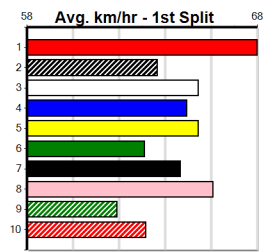

SPORTING LU'S SONS

Distance: 515m, Race Type: Grade 5, Total Prizemoney: $8,785
1st: $5,900, 2nd: $1,820, 3rd: $915, 4th: $150

Watchdog Tips: [ ] [ ] [ ] [ ] Bet: [ ]

Form Box Wgt Dist Track Date Time BON Margin 1st/2nd (Time) PIR Checked Comment WR Split 1 S/P Grade

KINGSLEY BALE (NSW)[5]
WBD Dog Mar-22 Sire: DROOPYS SYDNEY Dam: DYNA UNI
Owner(s): B Wheeler
Trainer: Thomas Dailly (Anakie)
Winning Distances: < 300m (0) 300 - 399m (0) 400 - 499m (3) 500 - 599m (7) 600 - 699m (0) > 700m (0)
Winning Weights: 29.4(1) 29.5(1) 29.6(1) 29.8(1) 29.9(1) 30.1(2) 30.2(2) 30.5(1)
Box History table and Prize Best Starts Trk/Dts APM

PAW UTILITY (NSW)[5]
F Dog Sep-22 Sire: FERNANDO BALE Dam: HELMA BALE
Owner(s): B Wheeler
Trainer: Samantha Grenfell (Anakie)
Winning Distances: < 300m (0) 300 - 399m (2) 400 - 499m (2) 500 - 599m (0) 600 - 699m (0) > 700m (0)
Winning Weights: 31.5(1) 31.6(1) 32.0(1) 32.1(1)
Box History table and Prize Best Starts Trk/Dts APM

MISTER EASY [5]
BK Dog Feb-22 Sire: HOOKED ON SCOTCH Dam: NICE AND EASY
Owner(s): J Portelli
Trainer: Jason Portelli (Keilor Park)
Winning Distances: < 300m (0) 300 - 399m (2) 400 - 499m (6) 500 - 599m (5) 600 - 699m (0) > 700m (0)
Winning Weights: 30.8(1) 31.0(1) 31.1(1) 31.4(1) 31.6(1) 31.7(1) 31.8(2) 31.9(3) 32.0(1) 32.1(1)
Box History table and Prize Best Starts Trk/Dts APM

TAKUMI BALE (NSW)[5]
BD Dog Feb-22 Sire: DROOPYS SYDNEY Dam: WINNIE ALLEN
Owner(s): B Wheeler
Trainer: Rebecca Gibbons (Avalon)
Winning Distances: < 300m (0) 300 - 399m (1) 400 - 499m (2) 500 - 599m (2) 600 - 699m (0) > 700m (0)
Winning Weights: 31.6(1) 31.7(1) 31.8(1) 32.1(1) 32.2(1)
Box History table and Prize Best Starts Trk/Dts APM

SHARNI'S SECRET [5]
BK Bitch Dec-22 Sire: TOMMY SHELBY Dam: PERSIAN GODDESS
Owner(s): L Traynor
Trainer: John Musselwhite (Lindenow)
Winning Distances: < 300m (0) 300 - 399m (0) 400 - 499m (5) 500 - 599m (0) 600 - 699m (0) > 700m (0)
Winning Weights: 25.7(1) 25.8(2) 26.1(1) 26.2(1)
Box History table and Prize Best Starts Trk/Dts APM

1

2

3

4

5