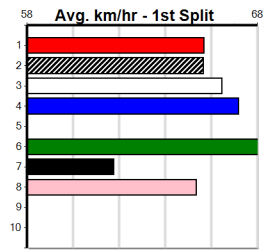

BOOK NOW FOR THE MELB CUP 30 NOV

Distance: 595m, Race Type: Grade 5, Total Prizemoney: $10,095
1st: $6,800, 2nd: $2,095, 3rd: $1,050, 4th: $150

Watchdog Tips:

Bet:

Form Box Wgt Dist Track Date Time BON Margin 1st/2nd (Time) PIR Checked Comment W/R Split 1 S/P Grade

WERRIS BALE (NSW)[5]
BD Dog May-22 Sire: CHRISTO BALE Dam: HELGA BALE
Owner(s): B Wheeler
Trainer: Correy Grenfell (Anakie)
Winning Distances: < 300m (0) 300 - 399m (1) 400 - 499m (5) 500 - 599m (1) 600 - 699m (0) > 700m (0)
Winning Weights: 30.3(1) 31.4(1) 31.5(1) 31.6(1) 31.9(1) 32.2(1) 32.3(1)
Box History table with 8 columns (1st-8th) and 8 rows (1-8).

SHADOWS OF BLUE [5]
BE Dog Mar-22 Sire: TOMMY SHELBY Dam: ART NOVEAU
Owner(s): CHAMPAGNE PTN (SYN), S Smith, A Langton
Trainer: Jeffrey Britton (Anakie)
Winning Distances: < 300m (0) 300 - 399m (0) 400 - 499m (1) 500 - 599m (3) 600 - 699m (3) > 700m (0)
Winning Weights: 33.2(1) 33.8(1) 34.0(3) 34.1(2)
Box History table with 8 columns (1st-8th) and 8 rows (1-8).

LANFRANCO [5]
BK Dog May-22 Sire: FERAL FRANKY Dam: MIAMI FERNANDO
Owner(s): M Sheahan
Trainer: Brooke Ennis (Avalon)
Winning Distances: < 300m (0) 300 - 399m (0) 400 - 499m (0) 500 - 599m (3) 600 - 699m (0) > 700m (0)
Winning Weights: 30.9(1) 31.0(2)
Box History table with 8 columns (1st-8th) and 8 rows (1-8).

OSANNA BALE (NSW)[5]
BK Bitch Jan-21 Sire: BARCIA BALE Dam: DYNA WESLYN
Owner(s): B Wheeler
Trainer: Daniel Gibbons (Avalon)
Winning Distances: < 300m (0) 300 - 399m (0) 400 - 499m (3) 500 - 599m (8) 600 - 699m (3) > 700m (0)
Winning Weights: 28.1(1) 28.3(1) 28.5(2) 28.6(1) 28.7(1) 28.9(2) 29.1(2) 29.2(1) 29.3(3)
Box History table with 8 columns (1st-8th) and 8 rows (1-8).

*** VACANT BOX ***
Sire: Dam:
Owner(s):
Trainer:
Winning Distances: < 300m (0) 300 - 399m (0) 400 - 499m (0) 500 - 599m (0) 600 - 699m (0) > 700m (0)
Winning Weights:
Box History

1

2

3

4

5