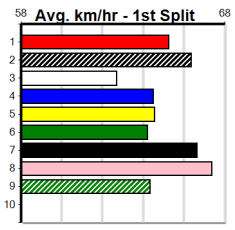

Watchdog Tips:

7

8

2

4

Bet:

Trifecta 7/2,4,8/2,4,6,8 (\$10 - 111.11%)

Main table containing 10 race entries (1-10). Each entry includes horse name, trainer, race details, odds, and winning boxes. Race 1: BELAIR BRAE [5] vs JUST LOVIN' IT, \$12.00. Race 2: LISSY FERNANDO [5] vs LOCHINVAR DASH, \$10.00. Race 3: MORaine MARCO [5] vs RADIO SILENT, \$21.00. Race 4: QILIN BALE [5] vs QUAIL BALE, \$7.50. Race 5: PENNY PINTO [5] vs WEEONA DOTTY, \$16.00. Race 6: YAMGATA BALE (NSW)[5] vs DYNAROMY, \$12.00. Race 7: SERIAL STICKER (NSW)[5] vs KISSING CARTER, \$2.00. Race 8: ASTON CAYENNE [5] vs ASTON LOPEZ, \$6.00. Race 9: SAINT MICK [5] Res. vs SAINT MADDIE, \$21.00. Race 10: NO RESERVE ***.