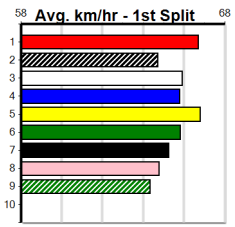

SPORTSBET HT3

Distance: 390m, Race Type: Grade 5 Heat, Total Prizemoney: $2,925
1st: $1,950, 2nd: $600, 3rd: $300, 4th: $75

7

7:19PM
(VIC time)

ASTON TRUMAN (7) was smartly placed here last time and he should be able to break up the field through the bend. PAW KRAMER (6) is a powerful type and he can atone for some luckless runs of late. CAPTAIN ALICE (1) has the good draw.

Watchdog Tips: **7** **6** **1** **3** **Bet:** **Box Quinella 1,6,7 ($10 for 333.33%)**