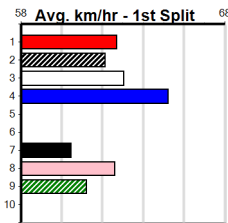

13 RACES TONIGHT

Distance: 390m, Race Type: Maiden, Total Prizemoney: $2,535
1st: $1,680, 2nd: $520, 3rd: $260, 4th: $75

1

5:16PM
(VIC time)

PAW JOLYN (2) has shown a lot of improvement in her past two and she just needs to step on terms. STILTON INDIE (4) has been solidly placed in her two runs and she can settle on the speed. MORAINIE JOKER (1) will be strong in the run home

Watchdog Tips:

2 4 1 6 Bet: Box Quinella 1,2,4 ($10 for 333.33%)