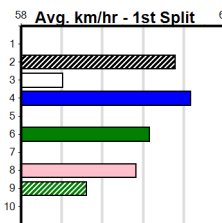

MACEY'S BISTRO

Distance: 390m, Race Type: Maiden, Total Prizemoney: $2,535
1st: $1,680, 2nd: $520, 3rd: $260, 4th: $75

2

5:37PM

(VIC time)

IMPEL (4) was impressive when placed on debut at Geelong and he can go one better tonight.
AUSSIE CAN (2) makes mistakes in his races but he can chase a fast pace and he will make the blue work hard throughout. BELAIR NOMAD (5) has claims

Watchdog Tips: **4** **2** **5** **1** **Bet:** **Box Quinella 2,4,6 ($10 for 333.33%)**

Form	Box	Weight	Dist	Track	Date	Time	BON	Margin	1st/2nd (Time)	PIR	Checked	Comment	W/R	Split 1	S/P	Grade	
1	MAYBE RAIN [M]	<i>Bred to have plenty of early speed, watch betting</i>															
BK	B	Nov-22 FABREGAS															
Trainer: Peter Fulton (Ecklin South)																	
Owner(s): B Fulton																	
$6.00																	
Winning Boxes																	
<table border="1" style="width: 100%;"> <tr> <th>1</th><th>2</th><th>3</th><th>4</th><th>5</th><th>6</th><th>7</th><th>8</th> </tr> <tr> <td>Prize</td><td></td><td></td><td></td><td></td><td></td><td></td><td></td> </tr> <tr> <td>Best</td><td></td><td></td><td></td><td></td><td></td><td></td><td></td> </tr> <tr> <td>Starts</td><td></td><td></td><td></td><td></td><td></td><td></td><td></td> </tr> <tr> <td>Trk/Dst</td><td></td><td></td><td></td><td></td><td></td><td></td><td></td> </tr> <tr> <td>APM</td><td></td><td></td><td></td><td></td><td></td><td></td><td></td> </tr> </table>																	
2	AUSSIE CAN [M]	<i>Makes mistakes but has the motor, main danger</i>															
BK	D	Jul-22 AUSSIE INFRARED															
Trainer: Neville Bischoff (Cohuna)																	
Owner(s): N Bischoff																	
$4.80																	
Winning Boxes																	
<table border="1" style="width: 100%;"> <tr> <th>1</th><th>2</th><th>3</th><th>4</th><th>5</th><th>6</th><th>7</th><th>8</th> </tr> <tr> <td>Prize</td><td></td><td></td><td></td><td></td><td></td><td></td><td></td> </tr> <tr> <td>Best</td><td></td><td></td><td></td><td></td><td></td><td></td><td></td> </tr> <tr> <td>Starts</td><td></td><td></td><td></td><td></td><td></td><td></td><td></td> </tr> <tr> <td>Trk/Dst</td><td></td><td></td><td></td><td></td><td></td><td></td><td></td> </tr> <tr> <td>APM</td><td></td><td></td><td></td><td></td><td></td><td></td><td></td> </tr> </table>																	
3	MIDDLE EARTH [M]	<i>Well beaten on debut, needs more time, tested</i>															
F	D	Nov-22 FERNANDO BALE															
Trainer: Peter Byrne (Koroit)																	
Owner(s): P Byrne																	
$21.00																	
Winning Boxes																	
<table border="1" style="width: 100%;"> <tr> <th>1</th><th>2</th><th>3</th><th>4</th><th>5</th><th>6</th><th>7</th><th>8</th> </tr> <tr> <td>Prize</td><td></td><td></td><td></td><td></td><td></td><td></td><td></td> </tr> <tr> <td>Best</td><td></td><td></td><td></td><td></td><td></td><td></td><td></td> </tr> <tr> <td>Starts</td><td></td><td></td><td></td><td></td><td></td><td></td><td></td> </tr> <tr> <td>Trk/Dst</td><td></td><td></td><td></td><td></td><td></td><td></td><td></td> </tr> <tr> <td>APM</td><td></td><td></td><td></td><td></td><td></td><td></td><td></td> </tr> </table>																	
4	IMPEL [M]	<i>Impressive on debut, good muster, go close</i>															
BK	D	Dec-22 ASTON DEE BEE															
Trainer: Gary Peach (Cape Clear)																	
Owner(s): G Peach																	
$2.60																	
Winning Boxes																	
<table border="1" style="width: 100%;"> <tr> <th>1</th><th>2</th><th>3</th><th>4</th><th>5</th><th>6</th><th>7</th><th>8</th> </tr> <tr> <td>Prize</td><td></td><td></td><td></td><td></td><td></td><td></td><td></td> </tr> <tr> <td>Best</td><td></td><td></td><td></td><td></td><td></td><td></td><td></td> </tr> <tr> <td>Starts</td><td></td><td></td><td></td><td></td><td></td><td></td><td></td> </tr> <tr> <td>Trk/Dst</td><td></td><td></td><td></td><td></td><td></td><td></td><td></td> </tr> <tr> <td>APM</td><td></td><td></td><td></td><td></td><td></td><td></td><td></td> </tr> </table>																	
5	BELAIR NOMAD [M]	<i>Well bred, would have trialled here, keep safe</i>															
BK	D	Nov-22 ASTON RUPEE															
Trainer: Trevor Steel (Nullawarre)																	
Owner(s): G Wickham																	
$9.00																	
Winning Boxes