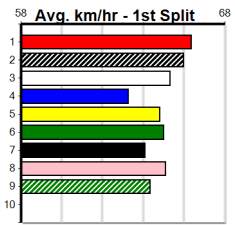

SPORTSBET HT1

Distance: 390m, Race Type: Grade 5 Heat, Total Prizemoney: $2,925
1st: $1,950, 2nd: $600, 3rd: $300, 4th: $75

5
6:44PM
(VIC time)

ECO BALE (3) can be a tad risky at box rise but he has an elite turn of foot and he should find the rail quickly. NIMBLE BENNY (8) is ideally drawn out wide and he will work into the mix in the middle stages. BRIGHT MOON (4) can come out running

Watchdog Tips: 3 8 4 5 Bet: Box Quinella 3,4,8 ($10 for 333.33%)

Main table containing race details for 10 horses, including names, trainers, owners, and performance statistics. Includes sub-tables for 'Winning Boxes' for each race.