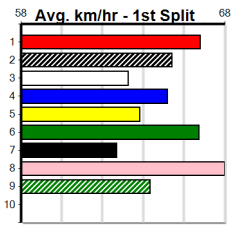

Distance: 450m, Race Type: Grade 5, Total Prizemoney: $2,925
1st: $1,950, 2nd: $600, 3rd: $300, 4th: $75

8

7:43PM

(VIC time)

SYDNEY SHOW (1) has turned in some wonderful performances of late and he is drawn to make every post a winner. KNOCKOUT NORM (2) is better than his form reads and he will be strong in the run home. MYOLA NICK (8) has great mid race pace

Watchdog Tips:

1

2

8

6

Bet:

Win 1

Main table containing race details for 10 races, including horse names, trainers, odds, and winning boxes.