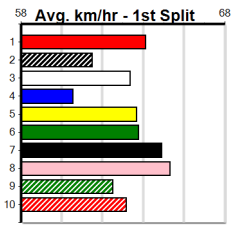

WOOD MOTORCYCLE & MOWER

Distance: 390m, Race Type: Mixed 6/7, Total Prizemoney: $2,925
1st: $1,950, 2nd: $600, 3rd: $300, 4th: $75

11

8:50PM (VIC time)

CRUISING JAMIE (1) was never headed in his handy 22.79 Geelong win and he will exit the same draw tonight. KIA ORA MAGIC (7) was a smart 23.91 Bendigo winner recently and she can stay wide in her races. TINKER LEE (8) has a nice turn of foot

Watchdog Tips: 1 7 8 6 Bet: Win 1

Table with 10 columns: Form, Box, Weight, Dist, Track, Date, Time, BON, Margin, 1st/2nd (Time), PIR, Checked, Comment, W/R, Split 1, S/P, Grade. Contains 10 horse racing entries, each with a detailed form line, trainer name, odds, and winning box information.