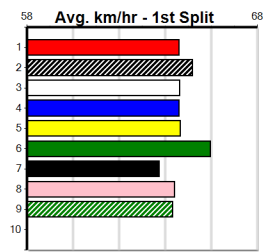

WARRNAMBOOL RACE 13

Distance: 450m, Race Type: Grade 5, Total Prizemoney: $2,925
1st: $1,950, 2nd: $600, 3rd: $300, 4th: $75

GAPING MARGIN (6) has recorded back to back smart wins and she is ideally drawn out wide. GOT A PULSE (3) has a nice turn of foot and he will be in the firing line from the outset. SIR BINGO (1) caught the eye last time out.

Watchdog Tips: 6 3 1 5 Bet: Win 6

SIR BINGO [5] Strong type, drawn to settle close, threat $7.50
RF Dog May-21 Sire: ORSON ALLEN Dam: INVICTUS GLORY
Trainer: Trent Blacker (Mitchell Park)
Winning Distances: < 300m (0) 300 - 399m (0) 400 - 499m (4) 500 - 599m (2) 600 - 699m (0) > 700m (0)
Winning Weights: 30.8(1) 31.3(1) 31.5(1) 32.0(2) 32.2(1)
Box History table and Prize Best Starts table included.

REMARLI [5] Poor strike rate here, needs it easier, tested $16.00
BK Bitch Aug-21 Sire: MEPUNGA BLAZER Dam: MA MA KEOGH
Trainer: Ashley Mcdowall (Nullawarre)
Winning Distances: < 300m (0) 300 - 399m (2) 400 - 499m (1) 500 - 599m (0) 600 - 699m (0) > 700m (0)
Winning Weights: 27.2(1) 27.5(1) 27.7(1)
Box History table and Prize Best Starts table included.

GOT A PULSE [5] Good muster, well graded, looks the danger $5.00
BK Dog Mar-22 Sire: MY REDEEMER Dam: HEADSPACE
Trainer: Ian Hopper (Werribee)
Winning Distances: < 300m (0) 300 - 399m (0) 400 - 499m (3) 500 - 599m (0) 600 - 699m (0) > 700m (0)
Winning Weights: 29.6(1) 30.0(1) 30.2(1)
Box History table and Prize Best Starts table included.

STRIKE A NIGHT [5] Front runner, can push wide, tough ask $9.00
BK Dog May-22 Sire: LOCHINVAR MARLOW Dam: ROCK SINGER
Trainer: John Bray (Smythes Creek)
Winning Distances: < 300m (0) 300 - 399m (3) 400 - 499m (2) 500 - 599m (0) 600 - 699m (0) > 700m (0)
Winning Weights: 32.1(1) 33.3(2) 33.4(1) 33.6(1)
Box History table and Prize Best Starts table included.

SHIZUKA [5] Returned to form last time out, keep safe $4.80
BK Bitch Jan-21 Sire: LOCHINVAR MARLOW Dam: PUZZLES
Trainer: Deb Carr (Mininera)
Winning Distances: < 300m (0) 300 - 399m (0) 400 - 499m (4) 500 - 599m (0) 600 - 699m (0) > 700m (0)
Winning Weights: 27.8(1) 28.4(1) 28.7(1) 29.4(1)
Box History table and Prize Best Starts table included.