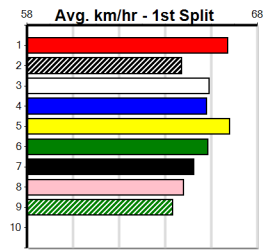

7

7:19PM

(VIC time)

Distance: 390m, Race Type: Grade 5 Heat, Total Prizemoney: $2,925
1st: $1,950, 2nd: $600, 3rd: $300, 4th: $75

ASTON TRUMAN (7) was smartly placed here last time and he should be able to break up the field through the bend. PAW KRAMER (6) is a powerful type and he can atone for some luckless runs of late. CAPTAIN ALICE (1) has the good draw.

Watchdog Tips: 7 6 1 3 Bet: Box Quinella 1,6,7 ($10 for 333.33%)

CAPTAIN ALICE (SA)[5] Showing promise, has the good draw, threat $3.60
Owner(s): The Nineofus (SYN), D Peckham, G Siney, B Schurgott, G Sterzl
Winning Distances: < 300m (0) 300 - 399m (0) 400 - 499m (3) 500 - 599m (1) 600 - 699m (0) > 700m (0)
Box History table and Prize Best Starts Trk/Dts APM statistics.

LUCY JANE [5] Rarely runs a bad race here, place claims $12.00
Owner(s): G Mclauchlan
Winning Distances: < 300m (0) 300 - 399m (2) 400 - 499m (1) 500 - 599m (0) 600 - 699m (0) > 700m (0)
Box History table and Prize Best Starts Trk/Dts APM statistics.

NIMBLE TOMMY [5] Prefer out wide but has good muster, respect $10.00
Owner(s): M Bloom
Winning Distances: < 300m (0) 300 - 399m (1) 400 - 499m (8) 500 - 599m (0) 600 - 699m (0) > 700m (0)
Box History table and Prize Best Starts Trk/Dts APM statistics.

NICE ONE TOM [5] Needs to lead, too much pace in this event $16.00
Owner(s): B Fulton
Winning Distances: < 300m (0) 300 - 399m (2) 400 - 499m (4) 500 - 599m (0) 600 - 699m (0) > 700m (0)
Box History table and Prize Best Starts Trk/Dts APM statistics.

MAC AND CHEESE [5] Promising type but the draw is a worry, risky $7.50
Owner(s): A Lie
Winning Distances: < 300m (0) 300 - 399m (1) 400 - 499m (2) 500 - 599m (0) 600 - 699m (0) > 700m (0)
Box History table and Prize Best Starts Trk/Dts APM statistics.