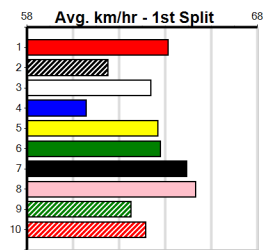

WOOD MOTORCYCLE & MOWER

Distance: 390m, Race Type: Mixed 6/7, Total Prizemoney: $2,925
1st: $1,950, 2nd: $600, 3rd: $300, 4th: $75

CRUISING JAMIE (1) was never headed in his handy 22.79 Geelong win and he will exit the same draw tonight. KIA ORA MAGIC (7) was a smart 23.91 Bendigo winner recently and she can stay wide in her races. TINKER LEE (8) has a nice turn of foot

Watchdog Tips: 1 7 8 6 Bet: Win 1

CRUISING JAMIE [6] Never headed at Geelong, well drawn, yes $2.80
Owner(s): J Mcdowall
Winning Distances: < 300m (0) 300 - 399m (0) 400 - 499m (1) 500 - 599m (1) 600 - 699m (0) > 700m (0)
Box History table and statistics.

GUSTARD ART (NSW)[7] *** SCRATCHED *** $7.50
Owner(s): T Kingcott
Winning Distances: < 300m (0) 300 - 399m (1) 400 - 499m (0) 500 - 599m (0) 600 - 699m (0) > 700m (0)
Box History table and statistics.

WAIRUA'S WAY (NSW)[6] Likely to get crowded early on, prefer to watch $26.00
Owner(s): D Keane
Winning Distances: < 300m (0) 300 - 399m (2) 400 - 499m (0) 500 - 599m (0) 600 - 699m (0) > 700m (0)
Box History table and statistics.

PEGASUS BALE [7] Improving type, good muster, place claims $6.00
Owner(s): B Wheeler
Winning Distances: < 300m (0) 300 - 399m (1) 400 - 499m (0) 500 - 599m (0) 600 - 699m (0) > 700m (0)
Box History table and statistics.

HARDSTYLE GRACIE [6] Needs to lead, unlikely to cross, prefer others $21.00
Owner(s): R Di mauro
Winning Distances: < 300m (0) 300 - 399m (0) 400 - 499m (2) 500 - 599m (0) 600 - 699m (0) > 700m (0)
Box History table and statistics.