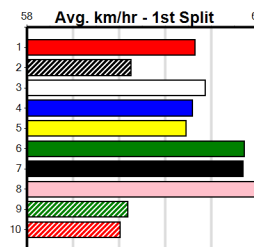

SPORTSBET GREEN TICKS FINAL

Distance: 390m, Race Type: Mixed 6/7 Final, Total Prizemoney: $3,360
1st: $2,250, 2nd: $690, 3rd: $345, 4th: $75

WALTZING BUSTER (8) was a dazzling 22.14 winner here last time and he is ideally drawn out wide. SUPER SEATTLE (6) is a promising speedster and he will be in the firing line from the outset. PAW WHITLEY (3) just needs room early on.

Watchdog Tips: 8 6 3 7 Bet: Win 8

SAINT XAVIER [7] Never headed two runs back, place claims $10.00
RBD Dog Nov-22 Sire: FERNANDO BALE Dam: MEPUNGA STELLAR
Owner(s): P Byrne
Trainer: Peter Byrne (Koroit)
Box History table and Prize Best Starts Trk/Dts APM statistics.

MORAINÉ GLORIA [7] Eye catching run last time, put in exotics $7.50
BD Bitch Oct-21 Sire: SUPERIOR PANAMA Dam: GLORIA BALE
Owner(s): MORAINÉ (SYN), G Judd, S Judd
Trainer: Glenn Judd (Noorat)
Box History table and Prize Best Starts Trk/Dts APM statistics.

PAW WHITLEY (NSW)[7] Shows promise, nice turn of foot, threat $4.00
DKBD Bitch Jan-23 Sire: BERNARDO Dam: FAITHY BALE
Owner(s): B Wheeler
Trainer: Correy Grenfell (Anakie)
Box History table and Prize Best Starts Trk/Dts APM statistics.

SILVER SERVICE (NSW)[6] Still learning, can miss the kick, next time $21.00
BE Dog Feb-23 Sire: BERNARDO Dam: HABITS TO BURN
Owner(s): M Roberts
Trainer: Mark Roberts (Terang)
Box History table and Prize Best Starts Trk/Dts APM statistics.

CINDY'S FIRE [7] Placed in three of four here, place hope again $12.00
BK Bitch Nov-22 Sire: RAW ABILITY Dam: TINKER CINDY
Owner(s): M Rodgers
Trainer: Vito Inguanti (Gnotuk)
Box History table and Prize Best Starts Trk/Dts APM statistics.