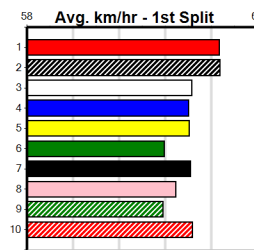

Distance: 390m, Race Type: Mixed 4/5, Total Prizemoney: $3,360
1st: $2,250, 2nd: $690, 3rd: $345, 4th: $75

MYRNIONG STORM (1) smashed the clock at Horsham last time and he is drawn to make every post a winner. ASTON MAI TAI (3) had little luck when resuming and she will be much better for the run. HARAJUKU LASS (7) is an improving type.

Watchdog Tips: 1 3 7 4 Bet: Trifecta 1/3,4,7/3,4,7,8 ($10 - 111.11%)

MYRNIONG STORM (NSW)[5] Broke the clock last time, drawn to lead, yes
Owner(s): T Kingcott
Winning Distances: < 300m (0) 300 - 399m (1) 400 - 499m (3) 500 - 599m (0) 600 - 699m (0) > 700m (0)
Trainer: Paul Mathieson (Myrniong) $1.80

SHERICKA [5] Front runner, will cop too much pressure, no
Owner(s): S Welsh
Winning Distances: < 300m (0) 300 - 399m (1) 400 - 499m (2) 500 - 599m (0) 600 - 699m (0) > 700m (0)
Trainer: Debbie Goudge (Terang) $21.00

ASTON MAI TAI [5] No luck when resuming, can atone, danger
Owner(s): R Borda
Winning Distances: < 300m (0) 300 - 399m (3) 400 - 499m (0) 500 - 599m (0) 600 - 699m (0) > 700m (0)
Trainer: Aimee Drew (Dennington) $10.00

SIT AND WAIT (QLD)[5] Led for a long way last time, respect again
Owner(s): G Elliott
Winning Distances: < 300m (0) 300 - 399m (4) 400 - 499m (4) 500 - 599m (0) 600 - 699m (0) > 700m (0)
Trainer: Garry Elliott (Southern Cross) $6.00

MOTOR HEAD MAXIM [5] Goes well here but this class may test, next time
Owner(s): D Keane
Winning Distances: < 300m (0) 300 - 399m (5) 400 - 499m (0) 500 - 599m (0) 600 - 699m (0) > 700m (0)
Trainer: Danielle Keane (Koroit) $16.00