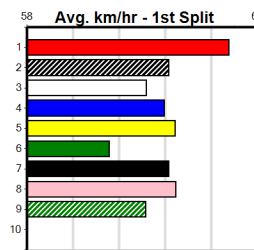

EDWARDS ELECTRICAL

Distance: 390m, Race Type: Grade 7, Total Prizemoney: $2,925
1st: $1,950, 2nd: $600, 3rd: $300, 4th: $75

LAID BACK LASS (8) is armed with a dazzling turn of foot and she can light them up through the bend. SQUEEGEE'S RIDE (5) has good early burn and he will be in the firing line from the outset. SOMETHING GOOD (1) was impressive last time out

Watchdog Tips: 8 5 1 7 Bet: Win 8

SOMETHING GOOD [7] Impressive last time, has the right draw, threat $3.60
BK Bitch Feb-23 Sire: BEWILDERING Dam: INVICTUS COCO
Owner(s): R Staggard
Trainer: Peter Inguanti (Camperdown)

ROCKING ROXY [7] Racing well but this is harder, prefer to watch $16.00
BK Bitch Jan-22 Sire: ALLEN DEED Dam: FLO LAVA
Owner(s): K Howard
Trainer: Kurt Howard (Woolsthorpe)

CONDAH EXPRESS [7] Capable but prefer drawn out wide, next time $10.00
BK Bitch Nov-22 Sire: ZACK MONELLI Dam: WON'T STOP HER
Owner(s): D Keane
Trainer: Mark Keane (Koroit)

INGA BUDDY [7] Rarely wins but never too far away, place $7.50
BE Dog Sep-22 Sire: BEAST UNLEASHED Dam: INGA MIA
Owner(s): P Inguanti
Trainer: Mary Inguanti (Camperdown)

SQUEEGEE'S RIDE [7] Good early burn, getting stronger, main danger $8.00
RBD Dog Jan-23 Sire: ASTON RUPEE Dam: FUGACIOUS
Owner(s): V Lenehan
Trainer: Trent Blacker (Mitchell Park)

1

2

3

4

5