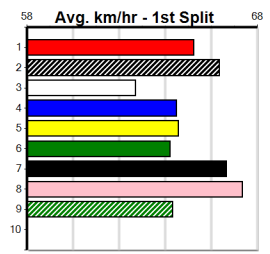

SPORTSBET HT2

Distance: 390m, Race Type: Grade 5 Heat, Total Prizemoney: $2,925
1st: $1,950, 2nd: $600, 3rd: $300, 4th: $75

SERIAL STICKER (7) went seven for seven prior to his past three luckless runs and a clean getaway can see him make amends. ASTON CAYENNE (7) has been consistent to date and he should get a nice cart across early. LISSY FERNANDO (2) may be value

Watchdog Tips: 7 8 2 4 Bet: Trifecta 7/2,4,8/2,4,6,8 ($10 - 111.11%)

Form Box Wgt Dist Track Date Time BON Margin 1st/2nd (Time) PIR Checked Comment WR Split 1 S/P Grade

BELAIR BRAE [5] Hit or miss early, rises in class, prefer others $12.00
Owner(s): P Byrne
Winning Distances: < 300m (0) 300 - 399m (3) 400 - 499m (1) 500 - 599m (0) 600 - 699m (0) > 700m (0)
Box History table and Prize Best Starts table included.

LISSY FERNANDO [5] Runner up in both runs here, can threaten $10.00
Owner(s): J Hopper
Winning Distances: < 300m (0) 300 - 399m (0) 400 - 499m (7) 500 - 599m (0) 600 - 699m (0) > 700m (0)
Box History table and Prize Best Starts table included.

MORAINE MARCO [5] Solid record here but lacking confidence, risky $21.00
Owner(s): MORaine (SYN), G Judd, S Judd
Winning Distances: < 300m (0) 300 - 399m (1) 400 - 499m (2) 500 - 599m (3) 600 - 699m (0) > 700m (0)
Box History table and Prize Best Starts table included.

QILIN BALE [5] Handy effort two runs back, must keep safe $7.50
Owner(s): B Wheeler
Winning Distances: < 300m (0) 300 - 399m (1) 400 - 499m (2) 500 - 599m (1) 600 - 699m (0) > 700m (0)
Box History table and Prize Best Starts table included.

PENNY PINTO [5] Front runner, unlikely to cross, next time $16.00
Owner(s): B Casey
Winning Distances: < 300m (0) 300 - 399m (2) 400 - 499m (3) 500 - 599m (1) 600 - 699m (0) > 700m (0)
Box History table and Prize Best Starts table included.

1

2

3

4

5