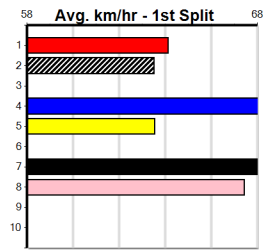

GRV DISTANCERACING

4

6:19PM

(VIC time)

Distance: 650m, Race Type: Special Event, Total Prizemoney: $4,445
1st: $2,990, 2nd: $920, 3rd: $460, 4th: $75

MEPUNGA SURPRISE (7) has the class edge over her rivals and she will appreciate the smaller line-up. PASS MARK (4) owns a handy 37.72 PB here and he will be on the pace from the outset.
VOSS ALI (8) is better than his past few runs and can threaten

Watchdog Tips: **7** **4** **8** **1** **Bet:** **Trifecta 4,7/4,7,8/1,4,7,8 ($10 - 125%)**

1

CANYA VIVI (NSW)[6] Shows promise, toughest test to date, respect **$7.50**
BK Bitch Oct-22 Sire: SHIMA SHINE Dam: JOYFUL Trainer: Matthew Lanigan (Rowsley)
Owner(s): G Lanigan
Winning Distances: < 300m (0) 300 - 399m (0) 400 - 499m (0) 500 - 599m (1) 600 - 699m (1) > 700m (0)
Winning Weights: 26.0(1) 27.0(1)

Run	Dist	Wgt	Track	Date	Time	Margin	1st/2nd (Time)	PIR	Checked	Comment	WR	Split 1	S/P	Grade
3rd (5)	26.2	515	SAP	R10	29-Jul-24	30.79	29.46	10.00	PAW DIMETRA (30.11)	M/6653	.	5.34	$5.80	7
3rd (8)	27.0	450	BAL	R6	23-Aug-24	26.17	25.41	6.00L	MITZI ROCKS (25.79)	M/7756	.	6.91	$9.40	7
6th (8)	27.0	525	MEP	R5	28-Aug-24	30.84	29.95	8.00L	LEROY'S GIRL (30.30)	M/3777	.	5.24	$13.60	X67
2nd (1)	27.0	485	HOR	R7	03-Sep-24	27.66	27.28	3.25L	KURRACA KID (27.45)	M/3333	.	6.71	$3.20	X67
2nd (4)	27.1	650	SHP	R5	09-Sep-24	37.72	37.49	3.5L	JAMARRA (37.49)	Q/1112	.	17.33	$15.80	RW
1st (2)	27.0	660	BAL	R5	18-Sep-24	39.09	39.09	0.05L	PAW HELION/BLACK THUMB	Q/5545	SW	13.58	$4.10	RW
2nd (7)	27.1	730	MEP	R5	25-Sep-24	43.49	43.45	0.75L	VISTA ARGON (43.45)	M/3554	.	5.15	$4.30	RW
6th (2)	27.3	680	GEL	R5	04-Oct-24	40.18	39.74	6.50L	MY MUM ROCKS (39.74)	M/4885	.	19.16	$3.00	RW

Last 3 wins NOT included above

Run	Dist	Wgt	Track	Date	Time	Margin	1st/2nd (Time)	PIR	Checked	Comment	WR	Split 1	S/P	Grade
1st (7)	26.0	515	SAP	R1	22-Jul-24	30.68	29.48	6.00L	FORTY FOUR SONS (31.07)	Q/2251	.	5.18	$9.90	M

Prize Best Starts Trk/Dts APM: $7922.50 FSH 10-2-3-2 0-0-0-0 6660