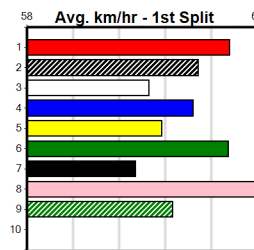

CASSIGN DESIGN

Distance: 450m, Race Type: Grade 5, Total Prizemoney: $2,925
1st: $1,950, 2nd: $600, 3rd: $300, 4th: $75

SYDNEY SHOW (1) has turned in some wonderful performances of late and he is drawn to make every post a winner. KNOCKOUT NORM (2) is better than his form reads and he will be strong in the run home. MYOLA NICK (8) has great mid race pace

Watchdog Tips: 1 2 8 6 Bet: Win 1

Race card for SYDNEY SHOW [5]. Includes dog details, sire/dam, winning distances, weights, and a box history table.

Race card for KNOCKOUT NORM [5]. Includes dog details, sire/dam, winning distances, weights, and a box history table.

Race card for MISS MARY JO [5]. Includes dog details, sire/dam, winning distances, weights, and a box history table.

Race card for WHERE IT BEGAN [5]. Includes dog details, sire/dam, winning distances, weights, and a box history table.

Race card for PERFECT TONIGHT [5]. Includes dog details, sire/dam, winning distances, weights, and a box history table.