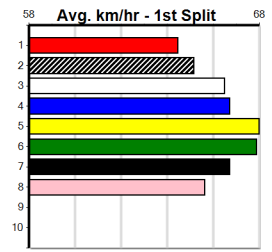

ONE MORE RACE TO GO

Distance: 390m, Race Type: Free For All, Total Prizemoney: $3,360
1st: $2,250, 2nd: $690, 3rd: $345, 4th: $75

MR. BEETS (6) is one of the best provincial speedsters in the game and he should light them up soon after box rise. ASTON ARETHA (5) has won three of her past four and she comes out running, while CORTEZ BALE (4) has a good record here.

Watchdog Tips: 6 5 4 1 Bet: Win 6

Form Box Wgt Dist Track Date Time BON Margin 1st/2nd (Time) PIR Checked Comment W/R Split 1 S/P Grade
ANNA YOU PEST [3] Good record here, well drawn, must keep safe $9.00
BE Bitch Mar-21 Sire: LIGHTNING FRANK Dam: RIXY YA PEST
Owner(s): G Hunt
Trainer: Gary Hunt (Cudgee)

MORAINIE NADIA [3] Form and confidence has tapered off, risky $16.00
F Bitch Sep-21 Sire: HOOKED ON SCOTCH Dam: RADIO SILENT
Owner(s): MORAINIE (SYN), G Judd, S Judd
Trainer: Glenn Judd (Noorat)

SEATS TWO [4] Every chance last time, may need it easier $10.00
BK Bitch Jan-22 Sire: FERAL FRANKY Dam: PICTOR LUCY
Owner(s): D Mckenna
Trainer: Gary Hunt (Cudgee)

CORTEZ BALE (NSW)[4] Slashing winner here last time, can threaten $4.00
BK Dog Feb-22 Sire: BARCIA BALE Dam: IYLEE BALE
Owner(s): A Gurry
Trainer: Andrea Gurry (Nhill)

ASTON ARETHA (NSW)[4] Won 3 of his past 4, faultless early, danger $6.00
BEBD Bitch Feb-22 Sire: BEAST UNLEASHED Dam: FANTASTIC SKYE
Owner(s): R Borda
Trainer: Aimee Drew (Dennington)