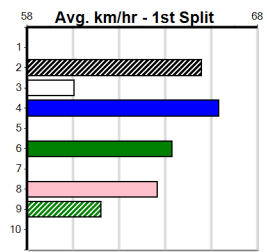

MACEY'S BISTRO

Distance: 390m, Race Type: Maiden, Total Prizemoney: $2,535
1st: $1,680, 2nd: $520, 3rd: $260, 4th: $75

IMPEL (4) was impressive when placed on debut at Geelong and he can go one better tonight. AUSSIE CAN (2) makes mistakes in his races but he can chase a fast pace and he will make the blue work hard throughout. BELAIR NOMAD (5) has claims

Watchdog Tips: 4 2 5 1 Bet: Box Quinella 2,4,6 ($10 for 333.33%)

Main race card table with columns: Form Box, Wgt, Dist, Track, Date, Time, BON, Margin, 1st/2nd (Time), PIR, Checked, Comment, W/R, Split 1, S/P, Grade. Includes race details for MAYBE RAIN, AUSSIE CAN, MIDDLE EARTH, IMPEL, and BELAIR NOMAD.