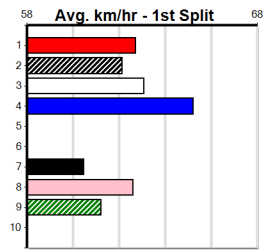

13 RACES TONIGHT

1

5:16PM

(VIC time)

Distance: 390m, Race Type: Maiden, Total Prizemoney: $2,535
1st: $1,680, 2nd: $520, 3rd: $260, 4th: $75

PAW JOLYN (2) has shown a lot of improvement in her past two and she just needs to step on terms. STILTON INDIE (4) has been solidly placed in her two runs and she can settle on the speed. MORaine JOKER (1) will be strong in the run home

Watchdog Tips: **2** **4** **1** **6** **Bet:** Box Quinella 1,2,4 ($10 for 333.33%)

Form Box	Wgt	Dist	Track	Date	Time	BON	Margin	1st/2nd (Time)	PIR	Checked	Comment	WR	Split 1	S/P	Grade				
1	MORaine JOKER [M] Strong type, drawn to settle closer, major player $4.60																		
	RBD	Dog	Jan-23													Sire: HOOKED ON SCOTCH		Dam: MORaine IZZY	
	Owner(s): MORaine (SYN), G Judd, S Judd																		
	Trainer: Peter Fulton (Ecklin South)																		
	Winning Distances: < 300m (0) 300 - 399m (0) 400 - 499m (0) 500 - 599m (0) 600 - 699m (0) > 700m (0)																		
	Winning Weights:																		
	6th (6)	28.3	390	WBL	R2	25-Jul-24	23.15	22.11	8.50L PAW LAUREN (22.57)	S/85				9.51	$15.40	MH			
	3rd (1)	28.6	390	BAL	R2	07-Aug-24	22.74	22.08	2.25L MY MATE NICK (22.59)	Q/33				8.73	$22.20	M			
	5th (3)	27.6	410	HOR	R1	10-Sep-24	23.90	22.93	4.00L TYCOON JILL (23.62)	M/65				10.71	$5.00	M			
	2nd (6)	27.7	410	HOR	R1	24-Sep-24	23.76	22.93	2.50L LEONESSA (23.59)	M/22				10.62	$16.00	M			
4th (7)	28.1	410	HOR	R2	01-Oct-24	23.59	22.85	3.25L ZIPPING MUFASA (23.36)	M/44				10.63	$9.90	M				
Last 3 wins NOT included above																			
Box History																			
Bx	1st	2nd	3rd	4th	5th	6th	7th	8th											
1				1															
2																			
3								1											
4																			
5																			
6		1							1										
7										1									
8																			
Prize	$855.00																		
Best	23.15(6)-25/7/24																		
Starts	5-0-1-1																		
Trk/Dts	1-0-0-0																		
APM	751																		
2	PAW JOLYN (NSW)[M] Impressive in her past two, hard to hold out $2.80																		
	DKBD	Bitch	Jan-23													Sire: CHRISTO BALE		Dam: DYNA UNI	
	Owner(s): B Wheeler																		
	Trainer: Samantha Grenfell (Anakie)																		
	Winning Distances: < 300m (0) 300 - 399m (0) 400 - 499m (0) 500 - 599m (0) 600 - 699m (0) > 700m (0)																		
	Winning Weights:																		
	6th (2)	28.4	390	BAL	R3	11-Sep-24	23.22	22.05	12.00 THAT'S MY COUSIN (22.39)	M/66				8.94	$5.80	M			
	8th (5)	28.0	390	WBL	R1	19-Sep-24	23.40	22.11	14.00 MINI MILKY (22.43)	M/88				9.14	$47.70	M			
	2nd (4)	27.8	390	WBL	R2	26-Sep-24	22.85	22.14	5.50L SAINT XAVIER (22.49)	M/43				9.01	$42.10	M			
	2nd (1)	27.5	390	WBL	R1	03-Oct-24	22.45	21.93	1.5L SOMETHING GOOD (22.35)	M/42				8.84	$3.10	M			
Last 3 wins NOT included above																			
Box History																			
Bx	1st	2nd	3rd	4th	5th	6th	7th	8th											
1		1																	
2									1										
3																			
4		1																	
5														1					
6																			
7																			
8																			
Prize	$1040.00																		
Best	22.45(1)-3/10/24																		
Starts	4-0-2-0																		
Trk/Dts	3-0-2-0																		
APM	1040																		
3	SAINT BARRY [M] Better for the run on debut, can run a drum $9.00																		
	BE	Dog	Nov-22													Sire: FERNANDO BALE		Dam: MEPUNGA STELLAR	
	Owner(s): P Byrne																		
	Trainer: Peter Byrne (Koroit)																		
	Winning Distances: < 300m (0) 300 - 399m (0) 400 - 499m (0) 500 - 599m (0) 600 - 699m (0) > 700m (0)																		
	Winning Weights: