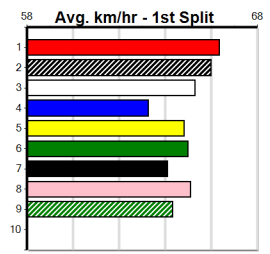

SPORTSBET HT1

Distance: 390m, Race Type: Grade 5 Heat, Total Prizemoney: $2,925
1st: $1,950, 2nd: $600, 3rd: $300, 4th: $75

ECO BALE (3) can be a tad risky at box rise but he has an elite turn of foot and he should find the rail quickly. NIMBLE BENNY (8) is ideally drawn out wide and he will work into the mix in the middle stages. BRIGHT MOON (4) can come out running

Watchdog Tips: 3 8 4 5 Bet: Box Quinella 3,4,8 ($10 for 333.33%)

WESTAR COMMANDER [5] Solid record here but this is harder, place best $7.50
BK Dog Jan-21 Sire: MEPUNGA BLAZER Dam: EYES ADORABLE
Trainer: Andrea Gurry (Nhill)
Winning Distances: < 300m (0) 300 - 399m (3) 400 - 499m (6) 500 - 599m (3) 600 - 699m (0) > 700m (0)
Winning Weights: 34.2(1) 34.5(2) 34.6(2) 34.7(2) 34.8(1) 34.9(1) 35.0(1) 35.2(1) 35.3(1)
3rd (2) 34.3 410 HOR R7 02-Apr-24 23.57 23.24 3.00L FITZROY BALE (23.37) Q/34 . . . 10.42 $5.90 X34
1st (1) 34.2 410 HOR R8 09-Apr-24 23.26 23.26 0.50L FITZROY BALE (23.29) Q/11 . . . 10.21 $6.00 FFA
1st (2) 34.6 390 BAL R11 14-Apr-24 22.49 22.49 0.50L ALL POWER (22.52) Q/32 . . . 8.48 $8.70 5
6th (8) 34.5 410 HOR R7 19-Apr-24 24.58 23.40 17.00L FITZROY BALE (23.41) M/56 . V60 . 10.57 $3.20 FFA
7th (4) 35.1 390 WBL R11 12-Sep-24 23.01 21.89 16.00L OUR TITAN (21.89) M/88 . . . 9.08 $28.40 X45
3rd (4) 34.8 390 WBL R11 19-Sep-24 22.51 22.11 4.00L ASTON ARETHA (22.23) M/53 . . . 8.87 $22.20 X45
2nd (4) 34.0 390 WBL R6 26-Sep-24 22.36 22.14 0.75L FRONT COVER (22.32) M/33 . . . 8.80 $5.20 X45
3rd (2) 35.0 390 WBL R4 03-Oct-24 22.44 21.93 6.00L SHAKA GOES BANG (22.03) M/64 . . . 8.88 $3.90 X45
Last 3 wins NOT included above
1st (3) 35.2 520 GEL R7 04-Aug-23 30.26 30.25 1.5L BLACKPOOL KOA (30.35) M/1111 . . . 5.41 $1.50 5H
1st (2) 35.3 515 SAN R11 12-Oct-23 29.90 29.43 0.50L HERB (29.92) M/1111 . . . 5.07 $3.00 5
1st (1) 34.5 410 HOR R5 19-Mar-24 23.27 23.01 1.25L BERN BY (23.35) Q/11 . . . 10.28 $1.50 5

RIVIERA BALE (NSW)[5] *** SCRATCHED *** $16.00
BK Dog Aug-21 Sire: ORSON ALLEN Dam: HAE ALLEN
Trainer: Samantha Grenfell (Anakie)
Winning Distances: < 300m (0) 300 - 399m (0) 400 - 499m (5) 500 - 599m (1) 600 - 699m (0) > 700m (0)
Winning Weights: 33.0(1) 33.4(1) 33.7(1) 34.0(1) 34.1(1) 34.5(1)
3rd (3) 34.5 515 SAN R12 08-Aug-24 30.11 29.36 6.00L BAKIS BALE (29.70) M/5322 . . . 5.25 $3.40 5
3rd (5) 34.6 515 SAN R10 15-Aug-24 30.04 29.09 7.50L URIEL BALE (29.55) M/2443 . . . 5.14 $6.90 5
5th (1) 34.6 515 SAN R10 22-Aug-24 29.96 29.31 5.50L IRISH LUCY (29.58) M/4334 . . . 5.18 $10.60 5
5th (2) 34.4 525 MEP R4 28-Aug-24 30.32 29.95 3.25L BILLY INTENTION (30.10) M/5455 . . . 5.17 $6.80 5H
2nd (7) 34.6 515 SAP R9 02-Sep-24 30.30 29.85 3.75L WHITE CREST (30.05) M/3112 . . . 5.13 $8.20 X45
4th (1) 34.5 515 SAP R8 09-Sep-24 29.95 29.69 2.50L FLYING GENERAL (29.78) Q/2111 . . . 5.14 $6.40 X45
7th (6) 34.6 400 GEL R6 27-Sep-24 23.37 22.22 13.00L NOCTILUCENT (22.52) M/57 . SW . 8.52 $11.30 5
5th (7) 34.1 425 BEN R11 04-Oct-24 24.56 23.88 8.50L BETTER BANJO (23.99) M/555 . . . 6.69 $16.10 5H
Last 3 wins NOT included above
1st (1) 33.0 525 MEA R12 01-Dec-23 30.33 29.99 3.00L OLLIE'S RUBEN (30.53) M/1111 . . . 5.20 $2.90 5
1st (6) 34.1 450 BAL R6 10-Apr-24 25.42 25.17 0.50L MYSTIC BRAE (25.44) M/533 . . . 6.65 $6.00 5
1st (7) 34.5 410 HOR R7 30-Apr-24 23.20 23.20 3.00L ESKIMO LARRY (23.40) M/21 . . . 10.32 $12.10 X45