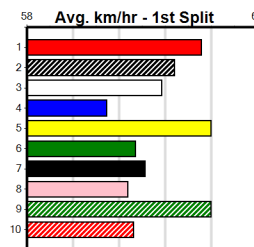

Distance: 400m, Race Type: Grade 5, Total Prizemoney: $2,925
1st: $1,950, 2nd: $600, 3rd: $300, 4th: $75

SUNNY'S ALRIGHT (1) regained some confidence when placed here last time and he is drawn to lead throughout. HEIRARCHY (7) was impressive at Healesville last time and he can work into the mix mid race. COLLINDA LAW (8) was never headed last time

Watchdog Tips: 1 7 8 5 Bet: Win 1

SUNNY'S ALRIGHT [5] Drawn to lead, class edge, hard to hold out $2.60
Owner(s): G Mollison
Sire: SHIMA SHINE Dam: FLOSSING
Trainer: Rhys Fry (Tarneit)

BIG SOLOMONA [5] Front runner, unlikely to cross the red, risky $10.00
Owner(s): FISHOUNDS (SYN), D Fisher, S Fisher
Sire: HOUDINI BOY Dam: ELUSIVE ANAKE
Trainer: Darren Fisher (Lara)

CUBAN CIGAR [5] Goes well here but prefer out wide, tested $8.00
Owner(s): Vi Alskar Hundar (SYN), A Lie, J Sharp
Sire: WALK HARD Dam: HAVANA MISS
Trainer: Jason Sharp (Lara)

CAPITAL GAIN [5] Far from disgraced last time, put in exotics $7.50
Owner(s): MILLIONAIRES (SYN), J Farrugia, A Farrugia
Sire: MY REDEEMER Dam: MADAM BUTTERFLY
Trainer: Elizabeth Lloyd (Anakie)

BEAUTIFUL LIAR [5] Tough draw but has a nice turn of foot, respect $4.80
Owner(s): Eye Candy (SYN), C Wilk, K Gorman
Sire: BERNARDO Dam: EAU ROUGE
Trainer: Christian Wilk (Tanjil South)