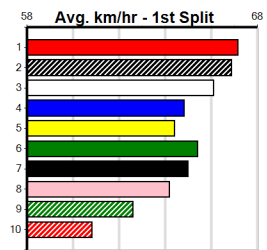

NP ELECTRICAL DAMSELS DASH

Distance: 460m, Race Type: Grade 5, Total Prizemoney: $2,925
1st: $1,950, 2nd: $600, 3rd: $300, 4th: $75

ROSA MARIE (1) has been smartly placed in her two Victorian runs and she is suited back to this distance range. ASTON ZINGARA (2) is better than her past few runs and she can follow the red through early. MISS BLAZE (3) shows promise.

Watchdog Tips: 1 2 3 8 **Bet:** Trifecta 1/2,3,8/2,3,4,8 ($10 - 111.11%)

1

ROSA MARIE (NSW)[5] **Impressive since moving to Victoria, go close** **$2.80**
WBK **Bitch** **Aug-22** **Sire: FERNANDO BALE** **Dam: RITZA RACHELLE** **Trainer: Paul Bartolo (Little River)**
Owner(s): J Scerri
Winning Distances: < 300m (2) 300 - 399m (0) 400 - 499m (0) 500 - 599m (1) 600 - 699m (0) > 700m (0)
Winning Weights: 27.8(1) 28.1(1) 28.2(1)

1st	2nd	3rd	4th	5th	6th	7th	8th
1st (3) 28.1 297 DTO R11 25-Apr-24 17.31 17.03 3.00L ROCKSTAR PIP (17.52) 41 41 5.48 $3.40 M							
1st (3) 28.2 297 DTO R11 02-May-24 17.07 17.07 2.50L STAR ALLY (17.25) 11 11 5.38 $2.40 5							
1st (6) 27.8 520 DTO R9 25-Jul-24 29.78 29.78 5.00L TAKAHI AUSSIE (30.13) 111 111 5.42 $4.20 5							
2nd (6) 27.5 515 SAP R3 23-Sep-24 29.81 29.16 4.00L FLYING MUFFIN (29.54) M/2222 . SW 5.11 $2.30 5							
2nd (6) 27.6 515 SAP R11 30-Sep-24 29.75 29.15 3.00L PAW PIERRE (29.55) M/1112 . . 5.08 5							

Box History

Bx	1st	2nd	3rd	4th	5th	6th	7th	8th
1								
2								
3	2							
4								
5								
6	1	2						
7								
8								

Prize Best $6055.00 **FSH**
Starts 5-3-2-0
Trk/Dts 0-0-0-0
APM 3645

Last 3 wins NOT included above

2

ASTON ZINGARA [5] **Good early burn, gets the gun run, danger** **$4.80**
BK **Bitch** **Mar-22** **Sire: BARCIA BALE** **Dam: GYPSIES LUCK** **Trainer: Aimee Drew (Dennington)**
Owner(s): R Borda
Winning Distances: < 300m (0) 300 - 399m (5) 400 - 499m (1) 500 - 599m (0) 600 - 699m (0) > 700m (0)
Winning Weights: 26.7(1) 26.9(1) 27.0(2) 27.1(1) 27.4(1)

1st	2nd	3rd	4th	5th	6th	7th	8th
2nd (7) 27.4 390 WBL R9 01-Aug-24 22.68 21.93 6.50L ASTON AURELIA (22.25) M/42 . . 8.87 $3.60 X45							
1st (1) 26.9 390 BAL R3 07-Aug-24 22.08 22.08 4.25L TENSION HEAD (22.36) M/11 . . 8.39 $2.60 5							
2nd (2) 26.8 390 WBL R10 15-Aug-24 22.02 21.75 4.00L LEO BALE (21.75) M/22 . . 8.54 $3.40 FFA							
2nd (8) 26.5 450 WBL R6 22-Aug-24 25.40 24.98 1.75L CHEAP RED WINE (25.29) Q/111 . . 6.55 $4.10 5H							
3rd (1) 26.8 450 WBL R8 29-Aug-24 25.31 25.19 2.00L CHEAP RED WINE (25.19) Q/111 . . 6.57 $5.30 5F							
5th (3) 27.0 390 WBL R7 19-Sep-24 22.60 22.11 7.00L LEKTRA TONY (22.11) M/88 . . 9.18 $3.80 X34							
5th (2) 26.9 450 WBL R4 26-Sep-24 25.78 25.40 5.00L PAW LAUREN (25.43) M/545 . . 6.78 $1.70 5							
4th (4) 26.8 425 BEN R10 04-Oct-24 24.39 23.88 7.50L AEROPLANE MODE (23.88) S/755 . . W 6.76 $5.20 5H							

Box History

Bx	1st	2nd	3rd	4th	5th	6th	7th	8th
1								
2		1	3		2			
3		1			1		1	1
4	1			1				
5	1						1	
6								
7	2	1						
8		1						

Prize Best $15685.00 **FSTD**
Starts 20-6-4-3
Trk/Dts 0-0-0-0
APM 8537

Last 3 wins NOT included above