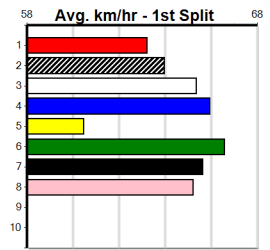

BEACHSIDE SECURITY

Distance: 520m, Race Type: Mixed 4/5, Total Prizemoney: $3,875
1st: $2,600, 2nd: $800, 3rd: $400, 4th: $75

UTRILLO BALE (7) has been brilliant in her past two and she can settle on the speed.
BREAKDOWN (8) has the pace to cross and be in the finish.

Watchdog Tips: 7 8 3 6 **Bet:** Win 7

1

WEBLEC WRANGLER [5] **$10.00**
Every chance last time, needs it easier

BD Dog Jan-22 **Sire: KINLOCH BRAE** **Dam: WEBLEC BELLE**
Owner(s): K Muscat **Trainer: Kylie Muscat (Ocean Grove)**

Winning Distances: < 300m (0) 300 - 399m (0) 400 - 499m (3) 500 - 599m (1) 600 - 699m (1) > 700m (0)

Winning Weights: 32.5(1) 32.8(2) 33.0(1) 33.1(1)

5th (4)	33.0	600	MEP	R8	17-Jul-24	35.07	34.66	6.00L NICKI WHOOP (34.66)	M/4555	.	.	W	9.20	$4.40	X45
7th (5)	32.6	525	MEA	R10	27-Jul-24	30.94	30.09	12.00 WEST STAR (30.10)	M/6777	.	.	.	5.26	$20.50	5
3rd (1)	33.1	525	MEP	R11	31-Jul-24	30.85	29.92	4.00L PENNY'S JADE (30.59)	M/6555	.	.	.	5.38	$2.80	X45
5th (1)	32.3	600	MEP	R8	14-Aug-24	35.25	34.61	9.50L SUNNYSIDE JO (34.61)	M/5555	.	.	.	9.33	$25.90	X45
7th (6)	32.6	600	MEP	R8	28-Aug-24	35.62	33.97	24.00 ETHANOL WATER (33.97)	S/8877	.	.	.	9.52	$29.50	X45
7th (5)	32.6	460	GEL	R7	13-Sep-24	26.62	25.59	15.00 ORLI BALE (25.60)	M/7778	.	.	.	6.96	$102.20	X45
7th (5)	33.3	520	GEL	R8	28-Sep-24	30.66	29.97	10.00 GROOVEBIRD (29.97)	S/8787	.	.	W	5.65	$67.70	X45
2nd (6)	33.5	520	GEL	R7	07-Oct-24	30.35	29.88	2.25L MEATBALL MOLLY (30.21)	M/4222	.	.	.	5.57	$29.00	5

Last 3 wins NOT included above

1st (8)	32.8	450	WBL	R7	15-Apr-24	25.58	25.47	4.50L FAR AWAY TEARS (25.89)	Q/621	.	.	.	6.88	$1.20	6G
1st (2)	32.5	525	MEP	R11	03-Jul-24	30.40	29.83	1.5L SUPER TONE (30.49)	M/5442	.	.	.	5.33	$2.20	5
1st (1)	33.1	600	MEP	R8	10-Jul-24	34.78	34.78	1.00L OUR GIRLS SHOUT (34.85)	M/1111	.	.	SW	9.09	$7.40	X45

Bx	1st	2nd	3rd	4th	5th	6th	7th	8th	
1	1	1	1	1	3			1	2
2	1	2	3	2		2	1	1	
3		1		1					
4		2	1		1				1
5			1		2		3	1	
6		3		1	1	1	1	1	
7	2			1					1
8	1	1		2		2			

Prize Best Starts Trk/Dts APM: $16915.00, 30.35(6)-7/10/24, 52-5-10-5, 3-0-1-0, 7168