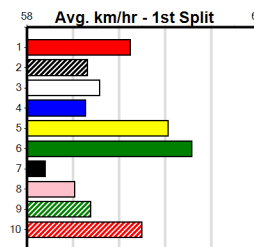

MILLERS MUZZLES

Distance: 460m, Race Type: Maiden, Total Prizemoney: $2,535
1st: $1,680, 2nd: $520, 3rd: $260, 4th: $75

DIABLO SIXTEEN (6) was brilliant when placed here on debut and he will continue to improve with more racing. ELEVATE (8) was far from disgraced in his debut run at Sale and he exits the same draw tonight. FORBES LIGHTNING (1) just needs room early on

Watchdog Tips: **6** **8** **1** **5** **Bet:** **Win 6**

Form Box	Wgt	Dist	Track	Date	Time	BON	Margin	1st/2nd (Time)	PIR	Checked	Comment	W/R	Split 1	S/P	Grade	
1	FORBES LIGHTNING (SA)[M] Prefer out wide but has good muster, threat $4.00															
	F Dog			Sep-22		Sire: FERAL FRANKY			Dam: SWEET ON ME			Trainer: Rose Forbes (Hopetoun Park)				
	Owner(s): R Forbes															
	Winning Distances: < 300m (0) 300 - 399m (0) 400 - 499m (0) 500 - 599m (0) 600 - 699m (0) > 700m (0)															
	Winning Weights:															
	6th (2)	29.2	390	BAL	R2	24-Apr-24	23.42	22.02	11.00 ZOOM BOOM (22.65)	Q/36	.	.	.	8.60	$10.30	MH
	6th (4)	29.7	400	GEL	R2	03-May-24	23.31	22.45	8.00L SERIAL STICKER (22.78)	Q/37	.	.	W	8.58	$14.20	MH
	2nd (8)	29.6	390	BAL	R2	26-Jun-24	22.56	22.01	0.50L SAILAWAY GIN (22.54)	M/33	.	.	W	8.72	$8.30	M
	2nd (7)	29.6	450	BAL	R3	03-Jul-24	25.76	25.11	5.50L MERL'S LAD (25.41)	Q/222	.	.	W	6.76	$4.60	M
	4th (2)	29.8	450	BAL	R1	10-Jul-24	26.42	25.02	9.50L IVORY PYGMY (25.78)	S/536	.	.	W	6.85	$2.20	M
2nd (2)	30.4	515	SAP	R1	04-Aug-24	30.69	29.55	1.5L TAKE A CARNATION (30.60)	Q/3111	.	.	.	5.27	$3.60	M	
8th (4)	29.8	460	GEL	R9	16-Aug-24	28.18	25.44	28.00 PAW ALEXIS (26.28)	M/888	.	.	VO W	7.38	$12.40	RW	
Last 3 wins NOT included above																
Box History																
Bx	1st	2nd	3rd	4th	5th	6th	7th	8th								
1																
2		1														
3				1												
4																
5																
6																
7		1														
8																
Prize Best										$1705.00						
Starts										28.18(4)-16/8/24						
Trk/Dts										7-0-3-0						
APM										1-0-0-0 1023						
2	FANCY FREDA [M] Well beaten on debut, needs more time, tested $16.00															
	WBK Bitch			Dec-22		Sire: FERNANDO BALE			Dam: MEPUNGA FREDA			Trainer: Matt Fenech (Sunshine)				
	Owner(s): M Fenech															
	Winning Distances: < 300m (0) 300 - 399m (0) 400 - 499m (0) 500 - 599m (0) 600 - 699m (0) > 700m (0)															
	Winning Weights:															
	5th (7)	27.2	460	GEL	R2	04-Oct-24	26.94	25.69	13.00 COOPER'S LEGACY (26.04)	Q/235	.	.	.	6.81	$7.80	MH
	Last 3 wins NOT included above															
	Box History															
	Bx	1st	2nd	3rd	4th	5th	6th	7th	8th							
	1															
2																
3																
4																
5																
6																
7																
8																
Prize Best										$0.00						
Starts										26.94(7)-4/10/24						
Trk/Dts										1-0-0-0						
APM										1-0-0-0 0						
3	MIKAELA'S JOY (SA)[M] Hit or miss early, has solid muster, place $10.00															
	BD Bitch			Feb-23		Sire: BARCIA BALE			Dam: LILY PAD			Trainer: Lisa Delbridge (Balliang)				
	Owner(s): A Lapinskas															
	Winning Distances: < 300m (0) 300 - 399m (0) 400 - 499m (0) 500 - 599m (0) 600 - 699m (0) > 700m (0)															
	Winning Weights:															
	2nd (1)	28.0	400	GEL	R2	06-Sep-24	23.06	22.68	3.00L PAW KATTIA (22.86)	M/22	.	.	.	8.61	$6.50	M
	3rd (3)	28.0	390	BAL	R3	11-Sep-24	22.64	22.05	3.75L THAT'S MY COUSIN (22.39)	M/33	.	.	.	8.66	$2.30	M
	5th (2)	28.1	390	WBL	R2	19-Sep-24	23.16	22.11	12.00 WALTZING BUSTER (22.39)	S/45	.	.	.	9.31	$2.70	M
	4th (5)	28.5	410	HOR	R1	24-Sep-24	24.12	22.93	8.00L LEONESSA (23.59)	S/45	.	.	.	10.83	$5.50	M
	2nd (3)	27.8	435	SLE	R2	29-Sep-24	25.07	24.44	1.25L LOTS OF BUGS (24.99)	S/422	.	.	.	5.47	$3.10	MH
8th (6)	27.8	435	SLE	R2	06-Oct-24	25.44	24.16	17.00 SPRING REGENCY (24.28)	S/888	.	.	.	5.61	$33.20	MF	
Last 3 wins NOT included above																
Box History