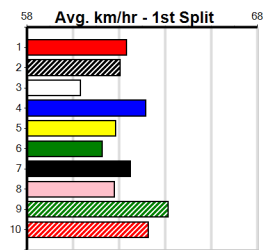

SPORTSBET FINAL

Distance: 460m, Race Type: Maiden Final, Total Prizemoney: $2,925
1st: $1,950, 2nd: $600, 3rd: $300, 4th: $75

TARA'S LILY (4) was simply dominant when scoring here last week and she appears to be a nice prospect. COOPER'S LEGACY (6) is an improving type and he just needs a clear crack mid race. HIGHLY CONNECTED (2) is showing some promise

Watchdog Tips: 4 6 2 8 **Bet:** Win 4

1

FLEETWOOD ODIN [M] **$12.00**

Every chance here last week, needs it easier

BKW Dog Feb-23 Sire: FERNANDO BALE Dam: CIRCLE OF DREAMS
Owner(s): CHAMPAGNE PTN (SYN), S Smith, A Langton Trainer: Angela Langton (Anakie)
Winning Distances: < 300m (0) 300 - 399m (0) 400 - 499m (0) 500 - 599m (0) 600 - 699m (0) > 700m (0)

Winning Weights:

Rank	Dist	Wgt	Track	Date	Time	BON	Margin	1st/2nd (Time)	PIR	Checked	Comment	WR	Split 1	S/P	Grade
8th (6)	31.5	300	HVL	R4	04-Sep-24	17.15	16.39	8.50L PAPA EASY (16.56)	M/8				4.12	$27.60	MH
2nd (6)	31.3	400	GEL	R2	13-Sep-24	23.22	22.65	2.50L PAW WHITLEY (23.05)	M/53				8.88	$10.70	M
3rd (2)	31.2	525	MEP	R3	18-Sep-24	30.82	29.87	9.00L SAINT NIFTY (30.20)	S/6333				5.31	$5.20	M
7th (6)	31.5	525	MEP	R3	25-Sep-24	31.11	29.64	11.00 PAW ZEVA (30.40)	S/7657				5.36	$21.20	M
2nd (8)	31.4	460	GEL	R2	04-Oct-24	26.43	25.69	6.00L COOPER'S LEGACY (26.04)	Q/112				6.70	$9.10	MH

Last 3 wins NOT included above

Box History

Bx	1st	2nd	3rd	4th	5th	6th	7th	8th
1								
2			1					
3								
4								
5								
6		1					1	1
7								
8		1						

Prize Best $1335.00
Starts 26.43(8)-4/10/24
Trk/Dts 5-0-2-1
APM 1-0-1-0
1335

2

HIGHLY CONNECTED [M] **$7.00**

Placed in both runs to date, threat if steps

BD Dog Feb-23 Sire: HIGH EARNER Dam: DEVEL SIXTEEN
Owner(s): Vi Alskar Hundar (SYN), A Lie, J Sharp Trainer: Dylan Sharp (Lara)
Winning Distances: < 300m (0) 300 - 399m (0) 400 - 499m (0) 500 - 599m (0) 600 - 699m (0) > 700m (0)

Winning Weights:

Rank	Dist	Wgt	Track	Date	Time	BON	Margin	1st/2nd (Time)	PIR	Checked	Comment	WR	Split 1	S/P	Grade
3rd (4)	29.8	460	GEL	R4	28-Sep-24	26.23	25.58	0.50L FLEETWOOD EROS (26.20)	M/533				6.74	$15.40	M
3rd (3)	30.0	460	GEL	R1	04-Oct-24	26.34	25.69	6.50L TARA'S LILY (25.89)	M/443				6.69	$7.70	MH

Last 3 wins NOT included above

Box History

Bx	1st	2nd	3rd	4th	5th	6th	7th	8th
1								
2								
3			1					
4			1					
5								
6								
7								
8								

Prize Best $520.00
Starts 26.23(4)-28/9/24
Trk/Dts 2-0-0-2
APM 2-0-0-2
520

3

COUNTY ART [M] **$12.00**

Still learning, may get crowded, prefer others

BEF Dog Nov-22 Sire: FERAL FRANKY Dam: ART NOVEAU
Owner(s): CHAMPAGNE PTN (SYN), S Smith, A Langton Trainer: Angela Langton (Anakie)
Winning Distances: < 300m (0) 300 - 399m (0) 400 - 499m (0) 500 - 599m (0) 600 - 699m (0) > 700m (0)

Winning Weights:

Rank	Dist	Wgt	Track	Date	Time	BON	Margin	1st/2nd (Time)	PIR	Checked	Comment	WR	Split 1	S/P	Grade
4th (1)	32.5	460	GEL	R4	27-Sep-24	26.42	25.56	9.50L PAW RIVAL (25.77)	M/346			W	6.69	$20.40	M
3rd (4)	32.4	460	GEL	R3	04-Oct-24	26.52	25.69	4.75L EXTINCT (26.19)	M/432				6.98	$7.80	MH

Last 3 wins NOT included above

Box History

Bx	1st	2nd	3rd	4th	5th	6th	7th	8th
1								
2								
3								
4				1				
5								
6								
7								
8								

Prize Best $335.00
Starts 26.42(1)-27/9/24
Trk/Dts 2-0-0-1
APM 2-0-0-1
335