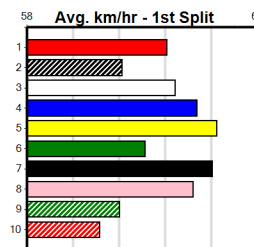

MELBOURNE CONTAINER PARK

Distance: 460m, Race Type: Mixed 6/7, Total Prizemoney: $2,925
1st: $1,950, 2nd: $600, 3rd: $300, 4th: $75

SPRING REGENCY (1) was enormous in his two Sale wins and he appears to be a serious up and comer. PAW RIVAL (7) was a brilliant 25.77 winner here and he just needs to step on terms. PAW ROXY (8) should get a nice cart across early on

Watchdog Tips: 1 7 8 5 Bet: Win 1

Form Box Wgt Dist Track Date Time BON Margin 1st/2nd (Time) PIR Checked Comment W/R Split 1 S/P Grade

SPRING REGENCY (NSW)[6] Massive in his two Sale wins, hard to hold out $2.60
Owner(s): Board Racing (SYN), G Board, S Board, J Board, J Opetaiia, H Board
Trainer: Mark Delbridge (Balliang)

BIG BOY COOPER [6] Improving type but this is harder, prefer others $21.00
Owner(s): C Capuano
Trainer: Clint Capuano (Anakie)

PAW ALEXIS (NSW)[6] Strong type, good record here, place claims $8.00
Owner(s): B Wheeler
Trainer: Mark Delbridge (Balliang)

FLEETWOOD EROS [7] Tough draw, may get crowded early, tested $14.00
Owner(s): CHAMPAGNE PTN (SYN), S Smith, A Langton
Trainer: Angela Langton (Anakie)

EXTRADITED [6] Dominant in his two Warrnambool wins, respect $6.00
Owner(s): A Tullio
Trainer: Daniel Gibbons (Avalon)

1

2

3

4

5