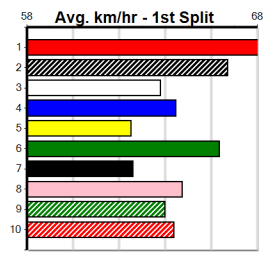

Geelong
10
9:47PM
(VIC time)

SPORTSBET SAME RACE MULTI

Distance: 400m, Race Type: Mixed 6/7, Total Prizemoney: $2,925
1st: $1,950, 2nd: $600, 3rd: $300, 4th: $75

BEND YOUR EAR (2) has a nice turn of foot and he can get to the lead early on. PAW MADDOX (4) is showing promise while CAPTAIN STEVIE (6) looks an improving type.

Watchdog Tips: **2** **4** **6** **8** **Bet:** Trifecta 2/4,6/4,6,8 ($10 - 250%)

1

SPEEDY EASY [7] ***** SCRATCHED ***** **$2.20**
BD Bitch Jan-23 Sire: FERAL FRANKY Dam: NICE AND EASY Trainer: Andrea Chapple (Exford)
Owner(s): J Portelli
Winning Distances: < 300m (0) 300 - 399m (0) 400 - 499m (1) 500 - 599m (0) 600 - 699m (0) > 700m (0)
Winning Weights: 26.8(1)
1st (7) 26.8 400 GEL R3 28-Sep-24 22.54 22.46 1.00L DIABLO SIXTEEN (22.59) Q/11 8.29 $2.00 M
3rd (1) 26.8 400 GEL R10 07-Oct-24 23.01 22.73 4.00L COME AND SEE (22.73) Q/24 8.58 $2.00 X67
Last 3 wins NOT included above

Box History

Bx	1st	2nd	3rd	4th	5th	6th	7th	8th
1			1					
2								
3								
4								
5								
6								
7	1							
8								

Prize Best	$1980.00
Starts	22.54(7)-28/9/24
Trk/Dts	2-1-0-1
APM	2-1-0-1
	1980

2

BEND YOUR EAR [6] **Solid muster, will be up front early, top hope** **$3.40**
BK Dog Feb-22 Sire: FERNANDO BALE Dam: TIME TO TALK Trainer: Martin Galea (Sunshine North)
Owner(s): A Galea
Winning Distances: < 300m (0) 300 - 399m (0) 400 - 499m (2) 500 - 599m (0) 600 - 699m (0) > 700m (0)
Winning Weights: 32.7(1) 32.8(1)
2nd (7) 32.7 400 GEL R3 21-Jun-24 22.78 22.41 0.25L SCOTLAND YARD (22.77) M/33 8.46 $22.20 X67
1st (5) 32.7 400 GEL R9 28-Jun-24 22.67 22.38 0.75L MISS MILLIE (22.71) M/22 8.37 $5.00 7
5th (2) 33.7 400 GEL R10 05-Jul-24 23.15 22.48 8.50L PUNCHY (22.58) Q/34 SW W 8.51 $4.70 X67
7th (6) 33.4 400 GEL R4 12-Jul-24 23.15 22.51 7.00L SCOTLAND YARD (22.66) M/88 8.88 $14.40 X67
3rd (1) 33.2 400 GEL R9 19-Jul-24 22.86 22.49 5.50L ZIPPING CLOONEY (22.49) M/34 8.52 $6.30 RW
3rd (7) 33.0 400 GEL R9 26-Jul-24 23.09 22.39 6.00L HARAJUKU LASS (22.69) M/24 8.51 $3.10 X67
3rd (1) 32.8 400 GEL R10 27-Sep-24 22.85 22.22 2.25L IMPOSTER (22.70) M/33 8.47 $5.60 X67
3rd (6) 32.8 425 BEN R1 04-Oct-24 24.35 23.88 4.50L LIGHTNING RANGE (24.05) M/222 6.65 $4.30 X67
Last 3 wins NOT included above
1st (2) 32.8 400 GEL R2 14-Jun-24 22.79 22.54 0.50L FABIO GIBLET (22.82) Q/12 8.41 $2.90 M

Box History

Bx	1st	2nd	3rd	4th	5th	6th	7th	8th
1		1	2					
2	1				1			
3						1		
4								
5	1							
6		1	1		1		1	
7		1	1					1
8			2					

Prize Best	$6890.00
Starts	22.67(5)-28/6/24
Trk/Dts	16-2-3-6
APM	11-2-1-5
	4082