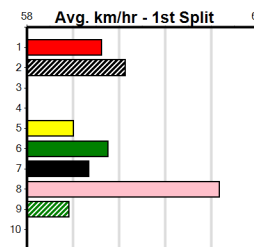

MERV JENNINGS SIGNS

Distance: 400m, Race Type: Maiden, Total Prizemoney: $2,535
1st: $1,680, 2nd: $520, 3rd: $260, 4th: $75

ROMANTIC CITY (1) gave a great sight here two runs back and he is drawn to lead from go to whoa. BRUNO CHOCOLATE (4) is a well bred type and he is in very astute hands, while CERULEAN POPPY (8) was far from disgraced on debut.

Watchdog Tips: **1** **4** **8** **6** **Bet:** **Win 1**

Form Box	Wgt	Dist	Track	Date	Time	BON	Margin	1st/2nd (Time)	PIR	Checked	Comment	WR	Split 1	S/P	Grade		
1	ROMANTIC CITY [M] Impressive two runs back, drawn to lead, yes $2.60																
	F Dog Jan-23 Sire: FERAL FRANKY Dam: KISS YOUR LIPS																
	Owner(s): Vi Alskar Hundar (SYN), A Lie, J Sharp																
	Trainer: Jason Sharp (Lara)																
	Winning Distances: < 300m (0) 300 - 399m (0) 400 - 499m (0) 500 - 599m (0) 600 - 699m (0) > 700m (0)																
	Winning Weights:																
	5th (5) 32.8 400 GEL R2 20-Sep-24 23.43 22.35 16.00 AMRON BOBBY (22.35) M/54 8.85 $23.80 M																
	2nd (1) 32.6 460 GEL R4 28-Sep-24 26.22 25.58 0.25L FLEETWOOD EROS (26.20) Q/111 6.60 $8.50 M																
	6th (6) 32.8 460 GEL R2 04-Oct-24 27.05 25.69 15.00 COOPER'S LEGACY (26.04) M/754 7.04 $6.70 MH																
	Last 3 wins NOT included above																
2	MOTIVATE [M] Placed in two of three, draw suits, place $9.00																
	BE Dog Dec-22 Sire: AUSSIE INFRARED Dam: IT'S A FRENZY																
	Owner(s): G Black																
	Trainer: Lisa Delbridge (Balliang)																
	Winning Distances: < 300m (0) 300 - 399m (0) 400 - 499m (0) 500 - 599m (0) 600 - 699m (0) > 700m (0)																
	Winning Weights:																
	3rd (6) 32.9 435 SLE R4 29-Sep-24 25.66 24.44 11.00 ANCIENT EGYPTIAN (24.92) M/233 5.44 $10.90 MH																
	7th (7) 32.9 390 BAL R10 02-Oct-24 23.38 21.95 19.00 WINTER GOES (22.07) S/55 8.66 $9.70 M																
	3rd (2) 33.2 400 WGL R1 08-Oct-24 23.16 22.58 4.75L VODKA AND ICE (22.83) S/22 8.49 $20.90 M																
	Last 3 wins NOT included above																
3	DAD'S PLUM SAUCE [M] Steady effort on debut, may need more time $12.00																
	WBK Bitch May-22 Sire: FERNANDO BALE Dam: MA'S PLUM JAM																
	Owner(s): G and S MANNION (SYN), G Mannion, S Mannion																
	Trainer: Gary Mannion (Gordon)																
	Winning Distances: < 300m (0) 300 - 399m (0) 400 - 499m (0) 500 - 599m (0) 600 - 699m (0) > 700m (0)																
	Winning Weights:																
	4th (5) 25.4 390 BAL R9 02-Oct-24 22.89 21.95 4.50L NO BAD DEED (22.58) M/73 8.96 $33.10 M																
	Last 3 wins NOT included above																
	4	BRUNO CHOCOLATE (NSW) [M] Well bred, in good hands, sure to have support $6.00															
		BK Dog Feb-23 Sire: FERAL FRANKY Dam: UNLEASH THE FUN															
Owner(s): L Carbone																	
Trainer: John Barbara (Exford)																	
Winning Distances: < 300m (0) 300 - 399m (0) 400 - 499m (0) 500 - 599m (0) 600 - 699m (0) > 700m (0)																	
Winning Weights:																	
Last 3 wins NOT included above																	
5		BARELLEN MOON [M] Had a few chances, draw is a worry, tested $16.00															
		BD Bitch Apr-22 Sire: FERAL FRANKY Dam: BARELLEN PEARL															
		Owner(s): A King															
	Trainer: Alfred King (Sulky)																
	Winning Distances: < 300m (0) 300 - 399m (0) 400 - 499m (0) 500 - 599m (0) 600 - 699m (0) > 700m (0)																
	Winning Weights:																
	3rd (1) 28.2 410 HOR R1 09-Jul-24 24.00 22.97 4.75L SMILING BEE (23.67) M/44 10.68 $15.50 M																
	3rd (4) 28.8 410 HOR R1 16-Jul-24 24.12 23.34 7.50L FOLLOW THE SUN (23.60) M/54 10.68 $17.10 M																
	7th (7) 29.2 425 BEN R2 20-Jul-24 25.24 24.13 14.00 KURRACA KID (24.27) S/788 6.95 $14.80 M																
	6th (5) 29.0 390 BAL R4 31-Jul-24 22.92 22.17 8.00L PAW QUARK (22.36) M/77 8.81 $66.70 MH																
5th (1) 29.2 450 BAL R3 23-Aug-24 26.73 25.41 16.00 MY MUM ROCKS (25.65) S/765 7.00 $43.20 M																	
6th (5) 29.2 390 BAL R2 06-Sep-24 23.40 22.42 4.75L RUXTON SHINE (23.07) M/57 8.91 $13.70 M