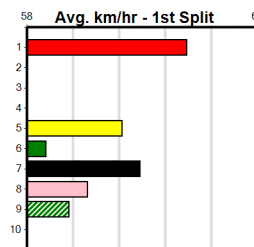

THE BECKLEY CENTRE GEELONG

1

6:44PM

(VIC time)

Distance: 400m, Race Type: Maiden, Total Prizemoney: $2,535
1st: $1,680, 2nd: $520, 3rd: $260, 4th: $75

MANIFESTO (3) is a well bred type and she is sure to have plenty of betting support. WINE LOVER (1) has been well supported in early betting and looks the danger. PAW WAITARA (7) is an improving type.

Watchdog Tips: **3** **1** **7** **8** **Bet:** Box Quinella 1,3,7 ($10 for 333.33%)

Form Box	Wgt	Dist	Track	Date	Time	BON	Margin	1st/2nd (Time)	PIR	Checked	Comment	WR	Split 1	S/P	Grade	
1	WINE LOVER [M] Better for the run on debut, well backed early on $2.50															
	BK Dog Oct-22 Sire: CATCH THE THIEF Dam: SOMERTON MAY Trainer: Dallan Klemke (Lara)															
	Owner(s): Ghost Syndicate (SYN), L Cardillo, G Roberts, B Markovic															
	Winning Distances: < 300m (0) 300 - 399m (0) 400 - 499m (0) 500 - 599m (0) 600 - 699m (0) > 700m (0)															
	Winning Weights:															
	4th (4) 33.5 400 GEL R9 07-Oct-24 23.20 22.73 7.00L ETERNIA (22.73) S/44 8.66 $30.50 M															
	Box History															
	<table border="1"> <thead> <tr><th>Bx</th><th>1st</th><th>2nd</th><th>3rd</th><th>4th</th><th>5th</th><th>6th</th><th>7th</th><th>8th</th></tr> </thead> <tbody> <tr><td>1</td><td></td><td></td><td></td><td></td><td></td><td></td><td></td><td></td></tr> <tr><td>2</td><td></td><td></td><td></td><td></td><td></td><td></td><td></td><td></td></tr> <tr><td>3</td><td></td><td></td><td></td><td></td><td></td><td></td><td></td><td></td></tr> <tr><td>4</td><td></td><td></td><td></td><td>1</td><td></td><td></td><td></td><td></td></tr> <tr><td>5</td><td></td><td></td><td></td><td></td><td></td><td></td><td></td><td></td></tr> <tr><td>6</td><td></td><td></td><td></td><td></td><td></td><td></td><td></td><td></td></tr> <tr><td>7</td><td></td><td></td><td></td><td></td><td></td><td></td><td></td><td></td></tr> <tr><td>8</td><td></td><td></td><td></td><td></td><td></td><td></td><td></td><td></td></tr> </tbody> </table>															
	Prize Best $75.00															
	Starts 23.20(4)-7/10/24															
Trk/Dts 1-0-0-0																
APM 1-0-0-0 75																
Last 3 wins NOT included above																
2	PIGHOLA RALPHY (NSW)[M] *** SCRATCHED *** $3.00															
	BK Dog Feb-23 Sire: FERAL FRANKY Dam: UNLEASH THE FUN Trainer: Andrea Chapple (Exford)															
	Owner(s): L Carbone															
	Winning Distances: < 300m (0) 300 - 399m (0) 400 - 499m (0) 500 - 599m (0) 600 - 699m (0) > 700m (0)															
	Winning Weights:															
	Box History															
	<table border="1"> <thead> <tr><th>Bx</th><th>1st</th><th>2nd</th><th>3rd</th><th>4th</th><th>5th</th><th>6th</th><th>7th</th><th>8th</th></tr> </thead> <tbody> <tr><td>1</td><td></td><td></td><td></td><td></td><td></td><td></td><td></td><td></td></tr> <tr><td>2</td><td></td><td></td><td></td><td></td><td></td><td></td><td></td><td></td></tr> <tr><td>3</td><td></td><td></td><td></td><td></td><td></td><td></td><td></td><td></td></tr> <tr><td>4</td><td></td><td></td><td></td><td></td><td></td><td></td><td></td><td></td></tr> <tr><td>5</td><td></td><td></td><td></td><td></td><td></td><td></td><td></td><td></td></tr> <tr><td>6</td><td></td><td></td><td></td><td></td><td></td><td></td><td></td><td></td></tr> <tr><td>7</td><td></td><td></td><td></td><td></td><td></td><td></td><td></td><td></td></tr> <tr><td>8</td><td></td><td></td><td></td><td></td><td></td><td></td><td></td><td></td></tr> </tbody> </table>															
	Prize Best $0															
	Starts FSH															
	Trk/Dts 0-0-0-0															
APM 0-0-0-0 0																
Last 3 wins NOT included above																
3	MANIFESTO [M] Dam has produced some classy types, danger $3.60															
	BD Bitch Jan-23 Sire: FERAL FRANKY Dam: PHANTOM MIME Trainer: Angela Langton (Anakie)															
	Owner(s): Farrugia Smith (SYN), G Farrugia, S Smith															
	Winning Distances: < 300m (0) 300 - 399m (0) 400 - 499m (0) 500 - 599m (0) 600 - 699m (0) > 700m (0)															
	Winning Weights:															
	Box History