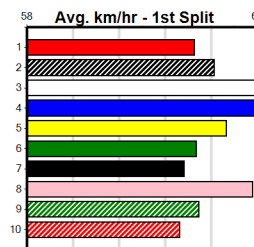

GEELONG PRINTING

Distance: 400m, Race Type: Mixed 4/5, Total Prizemoney: $3,360
1st: $2,250, 2nd: $690, 3rd: $345, 4th: $75

RIENDO (3) is one of the best beginners in the game and she will turn for home with a nice break.
SHEEZEL (4) has been brilliant since moving to Victoria and he can follow the three across early on.
NEVER BE ALONE (8) can come out running

Watchdog Tips: **3** **4** **8** **6** **Bet:** **Win 3**

Form Box	Wgt	Dist	Track	Date	Time	BON	Margin	1st/2nd (Time)	PIR	Checked	Comment	WR	Split 1	S/P	Grade

COMBO COL [5] **Down on confidence, draw helps, place claims** **$12.00**

BK Dog May-22 Sire: NEED MY MONEYNOW Dam: SAINT WEST
Owner(s): B Peart
Trainer: Robert Britton (Lara)

Winning Distances: < 300m (0) 300 - 399m (0) 400 - 499m (3) 500 - 599m (1) 600 - 699m (0) > 700m (0)

Winning Weights: 32.4(1) 32.6(1) 33.1(1) 33.4(1)

1st (8)	33.4	400	GEL	R9	26-Apr-24	22.57	22.29	2.00L TALCOTT BALE (22.70)	M/11				8.45	$3.70	X67
1st (6)	33.1	400	GEL	R12	03-May-24	22.61	22.45	1.5L GAYLE BALE (22.70)	M/22				8.36	$4.80	5
2nd (6)	33.1	520	GEL	R7	07-May-24	30.42	30.39	0.50L WHERE IT BEGAN (30.39)	M/1111				5.46	$1.60	RW
2nd (4)	33.1	525	MEA	R12	18-May-24	30.27	29.96	2.75L YOGEN BALE (30.09)	M/1222				5.07	$7.80	5
3rd (5)	33.1	525	MEA	R10	25-May-24	30.38	29.89	5.50L SAVANNAH RIOT (30.02)	S/5443				5.30	$2.90	5
8th (3)	33.3	425	BEN	R5	07-Jun-24	24.90	23.85	15.00L SUMMER KOBIE (23.85)	M/888				6.77	$2.70	SH
5th (6)	34.4	400	GEL	R11	28-Sep-24	22.95	22.46	7.00L SUPER TONE (22.46)	M/66				8.61	$4.80	X45
5th (5)	34.0	400	GEL	R11	07-Oct-24	22.98	22.73	3.00L DESIRED PATH (22.77)	M/56				8.65	$11.10	X45

Last 3 wins NOT included above

1st (5)	32.6	425	BEN	R3	01-Mar-24	24.10	23.62	4.25L DARRA SAPPHIRE (24.39)	M/111				6.60	$1.90	M
1st (6)	32.4	525	MEP	R11	13-Mar-24	30.52	30.03	1.5L BUN TORNADO (30.62)	M/3231		SW		5.11	$6.70	X67

Box History

Bx	1st	2nd	3rd	4th	5th	6th	7th	8th
1								
2								
3								1
4		1						
5	1		1		1			
6	2	1			1			
7						1	1	
8	1							1

Prize Best Starts Trk/Dts APM
$11155.00
22.57(8)-26/4/24
13-4-2-1
4-2-0-0
3580

PHIL'S NO ANGEL [5] **Racing well but this is harder, prefer to watch** **$16.00**

BK Dog Mar-22 Sire: ASTON DUKE Dam: STARLIGHT JILL
Owner(s): BEERS FOR THE BOYS (SYN), D Baldwin, D Chillingsworth, P Rattray
Trainer: Thomas Wark (Rushworth)

Winning Distances: < 300m (0) 300 - 399m (3) 400 - 499m (3) 500 - 599m (0) 600 - 699m (0) > 700m (0)

Winning Weights: 30.0(2) 30.1(1) 30.3(1) 30.5(2)

5th (7)	30.9	435	SLE	R4	21-Aug-24	25.73	24.64	5.50L ELENA'S JEBRYNAH (25.36)	S/333				5.47	$6.30	RW
3rd (6)	30.3	425	BEN	R12	30-Aug-24	24.28	23.73	4.75L SUNNY'S ALRIGHT (23.95)	M/222				6.63	$2.50	5
5th (5)	30.4	390	SHP	R3	09-Sep-24	22.48	22.15	4.00L TROPIC MAN (22.21)	M/34				8.46	$6.00	5
3rd (1)	30.3	425	BEN	R12	13-Sep-24	24.18	23.70	2.25L SIMPLY STYLISH (24.03)	M/211				6.53	$2.30	5NP
1st (8)	30.0	390	BAL	R14	18-Sep-24	22.21	21.78	5.50L MARINO (22.60)	M/11				8.40	$3.30	5
1st (8)	30.3	425	BEN	R10	25-Sep-24	24.21	24.05	0.75L FULL SPEED AHEAD (24.25)	M/211				6.53	$2.50	5
1st (4)	30.0	390	SHP	R13	30-Sep-24	22.08	22.08	4.75L KENTUCKY GUS (22.40)	Q/11				8.33	$1.40	5
3rd (4)	29.9	390	SHP	R12	07-Oct-24	22.45	22.08	5.50L WAR TIME NOVELTY (22.08)	M/12				8.40	$5.20	X34

Last 3 wins NOT included above

1st (3)	30.1	425	BEN	R1	03-May-24	24.19	23.69	0.25L DARRA SAPPHIRE (24.20)	M/111				6.55	$11.40	M
1st (6)	30.5	425	BEN	R2	05-Jun-24	24.17	24.06	0.50L HIGH COTTON (24.19)	M/111				6.51	$2.80	7
1st (1)	30.5	390	SHP	R9	08-Jul-24	22.18	22.00	4.00L BONE SHAKER (22.46)	Q/11				8.36	$1.70	X67