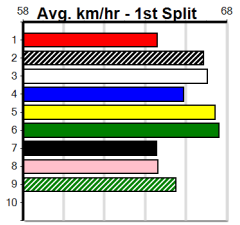

Healesville

OUTER EAST FOOTBALL NETBALL COMP

5

11:34AM

(VIC time)

Distance: 300m, Race Type: Grade 5 T3, Total Prizemoney: \$1,530
1st: \$1,000, 2nd: \$320, 3rd: \$160, 4th: \$50

SLIPPERY SHARK (6) has met some speedy types in his recent racing and he will find this much easier today. NEW ARRANGEMENT (2) was a good all the way winner here last start and he could be prominent throughout again.