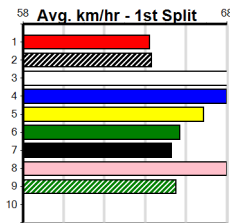

GORSKI ENGINEERING

Distance: 300m, Race Type: Grade 5 T3, Total Prizemoney: $1,530
1st: $1,000, 2nd: $320, 3rd: $160, 4th: $50

11

1:22PM
(VIC time)

WALTZING BLAZE (8) was a solid all the way winner here 2 starts back and he has the speed to cross and lead from go to whoa. CONTRALTO (7) is well drawn in this and she can muster up soon after box rise and be prominent throughout.

Watchdog Tips: **8** **7** **1** **5** **Bet:** **Trifecta 8/1,7/1,5,7 ($10 - 250%)**