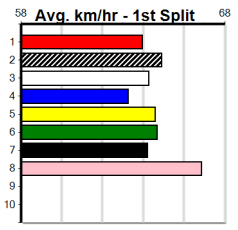

PITSTOP MOWER REPAIRS

Distance: 350m, Race Type: Grade 5 T3, Total Prizemoney: $1,530
1st: $1,000, 2nd: $320, 3rd: $160, 4th: $50

8

12:32PM

(VIC time)

ZIPPING OLAF (1) loves racing up the straight here and he looks hard to hold out from the gun draw after his top 19.31 win here 3 starts back. CLARK (5) can explode once fully balanced and he can challenge with even luck in running.

Watchdog Tips: **1** **5** **2** **7** **Bet:** **Win 1**