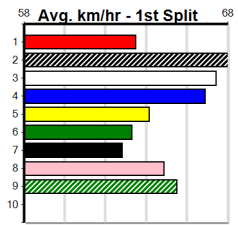

SPORTSBET NOBODY DOES IT EASIER

Distance: 300m, Race Type: Grade 5 T3, Total Prizemoney: \$1,530
1st: \$1,000, 2nd: \$320, 3rd: \$160, 4th: \$50

12

1:42PM

(VIC time)

SIDEWINDER (4) has been racing in fine fashion of late and she looks like the one to beat with an ounce of luck early in this. BURRA BRICE (8) showed good speed in his smart last start win and he could be right in the finish again.