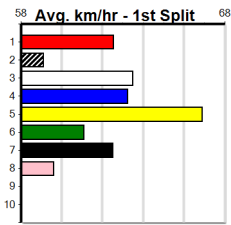

SPORTSBET GREEN TICKS

Distance: 300m, Race Type: Tier 3 - Maiden, Total Prizemoney: $1,530
1st: $1,000, 2nd: $320, 3rd: $160, 4th: $50

1
10:24AM
(VIC time)

ARCHER NINE (8) has recorded good placings in her last two starts and she could be the one to beat in a race of this nature. DOUBLE INFRARED (3) was far from disgraced on debut here 3 starts back and he could be the main danger.

Watchdog Tips: **8** **3** **5** **2** **Bet:** **Win 8**

Form	Box	Weight	Dist	Track	Date	Time	BON	Margin	1st/2nd (Time)	PIR	Checked	Comment	W/R	Split 1	S/P	Grade

1 BARRY'S GAZE [M] *Resuming, had a lot of chances now, place best.*
BK D Dec-19 DYNA LACHLAN STELLA'S GRACE **$5.50**

3rd (1)	32.4	350	TRA	R1	06-Apr-24	20.51	19.91	4.75	LSCOTT CRUSH (20.19)	M/42	.	.	.	6.91	$3.70	M
4th (3)	31.9	350	TRA	R1	15-Apr-24	20.46	19.87	5.00	L DASHER BALE (20.12)	M/32	.	.	.	6.93	$5.10	M
8th (8)	31.7	395	TRA	R2	29-Apr-24	23.31	22.39	8.00	L INDESTRUCT (22.76)	M/877	.	.	.	4.01	$16.50	T3-M
7th (2)	31.3	300	HVL	R10	19-Aug-24	17.69	16.86	6.50	L ROOFTOP SHOUT (17.24)	M/7	.	.	.	4.10	$76.80	T3-M

Owner(s): J Stemmer

Winning Boxes							
1	2	3	4	5	6	7	8
Prize							
Best							
Starts							
Trk/Dst							
APM							

2 WITCHER ROSE [M] *Better effort when placed last start, can threaten*
BD D Dec-22 MAGICAL BALE SHANTELE ROSE **$6.50**

7th (8)	33.2	435	SLE	R1	22-Sep-24	25.58	24.32	16.00	L PRINCESS MONARCH (24.49)	S/788	.	.	.	5.48	$8.20	M
5th (6)	33.1	435	SLE	R2	29-Sep-24	26.35	24.44	20.00	L LOTS OF BUGS (24.99)	M/667	.	.	.	5.54	$10.10	MH
3rd (6)	33.3	300	HVL	R2	04-Oct-24	17.39	16.70	3.25	L MAGIC SNOWDROP (17.17)	M/3	.	.	.	4.10	$38.00	T3-M

Owner(s): S Chignell

Winning Boxes							
1	2	3	4	5	6	7	8
Prize							
Best							
Starts							
Trk/Dst							
APM							

3 DOUBLE INFARED (NSW)[M] *Far from disgraced here on debut 3 back, danger.*
BK D Nov-22 AUSSIE INFRARED DOUBLE BLUFF **$8.00**

5th (4)	33.0	300	HVL	R1	04-Sep-24	17.31	16.39	9.50	L GIACOMO (16.67)	S/7	.	.	.	4.12	$29.20	MH
6th (3)	33.3	400	WGL	R3	10-Sep-24	23.74	22.52	13.00	L SWEET CANNELLONI (22.88)	M/77	.	.	.	8.68	$35.70	M
7th (1)	32.4	400	WGL	R1	19-Sep-24	24.05	22.83	18.00	L REALITY BEST (22.83)	S/67	.	.	.	8.65	$11.80	M

Owner(s): Hard Earnt Thirst (SYN), G Pask, G Browney, G Pask, J Baxter, D Brown

Winning Boxes							
1	2	3	4	5	6	7	8
Prize							
Best							
Starts							
Trk/Dst							
APM							

4 RAPHAEL ZEAL [M] *Can show early speed but place looks best.*
BK D Jun-22 SUPERIOR PANAMA ZEAL SENSATION **$10.00**

5th (8)	31.1	390	SHP	R2	08-Aug-24	23.32	22.32	8.50	L BOROUGH BOUND (22.73)	M/33	.	.	.	8.92	$5.90	T3-M
6th (3)	30.8	300	HVL	R10	19-Aug-24	17.61	16.86	5.50	L ROOFTOP SHOUT (17.24)	S/2	.	.	.	4.04	$40.80	T3-M
6th (7)	30.1	300	HVL	R1	26-Aug-24	17.50	16.68	7.00	L CHEWBACCA (17.02)	S/7	.	.	.	4.23	$22.30	T3-M
5th (7)	31.6	390	WBL	R3	07-Oct-24	23.29	22.32	9.50	L WHIPSTICK SERENA (22.62)	M/34	.	.	.	9.04	$8.70	M

Owner(s): Real zeal (SYN), M Tabb, S Tabb

Winning Boxes							
1	2	3	4	5	6	7	8
Prize							
Best							
Starts							
Trk/Dst							
APM							

5 PUT IT TOGETHER [M] *Shown talent in his 2 starts, chance with luck.*
F D Feb-23 ASTON RUPEE FLYRITE **$4.20**

3rd (6)	35.9	300	HVL	R1	22-Sep-24	17.31	16.59	6.00	L CANYA WILDFIRE (16.91)	S/7	.	.	.	4.17	$6.70	MH
7th (7)	36.2	350	HVL	R2	29-Sep-24	20.09	19.20	9.00	L MINH ZOE (19.50)	S/7	.	.	.	6.78	$2.90	M

Owner(s): M Collyer

Winning Boxes							
1	2	3	4	5	6	7	8
Prize							
Best							
Starts							
Trk/Dst							
APM