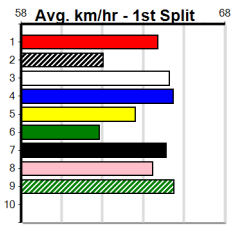

DOWNLOAD THE WATCHDOG APP

Distance: 300m, Race Type: Grade 5 T3, Total Prizemoney: $1,530
1st: $1,000, 2nd: $320, 3rd: $160, 4th: $50

4

11:19AM

(VIC time)

GLORIOUS GLORY (9) gets a run and is a great show. ROMENA CHARM (7) can come out running in her races and she may prove hard to catch if she can cross and find the arm here. TASMAN HOPE (3) can race on the speed from the outset.

Watchdog Tips:

6

7

3

2

Bet:

Win 9

Main table containing race details for 10 races. Each race entry includes horse name, trainer, owner, jockey, weight, distance, track, date, time, BON, Margin, 1st/2nd (Time), PIR, Checked, Comment, W/R, Split 1, S/P, Grade, and prize money. It also includes 'Winnings Boxes' and 'APM' information.