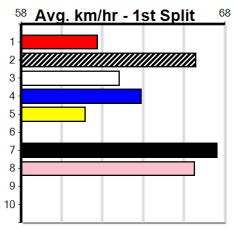

CENTRAL SCAFFOLDS (2-3 WINS)

Distance: 300m, Race Type: Tier 3 - Restricted Win, Total Prizemoney: $1,530
1st: $1,000, 2nd: $320, 3rd: $160, 4th: $50

Watchdog Tips: 4 8 7 2 Bet: Trifecta 4/2,7,8/2,6,7,8 ($10 - 111.11%)

PATH TO NIRVANA (4) has recorded explosive wins here in 2 of his last 3 starts and he looks like the one to beat again today. DAMAGED PANEL (8) has recorded both career wins from wide draws and she could be the main danger in this.

Main table containing race details for 10 races, including horse names, trainers, odds, and winning boxes.