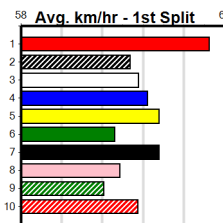

Healesville

MR HUMMER LIMOS (1-2 WINS)

Distance: 350m, Race Type: Tier 3 - Restricted Win, Total Prizemoney: \$1,530
1st: \$1,000, 2nd: \$320, 3rd: \$160, 4th: \$50

6

11:54AM

(VIC time)

DISCO GIZMO (1) is drawn to race on the speed from the outset in this and he may prove hard to catch if he can find the front. CRUISING AMY (7) has produced good efforts in her last few starts here and she could be right in the finish again.