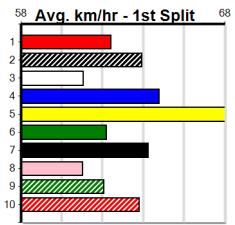

Healesville

JASON McKEOWN PHOTOGRAPHY

Distance: 300m, Race Type: Tier 3 - Grade 7, Total Prizemoney: $1,530
1st: $1,000, 2nd: $320, 3rd: $160, 4th: $50

3

10:56AM
(VIC time)

CLASSIC WYNSTAN (5) can set the tempo from his tough draw and he looks like the one to beat after some good recent placings. ATHENIAN GODDESS (7) recorded a good all the way maiden win here 4 starts back and looks like a big danger.

Watchdog Tips:

5

7

6

1

Bet:

Win 5

Form	Box	Weight	Dist	Track	Date	Time	BON	Margin	1st/2nd (Time)	PIR	Checked	Comment	W/R	Split 1	S/P	Grade	Winnings Boxes								
1 CACHI [7]																		Winnings Boxes							
<i>Placed in 3 of her last 4 starts, big chance here.</i>																		<table border="1"> <tr><td>1</td><td>2</td><td>3</td><td>4</td><td>5</td><td>6</td><td>7</td><td>8</td></tr> <tr><td></td><td></td><td></td><td></td><td></td><td></td><td></td><td>1</td><td></td><td></td><td></td><td></td><td></td><td></td><td></td><td></td><td></td><td></td></tr> <tr><td>Prize</td><td colspan="7"></td><td>$2,895.00</td><td colspan="7"></td></tr> <tr><td>Best</td><td colspan="7"></td><td>17.08</td><td colspan="7"></td></tr> <tr><td>Starts</td><td colspan="7"></td><td>31-1-4-2</td><td colspan="7"></td></tr> <tr><td>Trk/Dst</td><td colspan="7"></td><td>6-0-2-1</td><td colspan="7"></td></tr> <tr><td>APM</td><td colspan="7"></td><td>$681</td><td colspan="7"></td></tr> </table>							
2 MAJOR BASIL [7]																		Winnings Boxes							
<i>Can show early speed but place looks best.</i>																		<table border="1"> <tr><td>1</td><td>2</td><td>3</td><td>4</td><td>5</td><td>6</td><td>7</td><td>8</td></tr> <tr><td></td><td></td><td>1</td><td></td><td></td><td></td><td></td><td></td><td></td><td></td><td></td><td></td><td></td><td></td><td></td><td></td><td></td><td></td></tr> <tr><td>Prize</td><td colspan="7"></td><td>$1,895.00</td><td colspan="7"></td></tr> <tr><td>Best</td><td colspan="7"></td><td>17.35</td><td colspan="7"></td></tr> <tr><td>Starts</td><td colspan="7"></td><td>18-1-1-0</td><td colspan="7"></td></tr> <tr><td>Trk/Dst</td><td colspan="7"></td><td>7-0-0-0</td><td colspan="7"></td></tr> <tr><td>APM</td><td colspan="7"></td><td>$1238</td><td colspan="7"></td></tr> </table>							
3 WALTZING INFERNO [7]																		Winnings Boxes							
<i>Likely to find these a bit too quick, tested here.</i>																		<table border="1"> <tr><td>1</td><td>2</td><td>3</td><td>4</td><td>5</td><td>6</td><td>7</td><td>8</td></tr> <tr><td></td><td></td><td></td><td></td><td></td><td></td><td></td><td>1</td><td></td><td></td><td></td><td></td><td></td><td></td><td></td><td></td><td></td><td></td></tr> <tr><td>Prize</td><td colspan="7"></td><td>$1,480.00</td><td colspan="7"></td></tr> <tr><td>Best</td><td colspan="7"></td><td>17.27</td><td colspan="7"></td></tr> <tr><td>Starts</td><td colspan="7"></td><td>16-1-1-1</td><td colspan="7"></td></tr> <tr><td>Trk/Dst</td><td colspan="7"></td><td>13-1-0-1</td><td colspan="7"></td></tr> <tr><td>APM</td><td colspan="7"></td><td>$760</td><td colspan="7"></td></tr> </table>							
4 NURSE ROSIE [7]																		Winnings Boxes							
<i>Handy placings in her last 2 starts here, respect.</i>																		<table border="1"> <tr><td>1</td><td>2</td><td>3</td><td>4</td><td>5</td><td>6</td><td>7</td><td>8</td></tr> <tr><td></td><td></td><td></td><td></td><td></td><td></td><td></td><td>1</td><td></td><td></td><td></td><td></td><td></td><td></td><td></td><td></td><td></td><td></td></tr> <tr><td>Prize</td><td colspan="7"></td><td>$4,060.00</td><td colspan="7"></td></tr> <tr><td>Best</td><td colspan="7"></td><td>17.08</td><td colspan="7"></td></tr> <tr><td>Starts</td><td colspan="7"></td><td>48-1-4-5</td><td colspan="7"></td></tr> <tr><td>Trk/Dst</td><td colspan="7"></td><td>13-0-0-2</td><td colspan="7"></td></tr> <tr><td>APM</td><td colspan="7"></td><td>$1002</td><td colspan="7"></td></tr> </table>							
5 CLASSIC WYNSTAN [7]																		Winnings Boxes							
<i>Racing well, can set the tempo early, one to beat.</i>																		<table border="1"> <tr><td>1</td><td>2</td><td>3</td><td>4</td><td>5</td><td>6</td><td>7</td><td>8</td></tr> <tr><td></td><td></td><td></td><td></td><td></td><td></td><td></td><td>1</td><td></td><td></td><td></td><td></td><td></td><td></td><td></td><td></td><td></td><td></td></tr> <tr><td>Prize</td><td colspan="7"></td><td>$5,115.00</td><td colspan="7"></td></tr> <tr><td>Best</td><td colspan="7"></td><td>16.79</td><td colspan="7"></td></tr> <tr><td>Starts</td><td colspan="7"></td><td>21-1-6-2</td><td colspan="7"></td></tr> <tr><td>Trk/Dst</td><td colspan="7"></td><td>18-1-6-2</td><td colspan="7"></td></tr> <tr><td>APM</td><td colspan="7"></td><td>$2235</td><td colspan="7"></td></tr> </table>							
6 PROVOCATION [7]																		Winnings Boxes