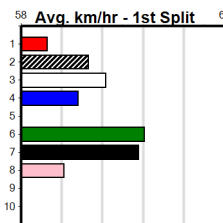

Healesville

GREYHOUND ADOPTION PROGRAM

Distance: 350m, Race Type: Tier 3 - Maiden, Total Prizemoney: $1,530

1st: $1,000, 2nd: $320, 3rd: $160, 4th: $50

2

10:40AM

(VIC time)

JAZZ HANDS (7) has been smartly placed in her last 5 starts and she looks set for a much deserved victory in this. FOXY FRECKLES (6) can race on the speed from the outset here and she could be right in the finish.

Watchdog Tips: **7** **6** **8** **2** **Bet:** Box Quinella 6,7,8 ($10 for 333.33%)