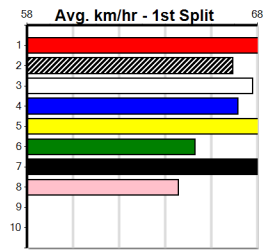

JVDM GREEN LIGHT ON PODCAST

Distance: 350m, Race Type: Grade 5 T3, Total Prizemoney: $1,530
1st: $1,000, 2nd: $320, 3rd: $160, 4th: $50

BEAR LEE BANDIT (5) can explode once fully balanced in his races and he may prove hard to hold out with any luck early here. CYCLONE WILL (1) can race on the speed from the gun alley here and he could be prominent throughout.

Watchdog Tips: 5 1 2 8 Bet: Win 5

Form Box Wgt Dist Track Date Time BON Margin 1st/2nd (Time) PIR Checked Comment W/R Split 1 S/P Grade

CYCLONE WILL [5] Can race on the speed from this draw, danger. $4.60
Owner(s): THE PINK (SYN), C Dalton, L Dalton
Sire: MEPUNGA BLAZER Dam: AS ONLY IS
Trainer: Susan Dalton (Coldstream)

Box History table and Prize Best Starts Trk/Dts APM for CYCLONE WILL

HAMILLSON [5] Good turn of foot once balanced, big chance. $6.50
Owner(s): FARRELL AND HILL (SYN), R Hill, R Farrell
Sire: OUT OF RANGE Dam: RINGADING SISTER
Trainer: Richard Hill (Frankston)

Box History table and Prize Best Starts Trk/Dts APM for HAMILLSON

INTER TRIGON [5] Can show early speed but place looks best. $15.00
Owner(s): TONY AND JOE (SYN), T Interligi, J Interligi
Sire: AUSSIE INFRARED Dam: INTER SANTINA
Trainer: Tony Interligi (Endeavour Hills)

Box History table and Prize Best Starts Trk/Dts APM for INTER TRIGON

CATHY'S DREAM [5] Tough draw but has talent, place hopes here. $10.00
Owner(s): NERAH (SYN), L Marsh, J Marsh
Sire: HOUDINI BOY Dam: HELEN'S TEDDY
Trainer: Donna Furey (Pearcedale)

Box History table and Prize Best Starts Trk/Dts APM for CATHY'S DREAM

BEAR LEE BANDIT [5] Can explode once fully balanced, hard to hold out. $2.80
Owner(s): A Powell
Sire: BLACK BEAR LEE Dam: INMATE
Trainer: Michael Ryan (Boronia)

Box History table and Prize Best Starts Trk/Dts APM for BEAR LEE BANDIT

1

2

3

4

5