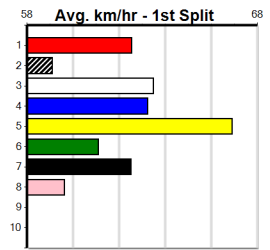

SPORTSBET GREEN TICKS

1
10:24AM

(VIC time)

Distance: 300m, Race Type: Tier 3 - Maiden, Total Prizemoney: $1,530
1st: $1,000, 2nd: $320, 3rd: $160, 4th: $50

ARCHER NINE (8) has recorded good placings in her last two starts and she could be the one to beat in a race of this nature. DOUBLE INFRARED (3) was far from disgraced on debut here 3 starts back and he could be the main danger.

Watchdog Tips: **8** **3** **5** **2** **Bet:** **Win 8**

1

BARRY'S GAZE [M] Resuming, had a lot of chances now, place best. **$5.50**
BK Dog Dec-19 Sire: DYNA LACHLAN Dam: STELLA'S GRACE Trainer: Jason Stemmer (Bangholme)
Owner(s): J Stemmer
Winning Distances: < 300m (0) 300 - 399m (0) 400 - 499m (0) 500 - 599m (0) 600 - 699m (0) > 700m (0)
Winning Weights:
2nd (1) 31.5 395 TRA R2 05-Feb-24 23.03 22.25 3.5L ALMOST IMMINENT (22.80) M/323 3.89 $4.00 M
4th (2) 31.6 395 TRA R1 12-Feb-24 22.99 22.15 6.50L VONNIE LEE (22.55) M/444 3.97 $3.20 T3-M
4th (1) 31.9 400 WGL R2 15-Feb-24 23.33 22.72 4.25L MY GIRL FOXY (23.04) M/44 8.64 $18.70 T3-M
5th (7) 32.2 350 TRA R1 01-Apr-24 20.70 19.91 2.25L LOLA'S THEME (20.55) M/54 6.80 $25.70 T3-M
3rd (1) 32.4 350 TRA R1 06-Apr-24 20.51 19.91 4.75L SCOTT CRUSH (20.19) M/42 6.91 $3.70 M
4th (3) 31.9 350 TRA R1 15-Apr-24 20.46 19.87 5.00L DASHER BALE (20.12) M/32 6.93 $5.10 M
8th (8) 31.7 395 TRA R2 29-Apr-24 23.31 22.39 8.00L INDESTRUCT (22.76) M/877 4.01 $16.50 T3-M
7th (2) 31.3 300 HVL R10 19-Aug-24 17.69 16.86 6.50L ROOFTOP SHOUT (17.24) M/7 4.10 $76.80 T3-M
Last 3 wins NOT included above

Box History

Bx	1st	2nd	3rd	4th	5th	6th	7th	8th
1		1	4	2		1	1	
2				1				1
3								
4					1			
5			1	1		1		
6					1			2
7			1	1	1	1		
8						3		1

Prize Best	$2010.00
Starts	17.57(7)-7/10/23
Trk/Dts	30-0-1-7
APM	5-0-0-0
	231

2

WITCHER ROSE [M] Better effort when placed last start, can threaten **$6.50**
BD Dog Dec-22 Sire: MAGICAL BALE Dam: SHANTELE ROSE Trainer: Sharon-lee Chignell (Rosedale)
Owner(s): S Chignell
Winning Distances: < 300m (0) 300 - 399m (0) 400 - 499m (0) 500 - 599m (0) 600 - 699m (0) > 700m (0)
Winning Weights:
7th (8) 33.2 435 SLE R1 22-Sep-24 25.58 24.32 16.00 PRINCESS MONARCH S/788 5.48 $8.20 M
5th (6) 33.1 435 SLE R2 29-Sep-24 26.35 24.44 20.00 LOTS OF BUGS (24.99) M/667 5.54 $10.10 MH
3rd (6) 33.3 300 HVL R2 04-Oct-24 17.39 16.70 3.25L MAGIC SNOWDROP (17.17) M/3 4.10 $38.00 T3-M
Last 3 wins NOT included above

Box History

Bx	1st	2nd	3rd	4th	5th	6th	7th	8th
1								
2								
3								
4								
5								
6			1		1			
7								1
8								

Prize Best	$160.00
Starts	17.39(6)-4/10/24
Trk/Dts	3-0-0-1
APM	1-0-0-1
	160

3

DOUBLE INFRARED (NSW)[M] Far from disgraced here on debut 3 back, danger. **$8.00**
BK Dog Nov-22 Sire: AUSSIE INFRARED Dam: DOUBLE BLUFF Trainer: Graeme Campbell (Drouin South)
Owner(s): Hard Earn't Thirst (SYN), G Pask, G Browney, G Pask, J Baxter, D Brown
Winning Distances: < 300m (0) 300 - 399m (0) 400 - 499m (0) 500 - 599m (0) 600 - 699m (0) > 700m (0)
Winning Weights:
5th (4) 33.0 300 HVL R1 04-Sep-24 17.31 16.39 9.50L GIACOMO (16.67) S/7 4.12 $29.20 MH
6th (3) 33.3 400 WGL R3 10-Sep-24 23.74 22.52 13.00 SWEET CANNELLONI (22.88) M/77 8.68 $35.70 M
7th (1) 32.4 400 WGL R1 19-Sep-24 24.05 22.83 18.00 REALITY BEST (22.83) S/67 8.65 $11.80 M
Last 3 wins NOT included above

Box History

Bx	1st	2nd	3rd	4th	5th	6th	7th	8th
1								1
2								
3							1	
4					1			
5								
6								
7								
8								

Prize Best	$0.00
Starts	17.31(4)-4/9/24
Trk/Dts	3-0-0-0
APM	1-0-0-0
	0