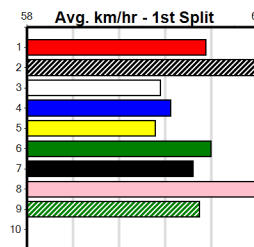

MONTROSE IGA LIQUOR

Distance: 300m, Race Type: Grade 5 T3, Total Prizemoney: $1,530
1st: $1,000, 2nd: $320, 3rd: $160, 4th: $50

OUR BOY MAESTRO (1) showed speed in his top last start win here and he is drawn for a repeat performance today. MY GIRL RISSA (6) is better suited to an inside draw but has posted top wins in 2 of her last 3 starts and can challenge again.

Watchdog Tips: 1 6 8 2 Bet: Win 1

Race 1: OUR BOY MAESTRO [5] $4.60. Dog, May-21. Sire: FERNANDO BALE, Dam: BETTA BALE. Trainer: Sean Kennedy (Traralgon). Box History table and Prize Best Starts table included.

Race 2: BEAR LEE TIME [5] $7.00. Dog, Feb-20. Sire: BLACK BEAR LEE, Dam: INMATE. Trainer: Darren Ryan (Boronia). Box History table and Prize Best Starts table included.

Race 3: SHE IS SCARLET [5] $15.00. Bitch, Apr-22. Sire: MEPUNGA BLAZER, Dam: TARRA ROCKET. Trainer: Brendon Jones (Pyalong). Box History table and Prize Best Starts table included.

Race 4: AVON SWAN [5] $21.00. Dog, Jun-21. Sire: FERNANDO BALE, Dam: FEARLESS SWAN. Trainer: Elaine Wood (Nambrok). Box History table and Prize Best Starts table included.

Race 5: GARY KNEW IT [5] $10.00. Dog, Mar-22. Sire: FERNANDO BALE, Dam: ANASTASIA. Trainer: Kathrynne Tabb (Lara). Box History table and Prize Best Starts table included.