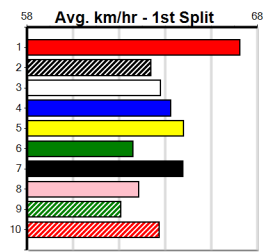

MR HUMMER LIMOS (1-2 WINS)

Distance: 350m, Race Type: Tier 3 - Restricted Win, Total Prizemoney: $1,530
1st: $1,000, 2nd: $320, 3rd: $160, 4th: $50

DISCO GIZMO (1) is drawn to race on the speed from the outset in this and he may prove hard to catch if he can find the front. CRUISING AMY (7) has produced good efforts in her last few starts here and she could be right in the finish again.

Watchdog Tips: 1 7 2 5 Bet: Trifecta 1,7/1,2,7/1,2,5,7,8 ($10 - 83.33%)

DISCO GIZMO [7] Drawn to race on the speed throughout, go close. $2.80
BK Dog Apr-22 Sire: GET IT GIZMO Dam: WONDERFUL WORLD
Owner(s): G Ithier Trainer: Gavin Ithier (Devon Meadows)
Winning Distances: < 300m (0) 300 - 399m (2) 400 - 499m (0) 500 - 599m (0) 600 - 699m (0) > 700m (0)
Winning Weights: 28.8(1) 28.9(1)
5th (3) 28.2 400 WGL R4 15-Aug-24 23.40 22.75 8.00L GALLOPING JESSIE (22.84) M/23 . . . . 8.45 $10.70 T3-7
5th (8) 28.5 300 HVL R2 23-Aug-24 17.37 16.77 3.00L JERSEY JET (17.17) M/4 . . . . 4.01 $10.90 T3-7
6th (2) 28.6 300 HVL R3 30-Aug-24 17.35 16.96 6.00L EVEN CHANCE (16.96) M/2 . . . . 4.01 $43.30 T3-7
6th (3) 28.9 350 HVL R6 13-Sep-24 19.84 19.41 3.25L SNOWFEST (19.61) M/6 . . . . 6.68 $54.50 T3-RW
2nd (8) 28.7 350 HVL R9 19-Sep-24 19.89 19.49 1.25L DONATELLO ZEAL (19.81) M/1 . . . . 6.62 $22.90 T3-7
4th (1) 28.8 300 HVL R3 27-Sep-24 17.33 16.87 7.00L QUEEN KATE (16.87) S/3 . . . . 4.00 $13.50 T3-7
2nd (2) 28.9 300 HVL R3 02-Oct-24 17.17 16.91 0.50L TAILS OF JONNY (17.14) M/3 . . . SW . 3.96 $4.40 7
1st (3) 28.8 300 HVL R9 09-Oct-24 17.17 16.85 0.25L CACHI (17.18) M/2 . . . . 4.02 $2.40 X67
Last 3 wins NOT included above
1st (2) 28.9 300 HVL R1 21-Jun-24 17.32 16.81 1.25L CHEWBACCA (17.39) M/1 . . . SW . 4.01 $1.90 T3-M
Prize Best $3480.00
Starts 19.84(3)-13/9/24
Trk/Dts 20-2-2-4
APM 2-0-1-0 1628

DEMONIC SPIRIT [7] *** SCRATCHED *** $4.20
BK Dog Jun-22 Sire: FERAL FRANKY Dam: DREAMING
Owner(s): J Holt Trainer: Katrina Evans (Kyneton)
Winning Distances: < 300m (0) 300 - 399m (1) 400 - 499m (0) 500 - 599m (0) 600 - 699m (0) > 700m (0)
Winning Weights: 33.2(1)
6th (7) 33.3 410 HOR R1 26-Apr-24 24.92 23.65 19.00 SOLO EFFORT (23.65) S/66 . . . . 11.28 $9.10 M
3rd (3) 33.0 350 HVL R2 17-May-24 20.10 19.45 6.00L ASTON MAPLE (19.71) M/2 . . . . 6.75 $20.90 T3-M
7th (5) 33.1 350 HVL R2 24-May-24 20.23 19.42 4.75L ASSUME FLOPPY (19.92) M/3 . . . . 6.74 $3.70 T3-M
2nd (8) 33.6 305 MTG R1 11-Jul-24 18.04 18.02 0.25L MANNER OF STRIFE (18.02) . . . . 5.92 $2.00 M
3rd (2) 33.2 300 HVL R1 19-Jul-24 17.29 16.74 3.5L FLYING SCOTSMAN (17.04) S/5 . . . . 4.14 $7.50 M
1st (3) 33.2 300 HVL R1 16-Aug-24 17.24 16.77 0.75L FULL OF FUN (17.29) M/1 . . . . 3.95 $6.30 T3-M
2nd (6) 33.5 390 BAL R11 30-Sep-24 22.81 22.39 1.5L CROCODILE ROLL (22.72) M/12 . . . . 8.53 $5.50 T3-7
3rd (7) 33.3 390 BAL R9 07-Oct-24 23.06 22.52 4.00L CANYA IGNITE (22.78) M/32 . . . . 8.68 $5.30 T3-7
Last 3 wins NOT included above
Prize Best $2080.00
Starts 20.10(3)-17/5/24
Trk/Dts 9-1-2-3
APM 2-0-0-1 1608