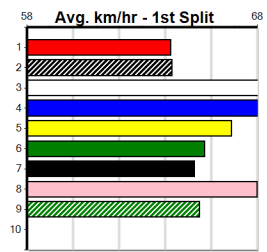

Watchdog Tips: 8 7 1 5 Bet: Trifecta 8/1,7/1,5,7 (\$10 - 250%)

DINOSAUR DEANO [5] Gun draw, solid placings in 2 of last 4, chance. \$4.60
Owner(s): Barney Rubble syndicate (SYN), J Gordon, G Rudd, J Markham, W Telford, D Erdman, P Newell
Trainer: Patrick Newell (Wallan)