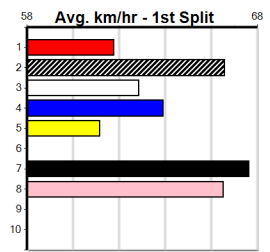

CENTRAL SCAFFOLDS (2-3 WINS)

9 12:52PM

Distance: 300m, Race Type: Tier 3 - Restricted Win, Total Prizemoney: $1,530 1st: $1,000, 2nd: $320, 3rd: $160, 4th: $50

PATH TO NIRVANA (4) has recorded explosive wins here in 2 of his last 3 starts and he looks like the one to beat again today. DAMAGED PANEL (8) has recorded both career wins from wide draws and she could be the main danger in this.

Watchdog Tips: [4] [8] [7] [2] Bet: Trifecta 4/2,7,8/2,6,7,8 ($10 - 111.11%)

Race card for WHISPER PIE [6]. Includes horse details (BD, sex, date), owner (B Sands), sire (GOOD ODDS HARADA), dam (WHITNEY SHOWGIR), and trainer (Brad Sands). Lists winning distances and weights, followed by a detailed race history table with columns for box, split, and grade. Includes prize money and best start information.

Race card for NORMAL LIFE [6]. Includes horse details (BK, sex, date), owner (Dayas Star), sire (NEED MY MONEYNOW), dam (LITTLE BIT SLICK), and trainer (Christine Ithier). Lists winning distances and weights, followed by a detailed race history table with columns for box, split, and grade. Includes prize money and best start information.

Race card for SAM'S GIRL [6]. Includes horse details (WF, sex, date), owner (S Negrello), sire (FERNANDO BALE), dam (SIXTEEN PEGS), and trainer (Jack Clarke). Lists winning distances and weights, followed by a detailed race history table with columns for box, split, and grade. Includes prize money and best start information.

Race card for PATH TO NIRVANA [6]. Includes horse details (BK, sex, date), owner (J Martin), sire (MEPUNGA BLAZER), dam (MAHJONG WORLD), and trainer (Donna Furey). Lists winning distances and weights, followed by a detailed race history table with columns for box, split, and grade. Includes prize money and best start information.

Race card for MY ANNABELLE [6]. Includes horse details (BK, sex, date), owner (J Uglietta), sire (BLAZIN' BOMBER), dam (OUR AQUA BLUE), and trainer (Joe Uglietta). Lists winning distances and weights, followed by a detailed race history table with columns for box, split, and grade. Includes prize money and best start information.