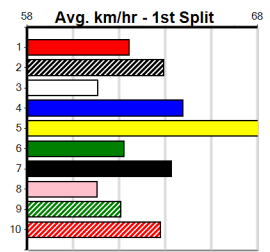

Distance: 300m, Race Type: Tier 3 - Grade 7, Total Prizemoney: $1,530
1st: $1,000, 2nd: $320, 3rd: $160, 4th: $50

CLASSIC WYNSTAN (5) can set the tempo from his tough draw and he looks like the one to beat after some good recent placings. ATHENIAN GODDESS (7) recorded a good all the way maiden win here 4 starts back and looks like a big danger.

Watchdog Tips: 5 7 6 1 Bet: Win 5

CACHI [7] Placed in 3 of her last 4 starts, big chance here. $6.50
BD Bitch Aug-21 Sire: ORSON ALLEN Dam: GLORIOUS
Owner(s): L Bicchieri
Trainer: Louie Bicchieri (Fawkner)
Winning Distances: < 300m (0) 300 - 399m (0) 400 - 499m (1) 500 - 599m (0) 600 - 699m (0) > 700m (0)
Winning Weights: 25.3(1)
Box History table and Prize Best Starts table included.

MAJOR BASIL [7] Can show early speed but place looks best. $10.00
BE Dog May-22 Sire: FERNANDO BALE Dam: KEYDRA
Owner(s): Barry Barry Barry (SYN), P Newell, P Newell, D Raven, P Barry, D Sheekey
Trainer: Patrick Newell (Wallan)
Winning Distances: < 300m (0) 300 - 399m (1) 400 - 499m (0) 500 - 599m (0) 600 - 699m (0) > 700m (0)
Winning Weights: 29.0(1)
Box History table and Prize Best Starts table included.

WALTZING INFERNO [7] Likely to find these a bit too quick, tested here. $26.00
WRBD Bitch Feb-22 Sire: JS FLAMIN ACE Dam: MINI FERNANDO
Owner(s): G Ithier
Trainer: Gavin Ithier (Devon Meadows)
Winning Distances: < 300m (0) 300 - 399m (1) 400 - 499m (0) 500 - 599m (0) 600 - 699m (0) > 700m (0)
Winning Weights: 25.1(1)
Box History table and Prize Best Starts table included.

NURSE ROSIE [7] Handy placings in her last 2 starts here, respect. $8.50
BK Bitch Apr-21 Sire: FABREGAS Dam: CARELESS COOKIE
Owner(s): J Clarke
Trainer: Jack Clarke (Creswick)
Winning Distances: < 300m (0) 300 - 399m (1) 400 - 499m (0) 500 - 599m (0) 600 - 699m (0) > 700m (0)
Winning Weights: 23.3(1)
Box History table and Prize Best Starts table included.

CLASSIC WYNSTAN [7] Racing well, can set the tempo early, one to beat. $2.80
WBD Dog Sep-21 Sire: FULLY LOADED Dam: IVEY'S AFFAIR
Owner(s): M Clay
Trainer: Derek Clay (Lang Lang)
Winning Distances: < 300m (0) 300 - 399m (1) 400 - 499m (0) 500 - 599m (0) 600 - 699m (0) > 700m (0)
Winning Weights: 31.3(1)
Box History table and Prize Best Starts table included.