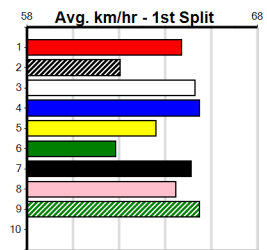

Distance: 300m, Race Type: Grade 5 T3, Total Prizemoney: $1,530
1st: $1,000, 2nd: $320, 3rd: $160, 4th: $50

GLORIOUS GLORY (9) gets a run and is a great show. ROMENA CHARM (7) can come out running in her races and she may prove hard to catch if she can cross and find the arm here. TASMAN HOPE (3) can race on the speed from the outset.

Watchdog Tips: 6 7 3 2 Bet: Win 9

1

POLLY ROCKET [5] Resuming, drawn to get the gun run, must respect. **$6.50**
BK Bitch **Apr-22** **Sire: MEPUNGA BLAZER** **Dam: TARRA ROCKET** **Trainer: Brendon Jones (Pyalong)**
Owner(s): R Whyte
Winning Distances: < 300m (0) 300 - 399m (1) 400 - 499m (2) 500 - 599m (0) 600 - 699m (0) > 700m (0)
Winning Weights: 29.0(1) 29.8(1) 30.0(1)

Bx	1st	2nd	3rd	4th	5th	6th	7th	8th
1								
2		1						
3	1							
4			1					
5				1				
6								
7	1			1	1			1
8	1	1				2		1

Last 3 wins NOT included above

1st	2nd	3rd	4th	5th	6th	7th	8th		
1st (3) 30.0 390 SHP R2	01-Jan-24	22.00	21.75	7.50L BLUE RISE (22.50)	M/11		SW	8.47	$14.60 M
1st (8) 29.8 450 SHP R4	19-Feb-24	25.27	25.27	9.00L SHINY INK (25.87)	M/111			6.64	$3.20 7
1st (7) 29.0 410 HOR R4	22-Mar-24	23.30	23.01	1.25L ALWAYS MIA (23.39)	M/22			10.37	$2.40 6G

2

WHIZZER [5] Good turn of foot once fully balanced, big chance. **$5.00**
WBK Dog **Apr-21** **Sire: WHISKEY RIOT** **Dam: LEKTRA MISS** **Trainer: Loren Dalziel (Longwarry)**
Owner(s): J Belsham
Winning Distances: < 300m (0) 300 - 399m (2) 400 - 499m (2) 500 - 599m (0) 600 - 699m (0) > 700m (0)
Winning Weights: 28.9(1) 29.0(1) 30.1(1) 30.5(1)

Bx	1st	2nd	3rd	4th	5th	6th	7th	8th
1	1							
2	1	1						
3	1	1			1			
4		1						
5		1	1					
6		2	1		1			
7	1							1
8	1	1						

Last 3 wins NOT included above

1st	2nd	3rd	4th	5th	6th	7th	8th		
1st (7) 29.0 425 BEN R4	26-Apr-23	24.08	24.06	4.50L YELLOWHAMMER (24.40)	Q/111			6.61	$7.80 7
1st (8) 30.1 350 TRA R3	15-Apr-24	19.87	19.87	8.00L DEVIL IN ME (20.42)	M/11		SW	6.68	$11.40 6G
1st (2) 30.5 350 TRA R4	13-May-24	19.97	19.97	4.25L JAYVILLE ZOE (20.26)	S/21			6.76	$2.00 5

3

TASMAN HOPE (TAS)[5] Can race on the speed throughout, major player. **$3.60**
BK Dog **May-21** **Sire: GENERAL DESTINI** **Dam: ALARMING BETTY** **Trainer: Kylie Norton (Craigieburn)**
Owner(s): San Antonio (SYN), E Rinaldi, J Rinaldi
Winning Distances: < 300m (0) 300 - 399m (11) 400 - 499m (0) 500 - 599m (0) 600 - 699m (0) > 700m (0)
Winning Weights: 31.6(1) 32.5(5) 32.6(1) 32.8(1) 33.0(1) 33.1(1) 33.2(1)

Bx	1st	2nd	3rd	4th	5th	6th	7th	8th
1	1							
2	2	5	2	1	1		1	
3	1	1			1	1	1	
4	1	3	3	1				1
5	4	1		3				
6	1	1						1
7	4				3	1	1	1
8	2	2		2	1	1	1	1

Last 3 wins NOT included above

1st	2nd	3rd	4th	5th	6th	7th	8th		
1st (5) 32.5 390 SHP R5	18-Jan-24	22.46	22.46	0.50L MARKET BLUE (22.48)	Q/11			8.38	$11.40 T3-5
1st (8) 32.5 390 BAL R4	08-Apr-24	22.41	22.25	1.75L MY GIRL TORI (22.52)	Q/11			8.32	$5.40 T3-5
1st (3) 33.2 300 HVL R4	26-Jul-24	16.97	16.76	2.00L SHE IS SCARLET (17.10)	M/1			3.93	$4.00 T3-5