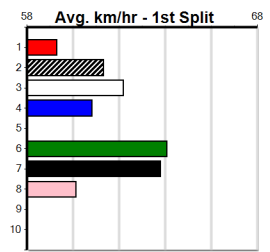

GREYHOUND ADOPTION PROGRAM

2

10:40AM

(VIC time)

Distance: 350m, Race Type: Tier 3 - Maiden, Total Prizemoney: $1,530
1st: $1,000, 2nd: $320, 3rd: $160, 4th: $50

JAZZ HANDS (7) has been smartly placed in her last 5 starts and she looks set for a much deserved victory in this. FOXY FRECKLES (6) can race on the speed from the outset here and she could be right in the finish.

Watchdog Tips: **7** **6** **8** **2** **Bet:** Box Quinella 6,7,8 ($10 for 333.33%)

1

IGNATIUS ROSE [M] **$15.00**

BD **Dog** Dec-22 Sire: WHISKEY RIOT Dam: SUZIE ROSE

Owner(s): S Chignell Trainer: Sharon-lee Chignell (Rosedale)

Winning Distances: < 300m (0) 300 - 399m (0) 400 - 499m (0) 500 - 599m (0) 600 - 699m (0) > 700m (0)

Winning Weights:

7th (1)	34.5	435	SLE	R1	29-Sep-24	26.15	24.44	25.00	SPRING REGENCY (24.44)	S/777	5.54	$12.50	MH
7th (2)	34.4	460	WGL	R4	04-Oct-24	27.06	25.76	8.00L	SPEEDY BEAR (26.54)	S/777	6.90	$26.70	M

Last 3 wins NOT included above

Bx	1st	2nd	3rd	4th	5th	6th	7th	8th
1								1
2								1
3								
4								
5								
6								
7								
8								

Prize Best	$0.00
Starts	2-0-0-0
Trk/Dts	0-0-0-0
APM	0

2

SOUR GIRL [M] **$8.00**

F **Bitch** May-22 Sire: FERNANDO BALE Dam: PUNK LASS ROCKS

Owner(s): K Peddie Trainer: Kyle Brooks (Maroona)

Winning Distances: < 300m (0) 300 - 399m (0) 400 - 499m (0) 500 - 599m (0) 600 - 699m (0) > 700m (0)

Winning Weights:

8th (5)	22.5	400	WGL	R1	07-May-24	24.01	22.47	19.00	STIFLER (22.71)	M/88	9.13	$103.70	M
7th (7)	22.5	350	TRA	R1	10-May-24	20.57	19.55	14.00	DUNSMORE FLYER (19.66)	M/77	7.13	$52.40	M
8th (1)	22.8	350	TRA	R1	20-May-24	21.22	19.98	13.00	WINCKIE BALE (20.36)	M/88	7.26	$16.50	T3-M
6th (5)	23.1	300	HVL	R1	13-Sep-24	17.45	16.77	7.50L	SACHIN (16.94)	M/7	4.13	$27.20	T3-M
6th (3)	23.1	390	WBL	R1	16-Sep-24	23.64	22.61	9.50L	PAW TEMPE (22.99)	Q/65	9.24	$14.70	M
3rd (3)	23.3	390	WBL	R1	23-Sep-24	23.12	22.47	3.75L	MISS FIXATED (22.88)	Q/33	8.94	$18.60	M
3rd (1)	23.9	390	WBL	R1	30-Sep-24	23.10	22.34	3.5L	BELAIR BETTY (22.87)	M/42	9.05	$18.70	M
4th (2)	23.9	390	WBL	R2	07-Oct-24	23.35	22.32	3.5L	ZIPPING GEPPETTO (23.12)	Q/65	9.10	$16.10	M

Last 3 wins NOT included above

Bx	1st	2nd	3rd	4th	5th	6th	7th	8th
1			1					1
2				1				
3			1			1		
4								
5						1	1	1
6								
7								1
8								

Prize Best	$370.00
Starts	FSTD
Trk/Dts	9-0-0-2
APM	0-0-0-0
	370

3

NORM'S PRINCESS [M] **$10.00**

BD **Bitch** Jun-22 Sire: FERAL FRANKY Dam: DREAMING

Owner(s): JimKat Racing (SYN), J Holt, K Evans Trainer: Jimmy Holt (Kyneton)

Winning Distances: < 300m (0) 300 - 399m (0) 400 - 499m (0) 500 - 599m (0) 600 - 699m (0) > 700m (0)

Winning Weights:

8th (4)	27.2	300	HVL	R1	05-May-24	18.21	16.69	18.00	WILD SERENA (17.01)	M/5	4.10	$10.80	M
8th (8)	26.7	400 <td>WGL <td>R1</td> <td>26-Jul-24</td> <td>23.78</td> <td>22.65</td> <td>17.00</td> <td>BOOKER MAN (22.65)</td> <td>M/68</td> <td>8.60</td> <td>$41.30</td> <td>M</td> </td>											
5th (5)	28.1	425 <td>BEN <td>R2</td> <td>26-Sep-24</td> <td>25.33</td> <td>24.09</td> <td>7.50L</td> <td>LISBURN (24.82)</td> <td>M/764</td> <td>6.88</td> <td>$5.30</td> <td>T3-M</td> </td>											

Last 3 wins NOT included above

Bx	1st	2nd	3rd	4th	5th	6th	7th	8th
1								
2								
3								
4								1
5						1		
6								
7								
8								1

Prize Best	$0.00
Starts	FSTD
Trk/Dts	3-0-0-0
APM	0-0-0-0
	0