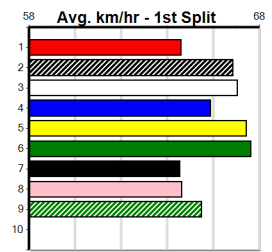

OUTER EAST FOOTBALL NETBALL COMP

Distance: 300m, Race Type: Grade 5 T3, Total Prizemoney: $1,530
1st: $1,000, 2nd: $320, 3rd: $160, 4th: $50

SLIPPERY SHARK (6) has met some speedy types in his recent racing and he will find this much easier today. NEW ARRANGEMENT (2) was a good all the way winner here last start and he could be prominent throughout again.

Watchdog Tips: 6 2 3 8 Bet: Win 6

Race card for ELUSIVE BARB [5]. Wide runner, may get burnt off early, tough ask. $8.50. Includes dog details, winning distances, weights, and box history.

Race card for NEW ARRANGEMENT [5]. Good all the way win here last start, major player. $5.00. Includes dog details, winning distances, weights, and box history.

Race card for YELICH (QLD)[5]. Can race on the speed throughout, big chance. $4.20. Includes dog details, winning distances, weights, and box history.

Race card for BOROUGH SALTS [5]. Speed either side is a worry here, needs luck. $10.00. Includes dog details, winning distances, weights, and box history.

Race card for CRACKERJACK JET [5]. Can show early speed but place looks best. $7.00. Includes dog details, winning distances, weights, and box history.