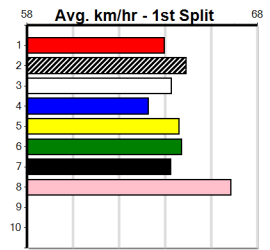

PITSTOP MOWER REPAIRS

Distance: 350m, Race Type: Grade 5 T3, Total Prizemoney: $1,530
1st: $1,000, 2nd: $320, 3rd: $160, 4th: $50

ZIPPING OLAF (1) loves racing up the straight here and he looks hard to hold out from the gun draw after his top 19.31 win here 3 starts back. CLARK (5) can explode once fully balanced and he can challenge with even luck in running.

Watchdog Tips: 1 5 2 7 Bet: Win 1

Horse card for ZIPPING OLAF (NSW)[5], Gun draw, loves it here, major player if steps. $3.60. Includes owner, sire, dam, winning distances, and box history.

Horse card for EASILY AMUSED (NSW)[5], Smart placings in 4 of his last 5 starts, chance. $4.20. Includes owner, sire, dam, winning distances, and box history.

Horse card for PRETTY PANAMA [5], Good Geelong win 2 starts back, cannot dismiss. $10.00. Includes owner, sire, dam, winning distances, and box history.

Horse card for SKULL [5], Drawn to find too much trouble here, tough ask. $26.00. Includes owner, sire, dam, winning distances, and box history.

Horse card for CLARK [5], Can explode once fully balanced, big danger here. $7.50. Includes owner, sire, dam, winning distances, and box history.