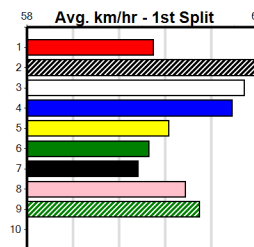

SPORTSBET NOBODY DOES IT EASIER

Distance: 300m, Race Type: Grade 5 T3, Total Prizemoney: $1,530
1st: $1,000, 2nd: $320, 3rd: $160, 4th: $50

SIDEWINDER (4) has been racing in fine fashion of late and she looks like the one to beat with an ounce of luck early in this. BURRA BRICE (8) showed good speed in his smart last start win and he could be right in the finish again.

Watchdog Tips: 4 8 2 1 Bet: Win 4

Form Box Wgt Dist Track Date Time BON Margin 1st/2nd (Time) PIR Checked Comment W/R Split 1 S/P Grade

SPECIAL SIAN [5] Comes into calculations from this draw. $8.00
DKBD Bitch Aug-21 Sire: FERNANDO BALE Dam: SPECIAL KIRST
Owner(s): S Flynn Trainer: David Plumridge (Scoresby)
Winning Distances: < 300m (0) 300 - 399m (1) 400 - 499m (3) 500 - 599m (0) 600 - 699m (0) > 700m (0)
Winning Weights: 27.6(1) 27.8(1) 28.1(1) 28.2(1)
8th (6) 28.5 350 HVL R7 16-Aug-24 20.23 19.37 5.00L ON THE COIN (19.88) S/8 . . . . . 6.93 $34.50 T3-5
5th (1) 28.1 300 HVL R12 19-Aug-24 17.40 16.86 4.25L RATTLESNAKE RUBY (17.12) S/8 . . . . . 4.20 $26.20 T3-5
1st (8) 28.1 400 GEL R4 27-Aug-24 22.96 22.57 0.75L CHERRY RED (23.00) S/11 . . . . . 8.59 $16.30 5
6th (3) 28.5 450 BAL R6 01-Sep-24 26.48 25.55 6.50L AVISWOOD (26.04) M/523 . . . . . 6.88 $7.70 T3-5
4th (2) 28.0 400 WGL R5 05-Sep-24 23.65 23.16 2.00L INTER CYBORG/BEFORE M/23 . . . . . 8.60 $3.20 5
7th (2) 28.0 390 BAL R14 11-Sep-24 23.46 22.05 17.00 IMANI (22.34) S/77 . . . . . 8.96 $49.20 5
4th (5) 28.1 400 GEL R5 17-Sep-24 23.44 22.79 5.50L SAM'S BOY (23.07) S/44 . . . . . 8.80 $10.40 5
4th (5) 28.3 350 HVL R6 02-Oct-24 19.93 19.63 4.00L RAGING COOPER (19.67) M/2 . . . . . 6.59 $65.10 5
Last 3 wins NOT included above
1st (3) 27.8 400 WGL R1 02-Nov-23 23.01 22.79 5.50L REDSHIFT JULES (23.40) M/11 . . . . . 8.34 $3.60 M
1= (4) 27.6 400 GEL R10 07-Nov-23 22.97 22.60 1.75L CO PILOT/SPECIAL SIAN M/11 . . . . . 8.42 $4.70 7
1st (6) 28.2 390 BAL R12 11-Dec-23 22.37 22.35 2.00L WATCHING (22.50) S/21 . . . . . 8.44 $12.20 T3-6

Box History
Bx 1st 2nd 3rd 4th 5th 6th 7th 8th
1 3 1 2
2 1 2 1 1 1
3 1 2 2 1 1 1 1
4 1 1 2
5 1 4 1 2
6 1 2 1 1 2 1
7 1 1 1
8 1 1 1 1 1 1
Prize Best $8190.00
Starts 17.27(4)-9/8/24
Trk/Dts 50-4-8-7
APM 3-0-0-1 2801