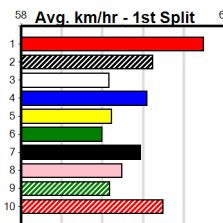

SPORTSBET WE LET THE DOGS OUT

Distance: 525m, Race Type: Mixed 6/7, Total Prizemoney: $8,785
1st: $5,900, 2nd: $1,820, 3rd: $915, 4th: $150

1

6:33PM
(VIC time)

SAINT NIFTY (1) has early speed to burn, should find the early lead, and turn for home with a winning break. ROMANTIC RED (7) is a dog on the rise and is expected to be charging home at the business end. GREYSYND SAMMY (2) boasts loads of talent.

Watchdog Tips: **1** **7** **2** **5** **Bet:** **Win 1**