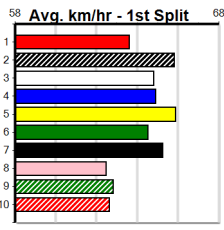

GORSKI TRUCK & TRAILER

Distance: 525m, Race Type: Grade 5, Total Prizemoney: $8,785
1st: $5,900, 2nd: $1,820, 3rd: $915, 4th: $150

11
10:02PM
(VIC time)

MEATBALL MOLLY (5) holds a class edge and can either lead or come off the speed to win. ON SONG ICE (1) can settle on the speed and looks a must for top 3 SRM players. FACETIOUS (3) is quite versatile and is value for the exotics.

Watchdog Tips: **5** **1** **3** **2** **Bet:** Box Trifecta 1,2,3,5 ($10 for 41.67%)