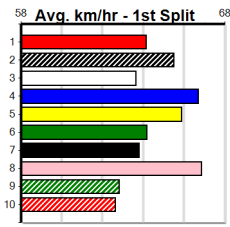

AMRON BOY AT STUD

Distance: 525m, Race Type: Grade 5, Total Prizemoney: $8,785
1st: $5,900, 2nd: $1,820, 3rd: $915, 4th: $150

9

9:20PM

(VIC time)

BARBIE ZEAL (2) can post sizzling early sectionals and continues with more racing over this distance to be getting stronger in the run home. CAMP FIRE (3) drops in class and is armed with a powerful finish. ASTON FIGARO (4) is armed with early speed.

Watchdog Tips:

2 3 4 7 Bet: **Win 2**