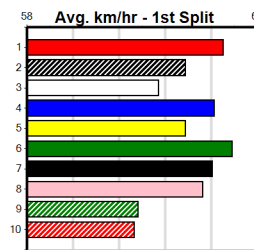

TOTAL CONTAINER SOLUTIONS

Distance: 525m, Race Type: Grade 5, Total Prizemoney: $8,785
1st: $5,900, 2nd: $1,820, 3rd: $915, 4th: $150

TATTOOED (1) should land on the arm here and will be carving out fast sectionals out in front.
SWINDLED (4) took advantage of some good fortune in his top city win at Sandown Park last week.
DESIRED PATH (5) can power home.

Watchdog Tips: **1** **4** **5** **3** **Bet:** **Box Quinella 1,4 ($10 for 1000%)**

Form Box	Wgt	Dist	Track	Date	Time	BON	Margin	1st/2nd (Time)	PIR	Checked	Comment	WR	Split 1	S/P	Grade
1															
TATTOOED [5]															
Looks the leader, the one to run down.															
BD Dog Jan-22 Sire: FERNANDO BALE Dam: CALL ME BUBBLES															
Owner(s): BEV AND DANIEL (SYN), B Pell, D Pell															
Trainer: Anthony Azzopardi (Rowsley)															
Winning Distances: < 300m (0) 300 - 399m (0) 400 - 499m (8) 500 - 599m (4) 600 - 699m (0) > 700m (0)															
Winning Weights: 31.3(4) 31.5(3) 31.6(1) 31.8(3) 32.1(1)															
F	(4)	31.3	525	MEA	R5	13-Jul-24	0.00	29.89			MEPUNGA TULLY (30.02)	M/3		V0	5.16 $4.10 SH
1st	(6)	31.5	450	BAL	R7	28-Aug-24	25.32	25.32			2.25L KRAKEN MISSILES (25.48)	Q/111			6.47 $1.40 5H
7th	(8)	31.5	450	BAL	R5	04-Sep-24	25.89	25.40			6.00L DESTRUCTIVELY (25.49)	M/548			6.66 $4.00 5F
1st	(3)	31.5	450	SHP	R6	09-Sep-24	25.08	25.01			0.50L SCHILLACI (25.10)	Q/112			6.44 $4.20 X34
4th	(5)	31.4	425	BEN	R7	13-Sep-24	24.39	23.70			10.00L SEAGULL ROCK (23.70)	M/655			6.77 $4.80 X34
1st	(4)	32.1	460	WGL	R8	24-Sep-24	25.73	25.73			1.25L FIELD DAY (25.80)	M/211			6.52 $9.40 X45
4th	(5)	32.4	525	MEA	R9	28-Sep-24	30.26	29.60			9.50L LAKEVIEW EMILY (29.60)	S/2222			5.07 $4.60 5
6th	(3)	32.0	425	BEN	R7	05-Oct-24	24.09	23.52			5.00L MILE A MINUTE (23.75)	M/678			6.77 $6.90 SH
Last 3 wins NOT included above															
1st	(1)	31.3	515	SAN	R6	15-Feb-24	29.50	29.46			1.25L MAGIC MUFFIN (29.58)	Q/1121			5.02 $2.10 X45
1st	(8)	31.8	525	MEP	R7	01-May-24	29.94	29.74			3.25L WHITE CREST (30.16)	M/1111			5.10 $1.60 5
1st	(2)	31.6	520	BGC	R11	30-May-24	29.88	29.72			2.25L HOTEL WHISKY ONE (30.04)	21	21		5.45 $5.00 SH

$2.10

Box History

Bx	1st	2nd	3rd	4th	5th	6th	7th	8th
1	1							
2	2	1						
3	1		1					
4	4	1		1				
5	1		1	2		1		
6	1	1	1					
7	1	1	1			1		
8	1	1	2	1	2		1	

Prize Best Starts Trk/Dts APM

$58510.00
29.94(8)-1/5/24
34-12-4-7
5-1-0-2
18613

Form Box	Wgt	Dist	Track	Date	Time	BON	Margin	1st/2nd (Time)	PIR	Checked	Comment	WR	Split 1	S/P	Grade
2															
FILL YOUR BOOTS [5]															
*** SCRATCHED ***															
BD Dog Oct-22 Sire: FERNANDO BALE Dam: ACCUSED															
Owner(s): R Thompson															
Trainer: David Crawford (Pearcedale)															
Winning Distances: < 300m (0) 300 - 399m (0) 400 - 499m (1) 500 - 599m (2) 600 - 699m (0) > 700m (0)															
Winning Weights: 29.7(1) 30.3(2)															
3rd	(3)	29.9	400	WGL	R9	16-Aug-24	23.18	22.44			7.00L RHYTHMIC ENERGY (22.69)	M/55			8.63 $6.20 X67
1st	(2)	29.7	515	SAN	R1	22-Aug-24	29.42	29.31			7.50L LUCKY (29.93)	M/1111		SW	5.15 $5.70 7
3rd	(8)	30.1	515	SAN	R2	29-Aug-24	30.03	29.13			7.00L GO MICKY (29.55)	M/3443			5.19 $5.00 6G
1st	(7)	30.3	515	SAN	R2	05-Sep-24	29.61	29.33			2.25L VISTA YTTTRIUM (29.76)	Q/1111			5.18 $6.70 6G
4th	(7)	29.9	460	WGL	R9	13-Sep-24	26.19	25.54			3.25L ZIPPING KAI (25.98)	M/567			6.58 $12.30 SH
2nd	(3)	30.2	460	WGL	R8	20-Sep-24	25.94	25.89			0.75L RAVEN PETER (25.89)	M/233		SW	6.55 $23.30 GL
3rd	(1)	30.1	515	SAN	R4	26-Sep-24	29.85	29.29			1.00L RAVEN PETER (29.79)	M/3224		SW	5.12 $1.90 5
2nd	(8)	30.1	510	SLE	R5	02-Oct-24	28.93	28.65			1.75L BEAR HAND (28.82)	M/333			9.30 $2.10 RWH
Last 3 wins NOT included above															
1st	(8)	30.3	400	WGL	R1	06-Aug-24	22.77	22.37			8.00L SPARTAN MISSILE (23.32)	M/11		SW	8.50 $3.40 M