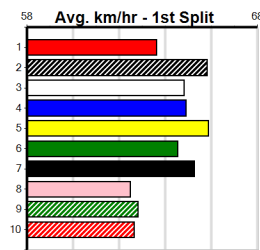

GORSKI TRUCK & TRAILER

Distance: 525m, Race Type: Grade 5, Total Prizemoney: $8,785
1st: $5,900, 2nd: $1,820, 3rd: $915, 4th: $150

MEATBALL MOLLY (5) holds a class edge and can either lead or come off the speed to win. ON SONG ICE (1) can settle on the speed and looks a must for top 3 SRM players. FACETIOUS (3) is quite versatile and is value for the exotics.

Watchdog Tips: 5 1 3 2 **Bet:** Box Trifecta 1,2,3,5 ($10 for 41.67%)

Form	Box	Wgt	Dist	Track	Date	Time	BON	Margin	1st/2nd (Time)	PIR	Checked	Comment	WR	Split 1	S/P	Grade

ON SONG ICE [5] *** SCRATCHED *** $3.50

BK Dog **Jul-22** **Sire: BEAST UNLEASHED** **Dam: JOE'S DOLLY**
Owner(s): Fluffy Side Up (SYN), A Onley, P Onley **Trainer: Michelle Mallia (Avalon)**
Winning Distances: < 300m (0) 300 - 399m (0) 400 - 499m (5) 500 - 599m (0) 600 - 699m (0) > 700m (0)

Winning Weights: 31.8(1) 32.0(1) 32.1(2) 32.2(1)

6th (8)	32.3	515	SAN	R12	15-Aug-24	30.32	29.09	9.00L	RUXTON FLAME (29.69)	S/4666				5.16	$12.30	5
1st (8)	32.1	460	GEL	R5	23-Aug-24	25.98	25.80	3.75L	PAW LARRY (26.23)	M/421				6.69	$10.20	5
3rd (8)	32.2	460	GEL	R8	30-Aug-24	26.04	25.76	4.00L	CAIN BALE (25.76)	M/435				6.82	$7.10	X45
5th (4)	32.0	450	BAL	R8	04-Sep-24	25.58	25.40	1.5L	WHERE'S WALTER (25.49)	M/676				6.79	$5.40	X45
7th (7)	32.0	525	MEA	R2	14-Sep-24	30.80	29.70	5.50L	URANA ZOOM (30.42)	M/4687				5.26	$5.60	5
5th (7)	31.9	525	MEA	R11	21-Sep-24	30.33	29.88	4.50L	HONEY ZEN (30.03)	M/5866				5.18	$19.30	5
2nd (2)	31.9	525	MEA	R12	28-Sep-24	30.31	29.60	1.00L	PAW BODHI (30.25)	M/3333		SW		5.16	$2.70	5
3rd (8)	31.8	460	GEL	R7	04-Oct-24	25.95	25.69	4.00L	SET TO SIZZLE (25.69)	M/445				6.80	$3.00	RWH

Last 3 wins NOT included above

1st (2)	31.8	485	HOR	R3	23-Apr-24	27.40	27.27	2.75L	JAYA BALE (27.59)	Q/111				6.66	$5.80	X67H
1st (4)	32.0	485	HOR	R10	14-May-24	27.56	27.09	7.00L	WEBLEC WHISTLER (28.03)	Q/111		SW		6.74	$1.50	RW
1st (1)	32.1	450	SHP	R5	27-May-24	25.25	24.90	4.25L	DELATITE BEAST (25.53)	M/111				6.62	$3.70	RWF

Box History

Bx	1st	2nd	3rd	4th	5th	6th	7th	8th
1	1	1	1	1				
2	1	1						
3	1							
4	1		3	1	2			
5		2						
6								1
7					1	1	1	
8	1		2	2		1	1	

Prize Best Starts Trk/Dts APM $17130.00
30.31(2)-28/9/24
25-5-3-6
4-0-1-0
8431