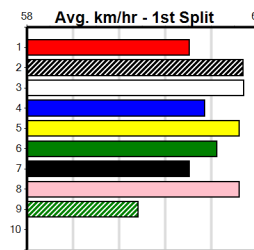

WESTLINK CONTAINER SALES

7

8:43PM

(VIC time)

Distance: 525m, Race Type: Mixed 4/5, Total Prizemoney: $9,055
1st: $6,100, 2nd: $1,870, 3rd: $935, 4th: $150

THIS TRAIN (1) posted his flying 29.86 PB win here off this box and with the speedy SHIMA CURRENT (2) likely to push a little wide early he should get all the favours. SHAYNA BALE (3) is a consistent sprinter who should settle on the speed.

Watchdog Tips: **1** **2** **3** **4** **Bet:** Trifecta 1/2,3,4/2,3,4 ($10 - 166.67%)

Form Box	Wgt	Dist	Track	Date	Time	BON	Margin	1st/2nd (Time)	PIR	Checked	Comment	WR	Split 1	S/P	Grade	
1	THIS TRAIN [5] Huge talent, ideal draw, hard to beat $2.30															
	BK Dog		Aug-22		Sire: ASTON RUPEE		Dam: IMMINENT REALITY		Trainer: Vicki Wisener (Devon Meadows)							
	Owner(s): The Grand Prix (SYN), G Rounds, J Woodbridge															
	Winning Distances: < 300m (0) 300 - 399m (0) 400 - 499m (2) 500 - 599m (3) 600 - 699m (0) > 700m (0)															
	Winning Weights: 32.9(1) 33.3(1) 34.0(1) 34.1(1) 34.6(1)															
	1st (1)	34.1	525	MEA	R1	11-May-24	29.86	29.86	3.25L CABAO OPAL (30.08)	Q/1111				5.08	$1.30	7
	1st (6)	34.0	525	MEA	R9	18-May-24	30.16	29.96	6.50L CABAO NICKEL (30.58)	S/7211		SW		5.23	$3.00	X67
	3rd (2)	33.4	450	BAL	R4	14-Aug-24	25.72	25.35	1.75L LETHAL AVENGER (25.61)	M/213				6.55	$1.40	RWH
	2nd (4)	32.9	525	MEA	R3	31-Aug-24	30.41	29.84	4.50L DEROGATIVE (30.11)	Q/3222				5.16	$3.40	5
	3rd (1)	32.9	530	APK	R6	12-Sep-24	30.89	30.37	3.75L BEN KEEPING (30.62)					5.23	$3.10	SH
1st (2)	32.9	530	APK	R3	19-Sep-24	30.36	30.35	3.5L WARCRAFT (30.60)					5.25	$1.18	6	
3rd (6)	33.2	450	BAL	R7	02-Oct-24	25.28	25.12	2.50L LULU'S RIDE (25.12)	M/432				6.68	$2.50	RWH	
1st (3)	33.3	460	WGL	R6	08-Oct-24	26.00	25.73	1.00L THORKILDSEN (26.05)	M/322				6.63	$1.80	X45	
Last 3 wins NOT included above																
1st (1)	34.6	460	GEL	R1	19-Apr-24	25.79	25.58	2.25L SICK AND TIRED (25.94)	M/111		SW		6.52	$1.50	MH	
2	SHIMA CURRENT [4] Prolific winner, early burn, clear danger. $3.80															
	BK Dog		Nov-21		Sire: SHIMA SHINE		Dam: SWIFT CURRENT		Trainer: Thomas Dailly (Anakie)							
	Owner(s): KOOWEE (SYN), D Gleeson, R Cummings, M Hildebrand, P Chopping, G Hildebrand															
	Winning Distances: < 300m (0) 300 - 399m (0) 400 - 499m (4) 500 - 599m (9) 600 - 699m (0) > 700m (0)															
	Winning Weights: 31.3(1) 31.5(1) 31.7(1) 32.3(2) 32.4(1) 32.5(2) 32.6(2) 32.9(2) 33.2(1)															
	3rd (5)	33.1	525	MEA	R8	10-Aug-24	30.09	29.91	2.75L MEPUNGA SMOKEY (29.91)	M/3333				5.13	$11.00	FFA
	2nd (1)	32.9	515	SAN	R7	15-Aug-24	29.49	29.09	6.00L EXPLICIT (29.09)	Q/1122				5.02	$4.50	X34
	5th (2)	32.9	515	SAN	R4	22-Aug-24	29.94	29.31	9.00L FLYING ZULU (29.33)	S/5455		V5		5.22	$7.10	FFA
	5th (5)	32.7	525	MEA	R6	07-Sep-24	30.07	29.55	8.00L FLYING ZULU (29.55)	M/5555				5.11	$11.70	FFA
	1st (7)	32.5	460	WGL	R10	13-Sep-24	25.72	25.54	3.00L PEACOCK (25.91)	M/211				6.50	$1.20	X45
5th (7)	32.1	525	MEA	R8	21-Sep-24	30.59	29.88	7.50L FRED ROSE (30.08)	M/2233				5.07	$6.10	X34	
2nd (1)	32.1	525	MEA	R8	28-Sep-24	30.13	29.60	3.5L SMOOTH PLANE (29.89)	M/2223				5.07	$3.90	FFA	
2nd (1)	32.4	425	BEN	R7	05-Oct-24	23.86	23.52	1.75L MILE A MINUTE (23.75)	M/111				6.54	$6.10	SH	
Last 3 wins NOT included above																
1st (5)	32.9	485	HOR	R7	08-Mar-24	26.75	26.75	2.75L CRACKERJACK ARET (26.94)	Q/111		SW		6.45	$3.30	S	
1st (8)	33.2	520	WPK	R7	20-Apr-24	30.12	29.33	0.75L ONE HOT BANDIT (30.16)	321	321			5.50	$4.80	GRP3	
1st (2)	32.9	515	SAN	R8	02-May-24	29.39	29.33	1.00L YACHI BALE (29.46)	M/1111		SW		5.05	$4.90	FFA	
3	SHAYNA BALE (NSW)[5] Has early speed, capable of causing an upset. $18.00															
	WBE Bitch		Feb-22		Sire: DROOPYS SYDNEY		Dam: WINNIE ALLEN		Trainer: Thomas Dailly (Anakie)							
	Owner(s): B Wheeler															
	Winning Distances: < 300m (0) 300 - 399m (0) 400 - 499m (0) 500 - 599m (7) 600 - 699m (0) > 700m (0)															
	Winning Weights: 27.3(1) 28.0(1) 28.1(2) 28.4(1) 29.0(1) 29.4(1)															
	1st (2)	29.4	515	SAN	R4	15-Aug-24	29.50	29.09	2.50L SHIMA STEEL (29.66)	Q/2111				5.04	$12.90	4
	5th (4)	29.4	525	MEA	R8	24-Aug-24	31.04	29.71	17.00 KINGSLEY BALE (29.88)	Q/3555				5.10	$29.10	FFA
	3rd (4)	29.3	525	MEA	R9	31-Aug-24	30.14	29.84	1.75L BORACAY SUMMER (30.02)	M/3335				5.13	$3.10	5H
	1st (7)	29.0	525	MEA	R2	07-Sep-24	30.13	29.55	0.75L PALAWA KING (30.17)	M/3221				5.10	$9.40	X45
	6th (6)	29.0	525	MEA	R8	14-Sep-24	30.86	29.70	17.00 EXPLICIT (29.70)	M/3576				5.19	$5.80	X34
8th (2)	28.6	525	MEA	R8	21-Sep-24	30.90	29.88	12.00 FRED ROSE (30.08)	Q/3878				5.09	$13.30	X34