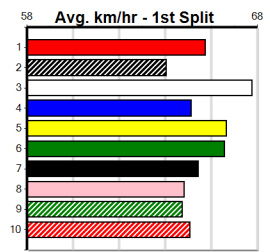

GREAT CHASE SEMI FINAL 4

Distance: 525m, Race Type: S/E Semi Final, Total Prizemoney: $9,055
1st: $6,100, 2nd: $1,870, 3rd: $935, 4th: $150

EPITOMIZE (3) looks a star in he making and after running out the 460m at Warragul last start in flying time he looks a big chance to smash the 30 second barrier here. FLYING MUFFIN (4) has won 6 of 7 and is armed with sizzling early speed.

Watchdog Tips: 3 4 7 8 **Bet:** Win 3