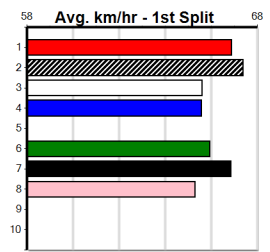

SPORTSBET SAME RACE MULTI

Distance: 600m, Race Type: Mixed 4/5, Total Prizemoney: $10,375
1st: $7,000, 2nd: $2,150, 3rd: $1,075, 4th: $150

GARRY STUN ON (1) looks the leader here with NICKI WHOOP (2) expected to get the sit behind him she can prove a little to strong over the concluding stages. PEPPER RUSH (7) is suited to a wide draw and can press for the early lead.

Watchdog Tips: **2** **1** **7** **3** **Bet:** Box Quinella 1,2,7 ($10 for 333.33%)

Form Box	Wgt	Dist	Track	Date	Time	BON	Margin	1st/2nd (Time)	PIR	Checked	Comment	WR	Split 1	S/P	Grade	
1	GARRY STUN ON [4] Track specialist, settles top 2 early, danger $3.60															
	WBE Dog Dec-20 Sire: FULLY LOADED Dam: EXPRESS ANGEL Trainer: Cole Brett (Kurunjang)															
	Owner(s): M Reid															
	Winning Distances: < 300m (0) 300 - 399m (0) 400 - 499m (0) 500 - 599m (14) 600 - 699m (5) > 700m (0)															
	Winning Weights: 30.0(2) 30.4(2) 30.5(2) 30.6(2) 30.7(2) 31.0(2) 31.3(1) 31.5(1) 31.6(2) 32.1(1) 32.2(1) 32.4(1)															
	7th (2)	30.8	515	SAN	R9	22-Aug-24	30.13	29.31	12.00 GRAND TOURER (29.31)	M/6567	.	.	.	5.22	$19.20	5
	4th (3)	30.7	600	MEA	R5	31-Aug-24	35.09	34.44	9.50L CANYA ALL CLASS (34.44)	Q/1114	.	.	.	8.99	$15.80	X45
	3rd (6)	30.4	600	MEA	R4	07-Sep-24	34.76	34.26	7.50L CANYA ALL CLASS (34.26)	M/1123	.	.	.	9.09	$23.40	X45
	7th (5)	30.4	600	MEA	R6	14-Sep-24	35.21	34.60	8.50L SHREWD STICKER (34.63)	Q/5457	.	.	.	9.15	$6.30	5
	3rd (2)	30.4	450	BAL	R8	18-Sep-24	25.49	25.18	4.50L FIFTY SHORT (25.18)	Q/354	.	.	.	6.62	$21.00	X45
	6th (5)	30.5	450	BAL	R8	25-Sep-24	25.80	25.40	6.00L DESCRIPTION (25.40)	M/576	.	.	.	6.68	$52.30	X45
	1st (4)	30.4	600	MEA	R6	28-Sep-24	34.67	34.67	2.00L NICKI WHOOP (34.81)	M/3311	.	.	.	9.08	$6.60	X45
	5th (2)	30.5	660	BEN	R7	04-Oct-24	38.42	37.63	12.00 CANYA ALL CLASS (37.63)	M/2334	.	.	.	4.14	$16.10	X45H
	Last 3 wins NOT included above															
	1st (7)	31.3	595	SAN	R5	25-Apr-24	34.37	34.24	6.00L JAMIE BALE (34.78)	Q/1111	.	.	.	9.11	$3.00	X45
1st (8)	31.6	525	MEA	R9	01-Jun-24	30.35	29.79	1.25L IDYLLIC LUTHER (30.42)	M/1122	.	.	.	5.10	$3.60	5H	
1st (4)	31.6	600	MEA	R7	15-Jun-24	34.60	34.36	1.25L ETHANOL EXTRA (34.68)	Q/1111	.	SW	.	8.94	$2.50	5	

Box History								
Bx	1st	2nd	3rd	4th	5th	6th	7th	8th
1	4	2	2		1	1		3
2	2	1	1	1	3	1	2	
3			3	2	1	1	2	1
4	5	1		1				1
5	3	4		1	1	2	2	2
6	2		1	3	1	2		
7	1		2	2	3	1	1	
8	2	1	2		2			

Prize Best Starts	$138335.00
Trk/Dts APM	34.25(4)-30/9/23
	84-19-9-11
	18-5-1-3
	24414