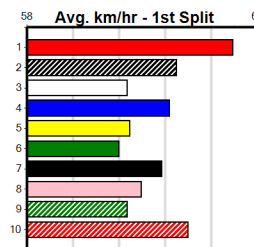

1
6:33PM

(VIC time)

Distance: 525m, Race Type: Mixed 6/7, Total Prizemoney: $8,785
1st: $5,900, 2nd: $1,820, 3rd: $915, 4th: $150

SAINT NIFTY (1) has early speed to burn, should find the early lead, and turn for home with a winning break. ROMANTIC RED (7) is a dog on the rise and is expected to be charging home at the business end. GREYSYND SAMMY (2) boasts loads of talent.

Watchdog Tips: **1** **7** **2** **5** Bet: **Win 1**

1

Form Box	Wgt	Dist	Track	Date	Time	BON	Margin	1st/2nd (Time)	PIR	Checked	Comment	WR	Split 1	S/P	Grade
SAINT NIFTY [7]															
F Dog Nov-22 Promising speedster, looks the leader, go close. $3.00															
Owner(s): P Byrne Sire: FERNANDO BALE Dam: MEPUNGA STELLAR Trainer: Brendan Pursell (Lara)															
Winning Distances: < 300m (0) 300 - 399m (0) 400 - 499m (0) 500 - 599m (1) 600 - 699m (0) > 700m (0)															
Winning Weights: 32.3(1)															
1st (6)	32.3	525	MEP	R3	18-Sep-24	30.20	29.87	6.50L PAW SHAYNA (30.64)	Q/1111				5.15	$4.90	M
5th (7)	31.9	515	SAN	R1	03-Oct-24	30.15	29.38	11.00 PAW IKE (29.38)	Q/1135				5.12	$8.20	X67
Last 3 wins NOT included above															

Bx	1st	2nd	3rd	4th	5th	6th	7th	8th
1								
2								
3								
4								
5								
6	1							
7					1			
8								

Prize Best	$1900.00
Starts	30.20(6)-18/9/24
Trk/Dts	2-1-0-0
APM	1-1-0-0
	1900

2

Form Box	Wgt	Dist	Track	Date	Time	BON	Margin	1st/2nd (Time)	PIR	Checked	Comment	WR	Split 1	S/P	Grade
GREYSYND SAMMY [6]															
BK Dog Aug-22 *** SCRATCHED *** $6.00															
Owner(s): chillicook (SYN), J Chilcott, M Chilcott, G Cooke, W Owen Sire: BLACK MAGIC OPAL Dam: IT'S A WISH Trainer: Michael Chilcott (Heathcote)															
Winning Distances: < 300m (0) 300 - 399m (0) 400 - 499m (0) 500 - 599m (2) 600 - 699m (0) > 700m (0)															
Winning Weights: 33.3(1) 34.4(1)															
7th (5)	33.6	450	WBL	R5	11-Jul-24	26.44	25.45	15.00 MAGNUM RIOT (25.45)	M/567				6.89	$17.90	RWH
3rd (6)	33.5	500	BEN	R4	09-Aug-24	28.78	28.04	4.50L KRAKEN WHISKY (28.47)	M/4344				6.81	$7.00	7
8th (5)	34.0	500	BEN	R6	30-Aug-24	29.52	28.06	16.00 PAW BERRY (28.45)	M/847		V10		6.99	$4.50	RW
2nd (8)	34.0	450	SHP	R9	09-Sep-24	25.04	25.01	0.50L JOEY THE JET (25.01)	M/222		SW		6.64	$22.50	RWH
3rd (1)	34.3	450	SHP	R7	16-Sep-24	25.45	24.96	5.00L CITY LIMIT (25.11)	M/454				6.76	$7.10	RWF
3rd (6)	34.4	500	BEN	R5	20-Sep-24	28.64	28.29	5.00L BEGGIN' (28.29)	S/643				6.72	$5.70	RWH
1st (8)	34.4	500	BEN	R5	27-Sep-24	28.47	27.99	3.5L PERFECT ACE (28.70)	S/752				6.79	$5.20	RWF
2nd (1)	34.6	500	BEN	R4	04-Oct-24	28.43	27.99	0.75L JALAPENO GEM (28.38)	M/443				6.83	$2.30	RWH
Last 3 wins NOT included above															
1st (5)	33.3	500	BEN	R3	21-Jun-24	28.25	27.95	5.00L MISTY BLUE (28.59)	Q/111				6.61	$1.50	M

Bx	1st	2nd	3rd	4th	5th	6th	7th	8th
1								
2	1	1						1
3								
4					1			
5	1						2	2
6			2					
7		1						
8	1	1						

Prize Best	$8530.00
Starts	FSH
Trk/Dts	14-2-3-3
APM	0-0-0-0
	6275