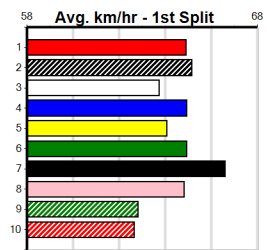

FERNANDO MICK AT STUD

Distance: 525m, Race Type: Grade 5, Total Prizemoney: $8,785
1st: $5,900, 2nd: $1,820, 3rd: $915, 4th: $150

DOUBLE DENIM (7) is arguably the fastest dog in this race and just needs some luck going into the first bend. URANA JASMINE (2) is well drawn and races well around this circuit. PLAY THE VICTIM (5) is a wrecking ball who winds up soon after box rise.

Watchdog Tips: 7 2 5 4 Bet: Box Trifecta 2,4,5,7 ($10 for 41.67%)

Form Box Wgt Dist Track Date Time BON Margin 1st/2nd (Time) PIR Checked Comment W/R Split 1 S/P Grade

BREAK IN [5] Does her best racing off this draw, keep safe. $9.50
Owner(s): Fiji Fund (SYN), L Jovanovski, L Atanasovski
Trainer: George Kantzidis (Woodstock)

URANA JASMINE [5] Likes it here, up to this class, major player. $5.00
Owner(s): S Xerri
Trainer: Andrew Xerri (Merrimu)

PIXIE TRIXIE [5] Talented but can find trouble, keep safe $14.00
Owner(s): C Capuano
Trainer: Clint Capuano (Anakie)

DEMON KYSAIAH [5] Explodes soon after box rise, key player. $5.50
Owner(s): D Gilmore
Trainer: Michael Chilcott (Heathcote)

PLAY THE VICTIM [5] As tenacious as they come, last 50m is the concern $5.50
Owner(s): TWO BRANDO'S (SYN), S Brandon, D Brandon, D Atkin
Trainer: Debra Brandon (Cranbourne East)

1

2

3

4

5