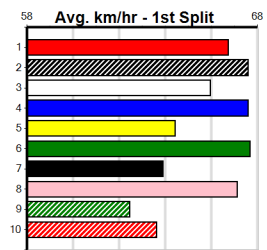

GREAT CHASE SEMI FINAL 3

Distance: 525m, Race Type: S/E Semi Final, Total Prizemoney: $9,055
1st: $6,100, 2nd: $1,870, 3rd: $935, 4th: $150

Race jam packed with early speed could see the speedy FLAMING WHEELS (2) with the advantage of an inside draw come out of the first turn with a winning lead. LULU'S RIDE (8) has posted some sizzlin wins around the provincial circuit.

Watchdog Tips: 2 8 5 4 **Bet:** Win 2

1

FROG MARCH [4] **$12.00**
New here, toughest test, place preferred.
BD Dog Mar-22 Sire: ASTON DEE BEE Dam: FUGACIOUS Trainer: Susan Dalton (Coldstream)

Owner(s): J Guy
Winning Distances: < 300m (0) 300 - 399m (2) 400 - 499m (2) 500 - 599m (0) 600 - 699m (0) > 700m (0)
Winning Weights: 34.9(1) 35.1(1) 35.2(1) 35.3(1)

3rd	7th	2nd	5th	4th	1st	Weight	Dist	Track	Date	Time	BOB	Margin	1st/2nd (Time)	PIR	Checked	Comment	WR	Split 1	S/P	Grade
3rd (5)	35.2	400	WGL	R4	09-Jul-24	23.23	22.52	0.75L PERCIVAL (23.18)	M/43	.	.	.	.	.	.	.	.	8.62	$2.70	X67F
7th (8)	35.7	525	MEP	R10	17-Jul-24	31.32	29.78	17.00 VILMA BALE (30.19)	M/3457	.	.	.	.	.	.	.	.	5.19	$5.50	X67
2nd (7)	35.4	350	HVL	R3	28-Jul-24	19.55	19.29	2.50L LUXFORD (19.38)	M/2	.	.	.	.	.	.	.	.	6.59	$2.70	X67
5th (4)	35.0	350	HVL	R3	11-Aug-24	19.81	19.01	4.25L SUN IN CUBA (19.52)	M/8	.	.	.	.	.	.	.	.	6.92	$1.60	X67H
2nd (5)	35.0	350	HVL	R4	18-Aug-24	19.66	19.07	1.25L SUN IN CUBA (19.58)	M/1	.	.	.	.	.	.	.	.	6.58	$3.30	X67F
1st (2)	34.9	435	SLE	R9	01-Sep-24	24.45	24.45	5.00L CHECK IT OUT (24.79)	M/111	.	.	.	.	.	.	SW	.	5.28	$2.10	X67
5th (1)	35.1	400	WGL	R11	13-Sep-24	23.28	22.67	9.00L SHARNI'S SECRET (22.67)	M/57	.	.	.	.	.	.	.	.	8.49	$1.60	RW
1st (6)	35.2	450	SHP	R8	30-Sep-24	25.47	25.20	1.5L MR. FERGUSON (25.56)	Q/111	.	.	.	.	.	.	SW	.	6.56	$5.80	RWH

Last 3 wins NOT included above

1st	8th	Weight	Dist	Track	Date	Time	BOB	Margin	1st/2nd (Time)	PIR	Checked	Comment	WR	Split 1	S/P	Grade			
1st (8)	35.3	390	BAL	R1	24-Apr-24	22.44	22.02	8.00L LEONARDO ZEAL (22.98)	M/11	.	.	.	SW	.	.	8.45	$18.80	MH	
1st (1)	35.1	350	HVL	R2	09-Jun-24	19.41	19.29	1.75L FLYING GENERAL (19.52)	M/1	.	.	.	.	.	.	.	6.49	$5.50	X67

Box History

Bx	1st	2nd	3rd	4th	5th	6th	7th	8th
1	1							
2	1	1						
3								
4								
5								
6	1	1						
7								
8	1							1

Prize Best Starts Trk/Dts APM

$11105.00
31.32(8)-177/24
13-4-4-1
1-0-0-0
7367