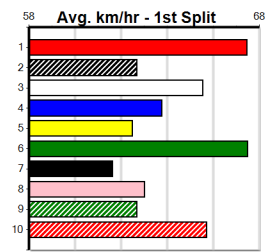

Sale
10
8:52PM
(VIC time)

SPORTSBET SAME RACE MULTI

Distance: 435m, Race Type: Mixed 4/5, Total Prizemoney: $3,360
1st: $2,250, 2nd: $690, 3rd: $345, 4th: $75

ASPERITAS (6) normally comes out running and he will be carving out time on the arm. NATALIE BALE (1) has been impressive in her past three and she is drawn to be on the pace from the outset. PARIS BALE (3) just needs room to muster early on.

Watchdog Tips: **6** **1** **3** **5** **Bet:** **Win 6**

Form Box Wgt Dist Track Date Time BON Margin 1st/2nd (Time) PIR Checked Comment W/R Split 1 S/P Grade

NATALIE BALE (NSW)[5] **Impressive in her past three, well drawn, danger** **$3.60**

BK Bitch May-22 Sire: CHRISTO BALE Dam: HAE ALLEN Trainer: Rebecca Gibbons (Avalon)

Owner(s): B Wheeler

Winning Distances: < 300m (0) 300 - 399m (1) 400 - 499m (4) 500 - 599m (0) 600 - 699m (0) > 700m (0)

Winning Weights: 28.3(1) 28.6(1) 28.8(2) 29.1(1)

1st (1)	28.8	410	HOR	R3	13-Aug-24	23.14	23.10	3.5L PAW HUNTER (23.37)	M/11	.	.	.	10.29	$1.80	6G
3rd (8)	28.8	400	WGL	R10	20-Aug-24	22.87	22.29	1.25L DAINTREE DAMAGE (22.80)	S/43	.	.	.	8.47	$2.50	5
4th (2)	28.2	450	WBL	R6	29-Aug-24	26.03	25.19	9.00L ZIPPING POITIER (25.43)	M/345	.	.	.	6.69	$2.60	5
1st (6)	28.8	390	WBL	R5	05-Sep-24	22.11	22.00	2.00L CORTEZ BALE (22.24)	M/22	.	.	.	8.61	$2.40	5
6th (5)	28.9	390	WBL	R11	12-Sep-24	23.00	21.89	16.00 OUR TITAN (21.89)	M/56	.	.	.	9.02	$9.50	X45
1st (3)	29.1	410	HOR	R10	17-Sep-24	23.11	23.11	3.5L QILIN BALE (23.35)	M/11	.	.	.	10.29	$2.40	5
2nd (7)	29.6	410	HOR	R10	24-Sep-24	23.13	22.93	0.75L SYDNEY SHOW (23.09)	M/11	.	.	.	10.15	$15.40	FFA
2nd (3)	29.4	400	GEL	R11	04-Oct-24	22.83	22.60	3.00L PARIS BALE (22.62)	M/32	.	.	.	8.60	$2.70	X45

Last 3 wins NOT included above

1st (4)	28.6	400	GEL	R2	23-May-24	22.43	22.37	12.00 SICILY (23.24)	Q/11	.	.	SW	8.37	$1.20	M
1st (1)	28.3	400	GEL	R9	01-Jun-24	22.75	22.41	2.75L MALA ANGEL (22.93)	M/11	.	.	.	8.47	$1.30	X67

Box History

Bx	1st	2nd	3rd	4th	5th	6th	7th	8th
1	2							
2				1				
3	1	1		3				
4	1	1						
5						1		
6	1	2		1				
7		2						
8			1	1		1		

Prize Best Starts Trk/Dts APM

$14010.00
25.26(3)-9/6/24
20-5-6-1
1-0-0-0
9852