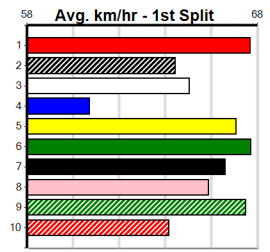

Sale
8
8:10PM
(VIC time)

MAFFRA POLY & PUMP SPRINT FINAL

Distance: 435m, Race Type: S/E Final, Total Prizemoney: $10,075
1st: $7,000, 2nd: $2,000, 3rd: $1,000, 4th: $75

DR. ASHER (7) turned in a colossal performance to score here last week and he should prove hard to hold out again. BERNIE BURROW (5) was a tad unlucky in his heat last week and he can make amends. ZIPPING POITIER (8) is showing some promise.

Watchdog Tips: **7** **5** **8** **3** **Bet:** **Win 7**

1

NOCTILUCENT [5] **Can come out running, will cop pressure, place** **$9.00**

BE **Bitch** **Dec-21** **Sire: BARCIA BALE** **Dam: PYROCUMULUS** **Trainer: Michelle Mallia (Avalon)**

Owner(s): Fluffy Side Up (SYN), A Onley, P Onley

Winning Distances: < 300m (0) 300 - 399m (2) 400 - 499m (5) 500 - 599m (0) 600 - 699m (0) > 700m (0)

Winning Weights: 24.9(1) 27.0(1) 27.2(1) 27.5(3) 27.6(1)

1st	2nd	3rd	4th	5th	6th	7th	8th
1st (1) 27.5 410 HOR R10 19-Aug-24 23.25 22.84 4.25L AUSSIE SUPREME (23.53) Q/11 . . . SW W 10.24 $1.50 5							
3rd (6) 27.9 300 HVL R12 25-Aug-24 16.77 16.50 2.25L GUNAI LILLY (16.62) M/2 . . . . . 3.91 $2.50 5H							
2nd (6) 27.5 390 BAL R3 04-Sep-24 22.45 21.89 7.00L CRUSH YOUR RUSH (21.99) M/22 . . . SW . 8.51 $2.60 5							
8th (4) 27.7 390 SHP R13 09-Sep-24 22.86 22.15 10.00 CAPALA (22.17) M/38 . . . . . 8.48 $5.70 5							
1st (4) 27.6 390 SHP R4 16-Sep-24 22.08 22.08 2.50L COCKTAIL (22.24) M/11 . . . . . 8.27 $3.60 X45							
3rd (7) 27.5 400 GEL R5 20-Sep-24 22.78 22.35 4.25L LEO BALE (22.48) M/34 . . . . . 8.44 $7.70 X45							
1st (4) 27.2 400 GEL R6 27-Sep-24 22.52 22.22 0.10L ASTON KENNEDY (22.52) Q/11 . . . . . 8.27 $3.60 5							
4th (8) 27.4 435 SLE R4 06-Oct-24 24.74 24.16 4.00L DR. ASHER (24.46) Q/122 . . . . . 5.14 $14.30 SH							

Last 3 wins NOT included above

1st (8) 27.5 425 BEN R2 19-Apr-24 24.13 23.70 1.5L BLACKPOOL SLADE (24.23) M/111 . . . SW . 6.47 $6.50 7
1st (2) 27.5 425 BEN R9 26-Apr-24 24.12 23.85 2.00L LEO BALE (24.26) Q/111 . . . . . 6.48 $7.70 6G
1st (1) 27.0 450 BAL R10 17-Jul-24 25.50 25.28 2.00L SQUEAKY CARROLL (25.63) Q/111 . . . SW . 6.50 $3.00 5

Box History

Bx	1st	2nd	3rd	4th	5th	6th	7th	8th
1	2	1	2					
2	2	1						
3			1					
4	2							1
5		2						
6		1	1	1				
7		2	2					
8	1			2				1

Prize Best Starts Trk/Dts APM $20040.00 24.74(8)-6/10/24 25-7-7-6 1-0-0-0 12315