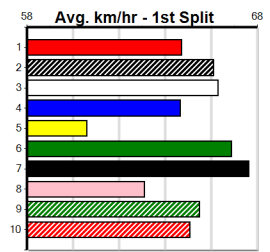

Sale
6
7:27PM
(VIC time)

GRANT MURRAY PLASTERING

Distance: 510m, Race Type: Mixed 4/5, Total Prizemoney: $3,875
1st: $2,600, 2nd: $800, 3rd: $400, 4th: $75

FLYING ENVY (1) was desperately unlucky in the G3 SA Oaks final and she is drawn to make amends. TOMMY TEQUILA (7) has the speed to cross and lead and he is a bold front running speedster. I'M HONEY (6) can run a cheeky race

Watchdog Tips: **1** **7** **6** **2** **Bet:** **Trifecta 1/2,6,7/2,6,7,8 ($10 - 111.11%)**

1

FLYING ENVY [5] **Powerful type, has the good draw, looks good** **$2.20**
BK **Bitch** **Jul-22** **Sire: ASTON RUPEE** **Dam: FLYING SMOOTH** **Trainer: Kim Erenshaw (Junction Village)**
Owner(s): T Erenshaw
Winning Distances: < 300m (0) 300 - 399m (0) 400 - 499m (0) 500 - 599m (4) 600 - 699m (2) > 700m (0)
Winning Weights: 28.8(1) 29.0(2) 29.1(1) 29.6(1) 29.9(1)

Box	1st	2nd	3rd	4th	5th	6th	7th	8th
1	1							
2					1			
3								
4								
5	1		2					1
6								
7				2	1			
8	1	1				2		

Box History

Box	1st	2nd	3rd	4th	5th	6th	7th	8th
1	1							
2					1			
3								
4								
5	1		2					1
6								
7				2	1			
8	1	1				2		

Prize Best Starts Trk/Dts APM
$25045.00
FSTD
22-6-1-3
0-0-0-0
13381

2

MADALIA ZOOM [4] **Returned to form last time, may be value** **$10.00**
WBK **Dog** **Nov-20** **Sire: BANJO BOY** **Dam: ZIPPING SCARLET** **Trainer: Peter McKenzie (Tinamba)**
Owner(s): P Mckenzie
Winning Distances: < 300m (0) 300 - 399m (0) 400 - 499m (3) 500 - 599m (5) 600 - 699m (0) > 700m (0)
Winning Weights: 34.7(1) 34.8(1) 35.3(2) 35.4(1) 35.6(2) 35.7(1)

Box	1st	2nd	3rd	4th	5th	6th	7th	8th
1	3	1	5		2	3	3	
2	4	2	1	1	1	1	1	2
3	1	1	1	1	1	2	2	1
4	2	1	2	1	3		1	
5	2		2	3	2	1		
6	3		5	1	1	2	2	
7	1	1	3	1	3	1	2	
8	1	2	3	5	2		1	

Box History

Box	1st	2nd	3rd	4th	5th	6th	7th	8th
1	3	1	5		2	3	3	
2	4	2	1	1	1	1	1	2
3	1	1	1	1	1	2	2	1
4	2	1	2	1	3		1	
5	2		2	3	2	1		
6	3		5	1	1	2	2	
7	1	1	3	1	3	1	2	
8	1	2	3	5	2		1	

Prize Best Starts Trk/Dts APM
$40048.13
28.91(2)-11/9/24
98-8-13-13
19-2-2-1
8099

3

LAKEVIEW NOLA [5] **Capable but may get crowded early on, risky** **$12.00**
WF **Bitch** **Sep-21** **Sire: FERNANDO BALE** **Dam: LAKEVIEW GRACE** **Trainer: Harley Whelan (Metung)**
Owner(s): Lakeview kennels (SYN), L Whelan, M Whelan, P Whelan
Winning Distances: < 300m (0) 300 - 399m (0) 400 - 499m (1) 500 - 599m (3) 600 - 699m (1) > 700m (0)
Winning Weights: 26.7(2) 27.1(2) 27.2(1)

Box	1st	2nd	3rd	4th	5th	6th	7th	8th
1	2	1						
2	1	1						
3	1	1						
4	1	1	1	1	1			
5	1	3	1	1				
6	3	1						
7	1	1	1	1				
8			1	2	1			

Box History

Box	1st	2nd	3rd	4th	5th	6th	7th	8th
1	2	1						
2	1	1						
3	1	1						
4	1	1	1	1	1			
5	1	3	1	1				
6	3	1						
7	1	1	1	1				
8			1	2	1			

Prize Best Starts Trk/Dts APM
$35210.00
28.86(8)-12/5/24
35-5-7-7
4-1-0-1
11052

4

HATENNA BALE (NSW)[5] **Tough draw, may get buried back, tough ask** **$16.00**
BK **Bitch** **May-21** **Sire: ALLEN DEED** **Dam: DYNA ZESTY** **Trainer: Robert Camilleri (Lara)**
Owner(s): B Wheeler
Winning Distances: < 300m (0) 300 - 399m (2) 400 - 499m (5) 500 - 599m (0) 600 - 699m (0) > 700m (0)
Winning Weights: 26.5(1) 26.7(2) 27.3(1) 27.5(1) 28.0(1) 28.4(1)

Box	1st	2nd	3rd	4th	5th	6th	7th	8th
1	1	2	1	1	1	3		
2	2	3	1	1	1			
3	1	1						
4	1	4	1	1			1	2
5	2	1	3	1		1	2	
6			1	2	2			1
7	2	1	1	1				
8	1	2	2			3		

Box History

Box	1st	2nd	3rd	4th	5th	6th	7th	8th
1	1	2	1	1	1	3		
2	2	3	1	1	1			
3	1	1						
4	1	4	1	1			1	2
5	2	1	3	1		1	2	
6			1	2	2			1
7	2	1	1	1				
8	1	2	2			3		

Prize Best Starts Trk/Dts APM
$18140.00
FSTD
57-7-9-12
0-0-0-0
4879

5

HARRY THE HOOD [5] **Just not up to this level, look to others** **$21.00**
BK **Dog** **Jan-22** **Sire: HOUDINI BOY** **Dam: MIGNON** **Trainer: Steve Nagy (Traralgon)**
Owner(s): S Nagy
Winning Distances: < 300m (0) 300 - 399m (2) 400 - 499m (1) 500 - 599m (2) 600 - 699m (0) > 700m (0)
Winning Weights: 32.8(1) 33.7(1) 34.0(1) 34.1(2)

Box	1st	2nd	3rd	4th	5th	6th	7th	8th
1	1	2	1	1	1			1
2						3	3	
3	1	1	3				1	1
4	1	1	1	1	2	2	1	1
5	1		1	2	1	1	1	1
6				1	3	2	1	
7		1	1	1	2			
8	2	2		2				1

Box History

Box	1st	2nd	3rd	4th	5th	6th	7th	8th
1	1	2	1	1	1			1
2						3	3	
3	1	1	3				1	1
4	1	1	1	1	2	2	1	1
5	1		1	2	1	1	1	1
6				1	3	2	1	
7		1	1	1	2			
8	2	2		2				1

Prize Best Starts Trk/Dts APM
$11665.63
29.07(5)-28/8/24
58-5-6-5
4-1-1-0
4520