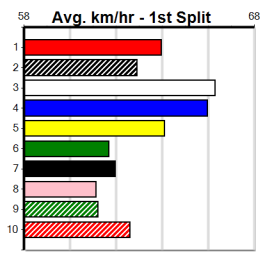

Sale
11
9:13PM
(VIC time)

DOWNLOAD THE WATCHDOG APP

Distance: 435m, Race Type: Grade 5, Total Prizemoney: $2,925
1st: $1,950, 2nd: $600, 3rd: $300, 4th: $75

CALIMO (7) is ideally drawn out wide and a clear run early should see him prove too strong in the run home. BURN ALONG (3) is a class act and he should be in the firing line for most of the journey. LAKEVIEW LASS (2) was impressive last time

Watchdog Tips: **7** **3** **2** **4** **Bet:** **Box Trifecta 2,3,4,7 ($10 for 41.67%)**

1

EL CRIMP ADORE [5] **In form but the pace outside is a worry, risky** **$4.80**
WF Dog May-21 Sire: FERNANDO BALE Dam: CRIMSON VIXEN Trainer: Dawn Johnston (Toongabbie)
Owner(s): G Ponton
Winning Distances: < 300m (0) 300 - 399m (0) 400 - 499m (8) 500 - 599m (1) 600 - 699m (0) > 700m (0)
Winning Weights: 31.5(1) 31.9(1) 32.0(2) 32.3(1) 32.6(1) 32.7(2) 33.3(1)
5th (2) 32.9 435 SLE R11 04-Aug-24 24.97 24.36 6.00L PETZEL BALE (24.55) Q/155 . . . . . 5.22 $19.90 5
2nd (2) 32.9 460 WGL R6 08-Aug-24 26.30 26.06 0.75L ASTON ANGELO (26.25) S/763 . . . . . 6.77 $3.00 T3-5
7th (8) 32.8 460 WGL R7 16-Aug-24 26.44 25.63 8.00L MARCO ROSE (25.88) M/677 . . . . . W 6.68 $6.30 5
4th (6) 32.6 435 SLE R10 04-Sep-24 24.92 24.62 3.25L AUSSIE CAN FLY (24.70) M/376 . . . . . 5.30 $4.70 T3-5
1st (3) 32.7 435 SLE R11 11-Sep-24 24.22 24.22 11.00 BE RUGGED (24.93) M/111 . . . . . SW 5.18 $1.50 5
2nd (1) 32.8 400 WGL R11 20-Sep-24 22.88 22.68 3.00L FUNNY OLD FELLOW (22.68) M/32 . . . . . 8.46 $5.70 X45
2nd (2) 32.6 400 WGL R5 27-Sep-24 22.79 22.64 2.25L PAW WALDO (22.64) M/55 . . . . . 8.56 $3.20 X45
1st (1) 32.6 400 WGL R10 08-Oct-24 22.67 22.58 1.75L ASTON BAHT (22.79) Q/23 . . . . . 8.43 $8.00 X45
Last 3 wins NOT included above
1st (3) 32.3 400 WGL R10 20-Jun-23 22.81 22.52 0.10L OHANA SITDOWN (22.82) S/44 . . . . . SW 8.57 $3.50 5
1st (7) 33.3 460 WGL R8 01-Feb-24 26.02 26.02 1.25L PRETTY CAPRI (26.09) Q/111 . . . . . 6.49 $2.10 T3-5
1st (7) 32.7 510 SLE R8 12-May-24 28.82 28.82 0.25L NAVARINO (28.83) M/111 . . . . . 9.05 $14.60 X45

Box History

Bx	1st	2nd	3rd	4th	5th	6th	7th	8th
1	1	2	3					
2		2	3	5				
3	2	1	2	1	1			
4	1	1	3	3	2	1	1	
5	2	1	3				2	1
6	1			1	1			
7	2	3	3	2	1			
8		3	6	1	1	1	3	

Prize Best Starts Trk/Dts APM $35988.57 24.22(3)-11/9/24 73-9-13-20 10-1-1-2 9084