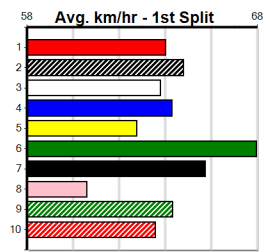

Sale
5
7:07PM
(VIC time)

GRV VIC BRED DISTANCE FINAL (0-4 WINS)

Distance: 640m, Race Type: Restricted Win, Total Prizemoney: $14,725
1st: $10,000, 2nd: $3,100, 3rd: $1,550, 4th: $75

LIVEABLE (6) has been racing well in stronger company of late and she should settle in a forward position. MEPUNGA INFRARED (1) was a dominant 34.63 Geelong winner and he is drawn to be prominent throughout. SILK (7) has the motor

Watchdog Tips: **6** **1** **7** **2** **Bet:** Box Quinella 1,6,7 ($10 for 333.33%)

Form Box	Wgt	Dist	Track	Date	Time	BON	Margin	1st/2nd (Time)	PIR	Checked	Comment	WR	Split 1	S/P	Grade
1															
MEPUNGA INFRARED [6] Dominant Geelong winner, well drawn, danger $3.40															
BK	Dog	Nov-22													
Owner(s): B Smith															
Sire: BELLA INFRARED Dam: MEPUNGA MOLLY															
Trainer: Jeffrey Britton (Anakie)															
Winning Distances: < 300m (0) 300 - 399m (0) 400 - 499m (0) 500 - 599m (2) 600 - 699m (0) > 700m (0)															
Winning Weights: 32.9(1) 33.0(1)															
6th (8)	32.7	525	MEA	R1	27-Jul-24	31.92	30.09	14.00 ROMANI (31.01)	S/8787				5.42	$8.00	MF
4th (2)	32.8	525	MEP	R3	14-Aug-24	31.25	29.83	2.25L PAW PETROV (31.10)	M/4334				5.25	$3.90	MH
1st (2)	32.9	525	MEP	R1	21-Aug-24	30.27	29.91	1.5L ZIPPING PFEIFFER (30.36)	Q/2111				5.24	$3.60	M
4th (1)	32.8	515	SAN	R1	29-Aug-24	30.19	29.13	5.50L PAW MANTRA (29.83)	M/6665		VO		5.30	$3.20	7
ST (-)	32.8	400	GEL		10-Sep-24	22.92		7.00L Trial Cleared	M/66		5of8		8.24		ST
4th (8)	32.8	525	MEP	R10	18-Sep-24	30.74	29.87	2.00L BUN QUAKE (30.61)	S/7544				5.43	$4.50	X67
2nd (3)	32.9	525	MEP	R10	25-Sep-24	30.40	29.64	0.75L PAW SUMMER (30.36)	M/3322				5.24	$2.60	7
1st (3)	33.0	596	GEL	R2	07-Oct-24	34.63	34.63	2.25L ROMANTIC RED (34.78)	M/1111		SW		9.26	$2.70	RW
Last 3 wins NOT included above															
Box History															
Bx	1st	2nd	3rd	4th	5th	6th	7th	8th							
1															
2	1	1			1										
3	1	1													
4															
5															
6															
7															
8						1		1							
Prize Best	$6120.00														
Starts	FSH														
Trk/Dts	8-2-2-0														
APM	0-0-0-0 5459														

2															
VIRAT [6] Handy efforts in his past two, must respect $4.60															
BK	Dog	Oct-22													
Owner(s): M Haines															
Sire: ASTON RUPEE Dam: SLINKY INKY															
Trainer: Jeffrey Britton (Anakie)															
Winning Distances: < 300m (0) 300 - 399m (0) 400 - 499m (2) 500 - 599m (0) 600 - 699m (0) > 700m (0)															
Winning Weights: 31.6(1) 31.8(1)															
5th (8)	32.3	525	MEP	R11	07-Aug-24	30.72	29.93	7.00L PAW GRADY (30.25)	M/4566				5.25	$25.40	X67H
3rd (6)	32.1	525	MEA	R2	17-Aug-24	30.69	29.80	9.00L RAVEN PETER (30.07)	M/3455				5.26	$17.60	6G
8th (1)	32.3	525	MEA	R3	24-Aug-24	30.92	29.71	11.00 HONEY ZEN (30.21)	Q/5888				5.23	$14.70	6G
6th (7)	32.6	450	SHP	R5	05-Sep-24	26.03	25.41	3.5L PAW QUAIL (25.80)	M/446				6.79	$5.70	T3-RW
4th (7)	32.4	450	SHP	R11	14-Sep-24	25.77	25.39	3.75L ZAMBADA ICON (25.52)	M/444				6.76	$3.30	X67
5th (8)	32.5	595	SAP	R5	23-Sep-24	34.69	34.19	7.50L MY MUM ROCKS (34.19)	M/3355				9.42	$27.20	RW
3rd (2)	32.5	460	GEL	R9	28-Sep-24	25.87	25.58	4.25L SET TO SIZZLE (25.58)	M/333				6.65	$5.50	X67
3rd (4)	32.2	680	GEL	R5	04-Oct-24	39.84	39.74	1.5L MY MUM ROCKS (39.74)	Q/2211				18.60	$7.00	RW
Last 3 wins NOT included above															
1st (7)	31.6	450	SHP	R2	27-Jun-24	26.31	25.71	0.75L SCOTTY'S STACY (26.35)	Q/121				6.74	$4.50	M
1st (2)	31.8	450	SHP	R9	04-Jul-24	25.74	25.50	0.50L EDINBURGH BALE (25.77)	S/211				6.71	$8.00	T3-7
Box History															
Bx	1st	2nd	3rd	4th	5th	6th	7th	8th							
1															
2	1			1											1
3					1										
4				1											
5															
6			1												
7	1				1									2	
8															
Prize Best	$4700.00														
Starts	FSH														
Trk/Dts	14-2-0-3														
APM	0-0-0-0 3307