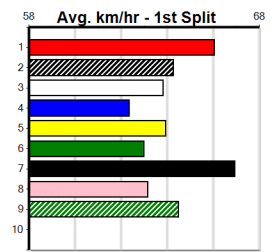

Sale
9
8:28PM
(VIC time)

GRAHAM CHALMER REAL ESTATE

Distance: 435m, Race Type: Grade 6, Total Prizemoney: $2,925
1st: $1,950, 2nd: $600, 3rd: $300, 4th: $75

PRETTY PIPA (1) has been brilliant in her past two and a clean getaway can see her make every post a winner. LUCKY (5) can be risky early but he does have a big motor, while LONG SLEEVES (8) should get plenty of room early on.

Watchdog Tips: **1** **5** **8** **3** **Bet:** **Win 1**

1

PRETTY PIPA [6] **Brilliant in her past two, well drawn, go close** **$2.80**
BK Bitch Feb-23 Sire: ASTON FASTNET Dam: PRETTY MUCH Trainer: Kelvin Iles (Longwarry)
Owner(s): K Iles
Winning Distances: < 300m (0) 300 - 399m (0) 400 - 499m (2) 500 - 599m (0) 600 - 699m (0) > 700m (0)
Winning Weights: 29.8(1) 30.3(1)

Box	1st	2nd	3rd	4th	5th	6th	7th	8th
1								
2		2		1	1			
3								
4								
5	1							
6	1							
7								
8						1		

Prize Best Starts Trk/Dts APM: $3640.00 FSH 7-2-2-0 0-0-0-0 3640

2

LAPIS LAZULI [6] **Hit or miss early, can push wide, risky** **$10.00**
BE Bitch Mar-22 Sire: FERNANDO BLUEY Dam: JACQUI SHOSHONE Trainer: Shona Crawford (Pearcedale)
Owner(s): S Crawford
Winning Distances: < 300m (0) 300 - 399m (0) 400 - 499m (0) 500 - 599m (2) 600 - 699m (0) > 700m (0)
Winning Weights: 27.7(1) 28.0(1)

Box	1st	2nd	3rd	4th	5th	6th	7th	8th
1				1	1			1
2	1			1				1
3	1							1
4		1			1	1		
5						1		
6						1		1
7								
8		1						

Prize Best Starts Trk/Dts APM: $6050.00 FSH 24.93(6)-2/10/24 15-2-2-2 1-0-0-0 3730

3

DAINTREE ASTER [6] **Far from disgraced last time, keep safe** **$6.00**
BK Bitch Oct-22 Sire: FERAL FRANKY Dam: WHISTLING BULLET Trainer: Ben Joske (Yinnar South)
Owner(s): LUCKY ELEVEN (SYN), K Joske, G Joske
Winning Distances: < 300m (0) 300 - 399m (0) 400 - 499m (2) 500 - 599m (0) 600 - 699m (0) > 700m (0)
Winning Weights: 26.2(1) 26.3(1)

Box	1st	2nd	3rd	4th	5th	6th	7th	8th
1								
2				1				
3					2			
4	1	3	2	2				1
5		1		1	1	1		
6								
7	1		1	1				2
8						1		

Prize Best Starts Trk/Dts APM: $9282.14 FSH 24.42(4)-28/8/24 23-2-4-3 6-2-1-0 7149

4

MAD KEV [6] **Likely to get too far back early on, next time** **$9.00**
BK Dog May-22 Sire: SUPERIOR PANAMA Dam: BLAZIN' REGGIE Trainer: Gerry Orr (Newborough)
Owner(s): G Orr
Winning Distances: < 300m (0) 300 - 399m (0) 400 - 499m (1) 500 - 599m (1) 600 - 699m (0) > 700m (0)
Winning Weights: 30.4(1) 31.2(1)

Box	1st	2nd	3rd	4th	5th	6th	7th	8th
1								
2					1			1
3			1	1	2			
4	1	3	1	2				
5			1			2		
6					3			1 1
7	1			1				2
8		1	3	2	1			1

Prize Best Starts Trk/Dts APM: $7745.00 FSH 24.54(1)-11/9/24 39-2-7-7 7-0-2-2 4270

5

LUCKY [6] **Needs luck early but has the motor, main danger** **$5.00**
BD Dog Oct-22 Sire: FERNANDO BALE Dam: ACCUSED Trainer: Shona Crawford (Pearcedale)
Owner(s): R Thompson
Winning Distances: < 300m (0) 300 - 399m (0) 400 - 499m (2) 500 - 599m (0) 600 - 699m (0) > 700m (0)
Winning Weights: 29.1(1) 29.4(1)

Box	1st	2nd	3rd	4th	5th	6th	7th	8th
1								
2		1						
3	1							1
4								
5								1
6						1		1
7			1					
8	1							

Prize Best Starts Trk/Dts APM: $5710.00 FSH 26.22(6)-28/7/24 8-2-1-1 1-0-0-0 4570