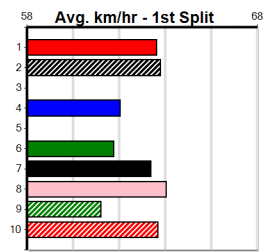

Sale
1
5:35PM
(VIC time)

JOHN ELLIMAN REAL ESTATE

Distance: 435m, Race Type: Maiden, Total Prizemoney: $2,535
1st: $1,680, 2nd: $520, 3rd: $260, 4th: $75

ZIPPING SCOOBY (1) has been placed in three of six to date and he is drawn to get all the breaks.
DR. BELL (2) showed good early burn last time and she will get stronger with more racing.
MAYFAIR JILL (6) has solid claims

Watchdog Tips: **1** **2** **6** **5** **Bet:**

Form Box	Wgt	Dist	Track	Date	Time	BON	Margin	1st/2nd (Time)	PIR	Checked	Comment	W/R	Split 1	S/P	Grade	
1	ZIPPING SCOOBY (NSW)[M] Impressive to date, has the good draw, yes $3.20															
	BK	Dog	Dec-22		Sire: ASTON RUPEE		Dam: ZIPPING MAGDA		Trainer: Robert Camilleri (Lara)							
	Owner(s): Hallinan Hallinan (SYN), M Hallinan, F Hallinan															
	Winning Distances: < 300m (0) 300 - 399m (0) 400 - 499m (0) 500 - 599m (0) 600 - 699m (0) > 700m (0)															
	Winning Weights:															
	6th (8)	33.6	390	WBL	R2	05-Sep-24	23.20	22.00	14.00	GO ME GO (22.27)	M/66			9.03	$6.30	M
	5th (5)	34.1	410	HOR	R1	17-Sep-24	23.80	23.11	7.50L	CRACKERJACK SCUD	M/44			10.63	$20.10	M
	3rd (1)	33.9	410	HOR	R1	24-Sep-24	23.85	22.93	4.00L	LEONESSA (23.59)	M/33			10.79	$2.30	M
	5th (8)	34.0	390	WBL	R1	30-Sep-24	23.13	22.34	4.00L	BELAIR BETTY (22.87)	M/56			9.06	$2.10	M
	2nd (2)	34.1	300	HVL	R1	04-Oct-24	17.07	16.70	2.25L	SHRAPNEL (16.92)	M/5			4.09	$3.30	T3-M
3rd (4)	34.2	390	WBL	R3	07-Oct-24	23.14	22.32	7.50L	WHIPSTICK SERENA (22.62)	M/45			9.10	$1.70	M	
Last 3 wins NOT included above																
<table border="1"> <thead> <tr> <th>Bx</th> <th>1st</th> <th>2nd</th> <th>3rd</th> <th>4th</th> <th>5th</th> <th>6th</th> <th>7th</th> <th>8th</th> </tr> </thead> <tbody> <tr><td>1</td><td></td><td></td><td>1</td><td></td><td></td><td></td><td></td><td></td></tr> <tr><td>2</td><td>1</td><td></td><td></td><td></td><td></td><td></td><td></td><td></td></tr> <tr><td>3</td><td></td><td></td><td></td><td></td><td></td><td></td><td></td><td></td></tr> <tr><td>4</td><td></td><td></td><td></td><td>1</td><td></td><td></td><td></td><td></td></tr> <tr><td>5</td><td></td><td></td><td></td><td></td><td>1</td><td></td><td></td><td></td></tr> <tr><td>6</td><td></td><td></td><td></td><td></td><td></td><td></td><td></td><td></td></tr> <tr><td>7</td><td></td><td></td><td></td><td></td><td></td><td></td><td></td><td></td></tr> <tr><td>8</td><td></td><td></td><td></td><td></td><td></td><td>1</td><td>1</td><td></td></tr> </tbody> </table> <table border="1"> <tr><td>Prize Best</td><td>$740.00</td></tr> <tr><td>Starts</td><td>FSH</td></tr> <tr><td>Trk/Dts</td><td>6-0-1-2</td></tr> <tr><td>APM</td><td>0-0-0-0</td></tr> <tr><td></td><td>740</td></tr> </table>																

2	DR. BELL [M] Showed good early burn last time, main danger $4.60															
	BK	Bitch	Aug-22		Sire: FERAL FRANKY		Dam: PAYTON		Trainer: Kimberley McMahon (Darriman)							
	Owner(s): DOCTORS KENNELS (SYN), J McMahon, J Gill															
	Winning Distances: < 300m (0) 300 - 399m (0) 400 - 499m (0) 500 - 599m (0) 600 - 699m (0) > 700m (0)															
	Winning Weights:															
	8th (3)	27.3	435	SLE	R3	29-Sep-24	25.66	24.44	16.00	WALLS OF JERICO (24.58)	M/367			5.32	$50.40	MH
	3rd (2)	26.8	435	SLE	R2	09-Oct-24	25.19	24.13	1.5L	LUCA SKYWALKER (25.10)	Q/111			5.22	$17.10	M
	Last 3 wins NOT included above															
	<table border="1"> <thead> <tr> <th>Bx</th> <th>1st</th> <th>2nd</th> <th>3rd</th> <th>4th</th> <th>5th</th> <th>6th</th> <th>7th</th> <th>8th</th> </tr> </thead> <tbody> <tr><td>1</td><td></td><td></td><td></td><td></td><td></td><td></td><td></td><td></td></tr> <tr><td>2</td><td></td><td></td><td>1</td><td></td><td></td><td></td><td></td><td></td></tr> <tr><td>3</td><td></td><td></td><td></td><td></td><td></td><td></td><td></td><td>1</td></tr> <tr><td>4</td><td></td><td></td><td></td><td></td><td></td><td></td><td></td><td></td></tr> <tr><td>5</td><td></td><td></td><td></td><td></td><td></td><td></td><td></td><td></td></tr> <tr><td>6</td><td></td><td></td><td></td><td></td><td></td><td></td><td></td><td></td></tr> <tr><td>7</td><td></td><td></td><td></td><td></td><td></td><td></td><td></td><td></td></tr> <tr><td>8</td><td></td><td></td><td></td><td></td><td></td><td></td><td></td><td></td></tr> </tbody> </table> <table border="1"> <tr><td>Prize Best</td><td>$260.00</td></tr> <tr><td>Starts</td><td>25.19(2)-9/10/24</td></tr> <tr><td>Trk/Dts</td><td>2-0-0-1</td></tr> <tr><td>APM</td><td>2-0-0-1</td></tr> <tr><td></td><td>260</td></tr> </table>															

3	SELECT CASH [M] Well bred, in capable hands, watch betting $7.00														
	BK	Dog	Jul-22		Sire: BERNARDO		Dam: MY DREAMER		Trainer: Ken Bailey (Bundalagwah)						
	Owner(s): K Bailey														
	Winning Distances: < 300m (0) 300 - 399m (0) 400 - 499m (0) 500 - 599m (0) 600 - 699m (0) > 700m (0)														
	Winning Weights:														
	Last 3 wins NOT included above														
	<table border="1"> <thead> <tr> <th>Bx</th> <th>1st</th> <th>2nd</th> <th>3rd</th> <th>4th</th> <th>5th</th> <th>6th</th> <th>7th</th> <th>8th</th> </tr> </thead> <tbody> <tr><td>1</td><td></td><td></td><td></td><td></td><td></td><td></td><td></td><td></td></tr> <tr><td>2</td><td></td><td></td><td></td><td></td><td></td><td></td><td></td><td></td></tr> <tr><td>3</td><td></td><td></td><td></td><td></td><td></td><td></td><td></td><td></td></tr> <tr><td>4</td><td></td><td></td><td></td><td></td><td></td><td></td><td></td><td></td></tr> <tr><td>5</td><td></td><td></td><td></td><td></td><td></td><td></td><td></td><td></td></tr> <tr><td>6</td><td></td><td></td><td></td><td></td><td></td><td></td><td></td><td></td></tr> <tr><td>7</td><td></td><td></td><td></td><td></td><td></td><td></td><td></td><td></td></tr> <tr><td>8</td><td></td><td></td><td></td><td></td><td></td><td></td><td></td><td></td></tr> </tbody> </table> <table border="1"> <tr><td>Prize Best</td><td>$0</td></tr> <tr><td>Starts</td><td>FSH</td></tr> <tr><td>Trk/Dts</td><td>0-0-0-0</td></tr> <tr><td>APM</td><td>0-0-0-0</td></tr> <tr><td></td><td>0</td></tr> </table>