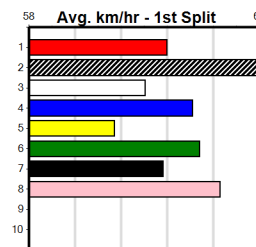

Sale
7
7:52PM
(VIC time)

ROTTI SECURITY

Distance: 435m, Race Type: Mixed 3/4, Total Prizemoney: $3,360
1st: $2,250, 2nd: $690, 3rd: $345, 4th: $75

LEO BALE (2) blew up the clock at Geelong two runs back and he will be carving out time on the arm again. BLACK DREAM (8) was never headed here last time and she will give a great sight again. SMOOTH CRIMINAL (6) is more than capable.

Watchdog Tips: **2** **8** **6** **1** **Bet:** Win 2

1

DR. FARRAH [4] **Goes well here, has the right draw, keep safe** **$7.50**

BK Bitch Jan-22 Sire: BERNARDO Dam: SWEET DEMI Trainer: Kimberley McMahon (Darriman)

Owner(s): DOCTORS KENNELS (SYN), J McMahon, J Gill

Winning Distances: < 300m (0) 300 - 399m (4) 400 - 499m (5) 500 - 599m (2) 600 - 699m (0) > 700m (0)

Winning Weights: 23.2(1) 23.8(3) 23.9(1) 24.0(1) 24.2(1) 24.3(1) 24.4(1) 24.6(1) 25.4(1)

1st	2nd	3rd	4th	5th	6th	7th	8th
1st (3) 24.3 460 WGL R6 30-Aug-24	25.89	25.80	3.00L BANKRUPT (26.09)	M/211	6.53	$2.90 5	
6th (8) 24.5 460 WGL R8 06-Sep-24	26.36	26.04	4.00L BO RHAPSODY (26.10)	M/445	6.72	$4.10 X34	
1st (4) 24.4 515 SAN R11 12-Sep-24	29.77	29.20	2.50L RAPID HEART (29.93)	M/1111	5.13	$8.70 5	
3rd (2) 24.4 515 SAN R4 19-Sep-24	29.86	29.57	2.25L HOTEL WHISKY ONE (29.71)	Q/5333	5.15	$22.30 X45	
3rd (3) 24.5 510 SLE R8 29-Sep-24	29.27	28.99	4.25L LAKEVIEW DECEAH (28.99)	M/333	9.33	$1.70 X45	
3rd (4) 24.2 510 SLE R8 02-Oct-24	29.10	28.65	4.50L KISAUN (28.79)	M/333	9.20	$2.90 X45	
5th (5) 24.3 510 SLE R8 06-Oct-24	29.42	28.69	8.50L PAW YASMIN (28.85)	M/555	9.40	$10.20 X45	
3rd (6) 24.3 515 SAN R6 10-Oct-24	29.84	29.13	11.00L VINCENT BALE (29.13)	M/6543	5.28	$33.70 X45	

Last 3 wins NOT included above

1st (4) 24.6 435 SLE R5 07-Jul-24	24.54	24.39	1.75L AKINA LAD (24.65)	M/111	5.24	$2.20 5H	
1st (1) 23.8 510 SLE R9 28-Jul-24	29.26	28.91	1.00L DR. EVERGREEN (29.33)	M/322	9.40	$2.60 5	
1st (7) 23.9 435 SLE R11 07-Aug-24	24.64	24.38	3.25L SUPER TONE (24.86)	M/311	5.37	$1.70 5	

Box History

Bx	1st	2nd	3rd	4th	5th	6th	7th	8th
1	4				2	1	1	1
2	1	1						1
3	1		1					
4	2		2	1		1		
5			1		1	1		
6		1	3		1	1		
7	2						1	
8	1		1			2		1

Prize Best Starts Trk/Dts APM $32250.00 24.46(8)-14/2/24 37-11-1-10 17-4-0-5 18069