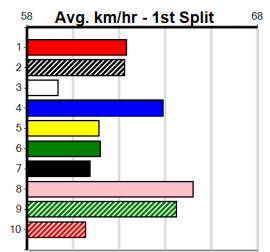

Sale
3
6:22PM
(VIC time)

RANFORD'S FAMILY BUTCHER

Distance: 435m, Race Type: Mixed 6/7, Total Prizemoney: $2,925
1st: $1,950, 2nd: $600, 3rd: $300, 4th: $75

WALLS OF JERICHO (4) has been simply brilliant in his three runs here and he looks very well graded in this event. JUMBUK DAMIEN (5) has been placed in four of six here and he will get a nice cart across early on. MISS PATSY (8) has claims

Watchdog Tips: **4** **5** **8** **1** **Bet:** **Win 4**

1

SELECT MILLS [6] Far from disgraced at Warragul, must keep safe **$7.50**

WBD Bitch May-22 Sire: FERNANDO BALE Dam: EYE WILL REIGN Trainer: Ken Bailey (Bundalaguah)

Owner(s): K Bailey
Winning Distances: < 300m (0) 300 - 399m (1) 400 - 499m (1) 500 - 599m (0) 600 - 699m (0) > 700m (0)
Winning Weights: 25.6(1) 26.7(1)

Run	Rank	Wgt	Dist	Track	Date	Time	BOB	Margin	1st/2nd (Time)	PIR	Checked	Comment	WR	Split 1	S/P	Grade
7th (4)	26.9	400	WGL	R9	11-Jul-24	23.43	23.08	3.00L	SWANKY CHIC (23.22)	M/58	.	.	.	W	8.69	$4.20 T3-7
4th (8)	26.6	435	SLE	R2	21-Jul-24	25.18	24.29	8.00L	EXTREME AVENGER (24.62)	M/655	.	.	.	.	5.50	$11.80 X67H
6th (5)	26.2	435	SLE	R3	07-Aug-24	25.23	24.38	4.50L	STOJANOVIC (24.92)	M/556	.	.	.	.	5.46	$6.20 T7
7th (5)	26.0	435	SLE	R2	21-Aug-24	25.73	24.64	8.50L	PAUA OF TESSA (25.15)	M/467	.	.	.	.	5.42	$13.30 T7
3rd (5)	25.7	435	SLE	R4	18-Sep-24	25.17	24.68	3.75L	BLACK TYCOON (24.91)	M/444	.	.	.	.	5.42	$3.90 T3-7
1st (1)	25.6	400	WGL	R9	26-Sep-24	23.06	22.85	2.00L	ARCHER TWO (23.19)	Q/11	.	.	.	.	8.53	$2.80 T3-7
7th (5)	25.7	435	SLE	R3	02-Oct-24	25.00	24.44	6.00L	PHARAOH'S GOLD (24.59)	M/756	.	.	.	.	5.48	$60.60 X67
3rd (7)	25.8	400	WGL	R9	08-Oct-24	23.08	22.58	7.50L	SOLAR SPECTRUM (22.58)	M/33	.	.	.	.	8.54	$39.80 X67

Last 3 wins NOT included above

Run	Rank	Wgt	Dist	Track	Date	Time	BOB	Margin	1st/2nd (Time)	PIR	Checked	Comment	WR	Split 1	S/P	Grade
1st (3)	26.7	390	SHP	R2	04-Jul-24	22.52	22.18	0.25L	MONEY PALACE (22.53)	Q/11	.	.	.	.	8.54	$1.80 T3-M

Prize Best Starts Trk/Dts APM: $4275.00, 24.90(6)-30/6/24, 12-2-0-4, 7-0-0-2, 2849

2

LUCA SKYWALKER [7] Improving type but may need it easier, risky **$10.00**

BK Dog Dec-22 Sire: SHIMA SHINE Dam: BABY TALK Trainer: Gavin Clifton (Tynong Nth)

Owner(s): WE'RE ALL MATES (SYN), G Clifton, D Mckenzie
Winning Distances: < 300m (0) 300 - 399m (0) 400 - 499m (1) 500 - 599m (0) 600 - 699m (0) > 700m (0)
Winning Weights: 30.4(1)

Run	Rank	Wgt	Dist	Track	Date	Time	BOB	Margin	1st/2nd (Time)	PIR	Checked	Comment	WR	Split 1	S/P	Grade
5th (4)	30.7	400	WGL	R3	10-Sep-24	23.57	22.52	10.00	SWEET CANNELLONI (22.88)	M/35	.	.	.	.	8.56	$29.00 M
7th (5)	30.8	400	WGL	R2	17-Sep-24	24.50	22.38	26.00	MAKE IT POP (22.72)	M/48	.	SW	.	.	8.80	$11.40 M
4th (5)	31.1	435	SLE	R1	25-Sep-24	25.56	24.88	3.5L	FOREIGN CURRENCY (25.32)	M/422	.	.	.	.	5.53	$38.50 M
2nd (4)	30.8	400	WGL	R9	04-Oct-24	23.10	22.71	1.5L	KIP STAVROS (23.00)	M/34	.	.	.	.	8.57	$2.80 M
1st (6)	30.4	435	SLE	R2	09-Oct-24	25.10	24.13	1.00L	SWEET BEE (25.15)	M/632	.	.	.	.	5.40	$8.50 M

Last 3 wins NOT included above

Run	Rank	Wgt	Dist	Track	Date	Time	BOB	Margin	1st/2nd (Time)	PIR	Checked	Comment	WR	Split 1	S/P	Grade
1st (6)	30.4	435	SLE	R2	09-Oct-24	25.10	24.13	1.00L	SWEET BEE (25.15)	M/632	.	.	.	.	5.40	$8.50 M

Prize Best Starts Trk/Dts APM: $2250.00, 25.10(6)-9/10/24, 5-1-1-0, 2-1-0-0, 2250