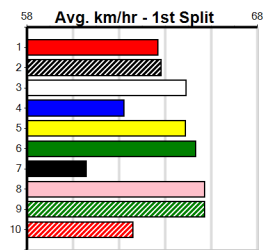

DAHLENS BUILDING CENTRE

Distance: 435m, Race Type: Grade 5, Total Prizemoney: $2,925
1st: $1,950, 2nd: $600, 3rd: $300, 4th: $75

VIKING (8) was a dominant 24.63 winner here last time and he will exit the same draw tonight. PAW HUNTER (5) is better than his past two runs and he just needs a little luck in the early stages. PEACHES (2) can come out running at times

Watchdog Tips: **8** **5** **2** **4** **Bet:** **Win 8**

Form Box	Wgt	Dist	Track	Date	Time	BON	Margin	1st/2nd (Time)	PIR	Checked	Comment	WR	Split 1	S/P	Grade	
1	PERCIVAL [5] $12.00															
	Placed in only two of five here, prefer to watch															
	Owner(s): S Stockdale Trainer: Billy Stockdale (Fulham)															
	Sire: ZAMBORA BROCKIE Dam: BESSIE'S DAISY															
	Winning Distances: < 300m (0) 300 - 399m (2) 400 - 499m (2) 500 - 599m (0) 600 - 699m (0) > 700m (0)															
	Winning Weights: 29.2(1) 29.6(1) 29.8(1) 30.0(1)															
	6th (1)	29.6	435	SLE	R10	21-Jul-24	25.13	24.29	3.75L ROCKET BALE (24.87)	M/214	.	.	.	5.36	$11.90	5
	4th (5)	29.7	400	WGL	R11	26-Jul-24	23.04	22.65	3.75L OUR YOGI (22.79)	M/44	.	.	.	8.49	$6.90	5
	4th (7)	29.6	400	WGL	R2	30-Jul-24	23.07	22.45	8.00L FLAMING WHEELS (22.52)	M/54	.	.	.	8.63	$15.20	RWH
	3rd (2)	29.6	435	SLE	R3	18-Aug-24	25.03	24.18	13.00 FLYING GENERAL (24.18)	M/733	.	.	.	5.47	$27.10	RWH
3rd (4)	29.6	435	SLE	R4	01-Sep-24	24.82	24.45	1.5L ASTON IMAGE (24.72)	Q/222	.	.	.	5.32	$3.90	5	
1st (4)	29.2	400	WGL	R10	06-Sep-24	22.94	22.54	1.5L TOUCH OF CLOVER (23.03)	Q/32	.	.	.	8.41	$4.90	5	
5th (7)	29.4	400	WGL	R12	10-Sep-24	23.12	22.52	9.00L SHEEZEL (22.52)	S/66	.	.	.	8.58	$9.90	5H	
7th (6)	30.0	435	SLE	R11	09-Oct-24	25.08	24.13	6.50L QUEENARA BALE (24.63)	M/776	.	.	.	5.47	$4.30	5NP	
Last 3 wins NOT included above																
1st (4)	29.8	350	TRA	R1	12-Jun-24	20.12	19.75	1.5L GOT FLAIR (20.20)	Q/11	.	SW	.	6.68	$2.60	M	
1st (7)	30.0	350	TRA	R2	21-Jun-24	19.98	19.98	4.00L RIO WHIZZER (20.26)	M/111	.	.	.	6.65	$4.10	X67	
1st (2)	29.6	400	WGL	R4	09-Jul-24	23.18	22.52	0.025 ELENA'S JEBRYNAH (23.18)	M/11	.	.	.	8.41	$10.20	X67F	

Box History								
Bx	1st	2nd	3rd	4th	5th	6th	7th	8th
1								
2	1			1				
3								
4	2	1	1					
5					1			
6						1		1
7	1				1	1		
8		1						
Prize Best	$1120.00							
Starts	24.82(4)-1/9/24							
Trk/Dts	14-4-2-2							
APM	5-0-0-2							
	6562