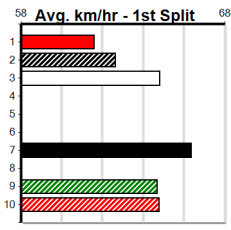

Track Record:

Distance	Time	Greyhound	Date Set
300m	16.057	UNLEASH COLLINDA	11-Dec-22
350m	18.641	UNLEASH COLLINDA	19-Feb-23

Healesville

"THE SHED" @ Healesville Greys

Distance: 300m, Race Type: Maiden, Total Prizemoney: \$2,535
1st: \$1,680, 2nd: \$520, 3rd: \$260, 4th: \$75