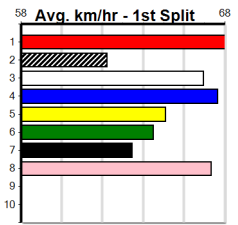

GORSKI ENGINEERING DAMSELS DASH

Distance: 300m, Race Type: Grade 5, Total Prizemoney: \$2,925
1st: \$1,950, 2nd: \$600, 3rd: \$300, 4th: \$75

4

12:27PM

(VIC time)

ASSUME KEALY (1) produced a top last start placing here and after 5 placings in her last 6 starts she may be the one to beat. PRESTIA (3) can explode once fully balanced and she could be right in the finish with an ounce of luck.