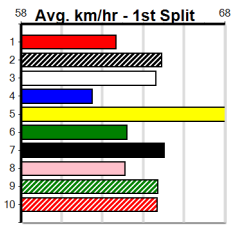

SPORTSBET GREEN TICKS

Distance: 300m, Race Type: Grade 5, Total Prizemoney: $2,925
1st: $1,950, 2nd: $600, 3rd: $300, 4th: $75

11

2:49PM

(VIC time)

PERFECT SAL (5) can set the tempo soon after box rise in his races and he will be hard to reel in if he can find the arm. CHESTER CAMPBELL (8) recorded a top win from a wide draw here last start and he can challenge again.

Watchdog Tips:

5

8

2

7

Bet:

Win 5