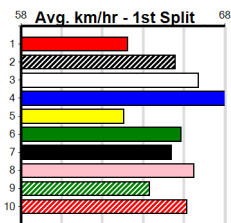

CROYDON HOMING PIGEON CLUB

Distance: 350m, Race Type: Grade 5, Total Prizemoney: $2,925
1st: $1,950, 2nd: $600, 3rd: $300, 4th: $75

7
1:32PM
(VIC time)

BOSUSTOW (2) has met some speedy types in his recent racing and he can race closer to the speed early in this and may prove hard to hold out. PEGLEG PETE (6) has plenty of talent and has the early speed to be prominent throughout.

Watchdog Tips: 2 6 4 3 Bet: Win 2