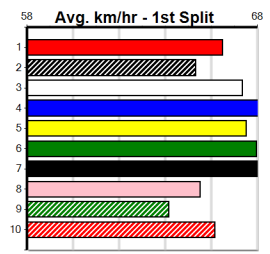

HEALESVILLE PHYSIO & SPORTS MEDICINE

Distance: 350m, Race Type: Mixed 4/5, Total Prizemoney: $3,360
1st: $2,250, 2nd: $690, 3rd: $345, 4th: $75

FIFTY SHORT (3) recorded a fast all the way Ballarat win 3 starts back and he may prove hard to hold out with any luck here. BALLAN BRUMBY (6) has posted explosive wins here in 2 of his last 3 starts and he can challenge again today.

Watchdog Tips: **3** **6** **4** **1** **Bet:** **Box Trifecta 1,3,4,6 ($10 for 41.67%)**

Form Box	Wgt	Dist	Track	Date	Time	BON	Margin	1st/2nd (Time)	PIR	Checked	Comment	WR	Split 1	S/P	Grade

DEROGATIVE [5]

Comes into calculations from this draw. **$7.00**

BK Dog May-22 **Sire:** ASTON DEE BEE **Dam:** APPOINTED **Trainer:** Geoffrey Mitchell (Spotswood)

Owner(s): A Tullio

Winning Distances: < 300m (0) 300 - 399m (1) 400 - 499m (5) 500 - 599m (2) 600 - 699m (0) > 700m (0)

Winning Weights: 33.7(2) 34.0(1) 34.1(1) 34.3(1) 34.5(1) 34.7(1) 35.2(1)

3rd (5)	34.1	450	BAL	R11	07-Aug-24	25.70	25.38	2.75L JETSTREAM ICON (25.52)	Q/343	.	.	.	6.66	$22.50	X45
1st (8)	34.1	450	SHP	R11	12-Aug-24	25.47	25.11	1.75L RED SHIRAZ (25.59)	M/211	.	.	W	6.68	$3.60	5
1st (7)	34.0	525	MEP	R9	21-Aug-24	30.25	29.91	4.50L SPRING COIN (30.56)	M/1111	.	.	.	5.10	$2.70	5
2nd (4)	34.1	515	SAP	R7	26-Aug-24	29.65	29.43	1.75L BAY TUDOR (29.54)	M/1111	.	.	.	5.09	$7.80	5
1st (8)	34.3	525	MEA	R3	31-Aug-24	30.11	29.84	4.50L THIS TRAIN (30.41)	M/1111	.	.	SW	5.07	$7.30	5
4th (4)	34.5	515	SAN	R10	05-Sep-24	29.97	29.33	5.50L CHAVERO (29.60)	M/2334	.	.	.	5.11	$3.20	5
6th (4)	34.3	460	WGL	R8	13-Sep-24	26.68	25.54	17.00 ZEUS THUNDERBOLT (25.54)	M/445	.	.	.	6.54	$15.30	SH
6th (8)	34.5	425	BEN	R5	05-Oct-24	24.25	23.52	9.00L ZEUS THUNDERBOLT (23.64)	M/866	.	.	.	6.59	$68.60	SH

Last 3 wins NOT included above

1st (4)	35.2	400	GEL	R4	15-Mar-24	22.65	22.46	4.25L BLAZING GOLD (22.93)	Q/11	.	.	.	8.30	$2.30	X67
1st (4)	34.7	425	BEN	R10	24-May-24	23.98	23.90	1.25L BLIMEY TEDDY (24.07)	M/222	.	.	.	6.53	$7.40	5
1st (5)	34.5	390	WBL	R2	30-May-24	21.99	21.92	8.50L FABRICATE (22.56)	Q/11	.	.	SW	8.54	$4.60	RWH

Box History

Bx	1st	2nd	3rd	4th	5th	6th	7th	8th
1								
2						1		
3		1					2	
4	2	1		1		1	1	1
5	1	2	1	1				
6	2	1	1	1				1
7	1			1				
8	2	1	3		1	1		1

Prize Best Starts Trk/Dts APM: $25035.00 FSH 32-8-6-5 0-0-0-0 13079