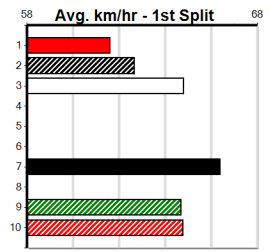

"THE SHED" @ Healesville Greys

Distance: 300m, Race Type: Maiden, Total Prizemoney: $2,535
1st: $1,680, 2nd: $520, 3rd: $260, 4th: $75

1
11:37AM

(VIC time)

LITTLE DARL (1) has produced good placings in four of her five starts to date and she could prove hard to beat from the gun draw. FEISTY AMY (5) had little luck here on debut and could challenge after a handy recent trial here.

Watchdog Tips: **1** **5** **7** **3** **Bet:** Win 1

1

LITTLE DARL [M] **Good placings in 4 from 5 starts to date, go close** **$3.60**

BK Bitch Sep-22 Sire: ASTON RUPEE Dam: STAR OF JASMINE Trainer: Donna Robertson (Bald Hills)

Owner(s): MALLEE RACING (SYN), S Jardine, N Monaghan

Winning Distances: < 300m (0) 300 - 399m (0) 400 - 499m (0) 500 - 599m (0) 600 - 699m (0) > 700m (0)

Winning Weights:

Run	Wgt	Dist	Track	Date	Time	BOB	Margin	1st/2nd (Time)	PIR	Checked	Comment	WR	Split 1	S/P	Grade
3rd (6)	27.6	425	BEN	R1	30-Aug-24	24.49	23.73	0.75L PAW XENA (24.45)	Q/212	.	.	.	6.70	$39.60	M
2nd (6)	27.6	300	HVL	R1	04-Sep-24	16.90	16.39	3.5L GIACOMO (16.67)	M/2	.	SW	.	3.96	$10.40	MH
6th (7)	27.5	425	BEN	R1	13-Sep-24	25.32	23.70	13.00 IMPOSTER (24.45)	M/686	.	.	.	6.87	$3.70	M
3rd (8)	27.6	300	HVL	R2	22-Sep-24	17.04	16.59	0.25L FULL OF FUN (17.03)	Q/2	.	.	.	4.00	$3.20	MH
3rd (3)	27.6	390	BAL	R10	02-Oct-24	22.82	21.95	11.00 WINTER GOES (22.07)	M/23	.	.	.	8.55	$4.60	M

Last 3 wins NOT included above

Box History

Bx	1st	2nd	3rd	4th	5th	6th	7th	8th
1								
2								
3			1					
4								
5								
6		1	1					
7						1		
8				1				

Prize Best $1300.00
Starts 16.90(6)-4/9/24
Trk/Dts 5-0-1-3
APM 2-0-1-1
1144

2

WAIKIKI PEARL [M] **Steady placing here last start, cannot dismiss.** **$7.00**

BK Bitch Feb-22 Sire: BERNARDO Dam: JUNIPER PEARL Trainer: Brett Mackie (Tooradin)

Owner(s): A Lie

Winning Distances: < 300m (0) 300 - 399m (0) 400 - 499m (0) 500 - 599m (0) 600 - 699m (0) > 700m (0)

Winning Weights:

Run	Wgt	Dist	Track	Date	Time	BOB	Margin	1st/2nd (Time)	PIR	Checked	Comment	WR	Split 1	S/P	Grade
6th (6)	26.7	400	WGL	R2	03-Sep-24	23.82	22.38	12.00 ENZOLA (23.03)	S/78	.	.	.	8.73	$40.70	M
7th (2)	27.2	390	WBL	R1	03-Oct-24	23.01	21.93	9.50L SOMETHING GOOD (22.35)	M/68	.	.	.	9.08	$9.40	M
2nd (1)	27.6	300	HVL	R1	09-Oct-24	17.35	16.85	1.5L ARCHER EIGHT (17.26)	.	.	.	.	.	$2.50	M

Last 3 wins NOT included above

Box History

Bx	1st	2nd	3rd	4th	5th	6th	7th	8th
1		1						
2							1	
3								
4								
5								
6						1		
7								
8								

Prize Best $320.00
Starts 17.35(1)-9/10/24
Trk/Dts 3-0-1-0
APM 1-0-1-0
320