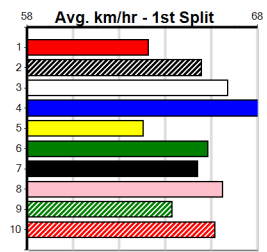

CROYDON HOMING PIGEON CLUB

Distance: 350m, Race Type: Grade 5, Total Prizemoney: $2,925
1st: $1,950, 2nd: $600, 3rd: $300, 4th: $75

BOSUSTOW (2) has met some speedy types in his recent racing and he can race closer to the speed early in this and may prove hard to hold out. PEGLEG PETE (6) has plenty of talent and has the early speed to be prominent throughout.

Watchdog Tips: 2 6 4 3 Bet: Win 2

NOTORIOUS BLAZE [5] Smart all the way win from this draw 2 back, place $8.50
Owner(s): Notorious Syndicate (SYN), J Gordon, G Rudd, D Erdman, W Telford
Trainer: Julia Creed (Graytown)

BOSUSTOW [5] Met some speedy types in recent times, go close. $7.00
Owner(s): A Lamarca
Trainer: Anthony Lamarca (Burwood East)

MYALL MANNERED [5] Can explode mid race, fast win 2 back, threat. $6.00
Owner(s): P Vogelzang
Trainer: Phillip Vogelzang (Mansfield)

SUN IN CUBA [5] Relies on some luck but has talent, chance here. $4.20
Owner(s): A Galea
Trainer: Angela Galea (Sunshine North)

TASSIE TIME [5] Drawn to find some trouble in this, needs luck. $15.00
Owner(s): Snorkel (SYN), M Condon, M Hornsey, R Gazzard, J Aismgeest, J Myers
Trainer: Joyce Condon (Devon Meadows)

1

2

3

4

5