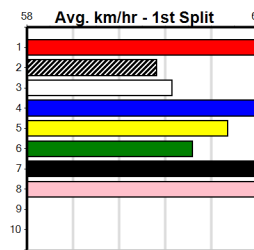

PITSTOP MOWER REPAIRS TRAINERS DAMSELS DASH

Distance: 300m, Race Type: Grade 5, Total Prizemoney: $2,925
1st: $1,950, 2nd: $600, 3rd: $300, 4th: $75

CASHED OUT (8) has produced top 350m efforts in her last 2 starts and she may be hard to hold out from her good draw here. HARD PRESS (4) can explode once fully balanced and she can challenge with an ounce of luck early.

Watchdog Tips: **8** **4** **1** **7** **Bet:** **Box Trifecta 1,4,7,8 ($10 for 41.67%)**

1

BLITZ [5] Resuming, plenty of ability when right, chance. **$5.50**
BEW Bitch Dec-21 Sire: TOMMY SHELBY Dam: MY LUCKY MIA Trainer: Olivia Cartechini (Dandenong Nor)
Owner(s): M Pease
Winning Distances: < 300m (0) 300 - 399m (8) 400 - 499m (0) 500 - 599m (0) 600 - 699m (0) > 700m (0)
Winning Weights: 27.4(1) 27.6(2) 27.9(1) 28.0(2) 28.9(2)
7th (2) 27.9 395 TRA R9 19-Apr-24 22.59 21.84 5.50L BETTER BANJO (22.23) M/226 . . . . 3.75 $11.60 5
6th (8) 28.2 400 WGL R12 26-Apr-24 23.61 22.35 12.00 FLY CHIC (22.83) M/33 . . . . 8.74 $3.70 5
1st (4) 27.6 395 TRA R9 01-May-24 22.01 21.88 1.25L JOE GEM (22.08) Q/111 . . . SW . 3.67 $5.20 5
1st (5) 28.0 350 HVL R7 05-May-24 19.56 19.09 1.75L ELSA JAY (19.67) M/1 . . . . 6.52 $3.80 5
8th (5) 28.3 450 TRA R6 10-May-24 25.55 24.65 13.00 REEMA BALE (24.65) M/777 . . . . 6.82 $27.90 X45
6th (2) 28.6 395 TRA R6 15-May-24 22.51 22.19 4.75L NUMEROUS (22.19) M/336 . . . . 3.76 $7.60 X45
2nd (4) 28.3 395 TRA R7 29-May-24 22.23 22.23 0.05L EARLY BOY (22.23) Q/111 . . . . 3.68 $34.30 X45
5th (6) 28.4 395 TRA R7 31-May-24 23.14 22.06 10.00 CORTEZ BALE (22.46) M/457 . . . SW . 3.80 $4.50 X45
Last 3 wins NOT included above
1st (4) 27.9 350 HVL R7 02-Feb-24 19.49 19.49 3.00L BLACK REDEEMER (19.69) M/1 . . . SW . 6.57 $2.00 T3-5
1st (8) 27.6 395 TRA R5 25-Mar-24 22.79 22.47 1.00L CHER'S HAND (22.85) M/221 . . . . 3.77 $6.00 5
1st (7) 27.4 350 TRA R12 29-Mar-24 19.76 19.49 1.25L TOMMY'S HITMAN (19.84) M/22 . . . . 6.59 $8.50 5

Box History

Bx	1st	2nd	3rd	4th	5th	6th	7th	8th
1		3	1	1				
2		1	1		1	1	1	2
3	1			1	1			1
4	3	1	2					
5	1			1	1			1
6	1	1	1		1	1		
7	1	1		1				1
8	1	1	3	1	1	1		

Prize Best Starts Trk/Dts APM: $19555.63, 16.80(2)-16/7/23, 44-8-8-8, 10-3-2-2, 4025

2

RUN KITTY RUN [5] May get a bit too far back early, needs some luck. **$15.00**
BK Bitch Dec-21 Sire: BERNARDO Dam: ON THE RUNWAY Trainer: Joyce Condon (Devon Meadows)
Owner(s): M Condon
Winning Distances: < 300m (0) 300 - 399m (2) 400 - 499m (1) 500 - 599m (0) 600 - 699m (0) > 700m (0)
Winning Weights: 25.6(1) 26.5(1) 27.0(1)
3rd (3) 27.0 395 TRA R4 29-Apr-24 22.53 22.39 2.00L DR. ERICA (22.39) M/122 . . . V5 . 3.76 $5.20 T3-RW
1st (1) 27.0 395 TRA R10 06-May-24 22.38 22.33 2.00L DUNDEE RAIDER (22.51) M/111 . . . . 3.78 $1.60 T3-RW
3rd (4) 26.4 400 WGL R11 04-Jul-24 23.31 23.04 1.25L AUDACIOUS PADDY (23.23) M/33 . . . . 8.70 $5.10 6G
2nd (7) 26.3 400 WGL R2 16-Jul-24 23.08 22.77 3.00L ASTON SPRITZ (22.87) M/22 . . . . 8.66 $13.10 X67
6th (3) 26.4 460 WGL R3 23-Jul-24 26.63 25.66 6.50L READ THE ROOM (26.17) M/755 . . . . 6.84 $36.00 RW
1st (2) 26.5 390 BAL R4 28-Jul-24 22.77 22.75 0.25L USKO BALE (22.78) M/53 . . . . 8.63 $3.90 T3-6
7th (8) 26.2 300 HVL R12 25-Aug-24 17.13 16.50 7.50L GUNAI LILLY (16.62) Q/7 . . . . 4.03 $52.10 5H
6th (8) 26.7 300 HVL R4 29-Sep-24 17.14 16.60 6.50L LET THEM TALK (16.71) Q/5 . . . . 4.03 $33.20 5
Last 3 wins NOT included above
1st (6) 25.6 400 WGL R3 09-Nov-23 22.85 22.81 7.00L ZAMBEZI (23.33) Q/11 . . . SW . 8.49 $2.90 T3-M

Box History

Bx	1st	2nd	3rd	4th	5th	6th	7th	8th
1	1	1				1		
2	1	1	1					
3			1			1		
4			1	2		1		
5				1	1			1
6	1	2	1	1				
7		2	1	2				
8	1	1	1	1	1	1	2	

Prize Best Starts Trk/Dts APM: $6275.00, 17.13(8)-25/8/24, 28-3-6-4, 2-0-0-0, 2153