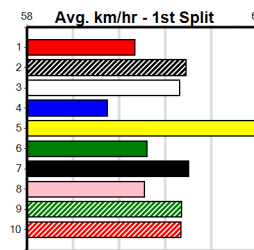

SPORTSBET GREEN TICKS

Distance: 300m, Race Type: Grade 5, Total Prizemoney: $2,925
1st: $1,950, 2nd: $600, 3rd: $300, 4th: $75

PERFECT SAL (5) can set the tempo soon after box rise in his races and he will be hard to reel in if he can find the arm. CHESTER CAMPBELL (8) recorded a top win from a wide draw here last start and he can challenge again.

Watchdog Tips: 5 8 2 7 Bet: Win 5

ASIA (NSW)[5] Showed speed in fast last start win, must respect. $12.00
W Bitch Jun-21 Sire: ORSON ALLEN Dam: MAGIC GYPSY Trainer: Steve Kaltis (Shady Creek)
Winning Distances: < 300m (0) 300 - 399m (6) 400 - 499m (0) 500 - 599m (0) 600 - 699m (0) > 700m (0)
Winning Weights: 25.1(1) 25.6(1) 25.8(1) 26.2(1) 26.5(1) 26.8(1)
1st (8) 25.1 300 HVL R4 09-Aug-24 17.03 16.90 1.5L TOP PRAIRIE (17.13) Q/3 . . . . 4.02 $19.10 T3-5
5th (3) 25.4 300 HVL R4 16-Aug-24 17.27 16.77 7.50L NEW WAVE WHINE (16.77) S/7 . . . . 4.14 $22.40 T3-5
1st (8) 25.6 300 HVL R12 26-Aug-24 16.98 16.68 2.25L SHE'S SOMETHING (17.13) M/3 . . . . 4.00 $1.50 T3-5
5th (3) 25.3 300 HVL R11 30-Aug-24 17.15 16.96 2.50L FEROCIOUS SANDY (16.98) M/4 . . . SW 4.08 $17.80 T3-5
5th (4) 26.3 300 HVL R4 13-Sep-24 17.33 16.77 4.50L KING KABOOM (17.02) M/5 . . . . 4.10 $8.40 T3-5
2nd (8) 26.4 300 HVL R12 23-Sep-24 17.05 16.72 0.25L OCEAN MIST (17.04) Q/4 . . . . 4.02 $2.80 T3-5
3rd (6) 26.5 300 HVL R11 27-Sep-24 17.17 16.87 2.50L FEROCIOUS SANDY (17.00) M/6 . . . . 4.07 $9.70 T3-5
1st (7) 26.8 300 HVL R10 04-Oct-24 16.83 16.70 1.25L EASILY AMUSED (16.91) Q/2 . . . . 3.97 $9.70 T3-5
Last 3 wins NOT included above
1st (3) 25.8 350 HVL R2 11-Aug-23 19.68 19.43 6.00L DARWIN CANDY (20.08) Q/2 . . . . 6.66 $1.50 T3-M
1st (6) 26.2 395 TRA R3 21-Aug-23 22.93 22.49 0.50L MARINO (22.95) M/111 . . . . 3.79 $6.70 T3-7
1st (6) 26.5 300 HVL R11 29-May-24 16.76 16.76 0.50L WHISPER PIE (16.79) M/3 . . . . 4.03 $6.10 6G

PENNY BLUE DEMON [5] Can race in a forward position throughout, chance. $10.00
BE Dog Feb-22 Sire: FERNANDO BALE Dam: MY DEWANA PENNY Trainer: Chris Armstrong (Hoppers Crossi)
Winning Distances: < 300m (0) 300 - 399m (4) 400 - 499m (4) 500 - 599m (0) 600 - 699m (0) > 700m (0)
Winning Weights: 26.9(1) 27.6(1) 28.0(1) 28.5(1) 29.0(1) 29.1(1) 29.6(1) 29.9(1)
3rd (1) 30.0 400 GEL R4 20-Aug-24 23.19 22.49 2.75L HERE'S BRUCE (23.01) M/43 . . . . 8.59 $4.10 5
5th (5) 29.7 400 GEL R4 27-Aug-24 23.13 22.57 2.50L SPECIAL SIAN (22.96) M/34 . . . . 8.68 $4.70 5
2nd (8) 29.9 400 WGL R4 12-Sep-24 23.22 22.86 2.00L GO ASTRAY (23.09) M/11 . . . . 8.44 $2.50 T3-5
3rd (2) 29.6 400 GEL R13 17-Sep-24 23.25 22.79 6.50L BOURBON BULLET (22.80) Q/23 . . . . 8.63 $15.20 5
8th (3) 29.6 390 BAL R5 23-Sep-24 23.56 22.35 12.00 YEAH SWEETIE (22.76) M/68 . . . . 8.74 $15.00 T3-5
1st (4) 29.9 400 GEL R12 01-Oct-24 23.05 22.76 1.00L CERTAIN MAGIC (23.11) Q/12 . . . . 8.45 $10.30 5
6th (1) 29.9 300 HVL R9 04-Oct-24 17.28 16.70 7.00L HIERARCHY (16.79) Q/3 . . . . 4.14 $9.30 T3-5
2nd (6) 29.6 425 BEN R11 09-Oct-24 24.14 23.99 0.50L TORNADO JACK (24.12) M/111 . . . . 6.57 $10.20 T3-5
Last 3 wins NOT included above
1st (1) 29.0 400 GEL R5 18-Mar-24 23.03 22.63 0.25L SASSY SKYE (23.05) Q/11 . . . . 8.38 $7.00 5
1st (3) 29.1 390 WBL R11 22-Apr-24 22.68 22.06 0.10L SEATS TWO (22.69) Q/32 . . . . 8.82 $14.80 SH
1st (5) 29.6 425 BEN R5 22-May-24 24.32 24.25 1.75L DEEP PURPLE (24.43) Q/111 . . . . 6.58 $9.10 5