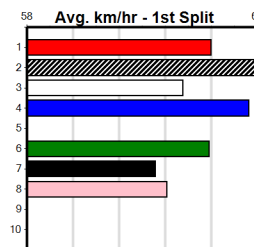

MR HUMMER LIMOS DAMSELS DASH

Distance: 300m, Race Type: Grade 5, Total Prizemoney: $2,925
1st: $1,950, 2nd: $600, 3rd: $300, 4th: $75

FULL ON AILEEN (2) looks like the class runner in this and she can return to the winners list here after some tough racing in recent times. ITHACAN GODDESS (1) has recorded top all the way wins in her last 3 starts and can challenge again here.

Watchdog Tips: 2 1 7 8 Bet: Trifecta 1,2/1,2,7/1,2,4,7,8 ($10 - 83.33%)

ITHACAN GODDESS [5] Top all the way wins in her last 3, major player. $6.00
Owner(s): V Gay
Winning Distances: < 300m (0) 300 - 399m (2) 400 - 499m (2) 500 - 599m (0) 600 - 699m (0) > 700m (0)
Winning Weights: 26.0(2) 26.2(1) 26.3(1)
Last 3 wins NOT included above

FULL ON AILEEN [5] Class runner, can set the tempo, one to beat. $3.60
Owner(s): Powellful Ryino (SYN), M Ryan, A Powell
Winning Distances: < 300m (0) 300 - 399m (5) 400 - 499m (0) 500 - 599m (0) 600 - 699m (0) > 700m (0)
Winning Weights: 30.6(1) 30.7(2) 30.9(1) 31.6(1)
Last 3 wins NOT included above

MISS MELEE [5] Good turn of foot once balanced but place best. $15.00
Owner(s): A Johnston
Winning Distances: < 300m (0) 300 - 399m (3) 400 - 499m (0) 500 - 599m (0) 600 - 699m (0) > 700m (0)
Winning Weights: 27.1(1) 27.5(2)
Last 3 wins NOT included above

URANA MUFFIN [5] Shown speed in good wins 2 of last 3, respect. $8.00
Owner(s): S Mallia
Winning Distances: < 300m (0) 300 - 399m (1) 400 - 499m (5) 500 - 599m (0) 600 - 699m (0) > 700m (0)
Winning Weights: 23.7(2) 24.0(1) 24.1(1) 24.2(1) 24.6(1)
Last 3 wins NOT included above

*** VACANT BOX ***
Owner(s):
Winning Distances: < 300m (0) 300 - 399m (0) 400 - 499m (0) 500 - 599m (0) 600 - 699m (0) > 700m (0)
Winning Weights:

1

2

3

4

5