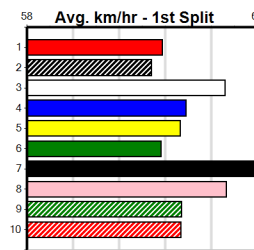

JVDM GREEN LIGHT ON PODCAST

Distance: 300m, Race Type: Grade 5, Total Prizemoney: $2,925
1st: $1,950, 2nd: $600, 3rd: $300, 4th: $75

OUR REGARDS (8) can get room to wind up once balanced in the and he may prove hard to hold out in this. CREDITOR (5) can explode once fully balanced in his races and he could make his presence felt mid race here.

Watchdog Tips: 8 5 3 7 **Bet:** Win 8