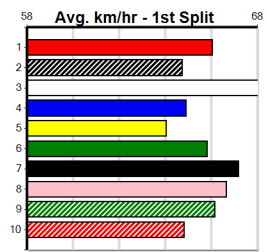

CENTRAL SCAFFOLDS VETERANS

Distance: 350m, Race Type: S/E Veteran, Total Prizemoney: $2,925
1st: $1,950, 2nd: $600, 3rd: $300, 4th: $75

FIBULARIS (2) has been flying of late and he will take a power of beating in this after some fast recent wins here. LET THEM TALK (3) can race on the speed from the outset and he could be the one to catch in this.

Watchdog Tips: 2 3 7 8 Bet: Trifecta 2/3,7,8/3,4,7,8 ($10 - 111.11%)

Ox The Man [5] Smart placings in 2 of his last 3 starts, place. $26.00
Owner(s): Send It (SYN), T Downie, S O'connor, B Brown
Sire: MY REDEEMER Dam: SHOUT OUT LOUD
Trainer: Brian Brown (Axedale)

Fibularis [2] Flying of late, fast wins in 2 of last 3, go close $1.90
Owner(s): Tabb Family (SYN), M Tabb, S Tabb, K Tabb
Sire: AUSSIE INFRARED Dam: TEMPORALIS
Trainer: Kathrynne Tabb (Lara)

Let Them Talk [3] Can race on the speed from the outset, danger. $5.50
Owner(s): A Galea
Sire: FERNANDO BALE Dam: IT'S ALL TALK
Trainer: Martin Galea (Sunshine North)

Ellis My Girl [5] Biks Talented but may need some luck early in this. $15.00
Owner(s): G Cowcher
Sire: COLLISION Dam: GO GO TREATMENT
Trainer: Gary Cowcher (Broadford)

Aston Hartlett [5] Resuming, handy recent trial, will need to step. $10.00
Owner(s): R Borda
Sire: ASTON KIMETTO Dam: ASTON JADORE
Trainer: Darryl Fullerton (Long Gully)

1

2

3

4

5