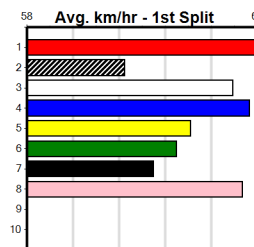

GORSKI ENGINEERING DAMSELS DASH

4

12:27PM

(VIC time)

Distance: 300m, Race Type: Grade 5, Total Prizemoney: $2,925
1st: $1,950, 2nd: $600, 3rd: $300, 4th: $75

ASSUME KEALY (1) produced a top last start placing here and after 5 placings in her last 6 starts she may be the one to beat. PRESTIA (3) can explode once fully balanced and she could be right in the finish with an ounce of luck.

Watchdog Tips: 1 3 8 4 **Bet:** Win 1

1

ASSUME KEALY [5] **$5.00**

BK **Bitch** **Jan-19** **Gun draw, top last start placing, major player.**

Owner(s): D Dawson **Sire: ZOLTINA'S LEGACY** **Dam: ZOE** **Trainer: Dale Dawson (Preston)**

Winning Distances: < 300m (0) 300 - 399m (15) 400 - 499m (2) 500 - 599m (0) 600 - 699m (0) > 700m (0)

Winning Weights: 30.1(2) 30.2(1) 30.3(3) 30.4(1) 30.5(1) 30.6(1) 30.7(1) 30.8(3) 30.9(3) 31.0(1)

Plc	Box	Dist	Track	Date	Time	BOB	Margin	1st/2nd (Time)	PIR	Checked	Comment	WR	Split 1	S/P	Grade	
5th	(2)	30.1	350	HVL	R8	18-Jul-24	19.81	19.56	3.75L	BETTER BANJO (19.56)	M/5	.	.	.	6.69	$33.10 T3-5
4th	(1)	29.4	350	HVL	R11	04-Aug-24	19.77	18.94	6.00L	ASTON SCORCHER (19.35)	M/6	.	.	.	6.73	$40.40 VET
3rd	(4)	29.8	300	HVL	R12	16-Aug-24	17.16	16.77	3.75L	MAGIC MOON CHILD (16.91)	M/7	.	.	.	4.09	$9.20 T3-5
3rd	(7)	29.9	300	HVL	R11	23-Aug-24	17.00	16.77	1.5L	WITHOUT REASON (16.91)	M/5	.	.	.	4.07	$4.90 T3-5
2nd	(6)	29.9	300	HVL	R12	06-Sep-24	17.29	16.80	1.75L	NO MANNERS (17.17)	M/3	.	.	.	3.89	$4.60 T3-5
3rd	(8)	30.1	350	HVL	R8	13-Sep-24	19.85	19.47	5.50L	FIDDLES (19.47)	M/4	.	.	.	6.72	$19.60 T3-5
6th	(8)	29.9	350	HVL	R6	23-Sep-24	19.80	19.25	8.00L	BEAUTY BEAST (19.25)	M/4	.	.	.	6.73	$25.40 T3-5
2nd	(3)	30.0	300	HVL	R5	04-Oct-24	16.81	16.70	1.75L	BEAUTIFUL LIAR (16.70)	M/3	.	.	.	3.97	$24.90 T3-5

Last 3 wins NOT included above

1st	(2)	30.1	350	HVL	R7	21-Jul-23	19.65	19.38	4.00L	INTER SPARKLE (19.92)	M/2	.	.	.	6.69	$2.90 T3-5
1st	(6)	30.3	350	HVL	R7	29-Sep-23	19.70	19.42	0.50L	SUPERIOR SHIRLEY (19.72)	M/2	.	.	.	6.69	$2.90 5
1st	(4)	30.6	300	HVL	R11	08-Mar-24	16.71	16.71	2.75L	CYCLONE SOPHIE (16.90)	M/3	.	.	.	3.91	$12.10 T3-5

Box History

Bx	1st	2nd	3rd	4th	5th	6th	7th	8th
1	5	4	2	6	2	1		
2	3	3	3		4	3		1
3	2	3	2		4	3		2
4	1	1	4		5	2	3	2
5	1	1	5	4		1		1
6	3	2	1		1	1	1	1
7	2	1	2		1	3	2	
8		3	3	1		5	1	1

Prize Best Starts $32030.00
16.71(4)-8/3/24

Trk/Dts 119-17-18-22
54-11-11-10

APM 2622