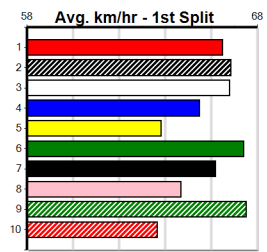

SPORTSBET FINAL

2

11:54AM

(VIC time)

Distance: 300m, Race Type: Mixed 6/7 Final, Total Prizemoney: $3,360
1st: $2,250, 2nd: $690, 3rd: $345, 4th: $75

THIRTY SECONDS (4) is blessed with a big motor and he could be hard to hold out in the run home after his solid heat placing. GUNAI DAISY (5) was the fastest heat winner last week and she may be the main danger with any luck.

Watchdog Tips: **4** **5** **9** **3** **Bet:** Box Quinella 4,5,9 ($10 for 333.33%)

1

DONATELLO ZEAL [6] Likely to find these a bit too quick, tough ask. **$15.00**

BK Dog Jun-22 Sire: SUPERIOR PANAMA Dam: ZEAL SENSATION
Owner(s): Real zeal (SYN), M Tabb, S Tabb
Winning Distances: < 300m (0) 300 - 399m (2) 400 - 499m (0) 500 - 599m (0) 600 - 699m (0) > 700m (0)
Trainer: Mathew Tabb (Lara)

Winning Weights: 29.8(1) 30.8(1)

Rank	Dist	Wgt	Sex	Age	Date	Time	Margin	1st/2nd (Time)	PIR	Checked	Comment	WR	Split 1	S/P	Grade
4th (1)	30.2	350	HVL	R7	23-Aug-24	19.80	19.28	2.25L PAW JULIA (19.64)	M/8	.	.	.	6.76	$8.70	T3-7
8th (6)	30.7	390	SHP	R3	29-Aug-24	23.00	22.11	13.00 ASTON AMISHA (22.11)	S/77	.	.	.	8.81	$25.10	7
3rd (7)	30.7	350	HVL	R6	13-Sep-24	19.74	19.47	2.00L SNOWFEST (19.61)	M/77	.	.	.	6.69	$14.10	T3-RW
1st (5)	30.8	350	HVL	R9	19-Sep-24	19.81	19.49	1.25L DISCO GIZMO (19.89)	S/3	.	.	.	6.70	$3.70	T3-7
3rd (5)	30.8	350	HVL	R3	23-Sep-24	19.78	19.25	3.25L RAGING ELSA (19.56)	M/6	.	.	.	6.86	$3.20	T3-RW
6th (6)	30.9	350	HVL	R5	27-Sep-24	19.95	19.32	3.75L ASTON WARRIOR (19.70)	S/8	.	.	.	6.89	$6.20	T3-RW
7th (3)	30.9	350	HVL	R6	04-Oct-24	20.04	19.42	5.00L REDEMPTION ROCK (19.70)	S/8	.	.	.	6.94	$5.40	T3-RW
3rd (2)	30.7	300	HVL	R4	06-Oct-24	17.00	16.60	0.75L CANYA WILDFIRE (16.96)	S/7	.	.	.	4.06	$116.90	X67H
Last 3 wins NOT included above															
1st (8)	29.8	350	TRA	R1	10-Jun-24	20.29	19.88	6.00L WESTERN FEEL (20.69)	M/21	.	.	.	6.79	$12.20	T3-M

Box History

Bx	1st	2nd	3rd	4th	5th	6th	7th	8th
1					2			
2		1	1					1 1
3								1
4				1		1		
5	1	1	1	1				
6		1	1				1	1
7			1			2		
8	1				1			

Prize Best Starts Trk/Dts APM: $4210.00, 17.00(2)-6/10/24, 23-2-3-6, 4-0-0-3, 2984

2

FULL OF FUN [7] Good turn of foot once balanced, place hopes. **$6.00**

WBD Bitch Sep-21 Sire: FULLY LOADED Dam: IVEY'S AFFAIR
Owner(s): M Clay
Winning Distances: < 300m (0) 300 - 399m (1) 400 - 499m (0) 500 - 599m (0) 600 - 699m (0) > 700m (0)
Trainer: Marion Clay (Lang Lang)

Winning Weights: 25.7(1)

Rank	Dist	Wgt	Sex	Age	Date	Time	Margin	1st/2nd (Time)	PIR	Checked	Comment	WR	Split 1	S/P	Grade
2nd (2)	25.3	350	HVL	R1	28-Jul-24	19.81	19.29	2.75L MYSTERY TERMS (19.63)	M/2	.	.	.	6.69	$13.90	MH
4th (2)	25.1	350	HVL	R1	04-Aug-24	19.83	18.94	3.00L POINT THE FINGER (19.63)	M/4	.	.	.	6.71	$15.50	MF
2nd (7)	25.2	300	HVL	R1	16-Aug-24	17.29	16.77	0.75L DEMONIC SPIRIT (17.24)	M/3	.	.	.	4.09	$1.60	T3-M
8th (6)	25.0	400	WGL	R1	22-Aug-24	23.70	22.55	11.00 CHLOE THE OUTLAW (22.97)	M/78	.	.	W	8.64	$2.90	M
4th (5)	25.2	300	HVL	R1	08-Sep-24	16.91	16.31	6.50L BLACK STATESMAN (16.47)	M/4	.	.	.	4.06	$20.80	M
1st (2)	25.7	300	HVL	R2	22-Sep-24	17.03	16.59	0.25L AUSSIE CAN (17.04)	M/5	.	.	.	4.03	$6.50	MH
6th (1)	25.9	300	HVL	R1	29-Sep-24	17.09	16.60	7.00L HIJACK (16.60)	M/6	.	.	.	4.03	$41.70	MF
2nd (4)	25.7	300	HVL	R3	06-Oct-24	16.93	16.60	1.00L GUNAI DAISY (16.87)	M/3	.	.	.	3.98	$21.00	X67H
Last 3 wins NOT included above															

Box History

Bx	1st	2nd	3rd	4th	5th	6th	7th	8th
1						1		
2	1	1		1				
3								
4		1						
5				1				
6								1
7		1						
8								

Prize Best Starts Trk/Dts APM: $3270.00, 16.91(5)-8/9/24, 8-1-3-0, 5-1-2-0, 2953