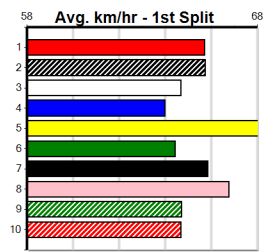

MONTROSE IGA LIQUOR

Distance: 300m, Race Type: Mixed 4/5, Total Prizemoney: $3,360
1st: $2,250, 2nd: $690, 3rd: $345, 4th: $75

HAPPY CHICK (8) has posted fast wins from this exact box in 2 of her last 4 starts and she looks like the one to beat again. MIKE ANGELO ZEAL (5) can race on the speed from the outset in this and he could be in front for a long way here.

Watchdog Tips: 8 5 6 3 Bet: Quinella 5/8 ($10 for 1000%)

ASTON JALAPENO [5] Wide runner, can miss the kick, looks risky here. $10.00
Owner(s): C Mackie
Sire: ASTON DEE BEE Dam: ASTON LOPEZ
Trainer: Corey Mackie (Tooradin)
Box History table and race details.

NANA'S TRIFLE [5] Can show early speed but place looks best. $15.00
Owner(s): D Burnett
Sire: SUPERIOR PRODUCT Dam: MA'S PLUM JAM
Trainer: Mathew Tabb (Lara)
Box History table and race details.

MALO MAGIC (NSW)[5] Talented, can wind up mid race, threat with luck. $6.50
Owner(s): BACHELOR CLUB (SYN), P Martinovic, J Martinovic, J Martinovic
Sire: FERNANDO BALE Dam: DYNA FANCY
Trainer: John Martinovic (Koo Wee Rup)
Box History table and race details.

MY BOY ROBERT [4] Drawn to find some trouble early, needs luck. $12.00
Owner(s): C Fahey
Sire: FERNANDO BALE Dam: LITTLE TUBBSY
Trainer: Billy Galea (Rockbank)
Box History table and race details.

MIKE ANGELO ZEAL [4] Can race on the speed from the outset, danger. $3.60
Owner(s): Cabo Syndicate (SYN), R Montgomery, C Balaburova, D Delic, T Neceski
Sire: SUPERIOR PANAMA Dam: ZEAL SENSATION
Trainer: Stephen Tabb (Lara)
Box History table and race details.