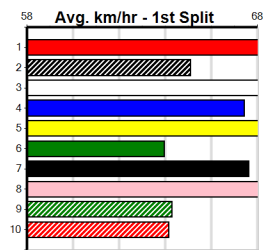

JASON McKEOWN PHOTOGRAPHY

Distance: 350m, Race Type: Grade 5, Total Prizemoney: $2,925
1st: $1,950, 2nd: $600, 3rd: $300, 4th: $75

TASTE OF HELL (7) recorded a top Horsham win 3 starts back and he can race on the speed early and prove too classy in the run to the judge. REVERSE SWEEP (1) is also drawn to race on the speed throughout and looks like the main danger.

Watchdog Tips: 7 1 3 5 Bet: Win 7

REVERSE SWEEP [5] Drawn to race on the speed here, major player. $5.00
Owner(s): HEADS OR DALES (SYN), M Ebeyer, K Hanley, B Hunter, J Peeler, L Hunter, N Hunter
Trainer: Tony Salpigtidis (Plenty)

WILD SERENA [5] Plenty of talent but will need to lead in this. $8.00
Owner(s): BILVIS (SYN), A Gwynne, D Bourke
Trainer: David Bourke (The Basin)

SAILPLANE [5] Can explode once fully balanced, chance if steps. $4.20
Owner(s): RIVERWALK (SYN), A Palmer, J Rinaldi, E Rinaldi
Trainer: Paul Ellul (Noble Park North)

LETHAL TRIX [5] BIKs Much better than form may appear, place hopes. $12.00
Owner(s): B Galea
Trainer: Billy Galea (Rockbank)

HEAD HUNTER [5] Top efforts here in recent times, can threaten. $6.50
Owner(s): B Ender
Trainer: Bernie Ender (St Albans)

1

2

3

4

5