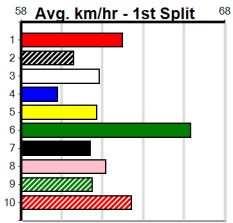

14 RACES TODAY

Distance: 390m, Race Type: Tier 3 - Maiden, Total Prizemoney: $1,530
1st: $1,000, 2nd: $320, 3rd: $160, 4th: $50

1
10:32AM
(VIC time)

Watchdog Tips: 0 0 0 0 Bet:

Main table containing 10 race entries (1-10). Each entry includes horse name, trainer, race details, and a 'Winning Boxes' table.