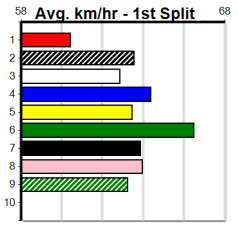

Ballarat

TWO MORE RACES TO GO

Distance: 390m, Race Type: Tier 3 - Grade 6, Total Prizemoney: \$1,530
1st: \$1,000, 2nd: \$320, 3rd: \$160, 4th: \$50

12

1:49PM

(VIC time)

Watchdog Tips: 0 0 0 0 Bet:

Table with columns: Form, Box, Weight, Dist, Track, Date, Time, BON, Margin, 1st/2nd (Time), PIR, Checked, Comment, W/R, Split 1, S/P, Grade.

Race 1: HUSTLE NINA [6] vs MEPUNGA PRUE. Includes horse details, trainer Nikkole Stanton (Clunes), and a winning boxes table showing prize money of \$7,310.00.

Race 2: SALMON SPRAY [6] vs STARLIGHT JILL. Includes horse details, trainer Andrew Mooney (Amherst), and a winning boxes table showing prize money of \$3,910.00.