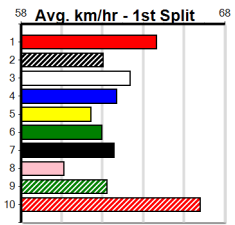

Watchdog Tips: **0 0 0 0** Bet: **.**