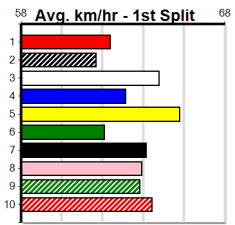

A1 SIGNAGE

Distance: 390m, Race Type: Grade 5 T3, Total Prizemoney: $1,530
1st: $1,000, 2nd: $320, 3rd: $160, 4th: $50

Watchdog Tips: 0 0 0 0 Bet:

Main table containing race details for 10 races, including horse names, trainers, owners, and winning boxes.