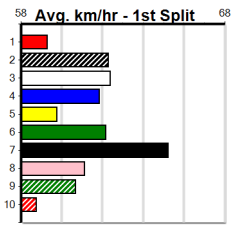

TOWN & COUNTRY LINE MARKING

Distance: 450m, Race Type: Tier 3 - Maiden, Total Prizemoney: $1,530
1st: $1,000, 2nd: $320, 3rd: $160, 4th: $50

Watchdog Tips: **0 0 0 0** Bet: .