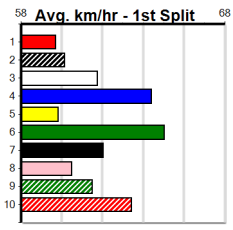

14 RACES TODAY

Distance: 390m, Race Type: Tier 3 - Maiden, Total Prizemoney: \$1,530
1st: \$1,000, 2nd: \$320, 3rd: \$160, 4th: \$50

1
10:32AM
(VIC time)

Watchdog Tips: 0 0 0 0 Bet:

Main table containing 10 race entries (1-10). Each entry includes horse name, trainer, race details, and a 'Winning Boxes' table.