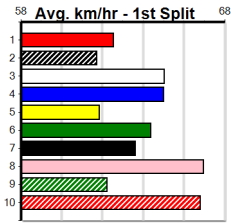

Ballarat

6

12:00PM

(VIC time)

SOUTHERN SHEETMETAL

Distance: 450m, Race Type: Grade 5 T3, Total Prizemoney: \$1,530
1st: \$1,000, 2nd: \$320, 3rd: \$160, 4th: \$50

Watchdog Tips: 0 0 0 0 Bet:

Table header with columns: Form, Box, Weight, Dist, Track, Date, Time, BON, Margin, 1st/2nd (Time), PIR, Checked, Comment, W/R, Split 1, S/P, Grade