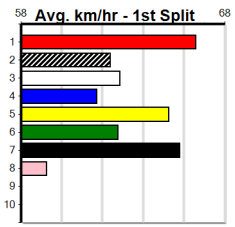

Horsham

CHS GROUP (1-3 WINS)

Distance: 485m, Race Type: Restricted Win, Total Prizemoney: \$3,340
1st: \$2,230, 2nd: \$690, 3rd: \$345, 4th: \$75

5

4:22PM

(VIC time)

PAROBLE RICO (2) has been dominant in his past two at Warragul and he should be suited to this track/distance. TAPPET (3) was a strong 27.47 winner here recently and he meets a similar line-up today. ZIPPING MUFASA (1) is a nice prospect