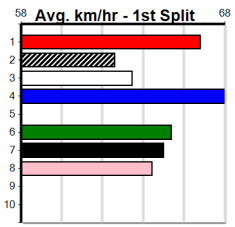

Horsham

CRYMELON KENNELS

Distance: 410m, Race Type: Mixed 6/7, Total Prizemoney: $2,925
1st: $1,950, 2nd: $600, 3rd: $300, 4th: $75

2

3:27PM

(VIC time)

PAW GLORY (1) led for a long way here last time and he can go one better this time around. MEAN PEACE (4) has been impressive in her two runs to date and she will give a great sight again. PACK YOUR BAGS (7) is well drawn out wide

Watchdog Tips: **1** **4** **7** **6** **Bet:** **Box Trifecta 1,4,7,8 ($10 for 41.67%)**