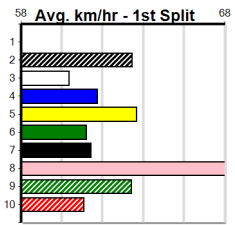

Horsham

SPORTSBET SET A DEPOSIT LIMIT

Distance: 410m, Race Type: Maiden, Total Prizemoney: $2,535
1st: $1,680, 2nd: $520, 3rd: $260, 4th: $75

1

3:12PM

(VIC time)

Watchdog Tips:

0 0 0 0

Bet:

Form	Box	Weight	Dist	Track	Date	Time	BON	Margin	1st/2nd (Time)	PIR	Checked	Comment	W/R	Split 1	S/P	Grade	
1 MY BREW [M]																	
BK	D				Mar-22												STAR ANISE
Trainer: Raymond Brewer (Camperdown)																	
Owner(s): BREWER'S OWN (SYN), J Brewer, D Brewer																	
<table border="1" style="width:100%"> <thead> <tr><th colspan="8">Winning Boxes</th></tr> <tr><th>1</th><th>2</th><th>3</th><th>4</th><th>5</th><th>6</th><th>7</th><th>8</th></tr> </thead> <tbody> <tr><td>Prize</td><td></td><td></td><td></td><td></td><td></td><td></td><td>$0</td></tr> <tr><td>Best</td><td></td><td></td><td></td><td></td><td></td><td></td><td>FSH</td></tr> <tr><td>Starts</td><td></td><td></td><td></td><td></td><td></td><td></td><td>0-0-0-0</td></tr> <tr><td>Trk/Dst</td><td></td><td></td><td></td><td></td><td></td><td></td><td>0-0-0-0</td></tr> <tr><td>APM</td><td></td><td></td><td></td><td></td><td></td><td></td><td>$0</td></tr> </tbody> </table>																	
2 VENETIAN BLUE [M]																	
BE	B				Feb-23												CIRCLE OF DREAMS
Trainer: Heather Baxter (Murtoa)																	
Owner(s): CHAMPAGNE PTN (SYN), S Smith, A Langton																	
<table border="1" style="width:100%"> <thead> <tr><th colspan="8">Winning Boxes</th></tr> <tr><th>1</th><th>2</th><th>3</th><th>4</th><th>5</th><th>6</th><th>7</th><th>8</th></tr> </thead> <tbody> <tr><td>Prize</td><td></td><td></td><td></td><td></td><td></td><td></td><td>$260.00</td></tr> <tr><td>Best</td><td></td><td></td><td></td><td></td><td></td><td></td><td>24.05</td></tr> <tr><td>Starts</td><td></td><td></td><td></td><td></td><td></td><td></td><td>2-0-0-1</td></tr> <tr><td>Trk/Dst</td><td></td><td></td><td></td><td></td><td></td><td></td><td>2-0-0-1</td></tr> <tr><td>APM</td><td></td><td></td><td></td><td></td><td></td><td></td><td>$260</td></tr> </tbody> </table>																	
3 HUSKY SARA LEE [M]																	
BK	B				Nov-22												HUSKY FLYER
Trainer: David Torr (Myers Flat)																	
Owner(s): S Bailey																	
<table border="1" style="width:100%"> <thead> <tr><th colspan="8">Winning Boxes</th></tr> <tr><th>1</th><th>2</th><th>3</th><th>4</th><th>5</th><th>6</th><th>7</th><th>8</th></tr> </thead> <tbody> <tr><td>Prize</td><td></td><td></td><td></td><td></td><td></td><td></td><td>$150.00</td></tr> <tr><td>Best</td><td></td><td></td><td></td><td></td><td></td><td></td><td>23.91</td></tr> <tr><td>Starts</td><td></td><td></td><td></td><td></td><td></td><td></td><td>3-0-0-0</td></tr> <tr><td>Trk/Dst</td><td></td><td></td><td></td><td></td><td></td><td></td><td>3-0-0-0</td></tr> <tr><td>APM</td><td></td><td></td><td></td><td></td><td></td><td></td><td>$150</td></tr> </tbody> </table>																	
4 HUSKY BAILEY [M]																	
BK	D				Nov-22												HUSKY FLYER
Trainer: Jennifer Torr (Myers Flat)																	
Owner(s): S Bailey																	
<table border="1" style="width:100%"> <thead> <tr><th colspan="8">Winning Boxes</th></tr> <tr><th>1</th><th>2</th><th>3</th><th>4</th><th>5</th><th>6</th><th>7</th><th>8</th></tr> </thead> <tbody> <tr><td>Prize</td><td></td><td></td><td></td><td></td><td></td><td></td><td>$150.00</td></tr> <tr><td>Best</td><td></td><td></td><td></td><td></td><td></td><td></td><td>24.06</td></tr> <tr><td>Starts</td><td></td><td></td><td></td><td></td><td></td><td></td><td>3-0-0-0</td></tr> <tr><td>Trk/Dst</td><td></td><td></td><td></td><td></td><td></td><td></td><td>3-0-0-0</td></tr> <tr><td>APM</td><td></td><td></td><td></td><td></td><td></td><td></td><td>$150</td></tr> </tbody> </table>																	
5 HEART TO HEART [M]																	
BK	B				Jun-22												MERRY LASS
Trainer: Tracey Salter (Crowlands)																	
Owner(s): Merry Men (SYN), S Watson, I Arshad																	
<table border="1" style="width:100%"> <thead> <tr><th colspan="8">Winning Boxes</th></tr> <tr><th>1</th><th>2</th><th>3</th><th>4</th><th>5</th><th>6</th><th>7</th><th>8</th></tr> </thead> <tbody> <tr><td>Prize</td><td></td><td></td><td></td><td></td><td></td><td></td><td>$715.00</td></tr> <tr><td>Best</td><td></td><td></td><td></td><td></td><td></td><td></td><td>24.15</td></tr> <tr><td>Starts</td><td></td><td></td><td></td><td></td><td></td><td></td><td>12-0-2-0</td></tr> <tr><td>Trk/Dst</td><td></td><td></td><td></td><td></td><td></td><td></td><td>6-0-0-0</td></tr> <tr><td>APM</td><td></td><td></td><td></td><td></td><td></td><td></td><td>$557</td></tr> </tbody> </table>																	
6 MINI BREW [M]																	
BK	B				Jan-22												RIXY YA PEST
Trainer: Raymond Brewer (Camperdown)																	
Owner(s): R Brewer																	

ENG BAL 2024-10-14