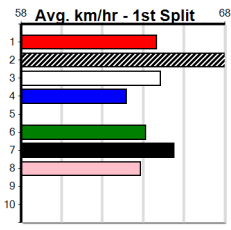

Horsham

ON-SITE ENGINEERING

Distance: 485m, Race Type: Free For All, Total Prizemoney: \$3,875
1st: \$2,600, 2nd: \$800, 3rd: \$400, 4th: \$75

6

4:42PM

(VIC time)

TANGELA BALE (8) returned to form with a devastating 24.13 Sale win and she looks suited once again. MIGHTY QUINN (6) can charge to the line and will be fighting out the finish.