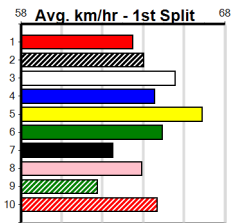

WATTS PRICE ACCOUNTANTS

Distance: 485m, Race Type: Grade 5, Total Prizemoney: $3,340
1st: $2,230, 2nd: $690, 3rd: $345, 4th: $75

8

5:17PM
(VIC time)

Watchdog Tips: **0** **0** **0** **0** Bet: _____