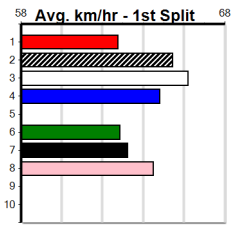

Horsham

SHIMA SHINE AT STUD

Distance: 410m, Race Type: Grade 7, Total Prizemoney: $2,925
1st: $1,950, 2nd: $600, 3rd: $300, 4th: $75

9

5:36PM

(VIC time)

Watchdog Tips: **0 0 0 0** Bet: .