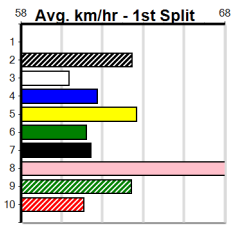

Horsham

SPORTSBET SET A DEPOSIT LIMIT

Distance: 410m, Race Type: Maiden, Total Prizemoney: \$2,535
1st: \$1,680, 2nd: \$520, 3rd: \$260, 4th: \$75

1

3:09PM

(VIC time)

DEFENSIVE (8) showed blistering early speed when placed on debut and she will hit the line better today. SOLAR EBONY (7) has been placed in two of her past three and she can work into the mix mid race. MINI BREW (6) has solid claims