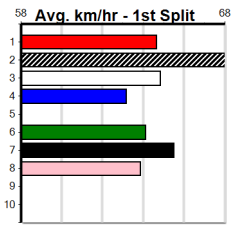

Horsham

ON-SITE ENGINEERING

Distance: 485m, Race Type: Free For All, Total Prizemoney: $3,875
1st: $2,600, 2nd: $800, 3rd: $400, 4th: $75

6

4:42PM

(VIC time)

Watchdog Tips: **0** **0** **0** **0** **Bet:** .

Form	Box	Weight	Dist	Track	Date	Time	BON	Margin	1st/2nd (Time)	PIR	Checked	Comment	W/R	Split 1	S/P	Grade

1 BIG TUNA (SA)[4]																	Winning Boxes							
BK	D	Oct-21 SHIMA SHINE					LOVE MADE ME							1	2	3	4	5	6	7	8			
Trainer: Patricia Bouchier (Dennington)																	<table border="1"> <tr><td>1</td><td>2</td><td>3</td><td>4</td><td>5</td><td>6</td><td>7</td><td>8</td></tr> <tr><td>1</td><td>1</td><td>1</td><td>1</td><td>1</td><td>1</td><td>1</td><td>1</td></tr> <tr><td>Prize</td><td colspan="7">$19,855.00</td><td></td><td></td></tr> <tr><td>Best</td><td colspan="7">27.49</td><td></td><td></td></tr> <tr><td>Starts</td><td colspan="7">22-4-5-5</td><td></td><td></td></tr> <tr><td>Trk/Dst</td><td colspan="7">2-1-1-0</td><td></td><td></td></tr> <tr><td>APM</td><td colspan="7">$6630</td><td></td><td></td></tr> </table>							
T	(4)	34.6	600	MEA	R3	30-Mar-24	0.00	34.35	.PREMIUM EQUITY (34.35)		S/5577	.	V56	.	9.36	$28.30	RWF							
6th	(8)	34.9	450	WBL	R6	08-Aug-24	25.77	25.35	6.00LON THE BEER (25.35)		M/787	.	.	.	6.83	$18.90	5							
2nd	(6)	34.3	485	HOR	R8	21-Sep-24	27.49	27.23	3.75LMISTER EASY (27.23)		M/333	.	.	.	6.69	$12.80	X45							
1st	(2)	34.4	485	HOR	R8	05-Oct-24	27.75	27.61	0.25LDMORA CRUZ (27.77)		S/543	.	.	.	6.81	$3.20	X45							
Owner(s): T Ahl																								

2 FOR PETE'S SAKE [4]																	Winning Boxes							
BK	D	Apr-22 FERNANDO BALE					MY AMERICAN GIRL							1	2	3	4	5	6	7	8			
Trainer: Andrew Paraskevas (Pearcedale)																	<table border="1"> <tr><td>1</td><td>2</td><td>3</td><td>4</td><td>5</td><td>6</td><td>7</td><td>8</td></tr> <tr><td>3</td><td>1</td><td>1</td><td>1</td><td>1</td><td>3</td><td></td><td></td></tr> <tr><td>Prize</td><td colspan="7">$28,455.00</td><td></td><td></td></tr> <tr><td>Best</td><td colspan="7">27.17</td><td></td><td></td></tr> <tr><td>Starts</td><td colspan="7">24-9-5-3</td><td></td><td></td></tr> <tr><td>Trk/Dst</td><td colspan="7">4-2-1-0</td><td></td><td></td></tr> <tr><td>APM</td><td colspan="7">$14052</td><td></td><td></td></tr> </table>							
1st	(4)	35.4	400	WGL	R11	10-Sep-24	22.61	22.52	2.75LACID TEST (22.79)		S/21	.	.	.	8.42	$1.10	5H							
5th	(5)	35.5	460	WGL	R9	13-Sep-24	26.20	25.54	3.25LZIPPING KAI (25.98)		M/445	.	.	.	6.57	$5.80	SH							
2nd	(3)	35.5	400	WGL	R4	17-Sep-24	22.51	22.38	2.00LSHEEZEL (22.38)		M/33	.	.	.	8.32	$2.70	5F							
5th	(2)	35.4	350	HVL	R6	29-Sep-24	19.66	19.20	6.00LFIBULARIS (19.26)		M/8	.	.	.	6.67	$1.60	FFA							
Owner(s): SPARKLE AND FADE (SYN), J Paraskevas, A Paraskevas																								

3 BARRY BALE (NSW)[4]																	Winning Boxes							
RF	D	Dec-21 FERAL FRANKY					ZELZER ALLEN							1	2	3	4	5	6	7	8			
Trainer: Robert Camilleri (Lara)																	<table border="1"> <tr><td>1</td><td>2</td><td>3</td><td>4</td><td>5</td><td>6</td><td>7</td><td>8</td></tr> <tr><td>3</td><td>1</td><td>1</td><td></td><td></td><td></td><td></td><td>2</td></tr> <tr><td>Prize</td><td colspan="7">$25,385.00</td><td></td><td></td></tr> <tr><td>Best</td><td colspan="7">27.19</td><td></td><td></td></tr> <tr><td>Starts</td><td colspan="7">32-7-4-7</td><td></td><td></td></tr> <tr><td>Trk/Dst</td><td colspan="7">4-2-0-1</td><td></td><td></td></tr> <tr><td>APM</td><td colspan="7">$11695</td><td></td><td></td></tr> </table>							
8th	(3)	34.7	510	SLE	R8	08-Sep-24	29.48	28.65	8.00LFARNHAM BALE (28.94)		S/788	.	.	.	9.46	$6.40	X45							
8th	(6)	34.8	400	WGL	R11	24-Sep-24	23.07	22.39	7.50LPAW LEON (22.58)		S/88	.	.	.	8.65	$5.20	5							
3rd	(6)	34.6	410	HOR	R4	01-Oct-24	23.48	22.85	3.75LLOUR FABIO (23.22)		M/86	.	.	.	10.48	$2.70	5							
2nd	(8)	34.6	410	HOR	R12	08-Oct-24	23.87	23.26	1.75LMRS. ESHAY (23.76)		S/53	.	SW	.	10.72	$2.10	5							
Owner(s): B Wheeler																								

4 FARNHAM BALE (NSW)[3]																	Winning Boxes							
FBD	D	Jan-22 FERAL FRANKY					DYNA DANNA							1	2	3	4	5	6	7	8			
Trainer: Robert Camilleri (Lara)																	<table border="1"> <tr><td>1</td><td>2</td><td>3</td><td>4</td><td>5</td><td>6</td><td>7</td><td>8</td></tr> <tr><td>2</td><td></td><td></td><td>2</td><td>1</td><td>1</td><td>1</td><td>1</td></tr> <tr><td>Prize</td><td colspan="7">$23,745.00</td><td></td><td></td></tr> <tr><td>Best</td><td colspan="7">27.28</td><td></td><td></td></tr> <tr><td>Starts</td><td colspan="7">35-8-6-3</td><td></td><td></td></tr> <tr><td>Trk/Dst</td><td colspan="7">7-2-2-0</td><td></td><td></td></tr> <tr><td>APM</td><td colspan="7">$14262</td><td></td><td></td></tr> </table>							
1st	(2)	32.0	510	SLE	R8	08-Sep-24	28.94	28.65	0.75LSON OF GHOST (28.98)		M/431	.	.	.	9.34	$3.00	X45							
2nd	(3)	32.0	515	SAP	R10	16-Sep-24	29.93	29.52	2.00LBANJO ONE STRING (29.79)		M/4422	.	.	.	5.14	$15.30	5							
8th	(7)	32.4	515	SAP	R7	23-Sep-24	30.49	29.16	13.00LSUPER NUGGET (29.63)		S/6888	.	.	.	5.21	$10.50	5							
7th	(2)	32.8	525	MEA	R8	28-Sep-24	30.61	29.60	11.00LSMOOTH PLANE (29.89)		M/7777	.	V0	.	5.28	$74.40	FFA							
Owner(s): B Wheeler																								

5 *** VACANT BOX ***																	Winning Boxes							
Trainer:																	<table border="1"> <tr><td>1</td><td>2</td><td>3</td><td>4</td><td>5</td><td>6</td><td>7</td><td>8</td></tr> <tr><td>2</td><td>3</td><td></td><td></td><td></td><td>1</td><td></td><td>1</td></tr> <tr><td>Prize</td><td colspan="7"></td><td></td><td></td></tr> <tr><td>Best</td><td colspan="7"></td><td></td><td></td></tr> <tr><td>Starts</td><td colspan="7"></td><td></td><td></td></tr> <tr><td>Trk/Dst</td><td colspan="7"></td><td></td><td></td></tr> <tr><td>APM</td><td colspan="7"></td><td></td><td></td></tr> </table>							
Owner(s):