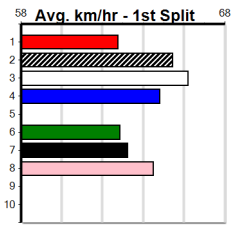

ENG BAL 2024-10-16

Horsham

SHIMA SHINE AT STUD

Distance: 410m, Race Type: Grade 7, Total Prizemoney: \$2,925
1st: \$1,950, 2nd: \$600, 3rd: \$300, 4th: \$75

9

5:36PM

(VIC time)

IMPEL (2) turned in a gutsy performance to score last time out and he will continue to improve with more racing. NOSEY PARKER (3) was a strong 23.53 winner here last time and he should be in the mix again. GRAVY GIRL (4) can run a cheeky race.