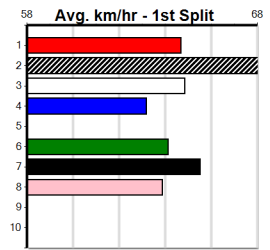

ON-SITE ENGINEERING

Distance: 485m, Race Type: Free For All, Total Prizemoney: $3,875
1st: $2,600, 2nd: $800, 3rd: $400, 4th: $75

Watchdog Tips: [ ] [ ] [ ] [ ] [ ] Bet: [ ]

Table with columns: Form Box, Wgt, Dist, Track, Date, Time, BON, Margin, 1st/2nd (Time), PIR, Checked, Comment, W/R, Split 1, S/P, Grade

Race 1: BIG TUNA (SA)[4]
BK Dog Oct-21 Sire: SHIMA SHINE Dam: LOVE MADE ME
Owner(s): T Ahl
Trainer: Patricia Bouchier (Dennington)
Winning Distances: < 300m (0) 300 - 399m (0) 400 - 499m (1) 500 - 599m (2) 600 - 699m (1) > 700m (0)
Winning Weights: 34.1(2) 34.2(1) 34.4(1)
Box History table and Prize Best Starts Trk/Dts APM

Race 2: FOR PETE'S SAKE [4]
BK Dog Apr-22 Sire: FERNANDO BALE Dam: MY AMERICAN GIRL
Owner(s): SPARKLE AND FADE (SYN), J Paraskevas, A Paraskevas
Trainer: Andrew Paraskevas (Pearcedale)
Winning Distances: < 300m (0) 300 - 399m (2) 400 - 499m (7) 500 - 599m (0) 600 - 699m (0) > 700m (0)
Winning Weights: 35.2(1) 35.3(4) 35.4(3) 35.5(1)
Box History table and Prize Best Starts Trk/Dts APM

Race 3: BARRY BALE (NSW)[4]
RF Dog Dec-21 Sire: FERAL FRANKY Dam: ZELZER ALLEN
Owner(s): B Wheeler
Trainer: Robert Camilleri (Lara)
Winning Distances: < 300m (0) 300 - 399m (0) 400 - 499m (4) 500 - 599m (3) 600 - 699m (0) > 700m (0)
Winning Weights: 33.0(1) 33.3(1) 33.5(1) 33.8(1) 33.9(1) 34.0(1) 34.9(1)
Box History table and Prize Best Starts Trk/Dts APM

Race 4: FARNHAM BALE (NSW)[3]
FBD Dog Jan-22 Sire: FERAL FRANKY Dam: DYNA DANNA
Owner(s): B Wheeler
Trainer: Robert Camilleri (Lara)
Winning Distances: < 300m (0) 300 - 399m (0) 400 - 499m (6) 500 - 599m (2) 600 - 699m (0) > 700m (0)
Winning Weights: 31.1(1) 31.4(1) 31.5(1) 31.6(3) 32.0(2)
Box History table and Prize Best Starts Trk/Dts APM

Race 5: *** VACANT BOX ***
Sire: Dam:
Owner(s):
Trainer:
Winning Distances: < 300m (0) 300 - 399m (0) 400 - 499m (0) 500 - 599m (0) 600 - 699m (0) > 700m (0)
Winning Weights:
Box History

1

2

3

4

5