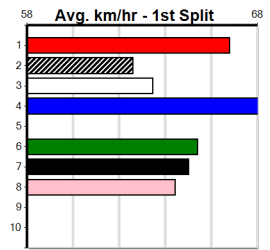

CRYMELON KENNELS

Distance: 410m, Race Type: Mixed 6/7, Total Prizemoney: $2,925
1st: $1,950, 2nd: $600, 3rd: $300, 4th: $75

Watchdog Tips: [ ] [ ] [ ] [ ] [ ] Bet: [ ]

Table with columns: Form Box, Wgt, Dist, Track, Date, Time, BON, Margin, 1st/2nd (Time), PIR, Checked, Comment, W/R, Split 1, S/P, Grade

PAW GLORY (NSW)[6]
RF Dog Jul-22 Sire: FERNANDO BALE Dam: DYNA KELLY
Owner(s): B Wheeler
Trainer: Robert Camilleri (Lara)
Winning Distances: < 300m (0) 300 - 399m (2) 400 - 499m (0) 500 - 599m (0) 600 - 699m (0) > 700m (0)
Winning Weights: 29.7(1) 29.9(1)
3rd (8) 30.3 450 WBL R5 25-Jul-24 26.04 25.55 7.50L HOME TOWN (25.55) Q/233 . . . 6.76 $9.80 X67
4th (3) 30.7 410 HOR R3 13-Aug-24 23.48 23.10 5.00L NATALIE BALE (23.14) M/34 . . . 10.54 $13.00 6G
3rd (2) 30.7 410 HOR R5 17-Aug-24 23.62 23.09 2.00L PAW LOUIS (23.49) M/42 . . . 10.47 $12.90 6G
6th (4) 30.5 400 WGL R4 20-Aug-24 23.67 22.29 14.00 EMPTY YOUR MIND (22.71) M/46 . . SW . 8.56 $7.20 6G
7th (1) 31.0 350 HVL R1 15-Sep-24 19.93 19.34 8.00L PAPA EASY (19.40) M/8 . . . 6.65 $51.20 X67
5th (7) 30.9 400 WGL R10 20-Sep-24 23.24 22.68 7.00L FLYING HELLCAT (22.77) Q/55 . . . 8.48 $17.10 X67
2nd (8) 30.9 300 HVL R4 04-Oct-24 17.05 16.70 3.00L SAILAWAY GIN (16.84) M/4 . . . 4.05 $2.90 T3-RW
2nd (2) 31.0 410 HOR R10 08-Oct-24 23.47 23.26 0.75L IS HE LUCKY (23.43) Q/11 . . . 10.29 $3.50 6G
Last 3 wins NOT included above
1st (1) 29.7 390 WBL R2 10-Jun-24 22.37 22.18 0.75L SAINT FINNIE (22.42) M/11 . . SW . 8.73 $1.70 M
1st (8) 29.9 390 WBL R3 08-Jul-24 22.45 22.15 3.5L SAINT FINNIE (22.69) M/11 . . . 8.83 $2.00 7

Box History table for Paw Glory (NSW) with columns Bx, 1st, 2nd, 3rd, 4th, 5th, 6th, 7th, 8th and Prize Best Starts Trk/Dts APM

WAIRUA'S WAY (NSW)[6]
DKF Bitch Jun-22 Sire: FEDERAL MORGAN Dam: NANA'S HABIT
Owner(s): D Keane
Trainer: Danielle Keane (Koroit)
Winning Distances: < 300m (0) 300 - 399m (2) 400 - 499m (0) 500 - 599m (0) 600 - 699m (0) > 700m (0)
Winning Weights: 27.6(1) 28.1(1)
3rd (2) 27.4 390 BAL R5 23-Aug-24 23.08 22.19 10.00 ZERO KILLER (22.40) M/64 . . . 8.85 $23.50 6G
5th (6) 27.4 390 WBL R2 29-Aug-24 22.83 22.08 5.50L MORAINIE MILEY (22.46) M/85 . . . 9.05 $47.80 X67
3rd (8) 27.4 390 BAL R10 06-Sep-24 22.69 22.42 3.75L COLLINDA PEARL (22.43) M/33 . . . 8.70 $19.30 6G
6th (7) 27.7 390 WBL R10 12-Sep-24 22.93 21.89 12.00 MAKE THE CUT (22.15) M/86 . . . 9.14 $56.30 X67
T (2) 27.7 410 HOR R4 17-Sep-24 0.00 23.11 . PAW PAVLOV (23.35) Q/6 . . V7 . 10.98 $37.10 6G
4th (5) 27.5 390 WBL R11 26-Sep-24 22.57 22.14 6.50L ASTON KING (22.14) M/44 . . . 8.93 $92.90 6G
4th (1) 27.5 390 WBL R10 30-Sep-24 22.90 22.34 8.00L COLLINDA LAW (22.34) Q/23 . . . 8.97 $2.50 6G
7th (3) 27.2 390 WBL R11 10-Oct-24 23.21 21.87 14.00 CRUISING JAMIE (22.27) M/77 . . . 9.32 $72.80 X67
Last 3 wins NOT included above
1st (1) 28.1 390 WBL R1 29-Jul-24 22.84 22.35 1.00L PINEAPPLE JUICE (22.90) M/22 . . . 8.93 $9.50 M
1st (5) 27.6 390 WBL R9 12-Aug-24 22.34 22.25 1.25L MYOLA THALIA (22.42) Q/11 . . SW . 8.70 $10.70 7

Box History table for Wairua's Way (NSW) with columns Bx, 1st, 2nd, 3rd, 4th, 5th, 6th, 7th, 8th and Prize Best Starts Trk/Dts APM