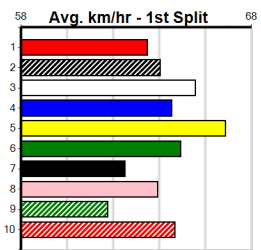

WATTS PRICE ACCOUNTANTS

Distance: 485m, Race Type: Grade 5, Total Prizemoney: $3,340
1st: $2,230, 2nd: $690, 3rd: $345, 4th: $75

Watchdog Tips: ☐ ☐ ☐ ☐ ☐ ☐ **Bet:** ☐

WHITE BREW [5]
WBE Dog Mar-21 Sire: COSMIC RUMBLE Dam: MEPUNGA REMI
Owner(s): R Brewer **Trainer: Raymond Brewer (Camperdown)**
Winning Distances: < 300m (0) 300 - 399m (1) 400 - 499m (4) 500 - 599m (0) 600 - 699m (0) > 700m (0)
Winning Weights: 33.4(1) 34.1(2) 34.2(1) 34.4(1)

Box	1st	2nd	3rd	4th	5th	6th	7th	8th
1				1	2			
2	1		1	1	1			1
3		1			2			
4			1		2	1	1	
5					1			
6				1				2
7	1		1					
8	3	2	2			1	1	1

Prize Best Starts Trk/Dts APM
$9167.50
27.31(8)-10/10/23
34-5-3-5
8-1-1-1
3423

Last 3 wins NOT included above

1st (2) 34.1 450 WBL R5 22-Aug-23 25.54 25.54 6.00L CRACKERJACK MAXY M/421 . SW . 6.76 $3.70 X67
1st (8) 34.4 450 WBL R5 04-Sep-23 25.53 25.53 4.25L FENTONS RISE (25.82) M/521 . . . 6.76 $1.70 X67
1st (8) 34.2 450 WBL R8 06-May-24 25.46 25.46 2.00L AUSSIE BRONZE (25.59) M/411 . . . 6.76 $3.60 5

BROOMBRAE FRITZ [5]
BE Dog Jul-21 Sire: TOMMY SHELBY Dam: ZIANNA ROSE
Owner(s): D Torr **Trainer: David Torr (Myers Flat)**
Winning Distances: < 300m (0) 300 - 399m (2) 400 - 499m (6) 500 - 599m (0) 600 - 699m (0) > 700m (0)
Winning Weights: 31.5(1) 31.7(1) 31.8(2) 32.8(1) 33.0(1) 33.2(1) 34.0(1)

Box	1st	2nd	3rd	4th	5th	6th	7th	8th
1	5	3	1	1	1			1
2		3		1	1			
3			1		2			2
4	1		6	4		1	1	1
5	1		1	1	2	1		
6		2	3	1	1			
7		2	1	1				
8	1		1	1			1	1

Prize Best Starts Trk/Dts APM
$20025.00
27.99(1)-5/10/24
57-8-7-16
1-0-0-1
4881

Last 3 wins NOT included above

1st (1) 32.8 390 SHP R10 29-Feb-24 22.31 22.06 2.50L HOT HAND (22.49) M/21 . . . 8.53 $4.40 5
1st (1) 33.2 390 SHP R3 11-Mar-24 22.33 21.89 2.75L LEKTRA RODNEY (22.52) M/21 . . . 8.58 $3.10 5
1st (1) 33.0 450 BAL R8 06-May-24 25.55 25.55 1.00L ASTON ALLURE (25.62) Q/121 . . . 6.64 $3.30 T3-5

NINETYMILE WOW (QLD)[5]
BK Bitch Apr-21 Sire: FERNANDO BALE Dam: MY SUPERSTAR
Owner(s): Ninetymile Kennels (SYN), B Whitford, G Whitford, C Johnson **Trainer: Taylor Thornton (Pearcedale)**
Winning Distances: < 300m (0) 300 - 399m (2) 400 - 499m (5) 500 - 599m (2) 600 - 699m (0) > 700m (0)
Winning Weights: 27.4(1) 27.5(1) 27.8(1) 28.1(2) 28.2(3) 28.3(1)

Box	1st	2nd	3rd	4th	5th	6th	7th	8th
1	1			2				
2								
3	1							
4	1		2				1	
5					1		1	
6		1						1
7	4	1				1	1	1
8	2	1	1		1	1		

Prize Best Starts Trk/Dts APM
$31150.00
FSH
25-9-3-3
0-0-0-0
7363

Last 3 wins NOT included above

1st (1) 28.2 450 WBL R4 07-Mar-24 25.49 25.12 3.25L LEKTRA CHER (25.72) Q/111 . . . 6.52 $2.10 5
1st (4) 28.1 425 BEN R10 10-May-24 24.27 23.72 0.75L HELLO SIRI (24.32) Q/222 . SW . 6.52 $3.60 X45
1st (7) 28.2 350 HVL R7 28-Jul-24 19.44 19.29 0.75L ROB THE BUTCHER (19.48) M/3 . . . 6.55 $5.20 5