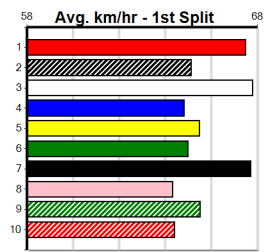

LOCKS CONSTRUCTIONS

Distance: 410m, Race Type: Mixed 4/5, Total Prizemoney: $3,360
1st: $2,250, 2nd: $690, 3rd: $345, 4th: $75

Watchdog Tips:

Bet:

Form Box	Wgt	Dist	Track	Date	Time	BON	Margin	1st/2nd (Time)	PIR	Checked	Comment	WR	Split 1	S/P	Grade

VILMA BALE (NSW)[5]
WBK Bitch **May-22** Sire: ALLEN DEED Dam: WANNA ALLEN Trainer: Rebecca Gibbons (Avalon)
Owner(s): B Wheeler
Winning Distances: < 300m (0) 300 - 399m (1) 400 - 499m (1) 500 - 599m (3) 600 - 699m (0) > 700m (0)
Winning Weights: 29.3(1) 29.6(1) 29.7(2) 29.8(1)

Box	1st	2nd	3rd	4th	5th	6th	7th	8th
1	1							
2	1	2						
3								
4	1	1	1	1		1		1
5								
6		3						
7	1		1					
8	1	1	1					

Prize Best Starts Trk/Dts APM $19825.00 FSH 20-5-7-3 0-0-0-0 13746

TAKUMI BALE (NSW)[5]
BD Dog **Feb-22** Sire: DROOPYS SYDNEY Dam: WINNIE ALLEN Trainer: Rebecca Gibbons (Avalon)
Owner(s): B Wheeler
Winning Distances: < 300m (0) 300 - 399m (1) 400 - 499m (2) 500 - 599m (2) 600 - 699m (0) > 700m (0)
Winning Weights: 31.6(1) 31.7(1) 31.8(1) 32.1(1) 32.2(1)

Box	1st	2nd	3rd	4th	5th	6th	7th	8th
1		1	1					
2	2	1	1	2				
3	1	1	1	1				2
4		1	1	1		1	1	
5						1		
6	1	1			1	1		
7				1	1			
8	1		1	1			1	

Prize Best Starts Trk/Dts APM $19960.00 FSH 23.67(6)-24/9/24 29-5-5-3 1-0-0-0 10387

IS HE LUCKY [5]
BK Dog **Feb-23** Sire: BEAST UNLEASHED Dam: MADE ME BLIND Trainer: Douglas Hammerstein (Ararat)
Owner(s): D Hammerstein
Winning Distances: < 300m (0) 300 - 399m (1) 400 - 499m (3) 500 - 599m (0) 600 - 699m (0) > 700m (0)
Winning Weights: 33.1(1) 33.3(2) 33.6(1)

Box	1st	2nd	3rd	4th	5th	6th	7th	8th
1	1							
2				1				
3								
4						1		
5					1			
6								
7	1	1						
8	2	1						

Prize Best Starts Trk/Dts APM $5455.00 FSH 23.35(7)-1/10/24 10-4-2-0 2-1-1-0 5183

WARIO (NSW)[5]
BK Dog **Apr-21** Sire: PINDARI EXPRESS Dam: FIERY CRASH Trainer: Kevin Patzel (Allendale East)
Owner(s): K Patzel
Winning Distances: < 300m (0) 300 - 399m (3) 400 - 499m (5) 500 - 599m (2) 600 - 699m (0) > 700m (0)
Winning Weights: 30.8(2) 32.0(1) 32.9(1) 33.0(2) 33.1(2) 33.4(2)

Box	1st	2nd	3rd	4th	5th	6th	7th	8th
1	1							1
2	4		1			1		
3		1					1	1
4						1		1
5	4			2				
6								
7	3				1			
8	1				1			

Prize Best Starts Trk/Dts APM $13385.00 FSH 23.49(3)-10/9/24 26-10-4-1 1-0-0-0 5850

ASTON KENNEDY [5]
BK Dog **Jun-22** Sire: ASTON RUPEE Dam: ASTON AMORE Trainer: David Geall (Lara) ENG GEL 2024-10-11
Owner(s): R Borda
Winning Distances: < 300m (0) 300 - 399m (2) 400 - 499m (4) 500 - 599m (0) 600 - 699m (0) > 700m (0)
Winning Weights: 31.5(1) 31.7(1) 31.8(1) 32.5(2) 32.6(1)

Box	1st	2nd	3rd	4th	5th	6th	7th	8th
1	1							
2		2				1		
3	2	3						
4	1	1	1		1			
5	1	1						
6	1	1	1			1		
7	2			1				
8			1	1		2		

Prize Best Starts Trk/Dts APM $19595.00 FSH 23.07(6)-27/2/24 25-6-9-3 1-1-0-0 7500