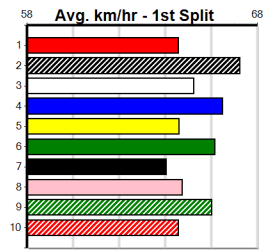

GRV VICBRED SERIES FINAL

Distance: 410m, Race Type: Grade 5 Final, Total Prizemoney: $9,575
1st: $6,500, 2nd: $2,000, 3rd: $1,000, 4th: $75

Watchdog Tips: [ ] [ ] [ ] [ ] Bet: [ ]

Form Box Wgt Dist Track Date Time BON Margin 1st/2nd (Time) PIR Checked Comment WR Split 1 S/P Grade

SUGAR BOWL ROSE [5]
BK Bitch Nov-21 Sire: FERAL FRANKY Dam: LITTLE TUBBSY
Owner(s): A Hemingway
Trainer: Aroha Hemingway (Rochester)
Winning Distances: < 300m (0) 300 - 399m (4) 400 - 499m (4) 500 - 599m (0) 600 - 699m (0) > 700m (0)
Winning Weights: 27.4(1) 28.7(3) 28.8(1) 28.9(2) 29.0(1)
Box History table and Prize Best Starts table included.

CHEAP RED WINE [5]
WBK Dog Apr-22 Sire: FERNANDO BALE Dam: MY AMERICAN GIRL
Owner(s): SPARKLE AND FADE (SYN), J Paraskevas, A Paraskevas
Trainer: John Paraskevas (Pearcedale)
Winning Distances: < 300m (0) 300 - 399m (3) 400 - 499m (5) 500 - 599m (1) 600 - 699m (0) > 700m (0)
Winning Weights: 35.2(2) 35.4(2) 35.5(2) 35.6(1) 35.7(1) 35.8(1)
Box History table and Prize Best Starts table included.

BOMBARDA MAXIMA [4]
RF Dog Jan-23 Sire: BERNARDO Dam: SLINGSHOT GYPSY
Owner(s): J Ferguson
Trainer: Mark Johnson (Ross Creek)
Winning Distances: < 300m (0) 300 - 399m (0) 400 - 499m (4) 500 - 599m (0) 600 - 699m (0) > 700m (0)
Winning Weights: 32.3(2) 33.3(1) 33.9(1)
Box History table and Prize Best Starts table included.

OUR TITAN [5]
BK Dog Apr-22 Sire: AUSSIE INFRARED Dam: JUSTIFY
Owner(s): D Baker
Trainer: Garry George (Beulah)
Winning Distances: < 300m (0) 300 - 399m (5) 400 - 499m (2) 500 - 599m (0) 600 - 699m (0) > 700m (0)
Winning Weights: 33.9(1) 34.0(1) 34.2(2) 34.3(1) 34.4(1) 34.9(1)
Box History table and Prize Best Starts table included.

COUNTY KILDARE [4]
BK Dog Aug-22 Sire: FLYING RICCIARDO Dam: MISS MORRISSET
Owner(s): R Geall
Trainer: David Geall (Lara)
Winning Distances: < 300m (0) 300 - 399m (2) 400 - 499m (2) 500 - 599m (0) 600 - 699m (0) > 700m (0)
Winning Weights: 32.9(1) 33.2(1) 33.5(1) 33.6(1)
Box History table and Prize Best Starts table included.