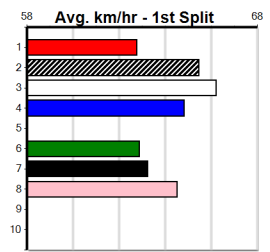

Horsham

9

5:36PM

(VIC time)

SHIMA SHINE AT STUD

Distance: 410m, Race Type: Grade 7, Total Prizemoney: $2,925
1st: $1,950, 2nd: $600, 3rd: $300, 4th: $75

Watchdog Tips:

Bet:

Form Box	Wgt	Dist	Track	Date	Time	BON	Margin	1st/2nd (Time)	PIR	Checked	Comment	WR	Split 1	S/P	Grade

1

COBBLE GIBLET (NSW)[7]
BK Bitch Oct-22 Sire: KOBLENZ Dam: XALYNN BALE
Owner(s): D Gibbons Trainer: Daniel Gibbons (Avalon)
Winning Distances: < 300m (0) 300 - 399m (0) 400 - 499m (1) 500 - 599m (0) 600 - 699m (0) > 700m (0)
Winning Weights: 27.1(1)

6th (7)	27.1	390	WBL	R1	01-Aug-24	22.96	21.93	8.50L AUSSIE ZAC (22.39)	S/55	.	.	.	9.01	$2.70	M
2nd (2)	27.0	400	GEL	R3	09-Aug-24	23.11	22.43	5.50L PAW LEON (22.74)	S/73	.	.	.	8.78	$9.10	MH
6th (6)	26.7	400	GEL	R3	16-Aug-24	23.16	22.20	11.00 PAW OSWALD (22.43)	S/76	.	.	.	8.74	$39.10	MF
3rd (7)	26.7	400	GEL	R1	03-Sep-24	23.07	22.31	5.50L MAGIC MILEY (22.69)	S/45	.	.	.	8.71	$3.50	M
7th (7)	26.8	400	GEL	R2	10-Sep-24	23.46	22.54	6.50L CROWN ARYA (23.01)	S/67	.	.	.	8.79	$4.00	M
4th (4)	27.1	450	BAL	R2	25-Sep-24	26.87	25.40	7.50L ZERO PREDATOR (26.37)	M/564	.	.	.	6.95	$3.20	MH
1st (6)	27.1	450	BAL	R2	02-Oct-24	25.82	25.12	0.75L SUNSET WISP (25.86)	M/411	.	SW	.	6.86	$26.30	M
7th (7)	27.3	450	BAL	R9	09-Oct-24	26.27	25.19	9.50L PAW YANELLE (25.64)	S/668	.	.	.	6.75	$23.00	7

Last 3 wins NOT included above

Bx	1st	2nd	3rd	4th	5th	6th	7th	8th
1								
2	1							
3								
4					1			
5								
6	1					1		
7			1				1	2
8								

Prize Best	$2435.00
Starts	FSH
Trk/Dts	8-1-1-1
APM	0-0-0-0
	2195

2

IMPEL [7]
BK Dog Dec-22 Sire: ASTON DEE BEE Dam: HAPPY LASS
Owner(s): G Peach Trainer: Gary Peach (Cape Clear)
Winning Distances: < 300m (0) 300 - 399m (1) 400 - 499m (0) 500 - 599m (0) 600 - 699m (0) > 700m (0)
Winning Weights: 34.4(1)

2nd (4)	34.5	400	GEL	R4	09-Aug-24	22.77	22.43	2.00L PAW OSWALD (22.63)	Q/32	.	.	.	8.52	$1.70	MH
4th (3)	34.6	400	GEL	R3	16-Aug-24	22.98	22.20	8.00L PAW OSWALD (22.43)	M/43	.	.	.	8.60	$2.50	MF
1st (4)	34.4	390	WBL	R2	10-Oct-24	22.75	21.87	2.00L MIDDLE EARTH (22.88)	M/51	.	.	.	8.99	$1.80	M

Last 3 wins NOT included above

Bx	1st	2nd	3rd	4th	5th	6th	7th	8th
1								
2								
3					1			
4	1	1						
5								
6								
7								
8								

Prize Best	$2275.00
Starts	FSH
Trk/Dts	3-1-1-0
APM	0-0-0-0
	2052

3

NOSEY PARKER [7]
BK Dog Jan-23 Sire: AUSSIE INFRARED Dam: PATRIOT TUBMAN
Owner(s): P Lee Trainer: Peter Lee (Lara)
Winning Distances: < 300m (0) 300 - 399m (0) 400 - 499m (1) 500 - 599m (0) 600 - 699m (0) > 700m (0)
Winning Weights: 35.8(1)

6th (4)	36.6	410	HOR	R2	01-Oct-24	23.89	22.85	8.00L ZIPPING MUFASA (23.36)	M/87	.	SW	.	10.83	$3.80	M
1st (3)	35.8	410	HOR	R1	08-Oct-24	23.53	23.26	0.75L ZIPPING TAMIKA (23.58)	M/32	.	.	.	10.34	$2.90	M

Last 3 wins NOT included above

Bx	1st	2nd	3rd	4th	5th	6th	7th	8th
1								
2								
3	1							
4						1		
5								
6								
7								
8								

Prize Best	$1680.00
Starts	23.53(3)-8/10/24
Trk/Dts	2-1-0-0
APM	2-1-0-0
	1680