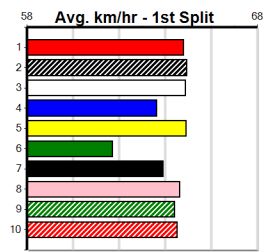

WEBBICON MARINE

Distance: 410m, Race Type: Grade 5, Total Prizemoney: $2,925
1st: $1,950, 2nd: $600, 3rd: $300, 4th: $75

Watchdog Tips:

Bet:

Table with columns: Form Box, Wgt, Dist, Track, Date, Time, BON, Margin, 1st/2nd (Time), PIR, Checked, Comment, W/R, Split 1, S/P, Grade

DASH OF SALLY [5]
BK Bitch Apr-21 Sire: BERNARDO Dam: BETHANY ROSE
Owner(s): Friday Lunch (SYN), J Flood, B Howard, A Sherriff, D Thomas
Trainer: Melissa Fullerton (Red Cliffs)

Box History table for DASH OF SALLY with columns Bx, 1st, 2nd, 3rd, 4th, 5th, 6th, 7th, 8th and Prize Best, Starts, Trk/Dts, APM.

MOTOR HEAD MAXIM [5]
BK Dog Feb-21 Sire: AZKABAN Dam: STYLISH BREE
Owner(s): D Keane
Trainer: Danielle Keane (Koroit)

Box History table for MOTOR HEAD MAXIM with columns Bx, 1st, 2nd, 3rd, 4th, 5th, 6th, 7th, 8th and Prize Best, Starts, Trk/Dts, APM.

NUMEROUS [5]
RF Dog May-22 Sire: ASTON DEE BEE Dam: APPOINTED
Owner(s): D Hammerstein
Trainer: Douglas Hammerstein (Ararat)

Box History table for NUMEROUS with columns Bx, 1st, 2nd, 3rd, 4th, 5th, 6th, 7th, 8th and Prize Best, Starts, Trk/Dts, APM.

OREGON CALDWELL [5]
WBD Dog Feb-22 Sire: NEED MY MONEYNOW Dam: LA LA OREGON
Owner(s): D Williams
Trainer: Gary Hunt (Cudjee)

Box History table for OREGON CALDWELL with columns Bx, 1st, 2nd, 3rd, 4th, 5th, 6th, 7th, 8th and Prize Best, Starts, Trk/Dts, APM.

SHIZUKA [5]
BK Bitch Jan-21 Sire: LOCHINVAR MARLOW Dam: PUZZLES
Owner(s): D Carr
Trainer: Deb Carr (Minirera)

Box History table for SHIZUKA with columns Bx, 1st, 2nd, 3rd, 4th, 5th, 6th, 7th, 8th and Prize Best, Starts, Trk/Dts, APM.

1

2

3

4

5