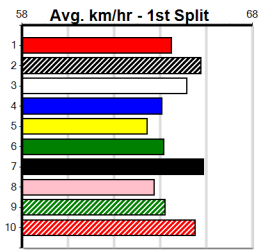

Horsham
12
6:37PM
(VIC time)

SPORTSBET SAME RACE MULTI

Distance: 410m, Race Type: Grade 5, Total Prizemoney: $2,925
1st: $1,950, 2nd: $600, 3rd: $300, 4th: $75

Watchdog Tips: [ ] [ ] [ ] [ ] **Bet:** [ ] [ ] [ ] [ ] [ ] [ ] [ ] [ ] [ ] [ ]

Form Box	Wgt	Dist	Track	Date	Time	BON	Margin	1st/2nd (Time)	PIR	Checked	Comment	WR	Split 1	S/P	Grade
1															
GYPSY ORDAIN [5]															
BK		Dog		May-21		Sire: AUSSIE INFRARED			Dam: DYNA GYPSY			Trainer: William Hartigan (Horsham)			
Owner(s): HPJK (SYN), M Papst, J Eagles															
Winning Distances: < 300m (0) 300 - 399m (1) 400 - 499m (2) 500 - 599m (0) 600 - 699m (0) > 700m (0)															
Winning Weights: 32.5(1) 33.0(1) 33.5(1)															
2nd (2)	33.0	410	HOR	R9	17-Aug-24	23.77	23.09	0.25L ZERO KILLER (23.76)	M/32	.	.	.	10.54	$9.00	X67
3rd (6)	33.0	390	WBL	R4	20-Aug-24	22.71	22.30	2.25L CIRCLE THE SUN (22.56)	S/74	.	.	.	9.15	$4.60	6G
1st (4)	33.0	410	HOR	R10	27-Aug-24	23.59	23.09	2.25L PAW PAVLOV (23.73)	M/33	.	V7	.	10.76	$17.90	RW
6th (2)	33.2	410	HOR	R11	10-Sep-24	23.67	22.93	6.00L COOL NATURE (23.27)	M/77	.	.	.	10.74	$3.20	5
2nd (1)	33.2	410	HOR	R12	17-Sep-24	23.78	23.11	1.00L DASH OF SALLY (23.72)	M/41	.	.	.	10.67	$2.70	5
7th (7)	33.4	410	HOR	R11	24-Sep-24	24.13	22.93	14.00 PAW VARNER (23.19)	M/77	.	.	.	10.87	$22.20	5
6th (2)	33.2	410	HOR	R5	01-Oct-24	23.54	22.85	10.00 MYRNIONG STORM (22.85)	M/55	.	.	.	10.53	$44.70	5
2nd (3)	33.6	410	HOR	R11	08-Oct-24	23.55	23.26	3.75L CANYA JIVE (23.31)	M/65	.	.	.	10.58	$55.20	5
Last 3 wins NOT included above															
1st (2)	33.5	460	GEL	R4	02-May-23	26.14	25.85	2.25L RAVEN QUAIL (26.30)	M/111	.	.	.	6.74	$1.70	M
1st (2)	32.5	390	WBL	R9	13-Nov-23	22.62	22.35	0.50L BLITZ (22.64)	S/22	.	.	.	8.93	$11.20	7

Bx	1st	2nd	3rd	4th	5th	6th	7th	8th
1		2	1	2				
2	2	2	6	2	2			
3		2						
4	1			1			1	2
5						1		1
6			1	1	1			1
7			1	1			1	1
8				1	1			1
Prize Best Starts	$10115.00 23.37(2)-29/3/24							
Trk/Dts	43-3-6-9 23-1-4-4							
APM	4002							

2															
DASH EXPRESS [5]															
BK		Dog		Apr-21		Sire: BERNARDO			Dam: BETHANY ROSE			Trainer: Melissa Fullerton (Red Cliffs)			
Owner(s): Friday Lunch (SYN), J Flood, B Howard, A Sherriff, D Thomas															
Winning Distances: < 300m (0) 300 - 399m (0) 400 - 499m (1) 500 - 599m (6) 600 - 699m (0) > 700m (0)															
Winning Weights: 32.0(1) 32.1(2) 32.3(1) 32.5(1) 32.7(1) 32.9(1)															
4th (2)	33.0	520	BGC	R8	29-Apr-24	30.45	30.12	4.25L DAYTONA GIRL (30.14)	84	84	.	.	5.84	$3.80	X34
6th (7)	33.0	520	BGC	R4	09-May-24	30.79	30.03	6.50L OUR OPALS (30.35)	77	77	.	.	5.78	$34.00	5
6th (3)	33.5	520	BGC	R11	23-May-24	30.60	30.10	4.75L DAINTREE IDOL (30.27)	76	76	.	.	5.70	$13.00	5
3rd (6)	33.8	520	BGC	R10	06-Jun-24	30.82	29.69	16.00 EXCAVATION (29.72)	88	88	.	.	5.78	$81.00	5
8th (1)	33.6	520	BGC	R9	17-Jun-24	30.60	30.02	4.50L MASTER DISTILLER (30.28)	43	43	.	.	5.69	$5.50	X34
6th (2)	33.5	520	BGC	R5	18-Jul-24	30.99	29.75	8.00L WILDASH HORNET (30.43)	87	87	.	.	5.81	$23.00	5H
4th (7)	32.8	450	BAL	R7	11-Sep-24	25.95	25.18	3.25L INTEX BALE (25.74)	M/543	.	.	.	6.72	$12.20	5
5th (3)	32.6	485	HOR	R8	08-Oct-24	28.03	27.70	4.75L PAW LOUIS (27.70)	M/544	.	.	.	6.81	$5.90	5
Last 3 wins NOT included above															
1st (5)	32.7	515	SAP	R5	23-Jul-23	29.52	29.23	6.00L SIR NATHAN (29.93)	M/1111	.	.	.	5.09	$1.80	5
1st (8)	32.9	520	BGC	R5	04-Dec-23	30.18	29.97	1.5L SANISHA (30.28)	32	32	.	.	5.66	$5.50	5H
1st (1)	32.3	520	BGC	R8	18-Dec-23	30.04	30.04	1.75L BLAZING SMOKE (30.16)	22	22	.	.	5.64	$3.60	X34