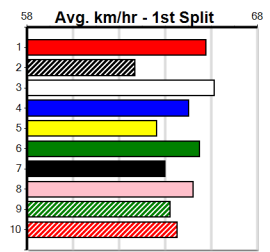

HORSHAM DOORS & GLASS

Distance: 410m, Race Type: Grade 5, Total Prizemoney: $2,925
1st: $1,950, 2nd: $600, 3rd: $300, 4th: $75

Watchdog Tips:

Bet:

Form Box Wgt Dist Track Date Time BON Margin 1st/2nd (Time) PIR Checked Comment WR Split 1 S/P Grade

OCEAN BURN [5]
F Bitch Apr-22 Sire: ORSON ALLEN Dam: ORIENTAL JADE
Owner(s): R Clark
Trainer: Rodney Clark (Echuca Village)
Winning Distances: < 300m (0) 300 - 399m (2) 400 - 499m (4) 500 - 599m (0) 600 - 699m (0) > 700m (0)
Winning Weights: 27.3(1) 27.9(1) 28.0(1) 28.1(2) 28.6(1)
Box History table and Prize Best Starts table included.

SOLAR SPECTRUM [5]
F Dog Dec-22 Sire: AUSSIE INFRARED Dam: IT'S A FRENZY
Owner(s): G Black
Trainer: Lisa Delbridge (Balliang)
Winning Distances: < 300m (0) 300 - 399m (1) 400 - 499m (2) 500 - 599m (0) 600 - 699m (0) > 700m (0)
Winning Weights: 33.4(1) 33.5(1) 33.8(1)
Box History table and Prize Best Starts table included.

SEATS TWO [5]
BK Bitch Jan-22 Sire: FERAL FRANKY Dam: PICTOR LUCY
Owner(s): D Mckenna
Trainer: Gary Hunt (Cudgee)
Winning Distances: < 300m (0) 300 - 399m (5) 400 - 499m (2) 500 - 599m (0) 600 - 699m (0) > 700m (0)
Winning Weights: 27.2(1) 27.3(1) 27.6(1) 27.8(1) 28.0(1) 28.2(2)
Box History table and Prize Best Starts table included.

ASTON REIMS [5]
BK Dog Apr-22 Sire: FERNANDO BALE Dam: ASTON CHANDON
Owner(s): K Patzel
Trainer: Kevin Patzel (Allendale East)
Winning Distances: < 300m (0) 300 - 399m (0) 400 - 499m (4) 500 - 599m (2) 600 - 699m (0) > 700m (0)
Winning Weights: 31.4(2) 31.8(1) 32.1(1) 32.3(1) 32.5(1)
Box History table and Prize Best Starts table included.

READY TO STING (QLD)[5]
DKBD Dog Aug-21 Sire: FERNANDO BALE Dam: NINETYMILE STAR
Owner(s): Ready To Sting (SYN), B Whitford, D Gordon, M Mayle, C Johnson, A Stainthorpe
Trainer: Taylor Thornton (Pearcedale)
Winning Distances: < 300m (0) 300 - 399m (0) 400 - 499m (6) 500 - 599m (2) 600 - 699m (0) > 700m (0)
Winning Weights: 31.9(1) 32.2(1) 32.9(1) 33.2(2) 33.4(1) 33.6(1) 35.3(1)
Box History table and Prize Best Starts table included.

1

2

3

4

5