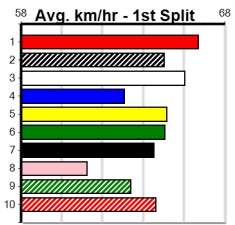

SPORTSBET FINAL (1-4 WINS)

Distance: 390m, Race Type: Restricted Win Final, Total Prizemoney: $3,360
1st: $2,250, 2nd: $690, 3rd: $345, 4th: $75

4

7:18PM
(VIC time)

CHEMICAL EROSION (1) broke the clock when scoring here two runs back and he just needs to step on terms. BLACKPOOL RANGER (2) was far from disgraced here last time and he should follow the red through early on. PAW TIKA (3) continues to impress

Watchdog Tips: **1** **2** **3** **6** **Bet:** **Box Quinella 1,2,3 ($10 for 333.33%)**