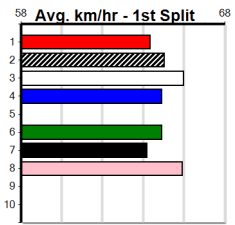

Ballarat

BALLARAT RACE 14

Distance: 390m, Race Type: Grade 5, Total Prizemoney: $2,925
1st: $1,950, 2nd: $600, 3rd: $300, 4th: $75

14 (E2)

10:50PM

(VIC time)

HARAJUKU LASS (4) owns a handy 22.28 PB here and she looks very well graded in this event.
SMOKIN' GRACIE (2) was never headed at Shepparton two runs back and she should be in the mix
again. ASTON SINATRA (1) has the good draw.

Watchdog Tips: **4** **2** **1** **8** **Bet:** **Win 4**