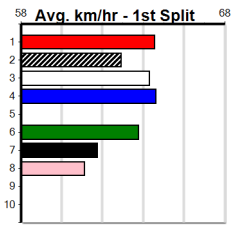

SPORTSBET EVERY DOG HAS ITS DAY

Distance: 450m, Race Type: Grade 7, Total Prizemoney: $2,925
1st: $1,950, 2nd: $600, 3rd: $300, 4th: $75

9

9:01PM

(VIC time)

PAW GORDY (6) has continued to get better with every run and he can burn them off soon after box rise. DIABLO SIXTEEN (1) was never headed at Geelong and he should be prominent throughout again. MRS. SMITH (4) has claims

Watchdog Tips: **6** **1** **4** **2** **Bet:** **Win 6**