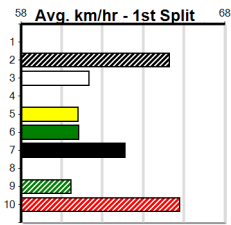

Ballarat

14 RACES TONIGHT

Distance: 390m, Race Type: Maiden, Total Prizemoney: $2,535
1st: $1,680, 2nd: $520, 3rd: $260, 4th: $75

1

6:15PM
(VIC time)

Watchdog Tips: **5** **4** **2** **8** **Bet:** **Box Quinella 2,4,5 ($10 for 333.33%)**

Form	Box	Weight	Dist	Track	Date	Time	BON	Margin	1st/2nd (Time)	PIR	Checked	Comment	W/R	Split 1	S/P	Grade
1																
CHEEKY DEED (NSW)[M] <i>Well bred, drawn to get the breaks, watch betting</i>																
BK	D				Jan-23											
Trainer: Mark Johnson (Ross Creek) $9.00																
Owner(s): J Bolwell																
<table border="1"> <thead> <tr><th colspan="8">Winning Boxes</th></tr> <tr><th>1</th><th>2</th><th>3</th><th>4</th><th>5</th><th>6</th><th>7</th><th>8</th></tr> </thead> <tbody> <tr><td>Prize</td><td></td><td></td><td></td><td></td><td></td><td></td><td></td></tr> <tr><td>Best</td><td></td><td></td><td></td><td></td><td></td><td></td><td></td></tr> <tr><td>Starts</td><td></td><td></td><td></td><td></td><td></td><td></td><td></td></tr> <tr><td>Trk/Dst</td><td></td><td></td><td></td><td></td><td></td><td></td><td></td></tr> <tr><td>APM</td><td></td><td></td><td></td><td></td><td></td><td></td><td></td></tr> </tbody> </table>																
2																
JACK'S ELATION [M] <i>Solidly placed in both runs to date, threat</i>																
BK	D				Mar-23											
Trainer: Rosalie Kerr (Caldermeade) $7.50																
Owner(s): waste of money (SYN), L Smith, T Wemyss, A Harnden, G Tyne																
<table border="1"> <thead> <tr><th colspan="8">Winning Boxes</th></tr> <tr><th>1</th><th>2</th><th>3</th><th>4</th><th>5</th><th>6</th><th>7</th><th>8</th></tr> </thead> <tbody> <tr><td>Prize</td><td></td><td></td><td></td><td></td><td></td><td></td><td></td></tr> <tr><td>Best</td><td></td><td></td><td></td><td></td><td></td><td></td><td></td></tr> <tr><td>Starts</td><td></td><td></td><td></td><td></td><td></td><td></td><td></td></tr> <tr><td>Trk/Dst</td><td></td><td></td><td></td><td></td><td></td><td></td><td></td></tr> <tr><td>APM</td><td></td><td></td><td></td><td></td><td></td><td></td><td></td></tr> </tbody> </table>																
3																
MINH CANDY [M] <i>Steady on debut, had support, place claims</i>																
RBD	B				Feb-23											
Trainer: Dylan Sharp (Lara) $10.00																
Owner(s): T Bailey																
<table border="1"> <thead> <tr><th colspan="8">Winning Boxes</th></tr> <tr><th>1</th><th>2</th><th>3</th><th>4</th><th>5</th><th>6</th><th>7</th><th>8</th></tr> </thead> <tbody> <tr><td>Prize</td><td></td><td></td><td></td><td></td><td></td><td></td><td></td></tr> <tr><td>Best</td><td></td><td></td><td></td><td></td><td></td><td></td><td></td></tr> <tr><td>Starts</td><td></td><td></td><td></td><td></td><td></td><td></td><td></td></tr> <tr><td>Trk/Dst</td><td></td><td></td><td></td><td></td><td></td><td></td><td></td></tr> <tr><td>APM</td><td></td><td></td><td></td><td></td><td></td><td></td><td></td></tr> </tbody> </table>																
4																
QUEST FOR SPIRIT [M] <i>Well bred, in good hands, should fire</i>																
BK	B				Mar-23											
Trainer: Michelle Mallia (Avalon) $4.00																
Owner(s): B Debono																
<table border="1"> <thead> <tr><th colspan="8">Winning Boxes</th></tr> <tr><th>1</th><th>2</th><th>3</th><th>4</th><th>5</th><th>6</th><th>7</th><th>8</th></tr> </thead> <tbody> <tr><td>Prize</td><td></td><td></td><td></td><td></td><td></td><td></td><td></td></tr> <tr><td>Best</td><td></td><td></td><td></td><td></td><td></td><td></td><td></td></tr> <tr><td>Starts</td><td></td><td></td><td></td><td></td><td></td><td></td><td></td></tr> <tr><td>Trk/Dst</td><td></td><td></td><td></td><td></td><td></td><td></td><td></td></tr> <tr><td>APM</td><td></td><td></td><td></td><td></td><td></td><td></td><td></td></tr> </tbody> </table>																
5																
JAZZY HOPE [M] <i>Better for the run on debut, take stopping</i>																
BK	B				Apr-23											
Trainer: Michelle Mallia (Avalon) $4.00																
Owner(s): C Attard																
<table border="1"> <thead> <tr><th colspan="8">Winning Boxes</th></tr> <tr><th>1</th><th>2</th><th>3</th><th>4</th><th>5</th><th>6</th><th>7</th><th>8</th></tr> </thead> <tbody> <tr><td>Prize</td><td></td><td></td><td></td><td></td><td></td><td></td><td></td></tr> <tr><td>Best</td><td></td><td></td><td></td><td></td><td></td><td></td><td></td></tr> <tr><td>Starts</td><td></td><td></td><td></td><td></td><td></td><td></td><td></td></tr> <tr><td>Trk/Dst</td><td></td><td></td><td></td><td></td><td></td><td></td><td></td></tr> <tr><td>APM</td><td></td><td></td><td></td><td></td><td></td><td></td><td></td></tr> </tbody> </table>																
6