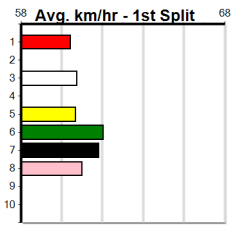

SJC CONCRETING

Distance: 450m, Race Type: Maiden, Total Prizemoney: $2,535
1st: $1,680, 2nd: $520, 3rd: $260, 4th: $75

3

6:58PM
(VIC time)

OREGON JANET (6) hasn't had a lot of luck in her two runs here and she is expected to make amends tonight. ELEVATE (1) was impressive at Geelong last time and he is drawn to settle fairly close, while ASCEND ECSTATIC (2) is a well bred type

Watchdog Tips: **6** **1** **2** **4** **Bet:** **Box Quinella 1,2,6 ($10 for 333.33%)**