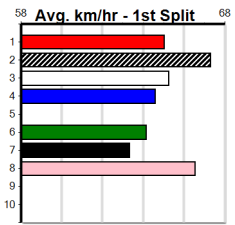

# TWO MORE RACES TO GO

Distance: 390m, Race Type: Mixed 4/5, Total Prizemoney: \$3,360  
1st: \$2,250, 2nd: \$690, 3rd: \$345, 4th: \$75

**Watchdog Tips:** **1** **2** **7** **8** **Bet:** **Win 1**

**1 BLACK VIPER [4]** *Class edge, can hold the lead, hard to hold out* **\$2.80**