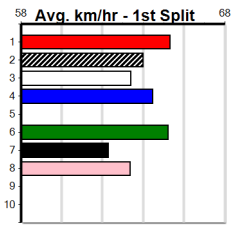

TUDOR ELECTRICAL (2-3 WINS)

Distance: 450m, Race Type: Restricted Win, Total Prizemoney: $2,925
1st: $1,950, 2nd: $600, 3rd: $300, 4th: $75

11

9:38PM

(VIC time)

PAW QUARK (6) was dominant here last week and he will continue to get stronger with more racing.
ASTON AMISHA (2) and DYNAMITE DOUG (4) are your likely placegetters.

Watchdog Tips: 6 2 4 1 **Bet:** Win 6