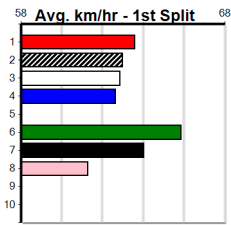

SOUTHERN SHEETMETAL

Distance: 390m, Race Type: Grade 5, Total Prizemoney: $2,925
1st: $1,950, 2nd: $600, 3rd: $300, 4th: $75

5
7:40PM
(VIC time)

WISDOM BALE (1) will find this easier than her most recent racing and she is drawn to make every post a winner. CUBAN CIGAR (7) has a good record here and he can come out running on occasions. SAM'S BOY (4) can show early speed at times.

Watchdog Tips: **1** **7** **4** **8** **Bet:** **Box Quinella 1,4,7 ($10 for 333.33%)**