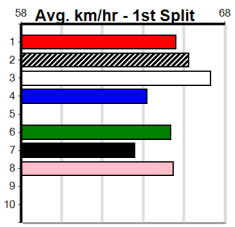

Ballarat

BALLARAT RACE 13

13 (E1)

10:26PM

(VIC time)

Distance: 390m, Race Type: Grade 5, Total Prizemoney: $2,925
1st: $1,950, 2nd: $600, 3rd: $300, 4th: $75

PAW TABITHA (6) has a good record here to date and she can light them up soon after box rise.
ROCK IT QUEEN (3) has won two of three since moving to Vic and she will be in the mix throughout.
CAUSING RUBBLE (1) has the right draw.

Watchdog Tips: **6** **3** **1** **8** **Bet:** **Win 6**

Form Box Weight Dist Track Date Time BON Margin 1st/2nd (Time) PIR Checked Comment W/R Split 1 S/P Grade

1 CAUSING RUBBLE [5] *Better than his past two, well drawn, threat* **$4.60**

BEW D Apr-22 AUSSIE INFRARED SPEEDY BOSS

Trainer: Julia Creed (Graytown)

1st (5)	27.5	400	GEL	R4	10-Sep-24	22.54	22.54	1.5L	KENSINGTON FLYER (22.64)	Q/21	.	V3	.	8.37	$15.00	X45
1st (5)	27.7	450	SHP	R9	16-Sep-24	25.33	24.96	1.25L	WINKING WILLIE (25.42)	Q/111	.	SW	.	6.48	$24.70	5H
7th (6)	27.8	525	MEA	R3	21-Sep-24	31.02	29.88	8.50L	JOROGUMO (30.45)	S/7777	.	.	.	5.35	$19.80	5F
7th (5)	27.8	460	GEL	R6	28-Sep-24	26.30	25.58	11.00L	MPEUNGA OLLIE (25.59)	M/647	.	.	.	6.74	$55.90	X45

Owner(s): Barney Rubble syndicate (SYN), J Gordon, G Rudd, J Markham, W Telford, D Erdman, P Newell

Winning Boxes

1	2	3	4	5	6	7	8
2			2	2			
Prize	$9,585.00						
Best	23.09						
Starts	33-6-3-6						
Trk/Dst	1-0-0-0						
APM	$5405						

2 VALLETTA DASH [5] *Form and confidence is down, needs it easier* **$16.00**

RBD B May-22 TOMMY SHELBY VALLETTA SKY

Trainer: John Nicholls (Melton West)

7th (3)	26.6	450	WBL	R6	15-Aug-24	25.72	25.23	6.50L	TORNADO TAHLIA (25.28)	M/455	.	.	.	6.58	$19.60	X45
7th (4)	27.2	400	GEL	R11	23-Aug-24	23.44	22.56	13.00L	LAT MY COMMAND (22.59)	Q/26	.	.	.	8.44	$30.50	X45
6th (3)	27.2	400	WGL	R10	30-Aug-24	23.10	22.57	6.00L	LASTON CORLEONE (22.70)	M/56	.	.	.	8.49	$20.60	FFA
8th (3)	27.1	300	HVL	R10	06-Oct-24	17.12	16.60	6.00L	DESTINI PALADIN (16.73)	M/8	.	.	.	4.02	$8.80	5

Owner(s): J Nicholls

Winning Boxes

1	2	3	4	5	6	7	8
1	2		1	2	1	1	1
Prize	$17,525.00						
Best	22.25						
Starts	29-9-4-2						
Trk/Dst	7-2-1-1						
APM	$7670						

3 ROCK IT QUEEN (NSW)[5] *Impressive since moving to Vic, main danger* **$3.20**

BK B Nov-22 ASTON RUPEE QUEEN OF ZIEMS

Trainer: Dylan Sharp (Lara)

5th (5)	29.0	342	APK	R3	05-Aug-24	20.14	19.30	12.00L	DARCY DAKOTA (19.30)		.	.	.	4.64	$7.00	J
6th (3)	29.3	390	BAL	R5	25-Sep-24	22.83	22.31	7.50L	LLET'S WIN OLLIE (22.31)	M/23	.	.	.	8.42	$12.20	5
1st (1)	29.3	410	HOR	R11	01-Oct-24	23.31	22.85	0.025L	L LARA BALE (23.31)	Q/11	.	.	.	10.08	$3.80	5
1st (3)	29.8	400	GEL	R12	07-Oct-24	22.76	22.73	1.25L	SNOWY'S SISTER (22.84)	M/11	.	SW	.	8.28	$2.80	5

Owner(s): E Burrett

Winning Boxes

1	2	3	4	5	6	7	8
1	1	1	1		2		
Prize	$11,325.00						
Best	22.83						
Starts	15-6-2-2						
Trk/Dst	1-0-0-0						
APM	$6601						

4 MORAINE MILEY [5] *Empty draw helps but rises in class, risky* **$10.00**

BK B Feb-22 BEAST UNLEASHED ASTON RIKU

Trainer: Briana Robertson-leech (Smeaton)

1st (1)	28.0	390	WBL	R2	29-Aug-24	22.46	22.08	0.75L	MAKE THE CUT (22.50)	Q/23	.	.	.	8.76	$16.30	X67
6th (3)	28.4	390	WBL	R4	05-Sep-24	23.52	22.00	18.00L	NO RIGHT TURNS (22.26)	M/76	.	V0	.	9.44	$7.00	RWH
2nd (8)	28.6	390	BAL	R11	11-Sep-24	22.61	22.05	3.00L	FAST LOVE (22.41)	M/33	.	.	.	8.46	$15.20	RW
4th (6)	28.5	390	BAL	R4	18-Sep-24	22.40	21.78	5.00L	BLIND AMBITION (22.05)	M/44	.	.	.	8.56	$21.50	5

Owner(s): MORAINE (SYN), G Judd, S Judd

Winning Boxes

1	2	3	4	5	6	7	8
2					1		
Prize	$8,285.00						
Best	22.29						
Starts	31-3-5-7						
Trk/Dst	9-0-3-0						
APM	$4848						

5 *** VACANT BOX ***

Trainer:
Owner(s):

Winning Boxes

1	2	3	4	5	6	7	8
Prize							
Best							
Starts							
Trk/Dst							
APM