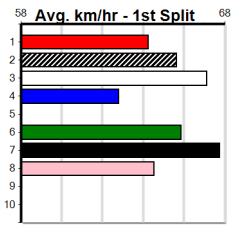

TOWN & COUNTRY LINE MARKING

Distance: 450m, Race Type: Mixed 4/5, Total Prizemoney: $3,360
1st: $2,250, 2nd: $690, 3rd: $345, 4th: $75

8

8:39PM

(VIC time)

BORACAY STORM (6) captured the G2 Bendigo Cup last week and he should prove hard to hold out again. JOEY THE JET (4) has megastar potential and he is facing his toughest test to date. SYDNEY SHOW (3) is as honest as they come.

Watchdog Tips: **6** **4** **3** **8** **Bet:** **Trifecta 4,6/3,4,6/2,3,4,6,8 ($10 - 83.33%)**