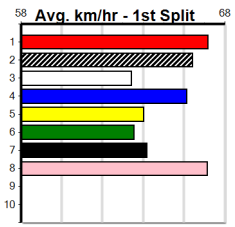

BALLARAT FUNCTION CENTRE

Distance: 390m, Race Type: Mixed 6/7, Total Prizemoney: $2,925
1st: $1,950, 2nd: $600, 3rd: $300, 4th: $75

10

9:19PM

(VIC time)

WINTER GOES (1) has been breathtaking in her two runs to date and she is expected to lead throughout again. MAKE THE CUT (5) has a good record here to date and she will keep the pressure on from the outset. PAW WHITLEY (4) has claims

Watchdog Tips:

1

5

4

2

Bet:

Trifecta 1/2,4,5/2,3,4,5 ($10 - 111.11%)