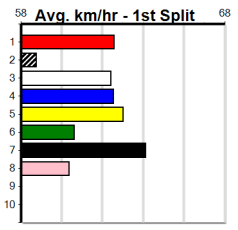

A1 SIGNAGE

Distance: 450m, Race Type: Maiden, Total Prizemoney: $2,535
1st: $1,680, 2nd: $520, 3rd: $260, 4th: $75

2
6:33PM
(VIC time)

KIWI JAY (4) was impressive when placed here on debut and she has the speed to cross and lead throughout. PAW CRAFTER (3) was smartly placed two runs back and he should be prominent from the outset. KIWI KENJI (6) can charge late

Watchdog Tips: **4** **3** **6** **7** **Bet:** **Box Trifecta 3,4,6,7 ($10 for 41.67%)**