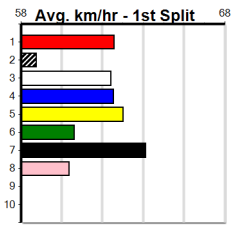

A1 SIGNAGE

Distance: 450m, Race Type: Maiden, Total Prizemoney: $2,535
1st: $1,680, 2nd: $520, 3rd: $260, 4th: $75

2

6:35PM

(VIC time)

KIWI JAY (4) was impressive when placed here on debut and she has the speed to cross and lead throughout. PAW CRAFTER (3) was smartly placed two runs back and he should be prominent from the outset. KIWI KENJI (6) can charge late

Watchdog Tips: **4** **3** **6** **7** **Bet:** **Box Trifecta 3,4,6,7 ($10 for 41.67%)**