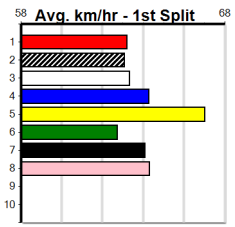

EUREKA CONCRETE

Distance: 450m, Race Type: Grade 5, Total Prizemoney: $2,925
1st: $1,950, 2nd: $600, 3rd: $300, 4th: $75

6
7:58PM
(VIC time)

ON THE BEER (4) should be able to find the top early and he can carve out serious time when in the clear. IDRON BALE (1) can be hard to follow but he does have a nice engine, while XOEL BALE (2) can really power to the line.

Watchdog Tips: **4** **1** **2** **7** **Bet:** **Win 4**