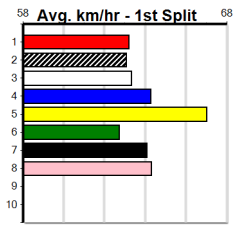

EUREKA CONCRETE

Distance: 450m, Race Type: Grade 5, Total Prizemoney: $2,925
1st: $1,950, 2nd: $600, 3rd: $300, 4th: $75

6

7:58PM

(VIC time)

ON THE BEER (4) should be able to find the top early and he can carve out serious time when in the clear. IDRON BALE (1) can be hard to follow but he does have a nice engine, while XOEL BALE (2) can really power to the line.

Watchdog Tips:

4

1

2

7

Bet:

Win 4

Main table containing race details for 10 races, including horse names, trainers, odds, and winning boxes.