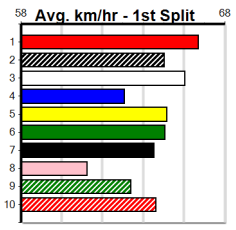

SPORTSBET FINAL (1-4 WINS)

Distance: 390m, Race Type: Restricted Win Final, Total Prizemoney: $3,360
1st: $2,250, 2nd: $690, 3rd: $345, 4th: $75

4
7:18PM
(VIC time)

CHEMICAL EROSION (1) broke the clock when scoring here two runs back and he just needs to step on terms. BLACKPOOL RANGER (2) was far from disgraced here last time and he should follow the red through early on. PAW TIKI (3) continues to impress

Watchdog Tips: **1** **2** **3** **6** **Bet:** Box Quinella 1,2,3 ($10 for 333.33%)