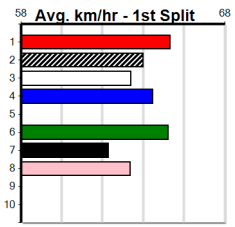

# TUDOR ELECTRICAL (2-3 WINS)

Distance: 450m, Race Type: Restricted Win, Total Prizemoney: \$2,925  
1st: \$1,950, 2nd: \$600, 3rd: \$300, 4th: \$75