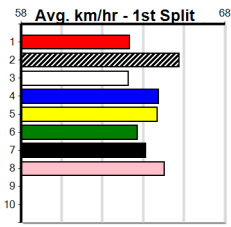

SWEET NETTY'S CATERING

Distance: 450m, Race Type: Grade 5, Total Prizemoney: $2,925
1st: $1,950, 2nd: $600, 3rd: $300, 4th: $75

7

8:20PM
(VIC time)

PAW JUDAS (8) will find this easier than his past few runs and he can assume control soon after box rise. ACACIA ROCKET (7) is a powerful type when right and he is ready to fire third up from a spell. ASTON GAGA (2) just needs a little room early on.

Watchdog Tips: **8** **7** **2** **4** **Bet:** **Box Trifecta 2,4,7,8 ($10 for 41.67%)**