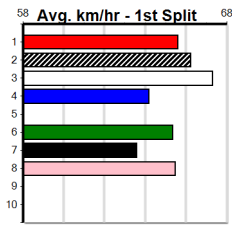

BALLARAT RACE 13

13 (E1)

10:26PM
(VIC time)

Distance: 390m, Race Type: Grade 5, Total Prizemoney: $2,925
1st: $1,950, 2nd: $600, 3rd: $300, 4th: $75

PAW TABITHA (6) has a good record here to date and she can light them up soon after box rise.
ROCK IT QUEEN (3) has won two of three since moving to Vic and she will be in the mix throughout.
CAUSING RUBBLE (1) has the right draw.

Watchdog Tips: 6 3 1 8 **Bet:** Win 6

Form	Box	Weight	Dist	Track	Date	Time	BON	Margin	1st/2nd (Time)	PIR	Checked	Comment	W/R	Split 1	S/P	Grade
1 CAUSING RUBBLE [5] <i>Better than his past two, well drawn, threat</i>																
BEW	D				Apr-22	AUSSIE INFRARED			SPEEDY BOSS						$4.60	
Trainer: Julia Creed (Graytown)																
1st	(5)	27.5	400	GEL	R4	10-Sep-24	22.54	22.54	1.5L KENSINGTON FLYER (22.64)	Q/21	.	V3	.	8.37	$15.00	X45
1st	(5)	27.7	450	SHP	R9	16-Sep-24	25.33	24.96	1.25L WINKING WILLIE (25.42)	Q/111	.	SW	.	6.48	$24.70	5H
7th	(6)	27.8	525	MEA	R3	21-Sep-24	31.02	29.88	8.50L JOROGUMO (30.45)	S/7777	.	.	.	5.35	$19.80	5F
7th	(5)	27.8	460	GEL	R6	28-Sep-24	26.30	25.58	11.00L MEPUNGA OLLIE (25.59)	M/647	.	.	.	6.74	$55.90	X45
Owner(s): Barney Rubble syndicate (SYN), J Gordon, G Rudd, J Markham, W Telford, D Erdman, P Newell																

2 VALLETTA DASH [5] <i>Form and confidence is down, needs it easier</i>																
Winnning Boxes																
1	2	3	4	5	6	7	8									
1	2															
2			2	2												
Prize				$9,585.00												
Best				23.09												
Starts				33-6-3-6												
Trk/Dst				1-0-0-0												
APM				$5405												

3 ROCK IT QUEEN (NSW)[5] <i>Impressive since moving to Vic, main danger</i>																
Winnning Boxes																
1	2	3	4	5	6	7	8									
1	1	1	1			2										
Prize				$11,325.00												
Best				22.83												
Starts				15-6-2-2												
Trk/Dst				1-0-0-0												
APM				$6601												

4 MORAINE MILEY [5] <i>Empty draw helps but rises in class, risky</i>																
Winnning Boxes																
1	2	3	4	5	6	7	8									
2																
Prize				$8,285.00												
Best				22.29												
Starts				31-3-5-7												
Trk/Dst				9-0-3-0												
APM				$4848												

5 *** VACANT BOX ***

Trainer:
Owner(s):

6 PAW TABITHA (NSW)[5] <i>Promising speedster, can pounce on the arm, yes</i>																
Winnning Boxes																
1	2	3	4	5	6	7	8									
1				1	1	1										
Prize				$10,095.00												
Best				22.06												
Starts				12-4-3-2												
Trk/Dst				4-1-2-1												
APM				$9174												

7 SHE'S RELOADED [5] <i>Racing well but this is harder, prefer to watch</i>																
Winnning Boxes																
1	2	3	4	5	6	7	8									
1			1	1			1									
Prize				$12,315.00												
Best				22.11												
Starts				25-5-9-3												
Trk/Dst				12-3-5-2												
APM				$6335												

8 RUXTON SPIGE [5] *** SCRATCHED ***																
Winnning Boxes																
1	2	3	4	5	6	7	8									
1	1															
Prize				$13,710.00												
Best				22.35												
Starts				19-7-2-2												
Trk/Dst				5-2-0-0												
APM				$8126												

9 *** NO RESERVE ***

Trainer:
Owner(s):

10 *** NO RESERVE ***

Trainer:
Owner(s):