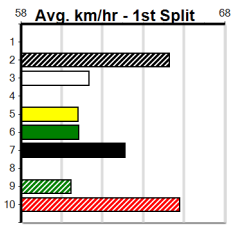

Ballarat

14 RACES TONIGHT

Distance: 390m, Race Type: Maiden, Total Prizemoney: $2,535
1st: $1,680, 2nd: $520, 3rd: $260, 4th: $75

1

6:13PM
(VIC time)

JAZZY HOPE (5) was well supported in her luckless debut run and she will be better for the experience. JACK'S ELATION (2) is showing some promise and should be in the finish.

Watchdog Tips: **5** **2** **8** **7** **Bet:** **Box Quinella 2,5,8 ($10 for 333.33%)**