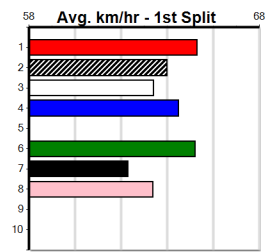

TUDOR ELECTRICAL (2-3 WINS)

Distance: 450m, Race Type: Restricted Win, Total Prizemoney: $2,925
1st: $1,950, 2nd: $600, 3rd: $300, 4th: $75

ASTON BAMFORD (7) turned in two eye catching performances at Shepparton last month and he will get a nice cart across early on. PAW QUARK (6) was dominant here last week and he will continue to get stronger with more racing.

Watchdog Tips: **7** **6** **2** **4** **Bet:** Win 7

1

Form Box	Wgt	Dist	Track	Date	Time	BON	Margin	1st/2nd (Time)	PIR	Checked	Comment	W/R	Split 1	S/P	Grade	
KETCHIKAN KID [6] Resuming, tough ask fresh, prefer to watch $10.00																
BK	Dog	Aug-22				Sire: FLYING RICCIARDO		Dam: MISS MORRISSET		Trainer: David Geall (Lara)						
Owner(s): R Geall																
Winning Distances: < 300m (0) 300 - 399m (0) 400 - 499m (2) 500 - 599m (0) 600 - 699m (0) > 700m (0)																
Winning Weights: 32.3(1) 33.2(1)																
1st (4)	32.3	400	GEL	R9	03-May-24	22.84	22.45	4.00L HAVANA MAGIC (23.12)	Q/11				8.39	$6.70	MH	
F (3)	32.5	400	GEL	R5	10-May-24	0.00	22.76	SERIAL STICKER (22.90)			V7			$13.10	MF	
4th (4)	32.7	410	HOR	R3	04-Jun-24	24.17	22.97	13.00L MOONLIGHT GRAND (23.28)	M/44				10.83	$4.80	X67H	
4th (2)	33.6	410	HOR	R3	11-Jun-24	24.10	23.42	6.00L MAGNET MOVER (23.69)	M/22				10.48	$8.10	X67F	
8th (2)	32.9	410	HOR	R2	18-Jun-24	24.11	23.08	15.00L BALA ACE (23.08)	S/58				10.70	$12.30	7	
6th (7)	33.0	425	BEN	R10	16-Aug-24	24.75	23.83	7.00L SPRING COIN (24.28)	M/344				6.71	$12.10	X67	
1st (2)	33.2	400	WGL	R10	22-Aug-24	23.00	22.55	4.00L I'M A TREASURE (24.28)	M/22				8.34	$3.40	7	
6th (5)	33.5	450	BAL	R10	28-Aug-24	26.98	25.32	15.00L PAW LILIBET (25.94)	M/536		SW		6.79	$5.00	X67	
Last 3 wins NOT included above																
Prize Best Starts Trk/Dts APM																

2

Form Box	Wgt	Dist	Track	Date	Time	BON	Margin	1st/2nd (Time)	PIR	Checked	Comment	W/R	Split 1	S/P	Grade	
ASTON AMISHA [6] Far from disgraced here last week, threat $4.60																
BK	Bitch	Jul-22				Sire: ASTON RUPEE		Dam: ASTON PEREGRINE		Trainer: Mark McClelland (Lovely Banks)						
Owner(s): R Borda																
Winning Distances: < 300m (0) 300 - 399m (2) 400 - 499m (0) 500 - 599m (0) 600 - 699m (0) > 700m (0)																
Winning Weights: 30.2(1) 30.3(1)																
7th (6)	30.3	390	BAL	R11	23-Aug-24	23.21	22.19	13.00L ALL TALKER (22.32)	M/46				8.66	$8.30	7	
1st (2)	30.3	390	SHP	R3	29-Aug-24	22.11	22.11	5.50L CHICKEN BURGER (22.47)	Q/11				8.44	$3.00	7	
2nd (4)	30.3	390	WBL	R4	05-Sep-24	22.35	22.00	1.5L NO RIGHT TURNS (22.26)	M/23				8.97	$3.40	RWH	
6th (3)	30.3	390	WBL	R5	12-Sep-24	22.46	21.89	3.75L MAC AND CHEESE (22.21)	M/78				8.86	$16.80	RWF	
5th (2)	30.6	400	GEL	R10	20-Sep-24	23.21	22.35	6.50L GO ME GO (22.79)	M/65				8.78	$3.70	X67H	
2nd (7)	30.5	400	GEL	R10	27-Sep-24	22.72	22.22	0.25L IMPOSTER (22.70)	M/41				8.57	$2.40	X67	
2nd (1)	30.3	410	HOR	R10	05-Oct-24	23.81	23.32	2.75L PAW OLYMPIA (23.62)	M/22				10.64	$2.40	6G	
2nd (2)	30.3	450	BAL	R10	09-Oct-24	25.53	25.19	1.00L PAW QUARK (25.46)	M/222				6.66	$13.10	X67	
Last 3 wins NOT included above																
1st (7)	30.2	390	BAL	R2	18-Aug-24	22.49	22.21	6.50L IVORY NARWHAL (22.92)	M/11		SW		8.46	$1.80	T3-M	
Prize Best Starts Trk/Dts APM