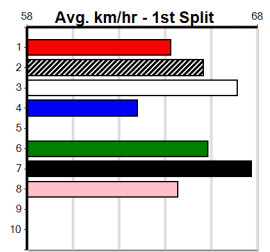

TOWN & COUNTRY LINE MARKING

Distance: 450m, Race Type: Mixed 4/5, Total Prizemoney: $3,360
1st: $2,250, 2nd: $690, 3rd: $345, 4th: $75

BORACAY STORM (6) captured the G2 Bendigo Cup last week and he should prove hard to hold out again. JOEY THE JET (4) has megastar potential and he is facing his toughest test to date. SYDNEY SHOW (3) is as honest as they come.

Watchdog Tips: **6** **4** **3** **8** **Bet:** **Trifecta 4,6/3,4,6/2,3,4,6,8 ($10 - 83.33%)**

Form Box	Wgt	Dist	Track	Date	Time	BON	Margin	1st/2nd (Time)	PIR	Checked	Comment	WR	Split 1	S/P	Grade

1

WHERE'S WALTER [5]

BK Dog Sep-20
Owner(s): A Mooney
Winning Distances: < 300m (0) 300 - 399m (7) 400 - 499m (10) 500 - 599m (0) 600 - 699m (0) > 700m (0)
Winning Weights: 33.3(1) 34.2(1) 34.6(2) 34.7(2) 34.8(2) 34.9(3) 35.0(1) 35.1(1) 35.2(1) 35.3(1) 35.4(1) 35.6(1)

Runs into a couple of rockets, needs it easier
Sire: HOSTILE Dam: QUICK SUCCESSION
Trainer: Andrew Mooney (Amherst)

Box History

Bx	1st	2nd	3rd	4th	5th	6th	7th	8th
1	4	1	1	3	3			
2	2	4	1	2	2	2	2	
3	1	2	1	1	2	2		
4		3	3	2	1	3		
5	2	2	1	4	1			
6	3		3	1	3		2	1
7	3	3	5	2		1	2	1
8	2	3	4	1				

Prize Best Starts Trk/Dts APM: $52875.00, 25.48(2)-31/7/24, 96-17-18-19, 8-1-1-2, 14223

$26.00

2

HIGHER FORCE [4]

BD Dog Apr-22
Owner(s): A Debattista
Winning Distances: < 300m (0) 300 - 399m (1) 400 - 499m (5) 500 - 599m (0) 600 - 699m (0) > 700m (0)
Winning Weights: 35.0(1) 35.1(1) 35.2(1) 35.3(1) 35.6(2)

Showing promise, thrown in the deep end, place
Sire: FERAL FRANKY Dam: XTREME NOTICE
Trainer: Aaron Debattista (Toolleen)

Box History

Bx	1st	2nd	3rd	4th	5th	6th	7th	8th
1	3				1			
2		2						
3								
4	1	2						
5			1					
6	1		1					
7	1							
8					1			

Prize Best Starts Trk/Dts APM: $15895.00, 25.47(6)-14/8/24, 14-6-4-2, 5-2-1-1, 9546

$16.00

3

SYDNEY SHOW [4]

LTFW Dog Sep-21
Owner(s): D Bunn
Winning Distances: < 300m (0) 300 - 399m (0) 400 - 499m (12) 500 - 599m (3) 600 - 699m (0) > 700m (0)
Winning Weights: 31.9(1) 32.1(2) 32.3(2) 32.4(1) 32.5(1) 32.7(2) 33.0(2) 33.1(3) 33.2(1)

Consistent as they come, good muster, threat
Sire: FERNANDO BALE Dam: SUPER TORA
Trainer: Ronald Rogers (Long Gully)

Box History

Bx	1st	2nd	3rd	4th	5th	6th	7th	8th
1	3	1	1	2				1
2	1			1	3	1	1	
3	1			1	1	2		
4	2		1	3	1	1	2	2
5			1	1	1	1	1	1
6	2		1	2			1	
7	3	2			2		1	
8	3	2	1	1			1	1

Prize Best Starts Trk/Dts APM: $46420.00, 25.31(1)-6/6/24, 59-15-5-5, 2-1-0-1, 15387

$10.00

4

JOEY THE JET [5]

BK Dog Dec-22
Owner(s): D Jones
Winning Distances: < 300m (0) 300 - 399m (0) 400 - 499m (4) 500 - 599m (0) 600 - 699m (0) > 700m (0)
Winning Weights: 34.1(1) 34.2(1) 34.3(2)

Potential megastar, toughest test, big danger
Sire: FERAL FRANKY Dam: PAUA OF JANIE
Trainer: Jason Thompson (Pearcedale)

Box History

Bx	1st	2nd	3rd	4th	5th	6th	7th	8th
1	1							
2	1							
3								
4								
5	1							
6	1							
7								
8								

Prize Best Starts Trk/Dts APM: $30075.00, FSH, 4-4-0-0, 0-0-0-0, 18825

$1.80

5

*** VACANT BOX ***

Sire: Dam:

Owner(s):

Winning Distances: < 300m (0) 300 - 399m (0) 400 - 499m (0) 500 - 599m (0) 600 - 699m (0) > 700m (0)
Winning Weights:

Trainer:

Box History