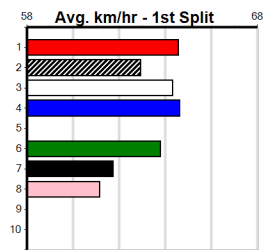

SPORTSBET EVERY DOG HAS ITS DAY

Distance: 450m, Race Type: Grade 7, Total Prizemoney: $2,925
1st: $1,950, 2nd: $600, 3rd: $300, 4th: $75

PAW GORDY (6) has continued to get better with every run and he can burn them off soon after box rise. DIABLO SIXTEEN (1) was never headed at Geelong and he should be prominent throughout again. MRS. SMITH (4) has claims

Watchdog Tips: **6** **1** **4** **2** **Bet:** **Win 6**

Form Box	Wgt	Dist	Track	Date	Time	BON	Margin	1st/2nd (Time)	PIR	Checked	Comment	WR	Split 1	S/P	Grade	
1	DIABLO SIXTEEN [7] Never headed at Geelong, well drawn, danger $3.60															
	BE Dog Feb-23 Sire: HIGH EARNER Dam: DEVEL SIXTEEN															
	Owner(s): Vi Alskar Hundar (SYN), A Lie, J Sharp															
	Trainer: Jason Sharp (Lara)															
	Winning Distances: < 300m (0) 300 - 399m (0) 400 - 499m (1) 500 - 599m (0) 600 - 699m (0) > 700m (0)															
	Winning Weights: 28.8(1)															
	2nd (5) 28.3 400 GEL R3 28-Sep-24 22.59 22.46 1.00L SPEEDY EASY (22.54) Q/22 8.40 $16.50 M															
	4th (8) 28.5 460 GEL R1 04-Oct-24 26.67 25.69 12.00 TARA'S LILY (25.89) M/534 6.74 $5.60 MH															
	1st (6) 28.8 460 GEL R3 11-Oct-24 26.34 25.86 1.5L ELEVATE (26.44) Q/111 6.63 $4.10 M															
	Last 3 wins NOT included above															
<table border="1"> <thead> <tr><th>Bx</th><th>1st</th><th>2nd</th><th>3rd</th><th>4th</th><th>5th</th><th>6th</th><th>7th</th><th>8th</th></tr> </thead> <tbody> <tr><td>1</td><td></td><td></td><td></td><td></td><td></td><td></td><td></td><td></td></tr> <tr><td>2</td><td></td><td></td><td></td><td></td><td></td><td></td><td></td><td></td></tr> <tr><td>3</td><td></td><td></td><td></td><td></td><td></td><td></td><td></td><td></td></tr> <tr><td>4</td><td></td><td></td><td></td><td></td><td></td><td></td><td></td><td></td></tr> <tr><td>5</td><td></td><td>1</td><td></td><td></td><td></td><td></td><td></td><td></td></tr> <tr><td>6</td><td>1</td><td></td><td></td><td></td><td></td><td></td><td></td><td></td></tr> <tr><td>7</td><td></td><td></td><td></td><td></td><td></td><td></td><td></td><td></td></tr> <tr><td>8</td><td></td><td></td><td></td><td>1</td><td></td><td></td><td></td><td></td></tr> </tbody> </table>																
<table border="1"> <tr><td>Prize</td><td colspan="8">$2275.00</td></tr> <tr><td>Best</td><td colspan="8">FSH</td></tr> <tr><td>Starts</td><td colspan="8">3-1-1-0</td></tr> <tr><td>Trk/Dts</td><td colspan="8">0-0-0-0</td></tr> <tr><td>APM</td><td colspan="8">2275</td></tr> </table>																
2	REIKO WALTER [7] Handy effort two runs back, must keep safe $12.00															
	BK Dog Mar-22 Sire: ORSON ALLEN Dam: STAR REIKO															
	Owner(s): Reiko (SYN), A Fry, J Fry															
	Trainer: Ashleigh Fry (Haddon)															
	Winning Distances: < 300m (0) 300 - 399m (0) 400 - 499m (1) 500 - 599m (0) 600 - 699m (0) > 700m (0)															
	Winning Weights: 33.8(1)															
	1st (6) 33.8 450 BAL R3 08-Apr-24 25.44 25.44 11.00 URANO BALE (26.20) M/211 6.69 $1.50 T3-M															
	3rd (8) 33.8 450 BAL R9 14-Apr-24 26.12 25.59 1.00L GEORGE JETSON (26.05) M/434 VO 6.80 $2.20 X67															
	6th (8) 33.7 450 WBL R4 18-Apr-24 26.39 25.51 3.75L BUN UNDERCURRENT M/225 W 6.83 $5.70 X67															
	4th (6) 33.8 460 GEL R9 27-Apr-24 26.20 25.51 6.00L ARTISAN ARTIST (25.78) Q/224 6.67 $3.30 X67															
6th (3) 33.7 525 MEP R11 04-Sep-24 31.01 30.09 11.00 BEGGIN' (30.27) M/7666 5.36 $8.20 X67H																
6th (3) 33.3 450 WBL R7 12-Sep-24 25.98 25.32 3.75L DIVA ERADICATOR (25.73) S/886 7.09 $7.50 X67																
2nd (8) 33.2 450 BAL R11 16-Sep-24 25.49 25.34 2.25L GRACE'S ENTITY (25.34) M/622 6.85 $2.00 T3-RW																
4th (6) 32.9 485 HOR R7 21-Sep-24 27.80 27.23 4.75L TAPPET (27.47) M/644 6.90 $6.00 X67																
Last 3 wins NOT included above																
<table border="1"> <thead> <tr><th>Bx</th><th>1st</th><th>2nd</th><th>3rd</th><th>4th</th><th>5th</th><th>6th</th><th>7th</th><th>8th</th></tr> </thead> <tbody> <tr><td>1</td><td></td><td></td><td></td><td></td><td></td><td></td><td></td><td></td></tr> <tr><td>2</td><td></td><td></td><td></td><td></td><td></td><td></td><td></td><td></td></tr> <tr><td>3</td><td></td><td></td><td></td><td></td><td></td><td>2</td><td></td><td></td></tr> <tr><td>4</td><td></td><td></td><td>1</td><td></td><td></td><td></td><td></td><td></td></tr> <tr><td>5</td><td></td><td>1</td><td></td><td></td><td></td><td></td><td></td><td></td></tr> <tr><td>6</td><td>1</td><td></td><td>1</td><td>2</td><td></td><td></td><td></td><td></td></tr> <tr><td>7</td><td></td><td></td><td></td><td></td><td></td><td></td><td></td><td></td></tr> <tr><td>8</td><td></td><td>1</td><td>1</td><td></td><td></td><td>1</td><td></td><td></td></tr> </tbody> </table>																
<table border="1"> <tr><td>Prize</td><td colspan="8">$2610.00</td></tr> <tr><td>Best</td><td colspan="8">25.44(6)-8/4/24</td></tr> <tr><td>Starts</td><td colspan="8">11-1-2-3</td></tr> <tr><td>Trk/Dts</td><td colspan="8">3-1-1-1</td></tr> <tr><td>APM</td><td colspan="8">853</td></tr> </table>