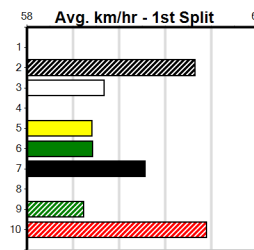

14 RACES TONIGHT

1

6:15PM

(VIC time)

Distance: 390m, Race Type: Maiden, Total Prizemoney: $2,535
1st: $1,680, 2nd: $520, 3rd: $260, 4th: $75

JAZZY HOPE (5) was well supported in her luckless debut run and she will be better for the experience. QUEST FOR SPIRIT (4) is a well bred type and a forward showing is expected, while JACK'S ELATION (2) is showing some promise

Watchdog Tips: **5** **4** **2** **8** **Bet:** Box Quinella 2,4,5 ($10 for 333.33%)

Form Box	Wgt	Dist	Track	Date	Time	BON	Margin	1st/2nd (Time)	PIR	Checked	Comment	WR	Split 1	S/P	Grade		
1	CHEEKY DEED (NSW)[M] Well bred, drawn to get the breaks, watch betting $9.00																
	BK	Dog	Jan-23		Sire: ALLEN DEED		Dam: STILTON CHEEKY		Trainer: Mark Johnson (Ross Creek)								
	Owner(s): J Bolwell																
	Winning Distances: < 300m (0) 300 - 399m (0) 400 - 499m (0) 500 - 599m (0) 600 - 699m (0) > 700m (0)																
	Winning Weights:																
	Box History																
	Bx	1st	2nd	3rd	4th	5th	6th	7th	8th								
	1																
	2																
	3																
4																	
5																	
6																	
7																	
8																	
Prize																	
Best																	
Starts																	
Trk/Dts																	
APM																	
Last 3 wins NOT included above																	

2	JACK'S ELATION [M] Solidly placed in both runs to date, threat $7.50																
	BK	Dog	Mar-23		Sire: MY REDEEMER		Dam: CAPTAIN JACKIE		Trainer: Rosalie Kerr (Caldermeade)								
	Owner(s): waste of money (SYN), L Smith, T Wemyss, A Harnden, G Tyne																
	Winning Distances: < 300m (0) 300 - 399m (0) 400 - 499m (0) 500 - 599m (0) 600 - 699m (0) > 700m (0)																
	Winning Weights:																
	Box History																
	Bx	1st	2nd	3rd	4th	5th	6th	7th	8th								
	1																
	2																
	3																
4																	
5																	
6																	
7																	
8																	
Prize																	
Best																	
Starts																	
Trk/Dts																	
APM																	
Last 3 wins NOT included above																	

3	MINH CANDY [M] Steady on debut, had support, place claims $10.00																
	RBD	Bitch	Feb-23		Sire: OUT OF RANGE		Dam: CHLOE LOUISE		Trainer: Dylan Sharp (Lara)								
	Owner(s): T Bailey																
	Winning Distances: < 300m (0) 300 - 399m (0) 400 - 499m (0) 500 - 599m (0) 600 - 699m (0) > 700m (0)																
	Winning Weights:																
	Box History																
	Bx	1st	2nd	3rd	4th	5th	6th	7th	8th								
	1																
	2																
	3																
4																	
5																	
6																	
7																	
8																	
Prize																	
Best																	
Starts																	
Trk/Dts																	
APM																	
Last 3 wins NOT included above																	

4	QUEST FOR SPIRIT [M] Well bred, in good hands, should fire $4.00																
	BK	Bitch	Mar-23		Sire: ASTON RUPEE		Dam: QUEST FOR GLORY		Trainer: Michelle Mallia (Avalon)								
	Owner(s): B Debono																
	Winning Distances: < 300m (0) 300 - 399m (0) 400 - 499m (0) 500 - 599m (0) 600 - 699m (0) > 700m (0)																
	Winning Weights:																
	Box History																
	Bx	1st	2nd	3rd	4th	5th	6th	7th	8th								
	1																
	2																
	3																
4																	
5																	
6																	
7																	
8																	
Prize																	
Best																	
Starts																	
Trk/Dts																	
APM																	
Last 3 wins NOT included above																	

5	JAZZY HOPE [M] Better for the run on debut, take stopping $4.00																
	BK	Bitch	Apr-23		Sire: ASTON KIMETTO		Dam: QUEEN AMAROK		Trainer: Michelle Mallia (Avalon)								
	Owner(s): C Attard																
	Winning Distances: < 300m (0) 300 - 399m (0) 400 - 499m (0) 500 - 599m (0) 600 - 699m (0) > 700m (0)																
	Winning Weights:																
	Box History																
	Bx	1st	2nd	3rd	4th	5th	6th	7th	8th								
	1																
	2																
	3																
4																	
5																	
6																	
7																	
8																	
Prize																	
Best																	
Starts																	
Trk/Dts																	
APM																	
Last 3 wins NOT included above