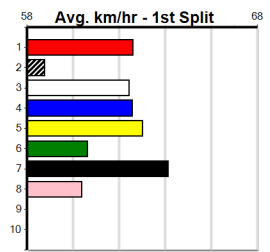

A1 SIGNAGE

Distance: 450m, Race Type: Maiden, Total Prizemoney: $2,535
1st: $1,680, 2nd: $520, 3rd: $260, 4th: $75

KIWI JAY (4) was impressive when placed here on debut and she has the speed to cross and lead throughout. PAW CRAFTER (3) was smartly placed two runs back and he should be prominent from the outset. KIWI KENJI (6) can charge late

Watchdog Tips: **4** **3** **6** **7** **Bet:** **Box Trifecta 3,4,6,7 ($10 for 41.67%)**

Form	Box	Wgt	Dist	Track	Date	Time	BON	Margin	1st/2nd (Time)	PIR	Checked	Comment	WR	Split 1	S/P	Grade

1

MOTIVATE [M] Find this harder than his racing to date, place **$10.00**

BE Dog Dec-22 Sire: AUSSIE INFRARED Dam: IT'S A FRENZY

Owner(s): G Black Trainer: Lisa Delbridge (Balliang)

Winning Distances: < 300m (0) 300 - 399m (0) 400 - 499m (0) 500 - 599m (0) 600 - 699m (0) > 700m (0)

Winning Weights:

3rd (6)	32.9	435	SLE	R4	29-Sep-24	25.66	24.44	11.00	ANCIENT EGYPTIAN (24.92)	M/233				5.44	$10.90	MH
7th (7)	32.9	390	BAL	R10	02-Oct-24	23.38	21.95	19.00	WINTER GOES (22.07)	S/55				8.66	$9.70	M
3rd (2)	33.2	400	WGL	R1	08-Oct-24	23.16	22.58	4.75L	VODKA AND ICE (22.83)	S/22				8.49	$20.90	M
2nd (2)	33.5	400	GEL	R2	11-Oct-24	23.35	22.58	2.00L	ROMANTIC CITY (23.22)	M/22				8.77	$3.80	M

Last 3 wins NOT included above

Box History

Bx	1st	2nd	3rd	4th	5th	6th	7th	8th
1								
2		1	1					
3								
4								
5								
6				1				
7							1	
8								

Prize Best $1040.00
Starts FSTD
Trk/Dts 4-0-1-2
APM 0-0-0-0
1040

2

SUNSET TANTRUM (NSW)[M] Well beaten to date, needs to show more **$16.00**

BEF Bitch Feb-23 Sire: FERAL FRANKY Dam: SUNSET BOURBSKI

Owner(s): DAILLY GREYHOUND FARMS (SYN), G Dailly, T Dailly Trainer: Thomas Dailly (Anakie)

Winning Distances: < 300m (0) 300 - 399m (0) 400 - 499m (0) 500 - 599m (0) 600 - 699m (0) > 700m (0)

Winning Weights:

8th (8)	27.4	450	BAL	R2	02-Oct-24	26.47	25.12	9.50L	COBBLE GIBLET (25.82)	M/888				7.08	$19.60	M
8th (1)	27.7	450	BAL	R2	09-Oct-24	27.19	25.19	26.00	SUNSET WISP (25.40)	M/778		V5		6.96	$41.30	M

Last 3 wins NOT included above

Box History

Bx	1st	2nd	3rd	4th	5th	6th	7th	8th
1								1
2								
3								
4								
5								
6								
7								
8								1

Prize Best $0.00
Starts 26.47(8)-2/10/24
Trk/Dts 2-0-0-0
APM 2-0-0-0
0

3

PAW CRAFTER (NSW)[M] Smartly placed here recently, danger if steps **$3.40**

WBEF Dog Jan-23 Sire: FERNANDO BALE Dam: ZELZER ALLEN

Owner(s): B Wheeler Trainer: Thomas Dailly (Anakie)

Winning Distances: < 300m (0) 300 - 399m (0) 400 - 499m (0) 500 - 599m (0) 600 - 699m (0) > 700m (0)

Winning Weights:

5th (4)	30.7	460	WGL	R3	20-Sep-24	27.25	25.89	9.00L	KIWI ICE CUBE (26.64)	M/666				6.97	$8.70	M
2nd (6)	31.0	450	BAL	R3	25-Sep-24	26.15	25.40	0.25L	PAW FABIAN (26.13)	Q/332				6.74	$19.30	MH
2nd (2)	31.1	450	BAL	R4	02-Oct-24	25.60	25.12	2.25L	PAW FABIAN (25.46)	Q/222				6.63	$9.80	MF
4th (5)	31.7	450	BAL	R1	09-Oct-24	25.89	25.19	7.50L	KIWI HARRY (25.37)	M/323				6.75	$2.30	M

Last 3 wins NOT included above

Box History

Bx	1st	2nd	3rd	4th	5th	6th	7th	8th
1								
2		1						
3								
4					1			
5					1			
6		1						
7								
8								

Prize Best $1195.00
Starts 25.60(2)-2/10/24
Trk/Dts 4-0-2-0
APM 3-0-2-0
1195