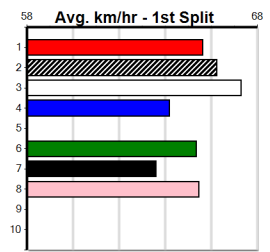

Ballarat
13 (E1)
10:26PM

BALLARAT RACE 13

Distance: 390m, Race Type: Grade 5, Total Prizemoney: $2,925
1st: $1,950, 2nd: $600, 3rd: $300, 4th: $75

(VIC time)

PAW TABITHA (6) has a good record here to date and she can light them up soon after box rise.
ROCK IT QUEEN (3) has won two of three since moving to Vic and she will be in the mix throughout. CAUSING RUBBLE (1) has the right draw.

Watchdog Tips: **6** **3** **1** **8** **Bet:** **Win 6**

1

CAUSING RUBBLE [5] **Better than his past two, well drawn, threat** **$4.60**
BEW Dog Apr-22 **Sire: AUSSIE INFRARED** **Dam: SPEEDY BOSS**
Owner(s): Barney Rubble syndicate (SYN), J Gordon, G Rudd, J Markham, W Telford, D Erdman, P Newell **Trainer: Julia Creed (Graytown)**
Winning Distances: < 300m (0) 300 - 399m (4) 400 - 499m (2) 500 - 599m (0) 600 - 699m (0) > 700m (0)

Winning Weights: 27.5(1) 27.7(1) 28.0(1) 28.1(1) 28.3(1) 28.9(1)

Box	1st	2nd	3rd	4th	5th	6th	7th	8th
1	2	1			2			
2			1		1			
3		1						
4	2				1			
5	2		2			1	1	1
6					1		1	1
7			1	1		1		1
8		1	2			2		

Prize Best Starts Trk/Dts APM $9585.00
23.09(5)-4/5/24
33-6-3-6
1-0-0-0
5405

2

VALLETTA DASH [5] **Form and confidence is down, needs it easier** **$16.00**
RBD Bitch May-22 **Sire: TOMMY SHELBY** **Dam: VALLETTA SKY**
Owner(s): J Nicholls **Trainer: John Nicholls (Melton West)**
Winning Distances: < 300m (0) 300 - 399m (4) 400 - 499m (5) 500 - 599m (0) 600 - 699m (0) > 700m (0)

Winning Weights: 26.9(3) 27.0(4) 27.1(2)

Box	1st	2nd	3rd	4th	5th	6th	7th	8th
1	1			1				
2	2	1			1	1		
3		2	1	1		1	2	1
4	1				1	1	1	
5	2	1					1	
6	1		1		1			
7	1							1
8	1							

Prize Best Starts Trk/Dts APM $17525.00
22.25(5)-25/3/24
29-9-4-2
7-2-1-1
7670

3

ROCK IT QUEEN (NSW)[5] **Impressive since moving to Vic, main danger** **$3.20**
BK Bitch Nov-22 **Sire: ASTON RUPEE** **Dam: QUEEN OF ZIEMS**
Owner(s): E Burrett **Trainer: Dylan Sharp (Lara)**
Winning Distances: < 300m (1) 300 - 399m (2) 400 - 499m (2) 500 - 599m (1) 600 - 699m (0) > 700m (0)

Winning Weights: 28.9(1) 29.0(1) 29.1(1) 29.3(2) 29.8(1)

Box	1st	2nd	3rd	4th	5th	6th	7th	8th
1	1				1			
2	1							
3						1	1	
4	1							
5					1			
6	2	1						
7					1			
8		1	2					

Prize Best Starts Trk/Dts APM $11325.00
22.83(3)-25/9/24
15-6-2-2
1-0-0-0
6601

4

MORAINE MILEY [5] **Empty draw helps but rises in class, risky** **$10.00**
BK Bitch Feb-22 **Sire: BEAST UNLEASHED** **Dam: ASTON RIKU**
Owner(s): MORaine (SYN), G Judd, S Judd **Trainer: Briana Robertson-leech (Smeaton)**
Winning Distances: < 300m (0) 300 - 399m (2) 400 - 499m (1) 500 - 599m (0) 600 - 699m (0) > 700m (0)

Winning Weights: 27.6(1) 27.7(1) 28.0(1)

Box	1st	2nd	3rd	4th	5th	6th	7th	8th
1	2				1			
2			1		1	1		1
3		1			1	1	2	1
4					1			
5			3					
6	1	1	1	1				
7		1	1			2		
8		3	1	1		1		

Prize Best Starts Trk/Dts APM $8285.00
22.29(3)-7/7/24
31-3-5-7
9-0-3-0
4848

5

*** VACANT BOX ***

Sire: Dam:

Owner(s): **Trainer:**

Winning Distances: < 300m (0) 300 - 399m (0) 400 - 499m (0) 500 - 599m (0) 600 - 699m (0) > 700m (0)

Winning Weights: **Box History**