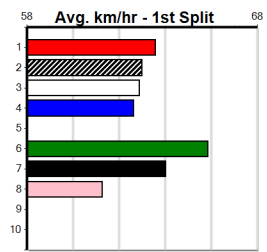

SOUTHERN SHEETMETAL

Distance: 390m, Race Type: Grade 5, Total Prizemoney: $2,925
1st: $1,950, 2nd: $600, 3rd: $300, 4th: $75

WISDOM BALE (1) will find this easier than her most recent racing and she is drawn to make every post a winner. CUBAN CIGAR (7) has a good record here and he can come out running on occasions. SAM'S BOY (4) can show early speed at times.

Watchdog Tips: 1 7 4 8 Bet: Box Quinella 1,4,7 ($10 for 333.33%)

Form Box Wgt Dist Track Date Time BON Margin 1st/2nd (Time) PIR Checked Comment W/R Split 1 S/P Grade
WISDOM BALE (NSW)[5] Drops in class, drawn to lead, hard to reel in $3.40
Owner(s): T Kennedy-harris Sire: JARVIS BALE Dam: ETHLA ALLEN Trainer: Luke Harris (Devon Meadows)
Winning Distances: < 300m (0) 300 - 399m (0) 400 - 499m (3) 500 - 599m (0) 600 - 699m (0) > 700m (0)
Winning Weights: 25.2(1) 25.8(1) 25.9(1)
7th (3) 25.5 435 SLE R2 25-Aug-24 25.66 24.66 14.00 SHARNI'S SECRET (24.68) S/677 . . . . 5.41 $16.00 7
4th (8) 25.6 425 BEN R2 30-Aug-24 25.91 23.73 26.00 BLACK LICORICE (24.12) M/644 . . . . 6.77 $38.80 7
7th (4) 25.6 435 SLE R3 04-Sep-24 25.23 24.62 9.00 COLLINDA EXPRESS (24.63) M/567 . . . . 5.38 $18.80 T3-7
5th (5) 25.9 460 WGL R5 12-Sep-24 26.49 25.86 9.50 NACHO COOKIE (25.86) M/666 . . . . 6.73 $21.10 T3-RW
1st (8) 25.9 410 HOR R10 15-Sep-24 23.67 23.03 2.00L RUXTON SHINE (23.81) M/11 . . . . 10.48 $7.90 7
1st (2) 25.8 410 HOR R11 21-Sep-24 23.59 23.33 1.25L PAW HUNTER (23.66) Q/11 . . . . 10.58 $7.30 6G
3rd (5) 25.7 410 HOR R5 05-Oct-24 24.12 23.32 2.75L WHERE THE FORMAN S/88 . . . . 10.91 $12.90 5
7th (7) 25.7 400 WGL R12 08-Oct-24 23.10 22.58 6.50L EAGLES FLY ALONE (22.68) S/76 . . . . 8.72 $27.80 5
Last 3 wins NOT included above
1st (1) 25.2 450 BAL R3 06-May-24 26.03 25.55 2.25L HORATIO BALE (26.17) M/221 . . . . SW . . 6.83 $10.90 T3-M
Prize Best $7267.50
Starts 23.06(8)-28/7/24
Trk/Dts 22-3-5-1
APM 2-0-1-0 5878

QUESTION BALE (NSW)[5] Lacking confidence but has talent, place claims $4.60
Owner(s): L Harris Sire: ORSON ALLEN Dam: HAE ALLEN Trainer: Tammy Kennedy-harris (Devon M)
Winning Distances: < 300m (0) 300 - 399m (1) 400 - 499m (4) 500 - 599m (0) 600 - 699m (0) > 700m (0)
Winning Weights: 31.9(1) 32.0(2) 32.3(1) 33.0(1)
3rd (8) 33.6 390 BAL R14 11-Sep-24 22.89 22.05 8.00L IMANI (22.34) M/33 . . . . 8.61 $22.70 5
6th (2) 33.6 400 WGL R3 17-Sep-24 23.41 22.38 3.25L CELTIC BOUY (23.20) M/67 . . . . SW . . 8.65 $13.90 5
2nd (1) 33.5 425 BEN R11 20-Sep-24 24.42 24.04 1.00L MILITANT STORM (24.36) M/332 . . . . . 6.69 $20.40 5
7th (8) 33.4 425 BEN R11 27-Sep-24 24.84 23.60 12.00 BLACK LICORICE (24.06) Q/677 . . . . . 6.86 $27.90 5
4th (8) 33.7 400 WGL R6 01-Oct-24 22.98 22.65 3.25L URANA MUFFIN (22.76) M/33 . . . . . 8.56 $69.50 X45
7th (8) 33.5 410 HOR R5 05-Oct-24 24.28 23.32 5.00L WHERE THE FORMAN M/76 . . . . . 10.86 $7.90 5
5th (3) 33.5 390 BAL R14 09-Oct-24 22.66 22.06 4.75L FIERY DUEL (22.33) M/75 . . . . . 8.75 $34.90 5
4th (5) 33.3 390 SHP R3 12-Oct-24 22.46 21.99 3.5L ASTON AFFLECK (22.22) Q/33 . . . . . 8.66 $48.30 5
Last 3 wins NOT included above
1st (7) 32.3 460 GEL R10 29-Dec-23 26.16 25.91 0.10L HI THERE FRANK (26.16) M/432 . . . . . 6.70 $26.60 X67H
1= (4) 31.9 435 SLE R9 28-Apr-24 24.93 24.19 0.50L QUESTION BALE/BIG LEX M/222 . . . . SW . . 5.37 $9.00 RW
1st (1) 33.0 410 HOR R12 17-Aug-24 23.71 23.09 2.75L MORAINA BELLA (23.90) Q/11 . . . . . 10.45 $2.40 T3-5
Prize Best $19065.00
Starts 22.31(3)-6/11/23
Trk/Dts 77-5-13-16
APM 11-1-0-5 5983