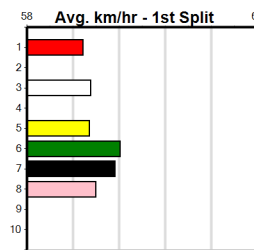

SJC CONCRETING

Distance: 450m, Race Type: Maiden, Total Prizemoney: $2,535
1st: $1,680, 2nd: $520, 3rd: $260, 4th: $75

OREGON JANET (6) hasn't had a lot of luck in her two runs here and she is expected to make amends tonight. ELEVATE (1) was impressive at Geelong last time and he is drawn to settle fairly close, while ASCEND ECSTATIC (2) is a well bred type

Watchdog Tips: **6** **1** **2** **4** **Bet:** Box Quinella 1,2,6 ($10 for 333.33%)

Box History

Form	Box	Wgt	Dist	Track	Date	Time	BON	Margin	1st/2nd (Time)	PIR	Checked	Comment	WR	Split 1	S/P	Grade	
1	ELEVATE [M] $3.40																
	Impressive last time, well drawn, clear danger																
	BK Dog Dec-22 Sire: AUSSIE INFRARED Dam: IT'S A FRENZY Trainer: Lisa Delbridge (Balliang)																
	Owner(s): G Black																
	Winning Distances: < 300m (0) 300 - 399m (0) 400 - 499m (0) 500 - 599m (0) 600 - 699m (0) > 700m (0)																
	Winning Weights:																
	2nd (8) 31.4 435 SLE R3 29-Sep-24 24.92 24.44 4.75L WALLS OF JERICHO (24.58) S/422 5.39 $10.30 MH																
	6th (5) 31.4 435 SLE R2 06-Oct-24 25.24 24.16 14.00 SPRING REGENCY (24.28) M/665 5.52 $16.50 MF																
	2nd (8) 31.8 460 GEL R3 11-Oct-24 26.44 25.86 1.5L DIABLO SIXTEEN (26.34) M/222 6.77 $3.80 M																
	Last 3 wins NOT included above																
<table border="1"> <caption>Box History</caption> <thead> <tr><th>Bx</th><th>1st</th><th>2nd</th><th>3rd</th><th>4th</th><th>5th</th><th>6th</th><th>7th</th><th>8th</th></tr> </thead> <tbody> <tr><td>1</td><td></td><td></td><td></td><td></td><td></td><td></td><td></td><td></td></tr> <tr><td>2</td><td></td><td></td><td></td><td></td><td></td><td></td><td></td><td></td></tr> <tr><td>3</td><td></td><td></td><td></td><td></td><td></td><td></td><td></td><td></td></tr> <tr><td>4</td><td></td><td></td><td></td><td></td><td></td><td></td><td></td><td></td></tr> <tr><td>5</td><td></td><td></td><td></td><td></td><td></td><td>1</td><td></td><td></td></tr> <tr><td>6</td><td></td><td></td><td></td><td></td><td></td><td></td><td></td><td></td></tr> <tr><td>7</td><td></td><td></td><td></td><td></td><td></td><td></td><td></td><td></td></tr> <tr><td>8</td><td></td><td></td><td></td><td></td><td></td><td></td><td></td><td></td></tr> <tr><td>Prize Best</td><td></td><td>2</td><td></td><td></td><td></td><td></td><td></td><td></td></tr> <tr><td>Starts</td><td></td><td></td><td></td><td></td><td></td><td></td><td></td><td></td></tr> <tr><td>Trk/Dts</td><td></td><td></td><td></td><td></td><td></td><td></td><td></td><td></td></tr> <tr><td>APM</td><td></td><td></td><td></td><td></td><td></td><td></td><td></td><td>1040</td></tr> </tbody> </table>																	

Box History

2	ASCEND ECSTATIC [M] $7.50																
	Well bred, in good hands, watch the betting																
	BE Bitch Jan-23 Sire: DROOPYS SYDNEY Dam: DAPH'S ASCEND Trainer: Thomas Dailly (Anakie)																
	Owner(s): DAILY GREYHOUND FARMS (SYN), G Dailly, T Dailly																
	Winning Distances: < 300m (0) 300 - 399m (0) 400 - 499m (0) 500 - 599m (0) 600 - 699m (0) > 700m (0)																
	Winning Weights:																
	Last 3 wins NOT included above																
	<table border="1"> <caption>Box History</caption> <thead> <tr><th>Bx</th><th>1st</th><th>2nd</th><th>3rd</th><th>4th</th><th>5th</th><th>6th</th><th>7th</th><th>8th</th></tr> </thead> <tbody> <tr><td>1</td><td></td><td></td><td></td><td></td><td></td><td></td><td></td><td></td></tr> <tr><td>2</td><td></td><td></td><td></td><td></td><td></td><td></td><td></td><td></td></tr> <tr><td>3</td><td></td><td></td><td></td><td></td><td></td><td></td><td></td><td></td></tr> <tr><td>4</td><td></td><td></td><td></td><td></td><td></td><td></td><td></td><td></td></tr> <tr><td>5</td><td></td><td></td><td></td><td></td><td></td><td></td><td></td><td></td></tr> <tr><td>6</td><td></td><td></td><td></td><td></td><td></td><td></td><td></td><td></td></tr> <tr><td>7</td><td></td><td></td><td></td><td></td><td></td><td></td><td></td><td></td></tr> <tr><td>8</td><td></td><td></td><td></td><td></td><td></td><td></td><td></td><td></td></tr> <tr><td>Prize Best</td><td></td><td></td><td></td><td></td><td></td><td></td><td></td><td></td></tr> <tr><td>Starts</td><td></td><td></td><td></td><td></td><td></td><td></td><td></td><td></td></tr> <tr><td>Trk/Dts</td><td></td><td></td><td></td><td></td><td></td><td></td><td></td><td></td></tr> <tr><td>APM</td><td></td><td></td><td></td><td></td><td></td><td></td><td></td><td>0</td></tr> </tbody> </table>																

Box History

3	PAW NITRO (NSW)[M] $14.00																
	Capable but may get crowded mid race, no																
	BD Dog Jan-23 Sire: BERNARDO Dam: DYNA GARNER Trainer: Mark Delbridge (Balliang)																
	Owner(s): B Wheeler																
	Winning Distances: < 300m (0) 300 - 399m (0) 400 - 499m (0) 500 - 599m (0) 600 - 699m (0) > 700m (0)																
	Winning Weights:																
	6th (4) 28.1 450 BAL R3 23-Aug-24 26.84 25.41 17.00 MY MUM ROCKS (25.65) S/887 7.12 $3.90 M																
	2nd (4) 28.2 390 BAL R2 28-Aug-24 22.43 22.24 1.75L ONLY EASY (22.32) S/32 8.70 $2.20 M																
	3rd (2) 27.8 450 SHP R1 02-Sep-24 26.24 24.79 4.75L SAMMY SUNG (25.92) M/543 6.80 $1.50 M																
	3rd (5) 27.8 460 GEL R1 06-Sep-24 26.30 25.59 5.50L PAW OLLIE (25.95) M/656 6.83 $10.10 M																
6th (2) 28.1 450 BAL R4 11-Sep-24 26.07 25.18 7.50L PAW VORTEX (25.57) M/776 7.12 $3.90 M																	
3rd (2) 28.5 450 BAL R2 18-Sep-24 25.97 25.18 6.00L REIKO VENUS (25.58) M/344 6.79 $2.40 M																	
8th (3) 29.1 460 WGL R2 24-Sep-24 27.66 25.73 17.00 CLONCURRY GOLD (26.50) M/478 6.72 $1.60 M																	
5th (3) 29.1 460 GEL R3 04-Oct-24 26.69 25.69 7.50L EXTINCT (26.19) Q/345 6.89 $6.50 MH																	
Last 3 wins NOT included above																	
<table border="1"> <caption>Box History</caption> <thead> <tr><th>Bx</th><th>1st</th><th>2nd</th><th>3rd</th><th>4th</th><th>5th</th><th>6th</th><th>7th</th><th>8th</th></tr> </thead> <tbody> <tr><td>1</td><td></td><td>1</td><td></td><td></td><td></td><td></td><td></td><td></td></tr> <tr><td>2</td><td></td><td></td><td>3</td><td></td><td></td><td>1</td><td></td><td></td></tr> <tr><td>3</td><td></td><td></td><td></td><td></td><td>1</td><td></td><td></td><td>1</td></tr> <tr><td>4</td><td></td><td>1</td><td></td><td>1</td><td></td><td>1</td><td></td><td></td></tr> <tr><td>5</td><td></td><td></td><td>1</td><td></td><td></td><td></td><td></td><td></td></tr> <tr><td>6</td><td></td><td></td><td>1</td><td></td><td></td><td></td><td></td><td></td></tr> <tr><td>7</td><td></td><td></td><td>1</td><td></td><td></td><td></td><td></td><td></td></tr> <tr><td>8</td><td></td><td></td><td></td><td>1</td><td></td><td></td><td></td><td></td></tr> <tr><td>Prize Best</td><td></td><td></td><td></td><td></td><td></td><td></td><td></td><td></td></tr> <tr><td>Starts</td><td></td><td></td><td></td><td></td><td></td><td></td><td></td><td></td></tr> <tr><td>Trk/Dts</td><td></td><td></td><td></td><td></td><td></td><td></td><td></td><td></td></tr> <tr><td>APM</td><td></td><td></td><td></td><td></td><td></td><td></td><td></td><td>2133</td></tr> </tbody> </table>																	

Box History

4	MINH CINDY [M] $6.00																
	Dam produced star speedster Morton, watch betting																
	RBD Bitch Feb-23 Sire: OUT OF RANGE Dam: CHLOE LOUISE Trainer: Jason Sharp (Lara)																
	Owner(s): T Bailey																
	Winning Distances: < 300m (0) 300 - 399m (0) 400 - 499m (0) 500 - 599m (0) 600 - 699m (0) > 700m (0)																
	Winning Weights:																
	Last 3 wins NOT included above																
	<table border="1"> <caption>Box History</caption> <thead> <tr><th>Bx</th><th>1st</th><th>2nd</th><th>3rd</th><th>4th</th><th>5th</th><th>6th</th><th>7th</th><th>8th</th></tr> </thead> <tbody> <tr><td>1</td><td></td><td></td><td></td><td></td><td></td><td></td><td></td><td></td></tr> <tr><td>2</td><td></td><td></td><td></td><td></td><td></td><td></td><td></td><td></td></tr> <tr><td>3</td><td></td><td></td><td></td><td></td><td></td><td></td><td></td><td></td></tr> <tr><td>4</td><td></td><td></td><td></td><td></td><td></td><td></td><td></td><td></td></tr> <tr><td>5</td><td></td><td></td><td></td><td></td><td></td><td></td><td></td><td></td></tr> <tr><td>6</td><td></td><td></td><td></td><td></td><td></td><td></td><td></td><td></td></tr> <tr><td>7</td><td></td><td></td><td></td><td></td><td></td><td></td><td></td><td></td></tr> <tr><td>8</td><td></td><td></td><td></td><td></td><td></td><td></td><td></td><td></td></tr> <tr><td>Prize Best</td><td></td><td></td><td></td><td></td><td></td><td></td><td></td><td></td></tr> <tr><td>Starts</td><td></td><td></td><td></td><td></td><td></td><td></td><td></td><td></td></tr> <tr><td>Trk/Dts</td><td></td><td></td><td></td><td></td><td></td><td></td><td></td><td></td></tr> <tr><td>APM</td><td></td><td></td><td></td><td></td><td></td><td></td><td></td><td>0</td></tr> </tbody> </table>