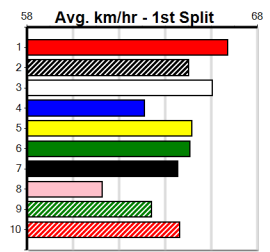

SPORTSBET FINAL (1-4 WINS)

Distance: 390m, Race Type: Restricted Win Final, Total Prizemoney: $3,360
1st: $2,250, 2nd: $690, 3rd: $345, 4th: $75

CHEMICAL EROSION (1) broke the clock when scoring here two runs back and he just needs to step on terms. BLACKPOOL RANGER (2) was far from disgraced here last time and he should follow the red through early on. PAW TIKA (3) continues to impress

Watchdog Tips: **1** **2** **3** **6** **Bet:** Box Quinella 1,2,3 ($10 for 333.33%)

1

CHEMICAL EROSION [5] **Serious prospect, can test the clock, go close** **$2.60**

BK Dog Jan-23 Sire: BERNARDO Dam: SLINGSHOT GYPSY Trainer: Brian Hodgson (Smythesdale)

Owner(s): J Ferguson
Winning Distances: < 300m (0) 300 - 399m (1) 400 - 499m (2) 500 - 599m (0) 600 - 699m (0) > 700m (0)
Winning Weights: 31.1(1) 31.2(1) 31.8(1)

Run	Pos	Wgt	Dist	Track	Date	Time	BOB	Margin	1st/2nd (Time)	PIR	Checked	Comment	WR	Split 1	S/P	Grade
2nd	(7)	30.6	390	WBL	R3	22-Aug-24	22.32	21.96	1.5L PAW LEON (22.22)	M/11	.	.	.	8.63	$3.30	7
4th	(3)	30.9	390	WBL	R2	29-Aug-24	22.57	22.08	1.75L MORAIN MILEY (22.46)	M/44	.	.	.	8.91	$2.70	X67
2nd	(4)	31.7	400	GEL	R11	06-Sep-24	22.85	22.68	0.10L STRAIGHT SPEED (22.85)	Q/21	.	.	.	8.37	$2.10	7
7th	(1)	31.7	400	GEL	R10	13-Sep-24	23.81	22.65	8.50L ZIPPING JETSON (23.22)	M/37	.	.	.	8.55	$1.60	X67
1st	(1)	31.8	400	GEL	R9	20-Sep-24	22.73	22.35	3.5L KIA ORA MAGIC (22.96)	Q/11	.	.	.	8.41	$3.00	X67H
3rd	(8)	31.7	400	GEL	R5	27-Sep-24	22.60	22.22	3.75L GIACOMO (22.34)	M/43	.	.	.	8.39	$2.50	X67F
1st	(3)	31.2	390	BAL	R13	02-Oct-24	21.95	21.95	3.00L PAW XENA (22.15)	Q/11	.	.	.	8.29	$1.90	X67
3rd	(8)	31.4	390	BAL	R3	09-Oct-24	22.41	22.06	5.50L BLACKPOOL VIPER (22.06)	M/33	.	.	.	8.68	$3.10	RWH

Last 3 wins NOT included above

1st	(6)	31.1	400	GEL	R2	09-Aug-24	23.02	22.43	2.50L BIG BOY COOPER (23.18)	M/31	.	.	.	8.53	$4.50	MH

Prize Best Starts Trk/Dts APM: $8600.00, 21.95(3)-2/10/24, 10-3-3-2, 2-1-0-1, 7053

2

BLACKPOOL RANGER [5] **Far from disgraced here last week, danger** **$10.00**

BK Dog Jul-22 Sire: ASTON RUPEE Dam: LOCHINVAR ADORE Trainer: Renee Kenyon (Lara)

Owner(s): A Kenyon
Winning Distances: < 300m (0) 300 - 399m (1) 400 - 499m (2) 500 - 599m (0) 600 - 699m (0) > 700m (0)
Winning Weights: 32.1(1) 33.1(2)

Run	Pos	Wgt	Dist	Track	Date	Time	BOB	Margin	1st/2nd (Time)	PIR	Checked	Comment	WR	Split 1	S/P	Grade
4th	(6)	32.6	400	GEL	R9	27-Jul-24	23.14	22.66	4.00L FOLLOW THE SUN (22.86)	M/23	.	SW	.	8.52	$10.60	X67
2nd	(1)	32.5	400	GEL	R10	16-Aug-24	23.03	22.20	9.50L CAPTAIN ALICE (22.40)	Q/32	.	.	.	8.55	$9.00	X67
4th	(8)	32.5	400	GEL	R10	20-Aug-24	23.18	22.49	6.00L NOTORIOUS BLAZE (22.79)	M/54	.	.	.	8.67	$1.60	6G
2nd	(1)	32.5	400	GEL	R11	30-Aug-24	22.89	22.46	3.5L KELLY JANE (22.65)	Q/12	.	.	.	8.49	$11.00	X67
5th	(6)	32.1	390	BAL	R11	04-Sep-24	22.92	21.89	12.00 LEGGETT BALE (22.15)	Q/35	.	.	.	8.65	$26.20	RW
1st	(6)	32.1	390	BAL	R3	16-Sep-24	22.27	22.20	3.75L ASTON AFFLECK (22.53)	M/11	.	.	.	8.32	$3.20	T3-RW
4th	(6)	31.7	400	GEL	R4	04-Oct-24	23.07	22.60	4.25L RUXTON SPICE (22.79)	M/33	.	.	.	8.48	$11.30	5
2nd	(7)	31.7	390	BAL	R4	09-Oct-24	22.33	22.06	3.5L PAW TIKA (22.09)	Q/22	.	.	.	8.39	$7.10	RWH

Last 3 wins NOT included above

1st	(6)	33.1	400	GEL	R3	16-Apr-24	22.94	22.64	0.75L JAIRON BALE (22.98)	Q/11	.	.	.	8.31	$5.90	M
1st	(1)	33.1	400	GEL	R10	27-Apr-24	22.81	22.35	3.5L XOEL BALE (23.04)	Q/11	.	.	.	8.45	$5.70	X67

Prize Best Starts Trk/Dts APM: $6470.00, 22.27(6)-16/9/24, 14-3-4-0, 3-1-1-0, 3804