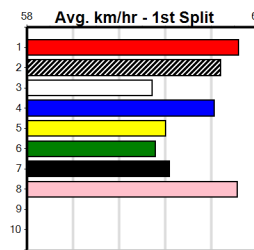

BALLARAT FUNCTION CENTRE

Distance: 390m, Race Type: Mixed 6/7, Total Prizemoney: $2,925
1st: $1,950, 2nd: $600, 3rd: $300, 4th: $75

WINTER GOES (1) has been breathtaking in her two runs to date and she is expected to lead throughout again. MAKE THE CUT (5) has a good record here to date and she will keep the pressure on from the outset. PAW WHITLEY (4) has claims

Watchdog Tips: **1** **5** **4** **2** **Bet:** **Trifecta 1/2,4,5/2,3,4,5 ($10 - 111.11%)**

Form Box	Wgt	Dist	Track	Date	Time	BON	Margin	1st/2nd (Time)	PIR	Checked	Comment	WR	Split 1	S/P	Grade	
1	WINTER GOES [6] Nov-22 Serious prospect, drawn to lead, take catching $2.20															
	BK Bitch Sire: TOMMY SHELBY Dam: SHOOT TO MISS Trainer: Gino Micallef (Narre Warren North)															
	Owner(s): D Falzon															
	Winning Distances: < 300m (0) 300 - 399m (1) 400 - 499m (1) 500 - 599m (0) 600 - 699m (0) > 700m (0)															
	Winning Weights: 26.4(1) 26.9(1)															
	1st (6) 26.4 390 BAL R10 02-Oct-24 22.07 21.95 8.00L SOUTH THAILAND (22.62) Q/11 8.34 $9.20 M															
	1st (6) 26.9 400 WGL R10 11-Oct-24 22.44 22.36 2.75L CUFF MODEL (22.63) Q/11 8.22 $1.70 7															
	Last 3 wins NOT included above															
	Box History															
	Prize Best $3630.00 Starts 22.07(6)-2/10/24 Trk/Dts 2-2-0-0 APM 1-1-0-0 3630															
2	CAPTAIN STEVIE (SA)[7] Sep-22 Solid muster, can follow the red through, respect $10.00															
	BK Dog Sire: FERAL FRANKY Dam: SWEET ON ME Trainer: Chris Reynolds (Little River)															
	Owner(s): The Nineofus (SYN), D Peckham, G Siney, B Schurgott, G Sterzl															
	Winning Distances: < 300m (0) 300 - 399m (0) 400 - 499m (1) 500 - 599m (0) 600 - 699m (0) > 700m (0)															
	Winning Weights: 29.0(1)															
	2nd (2) 29.4 525 MEP R3 08-May-24 30.88 29.86 4.50L PAW WHISTLER (30.58) Q/1122 5.25 $2.90 MH															
	5th (6) 29.1 525 MEP R1 12-Jun-24 31.63 29.89 11.00 SIR BILLY BOY (30.89) M/1235 V28 5.22 $2.00 M															
	1st (3) 29.0 400 GEL R3 13-Sep-24 22.85 22.65 1.5L PAW LONDON (22.94) Q/11 8.38 $3.50 M															
	3rd (8) 29.1 400 GEL R9 20-Sep-24 23.06 22.35 5.00L CHEMICAL EROSION (22.73) S/33 8.66 $7.00 X67H															
	4th (1) 28.9 400 GEL R5 27-Sep-24 22.83 22.22 7.00L GIACOMO (22.34) M/34 8.39 $8.70 X67F															
3rd (6) 29.5 400 GEL R10 11-Oct-24 23.27 22.58 3.75L BURN AROUND (23.02) M/34 SW 8.53 $4.30 X67																
Last 3 wins NOT included above																
Box History																
Prize Best $2945.00 Starts FSH Trk/Dts 6-1-1-2 APM 0-0-0-0 2255																
3	ZERO MONSTER [7] Oct-22 Better than her past few runs, place hope if steps $12.00															
	BK Bitch Sire: FERNANDO BALE Dam: FABRIOLA ZERO Trainer: Thomas Dailly (Anakie)															
	Owner(s): DAILLY GREYHOUND FARMS (SYN), G Dailly, T Dailly															
	Winning Distances: < 300m (0) 300 - 399m (1) 400 - 499m (0) 500 - 599m (0) 600 - 699m (0) > 700m (0)															
	Winning Weights: 23.8(1)															
	3rd (8) 24.5 460 GEL R1 30-Aug-24 26.26 25.76 4.00L PAW VERNON (25.99) Q/111 6.62 $7.70 M															
	1st (4) 23.8 390 BAL R1 04-Sep-24 22.33 21.89 3.00L TIMMY TIME (22.54) M/11 8.52 $6.30 M															
	4th (1) 23.9 390 BAL R10 11-Sep-24 22.66 22.05 2.50L PAW LEON (22.49) Q/11 8.31 $10.60 X67H															
	5th (5) 23.3 390 BAL R3 18-Sep-24 22.36 21.78 6.50L PAW UTILITY (21.94) M/34 8.36 $52.10 X67F															
	2nd (1) 23.4 390 BAL R11 25-Sep-24 22.60 22.31 2.25L PAW XENA (22.45) Q/11 8.38 $3.50 X67															
5th (7) 23.3 390 BAL R13 02-Oct-24 22.48 21.95 8.00L CHEMICAL EROSION (21.95) M/22 8.40 $7.20 X67																
6th (3) 23.6 425 BEN R3 05-Oct-24 24.59 23.52 10.00 PETE'S ENTITY (23.91) Q/133 6.60 $27.00 X67																
6th (6) 23.8 390 BAL R4 09-Oct-24 22.89 22.06 12.00 PAW TIKI (22.09) S/76 VO 8.64 $14.80 RWH																
Last 3 wins NOT included above																
Box History																
Prize Best $3975.00 Starts 22.33(4)-4/9/24 Trk/Dts 16-1-4-1 APM 7-1-1-0 3132																
4	PAW WHITLEY (NSW)[6] Jan-23 Consistent to date, gets a cart across, threat $6.00															
	DKBD Bitch Sire: BERNARDO Dam: FAITHY BALE Trainer: Correy Grenfell (Anakie)															
	Owner(s): B Wheeler															
	Winning Distances: < 300m (0) 300 - 399m (1) 400 - 499m (1) 500 - 599m (0) 600 - 699m (0) > 700m (0)															
	Winning Weights: 24.5(1) 24.9(1)