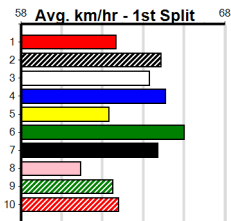

NAGAMBIE GUTTER CLEANING

Distance: 390m, Race Type: Grade 5 T3, Total Prizemoney: $1,530
1st: $1,000, 2nd: $320, 3rd: $160, 4th: $50

5

1:00PM

(VIC time)

Watchdog Tips: 0 0 0 0 **Bet:** .