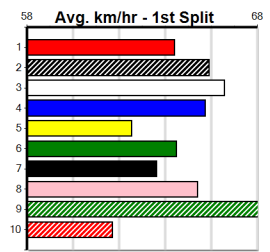

SPORTSBET MAKE IT A MULTI

Distance: 390m, Race Type: Grade 5 T3, Total Prizemoney: $1,530
1st: $1,000, 2nd: $320, 3rd: $160, 4th: $50

Watchdog Tips:

Bet:

Form Box Wgt Dist Track Date Time BON Margin 1st/2nd (Time) PIR Checked Comment W/R Split 1 S/P Grade

BELIEVING [5]
BK Dog Jan-21 Sire: BARCIA BALE Dam: TANTALISE
Owner(s): SEE THE DREAM (SYN), S Buccilli, B Buccilli
Trainer: Peter Frost (Heathcote)
Winning Distances: < 300m (0) 300 - 399m (6) 400 - 499m (9) 500 - 599m (0) 600 - 699m (0) > 700m (0)
Winning Weights: 35.2(1) 35.3(1) 35.7(2) 35.8(2) 35.9(1) 36.1(2) 36.3(2) 36.5(1) 36.7(2) 37.0(1)
Race results table with columns for rank, weight, dog name, track, date, time, BON, margin, 1st/2nd, PIR, checked, comment, W/R, split 1, S/P, grade.

Box History
Bx 1st 2nd 3rd 4th 5th 6th 7th 8th
Prize Best $37765.00
Starts 22.03(1)-17/2/24
Trk/Dts 64-15-4-16
APM 9-1-1-1 4873

KRAKEN FORCE [5]
BK Dog Jul-21 Sire: BERNARDO Dam: KRAKEN ROSE
Owner(s): EYLES (SYN), K Eyles, H Eyles, D Eyles
Trainer: Kevin Eyles (Murchison)
Winning Distances: < 300m (0) 300 - 399m (1) 400 - 499m (5) 500 - 599m (0) 600 - 699m (0) > 700m (0)
Winning Weights: 31.3(1) 31.6(1) 31.8(1) 32.1(1) 32.2(1) 32.8(1)
Race results table with columns for rank, weight, dog name, track, date, time, BON, margin, 1st/2nd, PIR, checked, comment, W/R, split 1, S/P, grade.

Box History
Bx 1st 2nd 3rd 4th 5th 6th 7th 8th
Prize Best $20620.00
Starts 22.40(2)-17/2/24
Trk/Dts 42-6-9-3
APM 3-0-0-0 1773

INVICTUS SHARON [5]
BK Bitch Mar-21 Sire: FERNANDO BALE Dam: JUBILATION
Owner(s): S Jardine
Trainer: Scott Stefanos (Longwood)
Winning Distances: < 300m (0) 300 - 399m (2) 400 - 499m (6) 500 - 599m (0) 600 - 699m (0) > 700m (0)
Winning Weights: 27.3(1) 27.8(1) 28.1(1) 28.4(1) 28.5(1) 28.8(1) 28.9(1) 29.0(1)
Race results table with columns for rank, weight, dog name, track, date, time, BON, margin, 1st/2nd, PIR, checked, comment, W/R, split 1, S/P, grade.

Box History
Bx 1st 2nd 3rd 4th 5th 6th 7th 8th
Prize Best $30250.00
Starts 22.37(8)-3/1/23
Trk/Dts 63-8-14-12
APM 6-0-0-1 4824

NICKLEBY ACTION [5]
BD Dog Nov-21 Sire: FERAL FRANKY Dam: NICKO DANCER
Owner(s): J Hall
Trainer: Julie Hall (Dingee)
Winning Distances: < 300m (0) 300 - 399m (3) 400 - 499m (4) 500 - 599m (0) 600 - 699m (0) > 700m (0)
Winning Weights: 33.4(2) 33.6(1) 33.9(1) 34.1(2) 34.4(1)
Race results table with columns for rank, weight, dog name, track, date, time, BON, margin, 1st/2nd, PIR, checked, comment, W/R, split 1, S/P, grade.

Box History
Bx 1st 2nd 3rd 4th 5th 6th 7th 8th
Prize Best $15905.00
Starts 22.23(3)-1/8/24
Trk/Dts 39-7-4-2
APM 13-3-3-1 5693

ARE YOU NERVOUS [5]
BK Dog Mar-21 Sire: RAW ABILITY Dam: SIGHT TO SEE
Owner(s): G Kantzidis
Trainer: George Kantzidis (Woodstock)
Winning Distances: < 300m (0) 300 - 399m (2) 400 - 499m (2) 500 - 599m (0) 600 - 699m (0) > 700m (0)
Winning Weights: 31.0(1) 31.3(1) 31.6(1) 31.7(1)
Race results table with columns for rank, weight, dog name, track, date, time, BON, margin, 1st/2nd, PIR, checked, comment, W/R, split 1, S/P, grade.