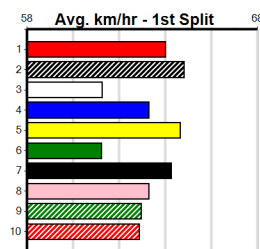

7

1:39PM

(VIC time)

Distance: 450m, Race Type: Tier 3 - Grade 7, Total Prizemoney: $1,530
1st: $1,000, 2nd: $320, 3rd: $160, 4th: $50

Watchdog Tips:

Bet:

Form Box Wgt Dist Track Date Time BON Margin 1st/2nd (Time) PIR Checked Comment W/R Split 1 S/P Grade

BOLD BERT [7]
BD Dog Jan-22 Sire: TOMMY SHELBY Dam: KATEY PENNY
Owner(s): A Coonerty
Trainer: Scott Stefanos (Longwood)
Winning Distances: < 300m (0) 300 - 399m (0) 400 - 499m (1) 500 - 599m (0) 600 - 699m (0) > 700m (0)
Winning Weights: 34.1(1)
Box History table and Prize Best Starts Trk/Dts APM summary.

JAIMANDY FRANK [7]
BK Dog Feb-21 Sire: ZAMBORA BROCKIE Dam: PROVEN LEGACY
Owner(s): P Donohue
Trainer: Paul Donohue (Upper Lurg)
Winning Distances: < 300m (0) 300 - 399m (0) 400 - 499m (1) 500 - 599m (0) 600 - 699m (0) > 700m (0)
Winning Weights: 31.6(1)
Box History table and Prize Best Starts Trk/Dts APM summary.

KRAKEN MASK [7]
BK Dog Jul-21 Sire: BERNARDO Dam: KRAKEN ROSE
Owner(s): EYLES (SYN), K Eyles, H Eyles, D Eyles
Trainer: Helen Eyles (Murchison)
Winning Distances: < 300m (0) 300 - 399m (0) 400 - 499m (1) 500 - 599m (0) 600 - 699m (0) > 700m (0)
Winning Weights: 30.5(1)
Box History table and Prize Best Starts Trk/Dts APM summary.

KID GEORGE [7]
BEBD Dog Sep-21 Sire: RAW ABILITY Dam: PAT ME AGAIN
Owner(s): D Jarvis
Trainer: Donald Jarvis (Heathcote)
Winning Distances: < 300m (0) 300 - 399m (0) 400 - 499m (1) 500 - 599m (0) 600 - 699m (0) > 700m (0)
Winning Weights: 32.2(1)
Box History table and Prize Best Starts Trk/Dts APM summary.

WHODAT DUCHESS [7]
BK Bitch Sep-22 Sire: ASTON RUPEE Dam: WHODAT DIVA
Owner(s): WHO DAT (SYN), D Doherty, A Elez, D Bent, T Gysberts, R Hogg, S Stringer, P Stublely
Trainer: Lachlan Scott (Tatura)
Winning Distances: < 300m (0) 300 - 399m (1) 400 - 499m (0) 500 - 599m (0) 600 - 699m (0) > 700m (0)
Winning Weights: 26.9(1)
Box History table and Prize Best Starts Trk/Dts APM summary.