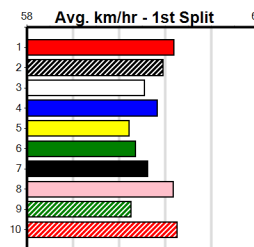

SHEPPARTON RACE 13

Distance: 390m, Race Type: Grade 5 T3, Total Prizemoney: $1,530
1st: $1,000, 2nd: $320, 3rd: $160, 4th: $50

Watchdog Tips: [ ] [ ] [ ] [ ] Bet: [ ]

Form Box Wgt Dist Track Date Time BON Margin 1st/2nd (Time) PIR Checked Comment W/R Split 1 S/P Grade

THUNDER PIE [5]
BK Bitch Sep-20 Sire: MY REDEEMER Dam: BLACK PONTIAC
Owner(s): D Shovan
Winning Distances: < 300m (0) 300 - 399m (3) 400 - 499m (1) 500 - 599m (0) 600 - 699m (0) > 700m (0)
Winning Weights: 27.3(1) 27.7(1) 29.0(1) 29.1(1)
6th (7) 27.4 410 HOR R11 13-Aug-24 23.98 23.10 11.00 HARTLEY BALE (23.23) M/66 . . . SW . 10.61 $89.30 5
2nd (7) 27.3 400 GEL R4 20-Aug-24 23.12 22.49 1.75L HERE'S BRUCE (23.01) M/12 . . . . . 8.47 $29.70 5
5th (2) 27.3 425 BEN R4 28-Aug-24 25.23 24.19 13.00 FERGUS BALE (24.36) Q/245 . . . . . 6.79 $84.30 T3-5
3rd (6) 27.3 390 SHP R4 07-Sep-24 22.72 22.49 3.25L IN THEIR HONOUR (22.49) Q/33 . . . . . 8.65 $27.40 5
1st (8) 27.3 390 SHP R5 12-Sep-24 22.48 22.24 1.00L BROADWAY ICON (22.53) Q/11 . . . . . SW . 8.42 $40.40 5
8th (5) 27.6 425 BEN R11 25-Sep-24 24.93 24.05 9.00L DEMON KYSAIAH (24.31) M/888 . . . . . 7.45 $36.80 5
7th (7) 27.0 390 SHP R12 30-Sep-24 23.07 22.08 12.00 CRUELLA (22.23) M/77 . . . . . 8.89 $82.70 5
6th (4) 27.1 425 BEN R6 09-Oct-24 24.71 23.99 6.50L HARD STYLE ROBBO (24.27) Q/256 . . . . . 6.65 $55.80 T3-5
Last 3 wins NOT included above
1st (8) 27.7 400 WGL R3 05-May-22 23.16 22.83 7.50L WINE AND ROSES (23.66) Q/11 . . . . . 8.45 $8.40 T3-M
1st (5) 29.1 390 SHP R4 14-Dec-23 22.62 22.21 1.25L SPOILER ALERT (22.69) Q/11 . . . . . SW . 8.47 $36.30 7
1st (4) 29.0 390 SHP R10 08-Feb-24 22.75 22.17 0.50L SHE IS SCARLET (22.77) Q/44 . . . . . 8.65 $17.20 6G

Box History
Bx 1st 2nd 3rd 4th 5th 6th 7th 8th
1 1 1 1 1 4 3
2 1 1 1 1 1 1 1
3 1 1 1 1 1 1 1
4 1 1 1 3 2 2 1 1
5 1 1 1 1 2 1 1 3
6 1 2 2 3
7 3 2 2 1 1
8 2 1 2 1 2
Prize Best $8484.38
Starts 22.48(8)-12/9/24
Trk/Dts 72-4-7-8
APM 20-3-2-3 2454

LADY AMRON [5]
WBD Bitch Nov-21 Sire: FERNANDO BALE Dam: ROTHWELL GAL
Owner(s): E Mylon
Winning Distances: < 300m (0) 300 - 399m (2) 400 - 499m (1) 500 - 599m (0) 600 - 699m (0) > 700m (0)
Winning Weights: 24.3(1) 24.5(1) 25.4(1)
3rd (2) 24.2 320 WAG R2 02-Aug-24 19.10 18.04 9.00L WESTSIDE THUNDER (18.49) $8.00 5
5th (5) 24.3 350 HVL R10 09-Aug-24 20.21 19.57 9.50L ANOKE (19.57) M/3 . . . . . 6.72 $6.00 T3-6
7th (3) 24.5 320 WAG R11 23-Aug-24 18.91 18.21 10.00 BIANCA'S DREAM (18.21) $17.00 5
4th (6) 24.2 425 BEN R9 11-Sep-24 24.67 24.14 8.00L PRINCE PIERRE (24.14) M/524 . . . . . 6.76 $9.20 T3-6
1st (2) 24.3 400 WAG R7 16-Sep-24 23.23 22.88 9.00L FORBIDDEN JUTSU (23.84) $5.00 5
8th (8) 24.4 457 TEM R7 25-Sep-24 27.30 25.78 22.00 HIGHWAY BOY (25.78) $31.00 5
3rd (7) 24.2 400 WAG R4 27-Sep-24 23.23 22.77 1.00L ASTON HEINEKEN (23.15) $16.00 5
8th (8) 24.4 525 WAG R6 04-Oct-24 31.20 30.17 14.00 SWEET BEGONIA (30.26) 5.33 $14.00 5
Last 3 wins NOT included above
1st (6) 25.4 330 TEM R1 21-Feb-24 19.06 18.57 3.5L CHELSEA'S CHANCE (19.30) . . . . . $2.50 M
1st (2) 24.5 330 TEM R9 24-Jul-24 19.13 18.58 0.10L PAINTED PONY (19.14) $3.20 5