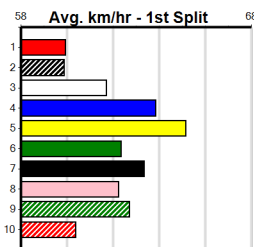

13 RACES TODAY

1
11:35AM

(VIC time)

Distance: 390m, Race Type: Tier 3 - Maiden, Total Prizemoney: $1,530
1st: $1,000, 2nd: $320, 3rd: $160, 4th: $50

Watchdog Tips: ☐ ☐ ☐ ☐ ☐ **Bet:** ☐

Form	Box	Wgt	Dist	Track	Date	Time	BON	Margin	1st/2nd (Time)	PIR	Checked	Comment	WR	Split 1	S/P	Grade

GUNAI MAVERICK [M]
BD Dog Mar-22 Sire: ALLEN DEED Dam: GUNAI LEXI
Owner(s): The Unbeatable Four (SYN), L Jovanovski, J Martin, T Martin, T Jovanovski
Trainer: George Kantzidis (Woodstock)
Winning Distances: < 300m (0) 300 - 399m (0) 400 - 499m (0) 500 - 599m (0) 600 - 699m (0) > 700m (0)

Winning Weights:

3rd (8)	29.1	425	BEN	R2	07-Aug-24	24.82	24.28	4.75L	LAST BURST (24.50)	M/655	6.97	$5.30	M
6th (1)	29.2	425	BEN	R1	14-Aug-24	25.09	23.98	12.00	TRUMPETER ROCK (24.31)	M/887	7.05	$23.20	T3-M
2nd (1)	29.3	425	BEN	R1	21-Aug-24	24.78	24.10	2.50L	COCONUT CARTER (24.61)	M/531	6.96	$11.50	M
7th (3)	29.7	400	GEL	R1	03-Sep-24	23.57	22.31	13.00	MAGIC MILEY (22.69)	M/76	8.89	$50.60	M
2nd (1)	30.2	425	BEN	R2	18-Sep-24	24.64	24.12	4.00L	RELEASED (24.37)	Q/222	6.82	$4.30	T3-M
3rd (8)	30.3	425	BEN	R2	25-Sep-24	24.57	24.05	4.25L	BASEMENT (24.28)	M/543	6.75	$12.00	M
8th (3)	29.9	390	SHP	R1	03-Oct-24	23.24	22.08	7.50L	ASTON DIMITRI (22.73)	M/77	9.08	$17.10	T3-M
4th (2)	30.1	390	SHP	R3	10-Oct-24	22.76	22.16	7.50L	ASTON LAMBADA (22.25)	M/44	8.80	$14.20	M

Last 3 wins NOT included above

Box History

Bx	1st	2nd	3rd	4th	5th	6th	7th	8th
1		3					1	2
2				1				
3			1					
4							1	1
5					1			2
6								
7				1	1			
8			2					1

Prize Best $2000.00
Starts 22.76(2)-10/10/24
Trk/Dts 21-0-3-4
APM 6-0-0-0
1206

SPINNER BAIT (NSW)[M]
BK Dog Oct-22 Sire: ULTIMATE SPEED Dam: MILL EXPRESS
Owner(s): R Trafford
Trainer: Malcolm Davis (Heathcote)
Winning Distances: < 300m (0) 300 - 399m (0) 400 - 499m (0) 500 - 599m (0) 600 - 699m (0) > 700m (0)

Winning Weights:

8th (5)	30.7	425	BEN	R1	05-Oct-24	25.55	23.52	14.00	OREGON HUTAN (24.63)	S/545	6.89	$13.80	M
6th (2)	31.4	425	BEN	R1	11-Oct-24	25.51	23.69	16.00	CANDLES (24.45)	S/655	6.89	$39.20	M

Last 3 wins NOT included above

Box History

Bx	1st	2nd	3rd	4th	5th	6th	7th	8th
1								
2						1		
3								
4								
5								1
6								
7								
8								

Prize Best $0.00
Starts FSH
Trk/Dts 2-0-0-0
APM 0-0-0-0
0

ASTON MOTION [M]
WF Dog Nov-22 Sire: HOOKED ON SCOTCH Dam: ASTON CHA CHA
Owner(s): R Borda
Trainer: Mark McClelland (Lovely Banks)
Winning Distances: < 300m (0) 300 - 399m (0) 400 - 499m (0) 500 - 599m (0) 600 - 699m (0) > 700m (0)

Winning Weights:

4th (5)	34.4	400	GEL	R1	13-Sep-24	23.85	22.65	14.00	MORE BEER PLEASE (22.91)	M/44	9.06	$17.60	M
4th (7)	34.1	400	GEL	R2	28-Sep-24	23.17	22.46	5.00L	TOUCH OF SIN (22.83)	M/33	8.82	$3.30	M
5th (4)	33.8	400	WGL	R1	03-Oct-24	23.58	22.58	9.50L	JUICY GOSSIP (22.95)	M/45	8.76	$2.60	T3-M
7th (7)	34.2	390	SHP	R1	10-Oct-24	23.38	22.16	11.00	SWEET CHILD (22.62)	M/57	8.94	$10.60	M

Last 3 wins NOT included above

Box History

Bx	1st	2nd	3rd	4th	5th	6th	7th	8th
1								
2								
3								
4						1		
5					1			
6								
7								1
8								

Prize Best $150.00
Starts 23.38(7)-10/10/24
Trk/Dts 4-0-0-0
APM 1-0-0-0
135