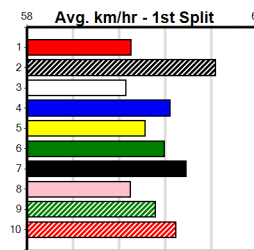

Distance: 450m, Race Type: Grade 5 T3, Total Prizemoney: $1,530
1st: $1,000, 2nd: $320, 3rd: $160, 4th: $50

Watchdog Tips:

Bet:

Form Box Wgt Dist Track Date Time BON Margin 1st/2nd (Time) PIR Checked Comment W/R Split 1 S/P Grade

1

GEORGE'S BEST (NSW)[5]
BE Dog Aug-21 Sire: HOOKED ON SCOTCH Dam: KOORINGA THELLY
Owner(s): Black Type Greys (SYN), M Wallace, S Kavanagh, G Moore, A Martin
Winning Distances: < 300m (0) 300 - 399m (0) 400 - 499m (4) 500 - 599m (1) 600 - 699m (0) > 700m (0)
Winning Weights: 30.2(2) 30.4(1) 30.5(1) 31.2(1)

Box	1st	2nd	3rd	4th	5th	6th	7th	8th
1	1	1	3	2				
2		2				1		
3	1				3		1	
4	1	1	1	2				1
5					1	1		
6			1	1	1	2		
7		1					1	1
8	2		1	1				2

Prize Best Starts Trk/Dts APM: $11750.00, 25.72(8)-15/7/24, 40-5-5-6, 5-0-0-1, 3554

2

RED SHIRAZ [5]
RF Dog Feb-22 Sire: FERNANDO BALE Dam: GOLDEN SHIRAZ
Owner(s): P Ellis
Winning Distances: < 300m (0) 300 - 399m (0) 400 - 499m (4) 500 - 599m (0) 600 - 699m (0) > 700m (0)
Winning Weights: 29.8(1) 30.1(1) 30.2(1) 30.4(1)

Box	1st	2nd	3rd	4th	5th	6th	7th	8th
1					3			
2	1		2	2		1	1	
3		1				1		1
4	1	1	1	1	1			
5								1
6		1	1		2			1
7		2		1				
8	3		1	1	1	1		

Prize Best Starts Trk/Dts APM: $10185.00, 25.59(4)-12/8/24, 32-4-5-5, 9-2-1-0, 4886

3

MAX TANGO [5]
BE Dog Feb-22 Sire: FERNANDO BALE Dam: MAX DANCER
Owner(s): M McClelland
Winning Distances: < 300m (0) 300 - 399m (0) 400 - 499m (3) 500 - 599m (0) 600 - 699m (0) > 700m (0)
Winning Weights: 34.2(1) 34.7(2)

Box	1st	2nd	3rd	4th	5th	6th	7th	8th
1	1	1	1					
2					1			1
3	1							
4	1							
5						1		1
6								
7				1		1		
8								1

Prize Best Starts Trk/Dts APM: $3370.00, 26.29(8)-10/10/24, 13-3-1-0, 1-0-0-0, 1778

4

BROOMBRAE TOMMY [5]
BE Dog Jul-21 Sire: TOMMY SHELBY Dam: ZIANNA ROSE
Owner(s): J Torr
Winning Distances: < 300m (0) 300 - 399m (3) 400 - 499m (6) 500 - 599m (1) 600 - 699m (0) > 700m (0)
Winning Weights: 31.5(1) 31.8(1) 31.9(1) 32.0(2) 32.1(2) 32.3(2) 32.4(1)

Box	1st	2nd	3rd	4th	5th	6th	7th	8th
1	1	1	1	3	1			
2	1	1	1	2		1	1	
3	1		1	1	2	2		
4	1	2	2	1				
5			1	1	2	2		
6	1	1	3			1		
7				2	3			
8	4			1	2	1	2	

Prize Best Starts Trk/Dts APM: $22000.00, 25.48(4)-24/6/24, 53-10-4-10, 5-0-1-1, 5412

5

DERRY GIRL [5]
BK Bitch Feb-20 Sire: BLAZIN' BOMBER Dam: GORDETTE
Owner(s): A Hyde
Winning Distances: < 300m (0) 300 - 399m (1) 400 - 499m (1) 500 - 599m (2) 600 - 699m (0) > 700m (0)
Winning Weights: 25.9(1) 26.5(2) 26.7(1)

Box	1st	2nd	3rd	4th	5th	6th	7th	8th
1	1	1	1	3	1			
2	1	1	1	1	1		2	1
3			1	2	1	2		1
4					2	1		1
5	1	1	3	1	1			1
6			2	1	1	1		1
7		1			2			
8	1		3	1	1	1		

Prize Best Starts Trk/Dts APM: $15115.00, 25.75(4)-15/7/23, 55-4-4-11, 6-0-0-2, 552