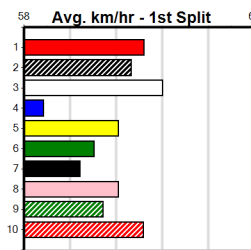

Distance: 450m, Race Type: Tier 3 - Maiden, Total Prizemoney: $1,530
1st: $1,000, 2nd: $320, 3rd: $160, 4th: $50

Watchdog Tips: ☐ ☐ ☐ ☐ ☐ Bet: ☐

Form Box	Wgt	Dist	Track	Date	Time	BON	Margin	1st/2nd (Time)	PIR	Checked	Comment	WR	Split 1	S/P	Grade

SPARKLE PANTS [M]

LTF Bitch Aug-21 Sire: **HARD STYLE RICO** Dam: **FAUN FLAME**

Owner(s): Sparkle Racing (SYN), M Dennis, C Dennis Trainer: Carol Jackson (Neilborough)

Winning Distances: < 300m (0) 300 - 399m (0) 400 - 499m (0) 500 - 599m (0) 600 - 699m (0) > 700m (0)

Winning Weights:

3rd (1)	28.0	400	GEL	R1	30-Jul-24	23.47	22.64	8.00L GRAVY GIRL (22.91)	Q/44	. . .	8.70	$37.70 M
5th (4)	28.3	425	BEN	R1	02-Aug-24	24.78	23.70	2.50L LIBRA COURT (24.61)	M/444	. SW	6.89	$17.30 M
3rd (8)	27.8	390	WBL	R1	08-Aug-24	22.84	21.85	8.00L INGA BUDDY (22.30)	M/23	. . .	9.12	$40.10 M
3rd (1)	28.1	500	BEN	R1	23-Aug-24	28.72	28.23	5.00L WILLOW SKYE (28.38)	M/333	. . .	6.69	$39.80 M
2nd (2)	28.1	500	BEN	R1	28-Aug-24	29.00	28.26	9.50L JOLLY OLLIE (28.36)	M/222	. . .	6.73	$5.90 T3-M
6th (3)	28.1	450	SHP	R1	05-Sep-24	26.73	25.41	5.00L DROP OF INK (26.39)	M/367	. . W	6.86	$7.20 T3-M
6th (8)	27.8	485	HOR	R2	10-Sep-24	28.38	27.27	15.00 WANDERING ROGUE (27.38)	M/676	. . .	6.94	$38.50 M
6th (4)	27.8	410	HOR	R2	21-Sep-24	24.20	23.33	13.00 BAG OF SNAGS (23.33)	Q/45	. . .	10.76	$16.00 M

Last 3 wins NOT included above

Box History

Bx	1st	2nd	3rd	4th	5th	6th	7th	8th
1		2	1				1	1
2	1				1	1		
3		1		1	1			
4			3	1	2	1		1
5			1			2		
6				1				
7								1
8	3	1				1		1

Prize Best $3585.00
Starts 26.08(4)-25/4/24
Trk/Dts 31-0-5-7
APM 8-0-1-2
1645

BORN TO WHISPER [M]

BK Bitch Nov-22 Sire: **TOMMY SHELBY** Dam: **SHOOT TO MISS**

Owner(s): S Van taarling Trainer: Sean Van taarling (Tallygaroopna)

Winning Distances: < 300m (0) 300 - 399m (0) 400 - 499m (0) 500 - 599m (0) 600 - 699m (0) > 700m (0)

Winning Weights:

3rd (7)	26.2	450	SHP	R2	29-Aug-24	26.20	25.54	1.25L MISS LUNA (26.12)	M/433	. . .	6.85	$4.90 M
5th (7)	25.7	450	SHP	R1	02-Sep-24	26.48	24.79	8.50L SAMMY SUNG (25.92)	Q/455	. . .	6.75	$14.50 M
4th (7)	25.7	450	SHP	R1	05-Sep-24	26.54	25.41	2.25L DROP OF INK (26.39)	M/673	. . .	6.94	$7.50 T3-M
3rd (5)	25.2	450	SHP	R9	14-Sep-24	26.36	25.39	10.00 SHALL BE QUICK (25.70)	Q/283	. . .	6.78	$11.30 M
5th (7)	25.0	300	HVL	R1	22-Sep-24	17.38	16.59	7.00L CANYA WILDFIRE (16.91)	M/6	. . .	4.10	$32.60 MH
5th (4)	25.4	425	BEN	R1	25-Sep-24	25.36	24.05	3.25L MORAINIE SADIE (25.14)	M/765	. . .	6.99	$8.40 M
5th (5)	25.6	450	SHP	R2	03-Oct-24	26.28	25.46	4.25L DARRA ROGUE (25.99)	Q/344	. . .	6.97	$12.50 T3-M
2nd (3)	25.4	450	SHP	R6	10-Oct-24	26.04	25.67	4.50L JILLIBY MISH (25.74)	M/432	. . .	6.84	$22.50 M

Last 3 wins NOT included above

Box History

Bx	1st	2nd	3rd	4th	5th	6th	7th	8th
1								
2								
3	1							
4				1	1			
5			1		1			
6								
7			1	1	2			1
8								

Prize Best $790.00
Starts 26.04(3)-10/10/24
Trk/Dts 10-0-1-2
APM 6-0-1-2
696