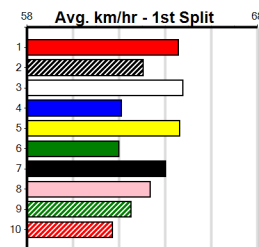

SHEPP CITY FENCING (2-3 WINS)

6

1:20PM

(VIC time)

Distance: 450m, Race Type: Tier 3 - Restricted Win, Total Prizemoney: $1,530
1st: $1,000, 2nd: $320, 3rd: $160, 4th: $50

Watchdog Tips:

Bet:

Table with columns: Form Box, Wgt, Dist, Track, Date, Time, BON, Margin, 1st/2nd (Time), PIR, Checked, Comment, WR, Split 1, S/P, Grade

SLOAN STREET [6]
Owner(s): R Mcmillan
Winning Distances: < 300m (0) 300 - 399m (1) 400 - 499m (1) 500 - 599m (0) 600 - 699m (0) > 700m (0)
Winning Weights: 28.0(1) 28.1(1)
Box History table and Prize Best Starts table included.

CORNHILL STORM [6]
Owner(s): S Gibson
Winning Distances: < 300m (0) 300 - 399m (0) 400 - 499m (2) 500 - 599m (0) 600 - 699m (0) > 700m (0)
Winning Weights: 25.7(1) 25.8(1)
Box History table and Prize Best Starts table included.

SNOW ROYALE (NSW)[5]
Owner(s): K Doidge
Winning Distances: < 300m (0) 300 - 399m (0) 400 - 499m (3) 500 - 599m (0) 600 - 699m (0) > 700m (0)
Winning Weights: 28.5(1) 28.7(1) 28.8(1)
Box History table and Prize Best Starts table included.

LEAVE ME IN [5]
Owner(s): D Jarvis
Winning Distances: < 300m (0) 300 - 399m (1) 400 - 499m (2) 500 - 599m (0) 600 - 699m (0) > 700m (0)
Winning Weights: 28.6(1) 29.5(1) 29.7(1)
Box History table and Prize Best Starts table included.

SAM'S UNIVERSE [6]
Owner(s): Greysynd Racing (SYN), W Owen, J Chilcott, A Long
Winning Distances: < 300m (0) 300 - 399m (0) 400 - 499m (2) 500 - 599m (0) 600 - 699m (0) > 700m (0)
Winning Weights: 30.4(1) 30.9(1)
Box History table and Prize Best Starts table included.

1

2

3

4

5