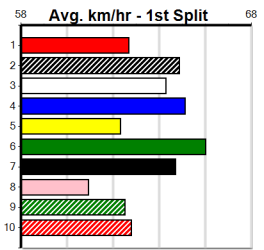

NAGAMBIE GUTTER CLEANING

Distance: 390m, Race Type: Grade 5 T3, Total Prizemoney: $1,530
1st: $1,000, 2nd: $320, 3rd: $160, 4th: $50

Watchdog Tips:

Bet:

Table with columns: Form Box, Wgt, Dist, Track, Date, Time, BON, Margin, 1st/2nd (Time), PIR, Checked, Comment, W/R, Split 1, S/P, Grade

RAISED RIGHT [5]
BK Dog Apr-21 Sire: WHISKEY RIOT Dam: LEKTRA MISS
Owner(s): J Belsham
Trainer: Julie Belsham (Longwarry)
Winning Distances: < 300m (0) 300 - 399m (5) 400 - 499m (4) 500 - 599m (0) 600 - 699m (0) > 700m (0)
Winning Weights: 30.1(1) 30.2(1) 30.3(1) 30.4(1) 30.6(2) 30.9(2) 31.1(1)
Box History table and Prize Best Starts table included.

IMPRESARIO (NSW)[5]
BK Dog Apr-20 Sire: ASTON DEE BEE Dam: RAGADEEN
Owner(s): J Formosa
Trainer: Jason Formosa (Heathcote)
Winning Distances: < 300m (0) 300 - 399m (4) 400 - 499m (5) 500 - 599m (0) 600 - 699m (0) > 700m (0)
Winning Weights: 33.8(2) 33.9(1) 34.2(3) 34.3(2) 34.5(1)
Box History table and Prize Best Starts table included.

TOP PRAIRIE [5]
F Dog Mar-21 Sire: JESAULENKO Dam: KILTY JEWEL
Owner(s): D Graham
Trainer: Scott Melville (Axedale)
Winning Distances: < 300m (0) 300 - 399m (3) 400 - 499m (1) 500 - 599m (0) 600 - 699m (0) > 700m (0)
Winning Weights: 31.5(1) 32.8(1) 32.9(1) 33.0(1)
Box History table and Prize Best Starts table included.

WE ARE SOUTH (NSW)[5]
DKBD Bitch Dec-21 Sire: WOW Dam: SPOOKY SENSATION
Owner(s): B Kinder
Trainer: Brenda Kinder (Girgarre)
Winning Distances: < 300m (0) 300 - 399m (1) 400 - 499m (3) 500 - 599m (0) 600 - 699m (0) > 700m (0)
Winning Weights: 25.3(2) 25.5(1) 26.1(1)
Box History table and Prize Best Starts table included.

RIOT AS ONE [5]
BK Dog Nov-20 Sire: SMOOTH FANCY Dam: BAGO GEM
Owner(s): B Kinder
Trainer: Brenda Kinder (Girgarre)
Winning Distances: < 300m (0) 300 - 399m (4) 400 - 499m (2) 500 - 599m (1) 600 - 699m (0) > 700m (0)
Winning Weights: 28.7(1) 30.2(1) 30.3(2) 30.6(2) 30.7(1)
Box History table and Prize Best Starts table included.