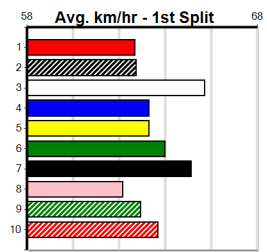

MMS ACCESS

Distance: 390m, Race Type: Tier 3 - Grade 6, Total Prizemoney: $1,530
1st: $1,000, 2nd: $320, 3rd: $160, 4th: $50

Watchdog Tips: [ ] [ ] [ ] [ ] Bet: [ ]

1 NALA'S GHOST (NSW)[6]
BE Dog Jan-22 Sire: PINDARI EXPRESS Dam: ROCKSTAR KERR
Owner(s): M Ilsley
Trainer: Jye Formosa (Heathcote)
Winning Distances: < 300m (0) 300 - 399m (2) 400 - 499m (0) 500 - 599m (0) 600 - 699m (0) > 700m (0)
Winning Weights: 32.1(1) 32.4(1)
Race results table with columns: 1st, 2nd, 3rd, 4th, 5th, 6th, 7th, 8th. Includes prize money and box history.

2 EVIE'S PROMISE [6]
BK Bitch Sep-22 Sire: FERAL FRANKY Dam: LADY PANDORA
Owner(s): P Jorgensen
Trainer: Peter Knott (Carnegie)
Winning Distances: < 300m (0) 300 - 399m (1) 400 - 499m (1) 500 - 599m (0) 600 - 699m (0) > 700m (0)
Winning Weights: 26.7(1) 27.2(1)
Race results table with columns: 1st, 2nd, 3rd, 4th, 5th, 6th, 7th, 8th. Includes prize money and box history.

3 SLINGSHOT ROXY [6]
BD Bitch Jan-21 Sire: HIGH EARNER Dam: SLINGSHOT GYPSY
Owner(s): M Lingard
Trainer: Maria Lingard (Kilmore)
Winning Distances: < 300m (0) 300 - 399m (2) 400 - 499m (0) 500 - 599m (0) 600 - 699m (0) > 700m (0)
Winning Weights: 24.2(1) 24.3(1)
Race results table with columns: 1st, 2nd, 3rd, 4th, 5th, 6th, 7th, 8th. Includes prize money and box history.

4 WONDERFUL GIRL [6]
BK Bitch Apr-22 Sire: FERAL FRANKY Dam: WONDER MISS
Owner(s): D Shovan
Trainer: David Shovan (Powlett Planes)
Winning Distances: < 300m (0) 300 - 399m (2) 400 - 499m (0) 500 - 599m (0) 600 - 699m (0) > 700m (0)
Winning Weights: 26.9(1) 27.6(1)
Race results table with columns: 1st, 2nd, 3rd, 4th, 5th, 6th, 7th, 8th. Includes prize money and box history.

5 RUNNING RIVER [6]
BKW Dog Jan-21 Sire: FERNANDO BALE Dam: HOT JEAN
Owner(s): M Davis
Trainer: Malcolm Davis (Heathcote)
Winning Distances: < 300m (0) 300 - 399m (1) 400 - 499m (1) 500 - 599m (0) 600 - 699m (0) > 700m (0)
Winning Weights: 31.4(1) 32.1(1)
Race results table with columns: 1st, 2nd, 3rd, 4th, 5th, 6th, 7th, 8th. Includes prize money and box history.