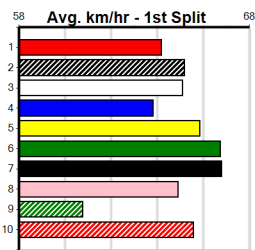

SHOOTOUT - NOVEMBER 12

Distance: 515m, Race Type: Mixed 4/5, Total Prizemoney: $9,055
1st: $6,100, 2nd: $1,870, 3rd: $935, 4th: $150

Watchdog Tips: ☐ ☐ ☐ ☐

Bet: ☐

1

BILLY INTENTION [5]

BK Dog Nov-21 Sire: AUSSIE INFRARED Dam: JANE'S INTENTION
Owner(s): O'Neill Racing (SYN), T O'Neill, T O'Neill, M O'Neill
Trainer: Tom O'Neill (Pearcedale)
Winning Distances: < 300m (0) 300 - 399m (0) 400 - 499m (2) 500 - 599m (5) 600 - 699m (0) > 700m (0)
Winning Weights: 32.1(1) 32.3(1) 33.3(1) 33.6(1) 33.7(1) 33.8(2)

Rank	Box	1st	2nd	3rd	4th	5th	6th	7th	8th				
6th	(8)	33.6	525	MEA	R11	17-Aug-24	30.73	29.80	12.00 ASTON LORD (29.92)	S/6655	5.16	$17.00	5
4th	(2)	33.9	435	SLE	R5	21-Aug-24	25.04	24.64	4.25L BETTER BANJO (24.75)	S/877	5.51	$8.10	5
1st	(5)	33.8	525	MEP	R4	28-Aug-24	30.10	29.95	0.50L TOMMY TEQUILA (30.14)	S/4522	5.15	$11.00	5H
1st	(6)	33.8	525	MEA	R1	07-Sep-24	29.95	29.55	0.25L FIGURE IT OUT (29.96)	M/5333	5.20	$18.20	5F
5th	(4)	33.6	515	SAN	R10	19-Sep-24	30.22	29.57	6.50L UTRILLO BALE (29.79)	M/4455	5.17	$7.30	5
2nd	(6)	33.8	515	SAN	R3	26-Sep-24	29.49	29.29	2.50L WARM COCKLES (29.32)	S/4222	5.13	$9.00	5
2nd	(1)	33.8	515	SAN	R3	03-Oct-24	29.63	29.38	2.75L PAW PETROV (29.44)	M/6332	5.20	$2.90	5
2nd	(1)	34.3	515	SAN	R7	10-Oct-24	29.74	29.13	2.25L SCHILLACI (29.59)	S/7333	5.21	$4.90	5

Last 3 wins NOT included above

Rank	Box	1st	2nd	3rd	4th	5th	6th	7th	8th				
1st	(8)	33.7	460	GEL	R2	20-Feb-24	26.27	26.27	0.75L CAESARS PALACE (26.31)	S/734	6.92	$8.40	T3-RW
1st	(3)	33.6	525	MEP	R4	10-Jul-24	30.32	30.00	7.00L INVICTUS SHARON (30.80)	M/3211	5.22	$7.00	T3-5
1st	(1)	33.3	515	SAP	R6	22-Jul-24	30.09	29.48	1.25L LYON BALE (30.16)	S/6321	5.33	$1.80	5

Prize Best Starts Trk/Dts APM: $27320.00, 29.49(6)-26/9/24, 39-7-5-4, 11-2-4-1, 17175