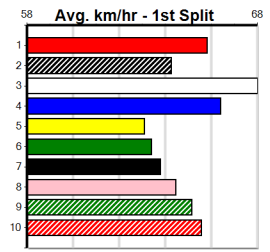

Distance: 515m, Race Type: Grade 5, Total Prizemoney: $8,785
1st: $5,900, 2nd: $1,820, 3rd: $915, 4th: $150

Watchdog Tips:

Bet:

Table with columns: Form Box, Wgt, Dist, Track, Date, Time, BON, Margin, 1st/2nd (Time), PIR, Checked, Comment, W/R, Split 1, S/P, Grade

WHISKY TRIP [5]
BE Dog Aug-22 Sire: ASTON RUPEE Dam: IMMINENT REALITY
Owner(s): M Funtusoff
Trainer: Vicki Wisener (Devon Meadows)
Winning Distances: < 300m (0) 300 - 399m (0) 400 - 499m (1) 500 - 599m (2) 600 - 699m (0) > 700m (0)
Winning Weights: 32.5(1) 32.9(1) 33.4(1)
Box History table and Prize Best Starts Trk/Dts APM

DAINTREE ASTER [5]
BK Bitch Oct-22 Sire: FERAL FRANKY Dam: WHISTLING BULLET
Owner(s): LUCKY ELEVEN (SYN), K Joske, G Joske
Trainer: Ben Joske (Yinnar South)
Winning Distances: < 300m (0) 300 - 399m (0) 400 - 499m (3) 500 - 599m (0) 600 - 699m (0) > 700m (0)
Winning Weights: 26.2(1) 26.3(1) 26.5(1)
Box History table and Prize Best Starts Trk/Dts APM

NANGAR JIM (NSW)[5]
F Dog Oct-21 Sire: ASTON DEE BEE Dam: NANGAR SILK
Owner(s): K Bailey
Trainer: Ken Bailey (Bundalaguah)
Winning Distances: < 300m (0) 300 - 399m (0) 400 - 499m (12) 500 - 599m (3) 600 - 699m (0) > 700m (0)
Winning Weights: 30.2(1) 30.5(3) 30.6(3) 30.7(5) 30.8(1) 30.9(2)
Box History table and Prize Best Starts Trk/Dts APM

BORACAY SUMMER [5]
DKBD Bitch May-22 Sire: FERAL FRANKY Dam: MIAMI FERNANDO
Owner(s): William & Judd (SYN), J Ahern, J Ahern
Trainer: David Geall (Lara)
Winning Distances: < 300m (0) 300 - 399m (0) 400 - 499m (0) 500 - 599m (5) 600 - 699m (0) > 700m (0)
Winning Weights: 25.6(1) 26.0(1) 26.1(1) 26.4(1) 26.6(1)
Box History table and Prize Best Starts Trk/Dts APM

PAW QWAN (NSW)[5]
BK Dog Dec-22 Sire: BERNARDO Dam: DYNA HARPA
Owner(s): B Wheeler
Trainer: Mark Delbridge (Balliang)
Winning Distances: < 300m (0) 300 - 399m (0) 400 - 499m (0) 500 - 599m (3) 600 - 699m (0) > 700m (0)
Winning Weights: 31.2(3)
Box History table and Prize Best Starts Trk/Dts APM

1

2

3

4

5