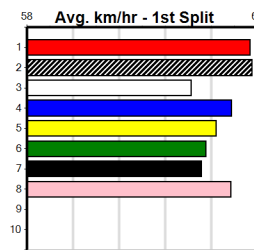

SPORTSBET CRANBOURNE CUP HT1

Distance: 515m, Race Type: S/E Heat, Total Prizemoney: \$9,055
1st: \$6,100, 2nd: \$1,870, 3rd: \$935, 4th: \$150

Watchdog Tips: [] [] [] [] Bet: []

MEPUNGA SHINE [3]
BK Dog Feb-22 Sire: SHIMA SHINE Dam: MEPUNGA MOLLY
Owner(s): B Smith
Trainer: Jeffrey Britton (Anakie)
Winning Distances: < 300m (0) 300 - 399m (0) 400 - 499m (4) 500 - 599m (9) 600 - 699m (0) > 700m (0)
Box History table and Prize Best information.