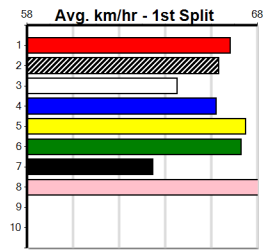

SPORTSBET CRANBOURNE CUP HT2

Distance: 515m, Race Type: S/E Heat, Total Prizemoney: $9,055
1st: $6,100, 2nd: $1,870, 3rd: $935, 4th: $150

Watchdog Tips:

Bet:

Form Box Wgt Dist Track Date Time BON Margin 1st/2nd (Time) PIR Checked Comment WR Split 1 S/P Grade

SUNNYSIDE JO [4]
RBD Bitch Jan-21 Sire: MY REDEEMER Dam: MINTER BEE
Owner(s): P Connell
Winning Distances: < 300m (0) 300 - 399m (0) 400 - 499m (6) 500 - 599m (9) 600 - 699m (3) > 700m (3)
Winning Weights: 26.5(1) 26.6(2) 26.7(1) 26.8(5) 26.9(2) 27.1(1) 27.3(4) 27.4(2) 27.5(2) 27.8(1)
1st (4) 27.3 545 BAL R6 07-Aug-24 31.06 31.06 0.50L CRACKERJACK ARET (31.08) Q/2222 . . . 6.69 $3.20 S
1st (3) 27.3 600 MEP R8 14-Aug-24 34.61 34.61 0.75L ASTON HORNET (34.65) Q/1111 . . . SW . 8.87 $1.90 X45
1st (1) 27.5 545 BAL R8 21-Aug-24 31.24 31.24 1.25L ALPHA ZULU (31.32) Q/1112 . . . SW . 6.67 $4.20 S
1st (7) 27.4 525 MEA R12 31-Aug-24 29.85 29.84 2.75L I'M A MUSTANG (30.03) Q/1111 . . . . 5.02 $3.10 5H
2nd (7) 27.5 525 MEA R5 07-Sep-24 29.94 29.55 1.25L I'M A MUSTANG (29.86) M/1232 . . . . 5.02 $3.30 5F
4th (3) 27.5 595 SAN R8 12-Sep-24 34.19 33.97 3.25L SMOOTH PLANE (33.97) Q/2444 . . . . 9.07 $2.40 X45
3rd (1) 27.6 460 WGL R8 24-Sep-24 25.82 25.73 1.5L TATTOOED (25.73) M/122 . . . . 6.43 $3.90 X45
8th (4) 27.3 500 BEN R11 05-Oct-24 29.41 28.32 16.00 HI THERE FRANK (28.32) M/248 . . . . 6.62 $2.70 X45
Last 3 wins NOT included above
1st (4) 27.8 680 WGL R8 26-Apr-24 38.90 38.90 0.75L EMERLEY ZOE (38.95) M/111 . . . SW . 17.99 $10.10 S
1= (1) 27.3 425 BEN R9 19-Jul-24 24.26 23.78 0.25L PLAY DIRTY/SUNNYSIDE JO M/344 . . . . 6.66 $5.60 5
1st (6) 27.3 515 SAP R8 29-Jul-24 29.46 29.46 3.5L ISLE OF ROSE (29.70) Q/1111 . . . SW . 5.05 $4.30 4

Box History
Bx 1st 2nd 3rd 4th 5th 6th 7th 8th
1 6 4 2 . . . . .
2 1 1 2 . 1 . . .
3 4 2 . 3 2 1 . . .
4 4 1 . 1 . . . 1 2
5 1 3 . . . .
6 2 2 . 1 2 . . . .
7 2 1 . 1 . . . . .
8 1 5 1 2 1 . . . .
Prize Best $127700.00
Starts 29.42(4)-19/1/23
Trk/Dts 65-21-19-5
APM 11-3-2-1 29217