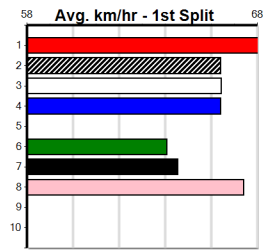

SPORTSBET CRANBOURNE CUP HT7

Distance: 515m, Race Type: S/E Heat, Total Prizemoney: $9,055
1st: $6,100, 2nd: $1,870, 3rd: $935, 4th: $150

Watchdog Tips:

Bet:

Table with columns: Form Box, Wgt, Dist, Track, Date, Time, BON, Margin, 1st/2nd (Time), PIR, Checked, Comment, WR, Split 1, S/P, Grade

KINGSLEY BALE (NSW)[5]
WBD Dog Mar-22 Sire: DROOPYS SYDNEY Dam: DYNA UNI
Owner(s): B Wheeler
Trainer: Thomas Dailly (Anakie)
Winning Distances: < 300m (0) 300 - 399m (0) 400 - 499m (3) 500 - 599m (7) 600 - 699m (0) > 700m (0)
Winning Weights: 29.4(1) 29.5(1) 29.6(1) 29.8(1) 29.9(1) 30.1(2) 30.2(2) 30.5(1)
Box History table and Prize Best Starts table included.

UTRILLO BALE (NSW)[4]
BD Bitch May-22 Sire: CHRISTO BALE Dam: HELGA BALE
Owner(s): B Wheeler
Trainer: Samantha Grenfell (Anakie)
Winning Distances: < 300m (0) 300 - 399m (0) 400 - 499m (2) 500 - 599m (7) 600 - 699m (0) > 700m (0)
Winning Weights: 26.9(1) 27.1(1) 27.3(1) 27.4(1) 27.9(2) 28.0(1) 28.1(2)
Box History table and Prize Best Starts table included.

MEPUNGA SMOKEY [3]
BE Dog Oct-21 Sire: BARCIA BALE Dam: MEPUNGA ISLA
Owner(s): B Smith
Trainer: Jeffrey Britton (Anakie)
Winning Distances: < 300m (0) 300 - 399m (0) 400 - 499m (4) 500 - 599m (14) 600 - 699m (0) > 700m (0)
Winning Weights: 33.4(1) 33.7(1) 33.8(2) 33.9(3) 34.0(5) 34.1(1) 34.2(2) 34.3(1) 34.4(1) 34.5(1)
Box History table and Prize Best Starts table included.

BUDDY MONELLI (WA)[3]
BE Dog Mar-21 Sire: ORSON ALLEN Dam: LEISEL MONELLI
Owner(s): QUINSEE QUINSEE (SYN), M Quinsee, M Quinsee
Trainer: Lyn Smith (Nambrok)
Winning Distances: < 300m (0) 300 - 399m (0) 400 - 499m (2) 500 - 599m (16) 600 - 699m (2) > 700m (0)
Winning Weights: 30.6(1) 30.8(1) 30.9(1) 31.0(2) 31.1(2) 31.2(2) 31.3(1) 31.4(1) 31.6(4) 31.7(3) 31.8(2)
Box History table and Prize Best Starts table included.

*** VACANT BOX ***
Sire: Dam:
Owner(s):
Trainer:
Winning Distances: < 300m (0) 300 - 399m (0) 400 - 499m (0) 500 - 599m (0) 600 - 699m (0) > 700m (0)
Winning Weights:
Box History table included.

1

2

3

4

5