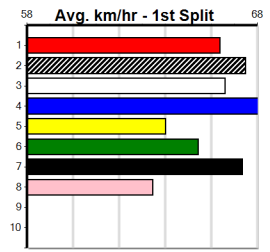

Trainer:

Box History

SPORTSBET CRANBOURNE CUP HT4

Distance: 515m, Race Type: S/E Heat, Total Prizemoney: \$9,055
1st: \$6,100, 2nd: \$1,870, 3rd: \$935, 4th: \$150

Watchdog Tips:

Bet:

Table with columns: Form Box, Wgt, Dist, Track, Date, Time, BON, Margin, 1st/2nd (Time), PIR, Checked, Comment, WR, Split 1, S/P, Grade