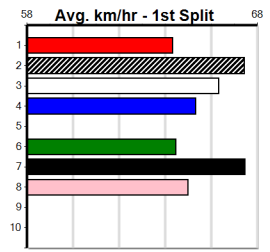

SPORTSBET CRANBOURNE CUP HT6

Distance: 515m, Race Type: S/E Heat, Total Prizemoney: $9,055
1st: $6,100, 2nd: $1,870, 3rd: $935, 4th: $150

Watchdog Tips:

Bet:

Table with columns: Form Box, Wgt, Dist, Track, Date, Time, BON, Margin, 1st/2nd (Time), PIR, Checked, Comment, WR, Split 1, S/P, Grade

CAIN BALE (NSW)[3]
BK Dog Oct-21 Sire: FERAL FRANKY Dam: FANTA BALE
Owner(s): B Wheeler
Trainer: Mark Delbridge (Balliang)
Winning Distances: < 300m (0) 300 - 399m (0) 400 - 499m (1) 500 - 599m (10) 600 - 699m (1) > 700m (0)
Winning Weights: 34.9(4) 35.1(8)
Box History table and Prize Best Starts table included.

SCHILLACI [4]
BK Dog Jun-21 Sire: HARD STYLE RICO Dam: FLYING HAREEBA
Owner(s): J Talgi
Trainer: Jihad Talgi (Devon Meadows)
Winning Distances: < 300m (0) 300 - 399m (0) 400 - 499m (7) 500 - 599m (7) 600 - 699m (0) > 700m (0)
Winning Weights: 32.4(1) 32.5(1) 32.6(3) 32.7(3) 32.8(2) 33.1(2) 33.2(2)
Box History table and Prize Best Starts table included.

FERNANDO PHIL [4]
WBEBD Dog Jan-22 Sire: FERNANDO BALE Dam: ZOOM OUT
Owner(s): R Magri
Trainer: Michelle Mallia (Avalon)
Winning Distances: < 300m (0) 300 - 399m (0) 400 - 499m (5) 500 - 599m (9) 600 - 699m (0) > 700m (0)
Winning Weights: 32.2(1) 32.3(1) 32.4(3) 32.5(4) 32.6(1) 32.7(1) 32.8(3)
Box History table and Prize Best Starts table included.

FRED ROSE [3]
WBK Dog Dec-20 Sire: FERNANDO BALE Dam: DASH OF ROSE
Owner(s): S Chignell
Trainer: Jeffrey Chignell (Rosedale)
Winning Distances: < 300m (0) 300 - 399m (0) 400 - 499m (9) 500 - 599m (18) 600 - 699m (0) > 700m (0)
Winning Weights: 35.0(1) 35.2(2) 35.3(1) 35.5(2) 35.8(6) 35.9(4) 36.0(1) 36.1(2) 36.2(3) 36.3(1) 36.4(1) 36.6(1) 36.7(1)
Box History table and Prize Best Starts table included.

*** VACANT BOX ***
Sire: Dam:
Owner(s):
Trainer:
Winning Distances: < 300m (0) 300 - 399m (0) 400 - 499m (0) 500 - 599m (0) 600 - 699m (0) > 700m (0)
Winning Weights:
Box History table included.

1

2

3

4

5