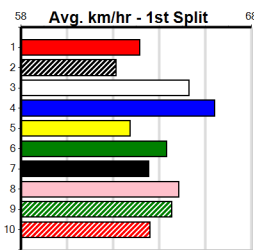

BALLARAT TO SANDOWN FINAL

1

6:57PM

(VIC time)

Distance: 515m, Race Type: Grade 5 Final, Total Prizemoney: $9,055
1st: $6,100, 2nd: $1,870, 3rd: $935, 4th: $150

Watchdog Tips:

Bet:

Form Box	Wgt	Dist	Track	Date	Time	BON	Margin	1st/2nd (Time)	PIR	Checked	Comment	WR	Split 1	S/P	Grade

LETHAL SNIPER [5]

WF Dog Oct-21 Sire: HOOKED ON SCOTCH Dam: GWYDION Trainer: Kerrie White (Buln Buln East)

Owner(s): S White
Winning Distances: < 300m (0) 300 - 399m (0) 400 - 499m (7) 500 - 599m (2) 600 - 699m (0) > 700m (0)
Winning Weights: 30.9(1) 31.2(1) 31.3(1) 31.5(2) 31.6(1) 31.9(2) 32.4(1)

3rd (1)	31.7	500	TRA	R6	26-Jan-24	27.64	27.54	1.5L NATURE STRIP (27.54)	S/544	.	.	.	9.24	$4.10	S
2nd (2)	32.4	460	WGL	R8	28-May-24	25.82	25.54	4.00L IN THE HUB (25.54)	S/733	.	.	.	6.70	$2.70	X45
1st (5)	31.9	515	SAP	R4	24-Jun-24	29.46	29.46	4.75L NEED A PILOT (29.78)	M/5422	.	SW	.	5.26	$1.50	5H
1st (1)	32.4	460	WGL	R9	16-Jul-24	26.06	25.75	2.75L ELITE ALEX (26.25)	S/431	.	SW	.	6.62	$1.20	X34
5th (7)	31.8	450	BAL	R7	24-Jul-24	25.56	25.21	5.00L ASTON FANTASTIC (25.21)	M/646	.	.	.	6.76	$3.20	X45
1st (2)	31.9	515	SAP	R4	12-Aug-24	29.27	29.27	2.25L LURE OF KILKENNY (29.42)	M/3211	.	.	.	5.20	$1.20	FFA
T (7)	32.1	595	SAN	R8	22-Aug-24	0.00	34.19	. DRILL SERGEANT (34.19)	M/8888	.	V10	.	10.18	$2.80	5
2nd (3)	31.9	450	BAL	R12	09-Oct-24	25.47	25.19	0.50L SPRITELY SIAN (25.45)	S/652	.	.	.	6.84	$2.70	5H

Last 3 wins NOT included above

1st (6)	31.6	460	WGL	R7	21-Nov-23	25.87	25.77	0.50L MANDINGO (25.90)	M/522	.	SW	.	6.74	$1.90	RWF
1st (6)	31.5	450	TRA	R6	22-Dec-23	24.90	24.76	4.75L CREW (25.22)	S/431	.	.	.	6.82	$1.50	5H
1st (7)	31.5	450	TRA	R7	27-Dec-23	24.94	24.84	2.25L BURN ALONG (25.08)	M/322	.	.	.	.	$2.70	5F

Box History

Bx	1st	2nd	3rd	4th	5th	6th	7th	8th
1	1	1	1					
2	2	1						
3		1						
4	1			1				
5	1							
6	2							
7	1				1			
8	1							

Prize Best	$26130.00
Starts	29.27(2)-12/8/24
Trk/Dts	16-9-2-1
APM	2-2-0-0
	7974