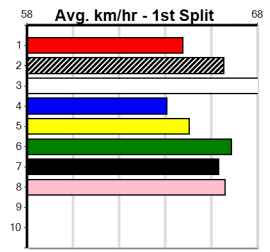

Sire: Dam:

Owner(s):

Winning Distances: < 300m (0) 300 - 399m (0) 400 - 499m (0) 500 - 599m (0) 600 - 699m (0) > 700m (0)

Winning Weights:

Trainer:

Box History

SPORTSBET CRANBOURNE CUP HT5

Distance: 515m, Race Type: S/E Heat, Total Prizemoney: \$9,055
1st: \$6,100, 2nd: \$1,870, 3rd: \$935, 4th: \$150