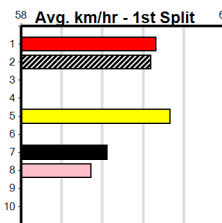

Watchdog Tips: **1** **5** **8** **7** Bet: **Box Trifecta 1,5,7,8 (\$10 for 41.67%)**

Form	Box	Weight	Dist	Track	Date	Time	BON	Margin	1st/2nd (Time)	PIR	Checked	Comment	W/R	Split 1	S/P	Grade
1 GINA RHODE [M] <i>Shown enough talent, well drawn, go close</i>																
BEF	B				Feb-23											
Trainer: Norman Mccullagh (Warrnambool)														\$1.90		
3rd (4) 33.1 450 WBL R1 05-Sep-24 26.07 25.59 4.25LCONROY PARK (25.78) M/233 . . . 6.99 \$6.60 M														Prize \$855.00		
2nd (1) 32.9 450 WBL R3 12-Sep-24 25.56 25.32 0.75LINFRA ROCK (25.51) M/122 . . . SW . 6.69 \$2.00 M														Best 23.02		
7th (7) 33.0 450 WBL R3 19-Sep-24 26.45 25.20 13.00LREUBEN HILL (25.56) M/687 6.83 \$4.90 MH														Starts 4-0-1-1		
4th (3) 32.6 390 WBL R2 26-Sep-24 23.02 22.14 7.50LSAINT XAVIER (22.49) S/66 9.15 \$1.60 M														Trk/Dst 1-0-0-0		
Owner(s): N Mccullagh														APM \$699		
2 ALIIR [M] <i>Struggled in her past two, can atone, place</i>																
RBD	B				Dec-22											
Trainer: Trent Blacker (Mitchell Park)														\$10.00		
3rd (4) 24.3 485 HOR R2 10-Sep-24 27.81 27.27 6.50LWANDERING ROGUE (27.38) M/222 6.79 \$11.30 M														Prize \$420.00		
4th (8) 24.3 485 HOR R2 17-Sep-24 28.02 27.44 2.00LTAKE THE STEPS (27.88) M/434 6.65 \$6.70 M														Best 23.22		
5th (7) 24.6 390 WBL R2 10-Oct-24 23.22 21.87 7.00LIMPEL (22.75) Q/35 8.94 \$4.40 M														Starts 3-0-0-1		
Owner(s): T Blacker														Trk/Dst 1-0-0-0		
														APM \$351		
3 *** VACANT BOX ***																
Trainer: Owner(s):																
4 ASTON CHIANTI [M] <i>Dam produced the capable Aston Heir</i>																
RF	B				Mar-22											
Trainer: Glenn Campbell (Anakie)														\$7.50		
Owner(s): R Borda														Prize \$0		
														Best FSH		
														Starts 0-0-0-0		
														Trk/Dst 0-0-0-0		
														APM \$0		
5 SUPER SEQUIN [M] <i>Showed improvement last time, main danger</i>																
RF	B				Feb-23											
Trainer: Rosalyn Hume (Wattle Flat)														\$4.60		
3rd (7) 28.4 485 HOR R2 17-Sep-24 27.98 27.44 1.5LTAKE THE STEPS (27.88) Q/322 6.63 \$1.60 M														Prize \$1,040.00		
4th (7) 28.5 525 MEP R3 25-Sep-24 30.70 29.64 4.25LPAW ZEVA (30.40) M/3444 5.21 \$8.10 M														Best FSTD		
5th (5) 28.6 515 SAP R1 30-Sep-24 30.37 29.15 12.00LPAW PHELPS (29.53) Q/2444 5.18 \$18.50 M														Starts 6-0-1-1		
2nd (7) 28.7 410 HOR R2 05-Oct-24 23.77 23.32 0.75LMEAN PEACE (23.71) Q/22 10.75 \$4.20 M														Trk/Dst 0-0-0-0		
Owner(s): G Collins														APM \$1010		
6 *** VACANT BOX ***																
Trainer: Owner(s):																
7 CINDY'S GEM [M] <i>Had a few chances but she has talent, place</i>																
BK	B				Nov-22											
Trainer: Peter Inguanti (Camperdown)														\$12.00		
4th (4) 28.8 390 BAL R2 23-Sep-24 23.49 22.35 14.00LMINI SNOOZE (22.52) M/54 8.85 \$14.70 T3-M														Prize \$1,155.00		
4th (2) 28.7 390 WBL R2 30-Sep-24 22.93 22.34 4.75LCOLLINDA BLUE (22.60) M/44 9.11 \$8.90 M														Best 22.61		
2nd (8) 28.5 390 WBL R2 07-Oct-24 23.29 22.32 2.50LZIPPING GEPETTO (23.12) M/54 9.10 \$2.70 M														Starts 12-0-2-2		
3= (4) 28.8 390 WBL R2 14-Oct-24 23.15 22.43 11.00LWE ARE ONE (22.43) M/45 9.04 \$4.50 M														Trk/Dst 7-0-2-1		
Owner(s): M Rodgers														APM \$965		
8 MIDDLE EARTH [M] <i>Far from disgraced last time out, can threaten</i>																
F	D				Nov-22											
Trainer: Peter Byrne (Koroit)														\$8.00		
8th (2) 30.1 450 WBL R4 19-Sep-24 26.70 25.20 15.00LEXTRADITED (25.70) S/887 7.18 \$81.20 MH														Prize \$520.00		
2nd (3) 30.0 390 WBL R2 10-Oct-24 22.88 21.87 2.00LIMPEL (22.75) M/63 9.06 \$173.40 M														Best 22.88		
Owner(s): P Byrne														Starts 2-0-1-0		
														Trk/Dst 1-0-1-0		
														APM \$520		
9 *** NO RESERVE ***																
Trainer: Owner(s):																
10 *** NO RESERVE ***																
Trainer: Owner(s):																