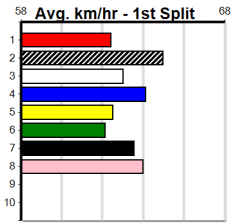

1st: \$1,950, 2nd: \$600, 3rd: \$300, 4th: \$75

Watchdog Tips: 4 2 6 8 Bet: Win 4

RUBY'S SHOW (4) owns a slick 22.17 PB here and she will find this easier than her most recent racing. MISCHIEF MATE (2) has a good record here to date and he will be prominent throughout. IAN BALE (6) is another with a solid record here