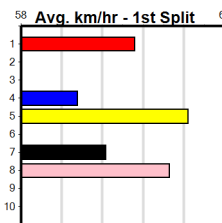

13 RACES TODAY

Distance: 390m, Race Type: Maiden, Total Prizemoney: $2,535
1st: $1,680, 2nd: $520, 3rd: $260, 4th: $75

1
5:04PM
(VIC time)

SUPER CETANE (2) is a well bred type and her dam has produced some smart types. PANAMA REBEL (1) has been solidly placed in her past two and she will continue to improve with more racing. SAINT BARRY (7) can run a cheeky race

Watchdog Tips: **2** **1** **7** **8** **Bet:** **Box Quinella 1,2,7 ($10 for 333.33%)**

Form	Box	Weight	Dist	Track	Date	Time	BON	Margin	1st/2nd (Time)	PIR	Checked	Comment	W/R	Split 1	S/P	Grade			
1	PANAMA REBEL [M]	<i>Solidly placed in her past two, danger if steps</i>																	
BK	B	Dec-22	SUPERIOR PANAMA	STELLA RHODE													$3.40	<table border="1"> <tr><th colspan="8">Winning Boxes</th></tr> <tr><td>1</td><td>2</td><td>3</td><td>4</td><td>5</td><td>6</td><td>7</td><td>8</td></tr> <tr><td>Prize</td><td></td><td></td><td></td><td></td><td></td><td></td><td></td><td>$555.00</td></tr> <tr><td>Best</td><td></td><td></td><td></td><td></td><td></td><td></td><td></td><td>22.90</td></tr> <tr><td>Starts</td><td></td><td></td><td></td><td></td><td></td><td></td><td></td><td>4-0-1-1</td></tr> <tr><td>Trk/Dst</td><td></td><td></td><td></td><td></td><td></td><td></td><td></td><td>4-0-1-1</td></tr> <tr><td>APM</td><td></td><td></td><td></td><td></td><td></td><td></td><td></td><td>$555</td></tr> </table>	
Trainer: Barry O'keefe (Wangoom)																			
4th	(1)	27.0	390	WBL	R1	19-Sep-24	23.22	22.11	12.00	LMINI MILKY (22.43)	M/33	.	SW	.	9.09	$15.00	M		
5th	(6)	27.1	390	WBL	R2	26-Sep-24	23.17	22.14	10.00	L SAINT XAVIER (22.49)	M/34	.	.	.	8.99	$15.60	M		
2nd	(2)	26.9	390	WBL	R1	07-Oct-24	22.90	22.32	2.25	L ZIPPING VELMA (22.75)	M/33	.	.	.	8.99	$4.40	M		
3rd	(8)	26.8	390	WBL	R1	14-Oct-24	22.93	22.43	1.25	L LERNIE DEEDS (22.85)	M/33	.	.	.	8.94	$2.40	M		
Owner(s): OKAY JIM (SYN), B O'keefe, J O'keefe																			
2	SUPER CETANE [M]	<i>Well bred, in capable hands, should fire</i>																	
RBD	B	Feb-23	RAZOR'S EDGE	SUPER C AZELLE													$3.50	<table border="1"> <tr><th colspan="8">Winning Boxes</th></tr> <tr><td>1</td><td>2</td><td>3</td><td>4</td><td>5</td><td>6</td><td>7</td><td>8</td></tr> <tr><td>Prize</td><td></td><td></td><td></td><td></td><td></td><td></td><td></td><td>$0</td></tr> <tr><td>Best</td><td></td><td></td><td></td><td></td><td></td><td></td><td></td><td>FSH</td></tr> <tr><td>Starts</td><td></td><td></td><td></td><td></td><td></td><td></td><td></td><td>0-0-0-0</td></tr> <tr><td>Trk/Dst</td><td></td><td></td><td></td><td></td><td></td><td></td><td></td><td>0-0-0-0</td></tr> <tr><td>APM</td><td></td><td></td><td></td><td></td><td></td><td></td><td></td><td>$0</td></tr> </table>	
Trainer: Margery Quick (Haddon)																			
Owner(s): G Collins																			
3	*** VACANT BOX ***																		
Trainer:																			
Owner(s):																			
4	BELAIR NOMAD [M]	<i>Well beaten on debut, needs more time, tested</i>																	
BK	D	Nov-22	ASTON RUPEE	MEPUNGA BELLA													$14.00	<table border="1"> <tr><th colspan="8">Winning Boxes</th></tr> <tr><td>1</td><td>2</td><td>3</td><td>4</td><td>5</td><td>6</td><td>7</td><td>8</td></tr> <tr><td>Prize</td><td></td><td></td><td></td><td></td><td></td><td></td><td></td><td>$0.00</td></tr> <tr><td>Best</td><td></td><td></td><td></td><td></td><td></td><td></td><td></td><td>23.34</td></tr> <tr><td>Starts</td><td></td><td></td><td></td><td></td><td></td><td></td><td></td><td>1-0-0-0</td></tr> <tr><td>Trk/Dst</td><td></td><td></td><td></td><td></td><td></td><td></td><td></td><td>1-0-0-0</td></tr> <tr><td>APM</td><td></td><td></td><td></td><td></td><td></td><td></td><td></td><td>$0</td></tr> </table>	
Trainer: Trevor Steel (Nullawarre)																			
7th	(5)	32.3	390	WBL	R2	10-Oct-24	23.34	21.87	8.50	LIMPEL (22.75)	S/86	.	.	.	9.24	$44.10	M		
Owner(s): G Wickham																			
5	ASTON SOVEREIGN [M]	<i>Solid effort on debut, can sneak into a place</i>																	
BK	D	Apr-22	FERNANDO BALE	ASTON CHANDON													$6.00	<table border="1"> <tr><th colspan="8">Winning Boxes</th></tr> <tr><td>1</td><td>2</td><td>3</td><td>4</td><td>5</td><td>6</td><td>7</td><td>8</td></tr> <tr><td>Prize</td><td></td><td></td><td></td><td></td><td></td><td></td><td></td><td>$75.00</td></tr> <tr><td>Best</td><td></td><td></td><td></td><td></td><td></td><td></td><td></td><td>22.91</td></tr> <tr><td>Starts</td><td></td><td></td><td></td><td></td><td></td><td></td><td></td><td>1-0-0-0</td></tr> <tr><td>Trk/Dst</td><td></td><td></td><td></td><td></td><td></td><td></td><td></td><td>1-0-0-0</td></tr> <tr><td>APM</td><td></td><td></td><td></td><td></td><td></td><td></td><td></td><td>$75</td></tr> </table>	
Trainer: Glenn Campbell (Anakie)																			
4th	(8)	32.9	390	WBL	R1	03-Oct-24	22.91	21.93	8.50	L SOMETHING GOOD (22.35)	M/34	.	.	.	8.80	$13.40	M		
Owner(s): R Borda																			
6	*** VACANT BOX ***																		
Trainer: