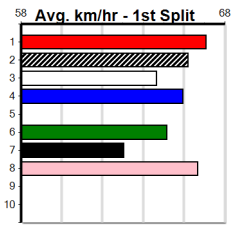

HAPPY BIRTHDAY MIA MCHAFFIE

Distance: 390m, Race Type: Grade 5, Total Prizemoney: \$2,925
1st: \$1,950, 2nd: \$600, 3rd: \$300, 4th: \$75

4

6:05PM

(VIC time)

DIVA ERADICATOR (6) is far better than her past few runs and she will appreciate the drop in class.
CRUISIN' CHERRY (8) was never headed two runs back and she will give a great sight once again.
STRESS TEST (7) is more than capable.