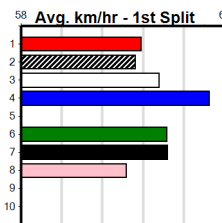

WOOD MOTORCYCLE & MOWER

Distance: 390m, Race Type: Grade 7, Total Prizemoney: \$2,925

1st: \$1,950, 2nd: \$600, 3rd: \$300, 4th: \$75

9

7:44PM

(VIC time)

TINKER LEE (7) has been smartly placed in his past four and he will turn for home with a nice break.
CINDY'S FIRE (6) has been placed in four of five here and he will be prominent throughout. DELL
MISTER (4) can show good early burn