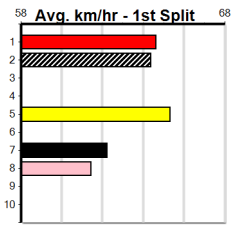

3

5:42PM

(VIC time)

GINA RHODE (1) has turned in some nice performances to date and she is drawn to make every post a winner. SUPER SEQUIN (5) was far from disgraced at Horsham and she will be prominent throughout. MIDDLE EARTH (8) was far from disgraced last time

Watchdog Tips: **1** **5** **8** **7** **Bet:** **Box Trifecta 1,5,7,8 ($10 for 41.67%)**