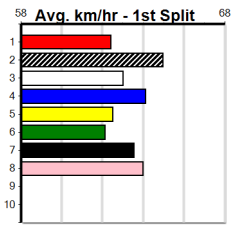

10 * NO RESERVE *****

Trainer:

Owner(s):

Warrnambool

SPORTSBET SAME RACE MULTI

Distance: 390m, Race Type: Grade 6, Total Prizemoney: \$2,925
1st: \$1,950, 2nd: \$600, 3rd: \$300, 4th: \$75

10

8:07PM
(VIC time)

Watchdog Tips: 4 2 6 8 **Bet:** Win 4

RUBY'S SHOW (4) owns a slick 22.17 PB here and she will find this easier than her most recent racing. MISCHIEF MATE (2) has a good record here to date and he will be prominent throughout. IAN BALE (6) is another with a solid record here