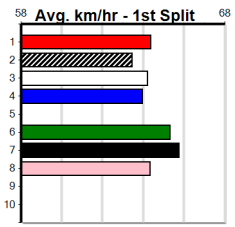

CASSIGN DESIGN

Distance: 450m, Race Type: Grade 5, Total Prizemoney: $2,925
1st: $1,950, 2nd: $600, 3rd: $300, 4th: $75

6

6:40PM
(VIC time)

DIVA DAVINA (1) should have no trouble holding the lead and she will turn for home with a nice break. THANK YOU TOMMY (4) is racing with confidence and he will appreciate the empty draw outside. JACAERY'S BALE (2) has claims

Watchdog Tips: **1** **4** **2** **7** **Bet:** **Box Quinella 1,2,4 ($10 for 333.33%)**