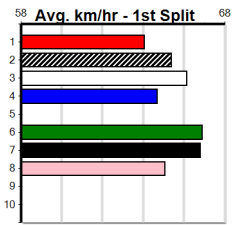

DREAMCHASERS - TICKETS ON SALE NO

Distance: 450m, Race Type: Mixed 4/5, Total Prizemoney: \$3,360
1st: \$2,250, 2nd: \$690, 3rd: \$345, 4th: \$75

8

7:22PM

(VIC time)

ASTON ZINGARA (3) has been placed in four of six here and she just needs a clear crack mid race.
ROUGE KNIGHT (7) is another with a solid record here and he will be on the pace throughout. ELK (6) will appreciate the empty draw inside.