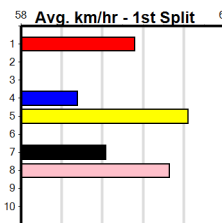

13 RACES TODAY

Distance: 390m, Race Type: Maiden, Total Prizemoney: $2,535
1st: $1,680, 2nd: $520, 3rd: $260, 4th: $75

1
5:04PM
(VIC time)

SUPER CETANE (2) is a well bred type and her dam has produced some smart types. PANAMA REBEL (1) has been solidly placed in her past two and she will continue to improve with more racing. SAINT BARRY (7) can run a cheeky race

Watchdog Tips: **2** **1** **7** **8** **Bet:** **Box Quinella 1,2,7 ($10 for 333.33%)**

Form	Box	Weight	Dist	Track	Date	Time	BON	Margin	1st/2nd (Time)	PIR	Checked	Comment	W/R	Split 1	S/P	Grade				
1	PANAMA REBEL [M]	<i>Solidly placed in her past two, danger if steps</i>																		
BK	B	Dec-22	SUPERIOR PANAMA														STELLA RHODE	$3.40	<table border="1"> <tr><th colspan="8">Winning Boxes</th></tr> <tr><td>1</td><td>2</td><td>3</td><td>4</td><td>5</td><td>6</td><td>7</td><td>8</td></tr> <tr><td>Prize</td><td></td><td></td><td></td><td></td><td></td><td></td><td></td><td>$555.00</td></tr> <tr><td>Best</td><td></td><td></td><td></td><td></td><td></td><td></td><td></td><td>22.90</td></tr> <tr><td>Starts</td><td></td><td></td><td></td><td></td><td></td><td></td><td></td><td>4-0-1-1</td></tr> <tr><td>Trk/Dst</td><td></td><td></td><td></td><td></td><td></td><td></td><td></td><td>4-0-1-1</td></tr> <tr><td>APM</td><td></td><td></td><td></td><td></td><td></td><td></td><td></td><td>$555</td></tr> </table>	
Trainer: Barry O'keefe (Wangoom)																				
4th	(1)	27.0	390	WBL	R1	19-Sep-24	23.22	22.11	12.00	LMINI MILKY (22.43)	M/33	.	SW	.	9.09	$15.00	M			
5th	(6)	27.1	390	WBL	R2	26-Sep-24	23.17	22.14	10.00	L SAINT XAVIER (22.49)	M/34	.	.	.	8.99	$15.60	M			
2nd	(2)	26.9	390	WBL	R1	07-Oct-24	22.90	22.32	2.25	L ZIPPING VELMA (22.75)	M/33	.	.	.	8.99	$4.40	M			
3rd	(8)	26.8	390	WBL	R1	14-Oct-24	22.93	22.43	1.25	L LERNIE DEEDS (22.85)	M/33	.	.	.	8.94	$2.40	M			
Owner(s): OKAY JIM (SYN), B O'keefe, J O'keefe																				
2	SUPER CETANE [M]	<i>Well bred, in capable hands, should fire</i>																		
RBD	B	Feb-23	RAZOR'S EDGE														SUPER C AZELLE	$3.50	<table border="1"> <tr><th colspan="8">Winning Boxes</th></tr> <tr><td>1</td><td>2</td><td>3</td><td>4</td><td>5</td><td>6</td><td>7</td><td>8</td></tr> <tr><td>Prize</td><td></td><td></td><td></td><td></td><td></td><td></td><td></td><td>$0</td></tr> <tr><td>Best</td><td></td><td></td><td></td><td></td><td></td><td></td><td></td><td>FSH</td></tr> <tr><td>Starts</td><td></td><td></td><td></td><td></td><td></td><td></td><td></td><td>0-0-0-0</td></tr> <tr><td>Trk/Dst</td><td></td><td></td><td></td><td></td><td></td><td></td><td></td><td>0-0-0-0</td></tr> <tr><td>APM</td><td></td><td></td><td></td><td></td><td></td><td></td><td></td><td>$0</td></tr> </table>	
Trainer: Margery Quick (Haddon)																				
Owner(s): G Collins																				
3	*** VACANT BOX ***																			
Trainer:																				
Owner(s):																				
4	BELAIR NOMAD [M]	<i>Well beaten on debut, needs more time, tested</i>																		
BK	D	Nov-22	ASTON RUPEE														MEPUNGA BELLA	$14.00	<table border="1"> <tr><th colspan="8">Winning Boxes</th></tr> <tr><td>1</td><td>2</td><td>3</td><td>4</td><td>5</td><td>6</td><td>7</td><td>8</td></tr> <tr><td>Prize</td><td></td><td></td><td></td><td></td><td></td><td></td><td></td><td>$0.00</td></tr> <tr><td>Best</td><td></td><td></td><td></td><td></td><td></td><td></td><td></td><td>23.34</td></tr> <tr><td>Starts</td><td></td><td></td><td></td><td></td><td></td><td></td><td></td><td>1-0-0-0</td></tr> <tr><td>Trk/Dst</td><td></td><td></td><td></td><td></td><td></td><td></td><td></td><td>1-0-0-0</td></tr> <tr><td>APM</td><td></td><td></td><td></td><td></td><td></td><td></td><td></td><td>$0</td></tr> </table>	
Trainer: Trevor Steel (Nullawarre)																				
7th	(5)	32.3	390	WBL	R2	10-Oct-24	23.34	21.87	8.50	LIMPEL (22.75)	S/86	.	.	.	9.24	$44.10	M			
Owner(s): G Wickham																				
5	ASTON SOVEREIGN [M]	<i>Solid effort on debut, can sneak into a place</i>																		
BK	D	Apr-22	FERNANDO BALE														ASTON CHANDON	$6.00	<table border="1"> <tr><th colspan="8">Winning Boxes</th></tr> <tr><td>1</td><td>2</td><td>3</td><td>4</td><td>5</td><td>6</td><td>7</td><td>8</td></tr> <tr><td>Prize</td><td></td><td></td><td></td><td></td><td></td><td></td><td></td><td>$75.00</td></tr> <tr><td>Best</td><td></td><td></td><td></td><td></td><td></td><td></td><td></td><td>22.91</td></tr> <tr><td>Starts</td><td></td><td></td><td></td><td></td><td></td><td></td><td></td><td>1-0-0-0</td></tr> <tr><td>Trk/Dst</td><td></td><td></td><td></td><td></td><td></td><td></td><td></td><td>1-0-0-0</td></tr> <tr><td>APM</td><td></td><td></td><td></td><td></td><td></td><td></td><td></td><td>$75</td></tr> </table>	
Trainer: Glenn Campbell (Anakie)																				
4th	(8)	32.9	390	WBL	R1	03-Oct-24	22.91	21.93	8.50	L SOMETHING GOOD (22.35)	M/34	.	.	.	8.80	$13.40	M			
Owner(s): R Borda																				
6	*** VACANT BOX ***