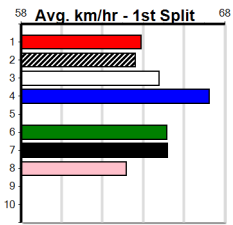

Warrnambool

WOOD MOTORCYCLE & MOWER

Distance: 390m, Race Type: Grade 7, Total Prizemoney: $2,925
1st: $1,950, 2nd: $600, 3rd: $300, 4th: $75

9

7:44PM

(VIC time)

TINKER LEE (7) has been smartly placed in his past four and he will turn for home with a nice break.
CINDY'S FIRE (6) has been placed in four of five here and he will be prominent throughout. DELL
MISTER (4) can show good early burn

Watchdog Tips:

7

6

4

3

Bet:

Win 7

Form	Box	Weight	Dist	Track	Date	Time	BON	Margin	1st/2nd (Time)	PIR	Checked	Comment	W/R	Split 1	S/P	Grade

1 LENA RHODE [7] *Still learning, will need to lead, place best* **$4.60**

LTF B Feb-23 FERAL FRANKY DELTA RHODE

Trainer: Norman Mccullagh (Warrnambool)

7th (3)	32.6	390	WBL	R1	19-Sep-24	23.28	22.11	13.00	MINI MILKY (22.43)	M/74	.	.	.	9.14	$7.10	M
1st (2)	32.0	390	WBL	R1	26-Sep-24	22.62	22.14	2.00	BELAIR BETTY (22.75)	Q/11	.	.	.	8.79	$7.40	M
7th (7)	32.2	390	WBL	R9	10-Oct-24	23.21	21.87	13.00	LINGA BUDDY (22.33)	M/67	.	.	.	9.02	$16.10	7

Owner(s): N Mccullagh

Winning Boxes: 1 2 3 4 5 6 7 8

1	2	3	4	5	6	7	8
1							
Prize							
Best							
Starts							
Trk/Dst							
APM							

2 ROCKING ROXY [7] *Another front runner, too much pace either side* **$9.00**

BK B Jan-22 ALLEN DEED FLO LAVA

Trainer: Kurt Howard (Woolsthorpe)

7th (4)	29.0	450	WBL	R5	22-Aug-24	26.07	24.98	11.00	PAW OSWALD (25.35)	M/788	.	.	.	6.94	$75.70	X67
2nd (1)	29.0	450	BAL	R5	01-Sep-24	26.28	25.55	11.00	BLACK EMU (25.55)	M/352	.	.	.	6.79	$7.20	T3-7
3rd (3)	28.8	410	HOR	R10	15-Sep-24	23.94	23.03	4.00	WISDOM BALE (23.67)	Q/33	.	.	.	10.73	$2.90	7
6th (2)	28.4	390	WBL	R9	10-Oct-24	23.05	21.87	11.00	LINGA BUDDY (22.33)	M/56	.	.	.	9.02	$31.40	7

Owner(s): K Howard

Winning Boxes: 1 2 3 4 5 6 7 8

1	2	3	4	5	6	7	8
1							
Prize							
Best							
Starts							
Trk/Dst							
APM							

3 SQUEEGEE'S RIDE [7] *Far from disgraced last time, must keep safe* **$8.00**

RBD D Jan-23 ASTON RUPEE FUGACIOUS

Trainer: Trent Blacker (Mitchell Park)

1st (2)	30.3	410	HOR	R1	15-Sep-24	23.80	23.03	2.50	NAUGHTY NORM (23.97)	M/11	.	.	.	10.44	$5.40	M
2nd (1)	30.3	410	HOR	R10	21-Sep-24	23.82	23.33	0.10	PYRENEES CHATEAU (23.82)	M/11	.	.	.	10.56	$2.70	7
6th (6)	30.7	390	BAL	R10	30-Sep-24	23.43	22.39	15.00	LUXTON SHINE (22.39)	M/56	.	V5	.	8.77	$12.80	T3-7
2nd (5)	30.0	490	WBL	R9	10-Oct-24	22.62	21.87	4.25	LINGA BUDDY (22.33)	Q/22	.	.	.	8.81	$23.00	7

Owner(s): V Lenehan

Winning Boxes: 1 2 3 4 5 6 7 8

1	2	3	4	5	6	7	8
1							
Prize							
Best							
Starts							
Trk/Dst							
APM							

4 DELL MISTER [7] *Empty draw helps, good muster, can threaten* **$6.00**

BE D Jan-23 ASTON RUPEE FUGACIOUS

Trainer: Trent Blacker (Mitchell Park)

5th (2)	29.2	410	HOR	R9	21-Sep-24	23.67	23.33	4.75	CRANK IT (23.35)	M/34	.	.	.	10.44	$6.70	7
3rd (4)	29.2	425	BEN	R3	25-Sep-24	24.60	24.05	4.25	SASSY SPICE (24.32)	M/222	.	.	.	6.63	$3.70	7
3rd (4)	28.8	390	WBL	R10	03-Oct-24	22.48	21.93	5.00	WALTZING BUSTER (22.14)	M/22	.	.	.	8.64	$6.30	X67H
4th (7)	28.8	390	WBL	R10	10-Oct-24	22.65	21.87	3.00	PAW WHITLEY (22.44)	M/44	.	.	.	8.77	$17.20	X67F

Owner(s): V Lenehan

Winning Boxes: 1 2 3 4 5 6 7 8

1	2	3	4	5	6	7	8
						1	
Prize							
Best							
Starts							
Trk/Dst							
APM							

5 *** VACANT BOX ***

Trainer:

Owner(s):

Winning Boxes: