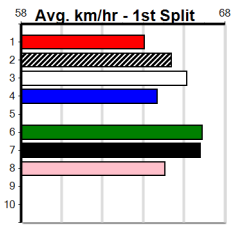

DREAMCHASERS - TICKETS ON SALE NO

Distance: 450m, Race Type: Mixed 4/5, Total Prizemoney: \$3,360
1st: \$2,250, 2nd: \$690, 3rd: \$345, 4th: \$75

8

7:22PM

(VIC time)

ASTON ZINGARA (3) has been placed in four of six here and she just needs a clear crack mid race.
ROUGE KNIGHT (7) is another with a solid record here and he will be on the pace throughout. ELK (6) will appreciate the empty draw inside.