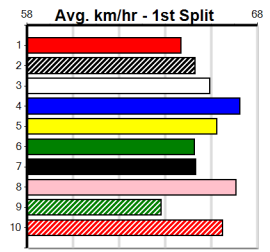

SPORTSBET FINAL

Distance: 390m, Race Type: Grade 5 Final, Total Prizemoney: $3,360
1st: $2,250, 2nd: $690, 3rd: $345, 4th: $75

SERIAL STICKER (4) returned to his brilliant best with a slashing 21.87 win here and he will prove hard to hold out again. QILIN BALE (1) was smartly placed in her heat and she is drawn to get the breaks. ECO BALE (7) just needs luck mid race.

Watchdog Tips: 4 1 7 6 Bet: Box Trifecta 1,4,6,7 ($10 for 41.67%)

QILIN BALE [5] Brilliant in her heat, well drawn, main danger $10.00
Owner(s): B Wheeler
Winning Distances: < 300m (0) 300 - 399m (1) 400 - 499m (2) 500 - 599m (1) 600 - 699m (0) > 700m (0)
Winning Weights: 30.0(1) 30.1(1) 30.2(1) 30.6(1)
4th (4) 30.3 515 SAN R10 29-Aug-24 30.23 29.13 11.00 MINH TEDDY (29.50) M/5544 . . . 5.19 $5.00 5
3rd (4) 31.0 515 SAN R3 05-Sep-24 30.34 29.33 4.75L ARCANA (30.01) S/5533 . . . 5.29 $1.70 5
3rd (2) 30.8 525 MEP R10 11-Sep-24 31.03 30.15 8.00L ICE ICE BABY (30.50) M/4433 . . . 5.30 $1.80 RW
2nd (4) 30.4 410 HOR R10 17-Sep-24 23.35 23.11 3.5L NATALIE BALE (23.11) M/52 . . . 10.54 $10.90 5
6th (7) 30.8 525 MEP R7 25-Sep-24 30.80 29.64 9.50L MAVIS TOLMIE (30.16) S/5666 . . . 5.25 $17.70 5
3rd (3) 30.8 515 SAP R6 30-Sep-24 29.66 29.15 2.75L FLYING DINAR (29.48) M/3223 . . . 5.18 $22.00 RWH
4th (6) 30.4 425 BEN R2 04-Oct-24 24.54 23.88 5.50L GLISTENING (24.16) M/6666 . . . 6.86 $5.90 RW
2nd (4) 30.4 390 WBL R6 10-Oct-24 21.99 21.87 2.00L SERIAL STICKER (21.87) M/22 . . . 8.65 $11.50 5H
Last 3 wins NOT included above
1st (2) 30.1 515 SAP R10 13-May-24 30.02 29.81 6.00L FROG MARCH (30.42) M/3221 . . . 5.16 $3.70 X67H
1st (5) 30.0 390 BAL R4 06-Jun-24 22.19 21.80 1.5L ART THE CLOWN (22.29) M/31 . . . SW R 8.49 $6.20 SH
1st (1) 30.6 400 GEL R11 20-Aug-24 22.49 22.49 3.5L NO MORE ISSUES (22.72) M/21 . . . 8.42 $3.00 5
Trainer: Correy Grenfell (Anakie)

LISSY FERNANDO [5] *** SCRATCHED *** $12.00
BKW Bitch Mar-21
Owner(s): J Hopper
Winning Distances: < 300m (0) 300 - 399m (0) 400 - 499m (7) 500 - 599m (0) 600 - 699m (0) > 700m (0)
Winning Weights: 26.9(2) 27.3(1) 28.0(1) 28.1(1) 28.2(1) 28.3(1)
2nd (1) 27.6 400 GEL R10 19-Jul-24 22.71 22.49 1.5L BUTTERFLIES LAD (22.61) Q/22 . . . 8.53 $15.80 X45
4th (8) 27.6 400 GEL R10 27-Jul-24 23.14 22.66 4.50L BLUE BLOOD (22.84) S/64 . . . 8.74 $4.70 X45
5th (8) 27.7 400 GEL R12 02-Aug-24 23.12 22.54 3.25L HARAJUKU LASS (22.91) M/44 . . . 8.66 $3.40 5
1st (4) 28.0 400 GEL R6 20-Aug-24 22.84 22.49 1.5L MORAIN GEMMA (22.93) M/41 . . . 8.47 $2.80 X45
4th (1) 28.1 400 GEL R4 31-Aug-24 23.48 22.30 6.50L KENTUCKY GUS (23.04) M/16 . . . VO 8.65 $2.20 5
ST (-) 27.8 400 GEL M1 01-Oct-24 22.83 22.83 5.50L Trial Cleared M/22 . . . 4of4 8.36 . ST
3rd (2) 27.9 390 WBL R6 10-Oct-24 22.30 21.87 6.50L SERIAL STICKER (21.87) M/33 . . . 8.68 $19.80 5H
3rd (7) 28.1 390 BAL R5 14-Oct-24 22.52 22.18 5.00L BOROUGH SALTS (22.18) M/63 . . . SW 8.66 $2.40 T3-5
Last 3 wins NOT included above
1st (8) 28.2 460 GEL R5 01-Dec-23 26.23 25.74 1.5L SEAGULL ROCK (26.33) M/11 . . . SW 6.59 $3.50 RWH
1st (7) 28.3 400 GEL R12 05-Dec-23 22.31 22.31 9.50L HAIL ZEUS (22.96) M/11 . . . 8.26 $1.90 5
1st (2) 28.1 425 BEN R10 23-Feb-24 23.94 23.77 2.00L SHANLYN SCOUT (24.07) M/121 . . . 6.56 $3.90 5
Trainer: Julie-anne Hopper (Werribee)