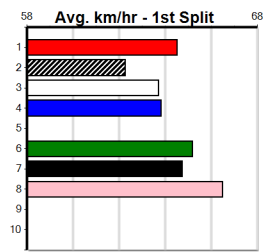

ONE MORE RACE TO GO

Distance: 390m, Race Type: Grade 5, Total Prizemoney: $2,925
1st: $1,950, 2nd: $600, 3rd: $300, 4th: $75

BRIGHT MOON (4) has been racing well in stronger company and she should assume control before the bend. NICE ONE TOM (8) has a good record here and he is drawn to get all the breaks. CHESTER DEEDS (1) is drawn to get the gun run throughout

Watchdog Tips: 4 8 1 2 Bet: Win 4

CHESTER DEEDS [5] Better than form, good turn of foot, threat $9.00
WBK Dog Feb-22 Sire: SENNACHIE Dam: BEAUT DEEDS
Trainer: Garry Anders (Koroit)
Box History table and race details.

ALDREN BALE [5] Biks Needs luck but is racing with confidence, respect $7.50
FBD Dog Jan-21 Sire: KONOMI Dam: DYNA UNI
Trainer: Catherine Roberts (Terang)
Box History table and race details.

TINKER PETE [5] Hit or miss early, has the talent, place claims $6.00
WRF Dog Jan-21 Sire: ORSON ALLEN Dam: GAWKER BALE
Trainer: Jennifer Burns (Balliang)
Box History table and race details.

BRIGHT MOON (NSW)[5] *** SCRATCHED *** $3.20
BD Bitch Dec-20 Sire: BLUE MOON RISING Dam: SMOOTH CLAUDIA
Trainer: Deb Carr (Minerera)
Box History table and race details.

*** VACANT BOX ***
Owner(s): Sire: Dam: Trainer:
Winning Distances: < 300m (0) 300 - 399m (0) 400 - 499m (0) 500 - 599m (0) 600 - 699m (0) > 700m (0)
Winning Weights: Box History

1

2

3

4

5