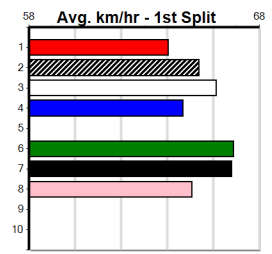

DREAMCHASERS - TICKETS ON SALE NOW

Distance: 450m, Race Type: Mixed 4/5, Total Prizemoney: $3,360
1st: $2,250, 2nd: $690, 3rd: $345, 4th: $75

ASTON ZINGARA (3) has been placed in four of six here and she just needs a clear crack mid race. ROUGE KNIGHT (7) is another with a solid record here and he will be on the pace throughout. ELK (6) will appreciate the empty draw inside.

Watchdog Tips: 3 7 6 8 Bet: Win 3

Race 1: CALM THE STORM [5] Needs to lead, too much pace in the middle $10.00. Includes owner, sire, dam, winning distances, weights, and a box history table.

Race 2: TINKER MAV [4] Back in form but this is harder, prefer others $14.00. Includes owner, sire, dam, winning distances, weights, and a box history table.

Race 3: ASTON ZINGARA [5] Placed in four of six here, early burn, go close $3.40. Includes owner, sire, dam, winning distances, weights, and a box history table.

Race 4: SIR BINGO [5] Steady record here, gets back early, place $9.00. Includes owner, sire, dam, winning distances, weights, and a box history table.

Race 5: *** VACANT BOX ***. Includes owner, sire, dam, winning distances, weights, and a box history table.