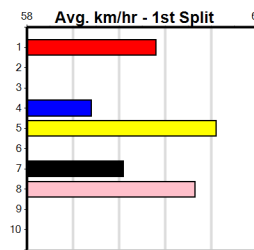

13 RACES TODAY

1
5:04PM

(VIC time)

Distance: 390m, Race Type: Maiden, Total Prizemoney: $2,535
1st: $1,680, 2nd: $520, 3rd: $260, 4th: $75

SUPER CETANE (2) is a well bred type and her dam has produced some smart types. PANAMA REBEL (1) has been solidly placed in her past two and she will continue to improve with more racing. SAINT BARRY (7) can run a cheeky race

Watchdog Tips: **2** **1** **7** **8** **Bet:** Box Quinella 1,2,7 ($10 for 333.33%)

Box History

Form Box	Wgt	Dist	Track	Date	Time	BON	Margin	1st/2nd (Time)	PIR	Checked	Comment	WR	Split 1	S/P	Grade	
1	PANAMA REBEL [M] Solidly placed in her past two, danger if steps $3.40															
	BK	Bitch	Dec-22		Sire: SUPERIOR PANAMA		Dam: STELLA RHODE		Trainer: Barry O'keefe (Wangoom)							
	Owner(s): OKAY JIM (SYN), B O'keefe, J O'keefe															
	Winning Distances: < 300m (0) 300 - 399m (0) 400 - 499m (0) 500 - 599m (0) 600 - 699m (0) > 700m (0)															
	Winning Weights:															
	4th (1)	27.0	390	WBL	R1	19-Sep-24	23.22	22.11	12.00	MINI MILKY (22.43)	M/33	SW	9.09	$15.00	M	
	5th (6)	27.1	390	WBL	R2	26-Sep-24	23.17	22.14	10.00	SAINT XAVIER (22.49)	M/34		8.99	$15.60	M	
	2nd (2)	26.9	390	WBL	R1	07-Oct-24	22.90	22.32	2.25L	ZIPPING VELMA (22.75)	M/33		8.99	$4.40	M	
	3rd (8)	26.8	390	WBL	R1	14-Oct-24	22.93	22.43	1.25L	ERNIE DEEDS (22.85)	M/33		8.94	$2.40	M	
	Last 3 wins NOT included above															
<table border="1"> <caption>Box History</caption> <thead> <tr> <th>Bx</th> <th>1st</th> <th>2nd</th> <th>3rd</th> <th>4th</th> <th>5th</th> <th>6th</th> <th>7th</th> <th>8th</th> </tr> </thead> <tbody> <tr><td>1</td><td></td><td></td><td></td><td></td><td></td><td></td><td></td><td></td></tr> <tr><td>2</td><td>1</td><td></td><td></td><td></td><td></td><td></td><td></td><td></td></tr> <tr><td>3</td><td></td><td></td><td></td><td></td><td></td><td></td><td></td><td></td></tr> <tr><td>4</td><td></td><td></td><td></td><td></td><td></td><td></td><td></td><td></td></tr> <tr><td>5</td><td></td><td></td><td></td><td></td><td></td><td></td><td></td><td></td></tr> <tr><td>6</td><td></td><td></td><td></td><td></td><td>1</td><td></td><td></td><td></td></tr> <tr><td>7</td><td></td><td></td><td></td><td></td><td></td><td></td><td></td><td></td></tr> <tr><td>8</td><td></td><td></td><td>1</td><td></td><td></td><td></td><td></td><td></td></tr> <tr><td>Prize</td><td colspan="8"></td></tr> <tr><td>Best</td><td colspan="8">$555.00</td></tr> <tr><td>Starts</td><td colspan="8">22.90(2)-7/10/24</td></tr> <tr><td>Trk/Dts</td><td colspan="8">4-0-1-1</td></tr> <tr><td>APM</td><td colspan="8">4-0-1-1</td></tr> <tr><td></td><td colspan="8">555</td></tr> </tbody> </table>																
2	SUPER CETANE [M] Well bred, in capable hands, should fire $3.50															
	RBD	Bitch	Feb-23		Sire: RAZOR'S EDGE		Dam: SUPER C AZELLE		Trainer: Margery Quick (Haddon)							
	Owner(s): G Collins															
	Winning Distances: < 300m (0) 300 - 399m (0) 400 - 499m (0) 500 - 599m (0) 600 - 699m (0) > 700m (0)															
	Winning Weights:															
	Last 3 wins NOT included above															
	<table border="1"> <caption>Box History</caption> <thead> <tr> <th>Bx</th> <th>1st</th> <th>2nd</th> <th>3rd</th> <th>4th</th> <th>5th</th> <th>6th</th> <th>7th</th> <th>8th</th> </tr> </thead> <tbody> <tr><td>1</td><td></td><td></td><td></td><td></td><td></td><td></td><td></td><td></td></tr> <tr><td>2</td><td></td><td></td><td></td><td></td><td></td><td></td><td></td><td></td></tr> <tr><td>3</td><td></td><td></td><td></td><td></td><td></td><td></td><td></td><td></td></tr> <tr><td>4</td><td></td><td></td><td></td><td></td><td></td><td></td><td></td><td></td></tr> <tr><td>5</td><td></td><td></td><td></td><td></td><td></td><td></td><td></td><td></td></tr> <tr><td>6</td><td></td><td></td><td></td><td></td><td></td><td></td><td></td><td></td></tr> <tr><td>7</td><td></td><td></td><td></td><td></td><td></td><td></td><td></td><td></td></tr> <tr><td>8</td><td></td><td></td><td></td><td></td><td></td><td></td><td></td><td></td></tr> <tr><td>Prize</td><td colspan="8"></td></tr> <tr><td>Best</td><td colspan="8">$0</td></tr> <tr><td>Starts</td><td colspan="8">FSH</td></tr> <tr><td>Trk/Dts</td><td colspan="8">0-0-0-0</td></tr> <tr><td>APM</td><td colspan="8">0-0-0-0</td></tr> <tr><td></td><td colspan="8">0</td></tr> </tbody> </table>															
	3	*** VACANT BOX ***														
		Sire: Dam: Trainer:														
		Owner(s):														
Winning Distances: < 300m (0) 300 - 399m (0) 400 - 499m (0) 500 - 599m (0) 600 - 699m (0) > 700m (0)																
Winning Weights:																
Last 3 wins NOT included above