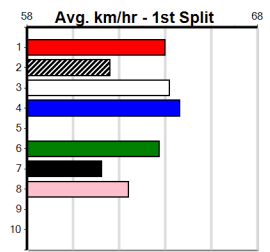

WARRNAMBOOL RACE 13

Distance: 390m, Race Type: Grade 5, Total Prizemoney: $2,925
1st: $1,950, 2nd: $600, 3rd: $300, 4th: $75

WESTERN BALE (1) will find this easier than his recent racing and he is drawn to make every post a winner. TAPERING OFF (3) is better than his form indicates and he will get a nice run through mid race. SAINT MADIX (8) can run a cheeky race

Watchdog Tips: 1 3 8 7 Bet: Win 1

Western Bale (NSW) [5] Drops in class, drawn to lead, hard to reel in $2.80
BK Dog Jan-22 Sire: BARCIA BALE Dam: WELSLY BALE
Owner(s): A Gurry
Winning Distances: < 300m (0) 300 - 399m (2) 400 - 499m (1) 500 - 599m (0) 600 - 699m (0) > 700m (0)
Winning Weights: 36.0(1) 36.1(1) 36.3(1)
7th (4) 35.9 400 GEL R10 28-Jun-24 23.08 22.38 10.00 SERIAL STICKER (22.38) M/78 . . . 8.68 $20.90 X67
1st (1) 36.1 395 TRA R9 05-Jul-24 22.25 21.86 0.25L PAW MANNY (22.26) M/411 . . . 3.83 $4.90 X67
3rd (4) 36.1 410 HOR R11 09-Jul-24 23.95 22.97 6.50L PAW YONDER (23.52) M/43 . . . 10.62 $1.30 X67
7th (2) 36.1 410 HOR R9 16-Jul-24 24.24 23.34 11.00 ORIENTAL OPHELIA (23.47) S/76 . . . 10.77 $9.20 5
5th (6) 36.4 435 SLE R11 11-Aug-24 25.13 24.42 4.50L ONLY PHONES (24.82) M/444 . . . 5.41 $10.20 5
5th (8) 36.6 410 HOR R10 27-Aug-24 24.13 23.09 8.00L GYPSY ORDAIN (23.59) S/55 . . . 10.91 $3.20 RW
7th (4) 36.8 390 WBL R7 09-Sep-24 23.46 22.33 12.00 FAR AWAY TEARS (22.66) S/87 . . . 9.09 $7.90 5
5th (2) 36.9 410 HOR R12 17-Sep-24 23.97 23.11 3.75L DASH OF SALLY (23.72) Q/34 . . . 10.60 $6.30 5
Last 3 wins NOT included above
1st (6) 36.3 410 HOR R1 09-Jan-24 23.45 23.12 4.50L WBLEC WHISPER (23.76) M/11 . . . SW . 10.41 $1.70 M
1st (2) 36.0 390 WBL R3 27-May-24 22.17 22.17 4.75L AINTREE RAMBLER (22.50) M/11 . . . 8.63 $1.60 7
Trainer: Andrea Gurry (Nhili)

Saint Milly [5] Every chance last time, may need it easier $7.50
BK Bitch Jan-21 Sire: ASTON KIMETTO Dam: MISS LAVA
Owner(s): P Byrne
Winning Distances: < 300m (0) 300 - 399m (1) 400 - 499m (2) 500 - 599m (3) 600 - 699m (0) > 700m (0)
Winning Weights: 27.9(1) 28.2(1) 28.6(2) 29.3(1) 29.5(1)
8th (3) 29.0 390 WBL R12 05-Aug-24 23.47 22.42 13.00 SEANCE SAM (22.60) M/88 . . . 9.37 $38.40 5
5th (2) 29.1 390 WBL R12 20-Aug-24 23.11 22.30 9.00L VANS TURBO (22.51) M/65 . . . 9.11 $29.50 5
6th (5) 29.1 390 WBL R12 26-Aug-24 23.38 22.46 8.50L BREAKWALL (22.81) S/56 . . . 9.21 $47.20 5
5th (4) 29.8 390 WBL R13 16-Sep-24 23.28 22.61 9.50L MOONLIGHT SID (22.65) M/55 . . . 9.27 $68.80 5
4th (5) 29.5 390 WBL R13 23-Sep-24 23.02 22.47 8.00L DIVA DAVINA (22.47) M/54 . . . 9.10 $173.30 5
6th (7) 29.7 390 WBL R13 30-Sep-24 23.18 22.34 10.00 AGGREGATE (22.51) S/76 . . . 9.12 $90.20 5
5th (5) 29.6 390 WBL R13 07-Oct-24 23.36 22.32 7.50L HARTLAND DUKE (22.84) M/85 . . . 9.20 $168.70 5
2nd (5) 29.6 390 WBL R4 14-Oct-24 22.98 22.43 2.00L KOUTAKI (22.85) Q/43 . . . 8.91 $26.00 5
Last 3 wins NOT included above
1st (3) 28.6 512 MTG R7 28-Sep-23 30.67 30.29 0.75L CAWBOURNE BAXTER (30.7 0 4.52 $18.00 RWF
1st (2) 29.5 512 MTG R7 12-Oct-23 30.34 30.34 0.75L CAWBOURNE GIA (30.40) 4.54 $3.50 RW
1st (4) 29.3 400 MTG R5 18-Jan-24 23.67 23.19 3.75L WICKHAM (23.94) 0 SAMP 11.28 $19.00 RW
Trainer: Connor Byrne (Koroit)