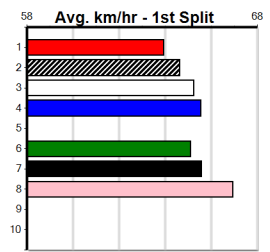

RSN GREY AREAS - WEDNESDAY AND FRIDAY

Distance: 390m, Race Type: Grade 5, Total Prizemoney: $2,925
1st: $1,950, 2nd: $600, 3rd: $300, 4th: $75

SUPER SEQUIOA (4) led for a long way at Geelong last time and he will find this a lot easier.
LEGGETT BALE (1) was brilliant here two runs back and he just needs to step on terms, while
CRUISING JAMIE (2) is showing plenty of promise.

Watchdog Tips:

4

1

2

3

Bet:

Win 4

LEGGETT BALE (NSW)[5] Brilliant effort two runs back, well drawn, danger $3.60
Owner(s): B Wheeler
Winning Distances: < 300m (0) 300 - 399m (1) 400 - 499m (4) 500 - 599m (0) 600 - 699m (0) > 700m (0)
Box History table and Prizemoney details.

CRUISING JAMIE [5] Shows promise, pace to burn, can threaten $5.00
Owner(s): J Mcdowall
Winning Distances: < 300m (0) 300 - 399m (1) 400 - 499m (1) 500 - 599m (1) 600 - 699m (0) > 700m (0)
Box History table and Prizemoney details.

ASTON MAI TAI [5] Eye catching run last time, may be value $10.00
Owner(s): R Borda
Winning Distances: < 300m (0) 300 - 399m (3) 400 - 499m (0) 500 - 599m (0) 600 - 699m (0) > 700m (0)
Box History table and Prizemoney details.

SUPER SEQUIOA [5] Smartly placed at Geelong, can lead throughout $3.00
Owner(s): G Collins
Winning Distances: < 300m (0) 300 - 399m (1) 400 - 499m (2) 500 - 599m (0) 600 - 699m (0) > 700m (0)
Box History table and Prizemoney details.

*** VACANT BOX ***
Owner(s):
Winning Distances: < 300m (0) 300 - 399m (0) 400 - 499m (0) 500 - 599m (0) 600 - 699m (0) > 700m (0)
Winning Weights:
Trainer:
Box History

1

2

3

4

5