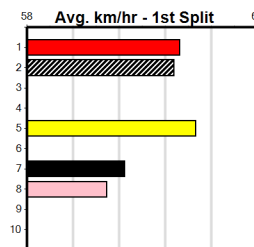

3

5:42PM

(VIC time)

Distance: 390m, Race Type: Maiden, Total Prizemoney: $2,535
1st: $1,680, 2nd: $520, 3rd: $260, 4th: $75

GINA RHODE (1) has turned in some nice performances to date and she is drawn to make every post a winner. SUPER SEQUIN (5) was far from disgraced at Horsham and she will be prominent throughout. MIDDLE EARTH (8) was far from disgraced last time

Watchdog Tips: 1 5 8 7 Bet: Box Trifecta 1,5,7,8 ($10 for 41.67%)

Main race card table with columns: Form Box, Wgt, Dist, Track, Date, Time, BON, Margin, 1st/2nd (Time), PIR, Checked, Comment, W/R, Split 1, S/P, Grade. Includes detailed entries for GINA RHODE, ALIIR, VACANT BOX, ASTON CHIANTI, and SUPER SEQUIN, each with a Box History table and prize information.