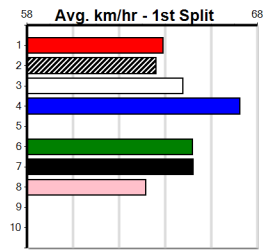

WOOD MOTORCYCLE & MOWER

Distance: 390m, Race Type: Grade 7, Total Prizemoney: $2,925
1st: $1,950, 2nd: $600, 3rd: $300, 4th: $75

TINKER LEE (7) has been smartly placed in his past four and he will turn for home with a nice break. CINDY'S FIRE (6) has been placed in four of five here and he will be prominent throughout. DELL MISTER (4) can show good early burn

Watchdog Tips: 7 6 4 3 Bet: Win 7

LENA RHODE [7] Still learning, will need to lead, place best $4.60
LTF Bitch Feb-23 Sire: FERAL FRANKY Dam: DELTA RHODE
Owner(s): N McCullagh
Trainer: Norman McCullagh (Warrnambool)
Winning Distances: < 300m (0) 300 - 399m (1) 400 - 499m (0) 500 - 599m (0) 600 - 699m (0) > 700m (0)
Winning Weights: 32.0(1)
7th (3) 32.6 390 WBL R1 19-Sep-24 23.28 22.11 13.00 MINI MILKY (22.43) M/74 9.14 $7.10 M
1st (2) 32.0 390 WBL R1 26-Sep-24 22.62 22.14 2.00L BELAIR BETTY (22.75) Q/11 8.79 $7.40 M
7th (7) 32.2 390 WBL R9 10-Oct-24 23.21 21.87 13.00 INGA BUDDY (22.33) M/67 9.02 $16.10 7

ROCKING ROXY [7] Another front runner, too much pace either side $9.00
BK Bitch Jan-22 Sire: ALLEN DEED Dam: FLO LAVA
Owner(s): K Howard
Trainer: Kurt Howard (Woolsthorpe)
Winning Distances: < 300m (0) 300 - 399m (0) 400 - 499m (1) 500 - 599m (0) 600 - 699m (0) > 700m (0)
Winning Weights: 28.6(1)
2nd (5) 28.7 450 BAL R1 07-Jul-24 26.01 25.42 0.50L NAILED IT (25.98) Q/123 6.71 $4.70 T3-M
5th (5) 28.7 390 WBL R1 11-Jul-24 23.33 21.94 13.00 ALL TALKER (22.47) M/88 9.44 $3.80 M
4th (2) 28.5 390 WBL R1 01-Aug-24 22.90 21.93 7.50L AUSSIE ZAC (22.39) M/46 9.00 $6.10 M
1st (8) 28.6 410 HOR R1 17-Aug-24 23.89 23.09 5.50L DECODED (24.27) Q/11 10.42 $10.50 M
7th (4) 29.0 450 WBL R5 22-Aug-24 26.07 24.98 11.00 PAW OSWALD (25.35) M/788 6.94 $75.70 X67
2nd (1) 29.0 450 BAL R5 01-Sep-24 26.28 25.55 11.00 BLACK EMU (25.55) M/352 6.79 $7.20 T3-7
3rd (3) 28.8 410 HOR R10 15-Sep-24 23.94 23.03 4.00L WISDOM BALE (23.67) Q/33 10.73 $2.90 7
6th (2) 28.4 390 WBL R9 10-Oct-24 23.05 21.87 11.00 INGA BUDDY (22.33) M/56 9.02 $31.40 7

SQUEEGEE'S RIDE [7] Far from disgraced last time, must keep safe $8.00
RBD Dog Jan-23 Sire: ASTON RUPEE Dam: FUGACIOUS
Owner(s): V Lenehan
Trainer: Trent Blacker (Mitchell Park)
Winning Distances: < 300m (0) 300 - 399m (0) 400 - 499m (1) 500 - 599m (0) 600 - 699m (0) > 700m (0)
Winning Weights: 30.3(1)
8th (5) 30.3 410 HOR R1 10-Sep-24 24.14 22.93 7.50L TYCOON JILL (23.62) M/77 10.75 $24.50 M
1st (2) 30.3 410 HOR R1 15-Sep-24 23.80 23.03 2.50L NAUGHTY NORM (23.97) M/11 10.44 $5.40 M
2nd (1) 30.3 410 HOR R10 21-Sep-24 23.82 23.33 0.10L PYRENEES CHATEAU (23.82) M/11 10.56 $2.70 7
6th (6) 30.7 390 BAL R10 30-Sep-24 23.43 22.39 15.00 RUXTON SHINE (22.39) M/56 V5 8.77 $12.80 T3-7
2nd (5) 30.0 390 WBL R9 10-Oct-24 22.62 21.87 4.25L INGA BUDDY (22.33) Q/22 8.81 $23.00 7