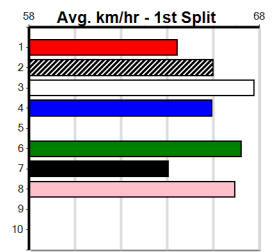

Watchdog Tips: 8 3 1 6 Bet: Win 8

Table with columns: Form Box, Wgt, Dist, Track, Date, Time, BON, Margin, 1st/2nd (Time), PIR, Checked, Comment, W/R, Split 1, S/P, Grade

PATRICE LASS [5] Bkls
RBD Bitch Apr-21
Owner(s): K Mugavin
Winning Distances: < 300m (0) 300 - 399m (2) 400 - 499m (3) 500 - 599m (0) 600 - 699m (0) > 700m (0)
Winning Weights: 27.6(2) 27.8(1) 28.0(1) 28.2(1)
1st (5) 28.0 390 WBL R10 19-Feb-24 22.46 22.26 1.75L WHIRLWIND FIRE (22.58) Q/11 8.59 \$6.00 5
2nd (7) 27.8 390 WBL R8 26-Feb-24 23.30 21.94 6.00L STRIKING HOLLY (22.91) S/53 9.25 \$3.70 5
2nd (3) 28.0 390 WBL R10 04-Mar-24 22.64 22.36 4.00L SCOTT TO BURN (22.36) M/52 8.89 \$7.10 5
5th (8) 29.3 410 HOR R10 21-Jul-24 23.94 23.19 6.00L NARINGAL MATE (23.52) M/55 10.79 \$18.60 5
2nd (7) 29.5 400 MTG R6 28-Jul-24 23.33 22.88 1.75L GYPSY CHICK (23.20) 10.90 \$11.00 5
5th (2) 29.3 390 WBL R10 01-Aug-24 22.57 21.93 9.50L LEKTRA TONY (21.93) M/54 8.98 \$24.50 5
6th (1) 28.8 390 WBL R11 22-Aug-24 22.49 21.96 8.00L ASTON SHEERAN (21.96) M/54 8.81 \$26.90 5
2nd (6) 29.3 390 WBL R3 10-Oct-24 22.31 21.87 4.75L MYRNIONG STORM (21.99) M/42 8.78 \$36.30 X45
Last 3 wins NOT included above
1st (1) 27.8 400 MTG R4 13-Aug-23 23.56 23.07 4.00L JUDICIARY (23.84) 0 11.03 \$1.60 6
1st (4) 27.6 400 MTG R12 27-Aug-23 23.40 23.03 0.75L CADILLAC GIRL (23.45) 10.98 \$7.00 5
1st (1) 28.2 390 WBL R12 29-Jan-24 22.35 22.10 4.50L PULL START PUMBA (22.66) Q/11 8.64 \$2.90 5