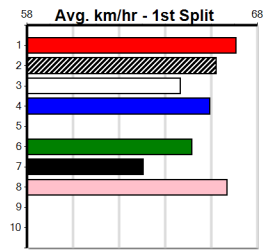

HAPPY BIRTHDAY MIA MCHAFFIE

Distance: 390m, Race Type: Grade 5, Total Prizemoney: $2,925
1st: $1,950, 2nd: $600, 3rd: $300, 4th: $75

DIVA ERADICATOR (6) is far better than her past few runs and she will appreciate the drop in class.
CRUISIN' CHERRY (8) was never headed two runs back and she will give a great sight once again.
STRESS TEST (7) is more than capable.

Watchdog Tips: 6 8 7 1 Bet: Win 6

ESPECIAL DIGGER [5] Good early burn, drops in class, may be value $6.50
RF Bitch Jul-20 Sire: ORSON ALLEN Dam: ANTARCTIC LASS
Owner(s): P Knott
Winning Distances: < 300m (0) 300 - 399m (4) 400 - 499m (3) 500 - 599m (0) 600 - 699m (0) > 700m (0)
Winning Weights: 26.9(2) 27.0(1) 27.5(1) 27.9(1) 28.0(1) 28.1(1)
4th (1) 27.5 350 HVL R6 09-Aug-24 19.88 19.57 3.00L PERFECT SAL (19.67) M/3 . . . 6.65 $7.30 T3-5
8th (6) 28.5 350 HVL R6 16-Aug-24 19.95 19.37 5.50L CYCLONE WILL (19.57) M/2 . . . 6.58 $25.70 T3-5
2nd (2) 28.5 400 GEL R5 03-Sep-24 23.02 22.31 1.75L CARLETON STORY (22.91) M/22 . . . 8.50 $3.40 5
4th (4) 28.6 400 GEL R3 10-Sep-24 22.95 22.54 3.5L FERGUS BALE (22.72) M/34 . . . 8.53 $10.20 5
8th (4) 28.2 350 HVL R4 19-Sep-24 20.18 19.49 8.50L HARD PRESS (19.59) M/8 . . . 6.82 $25.40 T3-5
1st (7) 28.0 400 WGL R4 26-Sep-24 22.85 22.85 2.25L BRAEMAR ELSIE (23.01) M/11 . . SW . 8.37 $2.30 T3-5
4th (3) 27.6 400 WGL R5 01-Oct-24 22.99 22.65 5.00L ASTON BAHT (22.65) M/33 . . . 8.48 $24.10 5
6th (8) 27.9 450 SHP R5 07-Oct-24 26.03 25.40 5.50L ESPECIAL PIP (25.68) M/214 . . . 6.64 $12.70 VET
Last 3 wins NOT included above
1st (5) 27.5 400 GEL R12 02-Apr-24 22.98 22.50 1.00L MAN OF FIRE (23.03) Q/11 . . . 8.48 $13.00 5
1st (8) 27.9 300 MBS R6 16-Apr-24 16.94 16.74 5.00L LAST ICEBERG (17.29) 0 . SAMP . 4.49 $1.30 6
1st (8) 28.1 390 WBL R10 22-Apr-24 22.32 22.06 3.75L KING KABOOM (22.57) M/11 . . SW . 8.58 $2.70 SH
Trainer: Elise Knott (Carnegie)

DEADLY DAVE [5] Beaten in both runs here, place claims best $7.50
F Dog Sep-21 Sire: BERNARDO Dam: CLOSE ENOUGH
Owner(s): R Taylor
Winning Distances: < 300m (0) 300 - 399m (0) 400 - 499m (3) 500 - 599m (0) 600 - 699m (0) > 700m (0)
Winning Weights: 33.2(1) 33.5(1) 34.7(1)
6th (8) 33.7 390 WBL R4 16-May-24 22.53 21.89 9.50L BLACKPOOL SLADE (21.89) M/55 . . . 8.99 $12.00 6G
4th (1) 34.5 410 HOR R3 21-May-24 23.70 23.21 7.00L KIRWAN (23.24) M/33 . . . 10.55 $5.60 6G
4th (1) 33.2 410 HOR R10 27-Aug-24 23.76 23.09 2.50L GYPSY ORDAIN (23.59) M/22 . . SW . 10.60 $11.10 RW
1st (4) 33.2 410 HOR R3 03-Sep-24 23.53 23.05 0.50L FOLLOW THE SUN (23.56) Q/11 . . . 10.34 $12.20 X67
6th (3) 32.7 410 HOR R12 15-Sep-24 24.07 23.03 10.00 FABIO GIBLET (23.40) M/55 . . . 10.44 $20.40 5
2= (3) 32.7 410 HOR R11 24-Sep-24 23.59 22.93 6.00L PAW VARNER (23.19) M/22 . . . 10.44 $6.80 5
5th (3) 32.7 410 HOR R4 01-Oct-24 23.73 22.85 7.50L OUR FABIO (23.22) M/63 . . . 10.41 $8.60 5
6th (4) 32.7 410 HOR R12 08-Oct-24 24.17 23.26 6.00L MRS. ESHAY (23.76) M/64 . . . 10.74 $4.50 5
Last 3 wins NOT included above
1st (3) 33.5 410 HOR R1 01-Aug-23 23.64 22.90 0.50L BINDY BOO (23.66) M/11 . . SW . 10.43 $4.50 M
1st (8) 34.7 410 HOR R2 14-Nov-23 23.40 22.83 0.10L WEBLEC WHISTLER (23.41) M/21 . . SW . 10.33 $6.90 X67
Trainer: Robert Taylor (Warracknabeal)