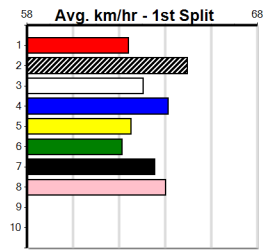

SPORTSBET SAME RACE MULTI

Distance: 390m, Race Type: Grade 6, Total Prizemoney: $2,925
1st: $1,950, 2nd: $600, 3rd: $300, 4th: $75

RUBY'S SHOW (4) owns a slick 22.17 PB here and she will find this easier than her most recent racing. MISCHIEF MATE (2) has a good record here to date and he will be prominent throughout. IAN BALE (6) is another with a solid record here

Watchdog Tips: 4 2 6 8 Bet: Win 4

Form Box Wgt Dist Track Date Time BON Margin 1st/2nd (Time) PIR Checked Comment W/R Split 1 S/P Grade
BELAIR BETTY [6] Racing well but can miss the kick, prefer others $10.00
Owner(s): G Wickham
Winning Distances: < 300m (0) 300 - 399m (1) 400 - 499m (1) 500 - 599m (0) 600 - 699m (0) > 700m (0)
Winning Weights: 28.1(1) 28.3(1)
6th (2) 27.7 450 WBL R3 12-Sep-24 26.09 25.32 8.50L INFRA ROCK (25.51) M/666 . . . . 7.15 $22.00 M
6th (8) 27.7 450 WBL R3 19-Sep-24 26.37 25.20 12.00 REUBEN HILL (25.56) S/866 . . . . 6.91 $68.80 MH
4th (1) 28.2 450 WBL R2 23-Sep-24 26.56 25.56 11.00 CONDAH EXPRESS (25.83) M/554 . . . . 6.97 $6.00 M
2nd (6) 27.9 390 WBL R1 26-Sep-24 22.75 22.14 2.00L LENA RHODE (22.62) S/54 . . . . 9.05 $25.00 M
1st (2) 28.1 390 WBL R1 30-Sep-24 22.87 22.34 1.00L LEGALLY BLONDE (22.93) S/64 . . SW . . 9.16 $3.30 M
6th (8) 27.7 390 WBL R10 03-Oct-24 22.64 21.93 7.50L WALTZING BUSTER (22.14) S/88 . . . W 9.05 $18.30 X67H
2nd (7) 28.3 450 WBL R7 07-Oct-24 25.89 25.58 0.75L BOB DEEDS (25.85) M/32 . . . . 6.92 $17.70 X67
1st (5) 28.3 450 WBL R7 14-Oct-24 25.92 25.74 1.00L PAW TEMPE (25.97) M/422 . . . . 6.84 $6.90 X67
Last 3 wins NOT included above
Prize Best $3670.00
Starts 22.64(8)-3/10/24
Trk/Dts 13-2-3-1
APM 8-1-2-1 3358

MISCHIEF MATE [6] Good early burn, getting stronger, main danger $3.60
Owner(s): D Keane
Winning Distances: < 300m (0) 300 - 399m (2) 400 - 499m (0) 500 - 599m (0) 600 - 699m (0) > 700m (0)
Winning Weights: 33.6(1) 33.8(1)
5th (8) 33.3 390 WBL R3 05-Aug-24 23.10 22.42 5.50L FINNIS BALE (22.71) S/43 . . . . 8.89 $5.60 7
3rd (7) 33.6 390 WBL R3 12-Aug-24 22.84 22.25 6.50L PAW VARNER (22.41) M/22 . . . . 8.82 $23.50 7
3rd (4) 33.3 390 BAL R12 23-Aug-24 22.71 22.19 7.50L ASTON KING (22.19) M/22 . . . . 8.70 $13.30 7
5th (1) 33.4 390 WBL R1 29-Aug-24 22.50 22.08 3.5L OUR MATE BEAR (22.26) Q/11 . . . . 8.68 $12.50 7
3rd (3) 33.8 390 BAL R3 06-Sep-24 23.19 22.42 7.50L ONE HAND CLAP (22.67) M/43 . . SW . . 8.80 $10.80 7
2nd (2) 33.8 390 WBL R9 12-Sep-24 22.52 21.89 1.25L JUST BELIEVE (22.43) M/11 . . . . 8.68 $12.50 7
1st (8) 33.8 390 WBL R9 19-Sep-24 22.70 22.11 1.00L OCEAN SHARNI (22.76) M/11 . . SW . . 8.75 $8.40 7
3rd (8) 34.0 390 WBL R11 26-Sep-24 22.56 22.14 6.00L ASTON KING (22.14) S/33 . . . . 8.70 $14.10 6G
Last 3 wins NOT included above
1st (2) 33.6 390 WBL R2 22-Jul-24 22.52 22.22 2.50L HARDSTYLE RUBY (22.68) Q/21 . . SW . . 8.79 $5.70 M
Prize Best $4545.00
Starts 22.50(1)-29/8/24
Trk/Dts 12-2-1-4
APM 10-2-1-2 3839