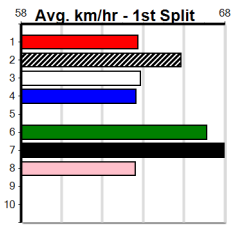

PARKER PUMPS

Distance: 460m, Race Type: Grade 5, Total Prizemoney: $2,925
1st: $1,950, 2nd: $600, 3rd: $300, 4th: $75

9

9:49PM
(VIC time)

Watchdog Tips: **0 0 0 0** Bet: **.**

Form Box Weight Dist Track Date Time BON Margin 1st/2nd (Time) PIR Checked Comment W/R Split 1 S/P Grade

1 CAMP FIRE [5]

WBD D Dec-21 MY REDEEMER BOQUILLA

Trainer: John Barbara (Exford)

F (3)	33.8	525	MEA	R10	10-Aug-24	0.00	29.91	.MATT LOCH (30.15)	M/56	.	V5	.	5.18	$9.70	5
2nd (3)	34.2	460	GEL	R6	28-Sep-24	25.67	25.58	1.25LMEPUNGA OLLIE (25.59)	M/533	.	.	.	6.69	$16.90	X45
3rd (8)	34.4	450	BAL	R8	02-Oct-24	25.42	25.12	1.00LGUNAI WIZARD (25.35)	S/654	.	.	.	6.78	$3.10	X45
4th (3)	34.6	525	MEA	R9	12-Oct-24	30.60	29.95	6.50LSPRING COIN (30.18)	M/6774	.	.	.	5.20	$2.70	5

Owner(s): M Carter

Winning Boxes

1	2	3	4	5	6	7	8
1	1	1	1	3			
Prize	$51,100.00						
Best	25.67						
Starts	37-8-5-10						
Trk/Dst	6-1-1-1						
APM	$10088						

2 MOCK FISH [5]

BK D May-22 KOBLENZ SUMMER NIGHTS

Trainer: George Borg (Maryborough)

3rd (6)	34.1	450	BAL	R7	24-Jul-24	25.41	25.21	3.00LASTON FANTASTIC (25.21)	S/733	.	.	.	6.79	$5.00	X45
1st (4)	33.9	350	HVL	R6	25-Aug-24	18.96	18.71	5.00LMEPUNGA OLLIE (19.31)	M/1	.	.	.	6.46	$2.80	X45
1st (2)	33.9	425	BEN	R7	27-Sep-24	23.63	23.60	3.25LLETHAL AVENGER (23.84)	S/111	.	SW	.	6.48	$1.70	FFA
2nd (7)	34.1	425	BEN	R5	05-Oct-24	23.73	23.52	1.5LZEUS THUNDERBOLT (23.64)	S/433	.	.	.	6.53	$3.80	SH

Owner(s): Sunny Saints (SYN), M Crowe, P Crowe

Winning Boxes

1	2	3	4	5	6	7	8
4	3		2				
Prize	$38,185.00						
Best	FSH						
Starts	18-9-4-2						
Trk/Dst	0-0-0-0						
APM	$19538						

3 AUSSIE SUPREME [5]

RF D Oct-21 AUSSIE INFRARED DOUBLE SUPREME

Trainer: Tony Tufo (Labertouche)

1st (8)	33.4	400	GEL	R12	20-Sep-24	22.79	22.35	0.50L TINKER GOOSE (22.83)	S/22	.	.	.	8.55	$3.70	5
3rd (2)	33.3	460	GEL	R6	28-Sep-24	25.71	25.58	1.75LMEPUNGA OLLIE (25.59)	S/422	.	.	.	6.69	$32.00	X45
7th (2)	33.4	515	SAN	R12	03-Oct-24	30.30	29.38	10.00LBARBIE ZEAL (29.62)	M/6667	.	.	.	5.22	$5.20	5
6th (1)	33.6	460	WGL	R8	11-Oct-24	26.70	25.95	11.00LNO MORE GAMES (25.95)	S/666	.	.	.	6.72	$2.30	X45

Owner(s): T Tufo

Winning Boxes

1	2	3	4	5	6	7	8
1	1		1	1	1	1	2
Prize	$30,751.88						
Best	25.71						
Starts	41-8-11-6						
Trk/Dst	1-0-0-1						
APM	$12488						

4 GAYLE BALE (NSW)[5]

BK B Nov-21 DYNA VILLA HADEEL BALE

Trainer: Mark Delbridge (Balliang)

5th (2)	28.7	390	BAL	R12	25-Sep-24	23.02	22.31	7.00LGAS LANTERN (22.55)	M/65	.	.	.	8.55	$11.40	X34
2nd (2)	28.5	435	SLE	R6	29-Sep-24	24.60	24.44	1.25LFUNNY OLD FELLOW (24.53)	M/111	.	.	.	5.20	$8.60	X34
8th (8)	28.5	435	SLE	R6	06-Oct-24	25.11	24.16	14.00LDR. QUEENIE (24.16)	S/686	.	.	.	5.29	$3.40	4
1st (2)	28.8	390	BAL	R5	09-Oct-24	22.09	22.06	2.75LBOURKE (22.26)	M/22	.	.	.	8.46	$3.00	5

Owner(s): B Wheeler

Winning Boxes

1	2	3	4	5	6	7	8
3		2		4	3	3	
Prize	$37,607.50						
Best	26.30						
Starts	52-15-7-10						
Trk/Dst	2-0-0-0						
APM	$16082						

5 *** VACANT BOX ***

Trainer:
Owner(s):

Winning Boxes

1	2	3	4	5	6	7	8
2	4	1	1		1		
Prize	$66,295.00						
Best	25.80						
Starts	33-9-5-6						
Trk/Dst	2-0-1-0						
APM	$7330