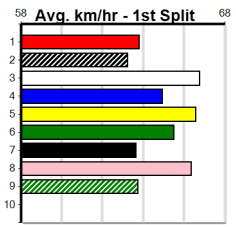

SPORTSBET (1-4 WINS) HT2

Distance: 460m, Race Type: Restricted Win Heat, Total Prizemoney: $2,925
1st: $1,950, 2nd: $600, 3rd: $300, 4th: $75

Watchdog Tips:

0 0 0 0

Bet:

Main race listing table with columns for Form, Box, Weight, Dist, Track, Date, Time, BON, Margin, 1st/2nd (Time), PIR, Checked, Comment, W/R, Split 1, S/P, Grade. Includes race details for 10 races (PAW UCOLTA, REIKO DUSTY, FROG MARCH, PAW MANTRA, MEPUNGA ROCKY, MISS PATSY, PAW WINCEY, REANNA'S PRIDE, PAW XENA, and NO RESERVE).