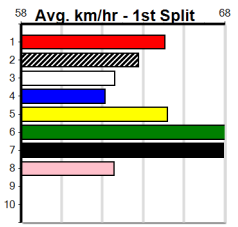

10
10:07PM
(VIC time)

MILLERS MUZZLES (1-3 WINS)

Distance: 400m, Race Type: Restricted Win, Total Prizemoney: $2,925
1st: $1,950, 2nd: $600, 3rd: $300, 4th: $75

Watchdog Tips: **0** **0** **0** **0** Bet: .