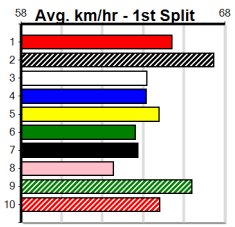

Geelong

GEELONG PRINTING

Distance: 400m, Race Type: Grade 5, Total Prizemoney: $2,925
1st: $1,950, 2nd: $600, 3rd: $300, 4th: $75

12

10:54PM

(VIC time)

Watchdog Tips: **0** **0** **0** **0** Bet: