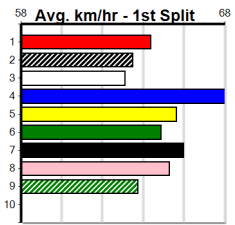

SPORTSBET (1-4 WINS) HT1

Distance: 460m, Race Type: Restricted Win Heat, Total Prizemoney: $2,925
1st: $1,950, 2nd: $600, 3rd: $300, 4th: $75

2

7:20PM
(VIC time)

Watchdog Tips: **0** **0** **0** **0** Bet: .