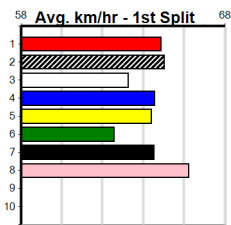

Watchdog Tips:

0 0 0 0

Bet:

Form	Box	Weight	Dist	Track	Date	Time	BON	Margin	1st/2nd (Time)	PIR	Checked	Comment	W/R	Split 1	S/P	Grade

1 TIME TO PROPHET [5]																	Winning Boxes							
BK D Mar-22 MY REDEEMER HEADSPACE																	1 2 3 4 5 6 7 8							
Trainer: Julie-anne Hopper (Werribee)																	2 | 1 | 2							
5th (2) 31.0 450 BAL R7 28-Aug-24 25.78 25.32 6.50LATTOOED (25.32) S/555 . . . . 6.86 $12.40 5H																	Prize Best $10,230.00							
7th (8) 31.1 460 GEL R10 06-Sep-24 26.39 25.59 6.50LMATER PABLO (25.94) M/477 . . . . 6.69 $23.60 X45																	Starts 26.28							
8th (2) 31.4 390 WBL R12 19-Sep-24 23.12 22.11 14.00LZERO KILLER (22.19) M/88 . . . . 9.08 $6.60 5																	Trk/Dst 19-5-2-3							
2nd (4) 31.2 450 BAL R6 14-Oct-24 25.76 25.41 3.25LBACK TO SCRATCH (25.54) M/235 . . . . 6.60 $4.60 T3-5																	APM 2-0-0-1							
Owner(s): J Hopper																	$4803							

2 PAW REX (NSW)[5]																	Winning Boxes							
BE D Jan-23 BERNARDO DYNA GARNER																	1 2 3 4 5 6 7 8							
Trainer: Mark Delbridge (Balliang)																	1 | 3 | 1 | 1							
8th (3) 31.5 460 GEL R7 13-Sep-24 26.76 25.59 17.00LORLI BALE (25.60) M/556 . . . . 6.88 $6.60 X45																	Prize Best $11,730.00							
5th (3) 31.6 450 BAL R8 18-Sep-24 25.70 25.18 7.50LFIFTY SHORT (25.18) M/565 . . . . 6.67 $9.70 X45																	Starts 26.76							
1st (3) 31.7 450 BAL R6 25-Sep-24 25.61 25.40 1.00LSWIFT VODKA (25.67) M/422 . . . . 6.66 $2.90 5																	Trk/Dst 11-6-0-0							
8th (4) 31.6 460 GEL R9 04-Oct-24 27.10 25.69 17.00LVERDI (25.92) M/478 . . . . 6.67 $6.20 X45																	APM 2-0-0-0							
Owner(s): B Wheeler																	$8658							

3 SHANLYN SCOUT [5]																	Winning Boxes							
BE D May-21 SENNACHIE SHANLYN GEORGIE																	1 2 3 4 5 6 7 8							
Trainer: Lisa Delbridge (Balliang)																	1 | 1 | 1 | 1 | 1 | 1							
3rd (6) 32.5 410 HOR R10 17-Sep-24 23.47 23.11 5.50LNATALIE BALE (23.11) M/45 . . SW . . 10.52 $2.70 5																	Prize Best $33,150.63							
4th (4) 32.9 410 HOR R9 24-Sep-24 23.66 22.93 3.00LNUMEROUS (23.47) M/77 . . . . 10.78 $3.60 5H																	Starts 25.87							
2nd (6) 32.9 460 GEL R10 04-Oct-24 25.96 25.69 1.00LXOEL BALE (25.90) M/752 . . . . 6.80 $4.50 5																	Trk/Dst 51-6-14-12							
2nd (1) 33.0 450 BAL R8 09-Oct-24 25.22 25.19 0.50LZIPPING MINAJ (25.19) M/222 . . . . 6.63 $12.30 X45																	APM 3-0-1-1							
Owner(s): L Larsen																	$9080							

4 ASTON RECORD [5]																	Winning Boxes							
BK D Jun-22 ASTON RUPEE ASTON OPAL																	1 2 3 4 5 6 7 8							
Trainer: Benjamin Magri (Avalon)																	1 | 1 | 1 | 1 | 1							
1st (5) 33.9 460 GEL R5 10-Sep-24 25.78 25.68 6.50LBIG BOY COOPER (26.23) Q/211 . . . . 6.60 $2.40 6G																	Prize Best $5,570.00							
3rd (3) 33.4 525 MEA R4 28-Sep-24 30.46 29.60 1.75LSIMPLY STYLISH (30.35) M/5333 . . . . 5.17 $2.50 5																	Starts 25.78							
4th (7) 33.7 450 WBL R8 03-Oct-24 25.98 25.02 14.00LDASH OF WHISKY (25.02) M/344 . . V0 . . 6.83 $5.70 RWH																	Trk/Dst 12-3-1-2							
5th (6) 33.8 450 BAL R12 09-Oct-24 25.83 25.19 5.50LSPRITELY SIAN (25.45) M/224 . . . . 6.65 $13.40 5H																	APM 1-1-0-0							
Owner(s): R Borda																	$3446