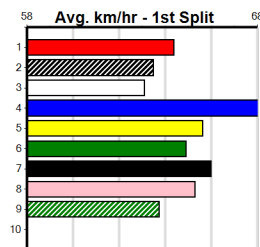

Last 3 wins NOT included above

6

7

8

9

10

SPORTSBET (1-4 WINS) HT1

Distance: 460m, Race Type: Restricted Win Heat, Total Prizemoney: \$2,925
1st: \$1,950, 2nd: \$600, 3rd: \$300, 4th: \$75