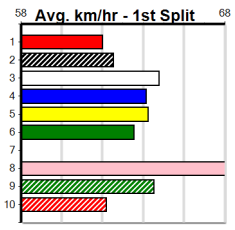

MR HUMMER LIMOS (1-2 WINS)

Distance: 300m, Race Type: Tier 3 - Restricted Win, Total Prizemoney: $1,530
1st: $1,000, 2nd: $320, 3rd: $160, 4th: $50

Watchdog Tips: 0 0 0 0 Bet:

Main race results table with columns: Form, Box, Weight, Dist, Track, Date, Time, BON, Margin, 1st/2nd (Time), PIR, Checked, Comment, W/R, Split 1, S/P, Grade. Includes race details for 10 races (1-10) such as REGAL PHONIC, CHEWBACCA, NURSE ROSIE, ROOFTOP SHOUT, ATHENIAN GODDESS, URANA UNO, ARCHER EIGHT, JABBERWOCKY, ALL IN OLLIE, and PROVOCATION.

Winning Boxes for Race 1: REGAL PHONIC [6]. Columns: 1, 2, 3, 4, 5, 6, 7, 8. Prize Best: $3,010.00. Starts: 21-2-0-6. Trk/Dst: 7-1-0-4. APM: $1594.

Winning Boxes for Race 2: CHEWBACCA [7] Biks. Columns: 1, 2, 3, 4, 5, 6, 7, 8. Prize Best: $2,700.00. Starts: 20-1-3-4. Trk/Dst: 9-1-3-3. APM: $1736.

Winning Boxes for Race 3: NURSE ROSIE [7]. Columns: 1, 2, 3, 4, 5, 6, 7, 8. Prize Best: $4,380.00. Starts: 49-1-5-5. Trk/Dst: 14-0-1-2. APM: $1322.

Winning Boxes for Race 4: ROOFTOP SHOUT (QLD)[7]. Columns: 1, 2, 3, 4, 5, 6, 7, 8. Prize Best: $2,535.00. Starts: 10-1-2-2. Trk/Dst: 2-1-0-0. APM: $1478.

Winning Boxes for Race 5: ATHENIAN GODDESS [7]. Columns: 1, 2, 3, 4, 5, 6, 7, 8. Prize Best: $2,730.00. Starts: 8-1-1-3. Trk/Dst: 5-1-1-1. APM: $2616.

Winning Boxes for Race 6: URANA UNO [7]. Columns: 1, 2, 3, 4, 5, 6, 7, 8. Prize Best: $2,580.00. Starts: 6-1-1-1. Trk/Dst: 0-0-0-0. APM: $2244.

Winning Boxes for Race 7: ARCHER EIGHT (SA)[7]. Columns: 1, 2, 3, 4, 5, 6, 7, 8. Prize Best: $1,600.00. Starts: 4-1-1-0. Trk/Dst: 3-1-1-0. APM: $1600.

Winning Boxes for Race 8: JABBERWOCKY [7]. Columns: 1, 2, 3, 4, 5, 6, 7, 8. Prize Best: $1,680.00. Starts: 2-1-0-0. Trk/Dst: 1-1-0-0. APM: $1680.

Winning Boxes for Race 9: ALL IN OLLIE [6] Res. Columns: 1, 2, 3, 4, 5, 6, 7, 8. Prize Best: $3,935.00. Starts: 10-2-1-1. Trk/Dst: 2-1-0-0. APM: $2929.

Winning Boxes for Race 10: PROVOCATION [7] Res. Columns: 1, 2, 3, 4, 5, 6, 7, 8. Prize Best: $2,050.00. Starts: 12-1-2-1. Trk/Dst: 9-1-2-1. APM: $1274.