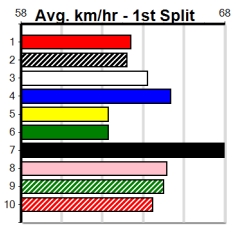

11

1:32PM

(VIC time)

Watchdog Tips:

0 0 0 0

Bet:

Form Box Weight Dist Track Date Time BON Margin 1st/2nd (Time) PIR Checked Comment W/R Split 1 S/P Grade

1 OLYMPIC HISTORY [5]										Winning Boxes																		
BK	D	Oct-21	BLUE MOON RISING	VALHALLA GIRL												1	2	3	4	5	6	7	8					
Trainer: Steven Van oirschot (Moe South)																												
2nd (2)		28.7	400	WGL	R3	12-Sep-24	23.07	22.86	3.00LPLAYBACK (22.86)					Q/11	.	.	.	.	.	8.38	$13.10	T3-6	Prize Best	$3,690.00				
7th (3)		28.6	400	WGL	R10	17-Sep-24	23.85	22.38	16.00LMY NAME'S EDEN (22.76)					M/66	.	.	.	.	.	8.92	$44.10	X67	Best	17.18				
5th (3)		28.4	400	WGL	R11	26-Sep-24	23.30	22.85	3.5LBON STAR (23.06)					M/11	.	.	.	.	.	8.38	$8.60	T3-RW	Starts	13-3-2-0				
1st (6)		28.1	300	HVL	R3	09-Oct-24	17.18	16.85	2.00LATHENIAN GODDESS (17.32)					.	.	.	.	.	.				Trk/Dst	2-1-0-0				
																				$10.90		X67	APM	$2688				
Owner(s): S Van oirschot																												

2 DAKODA SUNSET [5]										Winning Boxes																					
F	B	Feb-20	HONE IN	ZOLA ICON																				1	2	3	4	5	6	7	8
Trainer: Vivienne Arnett-dunlop (Seymour)																															
1st (8)		29.6	390	SHP	R4	08-Aug-24	22.62	22.32	0.50LCOFFEE AND CREAM (22.65)					M/43	.	.	.	.	.	8.74	$31.50	T3-5	Prize Best	$11,341.25							
4th (7)		29.6	390	SHP	R11	15-Aug-24	22.76	22.36	5.50LBRAVADO (22.41)					S/74	.	.	.	.	.	8.85	$12.10	5	Best	16.96							
7th (5)		29.5	350	HVL	R7	30-Aug-24	19.92	19.45	7.00LSWEET NUGGET (19.46)					M/5	.	.	.	.	.	6.80	$28.70	T3-5	Starts	61-6-7-7							
2nd (8)		30.0	350	HVL	R7	02-Oct-24	20.08	19.63	1.00LPURE PROMISE (20.03)					M/2	.	.	.	.	.	6.77	$18.50	5	Trk/Dst	19-3-2-2							
																							APM	$1709							
Owner(s): V Arnett-dunlop																															

3 DINOSAUR DEANO [5]										Winning Boxes																					
BD	D	Apr-22	AUSSIE INFRARED	SPEEDY BOSS																				1	2	3	4	5	6	7	8
Trainer: Patrick Newell (Wallan)																															
5th (2)		29.4	300	HVL	R8	19-Sep-24	17.20	16.83	2.75LTHAI BUTTERFLY (17.02)					M/8	.	.	.	.	.	4.13	$3.00	T3-5	Prize Best	$10,025.00							
6th (2)		29.7	390	SHP	R13	30-Sep-24	22.88	22.08	12.00LPHIL'S NO ANGEL (22.08)					S/76	.	.	.	.	.	8.88	$20.80	5	Best	16.91							
3rd (5)		30.2	300	HVL	R10	04-Oct-24	16.99	16.70	2.50LASIA (16.83)					S/6	.	.	.	.	.	4.02	$3.80	T3-5	Starts	34-5-7-7							
1st (1)		29.6	300	HVL	R11	11-Oct-24	17.06	16.95	3.00LSONIC CYCLONE (17.25)					S/7	.	.	.	.	.	4.07	$1.90	T3-5	Trk/Dst	15-5-4-3							
																							APM	$4635							
Owner(s): Barney Rubble syndicate (SYN), J Gordon, G Rudd, J Markham, W Telford, D Erdman, P Newell																															

4 OPEN HEAVEN (QLD)[5]										Winning Boxes																					
RF	D	Dec-20	BARCIA BALE	LANIS MORRIS																				1	2	3	4	5	6	7	8
Trainer: Kaylah Thorburn (Gormandale)																															
F (4)		30.5	400	WGL	R10	28-Mar-24	0.00	22.84	.HOOKED ON RED (22.93)					.	V5	.	.	.	.		$7.80	T3-5	Prize Best	$10,833.57							
7th (6)		29.9	435	SLE	R11	10-Apr-24	25.73	24.59	13.00LNO DOORS (24.88)					M/546	.	.	.	.	.	5.42	$15.10	5NP	Best	16.69							
8th (3)		31.0	300	HVL	R11	13-Sep-24	17.45	16.77	4.25LDESTINI SPITFIRE (17.15)					M/6	.	.	.	.	.	4.05	$4.20	T3-5	Starts	20-5-2-2							
1st (1)		30.6	300	HVL	R4	27-Sep-24	17.03	16.87	0.50LWHIZZER (17.05)					S/2	.	.	.	.	.	3.98	$9.20	T3-5	Trk/Dst	7-3-0-1							
																							APM	$1123							
Owner(s): DIVINE DREAM TWO (SYN), R Sinfield, B Sinfield, K Dodd