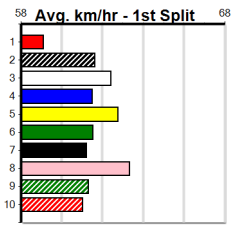

Healesville

VALE IAN BEATTIE

Distance: 300m, Race Type: Tier 3 - Grade 7, Total Prizemoney: $1,530
1st: $1,000, 2nd: $320, 3rd: $160, 4th: $50

9

12:54PM

(VIC time)

Watchdog Tips: 0 0 0 0 **Bet:** .