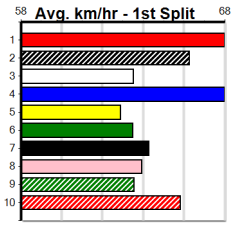

SPORTSBET GO THE BLUE DOG

Distance: 300m, Race Type: Grade 5 T3, Total Prizemoney: $1,530
1st: $1,000, 2nd: $320, 3rd: $160, 4th: $50

12
1:52PM
(VIC time)

Watchdog Tips: 0 0 0 0 Bet:

Main table containing 10 race entries (1-10) with columns for Form, Box, Weight, Dist, Track, Date, Time, BON, Margin, 1st/2nd (Time), PIR, Checked, Comment, W/R, Split 1, S/P, Grade, and Winning Boxes. Each race entry includes horse names, jockeys, trainers, and performance statistics.