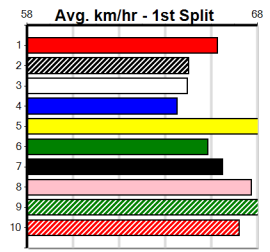

DREAMCHASERS - TICKETS ON SALE NOW

8

12:34PM

(VIC time)

Distance: 350m, Race Type: Grade 5 T3, Total Prizemoney: $1,530
1st: $1,000, 2nd: $320, 3rd: $160, 4th: $50

Watchdog Tips:

Bet:

Form	Box	Wgt	Dist	Track	Date	Time	BON	Margin	1st/2nd (Time)	PIR	Checked	Comment	WR	Split 1	S/P	Grade

1 SHE'S SOMETHING [5]

BK Bitch Feb-19 Sire: BANJO BOY Dam: LEAVE ME OUT
Owner(s): DEFA (SYN), S Wilson, T Wilson Trainer: Bernie Ender (St Albans)
Winning Distances: < 300m (0) 300 - 399m (9) 400 - 499m (1) 500 - 599m (2) 600 - 699m (0) > 700m (0)
Winning Weights: 29.3(1) 29.5(1) 29.6(1) 29.9(3) 30.0(2) 30.1(3) 30.2(1)

2nd (7)	28.9	300	HVL	R12	26-Aug-24	17.13	16.68	2.25L ASIA (16.98)	M/1	. . . . .	3.98	$8.50	T3-5
2nd (5)	28.9	300	HVL	R12	30-Aug-24	17.13	16.96	0.50L FOUR ACES (17.09)	M/5	. . . . .	4.08	$5.50	T3-5
4th (7)	29.2	350	HVL	R5	06-Sep-24	19.79	19.01	5.50L HARD PRESS (19.43)	M/4	. . . . .	6.79	$15.60	T3-5
7th (8)	28.9	350	HVL	R9	13-Sep-24	19.90	19.47	6.00L ZIPPI MUSTANG (19.51)	M/7	. . . . .	6.71	$14.60	T3-5
4th (3)	28.6	300	HVL	R10	20-Sep-24	17.19	16.86	2.75L WHY NOT BARNEY (17.00)	M/5	. . . . .	4.05	$9.50	5
6th (2)	28.8	300	HVL	R11	27-Sep-24	17.27	16.87	4.00L FEROCIOUS SANDY (17.00)	M/8	. . . . .	4.11	$19.50	T3-5
7th (1)	29.0	300	HVL	R12	04-Oct-24	17.31	16.70	7.50L UNO PEANUT (16.82)	S/8	. . . . .	4.14	$15.10	T3-5
3rd (2)	28.5	350	HVL	R7	09-Oct-24	20.02	19.45	4.75L MISS DAICOS (19.69)	M/2	. . . . .	6.72	$29.50	5

Last 3 wins NOT included above

1st (1)	30.0	350	HVL	R5	30-Jul-23	19.60	18.71	0.25L CROWDZA SMILING (19.62)	Q/1	. . . . .	6.61	$3.40	5
1st (3)	30.1	350	HVL	R4	26-Aug-23	19.80	18.90	0.75L KRAKEN SKYE (19.84)	S/6	. . . . .	6.81	$4.00	VET
1st (2)	29.5	300	HVL	R12	07-Feb-24	17.10	16.96	2.00L PACIFIC GOLDIE (17.24)	M/1	. . . . .	3.87	$3.00	5

Box History

Bx	1st	2nd	3rd	4th	5th	6th	7th	8th
1	1	7	1	2	4	2	3	
2	4	5	3	4	3	3		1
3	2	5	4	2	2	4	1	
4	2	2	1	1	5		3	1
5	2	3	1		2	5	2	1
6	1	1	1	5	2	6	3	2
7		3	4	5	5	4	4	
8		3		7	2	3	1	1

Prize Best Starts Trk/Dts APM: $36165.00, 19.08(5)-11/12/22, 158-12-29-15, 36-4-7-3, 1972