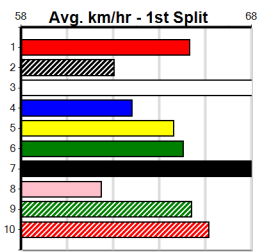

Watchdog Tips:

Bet:

Form Box Wgt Dist Track Date Time BON Margin 1st/2nd (Time) PIR Checked Comment W/R Split 1 S/P Grade

ANACONDA SQUEEZE [5]
WBK Dog Aug-22 Sire: AUSSIE INFRARED Dam: OVER AND AWAY
Owner(s): W Green
Trainer: Wade Green (Parwan)
Winning Distances: < 300m (0) 300 - 399m (1) 400 - 499m (2) 500 - 599m (0) 600 - 699m (0) > 700m (0)
Winning Weights: 35.9(3)

3rd (8)	35.8	450	SHP	R7	12-Sep-24	26.25	25.54	11.00	GREYSYND LARRY (25.54)	M/322	. . . . .	6.77	$3.70	X67
6th (1)	36.0	460	GEL	R9	17-Sep-24	26.84	26.06	6.00L	IZAKAYA LAD (26.45)	Q/111	. . . . .	6.71	$3.30	7
1st (2)	35.9	350	HVL	R5	20-Sep-24	19.55	19.41	1.5L	BIG STACKS (19.65)	M/1	. . . . .	6.60	$4.10	X67
1st (8)	35.9	400	GEL	R3	24-Sep-24	22.94	22.50	1.75L	JUNGLE FIREBALL (23.06)	Q/11	. . . . .	8.49	$2.40	7
8th (4)	35.9	425	BEN	R7	02-Oct-24	24.92	23.88	7.00L	SMOKIN' ARROW (24.45)	M/455	. . . . .	6.77	$4.20	SH
3rd (8)	36.3	350	HVL	R6	04-Oct-24	19.89	19.42	3.00L	REDEMPTION ROCK (19.70)	Q/2	. . . . .	6.64	$1.40	T3-RW
7th (1)	35.9	425	BEN	R6	09-Oct-24	24.91	23.99	9.50L	HARD STYLE ROBBO (24.27)	M/577	. . . . .	6.68	$7.80	T3-5
8th (6)	35.7	390	SHP	R11	12-Oct-24	22.80	21.99	10.00	SILVER MACK (22.10)	S/67	. . . . .	8.63	$41.80	5

Last 3 wins NOT included above

1st (2)	35.9	400	GEL	R1	27-Aug-24	22.76	22.57	5.00L	SHALL BE QUICK (23.10)	Q/11	. . . . .	8.50	$4.90	M

Box History

Bx	1st	2nd	3rd	4th	5th	6th	7th	8th
1								
2	2							
3				1				
4							1	
5								1
6								1
7				1				1
8	1		2					

Prize Best Starts Trk/Dts APM: $3445.00, 17.24(7)-11/8/24, 14-3-0-2, 1-0-0-0, 3173

WHIZZER [5]
WBK Dog Apr-21 Sire: WHISKEY RIOT Dam: LEKTRA MISS
Owner(s): J Belsham
Trainer: Loren Dalziel (Longwarry)
Winning Distances: < 300m (0) 300 - 399m (2) 400 - 499m (2) 500 - 599m (0) 600 - 699m (0) > 700m (0)
Winning Weights: 28.9(1) 29.0(1) 30.1(1) 30.5(1)

3rd (6)	29.5	300	HVL	R4	09-Aug-24	17.21	16.90	2.75L	ASIA (17.03)	M/6	. . . . .	4.12	$3.80	T3-5
2nd (2)	29.9	300	HVL	R4	16-Aug-24	17.06	16.77	4.25L	NEW WAVE WHINE (16.77)	M/2	. . . . .	4.01	$10.30	T3-5
8th (4)	30.3	300	HVL	R3	23-Aug-24	17.75	16.77	8.00L	DESTINI SPITFIRE (17.20)	S/7	. . . . .	4.11	$3.70	T3-5
2nd (5)	30.6	300	HVL	R4	13-Sep-24	17.21	16.77	2.75L	KING KABOOM (17.02)	S/8	. . . . .	4.12	$13.40	T3-5
3rd (6)	30.4	300	HVL	R4	23-Sep-24	17.08	16.72	3.25L	THAI BUTTERFLY (16.86)	S/6	. . . . .	4.08	$16.00	T3-5
2nd (4)	30.2	300	HVL	R4	27-Sep-24	17.05	16.87	0.50L	OPEN HEAVEN (17.03)	M/3	. . . . .	3.98	$8.80	T3-5
7th (2)	30.3	300	HVL	R5	04-Oct-24	17.18	16.70	7.00L	BEAUTIFUL LIAR (16.70)	M/7	. . . . .	4.03	$17.00	T3-5
3rd (2)	30.3	300	HVL	R4	11-Oct-24	17.14	16.95	2.50L	GLORIOUS GLORY (16.97)	S/6	. . . . .	4.03	$12.40	T3-5

Last 3 wins NOT included above

1st (7)	29.0	425	BEN	R4	26-Apr-23	24.08	24.06	4.50L	YELLOWHAMMER (24.40)	Q/111	. . . . .	6.61	$7.80	7
1st (8)	30.1	350	TRA	R3	15-Apr-24	19.87	19.87	8.00L	DEVIL IN ME (20.42)	M/11	. . . . .	6.68	$11.40	6G
1st (2)	30.5	350	TRA	R4	13-May-24	19.97	19.97	4.25L	JAYVILLE ZOE (20.26)	S/21	. . . . .	6.76	$2.00	5

Box History

Bx	1st	2nd	3rd	4th	5th	6th	7th	8th
1	1							1
2	1	1	1		1	1	2	
3			1		1	2		1
4		1					1	1
5		1		1		2		
6			2	1		1		
7	1							1
8	1		1					

Prize Best Starts Trk/Dts APM: $6050.00, 17.05(4)-27/9/24, 32-4-3-6, 12-0-3-5, 1997