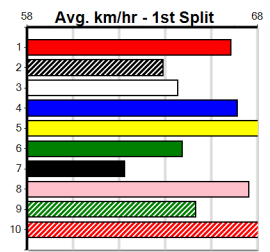

Watchdog Tips:

Bet:

Form Box	Wgt	Dist	Track	Date	Time	BON	Margin	1st/2nd (Time)	PIR	Checked	Comment	WR	Split 1	S/P	Grade

NEW ARRANGEMENT [5]
BKW Dog Dec-20 Sire: HOOKED ON SCOTCH Dam: VITALISER
Owner(s): G Walker Trainer: Grant Walker (Warragul)
Winning Distances: < 300m (0) 300 - 399m (7) 400 - 499m (0) 500 - 599m (0) 600 - 699m (0) > 700m (0)
Winning Weights: 29.8(1) 30.0(2) 30.1(1) 30.2(2) 30.3(1)

8th (1)	30.0	300	HVL	R11	31-Jul-24	17.47	16.68	9.50L ASTON TRUMAN (16.83)	M/5	.	.	.	4.08	$5.30	5
2nd (5)	29.9	300	HVL	R11	19-Aug-24	17.08	16.86	3.25L HAPPY CHICK (16.86)	M/3	.	.	.	4.00	$5.20	T3-5
1st (7)	29.8	300	HVL	R10	23-Aug-24	16.77	16.77	1.25L PRESTIA (16.85)	M/4	.	.	.	4.01	$5.50	T3-5
2nd (1)	29.9	300	HVL	R9	26-Aug-24	17.02	16.68	1.75L DOWN SOUTH GIRL (16.90)	M/2	.	SW	.	4.01	$1.40	T3-5
6th (4)	29.7	300	HVL	R12	15-Sep-24	17.33	16.80	7.00L SWIFTY GIRL (16.88)	Q/7	.	.	.	4.05	$7.10	5
3rd (2)	29.9	300	HVL	R10	23-Sep-24	16.96	16.72	1.00L CLARK (16.90)	S/2	.	.	.	3.94	$2.50	T3-5
1st (8)	30.0	300	HVL	R10	27-Sep-24	16.99	16.87	0.05L MISTY AMY (16.99)	M/1	.	.	.	3.94	$2.40	T3-5
6th (2)	30.4	300	HVL	R5	11-Oct-24	17.51	16.95	5.50L SLIPPERY SHARK (17.16)	M/7	.	.	.	4.01	$2.50	T3-5

Last 3 wins NOT included above

1st (2)	30.2	300	HVL	R9	17-Nov-23	16.92	16.92	0.75L AUSSIE SAVANNAH (16.96)	M/1	.	.	.	3.91	$1.90	T3-6
1st (1)	30.0	300	HVL	R11	21-Jan-24	16.94	16.57	1.25L OUR FLASH (17.02)	M/1	.	.	.	3.85	$5.10	5
1st (5)	30.2	300	HVL	R3	11-Feb-24	16.66	16.26	2.50L CYCLONE SOPHIE (16.82)	Q/1	.	.	.	3.79	$5.60	RWH

Box History

Bx	1st	2nd	3rd	4th	5th	6th	7th	8th
1	1	1						2
2	1	1	2			1		
3								1
4	1		1			2		1
5	1	2	1					
6								
7	1							
8	2		2		1	1		

Prize Best Starts Trk/Dts APM $11790.00 16.66(5)-11/2/24 27-7-4-6 24-7-4-4 4032