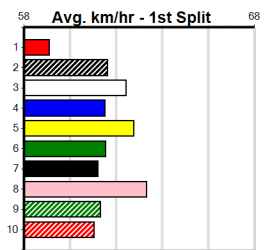

VALE IAN BEATTIE

9

12:54PM

(VIC time)

Distance: 300m, Race Type: Tier 3 - Grade 7, Total Prizemoney: $1,530
1st: $1,000, 2nd: $320, 3rd: $160, 4th: $50

Watchdog Tips: [ ] [ ] [ ] [ ] Bet: [ ]

WITCHER ROSE [7]
BD Dog Dec-22 Sire: MAGICAL BALE Dam: SHANTELE ROSE
Owner(s): S Chignell
Trainer: Sharon-lee Chignell (Rosedale)
Winning Distances: < 300m (0) 300 - 399m (1) 400 - 499m (0) 500 - 599m (0) 600 - 699m (0) > 700m (0)
Winning Weights: 33.4(1)
Race results table with columns: 7th, 5th, 3rd, 1st, Dog, Date, Time, BON, Margin, 1st/2nd (Time), PIR, Checked, Comment, W/R, Split 1, S/P, Grade.

LET'S MAKE UP [7]
RF Bitch Jan-22 Sire: FERNANDO BALE Dam: SMOKIN' CINDY
Owner(s): T Tufo
Trainer: Tony Tufo (Labertouche)
Winning Distances: < 300m (0) 300 - 399m (0) 400 - 499m (1) 500 - 599m (0) 600 - 699m (0) > 700m (0)
Winning Weights: 26.2(1)
Race results table with columns: 5th, 4th, 1st, 7th, 6th, Dog, Date, Time, BON, Margin, 1st/2nd (Time), PIR, Checked, Comment, W/R, Split 1, S/P, Grade.

CACHI [7]
BD Bitch Aug-21 Sire: ORSON ALLEN Dam: GLORIOUS
Owner(s): L Bicchieri
Trainer: Louie Bicchieri (Fawkner)
Winning Distances: < 300m (0) 300 - 399m (0) 400 - 499m (1) 500 - 599m (0) 600 - 699m (0) > 700m (0)
Winning Weights: 25.3(1)
Race results table with columns: 7th, 6th, 8th, 2nd, 6th, 3rd, 2nd, 5th, Dog, Date, Time, BON, Margin, 1st/2nd (Time), PIR, Checked, Comment, W/R, Split 1, S/P, Grade.

SHRAPNEL [7]
BK Dog May-22 Sire: MAGIC SPRITE Dam: PRETTY BOMB
Owner(s): W Green
Trainer: Wade Green (Parwan)
Winning Distances: < 300m (0) 300 - 399m (1) 400 - 499m (0) 500 - 599m (0) 600 - 699m (0) > 700m (0)
Winning Weights: 31.8(1)
Race results table with columns: 5th, 4th, 3rd, 8th, 1st, 7th, 6th, Dog, Date, Time, BON, Margin, 1st/2nd (Time), PIR, Checked, Comment, W/R, Split 1, S/P, Grade.

BELLA STELLA [7]
BK Bitch Nov-21 Sire: BAROOGA BRETT Dam: BALKAN DOTTI
Owner(s): B Garrick
Trainer: Danny Cortese (Devon Meadows)
Winning Distances: < 300m (0) 300 - 399m (0) 400 - 499m (1) 500 - 599m (0) 600 - 699m (0) > 700m (0)
Winning Weights: 24.8(1)
Race results table with columns: 4th, 6th, 8th, 5th, 7th, 4th, Dog, Date, Time, BON, Margin, 1st/2nd (Time), PIR, Checked, Comment, W/R, Split 1, S/P, Grade.