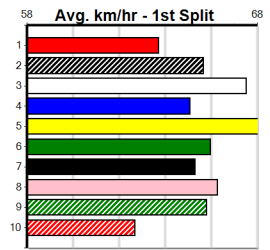

CENTRAL SCAFFOLDS

Distance: 350m, Race Type: Grade 5 T3, Total Prizemoney: $1,530
1st: $1,000, 2nd: $320, 3rd: $160, 4th: $50

Watchdog Tips:

Bet:

Table with columns: Form Box, Wgt, Dist, Track, Date, Time, BON, Margin, 1st/2nd (Time), PIR, Checked, Comment, W/R, Split 1, S/P, Grade

BRENDEN [5]
F Dog Mar-22 Sire: FERAL FRANKY Dam: MANNERS MATTER
Owner(s): R Wood
Trainer: Ronald Wood (Warragul)
Winning Distances: < 300m (0) 300 - 399m (2) 400 - 499m (5) 500 - 599m (0) 600 - 699m (0) > 700m (0)
Winning Weights: 28.7(1) 28.8(1) 29.1(2) 29.2(1) 29.3(1) 29.5(1)
Box History table and Prize Best Starts table included.

BANDERILLERO [5]
BK Dog Jan-20 Sire: ZAMBORA BROCKIE Dam: DISPUTIVE
Owner(s): E Boreland
Trainer: Wayne Boreland (Seaspray)
Winning Distances: < 300m (0) 300 - 399m (3) 400 - 499m (0) 500 - 599m (0) 600 - 699m (0) > 700m (0)
Winning Weights: 43.0(1) 43.2(1) 43.6(1)
Box History table and Prize Best Starts table included.

DISCO GIZMO [5]
BK Dog Apr-22 Sire: GET IT GIZMO Dam: WONDERFUL WORLD
Owner(s): G Ithier
Trainer: Gavin Ithier (Devon Meadows)
Winning Distances: < 300m (0) 300 - 399m (3) 400 - 499m (0) 500 - 599m (0) 600 - 699m (0) > 700m (0)
Winning Weights: 28.8(1) 28.9(1) 29.0(1)
Box History table and Prize Best Starts table included.

TOMIDA [5]
BK Dog Jan-20 Sire: MY REDEEMER Dam: SUMMER NIGHTS
Owner(s): EBAYER PLUM (SYN), D Plumridge, M Ebeyer, T Sando, R Stock, A Stock
Trainer: Jennifer Thorpe (Arthurs Creek)
Winning Distances: < 300m (0) 300 - 399m (0) 400 - 499m (4) 500 - 599m (3) 600 - 699m (0) > 700m (0)
Winning Weights: 32.1(1) 32.2(2) 32.3(2) 33.2(1) 33.4(1)
Box History table and Prize Best Starts table included.

ANGRY FRANKY [5]
BK Bitch Jan-22 Sire: FERAL FRANKY Dam: PHILADELPHIA PIP
Owner(s): S Collyer
Trainer: Steven Collyer (North Coburg)
Winning Distances: < 300m (0) 300 - 399m (6) 400 - 499m (0) 500 - 599m (0) 600 - 699m (0) > 700m (0)
Winning Weights: 27.1(1) 28.3(2) 28.7(1) 28.8(1) 28.9(1)
Box History table and Prize Best Starts table included.