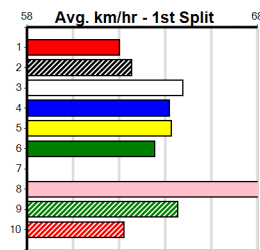

MR HUMMER LIMOS (1-2 WINS)

Distance: 300m, Race Type: Tier 3 - Restricted Win, Total Prizemoney: $1,530
1st: $1,000, 2nd: $320, 3rd: $160, 4th: $50

Watchdog Tips:

Bet:

Form Box Wgt Dist Track Date Time BON Margin 1st/2nd (Time) PIR Checked Comment W/R Split 1 S/P Grade

REGAL PHONIC [6]
BK Bitch Jun-21
Sire: ASTON DEE BEE Dam: ACOUSTIC LEE
Owner(s): P Quinlan
Trainer: Shara Quinlan (Rushworth)
Winning Distances: < 300m (0) 300 - 399m (2) 400 - 499m (0) 500 - 599m (0) 600 - 699m (0) > 700m (0)
Winning Weights: 28.1(1) 28.3(1)
3rd (1) 27.4 300 HVL R1 14-Jun-24 17.35 16.83 3.00L NOTORIOUS BLAZE (17.16) M/6 . . . . 4.20 $34.10 T3-M
3rd (6) 27.7 300 HVL R1 21-Jun-24 17.43 16.81 1.5L DISCO GIZMO (17.32) M/4 . . . . 4.20 $14.90 T3-M
6th (3) 27.9 300 HVL R1 28-Jun-24 17.82 16.68 9.50L DOWN SOUTH GIRL (17.17) M/4 . . . . 4.16 $20.00 T3-M
3rd (3) 27.9 300 HVL R2 05-Jul-24 17.51 16.98 4.50L FLYING BESSIE (17.20) M/7 . . . . 4.20 $9.60 T3-M
1st (4) 28.1 300 HVL R1 10-Jul-24 17.22 16.99 3.75L DAWN OF DELTA (17.47) M/4 . . . . 4.08 $16.30 T3-M
1st (7) 28.3 350 HVL R5 18-Jul-24 19.85 19.56 1.5L STURGIS (19.94) M/5 . . . . 6.76 $31.80 T3-7
6th (6) 28.6 350 HVL R4 23-Jul-24 20.01 19.36 5.50L WHATEVER HE SAID (19.64) M/7 . . . . 6.86 $5.90 T3-RV
8th (3) 28.3 350 HVL R10 30-Jul-24 20.94 19.56 20.00 WILD VENUS (19.59) M/8 . . V28 . 6.78 $43.60 T3-6
Last 3 wins NOT included above

Box History
Bx 1st 2nd 3rd 4th 5th 6th 7th 8th
1 1 1 1 1 1 1 1
2 1 1 1 1 1 1 1
3 1 1 1 1 1 1 1
4 1 1 1 1 1 1 1
5 1 1 1 1 1 1 1
6 1 1 1 1 1 1 1
7 1 1 1 1 1 1 1
8 1 1 1 1 1 1 1
Prize Best $3010.00
Starts 17.22(4)-10/7/24
Trk/Dts 21-2-0-6
APM 7-1-0-4 1594

CHEWBACCA [7] Biks
BD Dog Feb-22
Sire: ZAMBORA BROCKIE Dam: SHE'S A BLAZIN'
Owner(s): J Clarke
Trainer: Jack Clarke (Creswick)
Winning Distances: < 300m (0) 300 - 399m (1) 400 - 499m (0) 500 - 599m (0) 600 - 699m (0) > 700m (0)
Winning Weights: 37.0(1)
4th (3) 35.7 300 HVL R1 23-Jul-24 17.48 16.72 1.5L PROVOCATION (17.38) S/8 . . . . 4.19 $2.40 T3-M
2nd (1) 35.8 300 HVL R2 26-Jul-24 17.21 16.76 0.25L DAMAGED PANEL (17.21) S/4 . . . . 4.15 $6.00 T3-M
1st (1) 37.0 300 HVL R1 26-Aug-24 17.02 16.68 1.75L ARE YOU OKAY (17.12) M/1 . . . . 3.97 $4.90 T3-M
3rd (1) 37.4 300 HVL R3 30-Aug-24 17.20 16.96 3.5L EVEN CHANCE (16.96) M/5 . V0 . . 4.07 $4.00 T3-7
ST (-) 37 390 BAL 06-Sep-24 22.82 2.50L Trial Cleared M/33 . 4of4 . . . ST
7th (8) 37.0 425 BEN R4 18-Sep-24 25.34 24.12 12.00 HELLO COOPER (24.55) S/377 . . . . 6.84 $28.10 T3-7
8th (1) 36.8 425 BEN R3 25-Sep-24 24.93 24.05 9.00L SASSY SPICE (24.32) M/578 . . . . 6.69 $20.00 7
ST (-) 36.5 300 HVL 11-Oct-24 17.30 0.50L Trial Cleared M/22 . . 2of4 . 4.02 . ST
Last 3 wins NOT included above

Box History
Bx 1st 2nd 3rd 4th 5th 6th 7th 8th
1 1 1 1 1 1 1 1
2 1 1 1 1 1 1 1
3 1 1 1 1 1 1 1
4 1 1 1 1 1 1 1
5 1 1 1 1 1 1 1
6 1 1 1 1 1 1 1
7 1 1 1 1 1 1 1
8 1 1 1 1 1 1 1
Prize Best $2700.00
Starts 17.02(1)-26/8/24
Trk/Dts 20-1-3-4
APM 9-1-3-3 1736