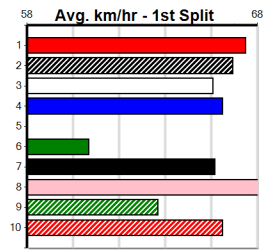

CROYDON HOMING PIGEON CLUB

Distance: 350m, Race Type: Grade 5 T3, Total Prizemoney: $1,530
1st: $1,000, 2nd: $320, 3rd: $160, 4th: $50

7

12:14PM

(VIC time)

Watchdog Tips:

Bet:

Form Box	Wgt	Dist	Track	Date	Time	BON	Margin	1st/2nd (Time)	PIR	Checked	Comment	WR	Split 1	S/P	Grade

ZIPPI MUSTANG [5]

RF Bitch Dec-21 Sire: ALLEN DEED Dam: BLACK MUSTANG
Owner(s): Almighty Angel (SYN), L Condon, G Fisher, J Condon, J Reid, P Morganti, J Arnold, S Tetlow, C H
Trainer: Bernie Ender (St Albans)
Winning Distances: < 300m (0) 300 - 399m (5) 400 - 499m (1) 500 - 599m (0) 600 - 699m (0) > 700m (0)
Winning Weights: 25.6(2) 25.8(2) 25.9(1) 26.1(1)

5th (4)	25.8	350	HVL	R8	30-Aug-24	19.63	19.45	2.75L HEAD HUNTER (19.45)	M/6	.	.	.	6.65	$14.40	T3-5
4th (3)	26.0	350	HVL	R7	06-Sep-24	19.65	19.01	4.00L DON'T IGNORE ME (19.38)	M/2	.	.	.	6.54	$2.60	T3-5
1st (3)	25.8	350	HVL	R9	13-Sep-24	19.51	19.47	2.50L SIDEWINDER (19.68)	Q/1	.	.	.	6.63	$2.30	T3-5
5th (3)	25.7	400	GEL	R5	17-Sep-24	23.53	22.79	7.00L SAM'S BOY (23.07)	M/55	.	.	.	8.90	$1.70	5
6th (5)	25.1	400	GEL	R11	24-Sep-24	23.39	22.50	12.00L GUNAJ JEDI (22.59)	Q/55	.	.	.	8.78	$6.70	5
7th (5)	25.6	400	GEL	R5	01-Oct-24	23.51	22.76	6.50L AEROPLANE ASTRO (23.05)	M/77	.	.	.	8.86	$5.90	5
4th (6)	25.5	300	HVL	R11	04-Oct-24	17.00	16.70	3.00L PRESTIA (16.79)	M/4	.	.	.	4.03	$10.50	T3-5
3rd (6)	25.4	350	HVL	R8	09-Oct-24	19.69	19.45	3.5L CHESTER CAMPBELL (19.45)	Q/1	.	.	.	6.55	$8.20	5

Last 3 wins NOT included above

1st (2)	25.6	350	HVL	R7	28-Jun-24	19.62	19.34	1.00L URANA RHINO (19.67)	.	.	SW	.	.	$25.80	T3-6
1st (6)	25.6	350	HVL	R5	12-Jul-24	19.61	19.47	1.5L CHILI HORIZON (19.71)	Q/1	.	.	.	6.57	$16.80	T3-5
1st (5)	25.9	350	HVL	R4	23-Aug-24	19.52	19.28	1.25L PACIFIC SURF (19.59)	Q/2	.	.	.	6.56	$20.10	T3-5

Box History

Bx	1st	2nd	3rd	4th	5th	6th	7th	8th
1	1				1			
2	1		1					1
3	1				1	2		1
4						1	2	
5	1	1	1		1	1	1	1
6	1		2	1		1		
7	1							
8			1					1

Prize Best Starts Trk/Dts APM: $7420.00, 19.51(3)-13/9/24, 27-6-1-5, 8-4-0-1, 4378