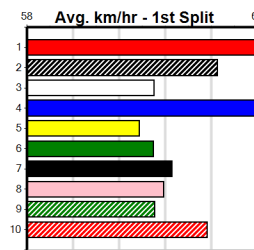

SPORTSBET GO THE BLUE DOG

Distance: 300m, Race Type: Grade 5 T3, Total Prizemoney: $1,530
1st: $1,000, 2nd: $320, 3rd: $160, 4th: $50

Watchdog Tips:

Bet:

Form Box Wgt Dist Track Date Time BON Margin 1st/2nd (Time) PIR Checked Comment WR Split 1 S/P Grade

WALTZING BLAZE [5]
WRBD Dog Feb-22 Sire: JS FLAMIN ACE Dam: MINI FERNANDO
Owner(s): G Ithier
Trainer: Gavin Ithier (Devon Meadows)
Winning Distances: < 300m (0) 300 - 399m (3) 400 - 499m (0) 500 - 599m (0) 600 - 699m (0) > 700m (0)
Winning Weights: 31.3(1) 31.8(1) 34.7(1)
Box History table and Prize Best Starts Trk/Dts APM

SUNDAY SEA (NSW)[5]
BK Bitch Nov-20 Sire: MAGIC SPRITE Dam: MIDNIGHT CARMEN
Owner(s): C Mcmillan
Trainer: Constance Mcmillan (Drouin)
Winning Distances: < 300m (0) 300 - 399m (4) 400 - 499m (2) 500 - 599m (0) 600 - 699m (0) > 700m (0)
Winning Weights: 28.2(1) 28.3(1) 28.7(1) 28.8(1) 28.9(1) 29.6(1)
Box History table and Prize Best Starts Trk/Dts APM

COSMIC HOLIDAY [5]
RF Dog Nov-19 Sire: COSMIC RUMBLE Dam: KOKOMO BEACH
Owner(s): N Dean
Trainer: Kelvin Browney (Tynong North)
Winning Distances: < 300m (0) 300 - 399m (7) 400 - 499m (1) 500 - 599m (0) 600 - 699m (0) > 700m (0)
Winning Weights: 31.2(1) 31.7(2) 32.0(1) 32.1(1) 32.2(1) 32.4(1) 32.5(1)
Box History table and Prize Best Starts Trk/Dts APM

IRISH BREW [5]
WBK Dog Aug-21 Sire: FERNANDO BALE Dam: CAPTAIN JACKIE
Owner(s): FOUR LEAF CLOVER (SYN), P Dwyer, A Buckley, P O'dea
Trainer: Jennifer Thorpe (Arthurs Creek)
Winning Distances: < 300m (0) 300 - 399m (4) 400 - 499m (1) 500 - 599m (0) 600 - 699m (0) > 700m (0)
Winning Weights: 29.2(1) 29.7(2) 30.3(1) 30.8(1)
Box History table and Prize Best Starts Trk/Dts APM

ISHMY BELLE [5]
BK Bitch Oct-20 Sire: SLICK Dam: ISHMY GIRL
Owner(s): K Doidge
Trainer: Kenneth Doidge (Murchison)
Winning Distances: < 300m (0) 300 - 399m (0) 400 - 499m (4) 500 - 599m (0) 600 - 699m (0) > 700m (0)
Winning Weights: 28.2(1) 28.3(1) 28.5(1) 28.8(1)
Box History table and Prize Best Starts Trk/Dts APM