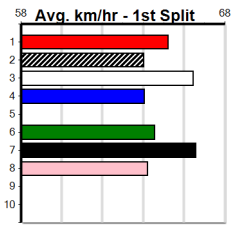

SPORTSBET WE LET THE DOGS OUT

Distance: 525m, Race Type: Grade 5, Total Prizemoney: \$8,785
 1st: \$5,900, 2nd: \$1,820, 3rd: \$915, 4th: \$150

12

10:15PM

(VIC time)

PAW ZELINI (7) has gone to another level in recent times and looks suited to a race of this nature. KNOCKOUT NORM (1) once fully balanced can put the paw to the floor. MARAIS BALE (3) can set the early tempo.