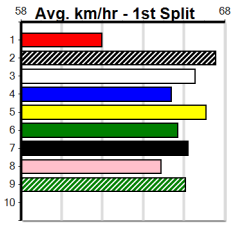

Distance: 600m, Race Type: Mixed 4/5, Total Prizemoney: $10,375
1st: $7,000, 2nd: $2,150, 3rd: $1,075, 4th: $150

8

8:56PM

(VIC time)

AFIRE (4) steps up to the 600m for the first time and if he can find the arm early he will be a very tough proposition to run down. WEST STAR (2) can either lead or come off the speed to win. ZIPPING GRANDE (1) win here last week was outstanding.

Watchdog Tips:

4

2

1

5

Bet:

Box Quinella 2,4 ($10 for 1000%)

Table with 10 rows, each representing a race. Columns include Race Number, Race Name, Trainer, Horses and jockeys, Times, Odds, and Winning Boxes. Includes sub-sections for 'Watchdog Tips' and 'Bet:'.