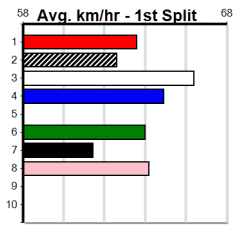

DREAMCHASERS - TICKETS ON SALE NO

Distance: 525m, Race Type: Grade 7, Total Prizemoney: $8,785
1st: $5,900, 2nd: $1,820, 3rd: $915, 4th: $150

1
6:39PM
(VIC time)

SAINT NIFTY (3) can show dynamic early speed and could be off and gone as they head down the back straight. KIWI HARRY (1) should settle on the speed and will be better in his second hit out over this distance range.

Watchdog Tips: **3** **1** **2** **8** **Bet:** **Win 3**