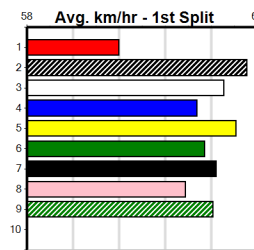

8

8:56PM

(VIC time)

Distance: 600m, Race Type: Mixed 4/5, Total Prizemoney: $10,375
1st: $7,000, 2nd: $2,150, 3rd: $1,075, 4th: $150

AFIRE (4) steps up to the 600m for the first time and if he can find the arm early he will be a very tough proposition to run down. WEST STAR (2) can either lead or come off the speed to win. ZIPPING GRANDE (1) win here last week was outstanding.

Watchdog Tips: 4 2 1 5 Bet: Box Quinella 2,4 ($10 for 1000%)

Race card for ZIPPING GRANDE (NSW)[4]. Includes details on sire (AUSSIE INFRARED), dam (ZIPPING MEG), winning distances, and a box history table.

Race card for WEST STAR [4]. Includes details on sire (FERNANDO BALE), dam (VAN NINDI), winning distances, and a box history table.

Race card for DOTTY'S GIFT [5]. Includes details on sire (BELLA INFRARED), dam (AMELIA CHRISTA), winning distances, and a box history table.

Race card for AFIRE [5]. Includes details on sire (BERNARDO), dam (EAU ROUGE), winning distances, and a box history table.

Race card for SHREWD STICKER (NSW)[4]. Includes details on sire (MEPUNGA CRUZER), dam (KISSING CARTER), winning distances, and a box history table.