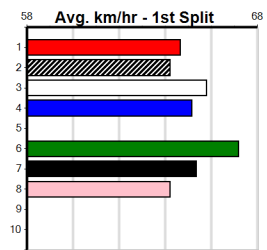

WESTLINK CONTAINER SALES

Distance: 525m, Race Type: Grade 5, Total Prizemoney: $8,785
1st: $5,900, 2nd: $1,820, 3rd: $915, 4th: $150

Tough race. No doubt that CANYA NITRATE (8) on his best form would be winning this and he should be primed second up from a spell. PAW HARRY (2) can settle on the speed and is a nice prospect. MY BONNEVILLE (1) is drawn to settle closer than usual.

Watchdog Tips: 8 2 1 3 Bet: Win 8

Main table containing race details for MY BONNEVILLE, PAW HARRY, SWINDLED, BOMB LUCA, and VACANT BOX. Includes columns for Form Box, Wgt, Dist, Track, Date, Time, B/N, Margin, 1st/2nd (Time), PIR, Checked, Comment, W/R, Split 1, S/P, Grade, and Box History.