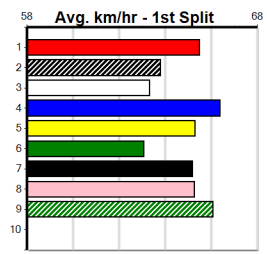

HOME OF THE PHOENIX

Distance: 600m, Race Type: Grade 5, Total Prizemoney: $10,095
1st: $6,800, 2nd: $2,095, 3rd: $1,050, 4th: $150

RAYA STAR (4) drops back to her ideal distance and will find this easier than her most recent racing.
ASTON HORNET (1) once fully balanced has a big motor. MISTER EASY (5) is a doubt to run out
the trip but he could set up a big lead initially.

Watchdog Tips: 4 1 5 2 Bet: Box Trifecta 1,2,4,5 ($10 for 41.67%)

ASTON HORNET [5] Has a big engine, gun draw, major player. $4.00
BK Dog Dec-21 Sire: FERNANDO BALE Dam: ASTON CRYSTAL
Owner(s): R Borda
Winning Distances: < 300m (0) 300 - 399m (2) 400 - 499m (1) 500 - 599m (2) 600 - 699m (2) > 700m (0)
Winning Weights: 29.7(1) 30.3(3) 30.6(2) 30.7(1)
3rd (5) 30.6 600 MEA R5 03-Aug-24 34.89 34.28 9.00L KRAKEN CHIEF (34.28) M/6544 . . . 9.29 $3.80 RWF
2nd (7) 30.8 600 MEP R8 14-Aug-24 34.65 34.61 0.75L SUNNYSIDE JO (34.61) M/2222 . . . 9.01 $5.20 X45
5th (8) 30.6 600 MEP R4 21-Aug-24 34.97 34.40 6.50L LIVEABLE (34.53) M/5544 . . . 9.27 $2.60 RWH
8th (5) 30.4 450 WBL R8 05-Sep-24 26.10 25.59 7.50L RICKY BOBBY RIOT (25.59) M/878 . . . 6.82 $15.80 X45
6th (4) 30.3 595 SAN R6 12-Sep-24 34.62 33.97 6.00L PAW LOU LOU (34.24) M/7766 . . . 9.48 $11.10 5
5th (5) 30.5 512 MTG R8 29-Sep-24 30.28 29.74 6.50L YOU DONE (29.81) . . . 4.52 $4.20 X45
1st (6) 30.3 600 MTG R9 06-Oct-24 34.95 34.95 6.50L MOONLIGHT ANNIE (35.40) 0 . . . 9.12 $1.30 X
2nd (1) 30.4 600 MTG R1 13-Oct-24 35.21 35.19 0.25L AMENDOLA (35.19) . . . 9.24 $1.85 X345
Last 3 wins NOT included above
1st (2) 30.3 515 SAN R2 08-Feb-24 29.64 29.19 5.50L AMRON TIGER (30.00) M/4111 . . . SW . 5.16 $3.90 RWF
1st (8) 30.7 525 MEA R12 20-Apr-24 30.31 29.87 2.25L ONE OF ONE (30.46) S/5422 . . . . 5.28 $4.10 5
1st (2) 30.6 600 MEP R6 24-Jul-24 35.19 35.19 0.50L FLY ALI (35.20) M/3322 . . . SW . 9.32 $8.70 RWH
Trainer: Dustin Drew (Dennington)

MY MUM ROCKS [5] No luck last start, serious talent, threat. $4.00
BK Dog Aug-22 Sire: KINLOCH BRAE Dam: RED ROCKS
Owner(s): R Mowat
Winning Distances: < 300m (0) 300 - 399m (0) 400 - 499m (1) 500 - 599m (1) 600 - 699m (1) > 700m (0)
Winning Weights: 35.7(3)
1st (8) 35.7 450 BAL R3 23-Aug-24 25.65 25.41 3.25L CONROY PARK (25.86) M/222 . . . SW . 6.89 $3.10 M
6th (8) 35.9 515 SAN R1 29-Aug-24 30.25 29.13 6.50L PAW MANTRA (29.83) M/4556 . . . . 5.24 $9.90 7
4th (8) 35.9 460 GEL R7 03-Sep-24 26.40 25.99 5.50L ASTON BAMFORD (26.04) S/777 . . . . 6.89 $2.30 X67
F (6) 36.2 460 WGL R3 06-Sep-24 0.00 26.04 . . . RATTLE AND BANG (26.21) S/5 . . . V5 . 6.73 $5.60 X67
2nd (8) 36.0 595 SAP R3 16-Sep-24 34.92 34.89 0.50L PAW ERINA (34.89) M/2222 . . . . 9.37 $3.10 RW
1st (3) 35.7 595 SAP R5 23-Sep-24 34.19 34.19 3.5L SHE'S EXTREME (34.43) M/1111 . . . SW . 9.12 $4.10 RW
1st (3) 35.7 680 GEL R5 04-Oct-24 39.74 39.74 0.05L PAW FLASH (39.74) M/1122 . . . SW . 18.49 $3.80 RW
6th (3) 35.9 640 SLE R5 13-Oct-24 37.78 36.85 14.00 MERPUNGA INFRARED (36.85) M/4788 . . . . 6.21 $5.20 RW
Last 3 wins NOT included above
Trainer: Mario Briganti (Pearcedale)