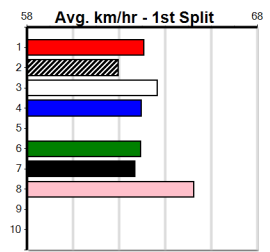

HAPPY ENGAGEMENT LUCAS & JADE

Distance: 525m, Race Type: Grade 6, Total Prizemoney: $8,785
1st: $5,900, 2nd: $1,820, 3rd: $915, 4th: $150

KNURLING (1) can put the paw to the floor through the final two sections and looks hard to hold out.
NORM'S LUCY (8) has the required speed to cross and lead and is a must for top 3 SRM players.
COCONUT CARTER (6) can charge home.

Watchdog Tips: **1** **8** **6** **4** **Bet:** Trifecta 1/4,6,8/4,6,8 ($10 - 166.67%)

1

Form Box	Wgt	Dist	Track	Date	Time	BON	Margin	1st/2nd (Time)	PIR	Checked	Comment	WR	Split 1	S/P	Grade
KNURLING [6]															
BK	Dog			Oct-22											
Owner(s): R Le sueur		Sire: ASTON RUPEE		Dam: BLACK GEMSTONE		Trainer: Robert Le sueur (Mulwala)									
Winning Distances: < 300m (0) 300 - 399m (0) 400 - 499m (0) 500 - 599m (2) 600 - 699m (0) > 700m (0)															
Winning Weights: 33.3(1) 34.3(1)															
3rd (2)	32.9	425	BEN	R3	12-Jul-24	24.79	23.86	5.50L ALL JAZZ (24.42)	M/554				6.82	$4.70	MH
1st (3)	33.3	525	MEP	R1	24-Jul-24	30.62	30.11	6.00L MORE WINE PLEASE (31.02)	M/2221		SW		5.22	$2.20	M
5th (8)	33.3	525	MEA	R1	03-Aug-24	30.52	29.82	2.75L HONEY ZEN (30.33)	M/6666				5.33	$3.90	7
2nd (2)	33.5	525	MEA	R1	10-Aug-24	30.20	29.91	0.50L PAW LOU LOU (30.17)	M/6322		SW		5.28	$3.90	7
1st (6)	34.3	525	MEP	R9	25-Sep-24	30.23	29.64	4.25L MISTER MANFREDI (30.51)	S/3311				5.26	$2.60	7
4th (8)	34.1	515	SAN	R2	10-Oct-24	30.26	29.13	15.00 WHISKY TRIP (29.23)	S/8665				5.36	$10.90	6G
Last 3 wins NOT included above															
Prize Best Starts Trk/Dts APM															

2

Form Box	Wgt	Dist	Track	Date	Time	BON	Margin	1st/2nd (Time)	PIR	Checked	Comment	WR	Split 1	S/P	Grade
MAD KEV [6]															
BK	Dog			May-22											
Owner(s): G Orr		Sire: SUPERIOR PANAMA		Dam: BLAZIN' REGGIE		Trainer: Gerry Orr (Newborough)									
Winning Distances: < 300m (0) 300 - 399m (0) 400 - 499m (1) 500 - 599m (1) 600 - 699m (0) > 700m (0)															
Winning Weights: 30.4(1) 31.2(1)															
5th (3)	31.1	525	MEP	R2	21-Aug-24	30.71	29.91	7.00L BOMB LUCA (30.23)	M/4334				5.21	$35.80	X67
5th (2)	30.8	525	MEP	R5	28-Aug-24	30.69	29.95	6.00L LEROY'S GIRL (30.30)	M/5224				5.26	$35.80	X67
2nd (4)	30.9	460	WGL	R7	05-Sep-24	26.82	26.64	0.50L HIGHLAND DUKE (26.78)	M/532				6.80	$5.30	X67
2nd (1)	30.7	435	SLE	R9	11-Sep-24	24.54	24.22	2.75L MYALL MEG (24.36)	M/322				5.26	$23.50	6G
4th (4)	30.5	435	SLE	R3	22-Sep-24	25.04	24.32	7.50L BANDIT BARBIE (24.52)	S/864				5.41	$17.60	X67
5th (1)	30.8	435	SLE	R11	25-Sep-24	25.30	24.88	6.00L COLLINDA EXPRESS (24.88)	M/455				5.45	$4.90	6G
2nd (1)	30.3	435	SLE	R9	06-Oct-24	24.82	24.16	6.00L BARRITOS (24.41)	M/332		SW		5.42	$16.00	X67
6th (4)	30.3	435	SLE	R9	13-Oct-24	25.56	24.07	17.00 DAINTREE ASTER (24.41)	M/766				5.47	$17.20	6G
Last 3 wins NOT included above															
1st (7)	31.2	400	WGL	R2	16-May-24	23.24	22.71	1.00L MY BLAZE (23.30)	M/11		SW		8.65	$3.90	T3-M
1st (4)	30.4	525	MEP	R9	26-Jun-24	30.46	30.08	0.25L VITAL STEP (30.47)	M/1111		SW		5.17	$78.40	7
Prize Best Starts Trk/Dts APM