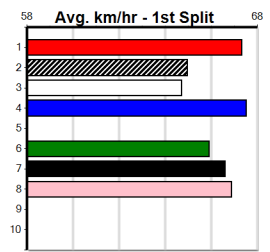

CITY VIEW BISTRO

Distance: 525m, Race Type: Mixed 4/5, Total Prizemoney: $9,055
1st: $6,100, 2nd: $1,870, 3rd: $935, 4th: $150

KING OWEN (6) will need luck in the initial stages but with clear air he would take some stopping.
CABAO KYANITE (1) looks the leader and will find this easier than his moist recent racing.
DESIRED PATH (3) is expected to be flashing home.

Watchdog Tips: 6 1 3 4 Bet: Box Trifecta 1,3,4,6 ($10 for 41.67%)

CABAO KYANITE [5] Likely leader, races wide, main danger. $3.20
BD Dog Jun-22 Sire: BEAST UNLEASHED Dam: CABAO
Owner(s): DAILLY GREYHOUND FARMS (SYN), G Dailly, T Dailly
Trainer: Thomas Dailly (Anakie)

URANA JASMINE [4] Back min form but this is harder, place best $11.00
BE Bitch Apr-22 Sire: FERNANDO BALE Dam: GYPSY URANA
Owner(s): S Xerri
Trainer: Andrew Xerri (Merrimu)

DESIRED PATH [4] Big run to score here last start, threat. $8.50
BE Bitch Jul-21 Sire: WHISKEY RIOT Dam: VALLETTA MIST
Owner(s): J Calyk
Trainer: Dylan Sharp (Lara)

RUN FOR SHELTER [4] Fast early, can settle top 2, major player. $6.50
BK Bitch Dec-21 Sire: SUPERIOR PANAMA Dam: GEMILLY
Owner(s): D Verhagen
Trainer: Ann Panetta (Melton West)

*** VACANT BOX ***
Owner(s):
Trainer:
Winning Distances: < 300m (0) 300 - 399m (0) 400 - 499m (0) 500 - 599m (0) 600 - 699m (0) > 700m (0)
Winning Weights: