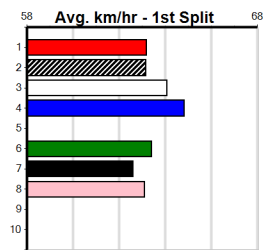

SPORTSBET SET A DEPOSIT LIMIT

Distance: 525m, Race Type: Grade 7, Total Prizemoney: $8,785
1st: $5,900, 2nd: $1,820, 3rd: $915, 4th: $150

UPSET SUNSET (2) comes here for the first time with some strong provincial form and looks suited to a race of this nature. KIWI ICE CUBE (3) kept up with a fast one last start for the best part of the journey and could be the value runner.

Watchdog Tips: **2** **3** **7** **8** **Bet:** **Box Trifecta 2,3,7,8 ($10 for 41.67%)**

Form Box	Wgt	Dist	Track	Date	Time	BON	Margin	1st/2nd (Time)	PIR	Checked	Comment	WR	Split 1	S/P	Grade	
1	MAYAN CHIEF [7] Blks Can unwind a strong finish, place chance. $10.00															
	BK Dog Nov-21 Sire: SENNACHIE Dam: BUSY BELLA Trainer: Danny Cortese (Devon Meadows)															
	Owner(s): T Cortese															
	Winning Distances: < 300m (0) 300 - 399m (0) 400 - 499m (1) 500 - 599m (0) 600 - 699m (0) > 700m (0)															
	Winning Weights: 31.0(1)															
	3rd (8)	30.6	525	MEP	R9	04-Sep-24	30.89	30.09	6.50L WARREGO STORM (30.43)	S/6333	.	.	.	5.25	$20.20	X67H
	4th (8)	30.8	515	SAP	R5	09-Sep-24	30.19	29.69	2.50L PALDRON BALE (30.02)	M/2222	.	.	.	5.25	$5.60	X67H
	F (1)	31.0	515	SAP	R6	16-Sep-24	0.00	29.52	. PAW HARRY (29.75)	M/35	.	VO	.	5.23	$12.10	X67H
	6th (8)	30.9	460	WGL	R9	20-Sep-24	26.43	25.89	2.50L HEY PRESTO (26.27)	M/777	.	.	.	6.79	$71.80	X67
	6th (1)	31.0	460	WGL	R4	24-Sep-24	26.58	25.73	6.00L BAGGIO (26.17)	M/644	.	.	.	6.65	$19.50	RWH
2nd (3)	31.1	460	WGL	R7	03-Oct-24	26.53	26.16	0.50L BOBBY BACCALA (26.50)	M/212	.	VO	.	6.68	$4.30	T3-RW	
ST (-)	30.6	400	WGL		10-Oct-24	22.95		0.01L Trial Cleared	S/21	.	1of7	.	.	.	ST	
4th (2)	30.9	515	SAP	R7	14-Oct-24	30.18	29.64	4.25L PAW ALEXIS (29.88)	S/7554	.	.	.	5.32	$25.60	X67H	
Last 3 wins NOT included above																
1st (8)	31.0	400	WGL	R2	09-Nov-23	22.89	22.81	7.50L LOUIE CAN FLY (23.42)	Q/11	.	.	.	8.45	$1.90	T3-M	
<table border="1" style="width:100%"> <thead> <tr> <th>Bx</th> <th>1st</th> <th>2nd</th> <th>3rd</th> <th>4th</th> <th>5th</th> <th>6th</th> <th>7th</th> <th>8th</th> </tr> </thead> <tbody> <tr><td>1</td><td></td><td>1</td><td>1</td><td>1</td><td></td><td></td><td></td><td>1</td></tr> <tr><td>2</td><td>1</td><td></td><td></td><td></td><td></td><td></td><td></td><td></td></tr> <tr><td>3</td><td></td><td>1</td><td></td><td>1</td><td></td><td></td><td></td><td>3</td></tr> <tr><td>4</td><td></td><td></td><td></td><td></td><td></td><td></td><td></td><td></td></tr> <tr><td>5</td><td></td><td></td><td></td><td>1</td><td></td><td></td><td></td><td>1</td></tr> <tr><td>6</td><td></td><td></td><td></td><td></td><td>1</td><td></td><td></td><td>2</td></tr> <tr><td>7</td><td></td><td></td><td></td><td></td><td></td><td>1</td><td>2</td><td></td></tr> <tr><td>8</td><td>1</td><td></td><td>2</td><td>1</td><td></td><td></td><td></td><td>3</td></tr> </tbody> </table>																
<table border="1" style="width:100%"> <tr> <td>Prize Best</td> <td colspan="8">$4807.50</td> </tr> <tr> <td>Starts</td> <td colspan="8">30.89(8)-4/9/24</td> </tr> <tr> <td>Trk/Dts</td> <td colspan="8">31-1-3-4</td> </tr> <tr> <td>APM</td> <td colspan="8">1-0-0-1 2304</td> </tr> </table>																
2	UPSET SUNSET (NSW)[7] Impressive last time, suited here, go close. $3.00															
	BEED Bitch Feb-23 Sire: FERAL FRANKY Dam: SUNSET BOURBSKI Trainer: Thomas Dailly (Anakie)															
	Owner(s): DAILLY GREYHOUND FARMS (SYN), G Dailly, T Dailly															
	Winning Distances: < 300m (0) 300 - 399m (0) 400 - 499m (1) 500 - 599m (0) 600 - 699m (0) > 700m (0)															
	Winning Weights: 28.8(1)															
	4th (7)	27.7	450	BAL	R1	02-Oct-24	26.12	25.12	6.00L PAW WHISPER (25.71)	M/344	.	VO	.	6.81	$21.30	M
	3rd (8)	28.3	450	BAL	R1	09-Oct-24	25.88	25.19	7.50L KIWI HARRY (25.37)	M/534	.	.	.	6.77	$26.50	M
	1st (2)	28.8	450	BAL	R9	14-Oct-24	25.41	25.41	9.00L PAW SHAYNA (26.01)	Q/111	.	.	.	6.63	$2.30	T3-M
	Last 3 wins NOT included above															
	<table border="1" style="width:100%"> <thead> <tr> <th>Bx</th> <th>1st</th> <th>2nd</th> <th>3rd</th> <th>4th</th> <th>5th</th> <th>6th</th> <th>7th</th> <th>8th</th> </tr> </thead> <tbody> <tr><td>1</td><td></td><td></td><td></td><td></td><td></td><td></td><td></td><td></td></tr> <tr><td>2</td><td>1</td><td></td><td></td><td></td><td></td><td></td><td></td><td></td></tr> <tr><td>3</td><td></td><td></td><td></td><td></td><td></td><td></td><td></td><td></td></tr> <tr><td>4</td><td></td><td></td><td></td><td></td><td></td><td></td><td></td><td></td></tr> <tr><td>5</td><td></td><td></td><td></td><td></td><td></td><td></td><td></td><td></td></tr> <tr><td>6</td><td></td><td></td><td></td><td></td><td></td><td></td><td></td><td></td></tr> <tr><td>7</td><td></td><td></td><td></td><td></td><td>1</td><td></td><td></td><td></td></tr> <tr><td>8</td><td></td><td></td><td></td><td>1</td><td></td><td></td><td></td><td></td></tr> </tbody> </table>