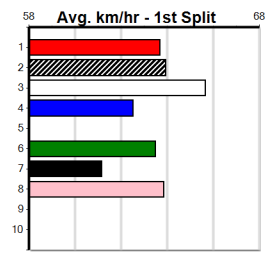

Sale
12
9:55PM
(VIC time)

SPORTSBET SET A DEPOSIT LIMIT

Distance: 435m, Race Type: Grade 5, Total Prizemoney: $2,925
1st: $1,950, 2nd: $600, 3rd: $300, 4th: $75

BONNIE GAL (6) will find this easier than her most recent racing and she has the speed to cross and lead throughout. MICK SAYS SO (1) is a strong type and he just needs a little luck early on. FURIOUS ANGEL (2) has claims.

Watchdog Tips: **6** **1** **2** **4** **Bet:** **Win 6**

Form Box	Wgt	Dist	Track	Date	Time	BON	Margin	1st/2nd (Time)	PIR	Checked	Comment	WR	Split 1	S/P	Grade	
1	MICK SAYS SO [5] Better than form, good turn of foot, danger $3.40															
	BK Dog Aug-20 Sire: ORSON ALLEN Dam: ZIPPY ZURI Trainer: Sean Lithgow (Devon Meadows)															
	Owner(s): At The Nugget (SYN), T Welsh, D Fagan															
	Winning Distances: < 300m (0) 300 - 399m (8) 400 - 499m (4) 500 - 599m (0) 600 - 699m (0) > 700m (0)															
	Winning Weights: 29.8(1) 30.0(1) 30.1(1) 30.5(1) 30.6(1) 30.7(4) 31.1(1) 31.3(1) 31.5(1)															
	2nd (7)	30.6	450	BAL	R8	01-Sep-24	26.04	25.55	1.5L NORSE QUEEN (25.94)	M/222	.	.	.	6.74	$4.40	T3-5
	1st (3)	30.7	390	SHP	R11	05-Sep-24	22.17	22.17	1.5L LITTLE MISS ENVY (22.27)	M/11	.	SW	.	8.47	$3.50	T3-5
	6th (8)	30.4	425	BEN	R11	20-Sep-24	24.87	24.04	7.50L MILITANT STORM (24.36)	S/756	.	.	.	6.80	$4.80 5	
	8th (8)	29.9	400	WGL	R10	24-Sep-24	23.41	22.39	11.00 ASTON FANTASTIC (22.65)	M/68	.	.	.	8.63	$62.50	X45
	5th (5)	30.3	400	WGL	R12	27-Sep-24	23.14	22.64	5.50L JOE GEM (22.77)	S/65	.	.	.	8.67	$25.20	VET
2	FURIOUS ANGEL [5] Luckless of late, this is easier, can threaten $7.50															
	BK Bitch Nov-20 Sire: FERNANDO BALE Dam: KOUTA AND CREAM Trainer: Sean Lithgow (Devon Meadows)															
	Owner(s): S Lithgow															
	Winning Distances: < 300m (0) 300 - 399m (6) 400 - 499m (10) 500 - 599m (0) 600 - 699m (0) > 700m (0)															
	Winning Weights: 24.4(1) 24.6(1) 24.9(1) 25.1(1) 25.2(1) 25.3(2) 25.4(3) 25.6(1) 25.7(2) 25.8(1) 26.1(2)															
	1st (3)	25.3	390	WBL	R3	29-Aug-24	22.20	22.08	2.00L ERUDITE BALE (22.33)	Q/22	.	.	.	8.80	$16.30	5
	8th (1)	25.3	460	WGL	R8	03-Sep-24	26.45	25.92	8.00L LIGHTNING JEWEL (25.92)	M/555	.	.	.	6.63	$46.20	X45
	6th (6)	25.3	410	HOR	R10	10-Sep-24	23.97	22.93	6.00L DEWY NEWS (23.57)	M/75	.	.	.	10.82	$5.30 5	
	4th (5)	24.5	450	BAL	R7	18-Sep-24	25.96	25.18	6.00L TRICKY DISCO (25.56)	Q/366	.	.	.	6.68	$24.30	5
	6th (3)	25.2	460	WGL	R9	24-Sep-24	26.41	25.73	7.00L READY TO STING (25.93)	M/447	.	.	.	6.67	$49.40	5
3	HEAVY METAL [5] Likes to push up the track, may find bother $10.00															
	BD Dog Aug-21 Sire: ORSON ALLEN Dam: ZIPPING POPPY Trainer: Kate Gorman (Tanjil South)															
	Owner(s): Eye Candy (SYN), C Wilk, K Gorman															
	Winning Distances: < 300m (0) 300 - 399m (6) 400 - 499m (3) 500 - 599m (0) 600 - 699m (0) > 700m (0)															
	Winning Weights: 30.0(1) 30.2(2) 30.4(1) 30.9(1) 31.0(2) 31.1(1) 31.5(1)															
	5th (2)	29.2	435	SLE	R9	11-Aug-24	25.36	24.42	7.50L COMPUTER MODEL (24.84)	M/575	.	.	.	5.36	$31.90	5
	6th (7)	29.4	435	SLE	R11	18-Aug-24	25.16	24.18	6.50L DR. CHIEFTAIN (24.71)	M/356	.	.	.	5.31	$14.40	5
	8th (3)	29.0	400	WGL	R11	30-Aug-24	23.61	22.57	13.00 BLUEBELLE COLOUR (22.71)	M/78	.	.	.	8.63	$77.70	5
	2nd (2)	29.0	350	HVL	R6	06-Sep-24	19.79	19.01	12.00 ANGRY FRANKY (19.01)	M/8	.	.	.	6.67	$44.70	T3-5
	8th (7)	28.8	400	WGL	R11	12-Sep-24	23.02	22.86	0.50L KENZIE KID (23.00)	Q/21	.	.	.	8.39	$5.30	T3-5
4	BLACK PRESTIGE [5] Led for a long way last time, must keep safe $4.00															
	BK Bitch May-22 Sire: ZIPPING GARTH Dam: DREAMY EYES Trainer: Christian Wilk (Tanjil South)															
	Owner(s): Eye Candy (SYN), C Wilk, K Gorman															
	Winning Distances: < 300m (0) 300 - 399m (1) 400 - 499m (4) 500 - 599m (0) 600 - 699m (0) > 700m (0)															
	Winning Weights: 29.8(2) 29.9(1) 30.3(1) 30.8(1)															
	4th (4)	29.9	350	HVL	R8	02-Aug-24	19.60	19.11	7.00L ASTON SCORCHER (19.11)	S/6	.	.	.	6.75	$40.50	T3-5
	4th (3)	30.1	300	HVL	R12	09-Aug-24	17.09	16.90	2.75L FINLEY BALE (16.90)	S/7	.	.	.	4.21	$3.80	T3-5
	7th (4)	29.8	460	WGL	R7	13-Aug-24	26.62	25.71	10.00 AUSSIE SUPREME (25.93)	M/647	.	.	.	6.71	$51.70	5
	5th (5)	29.2	300	HVL	R9	26-Aug-24	17.41	16.68	7.50L DOWN SOUTH GIRL (16.90)	S/6	.	.	.	4.22	$13.30	T3-5
	1st (3)	29.9	435	SLE	R12	04-Sep-24	24.85	24.62	0.10L STELLAR CAREER (24.85)	M/221	.	.	.	5.30	$8.90	T3-5
5	*** VACANT BOX ***															
	Sire: Dam: Trainer:															
	Owner(s):