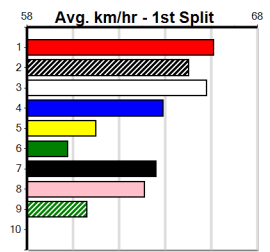

Sale

8

8:28PM

(VIC time)

AUSSIE SECRET @ STUD

Distance: 510m, Race Type: Mixed 4/5, Total Prizemoney: $3,875
1st: $2,600, 2nd: $800, 3rd: $400, 4th: $75

MADALIA ZOOM (1) rarely runs a bad race in this company and he is drawn to get all the breaks.
ASTON TOMMY (3) was dominant at Sandown recently and he just needs to step evenly. PAW LOUIS (8) is showing plenty of promise

Watchdog Tips: **1** **3** **8** **2** **Bet:** **Win 1**

1

MADALIA ZOOM [4] **Honest type, has the good draw, hard to hold out** **$2.80**
WBK Dog Nov-20 **Sire: BANJO BOY Dam: ZIPPING SCARLET** **Trainer: Peter Mckenzie (Tinamba)**
Owner(s): P Mckenzie
Winning Distances: < 300m (0) 300 - 399m (0) 400 - 499m (3) 500 - 599m (5) 600 - 699m (0) > 700m (0)
Winning Weights: 34.7(1) 34.8(1) 35.3(2) 35.4(1) 35.6(2) 35.7(1)

Box	1st	2nd	3rd	4th	5th	6th	7th	8th
1	3	1	5	2	3	3		
2	4	3	1	2	1	1		2
3	1	1	1	1	2	2	1	
4	2	1	2	1	3			1
5		2	2	3	2	1		
6	3	3	5	1	1	2	2	
7	1	1	3	1	3	1	2	
8	1	2	3	5	2			1

Prize Best Starts Trk/Dts APM
$40923.13
28.83(2)-13/10/24
100-8-14-13
21-2-3-1
8610

2

GOT RHYTHM [5] **No luck in SA of late, can make amends, respect** **$4.60**
BK Dog Apr-21 **Sire: BERNARDO Dam: SUNSET SENORITA** **Trainer: Jessica Bean (Tinamba)**
Owner(s): R Bean
Winning Distances: < 300m (0) 300 - 399m (0) 400 - 499m (8) 500 - 599m (3) 600 - 699m (0) > 700m (0)
Winning Weights: 31.1(1) 31.5(2) 31.7(1) 31.8(1) 32.2(2) 32.5(1) 32.7(2) 33.1(1)

Box	1st	2nd	3rd	4th	5th	6th	7th	8th
1	1			3	1			
2	1	1	2					
3	1	1		1				1
4	3				1	1		
5	1		1	1	1	1	1	
6	1	1	1			1	1	1
7	1	1	1				1	
8	2	1	1	2				

Prize Best Starts Trk/Dts APM
$44835.00
FSH
38-11-4-7
0-0-0-0
3126

3

ASTON TOMMY [5] **Dominant winner two runs back, main danger** **$4.20**
BD Dog Apr-22 **Sire: TOMMY SHELBY Dam: ASTON MEILLEUR** **Trainer: David Condon (Devon Meadows)**
Owner(s): R Borda
Winning Distances: < 300m (0) 300 - 399m (1) 400 - 499m (3) 500 - 599m (3) 600 - 699m (0) > 700m (0)
Winning Weights: 32.6(1) 32.9(1) 33.1(1) 33.6(1) 33.8(1) 33.9(2)

Box	1st	2nd	3rd	4th	5th	6th	7th	8th
1	1	1	1	2	1	2		
2		1			1		1	1
3	2						1	1
4		1	1	2	1			
5		1			2			
6	2		2	1	1	1		
7	1	1	1	1	1	1		
8	2		1			2		

Prize Best Starts Trk/Dts APM
$24875.63
29.80(1)-1/9/24
36-7-4-5
1-0-0-0
14532

4

BONIECKI [5] **Needs to lead, will cop pressure, place best** **$10.00**
RF Dog Apr-22 **Sire: FERNANDO BALE Dam: BIVOUC** **Trainer: Chris Johannsen (Devon Meadow)**
Owner(s): W Mcneil
Winning Distances: < 300m (0) 300 - 399m (0) 400 - 499m (2) 500 - 599m (1) 600 - 699m (0) > 700m (0)
Winning Weights: 31.0(1) 31.1(1) 31.3(1)

Box	1st	2nd	3rd	4th	5th	6th	7th	8th
1	1	1						
2		1		1				
3			1	1				
4		1		1	2		1	
5						1	1	
6	1	1						2
7								
8	1	2	1	1	1	1		

Prize Best Starts Trk/Dts APM
$10255.00
29.08(8)-6/10/24
25-3-6-2
2-1-0-0
7772

5

QUENARA BALE (NSW)[5] **In form but drawn to find bother, too risky** **$9.00**
RF Bitch Aug-20 **Sire: ORSON ALLEN Dam: DYNA HADRIA** **Trainer: Susan Northway (Heyfield)**
Owner(s): S Northway
Winning Distances: < 300m (0) 300 - 399m (2) 400 - 499m (9) 500 - 599m (3) 600 - 699m (0) > 700m (0)
Winning Weights: 25.1(1) 25.7(2) 26.7(1) 27.0(1) 27.7(1) 27.8(1) 27.9(1) 28.0(1) 28.1(1) 29.2(2) 29.3(1) 29.5(1)

Box	1st	2nd	3rd	4th	5th	6th	7th	8th
1	1	1			1	3		
2	2	4	3	1	4	1		1
3	2	2	1		3		1	1
4	2	2		3	1	1		
5	3	4	1		3	1	1	
6	2	1	1		3	1	2	
7	2	3	1	1		1	1	
8	1	2	1	1	1	1	2	

Prize Best Starts Trk/Dts APM
$44361.88
28.97(8)-26/5/24
81-14-18-10
2-0-1-0
9891