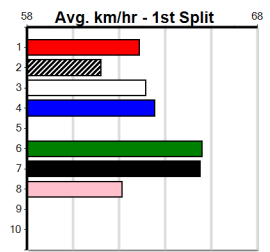

Sale
10
9:13PM
(VIC time)

dreamchasersfestival.com.au

Distance: 435m, Race Type: Grade 5, Total Prizemoney: $2,925
1st: $1,950, 2nd: $600, 3rd: $300, 4th: $75

WISDOM BALE (1) is better than her past few runs and she is drawn to make amends tonight. HAY RILEY (4) is never far away here and he is a good anchor for top three in a SRM. DR. CHIEFTAIN (8) will be charging to the line.

Watchdog Tips: **1** **4** **8** **3** **Bet:** Box Quinella 1,4,8 ($10 for 333.33%)

1

WISDOM BALE (NSW)[5] **No luck of late, drops in class, hard to hold out** **$2.20**

BK Bitch Jul-22 Sire: JARVIS BALE Dam: ETHLA ALLEN Trainer: Luke Harris (Devon Meadows)

Owner(s): T Kennedy-harris

Winning Distances: < 300m (0) 300 - 399m (0) 400 - 499m (3) 500 - 599m (0) 600 - 699m (0) > 700m (0)

Winning Weights: 25.2(1) 25.8(1) 25.9(1)

Run	Dist	Wgt	Sex	Age	Date	Time	Margin	1st/2nd (Time)	PIR	Checked	Comment	WR	Split 1	S/P	Grade
4th (8)	25.6	425	BEN	R2	30-Aug-24	25.91	23.73	26.00 BLACK LICORICE (24.12)	M/644	.	.	.	6.77	$38.80	7
7th (4)	25.6	435	SLE	R3	04-Sep-24	25.23	24.62	9.00L COLLINDA EXPRESS (24.63)	M/567	.	.	.	5.38	$18.80	T3-7
5th (5)	25.9	460	WGL	R5	12-Sep-24	26.49	25.86	9.50L NACHO COOKIE (25.86)	M/666	.	.	.	6.73	$21.10	T3-RW
1st (8)	25.9	410	HOR	R10	15-Sep-24	23.67	23.03	2.00L RUXTON SHINE (23.81)	M/11	.	.	.	10.48	$7.90	7
1st (2)	25.8	410	HOR	R11	21-Sep-24	23.59	23.33	1.25L PAW HUNTER (23.66)	Q/11	.	.	.	10.58	$7.30	6G
3rd (5)	25.7	410	HOR	R5	05-Oct-24	24.12	23.32	2.75L WHERE THE FORMAN	S/88	.	.	.	10.91	$12.90	5
7th (7)	25.7	400	WGL	R12	08-Oct-24	23.10	22.58	6.50L EAGLES FLY ALONE (22.68)	S/76	.	.	.	8.72	$27.80	5
4th (1)	25.6	390	BAL	R5	16-Oct-24	22.53	21.97	6.50L CUBAN CIGAR (22.08)	M/43	.	.	.	8.74	$5.90	5

Last 3 wins NOT included above

Run	Dist	Wgt	Sex	Age	Date	Time	Margin	1st/2nd (Time)	PIR	Checked	Comment	WR	Split 1	S/P	Grade
1st (1)	25.2	450	BAL	R3	06-May-24	26.03	25.55	2.25L HORATIO BALE (26.17)	M/221	.	SW	.	6.83	$10.90	T3-M

Prize Best Starts Trk/Dts APM: $7342.50, 25.23(4)-4/9/24, 23-3-5-1, 2-0-0-0, 5548