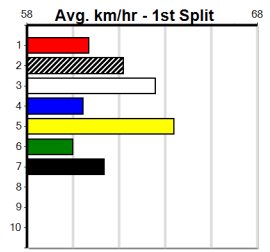

Sale
3
6:45PM
(VIC time)

IAN CARTER BUILDER

Distance: 435m, Race Type: Grade 7, Total Prizemoney: $2,925
1st: $1,950, 2nd: $600, 3rd: $300, 4th: $75

TOMMY THE HOOD (7) sizzled early in his brilliant 24.41 win here last time and he appears to be a nice type. WALLS OF JERICHO (3) has a good record here to date and he just needs a clear crack mid race. DR. ZEEKA (2) is an improving type

Watchdog Tips: **7** **3** **2** **4** **Bet:** Box Quinella 2,3,7 ($10 for 333.33%)

Form Box Wgt Dist Track Date Time BON Margin 1st/2nd (Time) PIR Checked Comment W/R Split 1 S/P Grade

1

CROWN ARYA [7] Lacking confidence, prefer out wide, next time **$12.00**
BK Bitch Sep-22 Sire: TIGGERLONG TONK Dam: QUEENIE JEAN Trainer: Luke Harris (Devon Meadows)
Owner(s): T Kennedy-harris
Winning Distances: < 300m (0) 300 - 399m (0) 400 - 499m (1) 500 - 599m (0) 600 - 699m (0) > 700m (0)
Winning Weights: 28.6(1)

5th (1)	28.6	410	HOR	R10	15-Sep-24	24.13	23.03	7.00L WISDOM BALE (23.67)	M/75			11.36	$2.30	7
6th (2)	29.0	435	SLE	R3	18-Sep-24	25.43	24.68	9.50L SAND DUNES (24.78)	M/866			5.61	$18.70	T3-7
3rd (6)	28.6	390	BAL	R10	23-Sep-24	22.92	22.35	4.75L DERNANCOURT (22.60)	M/47			8.80	$22.50	T3-7
7th (5)	28.1	450	WBL	R7	26-Sep-24	26.20	25.40	11.00 PANAMA RHODE (25.46)	M/667			6.84	$95.40	X67
8th (8)	28.6	450	BAL	R6	30-Sep-24	26.74	25.48	18.00 MY NAME'S EVELYN (25.49)	M/658			7.04	$11.90	T3-7
4th (4)	29.0	400	WGL	R10	04-Oct-24	23.16	22.71	2.50L SWEET CANNELLONI (22.99)	M/44			8.54	$21.60	7
2nd (7)	29.2	400	WGL	R9	10-Oct-24	22.94	22.67	2.00L SOMERTON KAREN (22.81)	M/22			8.81	$7.30	T3-7
F (7)	29.2	460	GEL	R4	15-Oct-24	0.00	25.90	FLY HIGH ZEUS (26.59)	M/488		VO	6.95	$11.10	7

Last 3 wins NOT included above

1st (3)	28.6	400	GEL	R2	10-Sep-24	23.01	22.54	0.75L RELEASED (23.05)	M/45			8.68	$10.50	M

Bx	1st	2nd	3rd	4th	5th	6th	7th	8th
1								
2			1		1			
3	1							
4				1				
5								1
6			1	1				
7		1						
8								1

Prize Best	$1890.00
Starts	25.43(2)-18/9/24
Trk/Dts	11-1-1-2
APM	1-0-0-0
	1623

2

DR. ZEEKA [7] Improving type, nice turn of foot, threat **$7.50**
BD Bitch Aug-22 Sire: FERAL FRANKY Dam: PAYTON Trainer: Kimberley McMahon (Darriman)
Owner(s): DOCTORS KENNELS (SYN), J McMahon, J Gill
Winning Distances: < 300m (0) 300 - 399m (0) 400 - 499m (1) 500 - 599m (0) 600 - 699m (0) > 700m (0)
Winning Weights: 25.8(1)

3rd (3)	26.1	435	SLE	R1	29-Sep-24	25.37	24.44	14.00 SPRING REGENCY (24.44)	M/433			5.33	$20.40	MH
3rd (8)	25.8	435	SLE	R1	06-Oct-24	25.21	24.16	6.50L STORMY NEO (24.78)	M/444			5.44	$13.00	M
3rd (7)	25.7	435	SLE	R3	09-Oct-24	25.06	24.13	8.50L ASTON PERK (24.48)	M/543			5.34	$7.10	M
1st (2)	25.8	435	SLE	R2	13-Oct-24	24.78	24.07	2.25L UNDERCOVER GUY (24.94)	M/221			5.29	$6.80	M

Last 3 wins NOT included above

Bx	1st	2nd	3rd	4th	5th	6th	7th	8th
1								
2	1							
3			1					
4								
5								
6								
7			1					
8			1					

Prize Best	$2460.00
Starts	24.78(2)-13/10/24
Trk/Dts	4-1-0-3
APM	4-1-0-3
	2460