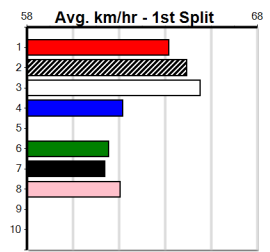

Sale
9
8:52PM
(VIC time)

ACCELL ANIMAL THERAPY - VIC

Distance: 435m, Race Type: Grade 5, Total Prizemoney: $2,925
1st: $1,950, 2nd: $600, 3rd: $300, 4th: $75

DR. GILLIAN (4) has dazzling pace once balanced and she will get a nice cart across in the early stages. DR. DOT (6) has a good record here and she should be on the pace from the outset. OUR YOGI (3) is a more than capable type

Watchdog Tips: **4** **6** **3** **1** **Bet:** **Win 4**

Form Box	Wgt	Dist	Track	Date	Time	BON	Margin	1st/2nd (Time)	PIR	Checked	Comment	W/R	Split 1	S/P	Grade	
1	BLACK TYCOON [5] Continues to impress, toughest test, keep safe $4.80															
	BK Dog		Feb-23		Sire: ASTON FASTNET		Dam: PRETTY MUCH		Trainer: Nicole Lund (Longwarry)							
	Owner(s): K Iles															
	Winning Distances: < 300m (0) 300 - 399m (0) 400 - 499m (3) 500 - 599m (0) 600 - 699m (0) > 700m (0)															
	Winning Weights: 33.6(1) 34.0(1) 34.2(1)															
	8th (5)	34.0	400	GEL	R2	06-Sep-24	23.82	22.68	14.00 PAW KATTIA (22.86)	M/47				8.81	$20.20	M
	1st (1)	34.0	400	WGL	R2	13-Sep-24	23.35	22.67	1.00L JOE THE GOOSE (23.41)	M/21				8.54	$5.60	M
	1st (2)	34.2	435	SLE	R4	18-Sep-24	24.91	24.68	3.25L TARGET TIME (25.13)	M/222				5.35	$8.90	T3-7
	1st (6)	33.6	400	WGL	R4	03-Oct-24	22.82	22.58	1.75L SPIRIT OF DUKE (22.93)	M/11		SW		8.46	$6.10	T3-6
	Last 3 wins NOT included above															
<table border="1"> <thead> <tr> <th>Bx</th> <th>1st</th> <th>2nd</th> <th>3rd</th> <th>4th</th> <th>5th</th> <th>6th</th> <th>7th</th> <th>8th</th> </tr> </thead> <tbody> <tr><td>1</td><td>1</td><td></td><td></td><td></td><td></td><td></td><td></td><td></td></tr> <tr><td>2</td><td>1</td><td></td><td></td><td></td><td></td><td></td><td></td><td></td></tr> <tr><td>3</td><td></td><td></td><td></td><td></td><td></td><td></td><td></td><td></td></tr> <tr><td>4</td><td></td><td></td><td></td><td></td><td></td><td></td><td></td><td></td></tr> <tr><td>5</td><td></td><td></td><td></td><td></td><td></td><td></td><td></td><td>1</td></tr> <tr><td>6</td><td>1</td><td></td><td></td><td></td><td></td><td></td><td></td><td></td></tr> <tr><td>7</td><td></td><td></td><td></td><td></td><td></td><td></td><td></td><td></td></tr> <tr><td>8</td><td></td><td></td><td></td><td></td><td></td><td></td><td></td><td></td></tr> </tbody> </table>																
<table border="1"> <thead> <tr> <th>Prize</th> <th>Best</th> <th>Starts</th> <th>Trk/Dts</th> <th>APM</th> </tr> </thead> <tbody> <tr> <td></td> <td></td> <td>$3680.00</td> <td></td> <td></td> </tr> <tr> <td></td> <td></td> <td>24.91(2)-18/9/24</td> <td></td> <td></td> </tr> <tr> <td></td> <td></td> <td>4-3-0-0</td> <td></td> <td></td> </tr> <tr> <td></td> <td></td> <td>1-1-0-0</td> <td></td> <td></td> </tr> <tr> <td></td> <td></td> <td>3344</td> <td></td> <td></td> </tr> </tbody> </table>																

2	ELARA BALE (NSW)[5] Lack of early speed is a worry, place best $9.00															
	BK Bitch		Jan-22		Sire: FERAL FRANKY		Dam: DYNA DANNA		Trainer: Robert Camilleri (Lara)							
	Owner(s): B Wheeler															
	Winning Distances: < 300m (0) 300 - 399m (3) 400 - 499m (5) 500 - 599m (0) 600 - 699m (0) > 700m (0)															
	Winning Weights: 26.2(3) 26.3(1) 26.7(1) 27.0(1) 27.4(1) 27.5(1)															
	2nd (3)	27.6	350	HVL	R6	23-Aug-24	19.40	19.28	1.75L REVERSE SWEEP (19.28)	M/4				6.60	$15.30	T3-5
	3rd (1)	27.8	350	HVL	R8	26-Aug-24	19.47	19.33	2.00L CASH NOW (19.33)	S/7				6.74	$1.70	T3-5
	8th (5)	27.8	390	WBL	R5	05-Sep-24	22.83	22.00	11.00 NATALIE BALE (22.11)	M/77				9.31	$18.00	5
	3rd (7)	27.6	435	SLE	R6	11-Sep-24	24.73	24.22	3.25L KEISHA (24.52)	S/633				5.46	$16.60	5
	1st (5)	27.4	390	WBL	R5	23-Sep-24	22.59	22.47	0.05L GOING GETS TOUGH (22.60)	M/75				8.96	$4.10	5
2nd (3)	27.8	425	BEN	R6	26-Sep-24	24.18	24.09	1.25L CORNHILL PRINCE (24.09)	M/332		VO		6.64	$4.70	T3-5	
2nd (6)	27.9	410	HOR	R11	01-Oct-24	23.31	22.85	0.025 ROCK IT QUEEN (23.31)	M/33				10.61	$5.50	5	
4th (2)	28.1	410	HOR	R6	05-Oct-24	23.81	23.32	7.50L IMANI (23.32)	M/44				10.87	$5.30	X45	
Last 3 wins NOT included above																
<table border="1"> <thead> <tr> <th>Prize</th> <th>Best</th> <th>Starts</th> <th>Trk/Dts</th> <th>APM</th> </tr> </thead> <tbody> <tr> <td></td> <td></td> <td>$12260.00</td> <td></td> <td></td> </tr> <tr> <td></td> <td></td> <td>24.73(7)-11/9/24</td> <td></td> <td></td> </tr> <tr> <td></td> <td></td> <td>39-8-4-10</td> <td></td> <td></td> </tr> <tr> <td></td> <td></td> <td>7-0-0-4</td> <td></td> <td></td> </tr> <tr> <td></td> <td></td> <td>6208</td> <td></td> <td></td> </tr> </tbody> </table>