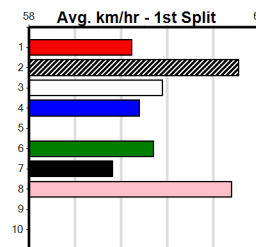

Sale

6

7:50PM

(VIC time)

CABINET CONNECTIONS

Distance: 435m, Race Type: Mixed 4/5, Total Prizemoney: $3,360
1st: $2,250, 2nd: $690, 3rd: $345, 4th: $75

DR. UNITED (4) has been racing well in stronger company of late and he will appreciate the empty draw outside. XISAN BALE (2) has pace to burn and he can lead them a merry dance, while PAW VARNER (8) continues to impress and just needs to step.

Watchdog Tips: **4** **2** **8** **6** **Bet:** **Box Quinella 2,4,6,8 ($10 for 166.67%)**

Form Box	Wgt	Dist	Track	Date	Time	BON	Margin	1st/2nd (Time)	PIR	Checked	Comment	WR	Split 1	S/P	Grade	
1	AYLA ROSE [5] $9.00															
	Rarely runs a bad race here, draw suits, place															
	BE Bitch Feb-22 Sire: SHIMA SHINE Dam: SHANTELE ROSE Trainer: Jeffrey Chignell (Rosedale)															
	Owner(s): S Chignell															
	Winning Distances: < 300m (0) 300 - 399m (2) 400 - 499m (3) 500 - 599m (1) 600 - 699m (0) > 700m (0)															
	Winning Weights: 27.1(1) 27.3(1) 27.5(1) 27.6(2) 27.8(1)															
	3rd (5)	27.6	435	SLE	R11	18-Aug-24	24.84	24.18	2.00L DR. CHIEFTAIN (24.71)	M/211	.	.	.	5.24	$4.30	5
	4th (8)	27.1	435	SLE	R4	01-Sep-24	24.91	24.45	2.75L ASTON IMAGE (24.72)	M/333	.	.	.	5.39	$2.50	5
	3rd (2)	27.6	435	SLE	R9	08-Sep-24	24.86	24.13	3.75L BLUEBELLE COLOUR (24.60)	M/233	.	.	.	5.26	$12.20	5
	7th (3)	27.4	400	WGL	R4	13-Sep-24	23.28	22.67	7.50L TOUCH OF CLOVER (22.78)	M/78	.	.	.	8.59	$10.00	X45
	2nd (1)	27.4	435	SLE	R11	22-Sep-24	24.67	24.32	5.50L DR. QUEENIE (24.32)	Q/112	.	.	.	5.25	$15.30	5
	7th (2)	27.2	435	SLE	R10	29-Sep-24	25.41	24.44	10.00 MYALL MEG (24.74)	M/346	.	.	.	5.46	$5.60	5
	2nd (8)	27.3	435	SLE	R12	06-Oct-24	24.85	24.16	1.25L JACK HOOK (24.78)	M/612	.	.	.	5.52	$3.50	5
	2nd (5)	27.5	435	SLE	R12	13-Oct-24	24.88	24.07	2.00L STROMBOLI (24.75)	M/451	.	.	.	5.39	$12.80	5
	Last 3 wins NOT included above															
1st (8)	27.6	435	SLE	R5	17-Jan-24	24.72	24.25	1.00L DR. EVERGREEN (24.78)	M/211	.	.	.	5.27	$3.40	5	
1st (1)	27.5	435	SLE	R11	05-May-24	24.59	24.32	2.00L COLLINDA RISE (24.72)	M/211	.	.	.	5.31	$3.00	5	
1st (1)	27.6	510	SLE	R7	19-May-24	28.73	28.53	0.50L SON OF CINDY (28.76)	M/111	.	.	.	9.03	$4.10	5H	
2	XISAN BALE (NSW)[5] $4.20															
	Good early burn, can clear the red, danger															
	BK Dog Feb-22 Sire: DROOPYS SYDNEY Dam: WINNIE ALLEN Trainer: Tammy Kennedy-harris (Devon M)															
	Owner(s): L Harris															
	Winning Distances: < 300m (0) 300 - 399m (1) 400 - 499m (3) 500 - 599m (0) 600 - 699m (0) > 700m (0)															
	Winning Weights: 30.2(1) 30.6(2) 30.8(1)															
	1st (1)	30.6	400	GEL	R9	23-Aug-24	22.59	22.56	13.00 ROWDY'S BEAST (23.45)	Q/11	.	.	.	8.39	$1.80	X67
	5th (1)	30.1	425	BEN	R10	30-Aug-24	24.30	23.73	3.25L DRAGONELLE (24.08)	M/343	.	.	.	6.66	$2.10	5
	1st (2)	30.6	390	WBL	R3	05-Sep-24	22.00	22.00	4.25L MAC AND CHEESE (22.29)	M/11	.	SW	.	8.69	$1.50	RWH
	3rd (2)	31.2	390	WBL	R5	12-Sep-24	22.34	21.89	2.00L MAC AND CHEESE (22.21)	Q/44	.	.	.	8.73	$2.00	RWF
	5th (6)	31.0	410	HOR	R6	17-Sep-24	23.60	23.11	6.50L PAW LAUREN (23.18)	M/35	.	.	.	10.60	$5.20	5
	3rd (4)	31.2	410	HOR	R6	24-Sep-24	23.14	22.93	3.25L LILYDALE (22.93)	M/22	.	.	.	10.18	$2.10	5H
	2nd (4)	31.4	400	WGL	R12	11-Oct-24	22.72	22.36	0.50L QUEBEC BALE (22.70)	Q/22	.	.	.	8.37	$3.10	5
	F (2)	31.0	390	BAL	R12	16-Oct-24	0.00	21.97	. BLACK VIPER (22.05)	M/57	.	VO	.	8.58	$4.90	X45
	Last 3 wins NOT included above															
1st (1)	30.8	460	GEL	R9	22-Jan-24	25.91	25.90	2.00L KINGSLEY BALE (26.04)	Q/231	.	.	.	6.61	$13.80	M	
1st (8)	30.2	450	BAL	R4	12-Jun-24	25.31	25.31	3.75L VILMA BALE (25.57)	M/111	.	.	.	6.60	$1.80	X67	
3	EL CRIMP ADORE [5] $10.00															
	Talented but can be risky at box rise, next time															
	WF Dog May-21 Sire: FERNANDO BALE Dam: CRIMSON VIXEN Trainer: Dawn Johnston (Toongabbie)															
	Owner(s): G Ponton															
	Winning Distances: < 300m (0) 300 - 399m (0) 400 - 499m (8) 500 - 599m (1) 600 - 699m (0) > 700m (0)															
	Winning Weights: 31.5(1) 31.9(1) 32.0(2) 32.3(1) 32.6(1) 32.7(2) 33.3(1)															
	2nd (2)	32.9	460	WGL	R6	08-Aug-24	26.30	26.06	0.75L ASTON ANGELO (26.25)	S/763	.	.	.	6.77	$3.00	T3-5
	7th (8)	32.8	460	WGL	R7	16-Aug-24	26.44	25.63	8.00L MARCO ROSE (25.88)	M/677	.	W	.	6.68	$6.30	5
	4th (6)	32.6	435	SLE	R10	04-Sep-24	24.92	24.62	3.25L AUSSIE CAN FLY (24.70)	M/376	.	.	.	5.30	$4.70	T3-5
	1st (3)	32.7	435	SLE	R11	11-Sep-24	24.22	24.22	11.00 BE RUGGED (24.93)	M/111	.	SW	.	5.18	$1.50	5