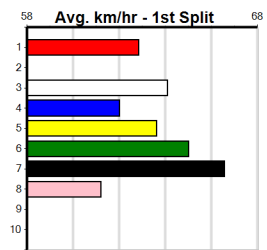

Sale

4

7:07PM

(VIC time)

ROTTI SECURITY (1-3 WINS)

Distance: 435m, Race Type: Restricted Win, Total Prizemoney: $2,925
1st: $1,950, 2nd: $600, 3rd: $300, 4th: $75

ZIPPING MUFASA (7) was a dominant 24.59 winner here recently and he appears to be a nice type.
ZIPPITY ZIPPIN' (4) has been brilliant in his two wins to date and he will keep the pressure on throughout. MY AMBER (1) is a nice prospect.

Watchdog Tips: **7** **4** **1** **3** **Bet:** **Win 7**

Form Box	Wgt	Dist	Track	Date	Time	BON	Margin	1st/2nd (Time)	PIR	Checked	Comment	W/R	Split 1	S/P	Grade	
1	MY AMBER [7] Good muster, has the right draw, can threaten $4.60															
	BK Bitch Sep-22 Sire: MY REDEEMER Dam: HARPER'S GIRL Trainer: Robert Bean (Tinamba)															
	Owner(s): R Bean															
	Winning Distances: < 300m (0) 300 - 399m (0) 400 - 499m (1) 500 - 599m (0) 600 - 699m (0) > 700m (0)															
	Winning Weights: 25.9(1)															
	1st (7) 25.9 435 SLE R2 22-Sep-24 24.94 24.32 2.25L MINTER ENVY (25.10) M/221 . . . . . 5.38 $13.80 M															
	2nd (1) 26.8 435 SLE R9 16-Oct-24 24.76 24.34 3.25L CORINTHIAN (24.54) M/222 . . . . . 5.26 $10.20 7															
	. . . . .															
	. . . . .															
	. . . . .															
Last 3 wins NOT included above																
<table border="1"> <thead> <tr><th>Bx</th><th>1st</th><th>2nd</th><th>3rd</th><th>4th</th><th>5th</th><th>6th</th><th>7th</th><th>8th</th></tr> </thead> <tbody> <tr><td>1</td><td></td><td>1</td><td></td><td></td><td></td><td></td><td></td><td></td></tr> <tr><td>2</td><td></td><td></td><td></td><td></td><td></td><td></td><td></td><td></td></tr> <tr><td>3</td><td></td><td></td><td></td><td></td><td></td><td></td><td></td><td></td></tr> <tr><td>4</td><td></td><td></td><td></td><td></td><td></td><td></td><td></td><td></td></tr> <tr><td>5</td><td></td><td></td><td></td><td></td><td></td><td></td><td></td><td></td></tr> <tr><td>6</td><td></td><td></td><td></td><td></td><td></td><td></td><td></td><td></td></tr> <tr><td>7</td><td>1</td><td></td><td></td><td></td><td></td><td></td><td></td><td></td></tr> <tr><td>8</td><td></td><td></td><td></td><td></td><td></td><td></td><td></td><td></td></tr> <tr><td>Prize Best</td><td colspan="7"></td><td>$2280.00</td><td></td></tr> <tr><td>Starts</td><td colspan="7">24.76(1)-16/10/24</td><td></td><td></td></tr> <tr><td>Trk/Dts</td><td colspan="7">2-1-1-0</td><td></td><td></td></tr> <tr><td>APM</td><td colspan="7">2-1-1-0</td><td>2280</td><td></td></tr> </tbody> </table>																
2	CHAMPIONS [6] Solid SA form, this is harder, needs the run $10.00															
	BK Bitch Aug-22 Sire: ASTON RUPEE Dam: LADY CAULET Trainer: Pasquale Derubeis (Cape Woola)															
	Owner(s): P Derubeis															
	Winning Distances: < 300m (0) 300 - 399m (2) 400 - 499m (0) 500 - 599m (0) 600 - 699m (0) > 700m (0)															
	Winning Weights: 27.4(1) 27.6(1)															
	5th (2) 26.8 342 APK R2 20-Aug-24 21.21 19.26 7.50L IT'S A QUEEN (20.69) 0 VNAI 4.76 $2.10 M															
	1st (4) 27.4 342 APK R1 27-Aug-24 20.58 19.52 2.25L SOUTH GIRLS (20.74) 0 SAMP 4.69 $4.80 M															
	4th (8) 27.4 342 APK R2 31-Aug-24 20.55 19.63 7.00L BLUE ENERGY (20.07) 4.75 $12.00 RWF															
	2nd (2) 27.4 342 APK R2 10-Sep-24 20.14 19.56 1.5L CURIOUS GAMBLER (20.04) 4.55 $7.00 RW															
	1st (1) 27.6 342 APK R2 14-Sep-24 20.34 19.71 0.75L ROCK THE DRAGON (20.39) 4.68 $2.70 RWF															
. . . . .																
. . . . .																
. . . . .																
Last 3 wins NOT included above																
<table border="1"> <thead> <tr><th>Bx</th><th>1st</th><th>2nd</th><th>3rd</th><th>4th</th><th>5th</th><th>6th</th><th>7th</th><th>8th</th></tr> </thead> <tbody> <tr><td>1</td><td>1</td><td></td><td></td><td></td><td></td><td></td><td></td><td></td></tr> <tr><td>2</td><td></td><td>1</td><td></td><td></td><td>1</td><td></td><td></td><td></td></tr> <tr><td>3</td><td></td><td></td><td></td><td></td><td></td><td></td><td></td><td></td></tr> <tr><td>4</td><td>1</td><td></td><td></td><td></td><td></td><td></td><td></td><td></td></tr> <tr><td>5</td><td></td><td></td><td></td><td></td><td></td><td></td><td></td><td></td></tr> <tr><td>6</td><td></td><td></td><td></td><td></td><td></td><td></td><td></td><td></td></tr> <tr><td>7</td><td></td><td></td><td></td><td></td><td></td><td></td><td></td><td></td></tr> <tr><td>8</td><td></td><td></td><td>1</td><td></td><td></td><td></td><td></td><td></td></tr> <tr><td>Prize Best</td><td colspan="7"></td><td>$1380.00</td><td></td></tr> <tr><td>Starts</td><td colspan="7">FSH</td><td></td><td></td></tr> <tr><td>Trk/Dts</td><td colspan="7">5-2-1-0</td><td></td><td></td></tr> <tr><td>APM</td><td colspan="7">0-0-0-0</td><td>1104</td><td></td></tr> </tbody> </table>																
3	GOT FLAIR (NSW)[6] Placed in three of five here, must keep safe $8.00															
	BD Dog Nov-22 Sire: FERNANDO BALE Dam: CHAMPION MODEL Trainer: Brian Alford (Yarram)															
	Owner(s): B Alford