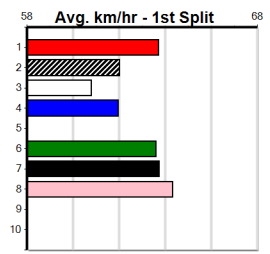

Sale
11
9:32PM
(VIC time)

INTA PLUMBING SERVICES

Distance: 435m, Race Type: Grade 5, Total Prizemoney: $2,925
1st: $1,950, 2nd: $600, 3rd: $300, 4th: $75

ASTON MASSIMO (8) has been brilliant in his past two and he should burn them off through the bend. WHERE'S FIFTY (4) was impressive three runs back and he can atone for his luckless runs since. AUDACIOUS LIVVY (1) has claims.

Watchdog Tips: **8** **4** **1** **2** **Bet:** **Win 8**

Form Box	Wgt	Dist	Track	Date	Time	BON	Margin	1st/2nd (Time)	PIR	Checked	Comment	WR	Split 1	S/P	Grade		
1	AUDACIOUS LIVVY [5] Placed in three of four from this draw, threat $4.60																
	BK Bitch			Sep-21			Sire: MAGIC SPRITE			Dam: AUDACIOUS GRACE			Trainer: Diane Wainwright (Rosedale)				
	Owner(s): K Wainwright																
	Winning Distances: < 300m (0) 300 - 399m (1) 400 - 499m (6) 500 - 599m (0) 600 - 699m (0) > 700m (0)																
	Winning Weights: 26.1(1) 26.2(2) 26.3(1) 26.6(2) 26.8(1)																
	3rd (7)	26.4	435	SLE	R10	21-Aug-24	25.14	24.64	7.50L PERSUASION (24.64)	M/345	.	SW	.	5.36	$4.10	5	
	4th (6)	26.5	400	WGL	R4	30-Aug-24	23.31	22.57	2.50L ROMP TIN (23.14)	S/66	.	.	.	8.58	$15.40	5	
	3rd (6)	26.5	435	SLE	R5	04-Sep-24	24.83	24.62	0.75L BRAEMAR CORA (24.79)	M/443	.	.	.	5.38	$2.80	T3-5	
	1st (5)	26.6	460	WGL	R8	12-Sep-24	26.06	25.86	3.00L RARE TARRA (26.25)	Q/111	.	.	.	6.48	$3.70	T3-5	
	8th (6)	26.8	460	WGL	R7	20-Sep-24	27.06	25.89	16.00 MAHOGANY (26.00)	Q/258	.	.	.	6.56	$31.00	X45	
3rd (2)	26.8	460	WGL	R6	27-Sep-24	26.14	25.65	6.00L SMOOTH COLLINDA (25.75)	Q/222	.	.	.	6.56	$6.70	5		
6th (3)	26.8	435	SLE	R11	06-Oct-24	25.22	24.16	6.50L DR. DOT (24.77)	M/672	.	.	.	5.61	$9.20	5		
8th (4)	26.8	460	WGL	R8	11-Oct-24	27.44	25.95	22.00 NO MORE GAMES (25.95)	M/388	.	.	.	6.65	$43.80	X45		
Last 3 wins NOT included above																	
1st (7)	26.2	460	WGL	R8	18-Jan-24	26.03	25.93	0.10L MALAIKA BALE (26.03)	Q/111	.	.	.	6.46	$1.60	T3-5		
1st (4)	26.8	460	WGL	R8	23-May-24	26.11	26.11	3.00L DUSTY OLD ROAD (26.31)	Q/111	.	.	.	6.56	$1.90	X45		
1st (7)	26.2	435	SLE	R7	14-Aug-24	24.73	24.45	0.25L VALVE BOUNCE (24.74)	Q/123	.	.	.	5.22	$4.70	5		
2	MADALIA SNOOPY [5] Strong type, scrapes the paint, big threat $10.00																
	BK Dog			Jun-21			Sire: ASTON DEE BEE			Dam: MADALIA MAGGIE			Trainer: Peter McKenzie (Tinamba)				
	Owner(s): P McKenzie																
	Winning Distances: < 300m (0) 300 - 399m (1) 400 - 499m (6) 500 - 599m (2) 600 - 699m (0) > 700m (0)																
	Winning Weights: 33.8(2) 33.9(1) 34.0(1) 34.2(1) 34.3(1) 34.4(1) 34.7(1) 34.8(1)																
	7th (5)	34.6	435	SLE	R12	21-Aug-24	26.35	24.64	21.00 OUR YOGI (24.95)	Q/368	.	.	.	5.40	$4.40	5	
	1st (6)	34.2	435	SLE	R12	01-Sep-24	24.70	24.45	3.75L SASSY SWAN (24.95)	M/111	.	SW	.	5.33	$9.20	5	
	8th (7)	34.5	460	WGL	R8	06-Sep-24	26.52	26.04	6.50L BO RHAPSODY (26.10)	M/666	.	.	.	6.76	$44.20	X34	
	3rd (1)	33.7	460	WGL	R8	17-Sep-24	26.33	25.79	1.25L DAINTREE GODDESS (26.25)	M/654	.	.	.	6.70	$10.30	5	
	5th (1)	33.8	435	SLE	R7	22-Sep-24	25.28	24.32	12.00 GO STEVIE (24.49)	M/655	.	.	.	5.32	$25.80	4	
5th (5)	33.8	460	WGL	R6	27-Sep-24	26.39	25.65	9.50L SMOOTH COLLINDA (25.75)	M/455	.	.	.	6.68	$9.10	5		
7th (4)	33.7	435	SLE	R7	02-Oct-24	25.25	24.44	12.00 DR. DYLAN (24.46)	M/777	.	.	.	5.55	$28.30	X45		
2nd (7)	34.2	435	SLE	R12	16-Oct-24	24.91	24.34	1.25L BEGONIA BELL (24.83)	M/522	.	.	.	5.33	$3.50	T3-5		
Last 3 wins NOT included above																	
1st (1)	34.4	510	SLE	R7	12-Nov-23	29.29	29.01	0.75L DR. BUZZ (29.34)	M/111	.	SW	.	9.26	$4.80	5		
1st (8)	34.7	510	SLE	R6	07-Jan-24	29.38	29.01	0.25L MUSTER (29.39)	Q/111	.	.	.	9.19	$18.40	X45		
1st (3)	33.8	435	SLE	R12	30-Jun-24	24.62	24.46	0.75L DR. QUEENIE (24.67)	Q/111	.	.	.	5.28	$5.70	5		
3	VALVE BOUNCE [5] Can miss the kick, relies on luck, place best $9.00																
	BK Dog			Oct-21			Sire: SHIMA SHINE			Dam: ZIPPING EMMA			Trainer: Chris Johannsen (Devon Meadow)				
	Owner(s): T Clark																
	Winning Distances: < 300m (0) 300 - 399m (0) 400 - 499m (3) 500 - 599m (0) 600 - 699m (0) > 700m (0)																
	Winning Weights: 33.0(1) 33.3(1) 33.7(1)																
	6th (2)	33.3	350	HVL	R7	11-Aug-24	19.79	19.01	4.50L SWEET ALESSIA (19.48)	S/8	.	.	.	6.91	$26.60	5	
	2nd (1)	33.3	435	SLE	R7	14-Aug-24	24.74	24.45	0.25L AUDACIOUS LIVVY (24.73)	M/331	.	.	.	5.33	$9.30	5	
	6th (7)	33.1	435	SLE	R10	18-Aug-24	26.21	24.18	22.00 DAINTREE GODDESS (24.70)	S/566	.	.	.	5.50	$6.30	RW	
	2nd (8)	32.7	390	BAL	R6	28-Aug-24	22.50	22.24	0.75L LUKA MAGIC (22.46)	M/33	.	.	.	8.65	$32.80	5