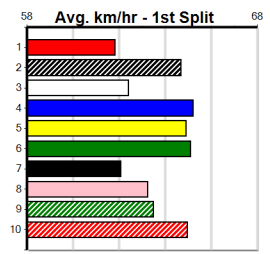

Sale
5
7:26PM
(VIC time)

TRFM DAMSELS DASH (1-4 WINS)

Distance: 435m, Race Type: Restricted Win, Total Prizemoney: $2,925
1st: $1,950, 2nd: $600, 3rd: $300, 4th: $75

MYALL MEG (3) has a great record here to date and she will find this easier than her most recent racing. PAW JULIA (4) has a nice turn of foot and she can follow the three across in the early stages. AMBANI (1) is improving all the time

Watchdog Tips: **3** **4** **1** **2** **Bet:** **Win 3**

1

AMBANI [5] **Continues to impress, has the right draw, threat** **$4.60**
BKW Bitch Jan-23 Sire: HOOKED ON SCOTCH Dam: ZHENG Trainer: Christian Wilk (Tanjil South)
Owner(s): Eye Candy (SYN), C Wilk, K Gorman
Winning Distances: < 300m (0) 300 - 399m (0) 400 - 499m (3) 500 - 599m (0) 600 - 699m (0) > 700m (0)
Winning Weights: 24.8(1) 25.2(1) 25.4(1)

Box	1st	2nd	3rd	4th	5th	6th	7th	8th
1	1							
2								
3								
4								
5	1							
6	1							
7								
8								

Prize Best Starts Trk/Dts APM: $3150.00, 25.58(5)-25/9/24, 9-3-0-0, 3-0-0-0, 3090

2

KELLY JANE (NSW)[5] **Good record here, early speed, keep safe** **$7.50**
BK Bitch Oct-22 Sire: KOBLENZ Dam: XALYNN BALE Trainer: Ben Joske (Yinnar South)
Owner(s): Lazzamarie (SYN), M Evans, L Scott
Winning Distances: < 300m (0) 300 - 399m (0) 400 - 499m (4) 500 - 599m (0) 600 - 699m (0) > 700m (0)
Winning Weights: 26.2(1) 26.4(1) 26.6(1) 27.0(1)

Box	1st	2nd	3rd	4th	5th	6th	7th	8th
1								
2	1							
3	1							
4								
5	1							
6								
7	1	1						
8	1	1						

Prize Best Starts Trk/Dts APM: $10225.00, 24.62(2)-8/9/24, 12-4-4-1, 7-2-2-1, 8451

3

MYALL MEG [5] **No luck of late, big drop in class, looks good** **$2.60**
F Bitch Jan-22 Sire: BEAST UNLEASHED Dam: SPOT ON CINTA Trainer: Raymond Gilmore (Kilmany)
Owner(s): Yacaaba (SYN), J Risk, R Gilmore, S Risk
Winning Distances: < 300m (0) 300 - 399m (1) 400 - 499m (3) 500 - 599m (0) 600 - 699m (0) > 700m (0)
Winning Weights: 25.9(1) 26.0(1) 26.2(1) 26.3(1)

Box	1st	2nd	3rd	4th	5th	6th	7th	8th
1								
2								
3	1							
4	1							
5	1							
6	1							
7								
8	1	2	2					

Prize Best Starts Trk/Dts APM: $11100.00, 24.36(8)-11/9/24, 21-4-6-4, 11-3-4-2, 5915

4

PAW JULIA (NSW)[5] **Tough draw but has good muster, main danger** **$8.00**
BK Bitch Jul-22 Sire: JS FLAMIN ACE Dam: DYNA ADRIA Trainer: Robert Camilleri (Lara)
Owner(s): B Wheeler
Winning Distances: < 300m (0) 300 - 399m (2) 400 - 499m (2) 500 - 599m (0) 600 - 699m (0) > 700m (0)
Winning Weights: 26.8(1) 27.7(2) 27.8(1)

Box	1st	2nd	3rd	4th	5th	6th	7th	8th
1								
2								
3	1							
4	1							
5								
6								
7								
8								

Prize Best Starts Trk/Dts APM: $7915.00, FSH, 18-4-1-6, 0-0-0-0, 5859

5

GALLOPING JESSIE [5] **In form but the draw is a worry, next time** **$10.00**
BK Bitch Sep-22 Sire: BERNARDO Dam: IN ORBIT Trainer: Robert Conway (Bunyip)
Owner(s): R Conway
Winning Distances: < 300m (0) 300 - 399m (0) 400 - 499m (4) 500 - 599m (0) 600 - 699m (0) > 700m (0)
Winning Weights: 22.5(1) 23.3(2) 23.7(1)

Box	1st	2nd	3rd	4th	5th	6th	7th	8th
1	1	1						
2	1							
3								
4								
5	1							
6	1							
7								
8								

Prize Best Starts Trk/Dts APM: $5550.00, FSH, 13-4-1-0, 0-0-0-0, 4550