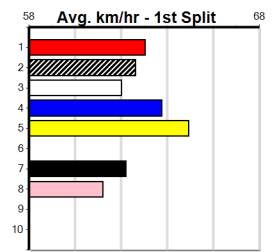

Sale
2
6:22PM
(VIC time)

DREAMCHASERS - TICKETS ON SALE NOW

Distance: 435m, Race Type: Maiden, Total Prizemoney: $2,535
1st: $1,680, 2nd: $520, 3rd: $260, 4th: $75

ZIPPING TAMIKA (5) has been placed in four of six to date and she gets her chance to break through. DEMOLISH (1) has been solidly placed in her past two and she is drawn to be prominent throughout. DR. BELL (4) can run a cheeky race

Watchdog Tips: **5** **1** **4** **6** **Bet:** **Win 5**

Box History

Form Box	Wgt	Dist	Track	Date	Time	BON	Margin	1st/2nd (Time)	PIR	Checked	Comment	W/R	Split 1	S/P	Grade		
1	DEMOLISH [M] Impressive in her past two, well drawn, danger $3.20																
	BK Bitch Sep-22 Sire: MY REDEEMER Dam: HARPER'S GIRL Trainer: Robert Bean (Tinamba)																
	Owner(s): R Bean																
	Winning Distances: < 300m (0) 300 - 399m (0) 400 - 499m (0) 500 - 599m (0) 600 - 699m (0) > 700m (0)																
	Winning Weights:																
	4th (7) 24.9 435 SLE R1 22-Sep-24 25.19 24.32 11.00 PRINCESS MONARCH M/654 . . . 5.41 $13.10 M																
	6th (1) 24.9 435 SLE R3 29-Sep-24 25.52 24.44 14.00 WALLS OF JERICHO (24.58) M/245 . . . 5.31 $13.40 MH																
	2nd (3) 25.4 435 SLE R3 09-Oct-24 24.86 24.13 5.50L ASTON PERK (24.48) Q/222 . . . 5.25 $9.10 M																
	2nd (1) 25.8 435 SLE R3 16-Oct-24 24.86 24.34 1.75L HOLLY ROSE (24.74) Q/122 . . . 5.27 $2.80 M																
	Last 3 wins NOT included above																
<table border="1"> <caption>Box History</caption> <thead> <tr> <th>Bx</th> <th>1st</th> <th>2nd</th> <th>3rd</th> <th>4th</th> <th>5th</th> <th>6th</th> <th>7th</th> <th>8th</th> </tr> </thead> <tbody> <tr><td>1</td><td></td><td>1</td><td></td><td></td><td></td><td></td><td></td><td></td></tr> <tr><td>2</td><td></td><td></td><td></td><td></td><td></td><td></td><td></td><td></td></tr> <tr><td>3</td><td></td><td>1</td><td></td><td></td><td></td><td></td><td></td><td></td></tr> <tr><td>4</td><td></td><td></td><td></td><td></td><td></td><td></td><td></td><td></td></tr> <tr><td>5</td><td></td><td></td><td></td><td></td><td></td><td></td><td></td><td></td></tr> <tr><td>6</td><td></td><td></td><td></td><td></td><td></td><td></td><td></td><td></td></tr> <tr><td>7</td><td></td><td></td><td></td><td>1</td><td></td><td></td><td></td><td></td></tr> <tr><td>8</td><td></td><td></td><td></td><td></td><td></td><td></td><td></td><td></td></tr> <tr><td>Prize Best</td><td colspan="8">$1115.00</td></tr> <tr><td>Starts</td><td colspan="8">24.86(3)-9/10/24</td></tr> <tr><td>Trk/Dts</td><td colspan="8">4-0-2-0</td></tr> <tr><td>APM</td><td colspan="8">4-0-2-0</td></tr> <tr><td></td><td colspan="8">1115</td></tr> </tbody> </table>																	
2	IRON BLOOD [M] Well beaten in all three runs, prefer to watch $16.00																
	BE Dog Mar-23 Sire: BEAST UNLEASHED Dam: GRAND NEO Trainer: Christian Wilk (Tanjil South)																
	Owner(s): Eye Candy (SYN), C Wilk, K Gorman																
	Winning Distances: < 300m (0) 300 - 399m (0) 400 - 499m (0) 500 - 599m (0) 600 - 699m (0) > 700m (0)																
	Winning Weights:																
	6th (1) 30.2 460 WGL R4 04-Oct-24 26.90 25.76 5.50L SPEEDY BEAR (26.54) M/211 . . . SW . 6.62 $12.00 M																
	4th (2) 30.1 400 WGL R9 11-Oct-24 23.74 22.36 3.25L WARRIOR JACK (23.51) S/56 . . . 8.73 $3.70 M																
	6th (1) 30.7 435 SLE R2 16-Oct-24 25.73 24.34 15.00 JUST A NEO (24.72) M/576 . . . 5.42 $5.40 M																
	Last 3 wins NOT included above																
	<table border="1"> <caption>Box History</caption> <thead> <tr> <th>Bx</th> <th>1st</th> <th>2nd</th> <th>3rd</th> <th>4th</th> <th>5th</th> <th>6th</th> <th>7th</th> <th>8th</th> </tr> </thead> <tbody> <tr><td>1</td><td></td><td></td><td></td><td></td><td></td><td></td><td>2</td><td></td></tr> <tr><td>2</td><td></td><td></td><td></td><td>1</td><td></td><td></td><td></td><td></td></tr> <tr><td>3</td><td></td><td></td><td></td><td></td><td></td><td></td><td></td><td></td></tr> <tr><td>4</td><td></td><td></td><td></td><td></td><td></td><td></td><td></td><td></td></tr> <tr><td>5</td><td></td><td></td><td></td><td></td><td></td><td></td><td></td><td></td></tr> <tr><td>6</td><td></td><td></td><td></td><td></td><td></td><td></td><td></td><td></td></tr> <tr><td>7</td><td></td><td></td><td></td><td></td><td></td><td></td><td></td><td></td></tr> <tr><td>8</td><td></td><td></td><td></td><td></td><td></td><td></td><td></td><td></td></tr> <tr><td>Prize Best</td><td colspan="8">$75.00</td></tr> <tr><td>Starts</td><td colspan="8">25.73(1)-16/10/24</td></tr> <tr><td>Trk/Dts</td><td colspan="8">3-0-0-0</td></tr> <tr><td>APM</td><td colspan="8">1-0-0-0</td></tr> <tr><td></td><td colspan="8">75</td></tr> </tbody> </table>																
3	DON'T BLAME ME [M] Yet to impress, can miss the kick, prefer others $21.00																
	BK Bitch Dec-22 Sire: SHIMA SHINE Dam: BABY TALK Trainer: Gavin Clifton (Tynong Nth)																
	Owner(s): WE'RE ALL MATES (SYN), G Clifton, D Mckenzie																
	Winning Distances: < 300m (0) 300 - 399m (0) 400 - 499m (0) 500 - 599m (0) 600 - 699m (0) > 700m (0)																
	Winning Weights: