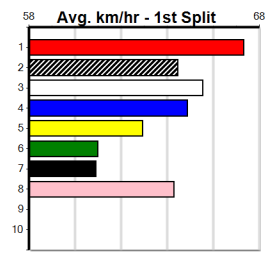

Sale
7
8:07PM
(VIC time)

RSN GREY AREAS - WEDNESDAY & FRIDAY

Distance: 435m, Race Type: Free For All, Total Prizemoney: $3,360
1st: $2,250, 2nd: $690, 3rd: $345, 4th: $75

SKINNY OLIVE (1) is a track specialist and she is expected to lead from go to whoa. DR. DYLAN (7) caught the eye here two runs back and he looks the likely danger, while GOT THE LOT (5) can burn mid race and he just needs luck early on

Watchdog Tips: **1** **7** **5** **4** **Bet:** Trifecta 1/4,5,7/4,5,7,8 ($10 - 111.11%)

1

SKINNY OLIVE [1] Track specialist, drawn to lead, hard to reel in **$1.90**

BE Bitch Mar-21 Sire: BERNARDO Dam: TIDELINA Trainer: Des Douch (Maffra)

Owner(s): D Haley

Winning Distances: < 300m (0) 300 - 399m (6) 400 - 499m (23) 500 - 599m (0) 600 - 699m (0) > 700m (0)

Winning Weights: 26.0(1) 26.2(2) 26.3(1) 26.7(1) 27.0(2) 27.1(1) 27.2(1) 27.4(2) 27.5(2) 27.6(1) 27.7(3) 27.8(2) 28.0(3)

Run	Pos	Wgt	Dist	Track	Date	Time	BOB	Margin	1st/2nd (Time)	PIR	Checked	Comment	WR	Split 1	S/P	Grade
1st (1)	28.1	435	SLE	R6	03-Jul-24	24.41	24.41	6.00L	EXALTED (24.83)	Q/111	.	.	.	5.12	$1.30	FFA
1st (1)	27.7	435	SLE	R6	07-Jul-24	24.45	24.39	1.25L	FRED ROSE (24.53)	Q/111	.	.	.	5.14	$1.60	FFA
1st (2)	27.8	425	BEN	R10	12-Jul-24	23.86	23.86	2.75L	BARBIE ZEAL (24.04)	M/111	.	SW	.	6.43	$1.50	5
1st (8)	27.7	435	SLE	R7	21-Jul-24	24.39	24.29	1.00L	SMOOTH CRIMINAL (24.46)	M/111	.	.	.	5.16	$2.00	FFA
1st (4)	27.7	460	WGL	R8	26-Jul-24	25.88	25.84	0.25L	AFTER THE SIREN (25.89)	Q/111	.	.	.	6.35	$6.10	X34
5th (7)	28.0	350	HVL	R12	04-Aug-24	19.41	18.94	4.50L	MY MAGIC MAN (19.10)	M/1	.	V10	.	6.38	$6.20	SH
2nd (1)	26.7	435	SLE	R4	06-Oct-24	24.54	24.16	1.25L	DR. ASHER (24.46)	Q/211	.	.	.	5.15	$3.20	SH
2nd (6)	26.7	435	SLE	R8	13-Oct-24	24.22	24.07	2.25L	DR. ASHER (24.07)	M/111	.	.	.	5.10	$4.20	SF

Last 3 wins NOT included above

1st (7)	28.2	435	SLE	R8	24-Jan-24	24.31	24.31	1.25L	TANGELA BALE (24.38)	M/111	.	.	.	5.08	$1.40	FFA
1st (4)	28.2	435	SLE	R6	04-Feb-24	24.48	24.19	0.50L	VOLKANOVSKI (24.50)	M/111	.	SW	.	5.10	$3.10	S
1st (7)	28.6	400	WGL	R6	06-Jun-24	22.39	22.39	1.25L	DUNDEE SMOKEY (22.48)	Q/11	.	SW	.	8.10	$2.00	SH

Prize Best Starts Trk/Dts APM: $125532.50, 24.22(6)-31/12/23, 59-29-14-8, 18-8-6-2, 21409