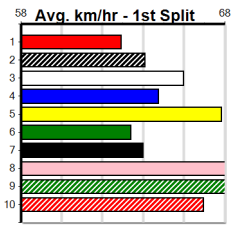

GORSKI ENGINEERING

Distance: 300m, Race Type: Grade 5, Total Prizemoney: $2,925
1st: $1,950, 2nd: $600, 3rd: $300, 4th: $75

11

2:34PM (VIC time)

POSH PAWS (2) has been solidly placed here in 3 of her last 4 starts and she looks set for a much deserved victory from her good draw. MAJOR PHANTOM (5) has the speed to overcome his tough draw here and could be the main danger.

Watchdog Tips: 2 5 8 6 Bet: Win 2

Main table containing race details for 10 races, including horse names, trainers, jockeys, odds, and winning boxes.