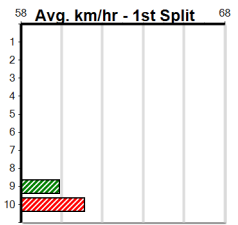

Healesville

RSN GREY AREAS - WEDNESDAY & FRID

Distance: 350m, Race Type: Maiden, Total Prizemoney: $2,535
1st: $1,680, 2nd: $520, 3rd: $260, 4th: $75

1

11:28AM

(VIC time)

MATCHBOX HONEY (1) showed good mid pace race in her debut effort here last start and she may prove hard to hold out. MISS JECKELL (2) was good in her debut here last start and she could be right in the finish in this.

Watchdog Tips:

1

2

4

8

Bet:

Win 1