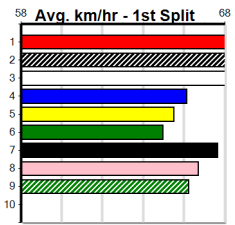

ENG BAL 2024-10-21

MR HUMMER LIMOS

Distance: 350m, Race Type: Free For All, Total Prizemoney: \$3,360
1st: \$2,250, 2nd: \$690, 3rd: \$345, 4th: \$75

10

2:19PM

(VIC time)

FIBULARIS (6) has been racing in explosive fashion with fast wins in 3 of his last 4 starts here and he may prove hard to hold out again. ON A MISSION (1) is drawn to race on the arm from the outset and looks like the main danger.

Watchdog Tips:

6

1

2

8

Bet:

Win 6

Table containing 10 race entries (1-10) with columns for Form, Box, Weight, Dist, Track, Date, Time, BON, Margin, 1st/2nd (Time), PIR, Checked, Comment, W/R, Split 1, S/P, Grade, and Winning Boxes. Includes race details like horse names, trainers, and odds.