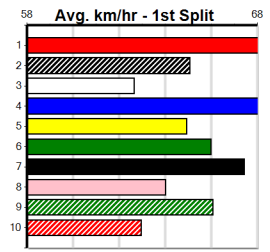

SPORTSBET HT4

Distance: 350m, Race Type: Grade 5 Heat, Total Prizemoney: $2,925
1st: $1,950, 2nd: $600, 3rd: $300, 4th: $75

HARD PRESS (4) can set the tempo soon after box rise despite her tough draw here and she looks hard to reel in if she finds the arm. BLACK MISERY (2) returned with a solid 300m placing last week and looks like the big danger here.

Watchdog Tips: 4 2 1 6 Bet: Win 4

SAILPLANE [5] Drawn to race on the speed throughout, chance. $6.00
RBD Dog Sep-21 Sire: DESTINI FIREBALL Dam: DESTINI CATALINA
Owner(s): RIVERWALK (SYN), A Palmer, J Rinaldi, E Rinaldi
Trainer: Paul Ellul (Noble Park North)

BLACK MISERY (NSW)[5] Returned with a solid 300m placing, big danger. $3.00
BK Dog Nov-21 Sire: TOMMY SHELBY Dam: RACING BOOTS
Owner(s): J Lannutti
Trainer: Matthew Lanigan (Rowsley)

HIERARCHY [5] Likely to be in the back half early, tough ask. $21.00
F Dog Feb-21 Sire: BERNARDO Dam: EAU ROUGE
Owner(s): Eye Candy (SYN), C Wilk, K Gorman
Trainer: Christian Wilk (Tanjil South)

HARD PRESS [5] Can set the tempo from box rise, hard to catch. $5.00
BEBD Bitch Nov-21 Sire: FERNANDO BALE Dam: HOT CHARMOLA
Owner(s): D Bourke
Trainer: David Bourke (The Basin)

GO GO JEFF [5] Drawn to find some bother in this, looks unlikely. $23.00
F Dog Jun-22 Sire: BEAST UNLEASHED Dam: RUBY GIRL
Owner(s): G Cowcher
Trainer: Billy Cowcher (Broadford)

1

2

3

4

5