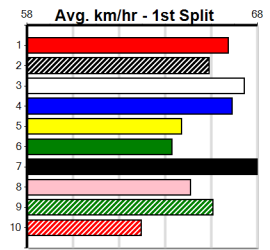

SPORTSBET HT5

Distance: 350m, Race Type: Grade 5 Heat, Total Prizemoney: $2,925
1st: $1,950, 2nd: $600, 3rd: $300, 4th: $75

GREMLIN (1) can explode soon after box rise in his races and he looks hard to hold out from the gun draw today. DEROGATIVE (4) has met some serious jets in his last few starts and he can challenge with an ounce of luck in running.

Watchdog Tips: 1 4 2 7 Bet: Box Trifecta 1,2,4,7 ($10 for 41.67%)

Race card for GREMLIN [5]. Includes dog details, sire/dam, winning distances, weights, and a box history table. Trainer: Thomas Currie (Drouin). Prize: $2.80.

Race card for DAINTREE DAMAGE [5]. Includes dog details, sire/dam, winning distances, weights, and a box history table. Trainer: Ronald Winter (Denison). Prize: $6.50.

Race card for CRACKERJACK JET [5]. Includes dog details, sire/dam, winning distances, weights, and a box history table. Trainer: Grant Hammerstein (Kinglake We). Prize: $15.00.

Race card for DEROGATIVE [5]. Includes dog details, sire/dam, winning distances, weights, and a box history table. Trainer: Geoffrey Mitchell (Spotswood). Prize: $4.20.

Race card for CATCH SOME RAYS [5]. Includes dog details, sire/dam, winning distances, weights, and a box history table. Trainer: Kellie Morrison (Kilmany). Prize: $7.50.