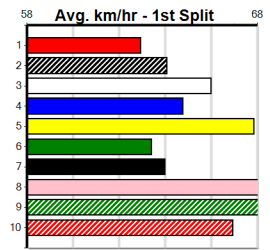

GORSKI ENGINEERING

Distance: 300m, Race Type: Grade 5, Total Prizemoney: $2,925
1st: $1,950, 2nd: $600, 3rd: $300, 4th: $75

POSH PAWS (2) has been solidly placed here in 3 of her last 4 starts and she looks set for a much deserved victory from her good draw. MAJOR PHANTOM (5) has the speed to overcome his tough draw here and could be the main danger.

Watchdog Tips: **2** **5** **8** **6** Bet: Win 2

Form Box Wgt Dist Track Date Time BON Margin 1st/2nd (Time) PIR Checked Comment W/R Split 1 S/P Grade

1 **PLEIADIAN [5]** Resuming, can miss the kick at times, maybe later. $11.00
BD Dog Mar-21 Sire: FERNANDO BALE Dam: LADY CEECEE Trainer: Jodie Leek (Warrantdyte)
Owner(s): J Leek
Winning Distances: < 300m (0) 300 - 399m (2) 400 - 499m (1) 500 - 599m (0) 600 - 699m (0) > 700m (0)
Winning Weights: 30.4(1) 31.0(1) 31.5(1)
1st (6) 31.5 350 TRA R3 29-Mar-24 19.91 19.49 2.25L HARLEY (20.06) S/41 6.73 $8.00 X67
2nd (1) 31.7 350 TRA R11 03-Apr-24 20.00 19.82 1.25L LORD PANAMA (19.92) M/22 6.70 $7.80 5
4th (2) 31.2 350 TRA R12 19-Apr-24 20.09 19.44 4.25L VICTORY CHAD (19.81) M/54 SW 6.90 $3.40 5
3rd (8) 31.1 350 TRA R4 01-May-24 19.85 19.51 4.25L FAIRTRADE MARJEN (19.57) M/55 6.69 $3.10 5
4th (2) 31.1 435 SLE R10 08-May-24 25.02 24.32 5.50L SODA HELEN (24.66) M/743 5.50 $24.20 5
7th (8) 31.2 395 TRA R7 15-May-24 23.05 22.19 12.00 JOE GEM (22.24) M/578 3.82 $13.60 5
5th (7) 31.0 350 TRA R11 29-May-24 20.19 19.62 6.50L QUEEN MAGGIE (19.76) Q/55 6.81 $16.30 5
2nd (6) 31.2 350 TRA R10 10-Jun-24 20.11 19.88 0.75L TAKE THE EDGE (20.07) M/32 6.77 $2.20 T3-RW
Last 3 wins NOT included above
1st (5) 30.4 400 WGL R1 23-Jul-23 23.08 22.68 2.75L JACKPOT JAMIE (23.26) M/11 8.50 $7.10 M
1st (8) 31.0 350 TRA R1 08-Mar-24 20.11 19.71 0.50L DINOSAUR DEANO (20.13) M/63 6.74 $4.20 X67

Box History
Bx 1st 2nd 3rd 4th 5th 6th 7th 8th
1 1 1 1 1 1 1 1
2 2 2 1 1 1
3 2 2 1 1 1
4 1 1 1 1 1
5 1 1 1 1 1
6 1 1 2 1 1
7 1 1 2 1 1
8 1 1 1 1 2
Prize Best $8625.00
Starts 17.20(2)-12/1/24
Trk/Dts 23-3-3-3
APM 1-0-0-0 1395

2 **POSH PAWS [5]** Solid placings in 3 of her last 4 here, go close. $3.20
BK Bitch May-22 Sire: AUSSIE INFRARED Dam: QUICK PAWS Trainer: Kellie Morrison (Kilmany)
Owner(s): DODGE N BOOKS (SYN), J Booker, R Aurisch, K Morrison
Winning Distances: < 300m (0) 300 - 399m (3) 400 - 499m (0) 500 - 599m (0) 600 - 699m (0) > 700m (0)
Winning Weights: 29.1(1) 29.7(1) 30.3(1)
4th (2) 28.7 390 BAL R4 06-Jun-24 22.36 21.80 2.50L QILIN BALE (22.19) Q/13 8.38 $12.90 SH
3rd (7) 29.2 350 TRA R11 12-Jun-24 20.13 19.75 3.75L BRING YOUR BEST (19.88) M/33 6.62 $4.10 5
7th (7) 28.7 350 TRA R10 05-Jul-24 20.46 19.49 5.50L DELTA PAWS (20.11) M/27 6.58 $2.00 5
6th (7) 29.0 300 HVL R12 04-Sep-24 16.92 16.39 3.25L BLUE CRISTALLE (16.70) Q/7 3.97 $12.40 5
3rd (6) 28.6 300 HVL R11 15-Sep-24 16.91 16.80 1.75L AVIANNA (16.80) M/1 3.90 $13.40 5
4th (3) 28.6 300 HVL R12 22-Sep-24 16.87 16.59 3.5L SAILPLANE (16.63) M/1 3.95 $8.60 5
2nd (6) 29.2 300 HVL R12 29-Sep-24 16.77 16.60 2.00L MY NAME'S EDEN (16.64) Q/1 3.92 $3.60 5
2nd (8) 28.8 300 HVL R3 13-Oct-24 16.80 16.51 3.00L IMANI (16.60) M/3 3.98 $3.30 5
Last 3 wins NOT included above
1st (4) 30.3 350 TRA R1 17-Apr-24 19.73 19.73 2.25L LEONARDO ZEAL (19.88) Q/11 SW 6.49 $3.40 M
1st (8) 29.7 350 TRA R3 15-May-24 19.76 19.69 2.25L ZED'S BACK (19.90) M/11 6.57 $2.00 X67
1st (1) 29.1 350 TRA R3 29-May-24 19.72 19.62 5.00L PAW WALDO (20.06) Q/11 6.50 $1.20 X67