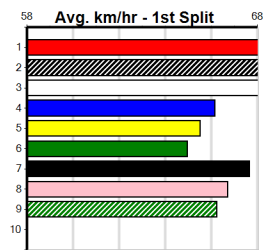

MR HUMMER LIMOS

Distance: 350m, Race Type: Free For All, Total Prizemoney: $3,360
1st: $2,250, 2nd: $690, 3rd: $345, 4th: $75

FIBULARIS (6) has been racing in explosive fashion with fast wins in 3 of his last 4 starts here and he may prove hard to hold out again. ON A MISSION (1) is drawn to race on the arm from the outset and looks like the main danger.

Watchdog Tips: 6 1 2 8 Bet: Win 6

Form Box Wgt Dist Track Date Time BON Margin 1st/2nd (Time) PIR Checked Comment W/R Split 1 S/P Grade

ON A MISSION [3] Drawn to find the arm early in this, major player. $3.80
BD Bitch May-21 Sire: HOOKSY Dam: LEAVE ME OUT
Owner(s): KASEY MILLSOM (SYN), P Gray, S Millsom
Trainer: Shane Millsom (Point Cook)

Box History
Bx 1st 2nd 3rd 4th 5th 6th 7th 8th
1 1 1 1 1
2 2 1
3 3 1
4 1
5 2
6 1 1 1
7 2
8 2 3
Prize Best $36320.00
Starts 19.20(1)-17/3/24
Trk/Dts 27-13-5-5
APM 10-5-1-0 5434

SONIC DIESEL [3] Loves it here, can wind up mid race, big chance. $3.60
WBD Dog Sep-21 Sire: FULLY LOADED Dam: IVEY'S AFFAIR
Owner(s): M Clay
Trainer: Marion Clay (Lang Lang)

Box History
Bx 1st 2nd 3rd 4th 5th 6th 7th 8th
1 1 1 1 2
2 3
3 1 1 1 1
4 1 1 1 2
5 2 2
6 2 3 1
7 1 3 1 1 1 1
8 3 1 1 1 1
Prize Best $22540.00
Starts 19.02(2)-15/10/24
Trk/Dts 39-10-5-6
APM 32-9-5-5 10928

LET THEM TALK [3] Can show early speed but place looks best. $12.00
BD Dog May-20 Sire: FERNANDO BALE Dam: IT'S ALL TALK
Owner(s): A Galea
Trainer: Martin Galea (Sunshine North)

Box History
Bx 1st 2nd 3rd 4th 5th 6th 7th 8th
1 1 1 1 1
2 1 1 1 1
3 3 1 1 1 1
4 1 1 1 1 1
5 1 1
6 2 1
7 1 1 1 1
8 2 1 2
Prize Best $31255.00
Starts 19.12(5)-29/1/23
Trk/Dts 25-7-5-4
APM 8-4-2-1 3147

SICK AND TIRED [4] Resuming, may get shuffled back this draw, tested. $7.00
BK Dog Apr-22 Sire: FERNANDO BALE Dam: MY AMERICAN GIRL
Owner(s): SPARKLE AND FADE (SYN), J Paraskevas, A Paraskevas
Trainer: Andrew Paraskevas (Pearcedale)

Box History
Bx 1st 2nd 3rd 4th 5th 6th 7th 8th
1 2 1
2 1
3 3 1 1 1
4 1 1 1 1
5 2 1
6 1 1 1
7 1 1 1
8 2
Prize Best $33420.00
Starts 19.24(5)-2/6/24
Trk/Dts 14-6-5-0
APM 2-2-0-0 13756

MILLS FOR THREE [4] Plenty of talent but others may be too quick here. $18.00
BK Dog Oct-21 Sire: TOMMY SHELBY Dam: SNOOKY
Owner(s): SPOTTY DRAGON (SYN), J Holt, K Evans, J Knight, J Wheeler, D Schuppman, D Allen, M Allen, B V
Trainer: Jimmy Holt (Kyneton)

Box History
Bx 1st 2nd 3rd 4th 5th 6th 7th 8th
1 1 1 1
2 2 1 1 1 2
3 1 1 1 2
4 1 3 2 1 1
5 1 1 1
6 2 1 1
7 1 1 2 1 1 1
8 1 1 1 1 1
Prize Best $15945.00
Starts 19.30(8)-13/10/24
Trk/Dts 34-8-7-3
APM 2-1-0-1 4491

1

2

3

4

5