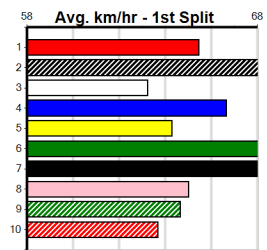

SPORTSBET HT1

Distance: 350m, Race Type: Grade 5 Heat, Total Prizemoney: $2,925
1st: $1,950, 2nd: $600, 3rd: $300, 4th: $75

SMART TALK (7) looks to have a class edge on his rivals in this and he may prove a bit too powerful in the run to the judge today. HEAD HUNTER (2) is a consistent performer up the straight here and could make his presence felt mid race.

Watchdog Tips: 7 2 1 4 Bet: Win 7

LYNDL SAID NO [5] City winner, draw suits, each way. $6.00
BK Dog May-21 Sire: HARD STYLE RICO Dam: DYNA QUOTA
Trainer: Paul Jones (Hoddles Creek)
Winning Distances: < 300m (0) 300 - 399m (0) 400 - 499m (2) 500 - 599m (4) 600 - 699m (0) > 700m (0)
Winning Weights: 31.2(2) 31.7(1) 31.9(1) 32.0(1) 32.3(1)
3rd (2) 31.7 640 SLE R8 01-Sep-24 37.27 36.97 4.50L RAYA STAR (36.97) M/4333 . . . 6.24 $6.20 5
6th (8) 32.2 650 SHP R5 09-Sep-24 38.21 37.49 11.00 JAMARRA (37.49) M/5556 . . . 17.59 $9.80 RW
5th (1) 32.2 460 WGL R7 13-Sep-24 26.23 25.54 6.50L CALIMO (25.80) M/565 . . . 6.57 $41.70 5H
6th (1) 32.0 525 MEP R8 18-Sep-24 30.26 29.87 4.25L ZIPPING MINAJ (29.96) M/5566 . . . 5.22 $43.20 X45
1st (6) 32.0 515 SAP R10 23-Sep-24 29.67 29.16 3.00L FIGHTING BOXER (29.87) M/3222 . . . 5.22 $2.40 5NP
6th (6) 31.6 515 SAP R5 30-Sep-24 30.25 29.15 12.00 FLYING MUFFIN (29.48) M/5566 . . . 5.20 $40.90 RWH
1st (3) 31.9 460 WGL R7 08-Oct-24 25.99 25.73 0.50L PLAY THE VICTIM (26.01) M/222 . . . 6.56 $6.60 5
5th (8) 32.0 515 SAN R12 10-Oct-24 30.33 29.13 8.00L NACHO COOKIE (29.78) M/3455 . . . SW 5.16 $7.50 5
Last 3 wins NOT included above
1st (8) 31.7 525 MEA R2 07-Oct-23 30.33 29.80 3.25L MORTALITY (30.55) M/1111 . . . 5.27 $18.90 X67
1st (1) 32.3 460 WGL R6 16-Nov-23 26.05 26.05 2.00L BIG BRAIN (26.18) M/222 . . . 6.64 $1.80 6G
1st (3) 31.2 525 MEP R5 01-May-24 30.28 29.74 0.75L TIGER NEWLY (30.32) M/7431 . . . 5.27 $7.20 5

HEAD HUNTER [5] Consistent performer here, mid race engine. Threat $4.00
BK Dog Dec-21 Sire: ALLEN DEED Dam: BLACK MUSTANG
Trainer: Bernie Ender (St Albans)
Winning Distances: < 300m (0) 300 - 399m (6) 400 - 499m (1) 500 - 599m (0) 600 - 699m (0) > 700m (0)
Winning Weights: 32.5(1) 32.6(2) 32.7(1) 32.9(1) 33.2(1) 33.3(1)
3rd (8) 33.3 350 HVL R7 04-Sep-24 19.29 19.17 1.25L LOOKS LIKE MAGIC (19.22) M/3 . . . 6.54 $20.10 5
5th (3) 33.0 350 HVL R8 08-Sep-24 19.64 18.95 7.50L MIKE ANGELO ZEAL (19.14) M/6 . . . 6.75 $9.10 5
3rd (7) 32.9 350 HVL R9 15-Sep-24 19.60 19.34 3.5L INSTINCTIVELY (19.37) M/2 . . . SW 6.57 $3.80 5
5th (3) 32.7 350 HVL R7 22-Sep-24 19.64 18.92 7.00L THEEGALA (19.18) M/6 . . . 6.75 $13.20 5
1st (1) 32.7 350 HVL R8 04-Oct-24 19.42 19.42 1.00L FIDDLES (19.48) M/1 . . . 6.55 $2.30 T3-5
2nd (5) 32.7 350 HVL R7 06-Oct-24 19.42 19.34 1.00L BALLAN BRUMBY (19.35) M/4 . . . 6.58 $4.70 5
5th (5) 32.3 350 HVL R6 13-Oct-24 19.23 19.03 3.00L TASTE OF HELL (19.03) M/3 . . . 6.55 $12.00 5
5th (1) 32.4 350 HVL R8 15-Oct-24 19.49 19.02 7.00L SONIC DIESEL (19.02) M/4 . . . 6.56 $3.40 X45
Last 3 wins NOT included above
1st (8) 32.6 300 HVL R11 30-Jul-24 16.93 16.89 4.75L SILVER STREAK (17.25) M/1 . . . 4.01 $1.60 T3-6
1st (2) 32.9 300 HVL R4 04-Aug-24 16.84 16.80 1.5L SMART TALK (16.93) S/6 . . . SW 4.01 $2.20 X34
1st (7) 32.5 350 HVL R8 30-Aug-24 19.45 19.45 0.50L CRUELLA (19.47) M/3 . . . SW 6.56 $2.60 T3-5