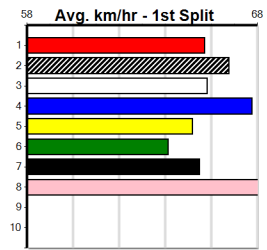

6

7

8

9

10

Distance: 300m, Race Type: Free For All, Total Prizemoney: \$3,360
1st: \$2,250, 2nd: \$690, 3rd: \$345, 4th: \$75

BLUE CRISTALLE (4) has been back to her brilliant best in recent times and she may be the one to beat again despite her tricky draw. BURN ALONG (7) can explode soon after box rise and he can pour on the pressure in this.