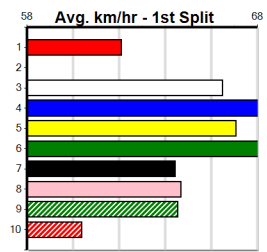

WHO MADE YOU (5) has shown early speed in his good recent wins and he may be the one to beat again in this. DONATELLO ZEAL (3) can explode mid race in his races and he could make his presence felt with any luck.

Watchdog Tips: 5 3 1 8 **Bet:** Box Trifecta 1,3,5,8 ($10 for 41.67%)

1 ARE YOU OKAY [7] Big talent but perennial placegetter, place again. $4.80
BK Dog Oct-22 Sire: ASTON RUPEE Dam: OKAWA EYE CANDY
Owner(s): P Elston Trainer: Peter Elston (Sale)
Winning Distances: < 300m (0) 300 - 399m (0) 400 - 499m (1) 500 - 599m (0) 600 - 699m (0) > 700m (0)
Winning Weights: 33.2(1)
2nd (6) 33.1 435 SLE R2 04-Sep-24 24.99 24.62 2.50L BOMB MARVIN (24.83) M/522 5.40 $2.90 T3-M
2nd (7) 33.2 435 SLE R1 11-Sep-24 25.24 24.22 7.50L SOMERTON JUNE (24.72) M/633 5.49 $2.00 M
2nd (1) 32.8 435 SLE R2 18-Sep-24 25.34 24.68 3.00L SONGKRAN (25.13) M/232 5.43 $1.60 T3-M
7th (4) 32.9 435 SLE R2 22-Sep-24 25.72 24.32 12.00 MY AMBER (24.94) M/667 5.48 $4.20 M
3rd (2) 33.3 400 WGL R2 26-Sep-24 23.31 22.85 5.50L KILMANY WARRIOR (22.95) M/33 8.75 $5.20 T3-M
2nd (7) 32.7 400 WGL R2 03-Oct-24 23.40 22.58 12.00 PRETTY PIPA (22.58) S/43 8.58 $4.30 T3-M
1st (3) 33.2 400 WGL R2 10-Oct-24 22.89 22.67 0.50L ASTON PAYCHECK (22.92) Q/2 8.39 $2.90 T3-M
5th (2) 33.6 435 SLE R9 16-Oct-24 25.01 24.34 7.00L CORINTHIAN (24.54) M/534 5.35 $16.10 7
Last 3 wins NOT included above
Prize Best $5380.00 FSTD
Starts 16-1-10-3
Trk/Dts 0-0-0-0
APM 4320

2 BILLY SET [7] Smart debut win here last start when led, respect $18.00
BK Bitch Oct-22 Sire: ASTON RUPEE Dam: ALWAYS HO HO
Owner(s): J Bovett Trainer: William Robertson (St Arnaud)
Winning Distances: < 300m (0) 300 - 399m (1) 400 - 499m (0) 500 - 599m (0) 600 - 699m (0) > 700m (0)
Winning Weights: 31.9(1)
1st (7) 31.9 300 HVL R1 15-Oct-24 17.17 16.68 0.75L HULK KING HAMMER (17.22) Q/1 3.93 $7.90 M
Last 3 wins NOT included above
Prize Best $1680.00 FSTD
Starts 1-1-0-0
Trk/Dts 0-0-0-0
APM 1680