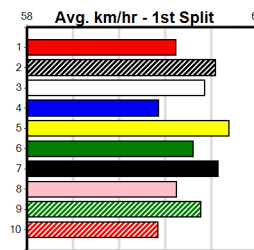

Distance: 350m, Race Type: Grade 5 Heat, Total Prizemoney: $2,925
1st: $1,950, 2nd: $600, 3rd: $300, 4th: $75

BETTER BANJO (5) has posted fast all the way wins in two of his last 3 starts and he may only need to step on terms to salute in this. SIMPLY STYLISH (8) has recorded top wins from this draw in 2 of his last 4 starts and he can challenge.

Watchdog Tips: 5 8 4 2 Bet: Win 5

SILVER MACHINE [5] Comes into calculations from this draw. $10.00
Owner(s): J Holt
Trainer: Jimmy Holt (Kyneton)
Winning Distances: < 300m (0) 300 - 399m (1) 400 - 499m (1) 500 - 599m (2) 600 - 699m (0) > 700m (0)
Winning Weights: 32.9(2) 33.0(1) 33.3(1)
Box History table and Prize Best Starts Trk/Dts APM

BEAUTIFUL LIAR [5] Solid all the way win here 2 starts back, threat. $8.00
Owner(s): Eye Candy (SYN), C Wilk, K Gorman
Trainer: Christian Wilk (Tanjil South)
Winning Distances: < 300m (0) 300 - 399m (2) 400 - 499m (6) 500 - 599m (0) 600 - 699m (0) > 700m (0)
Winning Weights: 29.1(1) 29.6(1) 29.8(2) 29.9(1) 30.0(1) 30.5(1) 30.7(1)
Box History table and Prize Best Starts Trk/Dts APM

DEMONESS [5] Can show early speed but place looks best. $15.00
Owner(s): N Johnston
Trainer: Nicole Johnston (Tooborac)
Winning Distances: < 300m (0) 300 - 399m (1) 400 - 499m (4) 500 - 599m (2) 600 - 699m (0) > 700m (0)
Winning Weights: 27.0(3) 27.1(2) 27.9(1) 28.2(1)
Box History table and Prize Best Starts Trk/Dts APM

SHIMA STRIPE [5] Former star sprinter below best but still a chance $3.50
Owner(s): C Fahey
Trainer: Billy Galea (Rockbank)
Winning Distances: < 300m (0) 300 - 399m (3) 400 - 499m (9) 500 - 599m (0) 600 - 699m (0) > 700m (0)
Winning Weights: 29.4(3) 29.5(1) 29.8(2) 29.9(2) 30.1(2) 30.5(2)
Box History table and Prize Best Starts Trk/Dts APM

BETTER BANJO [5] Fast all the way wins in 2 of his last 3, go close $3.00
Owner(s): A Davis
Trainer: Lisa Davis (Traralgon)
Winning Distances: < 300m (0) 300 - 399m (9) 400 - 499m (4) 500 - 599m (0) 600 - 699m (0) > 700m (0)
Winning Weights: 30.0(1) 30.3(2) 30.4(1) 30.5(1) 30.6(1) 30.8(2) 30.9(1) 31.2(1) 31.3(2) 31.4(1)
Box History table and Prize Best Starts Trk/Dts APM