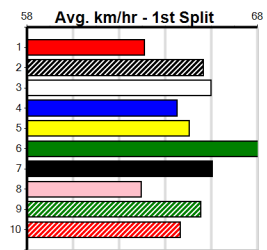

Distance: 350m, Race Type: Grade 5 Heat, Total Prizemoney: $2,925
1st: $1,950, 2nd: $600, 3rd: $300, 4th: $75

CHESTER CAMPBELL (1) has recorded explosive wins in his last 2 starts here and he could prove hard to hold out with an ounce of luck here. KISAUNI (3) can race on the speed from the outset in this and looks set to be prominent throughout.

Watchdog Tips: 1 3 2 7 Bet: Win 1

CHESTER CAMPBELL [5] Explosive wins here in his last 2 starts, go close $4.00
Owner(s): AMSTEL (SYN), P Craig, L Jennings, N Tracy
Sire: TOMMY SHELBY Dam: IN BLUE JEANS
Trainer: Peter Craig (Langwarrin)
Winning Distances: < 300m (0) 300 - 399m (2) 400 - 499m (3) 500 - 599m (0) 600 - 699m (0) > 700m (0)
Winning Weights: 34.5(1) 34.7(1) 34.8(1) 35.1(1) 35.4(1)
1st (8) 34.5 460 WGL R4 09-Aug-24 26.22 25.58 0.75L HAMISH ROSE (26.26) M/436 . . . 6.65 $19.70 X67
7th (8) 34.1 520 GEL R7 23-Aug-24 31.19 30.32 13.00 I'M HONEY (30.32) S/7777 . . . 5.65 $14.20 RW
2nd (8) 34.1 510 SLE R2 08-Sep-24 29.02 28.65 5.50L BEAR HAND (28.66) S/622 . . . 9.51 $9.10 RWH
7th (6) 34.7 515 SAN R5 12-Sep-24 30.65 29.20 10.00 THORKILDSEN (29.96) S/8877 . . . 5.33 $27.60 RWF
8th (7) 34.6 515 SAP R12 16-Sep-24 30.71 29.52 12.00 OH LANA (29.94) S/8877 . . . 5.37 $19.30 5
6th (2) 35.2 460 WGL R5 24-Sep-24 26.36 25.73 7.00L PAW JUDAS (25.91) S/777 . . . 6.77 $22.10 RWH
1st (7) 34.8 350 HVL R8 09-Oct-24 19.45 19.45 3.25L ESPECIAL CHARLIE (19.66) M/6 . . . 6.67 $2.80 5
1st (8) 35.4 300 HVL R11 13-Oct-24 16.70 16.51 2.50L QUILLA REEF (16.86) M/8 . . . 4.14 $1.70 5
Last 3 wins NOT included above
1st (7) 35.1 400 WGL R1 30-Mar-24 22.92 22.74 2.25L ARCHER ONE (23.08) M/43 . . . 8.58 $2.60 M
1st (5) 34.7 460 WGL R9 13-Apr-24 26.39 25.95 1.00L SPECIAL FAITH (26.44) M/533 . . . 6.92 $3.70 X67

WILD SERENA [5] Top effort in a fast race here last start, chance. $4.00
Owner(s): BILVIS (SYN), A Gwynne, D Bourke
Sire: ASTON DEE BEE Dam: INVICTUS REIGN
Trainer: David Bourke (The Basin)
Winning Distances: < 300m (0) 300 - 399m (2) 400 - 499m (1) 500 - 599m (5) 600 - 699m (0) > 700m (0)
Winning Weights: 30.0(2) 30.2(2) 30.5(1) 30.6(2) 30.9(1)
4th (8) 30.6 460 GEL R8 31-Aug-24 26.26 25.63 4.00L UTRILLO BALE (25.99) M/754 . . . 6.92 $17.70 5
5th (6) 29.7 525 MEP R7 11-Sep-24 31.02 30.15 5.00L TAKUMI BALE (30.68) M/5454 . . . 5.24 $13.70 X45
6th (1) 30.0 350 HVL R8 15-Sep-24 19.71 19.34 4.25L MY MATE MINA (19.41) M/4 . . . 6.60 $9.50 X34
1st (8) 30.0 525 MEP R12 18-Sep-24 30.46 29.87 1.5L LITTLE PEG (30.56) M/222 . . . 5.14 $2.70 T3-5
4th (7) 30.4 350 HVL R6 29-Sep-24 19.65 19.20 6.00L FIBULARIS (19.26) M/1 . . . 6.50 $30.80 FFA
4th (6) 30.5 530 COO R14 04-Oct-24 31.27 30.50 4.75L SILVERTREE FAN (30.94) . . . $3.50 NG
1st (5) 30.9 530 COO R18 07-Oct-24 30.92 30.66 3.75L RAB RUADH ROY (31.18) . . . $1.40 X34
4th (2) 30.9 350 HVL R6 13-Oct-24 19.18 19.03 2.25L TASTE OF HELL (19.03) M/4 . . . 6.57 $15.00 5
Last 3 wins NOT included above
1st (8) 30.5 460 WGL R6 02-Jul-24 26.32 26.16 0.25L EL CRIMP ADORE (26.34) M/211 . . . 6.56 $1.90 5
1st (6) 30.6 350 HVL R7 07-Jul-24 19.27 19.16 1.00L WILL VANSON (19.34) Q/2 . . . 6.51 $13.40 5
1st (3) 30.0 515 SAP R12 15-Jul-24 30.02 29.45 1.25L BLISTERED EARTH (30.10) Q/1111 . . . SW 5.15 $2.70 5H