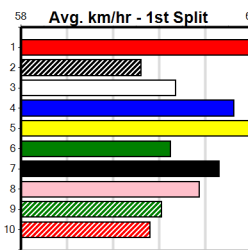

DREAMCHASERS - TICKETS ON SALE NOW

Distance: 300m, Race Type: Grade 5, Total Prizemoney: $2,925
1st: $1,950, 2nd: $600, 3rd: $300, 4th: $75

FLAMING FOX (5) can set the tempo soon after box rise in this and he may prove a bit too classy for his rivals if he does find the arm. MARINO (2) could be gifted the gun run if he can avoid the red early and could be the danger.

Watchdog Tips: 5 2 4 7 Bet: Box Quinella 2,4,5 ($10 for 333.33%)

CHOP [5] Desperate to get to the outside, needs luck. $14.00
Owner(s): G O'keeffe
Sire: FEAR ZAFONIC Dam: MOTIVATE HER
Trainer: Gerard O'keeffe (Neerim Junction)
Winning Distances: < 300m (0) 300 - 399m (17) 400 - 499m (0) 500 - 599m (0) 600 - 699m (0) > 700m (0)
Box History table and Prize Best Starts table included.

MARINO [5] Gets the gun run if avoids the red early, danger. $7.00
Owner(s): B Middling
Sire: TOMMY SHELBY Dam: MY LUCKY MIA
Trainer: Brendan Middling (Rockbank)
Winning Distances: < 300m (0) 300 - 399m (1) 400 - 499m (6) 500 - 599m (0) 600 - 699m (0) > 700m (0)
Box History table and Prize Best Starts table included.

BLACKPOOL MONARO [5] Good turn of foot once balanced, cannot dismiss. $5.00
Owner(s): S Flower
Sire: SHIMA SHINE Dam: LOCHINVAR ADORE
Trainer: Natasha Fullerton (Long Gully)
Winning Distances: < 300m (0) 300 - 399m (4) 400 - 499m (0) 500 - 599m (0) 600 - 699m (0) > 700m (0)
Box History table and Prize Best Starts table included.

DAWNY BY NAME (TAS)[5] Can race on the speed from the outset, big chance. $6.00
Owner(s): M Katsiris
Sire: SUPERIOR PANAMA Dam: MEDIO PASO
Trainer: Michael Katsiris (Thomastown)
Winning Distances: < 300m (1) 300 - 399m (1) 400 - 499m (4) 500 - 599m (0) 600 - 699m (0) > 700m (0)
Box History table and Prize Best Starts table included.

FLAMING FOX [5] Can set the tempo soon after box rise, go close. $2.50
Owner(s): G Mclachlan
Sire: BEAST UNLEASHED Dam: TWILIGHT FLAME
Trainer: Hannah Male (Cranbourne East)
Winning Distances: < 300m (0) 300 - 399m (4) 400 - 499m (0) 500 - 599m (0) 600 - 699m (0) > 700m (0)
Box History table and Prize Best Starts table included.