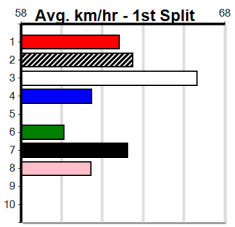

A1 SIGNAGE (2-4 WINS)

Distance: 450m, Race Type: Tier 3 - Restricted Win, Total Prizemoney: $1,530
1st: $1,000, 2nd: $320, 3rd: $160, 4th: $50

7
12:27PM
(VIC time)

OUR LAST HOPE (1) posted a good all the way win last start from this exact box and he can make it two in a row today. FALLON BALE (8) can show a good turn of foot once into full stride and he could make his presence felt mid race.

Watchdog Tips: **1** **8** **3** **2** **Bet:** **Win 1**