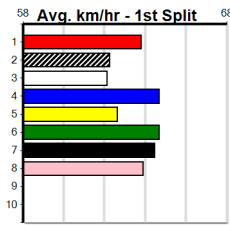

ARGYLE EMMA (6) posted a smart all the way win here four starts back and she may only need to step on terms to salute again today. SACRIFICIAL (7) is well drawn out wide and she could be prominent throughout here.

Watchdog Tips: **6** **7** **1** **8** **Bet:** **Win 6**