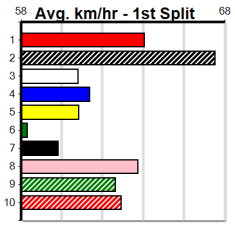

14 RACES TODAY

Distance: 390m, Race Type: Tier 3 - Maiden, Total Prizemoney: $1,530
1st: $1,000, 2nd: $320, 3rd: $160, 4th: $50

1
10:47AM
(VIC time)

POPPY RICK (4) has shown talent in being placed in 3 of his 4 starts to date and he looks like the one to beat with any luck early. HEART TO HEART (1) is drawn to race on the speed from the outset and can challenge here.

Watchdog Tips: 4 1 8 5 Bet: Win 4

Main table containing race details for 10 races, including horse names, trainers, owners, and performance statistics. Includes sub-tables for 'Winning Boxes' for each race.