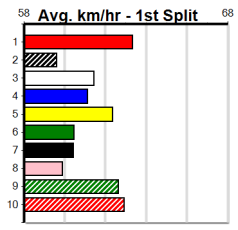

SPORTSBET EVERY DOG HAS ITS DAY

Distance: 390m, Race Type: Tier 3 - Maiden, Total Prizemoney: $1,530
1st: $1,000, 2nd: $320, 3rd: $160, 4th: $50

SUFFOLK PARK (1) is drawn to get all the favours in this and he looks hard to hold out after some handy recent placings. NAUGHTY NUNG (3) can race on the speed from the outset and she looks like the main danger here.

Watchdog Tips:

1

3

8

7

Bet:

Quinella 1/3 ($10 for 1000%)

Main table containing race details for 10 horses, including names, trainers, owners, and performance statistics. Includes sections for 'Watchdog Tips', 'Bet', and 'Winnning Boxes' for each race.