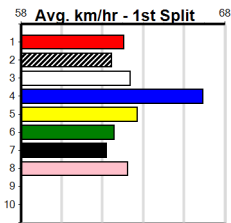

SPORTSBET SET A DEPOSIT LIMIT

Distance: 450m, Race Type: Grade 5 T3, Total Prizemoney: $1,530
1st: $1,000, 2nd: $320, 3rd: $160, 4th: $50

8
12:49PM
(VIC time)

Watchdog Tips: **1** **5** **2** **8** Bet: Trifecta 1/2,5/2,5,7,8 ($10 - 166.67%)

1 GUNAI BOLD [5] Can explode soon after box rise, hard to beat here
BD D Feb-21 MY REDEEMER GUNAI GOSSIP BEST BET $1.40
Trainer: John Barbara (Exford)
7th (7) 30.6 460 GEL R5 23-Aug-24 26.35 25.80 5.50LON SONG ICE (25.98) M/888 . . . 6.89 $1.60 5
5th (2) 31.4 300 HVL R11 29-Sep-24 16.93 16.60 1.75LFAST LOVE (16.81) M/5 . . . 4.04 $2.40 X45
7th (7) 31.3 460 GEL R9 04-Oct-24 26.88 25.69 14.00LVERDI (25.92) S/787 . . . 6.81 $5.30 X45
7th (2) 31.6 300 HVL R7 15-Oct-24 16.95 16.68 2.25LBRING YOUR BEST (16.80) M/5 . . . 4.01 $4.80 5
Owner(s): J Martin

2 FINANCIER [5] Well drawn, good placings 2 of last 4, threat.
WBE D Jan-22 NEED MY MONEYNOW GRANDANA QUALITY $11.00
Trainer: Jayden Cassar (Ballarat East)
2nd (4) 29.8 450 BAL R6 25-Aug-24 25.81 25.50 1.25LCATCH MY DRIFT (25.74) M/553 . . . 6.77 $13.10 T3-5
7th (2) 29.7 450 BAL R6 06-Sep-24 26.10 25.54 8.50LSIMPLY STYLISH (25.54) M/445 . . . 6.73 $9.60 5
5th (2) 29.5 450 BAL R8 16-Sep-24 26.22 25.34 5.50LCATCH MY DRIFT (25.87) M/455 . . . 6.68 $4.10 T3-5
2nd (3) 29.6 390 BAL R14 17-Oct-24 22.43 22.15 3.5LTKINKER CONALL (22.18) M/42 . . . 8.69 $8.20 T3-5
Owner(s): J Cassar

3 WHATEVER HE SAID [5] Better than his form may suggest, place hopes.
BE D Feb-22 MY REDEEMER WHATEVER I WANT $18.00
Trainer: Patrick Furci (Maribyrnong)
6th (7) 33.0 525 MEP R8 25-Sep-24 30.79 29.64 12.00LVILMA BALE (30.01) M/4776 . . . 5.23 $87.30 X45
4th (1) 32.7 425 BEN R11 04-Oct-24 24.23 23.88 3.75LBETTER BANJO (23.99) M/744 . . . 6.77 $57.00 5H
5th (2) 32.6 450 BAL R11 09-Oct-24 26.11 25.19 10.00LPAW LAUREN (25.43) M/357 . . . 6.74 $25.80 5H
6th (5) 32.5 515 SAN R1 17-Oct-24 30.60 29.22 18.00LLETHAL SNIPER (29.39) S/8776 . . . 5.34 $104.10 5F
Owner(s): W Sutcliffe

4 DEEP FEVER [5] Can show early speed but place looks best.
F D Sep-20 HOSTILE QUICK SUCCESION $16.00
Trainer: Allan Meyer (Hoppers Crossing)
5th (7) 32.1 595 SAP R5 19-Aug-24 34.97 34.53 6.50LDEWANA PAYOUT (34.53) M/2244 . . . 9.26 $3.70 5
7th (8) 31.8 460 GEL R8 23-Aug-24 26.38 25.80 8.50LHOTEL WHISKY ONE (25.80) M/567 . . . 6.74 $75.80 X45
8th (2) 31.4 350 HVL R8 15-Sep-24 19.84 19.34 6.50LMY MATE MINA (19.41) M/6 . . . 6.68 $62.30 X34
8th (8) 31.9 350 HVL R8 15-Oct-24 19.67 19.02 9.50LSONIC DIESEL (19.02) Q/5 . . . 6.57 $33.70 X45
Owner(s): D Spence

5 BOROUGH BANKER (NSW)[5] Talented, can show good mid race pace, danger.
BK D May-22 BARCIA BALE MRS. MOUSE $5.00
Trainer: Mark Johnson (Ross Creek)
2nd (4) 35.6 545 BAL R8 14-Aug-24 31.52 30.69 5.50LZODIAC BALE (31.14) S/4422 . . . 6.99 $5.40 S
3rd (6) 35.8 460 GEL R7 20-Sep-24 26.30 25.75 8.00LAEROPLANE MODE (25.75) M/333 . . . 6.93 $11.60 5
6th (3) 35.6 520 GEL R8 28-Sep-24 30.60 29.97 9.00LGROOVEBIRD (29.97) M/4556 . . . 5.50 $19.50 X45
5th (6) 36.2 450 BAL R6 14-Oct-24 25.93 25.41 6.00LBACK TO SCRATCH (25.54) S/877 . . . 6.82 $3.50 T3-5
Owner(s): Adsa's helpers (SYN), B Blood, C Mcinerney, R Salter