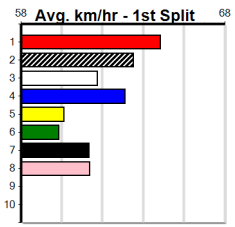

3

11:21AM

(VIC time)

TUDOR ELECTRICAL

Distance: 390m, Race Type: Grade 5 T3, Total Prizemoney: $1,530
1st: $1,000, 2nd: $320, 3rd: $160, 4th: $50

Watchdog Tips:

1

7

8

2

Bet:

Trifecta 1/7,8/2,7,8 ($10 - 250%)

1 IMPRESARIO (NSW)[5]

Solid last start Shep winner, gun draw, go close.

Table with columns: Form, Box, Weight, Dist, Track, Date, Time, BON, Margin, 1st/2nd (Time), PIR, Checked, Comment, W/R, Split 1, S/P, Grade. Includes race details for IMPRESARIO and RAGADEEN.

Winnings Boxes table for race 1 showing prize and best amounts for various box bets.

2 PULL START PUMBA (NSW)[5]

Can get the run behind the speed, must respect.

Table with columns: Form, Box, Weight, Dist, Track, Date, Time, BON, Margin, 1st/2nd (Time), PIR, Checked, Comment, W/R, Split 1, S/P, Grade. Includes race details for PULL START PUMBA and IT'S A SHAME.

Winnings Boxes table for race 2 showing prize and best amounts for various box bets.

3 INDY DELTA [5]

Been too slow early in recent times, needs to step

Table with columns: Form, Box, Weight, Dist, Track, Date, Time, BON, Margin, 1st/2nd (Time), PIR, Checked, Comment, W/R, Split 1, S/P, Grade. Includes race details for INDY DELTA and AEROPLANE INDY.

Winnings Boxes table for race 3 showing prize and best amounts for various box bets.

4 THAT'S RARE [5]

Been well beaten in her last few, tough ask.

Table with columns: Form, Box, Weight, Dist, Track, Date, Time, BON, Margin, 1st/2nd (Time), PIR, Checked, Comment, W/R, Split 1, S/P, Grade. Includes race details for THAT'S RARE and MEPUNGA DASHA.

Winnings Boxes table for race 4 showing prize and best amounts for various box bets.

5 ZIPPING MORK (NSW)[5]

Drawn to find too much trouble here, unlikely.

Table with columns: Form, Box, Weight, Dist, Track, Date, Time, BON, Margin, 1st/2nd (Time), PIR, Checked, Comment, W/R, Split 1, S/P, Grade. Includes race details for ZIPPING MORK and ZIPPING PARIS.

Winnings Boxes table for race 5 showing prize and best amounts for various box bets.

6 MADAM NOVA [5]

Not racing well enough of late, others preferred.

Table with columns: Form, Box, Weight, Dist, Track, Date, Time, BON, Margin, 1st/2nd (Time), PIR, Checked, Comment, W/R, Split 1, S/P, Grade. Includes race details for MADAM NOVA and NOVA HEART.

Winnings Boxes table for race 6 showing prize and best amounts for various box bets.

7 MR. FLASH (NSW)[5]

Placed in 5 of his 7 starts here, danger if steps.

Table with columns: Form, Box, Weight, Dist, Track, Date, Time, BON, Margin, 1st/2nd (Time), PIR, Checked, Comment, W/R, Split 1, S/P, Grade. Includes race details for MR. FLASH and FANTASTIC DAISY.

Winnings Boxes table for race 7 showing prize and best amounts for various box bets.

8 DANYO'S BOAR [5]

Smart placings in 2 of his last 3 starts, threat.

Table with columns: Form, Box, Weight, Dist, Track, Date, Time, BON, Margin, 1st/2nd (Time), PIR, Checked, Comment, W/R, Split 1, S/P, Grade. Includes race details for DANYO'S BOAR and DANYO'S SARAH.

Winnings Boxes table for race 8 showing prize and best amounts for various box bets.

9 *** NO RESERVE ***