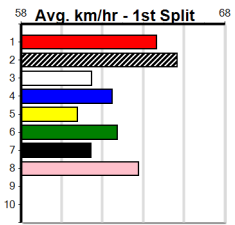

TWO MORE RACES TO GO (1-2 WINS)

Distance: 450m, Race Type: Tier 3 - Restricted Win, Total Prizemoney: $1,530
1st: $1,000, 2nd: $320, 3rd: $160, 4th: $50

MRS. SMITH (1) has been smartly placed in 3 of her 4 starts since her maiden win and she is drawn to return to the winners list in this. NO IRON TEAM (8) was a solid maiden winner 3 starts back and looks like the clear danger here.

Watchdog Tips:

1

8

2

7

Bet:

Quinella 1/8 ($10 for 1000%)

Main table containing race details for 10 races, including horse names, trainers, odds, and winning boxes.