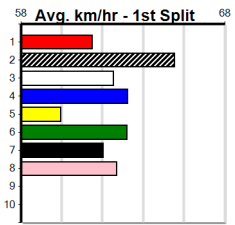

EUREKA CONCRETE (1-2 WINS)

Distance: 390m, Race Type: Tier 3 - Restricted Win, Total Prizemoney: $1,530
1st: $1,000, 2nd: $320, 3rd: $160, 4th: $50

11

1:42PM

(VIC time)

DERNANCOURT (1) is drawn to race closer to the speed early in this and he looks like the one to beat after his smart all the way win here 4 back. STILTON INDIE (2) can come out running and she could give them something to catch.

Watchdog Tips: **1** **2** **7** **3** **Bet:** **Quinella 1/2 ($10 for 1000%)**