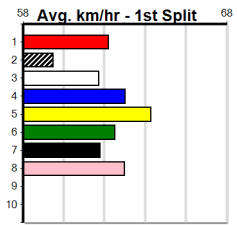

RSN GREY AREAS - WEDNESDAY AND FR

Distance: 390m, Race Type: Tier 3 - Grade 7, Total Prizemoney: $1,530
1st: $1,000, 2nd: $320, 3rd: $160, 4th: $50

ARCTIC GLAMOUR (3) recorded a top last start win here and she may only need to step on terms to salute again in this. TONKA BALE (2) showed good mid race pace in his smart win 2 back and he could challenge again.

Watchdog Tips: 3 2 6 1 Bet: Win 3

Main table containing race details for 10 races, including horse names, trainers, odds, and winning boxes. Race 1: BOROUGH BOUND [7], Race 2: TONKA BALE (NSW)[7], Race 3: ARCTIC GLAMOUR (QLD)[7], Race 4: MISS FIXATED (SA)[7], Race 5: BEHIND GREYWALLS [7], Race 6: PIPPA [7], Race 7: BOROUGH MAN [7], Race 8: IDENTIFY AS [7], Race 9: *** NO RESERVE ***, Race 10: *** NO RESERVE ***