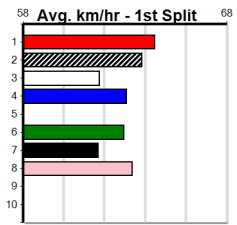

DREAMCHASERS - TICKETS ON SALE NOW

Distance: 545m, Race Type: Grade 5 T3, Total Prizemoney: $1,740
1st: $1,150, 2nd: $360, 3rd: $180, 4th: $50

6

12:12PM

(VIC time)

SIR BINGO (1) has posted good placings in 2 of his last 3 starts and he is drawn to make every post a winner here. BOBBY BACCALA (7) has been impressive in his last couple of starts and he could be the main danger with luck.

Watchdog Tips: **1** **7** **6** **3** **Bet:** **Trifecta 1/3,6,7/3,4,6,7 ($10 - 111.11%)**