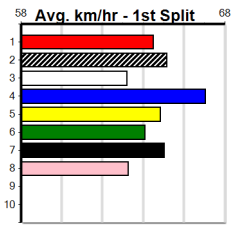

Horsham

RSN GREY AREAS - WEDNESDAY & FRID

Distance: 410m, Race Type: Grade 5, Total Prizemoney: $2,925
1st: $1,950, 2nd: $600, 3rd: $300, 4th: $75

11

6:12PM

(VIC time)

Watchdog Tips:

0 0 0 0

Bet: