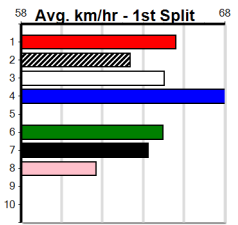

Horsham

10
5:54PM
(VIC time)

WARRACK BUTCHERY

Distance: 410m, Race Type: Grade 6, Total Prizemoney: $2,925
1st: $1,950, 2nd: $600, 3rd: $300, 4th: $75

Watchdog Tips: **0 0 0 0** Bet: .

Form Box Weight Dist Track Date Time BON Margin 1st/2nd (Time) PIR Checked Comment W/R Split 1 S/P Grade

1 TYCOON JILL [6]

BK B Feb-23 ASTON RUPEE UP HILL JILL

Trainer: David Geall (Lara)

6th (4)	29.8	410	HOR	R10	21-Sep-24	24.38	23.33	8.50LPYRENEES CHATEAU (23.82)	M/77	.	.	.	11.17	$2.20	7
3rd (7)	30.0	400	GEL	R9	01-Oct-24	22.90	22.76	2.25LCOME AND SEE (22.76)	M/24	.	.	W	8.43	$3.00	7
1st (6)	30.0	410	HOR	R2	08-Oct-24	23.72	23.26	3.75LRIVIA AKIRA (23.97)	Q/11	.	.	.	10.32	$2.30	7
4th (3)	29.9	410	HOR	R10	15-Oct-24	23.81	22.86	7.50LPAW MANNY (23.30)	M/54	.	.	W	10.52	$6.70	6G

Owner(s): P Moody

Winning Boxes

1	2	3	4	5	6	7	8
						2	
Prize	$3,865.00						
Best	23.62						
Starts	6-2-0-1						
Trk/Dst	5-2-0-0						
APM	$3529						

2 MAYBE SPAGHETTI [6]

BD D Nov-21 FERNANDO BALE SIXTEEN PEGS

Trainer: Peter Fulton (Ecklin South)

5th (4)	28.6	390	WBL	R3	23-Sep-24	23.00	22.47	5.50LSTEP ON AIR (22.63)	M/78	.	.	.	8.96	$10.20	6G
6th (8)	28.5	410	HOR	R9	01-Oct-24	24.19	22.85	17.00LCANYA JIVE (23.01)	M/55	.	.	.	11.01	$159.40	X67
2nd (8)	28.8	400	GEL	R11	08-Oct-24	23.42	22.73	1.25LSILENT WHISPER (23.33)	M/51	.	.	.	8.75	$26.50	X67
4th (7)	29.0	390	WBL	R10	17-Oct-24	22.89	21.72	10.00LINGA BUDDY (22.21)	M/55	.	.	.	9.17	$34.30	6G

Owner(s): B Fulton

Winning Boxes

1	2	3	4	5	6	7	8
		1					1
Prize	$8,415.00						
Best	23.55						
Starts	59-2-9-12						
Trk/Dst	12-0-2-3						
APM	$3304						

3 SULTAN OF SWOON [6]

BK D Jun-22 SUPERIOR PANAMA SASSY IZZY

Trainer: Deb Carr (Mininera)

3rd (4)	37.3	410	HOR	R4	17-Sep-24	24.11	23.11	11.00LPAW PAVLOV (23.35)	S/24	.	.	.	10.66	$6.40	6G
F (2)	37.3	410	HOR	R4	24-Sep-24	0.00	22.93	.PAW HUNTER (23.56)	M/76	.	.	V0	11.98	$16.80	6G
6th (8)	37.3	425	BEN	R1	04-Oct-24	24.89	23.88	13.00LLIGHTNING RANGE (24.05)	S/676	.	.	.	6.84	$13.70	X67
3rd (1)	37.6	410	HOR	R10	15-Oct-24	23.66	22.86	5.50LPAW MANNY (23.30)	Q/13	.	.	.	10.36	$15.40	6G

Owner(s): Long Way To The Top (SYN), D Carr, E Christian

Winning Boxes

1	2	3	4	5	6	7	8
1		1					
Prize	$4,730.00						
Best	23.66						
Starts	17-2-3-3						
Trk/Dst	5-1-0-2						
APM	$3224						

4 MEAN PEACE (NSW)[6]

BK B Feb-23 FERAL FRANKY UNLEASH THE FUN

Trainer: Garry George (Beulah)

2nd (5)	28.5	410	HOR	R2	01-Oct-24	23.40	22.85	0.50LZIPPING MUFASA (23.36)	M/11	.	.	.	10.16	$4.70	M
1st (1)	28.5	410	HOR	R2	05-Oct-24	23.71	23.32	0.75LSUPER SEQUIN (23.77)	Q/11	.	.	.	10.33	$1.50	M
1st (4)	28.8	410	HOR	R2	15-Oct-24	23.36	22.86	0.75LZIPPING DIEGO (23.41)	Q/11	.	.	.	10.18	$4.10	X67

Owner(s): N Mcevilly

Winning Boxes

1	2	3	4	5	6	7	8
1			1				
Prize	$4,150.00						
Best	23.36						
Starts	3-2-1-0						
Trk/Dst	3-2-1-0						
APM	$4150						

5 *** VACANT BOX ***

Trainer:
Owner(s):

Winning Boxes

1	2	3	4	5	6	7	8
Prize							
Best							
Starts							
Trk/Dst							
APM