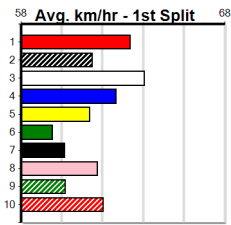

Horsham

FAREWELL CLIFF & PAT SMITH

Distance: 410m, Race Type: Maiden, Total Prizemoney: $2,535
1st: $1,680, 2nd: $520, 3rd: $260, 4th: $75

1

3:02PM
(VIC time)

Watchdog Tips: **0 0 0 0** Bet: **.**