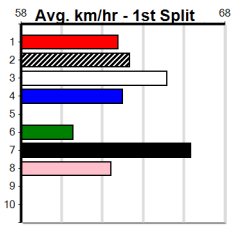

Horsham

CRYMELON KENNELS

Distance: 410m, Race Type: Grade 7, Total Prizemoney: $2,925
1st: $1,950, 2nd: $600, 3rd: $300, 4th: $75

3

3:41PM
(VIC time)

Watchdog Tips: **0 0 0 0** Bet: .