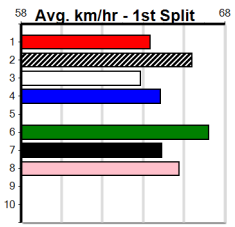

Horsham

HORSHAM DOORS & GLASS

Distance: 410m, Race Type: Grade 5, Total Prizemoney: $2,925
1st: $1,950, 2nd: $600, 3rd: $300, 4th: $75

4

4:01PM

(VIC time)

Watchdog Tips:

0 0 0 0

Bet: