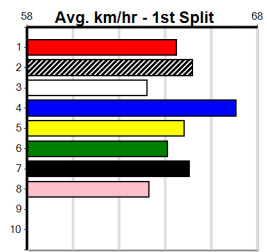

RSN GREY AREAS - WEDNESDAY & FRIDAY

Distance: 410m, Race Type: Grade 5, Total Prizemoney: $2,925
1st: $1,950, 2nd: $600, 3rd: $300, 4th: $75

Watchdog Tips:

Bet:

Form Box Wgt Dist Track Date Time BON Margin 1st/2nd (Time) PIR Checked Comment WR Split 1 S/P Grade

ANNA YOU PEST [5] BE Bitch Mar-21 Sire: LIGHTNING FRANK Dam: RIXY YA PEST Trainer: Gary Hunt (Cudgee)
Winning Distances: < 300m (0) 300 - 399m (7) 400 - 499m (3) 500 - 599m (0) 600 - 699m (0) > 700m (0)
Winning Weights: 26.8(1) 27.6(2) 27.8(1) 27.9(1) 28.0(2) 28.2(1) 28.3(1) 28.9(1)
Box History table and Prize Best Starts table included.

VINNY DEWALT (NSW)[5] BK Dog Feb-20 Sire: MAGIC SPRITE Dam: CLAIR DE LUNE Trainer: Alfred King (Sulky)
Winning Distances: < 300m (0) 300 - 399m (6) 400 - 499m (7) 500 - 599m (0) 600 - 699m (0) > 700m (0)
Winning Weights: 28.0(1) 28.3(1) 29.5(1) 29.6(2) 29.8(1) 29.9(1) 30.3(1) 30.4(1) 30.6(1) 30.8(1) 30.9(1) 31.1(1)
Box History table and Prize Best Starts table included.

PAW MANNY (NSW)[5] BK Dog Jul-22 Sire: JS FLAMIN ACE Dam: DYNA ADRIA Trainer: Robert Camilleri (Lara)
Winning Distances: < 300m (0) 300 - 399m (1) 400 - 499m (2) 500 - 599m (0) 600 - 699m (0) > 700m (0)
Winning Weights: 29.2(1) 29.9(1) 30.0(1)
Box History table and Prize Best Starts table included.

TALKIN' BLUEY [5] BK Dog Dec-21 Sire: RAW ABILITY Dam: KRAKEN BAM BAM Trainer: Caitlin Hartigan (Haven)
Winning Distances: < 300m (0) 300 - 399m (0) 400 - 499m (3) 500 - 599m (0) 600 - 699m (0) > 700m (0)
Winning Weights: 32.5(1) 32.6(1) 32.7(1)
Box History table and Prize Best Starts table included.

DASH OF SALLY [5] BK Bitch Apr-21 Sire: BERNARDO Dam: BETHANY ROSE Trainer: Melissa Fullerton (Red Cliffs)
Winning Distances: < 300m (0) 300 - 399m (1) 400 - 499m (5) 500 - 599m (0) 600 - 699m (0) > 700m (0)
Winning Weights: 28.0(1) 28.6(1) 28.7(1) 29.0(1) 29.3(1) 29.4(1)
Box History table and Prize Best Starts table included.