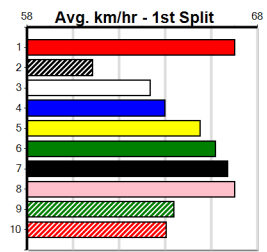

LOCKS CONSTRUCTIONS

Distance: 485m, Race Type: Mixed 4/5, Total Prizemoney: $3,875
1st: $2,600, 2nd: $800, 3rd: $400, 4th: $75

Watchdog Tips:

Bet:

Form Box	Wgt	Dist	Track	Date	Time	BON	Margin	1st/2nd (Time)	PIR	Checked	Comment	WR	Split 1	S/P	Grade

LUPINI MONELLI (WA)[4]

BD Bitch **Oct-20** Sire: FERNANDO BALE Dam: CORONA MONELLI
Owner(s): Aloisi Lehman (SYN), T Aloisi, M Lehman Trainer: David Geall (Lara)
Winning Distances: < 300m (0) 300 - 399m (0) 400 - 499m (0) 500 - 599m (16) 600 - 699m (1) > 700m (0)
Winning Weights: 25.2(1) 25.3(2) 25.4(1) 25.5(2) 25.6(1) 25.8(2) 26.1(3) 26.2(2) 26.3(1) 26.4(2)

2nd (7)	26.4	600	MEA	R6	22-Jun-24	34.85	34.06	2.00L EXTREMELY POTENT (34.72)	M/1222	.	.	.	9.19	$8.70	5H
3rd (6)	26.6	600	MEA	R5	29-Jun-24	34.65	34.30	5.00L AUNT VIRGINIA (34.30)	M/5433	.	.	.	9.28	$22.60	5F
5th (2)	26.8	715	SAN	R5	04-Jul-24	42.34	41.71	9.00L ELLA'S BABE (41.71)	Q/1133	.	.	.	6.03	$7.40	X45
2nd (2)	27.0	600	MEA	R12	13-Jul-24	34.98	34.91	1.00L SHAKE AND BAKE (34.91)	Q/3321	.	.	.	9.16	$5.00	X45
3rd (2)	27.1	600	MEA	R5	20-Jul-24	35.02	34.78	3.5L VOSS ALI (34.78)	M/5555	.	.	.	9.22	$4.00	X45
4th (4)	26.5	595	SAP	R12	29-Jul-24	35.44	34.38	16.00L FERNANDO GOMEZ (34.38)	M/4444	.	VO	.	9.83	$7.40	X45
2nd (1)	26.9	485	HOR	R8	10-Sep-24	27.30	27.27	0.50L JED'S MEMORY (27.28)	Q/132	.	SW	.	6.62	$2.60	X45
5th (5)	26.5	485	HOR	R8	15-Sep-24	27.83	27.30	2.50L EXTREMELY POTENT (27.65)	M/356	.	.	.	6.66	$4.00	X45

Last 3 wins NOT included above

1st (7)	26.3	525	MEP	R8	20-Mar-24	30.00	30.00	4.50L LITTLE TIGER (30.30)	M/1111	.	.	.	5.20	$3.10	FFA
1st (1)	26.4	595	SAN	R9	06-Jun-24	34.26	34.00	1.25L ROCK ME ROCCO (34.34)	Q/1111	.	.	.	9.23	$3.00	X45
1st (1)	26.4	595	SAN	R4	13-Jun-24	34.18	34.13	3.00L ASTON COSTELLO (34.39)	M/1111	.	SW	.	9.13	$1.90	X45

Box History

Bx	1st	2nd	3rd	4th	5th	6th	7th	8th
1	5	2	1					
2	1	1	2	2	2			
3	1	3	3	1				
4	4	4		3	1	1	1	1
5	1	3	1	1	1			1
6		1	2	4	1	1		
7	2	4		4	2	1		
8	2	1	2	2	1	1		

Prize Best	$151995.00
Starts	27.22(5)-30/1/24
Trk/Dts	78-16-19-10
APM	3-0-2-0 19341