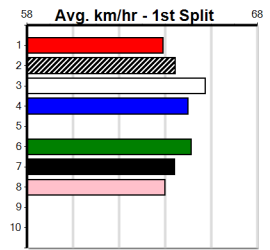

ON-SITE ENGINEERING

Distance: 410m, Race Type: Mixed 4/5, Total Prizemoney: $3,360
1st: $2,250, 2nd: $690, 3rd: $345, 4th: $75

Watchdog Tips:

Bet:

Form Box	Wgt	Dist	Track	Date	Time	BON	Margin	1st/2nd (Time)	PIR	Checked	Comment	WR	Split 1	S/P	Grade

1

ASTON OPHELIA [4]
BK Bitch Dec-21 Sire: FERNANDO BALE Dam: ASTON CRYSTAL Trainer: Mark Johnson (Ross Creek)
Owner(s): R Borda
Winning Distances: < 300m (0) 300 - 399m (0) 400 - 499m (10) 500 - 599m (0) 600 - 699m (0) > 700m (0)
Winning Weights: 26.3(1) 26.4(2) 26.5(1) 26.6(3) 26.7(1) 26.9(1) 27.9(1)

Box	1st	2nd	3rd	4th	5th	6th	7th	8th
1			1	1				
2		1						
3	1					1		
4				1	3	1	2	
5	2		1	1				1
6	2	1	1	1		1		1
7	3				1	1		
8	2				1			

Prize Best Starts Trk/Dts APM $17885.00 23.51(8)-25/6/24 35-10-2-3 3-1-0-0 10307

Last 3 wins NOT included above

1st (7) 26.6 450 BAL R7 21-Apr-24 25.70 25.70 6.50L QUESTON BALE (26.12) S/611 . . . 6.78 $4.00 5
1st (3) 26.4 400 GEL R5 21-May-24 22.49 22.48 3.25L TALK OUT LOUD (22.71) Q/11 . . . SW . 8.39 $5.00 5
1st (8) 26.6 410 HOR R12 25-Jun-24 23.51 23.07 0.50L ZODIAC BALE (23.55) M/22 . . . . 10.53 $18.10 5

2

URIEL BALE (NSW)[4]
BK Dog Jan-22 Sire: BARCIA BALE Dam: WELSLY BALE Trainer: Robert Camilleri (Lara)
Owner(s): B Wheeler
Winning Distances: < 300m (0) 300 - 399m (0) 400 - 499m (8) 500 - 599m (6) 600 - 699m (0) > 700m (0)
Winning Weights: 33.3(2) 33.7(1) 33.9(3) 34.3(2) 34.5(2) 34.7(1) 34.8(2) 34.9(1)

Box	1st	2nd	3rd	4th	5th	6th	7th	8th
1	4							
2	1							
3			1	1				
4	1					1	1	
5	1			1	2			
6	3				1			2
7	3							
8	1	1		1	1	2		

Prize Best Starts Trk/Dts APM $40233.57 22.82(6)-27/3/24 29-14-1-1 1-1-0-0 13339

Last 3 wins NOT included above

1st (6) 33.9 410 HOR R10 27-Mar-24 22.82 22.70 2.50L SHANLYN SCOUT (22.99) M/21 . . . . 10.25 $2.80 X45
1st (1) 33.9 450 TRA R8 03-Apr-24 24.91 24.91 4.75L ACE OF PACE (25.23) S/211 . . . SW . 6.61 $3.00 X45
1st (7) 33.9 512 MTG R4 07-Apr-24 29.15 29.15 10.00 WILD BANKER (29.83) 0 SAMP . . . . 4.32 $2.70 SH

3

TAKUMI BALE (NSW)[4]
BD Dog Feb-22 Sire: DROOPYS SYDNEY Dam: WINNIE ALLEN Trainer: Rebecca Gibbons (Avalon)
Owner(s): B Wheeler
Winning Distances: < 300m (0) 300 - 399m (1) 400 - 499m (3) 500 - 599m (2) 600 - 699m (0) > 700m (0)
Winning Weights: 31.6(1) 31.7(1) 31.8(1) 32.1(1) 32.2(1) 32.5(1)

Box	1st	2nd	3rd	4th	5th	6th	7th	8th
1		1	1					
2	3	1	1	2				
3	1	1	1	1				
4		1	1			1	1	
5							1	
6	1	1				1	1	
7					1			
8	1				1			1

Prize Best Starts Trk/Dts APM $22210.00 23.22(2)-15/10/24 29-14-1-1 2-1-0-0 10547

Last 3 wins NOT included above

1st (2) 32.2 525 MEA R2 20-Apr-24 30.13 29.87 0.75L SHADOWS OF BLUE (30.17) Q/1111 . . . . 5.18 $6.30 7
1st (2) 31.8 390 BAL R10 07-Aug-24 22.31 22.08 0.50L CUSTARD ART (22.33) M/22 . . . . 8.56 $2.30 X67
1st (8) 32.1 425 BEN R2 16-Aug-24 24.14 23.83 3.75L STORM SENSATION (24.39) M/222 . . . . 6.69 $1.40 5