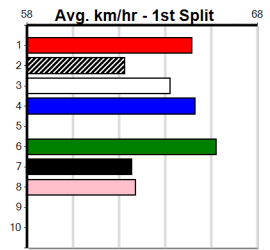

DREAMCHASERS - TICKETS ON SALE NOW

Distance: 410m, Race Type: Mixed 6/7, Total Prizemoney: $2,925
1st: $1,950, 2nd: $600, 3rd: $300, 4th: $75

Watchdog Tips: ☐ ☐ ☐ ☐ ☐ **Bet:** ☐

Form Box	Wgt	Dist	Track	Date	Time	BON	Margin	1st/2nd (Time)	PIR	Checked	Comment	WR	Split 1	S/P	Grade

1

BIG SUNSHINE [7]
F Dog Feb-23 Sire: OUT OF RANGE Dam: ORIENTAL KAY
Owner(s): ECHUCA SUNSHINE (SYN), R Clark, M Lord, K Tung, M Tung, B Lord
Trainer: Rodney Clark (Echuca Village)
Winning Distances: < 300m (0) 300 - 399m (0) 400 - 499m (1) 500 - 599m (0) 600 - 699m (0) > 700m (0)
Winning Weights: 37.5(1)

2nd (3)	37.5	410	HOR	R3	15-Sep-24	24.05	23.03	8.50L UP HILL SHILOH (23.48)	M/22				10.83	$11.90	M
1st (8)	37.5	410	HOR	R4	21-Sep-24	23.48	23.33	4.75L MAXIMUM REED (23.80)	M/11				10.24	$3.10	M
6th (3)	38.1	390	SHP	R3	30-Sep-24	23.10	22.08	11.00 HAS A LOT (22.35)	M/66				8.70	$2.90	X67
4th (6)	37.6	400	WGL	R9	08-Oct-24	23.37	22.58	12.00 SOLAR SPECTRUM (22.58)	S/65				8.77	$13.90	X67
3rd (8)	37.7	390	SHP	R3	14-Oct-24	22.71	21.74	6.00L LEONESSA (22.32)	M/22				8.62	$6.40	X67

Last 3 wins NOT included above

Box History								
Bx	1st	2nd	3rd	4th	5th	6th	7th	8th
1								
2								
3		1				1		
4								
5								
6					1			
7								
8	1		1					

Prize Best	$2575.00
Starts	23.48(8)-21/9/24
Trk/Dts	5-1-1-1
APM	2-1-1-0
	2471

2

ASTON RANDAL [6]
BK Dog Jan-21 Sire: FERNANDO BALE Dam: ASTON LOLITA
Owner(s): D Torr
Trainer: David Torr (Myers Flat)
Winning Distances: < 300m (0) 300 - 399m (1) 400 - 499m (1) 500 - 599m (0) 600 - 699m (0) > 700m (0)
Winning Weights: 32.0(1) 32.4(1)

6th (1)	33.3	400	GEL	R10	18-Jun-24	23.20	22.63	8.50L RAPIDFIRE LAYLA (22.63)	M/56				8.75	$16.60	6G
8th (6)	33.5	390	SHP	R11	29-Jun-24	23.68	22.71	12.00 BLUE RISE (22.87)	M/88				8.97	$21.70	T3-6
7th (7)	33.7	390	SHP	R4	10-Aug-24	22.76	22.14	6.50L LEKTRA FRED (22.33)	M/54				8.89	$39.00	RW
4th (1)	33.6	400	GEL	R11	03-Sep-24	23.14	22.31	4.75L FANCY KIAARN (22.81)	Q/52				8.75	$51.40	X67
5th (5)	33.7	410	HOR	R11	15-Sep-24	24.18	23.03	9.00L SUNTORY LISA (23.55)	Q/65		SW		10.95	$150.30	X67
5th (6)	33.6	410	HOR	R11	21-Sep-24	24.08	23.33	7.00L WISDOM BALE (23.59)	M/55				11.02	$43.40	6G
3rd (1)	33.6	410	HOR	R4	05-Oct-24	24.27	23.32	6.00L SCOوبا STEVE (23.85)	M/54				11.05	$11.70	X67
4th (2)	33.8	390	SHP	R9	12-Oct-24	22.47	21.99	7.00L LITTLE MINNIE (21.99)	M/45				8.60	$18.70	X67

Last 3 wins NOT included above

1st (8)	32.0	385	SHP	R2	11-May-23	22.18	21.90	1.5L ACE REDEEMER (22.28)	M/31				8.41	$7.60	M
1st (5)	32.4	410	HOR	R3	25-Aug-23	23.47	23.06	1.00L DEADLY DAVE (23.54)	Q/11		SW		10.37	$46.00	7

Box History								
Bx	1st	2nd	3rd	4th	5th	6th	7th	8th
1		2	4	2	2	1		
2		2	1	2	1	1		
3		1	3	1				
4								
5	1	1	2		2			1
6					2	1		2
7		1		2		1	2	
8	1	3	1		2	1	2	

Prize Best	$1185.00
Starts	23.30(1)-5/11/23
Trk/Dts	58-2-10-11
APM	21-1-2-3
	1226