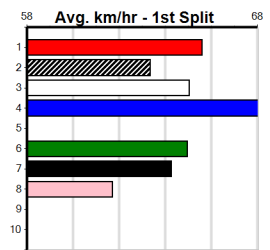

WARRACK BUTCHERY

Distance: 410m, Race Type: Grade 6, Total Prizemoney: $2,925
1st: $1,950, 2nd: $600, 3rd: $300, 4th: $75

Watchdog Tips:

Bet:

Form Box	Wgt	Dist	Track	Date	Time	BON	Margin	1st/2nd (Time)	PIR	Checked	Comment	WR	Split 1	S/P	Grade

1

TYCOON JILL [6]
BK Bitch Feb-23 Sire: ASTON RUPEE Dam: UP HILL JILL
Owner(s): P Moody Trainer: David Geall (Lara)
Winning Distances: < 300m (0) 300 - 399m (0) 400 - 499m (2) 500 - 599m (0) 600 - 699m (0) > 700m (0)
Winning Weights: 29.8(1) 30.0(1)

1st (6)	29.8	410	HOR	R1	10-Sep-24	23.62	22.93	0.025 DELL MISTER (23.63)	M/22	.	.	.	10.43	$3.20	M
7th (4)	29.8	410	HOR	R11	15-Sep-24	24.29	23.03	11.00 SUNTORY LISA (23.55)	M/77	.	.	.	11.04	$4.20	X67
6th (4)	29.8	410	HOR	R10	21-Sep-24	24.38	23.33	8.50L PYRENEES CHATEAU (23.82)	M/77	.	.	.	11.17	$2.20	7
3rd (7)	30.0	400	GEL	R9	01-Oct-24	22.90	22.76	2.25L COME AND SEE (22.76)	M/24	.	.	W	8.43	$3.00	7
1st (6)	30.0	410	HOR	R2	08-Oct-24	23.72	23.26	3.75L RIVIA AKIRA (23.97)	Q/11	.	.	.	10.32	$2.30	7
4th (3)	29.9	410	HOR	R10	15-Oct-24	23.81	22.86	7.50L PAW MANNY (23.30)	M/54	.	.	W	10.52	$6.70	6G

Last 3 wins NOT included above

Bx	1st	2nd	3rd	4th	5th	6th	7th	8th
1								
2								
3				1				
4						1	1	
5								
6	2							
7			1					
8								

Prize Best	$3865.00
Starts	23.62(6)-10/9/24
Trk/Dts	6-2-0-1
APM	5-2-0-0
	3529

2

MAYBE SPAGHETTI [6]
BD Dog Nov-21 Sire: FERNANDO BALE Dam: SIXTEEN PEGS
Owner(s): B Fulton Trainer: Peter Fulton (Ecklin South)
Winning Distances: < 300m (0) 300 - 399m (2) 400 - 499m (0) 500 - 599m (0) 600 - 699m (0) > 700m (0)
Winning Weights: 28.3(1) 28.5(1)

4th (5)	28.3	390	WBL	R3	26-Aug-24	22.83	22.46	3.00L FLAX MILL (22.62)	M/52	.	.	.	8.98	$21.80	7
1st (1)	28.1	390	WBL	R9	05-Sep-24	22.83	22.00	8.00L GEANI BALE (22.28)	M/67	.	.	.	8.96	$49.80	RWH
1st (8)	28.3	390	WBL	R3	09-Sep-24	22.73	22.33	5.50L IAN BALE (23.10)	Q/11	.	.	.	8.94	$7.00	7
3rd (8)	28.6	390	WBL	R11	16-Sep-24	22.99	22.61	3.75L AGGREGATE (22.73)	Q/33	.	.	.	8.93	$3.70	6G
5th (4)	28.6	390	WBL	R3	23-Sep-24	23.00	22.47	5.50L STEP ON AIR (22.63)	M/78	.	.	.	8.96	$10.20	6G
6th (8)	28.5	410	HOR	R9	01-Oct-24	24.19	22.85	17.00 CANYA JIVE (23.01)	M/55	.	.	.	11.01	$159.40	X67
2nd (8)	28.8	400	GEL	R11	08-Oct-24	23.42	22.73	1.25L SILENT WHISPER (23.33)	M/51	.	.	.	8.75	$26.50	X67
4th (7)	29.0	390	WBL	R10	17-Oct-24	22.89	21.72	10.00 INGA BUDDY (22.21)	M/55	.	.	.	9.17	$34.30	6G

Last 3 wins NOT included above

1st (4)	28.5	390	WBL	R2	12-Dec-23	23.00	22.27	1.5L BELAIR RIC (23.11)	M/31	.	.	.	8.75	$1.40	M

Bx	1st	2nd	3rd	4th	5th	6th	7th	8th
1				1	1	1		
2		2		1	1			1
3		1	4					
4	1	2	1	1	3	4	3	
5			1	1	1	1	1	
6			1	1		2		
7		3	1	1	2		2	1
8	1	1	3	1	1	3		1

Prize Best	$8415.00
Starts	23.55(1)-19/3/24
Trk/Dts	59-2-9-12
APM	12-0-2-3
	3304