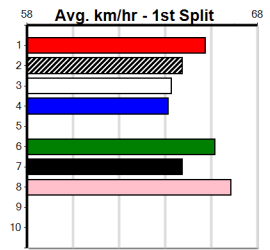

CHS GROUP

Distance: 410m, Race Type: Grade 5, Total Prizemoney: $2,925
1st: $1,950, 2nd: $600, 3rd: $300, 4th: $75

Watchdog Tips:

Bet:

Table with columns: Form Box, Wgt, Dist, Track, Date, Time, BON, Margin, 1st/2nd (Time), PIR, Checked, Comment, WR, Split 1, S/P, Grade

DIVA ERADICATOR [5]
BD Bitch Nov-22
Sire: KNOCKA NORRIS Dam: STRENGTH TO WYN
Trainer: Daniel Gibbons (Avalon)
Winning Distances: < 300m (0) 300 - 399m (1) 400 - 499m (3) 500 - 599m (0) 600 - 699m (0) > 700m (0)
Winning Weights: 27.4(1) 28.2(1) 28.9(2)
Race results table with columns: Pos, Wgt, Dist, Track, Date, Time, BON, Margin, 1st/2nd (Time), PIR, Checked, Comment, WR, Split 1, S/P, Grade

Box History table for Diva Eradicator with columns: Bx, 1st, 2nd, 3rd, 4th, 5th, 6th, 7th, 8th and Prize Best Starts Trk/Dts APM

DIVA DAVINA [5]
BK Bitch Oct-21
Sire: KINLOCH BRAE Dam: UP HILL JILL
Trainer: Glenn Judd (Noorat)
Winning Distances: < 300m (0) 300 - 399m (2) 400 - 499m (5) 500 - 599m (0) 600 - 699m (0) > 700m (0)
Winning Weights: 28.3(1) 28.5(1) 28.9(1) 29.2(2) 29.4(1) 30.0(1)
Race results table with columns: Pos, Wgt, Dist, Track, Date, Time, BON, Margin, 1st/2nd (Time), PIR, Checked, Comment, WR, Split 1, S/P, Grade

Box History table for Diva Davina with columns: Bx, 1st, 2nd, 3rd, 4th, 5th, 6th, 7th, 8th and Prize Best Starts Trk/Dts APM

INGA BUDDY [5]
BE Dog Sep-22
Sire: BEAST UNLEASHED Dam: INGA MIA
Trainer: Mary Inguanti (Camperdown)
Winning Distances: < 300m (0) 300 - 399m (3) 400 - 499m (0) 500 - 599m (0) 600 - 699m (0) > 700m (0)
Winning Weights: 29.6(1) 30.2(1) 30.6(1)
Race results table with columns: Pos, Wgt, Dist, Track, Date, Time, BON, Margin, 1st/2nd (Time), PIR, Checked, Comment, WR, Split 1, S/P, Grade

Box History table for Inga Buddy with columns: Bx, 1st, 2nd, 3rd, 4th, 5th, 6th, 7th, 8th and Prize Best Starts Trk/Dts APM

MIGHTY QUINN [5]
BK Dog Nov-21
Sire: SHIMA SHINE Dam: SWIFT CURRENT
Trainer: Rodney Clark (Echuca Village)
Winning Distances: < 300m (0) 300 - 399m (0) 400 - 499m (5) 500 - 599m (2) 600 - 699m (0) > 700m (0)
Winning Weights: 33.5(1) 33.8(1) 33.9(2) 34.7(1) 34.8(1) 35.1(1)
Race results table with columns: Pos, Wgt, Dist, Track, Date, Time, BON, Margin, 1st/2nd (Time), PIR, Checked, Comment, WR, Split 1, S/P, Grade

Box History table for Mighty Quinn with columns: Bx, 1st, 2nd, 3rd, 4th, 5th, 6th, 7th, 8th and Prize Best Starts Trk/Dts APM

*** VACANT BOX ***
Owner(s):
Sire: Dam:
Trainer:
Winning Distances: < 300m (0) 300 - 399m (0) 400 - 499m (0) 500 - 599m (0) 600 - 699m (0) > 700m (0)
Winning Weights:

1

2

3

4

5