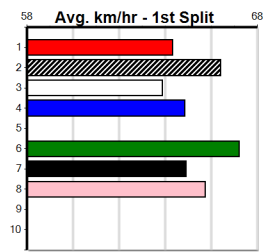

Sire: Dam:

Trainer:

Owner(s):

Winning Distances: < 300m (0) 300 - 399m (0) 400 - 499m (0) 500 - 599m (0) 600 - 699m (0) > 700m (0)

Winning Weights:

Box History

HORSHAM DOORS & GLASS

Distance: 410m, Race Type: Grade 5, Total Prizemoney: \$2,925
1st: \$1,950, 2nd: \$600, 3rd: \$300, 4th: \$75