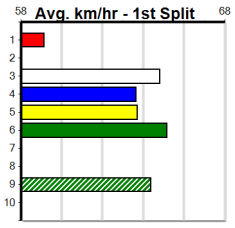

Warragul

SPORTSBET NOBODY DOES IT EASIER

Distance: 400m, Race Type: Maiden, Total Prizemoney: $2,535
1st: $1,680, 2nd: $520, 3rd: $260, 4th: $75

1
6:45PM
(VIC time)

Watchdog Tips: **0** **0** **0** **0** **Bet:** .

Form Box Weight Dist Track Date Time BON Margin 1st/2nd (Time) PIR Checked Comment W/R Split 1 S/P Grade

1 NOT OUR FAULT [M]
F D Jan-23 FERNANDO BALE ZIPPING KELLY
Trainer: Graeme Jose (Catani)
2nd (5) 34.3 435 SLE R1 29-Sep-24 25.06 24.44 9.00LSPRING REGENCY (24.44) S/622 . . . . 5.47 $6.80 MH
3rd (4) 34.5 435 SLE R2 06-Oct-24 24.68 24.16 6.00LSPRING REGENCY (24.28) M/733 . . . . 5.54 $41.90 MF
Owner(s): G Jose

Winning Boxes

1	2	3	4	5	6	7	8
Prize							
Best							
Starts							
Trk/Dst							
APM							

2 RUTH'S COMMANDER [M]
BK D Jan-23 HOUDINI BOY RING A DRAGON
Trainer: Bethany Garrick (Devon Meadows)
Owner(s): D Cortese

Winning Boxes

1	2	3	4	5	6	7	8
Prize							
Best							
Starts							
Trk/Dst							
APM							

3 OCTOBER RAIN [M]
BK B Mar-22 ASTON DUKE LET'S GO SALLY
Trainer: Simon Mallia (Nyora)
7th (1) 24.2 350 HVL R2 26-Aug-24 20.29 19.33 8.50LCANYA IGNITE (19.72) M/2 . . . . 6.56 $20.10 T3-M
7th (2) 24.0 300 HVL R1 27-Sep-24 17.68 16.87 7.50LTAILS OF JONNY (17.17) M/1 . . . . 4.00 $5.90 T3-M
2nd (8) 24.6 350 HVL R2 09-Oct-24 20.08 19.45 2.00LBANORA POINT (19.95) . . . . $10.60 M
5th (3) 24.5 300 HVL R1 13-Oct-24 17.32 16.51 4.00LITTLE DARL (17.04) M/3 . . . . 4.05 $17.90 M
Owner(s): S Mallia

Winning Boxes

1	2	3	4	5	6	7	8
Prize							
Best							
Starts							
Trk/Dst							
APM							

4 HOW HIGH HARLEM [M]
F D Jan-22 BEWILDERING HOW HIGH JAZZ
Trainer: Shaun Mifsud (Hernes Oak)
7th (4) 29.7 435 SLE R2 16-Oct-24 25.86 24.34 17.00LJUST A NEO (24.72) M/267 . V0 . 5.28 $17.10 M
Owner(s): S Mifsud

Winning Boxes

1	2	3	4	5	6	7	8
Prize							
Best							
Starts							
Trk/Dst							
APM							

5 GRAND CASSIAN [M]
BK D Sep-22 BERNARDO IN ORBIT
Trainer: Robert Conway (Bunyip)
2nd (8) 31.6 435 SLE R2 11-Aug-24 25.09 24.42 2.00LPAUA OF TESSA (24.95) M/222 . . . . 5.33 $8.70 M
2nd (1) 31.0 435 SLE R1 18-Aug-24 25.07 24.18 0.50LHIGH FINANCE (25.04) M/222 . . . . 5.33 $2.50 M
4th (3) 31.7 460 WGL R1 01-Oct-24 26.95 25.54 18.00LHIGHLY ABRASIVE (25.70) M/434 . . . . 6.66 $8.10 MH
6th (4) 32.5 400 WGL R1 08-Oct-24 23.52 22.58 10.00LVODKA AND ICE (22.83) M/14 . . . . 8.45 $8.70 M
Owner(s): R Conway

Winning Boxes

1	2	3	4	5	6	7	8
Prize							
Best							
Starts							
Trk/Dst							
APM							

6 TINY BIT SPOILT [M]
BK D Jan-23 KOBLENZ LITTLE BIT SLEEK
Trainer: Garry Johnson (Chum Creek)
4th (3) 30.9 300 HVL R1 27-Sep-24 17.50 16.87 4.75LTAILS OF JONNY (17.17) S/6 . . . . 4.10 $5.80 T3-M
5th (3) 30.9 400 WGL R3 04-Oct-24 23.78 22.71 7.00LROSE OPAL (23.31) S/77 . . . . 8.69 $19.50 M
2nd (8) 30.6 400 WGL R2 11-Oct-24 23.37 22.36 10.00LMIA NEO (22.71) M/22 . . . . 8.52 $12.00 M
3rd (2) 31.1 300 HVL R1 15-Oct-24 17.34 16.68 2.50LBILLY SET (17.17) M/5 . . . . 4.08 $8.90 M
Owner(s): G Sprod

Winning Boxes

1	2	3	4	5	6	7	8
Prize							
Best							
Starts							
Trk/Dst							
APM							

7 BLINKED [M]
RF B Sep-22 ASTON RUPEE DISTINCT
Trainer: Max Cameron (Cranbourne)
Owner(s): Dayas Star (SYN), G Ithier, C Ithier

Winning Boxes

1	2	3	4	5	6	7	8
Prize							
Best							
Starts							
Trk/Dst							
APM							

8 LEVIATHAN (NSW)[M]
BK D Aug-22 ASTON RUPEE LOOK FANCY NANCY
Trainer: Stavros Arvanitis (Frankston South)
Owner(s): Fantastic seven (SYN), S Arvanitis, P Petrovski, L Dalais, N Vougioukas, J Therese, T Viragh

Winning Boxes

1	2	3	4	5	6	7	8
Prize							
Best							
Starts							
Trk/Dst							
APM