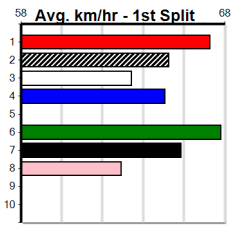

Warragul

MC GRAFIX & SIGNS VETERANS

Distance: 400m, Race Type: S/E Veteran, Total Prizemoney: $2,925
1st: $1,950, 2nd: $600, 3rd: $300, 4th: $75

12

10:24PM
(VIC time)

Watchdog Tips: **0 0 0 0** Bet: **.**