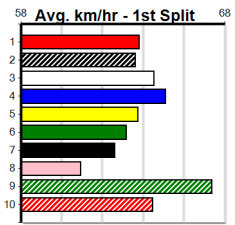

4

7:45PM

(VIC time)

Watchdog Tips: 0 0 0 0 Bet: .

Main table containing race details for 10 races (1-10), including horse names, trainers, owners, and race results. Each race entry includes a 'Winning Boxes' table with prize money and starting numbers.