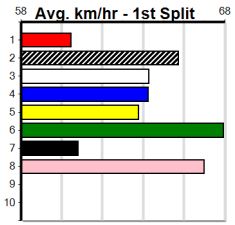

3

7:28PM

(VIC time)

Watchdog Tips:

0 0 0 0

Bet:

Form Box Weight Dist Track Date Time BON Margin 1st/2nd (Time) PIR Checked Comment W/R Split 1 S/P Grade

1 JUST A NEO [7]														Winning Boxes							
RBD	D	Feb-23 MY REDEEMER				MERRY LASS															
Trainer: Robert Neocleous (Hazelwood North)														1 2 3 4 5 6 7 8							
8th (2) 32.9 435 SLE R2 22-Sep-24 25.85 24.32 13.00LMY AMBER (24.94) M/588 . . . 5.41 $2.40 M														Prize Best $1,680.00							
5th (8) 33.1 435 SLE R1 29-Sep-24 25.62 24.44 17.00LSPRING REGENCY (24.44) S/544 . V14 . 5.40 $2.00 MH														Starts FSH 3-1-0-0							
1st (8) 33.1 435 SLE R2 16-Oct-24 24.72 24.34 2.00LMY ATHENA (24.86) M/621 . . . 5.49 $4.30 M														Trk/Dst 0-0-0-0							
Owner(s): R Neocleous														APM $1680							

2 ZONNEKEYN [7]														Winning Boxes							
F	D	Jan-23 BEAST UNLEASHED				VEGAS TICKET															
Trainer: Heather Collins (Pearcedale)														1 2 3 4 5 6 7 8							
5th (2) 27.9 400 WGL R1 24-Sep-24 23.08 22.39 7.00LOUR BOY SHANNON (22.61) M/64 . SW . $21.70 M														Prize Best $1,680.00							
1st (7) 27.8 460 WGL R4 01-Oct-24 25.98 25.54 0.75LVELOCE ROCKS (26.03) M/111 . . . 6.62 $44.90 MH														Starts 23.08 4-1-0-0							
5th (4) 27.4 460 WGL R3 08-Oct-24 26.73 25.73 15.00LHIGHLY ABRASIVE (25.73) M/235 . . . 6.49 $20.60 MF														Trk/Dst 1-0-0-0							
5th (8) 27.8 515 SAP R4 14-Oct-24 30.77 29.64 13.00LSPRING REGENCY (29.91) M/1345 . . . 5.18 $12.50 X67H														APM $1680							
Owner(s): H Collins																					

3 SUPER SPEED [7]														Winning Boxes							
BE	D	Nov-21 BAROOGA BRETT				BALKAN DOTTI															
Trainer: Tony Cortese (Devon Meadows)														1 2 3 4 5 6 7 8							
ST (-) 31.2 400 WGL 08-Aug-24 Trial Not Cleared M . Pof1 . $ ST														Prize Best $2,000.00							
ST (-) 31.3 400 WGL 22-Aug-24 23.70 5.50L Trial Cleared M/12 . 2of2 . 8.45 $ ST														Starts 22.72 6-1-1-0							
2nd (8) 32.2 400 WGL R9 19-Sep-24 23.17 22.83 0.75LMINA WINGS (23.13) S/22 . . . 8.39 $4.80 X67														Trk/Dst 5-1-1-0							
7th (3) 32.3 400 WGL R10 11-Oct-24 23.43 22.36 15.00LWINTER GOES (22.44) M/77 . . . 8.72 $9.10 7														APM $354							
Owner(s): B Garrick																					

4 ATHENIAN GODDESS [7]														Winning Boxes							
BD	B	Dec-22 TOMMY SHELBY				PERSIAN GODDESS															
Trainer: Victor Gay (Hastings)														1 2 3 4 5 6 7 8							
5th (8) 27.9 300 HVL R1 29-Sep-24 17.08 16.60 7.00LHIJACK (16.60) Q/1 . . . 3.95 $86.30 MF														Prize Best $2,730.00							
2nd (1) 27.9 300 HVL R3 09-Oct-24 17.32 16.85 2.00LOLYMPIC HISTORY (17.18) . . . $3.10 X67														Starts 23.50 9-1-1-3							
3rd (7) 28.3 300 HVL R3 11-Oct-24 17.33 16.95 2.25LCLASSIC WYNSTAN (17.18) M/2 . . . 4.03 $4.00 T3-7														Trk/Dst 3-0-0-2							
5th (5) 28.2 300 HVL R10 18-Oct-24 17.12 16.76 4.25LARCHER EIGHT (16.83) M/5 . . . 4.49 $6.70 T3-RW														APM $2616							
Owner(s): V Gay														ENG HVL 2024-10-18							

5 NEW LINE [7]														Winning Boxes							
BK	D	Apr-22 BERNARDO				RED HOT TEARS															
Trainer: Anita Gibbons (Lara)														1 2 3 4 5 6 7 8							
1st (1) 32.2 390 BAL R1 25-Sep-24 22.41 22.31 3.25LNO BAD DEED (22.64) M/11 . . . 8.36 $10.60 M														Prize Best $2,420.00							
7th (5) 32.1 400 WGL R11 01-Oct-24 23.24 22.65 7.50LPAW TABITHA (22.74) M/66 . . . 8.53 $109.20 X67														Starts 23.24 7-1-1-2							
2nd (7) 32.5 400 GEL R12 08-Oct-24 22.94 22.73 3.00LAMBANI (22.73) M/22 . SW . 8.46 $2.90 X67														Trk/Dst 1-0-0-0							
3rd (2) 32.6 390 BAL R11 14-Oct-24 22.50 22.18 2.50LBURN AROUND (22.32) M/33 . . . 8.58 $3.10 T3-7														APM $2368							
Owner(s): G Black														ENG GEL 2024-10-18