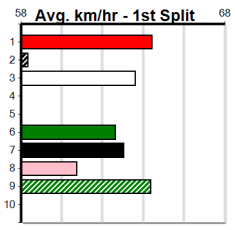

# DREAMCHASERS - TICKETS ON SALE NO

Distance: 400m, Race Type: Maiden, Total Prizemoney: \$2,535  
1st: \$1,680, 2nd: \$520, 3rd: \$260, 4th: \$75

**2**  
7:08PM  
(VIC time)

**Watchdog Tips:** 0 0 0 0 **Bet:** .