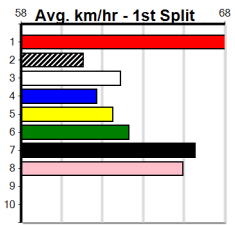

PHOTO MAN AT STUD

Distance: 460m, Race Type: Grade 5, Total Prizemoney: $2,925
1st: $1,950, 2nd: $600, 3rd: $300, 4th: $75

7

8:45PM
(VIC time)

Watchdog Tips: **0** **0** **0** **0** Bet: **0**