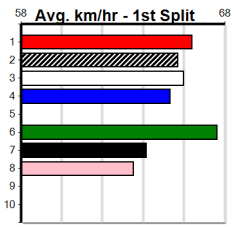

VIATEK DAMSELS DASH

Distance: 460m, Race Type: Grade 5, Total Prizemoney: $2,925
1st: $1,950, 2nd: $600, 3rd: $300, 4th: $75

6

8:25PM

(VIC time)

Watchdog Tips:

0 0 0 0

Bet:

Form Box Weight Dist Track Date Time BON Margin 1st/2nd (Time) PIR Checked Comment W/R Split 1 S/P Grade

1 BLACK SAINT (NSW)[5]														Winning Boxes																	
BK	B	Oct-21		FLYING RICCIARDO		ARIYA								1	2	3	4	5	6	7	8										
Trainer: Tony Salpigtidis (Plenty)														1	1		2				1										3
7th	(2)	26.2	460	GEL	R5	16-Aug-24	26.59	25.44	9.00LASTON GOZO (25.96)						M/637	.	.	.	6.68	$5.50	5	Prize	$17,430.00								
2nd	(4)	26.4	435	SLE	R9	21-Aug-24	24.80	24.64	1.25LTRICKSTER'S HALO (24.73)						M/454	.	.	.	5.30	$16.10	5	Best	26.14								
1st	(8)	26.4	400	WGL	R11	27-Aug-24	23.17	22.90	1.25LELLE GEM (23.25)						M/11	.	.	.	8.30	$1.50	5	Starts	25-8-3-3								
6th	(1)	26.4	515	SAP	R9	02-Sep-24	31.50	29.85	21.00LWHITE CREST (30.05)						M/2566	.	V10	.	5.11	$4.60	X45	Trk/Dst	2-1-0-0								
Owner(s): G Provost														APM	$6477																

2 SHARNI'S SECRET [5]														Winning Boxes																		
BK	B	Dec-22		TOMMY SHELBY		PERSIAN GODDESS								1	2	3	4	5	6	7	8											
Trainer: John Musselwhite (Lindenow)														1	2	3	4	5	6	7	8											
1st	(7)	25.7	400	WGL	R11	13-Sep-24	22.67	22.67	2.00LLAPIS LAZULI (22.80)						M/11	.	.	.	8.33	$5.20	RW	Prize	$11,290.00									
1st	(2)	25.8	435	SLE	R10	22-Sep-24	24.35	24.32	2.50LSPRING AMMO (24.52)						M/111	.	.	.	5.22	$4.10	5	Best	26.35									
2nd	(1)	25.4	515	SAP	R6	30-Sep-24	29.61	29.15	2.00FLYING DINAR (29.48)						Q/1111	.	.	.	5.04	$4.40	RWH	Starts	12-5-1-3									
7th	(5)	25.5	515	SAN	R9	10-Oct-24	30.43	29.13	15.00LVAN WYCK (29.39)						S/6877	.	.	.	5.26	$15.00	5	Trk/Dst	2-0-0-1									
Owner(s): L Traynor														APM	$9059																	

3 ITHACAN GODDESS [5]														Winning Boxes																		
BK	B	Dec-22		TOMMY SHELBY		PERSIAN GODDESS								1	2	3	4	5	6	7	8											
Trainer: Carol Gay (Hastings)														1	2	3	4	5	6	7	8											
1st	(7)	26.2	300	HVL	R3	20-Sep-24	16.86	16.86	2.00LCLASSIC WYNSTAN (17.00)						M/1	.	.	.	3.99	$1.50	7	Prize	$6,570.00									
1st	(6)	26.0	350	HVL	R3	29-Sep-24	19.45	19.20	1.00LSING AWAY (19.51)						Q/1	.	.	.	6.54	$4.30	X67	Best	26.88									
1st	(6)	26.0	400	WGL	R11	08-Oct-24	22.58	22.58	1.00LSMOOTH CRIMINAL (22.65)						Q/11	.	.	SW	8.30	$11.60	5	Starts	10-4-1-0									
5th	(1)	26.1	300	HVL	R3	13-Oct-24	16.94	16.51	5.00LIMANI (16.60)						S/6	.	.	.	4.06	$6.30	5	Trk/Dst	1-0-0-0									
Owner(s): V Gay														APM	$6117																	

4 COLLINDA RISE [5]														Winning Boxes																		
BK	B	Sep-21		BERNARDO		AUDACIOUS BELL								1	2	3	4	5	6	7	8											
Trainer: Stephanie Tyler (Boisdale)														1	2	3	4	5	6	7	8											
1st	(8)	27.7	400	WGL	R10	27-Sep-24	22.68	22.64	1.75LDARNUM DESIRE (22.79)						Q/21	.	.	.	8.32	$5.00	5	Prize	$15,410.00									
3rd	(6)	27.6	435	SLE	R10	02-Oct-24	24.79	24.44	5.00LGOT THE LOT (24.44)						M/233	.	.	.	5.34	$6.10	5	Best	26.24									
2nd	(3)	27.6	435	SLE	R5	09-Oct-24	24.69	24.13	1.5LSHAKE IT OFF (24.59)						Q/111	.	.	.	5.19	$2.40	X45	Starts	25-7-4-4									
2nd	(6)	27.8	435	SLE	R11	16-Oct-24	24.42	24.34	1.25LBURN ALONG (24.34)						Q/122	.	.	.	5.21	$5.00	5	Trk/Dst	2-0-0-1									
Owner(s): S Tyler														APM	$8907																	

5 *** VACANT BOX ***														Winning Boxes							
Trainer:																					
Owner(s):