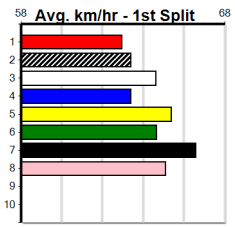

# RSN GREY AREAS - WEDNESDAY & FRID

Distance: 460m, Race Type: Mixed 4/5, Total Prizemoney: \$3,360  
 1st: \$2,250, 2nd: \$690, 3rd: \$345, 4th: \$75

8

9:05PM

(VIC time)

Watchdog Tips: **0** **0** **0** **0** Bet: **0**