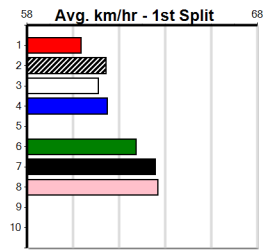

6

7

8

9

10

OAKS SUPER BOX

Distance: 460m, Race Type: Mixed 6/7, Total Prizemoney: \$2,925
1st: \$1,950, 2nd: \$600, 3rd: \$300, 4th: \$75

Watchdog Tips: [ ] [ ] [ ] [ ] Bet: [ ]