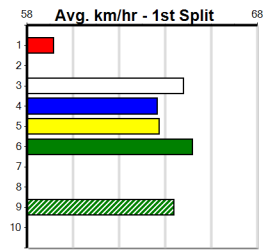

Distance: 400m, Race Type: Maiden, Total Prizemoney: $2,535
1st: $1,680, 2nd: $520, 3rd: $260, 4th: $75

Watchdog Tips: ☐ ☐ ☐ ☐ ☐ Bet:

Form	Box	Wgt	Dist	Track	Date	Time	BON	Margin	1st/2nd (Time)	PIR	Checked	Comment	W/R	Split 1	S/P	Grade

1

NOT OUR FAULT [M]
F Dog Jan-23 Sire: FERNANDO BALE Dam: ZIPPING KELLY
Owner(s): G Jose Trainer: Graeme Jose (Catani)
Winning Distances: < 300m (0) 300 - 399m (0) 400 - 499m (0) 500 - 599m (0) 600 - 699m (0) > 700m (0)
Winning Weights:
2nd (5) 34.3 435 SLE R1 29-Sep-24 25.06 24.44 9.00L SPRING REGENCY (24.44) S/622 5.47 $6.80 MH
3rd (4) 34.5 435 SLE R2 06-Oct-24 24.68 24.16 6.00L SPRING REGENCY (24.28) M/733 5.54 $41.90 MF

Last 3 wins NOT included above

Box History

Bx	1st	2nd	3rd	4th	5th	6th	7th	8th
1								
2								
3								
4				1				
5		1						
6								
7								
8								

Prize Best	$820.00
Starts	2-0-1-1
Trk/Dts	0-0-0-0
APM	820

2

RUTH'S COMMANDER [M]
BK Dog Jan-23 Sire: HOUDINI BOY Dam: RING A DRAGON
Owner(s): D Cortese Trainer: Bethany Garrick (Devon Meadow)
Winning Distances: < 300m (0) 300 - 399m (0) 400 - 499m (0) 500 - 599m (0) 600 - 699m (0) > 700m (0)
Winning Weights:
Last 3 wins NOT included above

Box History

Bx	1st	2nd	3rd	4th	5th	6th	7th	8th
1								
2								
3								
4								
5								
6								
7								
8								

Prize Best	$0
Starts	0-0-0-0
Trk/Dts	0-0-0-0
APM	0

3

OCTOBER RAIN [M]
BK Bitch Mar-22 Sire: ASTON DUKE Dam: LET'S GO SALLY
Owner(s): S Mallia Trainer: Simon Mallia (Nyora)
Winning Distances: < 300m (0) 300 - 399m (0) 400 - 499m (0) 500 - 599m (0) 600 - 699m (0) > 700m (0)
Winning Weights:
3rd (7) 24.3 390 SHP R2 04-Jul-24 23.00 22.18 7.00L SELECT MILLS (22.52) M/23 8.73 $22.90 T3-M
8th (3) 23.9 300 HVL R1 14-Jul-24 18.13 16.69 15.00 PLAYBACK (17.10) M/8 4.40 $59.30 M
2nd (8) 23.9 450 SHP R1 25-Jul-24 26.11 25.59 0.75L CAN'T PARK THERE (26.07) Q/111 6.71 $11.40 T3-M
5th (6) 23.5 390 SHP R1 08-Aug-24 23.26 22.32 7.50L SASSY PANAMA (22.75) M/33 8.84 $4.50 T3-M
7th (1) 24.2 350 HVL R2 26-Aug-24 20.29 19.33 8.50L CANYA IGNITE (19.72) M/2 6.56 $20.10 T3-M
7th (2) 24.0 300 HVL R1 27-Sep-24 17.68 16.87 7.50L TAILS OF JONNY (17.17) M/1 4.00 $5.90 T3-M
2nd (8) 24.6 350 HVL R2 09-Oct-24 20.08 19.45 2.00L BANORA POINT (19.95) M/434 5.33 $8.70 M
5th (3) 24.5 300 HVL R1 13-Oct-24 17.32 16.51 4.00L LITTLE DARL (17.04) M/3 4.05 $17.90 M

Last 3 wins NOT included above

Box History

Bx	1st	2nd	3rd	4th	5th	6th	7th	8th
1								
2			1					1
3					1			1
4								
5								
6			1		1			
7			1					
8		2						1

Prize Best	$1320.00
Starts	11-0-2-3
Trk/Dts	0-0-0-0
APM	836

4

HOW HIGH HARLEM [M]
F Dog Jan-22 Sire: BEWILDERING Dam: HOW HIGH JAZZ
Owner(s): S Mifsud Trainer: Shaun Mifsud (Hernes Oak)
Winning Distances: < 300m (0) 300 - 399m (0) 400 - 499m (0) 500 - 599m (0) 600 - 699m (0) > 700m (0)
Winning Weights:
7th (4) 29.7 435 SLE R2 16-Oct-24 25.86 24.34 17.00 JUST A NEO (24.72) M/267 V0 5.28 $17.10 M

Last 3 wins NOT included above

Box History

Bx	1st	2nd	3rd	4th	5th	6th	7th	8th
1								
2								
3								
4							1	
5								
6								
7								
8								

Prize Best	$0.00
Starts	1-0-0-0
Trk/Dts	0-0-0-0
APM	0