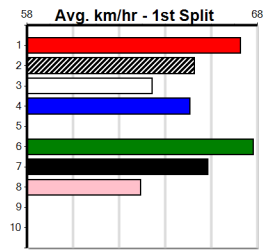

Warragul
12
10:24PM
(VIC time)

MC GRAFIX & SIGNS VETERANS

Distance: 400m, Race Type: S/E Veteran, Total Prizemoney: $2,925
1st: $1,950, 2nd: $600, 3rd: $300, 4th: $75

Watchdog Tips:

☐ ☐ ☐ ☐ ☐

Bet:

Form Box	Wgt	Dist	Track	Date	Time	BON	Margin	1st/2nd (Time)	PIR	Checked	Comment	WR	Split 1	S/P	Grade

1

JEBEDIAH [4]
BK Dog May-20 Sire: BARCIA BALE Dam: THANKS CHERYL Trainer: Brett Mackie (Tooradin)
Owner(s): D Burnett
Winning Distances: < 300m (0) 300 - 399m (4) 400 - 499m (15) 500 - 599m (5) 600 - 699m (0) > 700m (0)
Winning Weights: 31.6(1) 32.1(1) 32.2(2) 32.3(1) 32.4(3) 32.5(8) 32.6(2) 32.7(1) 32.9(2) 33.0(1) 33.2(1) 33.4(1)

Box	1st	2nd	3rd	4th	5th	6th	7th	8th
1	5	4	1	3				
2	2	3	3	2		1		2
3	5		2	1	5	3		2
4	2	4		5	1			
5	1		1	2	3			
6	3	1	4	1	1	3		2
7	3	1	2	5	2	1	2	3
8	3		5	3		1		1

Prize Best Starts Trk/Dts APM $96237.50 22.71(1)-13/8/24 111-24-13-18 11-2-4-4 14234

1st (7) 33.2 400 WGL R12 06-Sep-24 22.91 22.54 0.50L FLYING PIE (22.93) M/21 . . . . . 8.40 $3.80 VET
3rd (7) 33.2 400 WGL R7 10-Sep-24 22.81 22.52 4.00L ASTON CORLEONE (22.53) M/33 . . . . . 8.40 $4.30 FFA
2nd (7) 33.2 300 HVL R4 15-Sep-24 17.02 16.80 0.25L PAW WALDO (17.00) M/2 . . . . . 3.95 $10.40 X45
3rd (6) 33.4 300 HVL R12 22-Sep-24 16.74 16.59 1.75L SAILPLANE (16.63) M/4 . . . . . 4.01 $9.10 5
2nd (1) 33.1 400 WGL R12 27-Sep-24 22.82 22.64 0.75L JOE GEM (22.77) M/43 . . . SW . 8.55 $1.60 VET
5th (3) 33.1 390 WBL R4 03-Oct-24 22.58 21.93 8.00L SHAKA GOES BANG (22.03) M/45 . . . . . 8.81 $3.60 X45
4th (4) 33.8 300 HVL R10 06-Oct-24 16.91 16.60 2.75L DESTINI PALADIN (16.73) M/5 . . . . . 3.98 $3.50 5
3rd (8) 33.4 350 HVL R5 13-Oct-24 19.43 19.03 1.75L FIBULARIS (19.31) Q/3 . . . . . 6.64 $9.80 VET

Last 3 wins NOT included above

1st (3) 32.6 460 WGL R12 11-Jun-24 26.23 25.67 4.25L HAMILLSON (26.52) Q/111 . . . . . 6.50 $2.70 VET
1st (8) 32.4 435 SLE R12 28-Jul-24 24.61 24.46 3.25L SMOKIN' ZAG (24.82) M/411 . . . SW . 5.33 $3.00 VET
1st (3) 33.0 400 WGL R12 27-Aug-24 23.06 22.90 0.25L HUNTER FRED (23.08) Q/22 . . . . . 8.34 $28.70 5