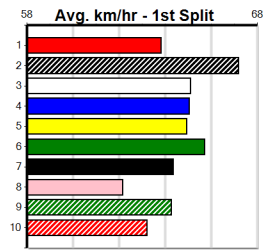

SHIMA SHINE AT STUD

Distance: 400m, Race Type: Mixed 4/5, Total Prizemoney: $3,360
1st: $2,250, 2nd: $690, 3rd: $345, 4th: $75

Watchdog Tips: ☐ ☐ ☐ ☐ ☐

Bet: ☐

Form Box	Wgt	Dist	Track	Date	Time	BON	Margin	1st/2nd (Time)	PIR	Checked	Comment	WR	Split 1	S/P	Grade

1 PANAMA PARADE [4]

BK Dog Sep-21 Sire: SUPERIOR PANAMA Dam: WILL IT RAIN Trainer: Brett Mackie (Tooradin)

Owner(s): A Lie
Winning Distances: < 300m (0) 300 - 399m (1) 400 - 499m (5) 500 - 599m (0) 600 - 699m (0) > 700m (0)
Winning Weights: 32.4(2) 32.8(2) 33.2(1) 33.8(1)

5th (1)	32.9	400	WGL	R11	23-Jul-24	23.47	22.43	15.00 LIGHTNING JEWEL (22.44)	S/55	.	VO	.	8.87	$36.30	FFA
7th (3)	32.8	435	SLE	R7	28-Jul-24	25.61	24.46	9.50L RAPID HEART (24.95)	S/677	.	.	.	5.41	$41.60	5
5th (8)	32.9	400	WGL	R4	02-Aug-24	22.97	22.57	4.50L TENSION HEAD (22.67)	S/66	.	.	.	8.62	$10.00	5
5th (7)	32.6	400	WGL	R11	22-Aug-24	23.23	22.55	5.50L ROMP TIN (22.86)	S/76	.	SW	.	8.71	$9.20	X45
1st (7)	32.4	400	WGL	R3	27-Aug-24	23.22	22.90	0.25L SPRING WATCH (23.23)	S/4	.	.	.	8.54	$24.00	5
3rd (5)	32.8	400	WGL	R9	03-Sep-24	22.95	22.38	8.50L SCHILLACI (22.38)	S/64	.	.	.	8.56	$38.10	X34
6th (4)	33.1	400	WGL	R7	06-Sep-24	23.08	22.54	5.50L SHORT AND STUMPY (22.71)	S/77	.	.	.	8.56	$54.80	FFA
6th (6)	33.2	300	HVL	R10	13-Oct-24	16.89	16.51	2.50L CREDITOR (16.73)	S/7	.	.	.	4.18	$28.20	5

Last 3 wins NOT included above

1st (3)	32.4	400	WGL	R2	06-Feb-24	22.72	22.45	0.50L SANDY BASA (22.75)	M/53	.	.	.	8.48	$14.00	6G
1st (6)	33.8	400	WGL	R12	14-May-24	23.08	22.61	0.25L UPPER'S FLYER (23.09)	S/75	.	.	.	8.64	$4.30	5
1st (2)	32.8	395	TRA	R10	12-Jul-24	22.25	22.16	1.5L AYLA ROSE (22.35)	M/211	.	.	.	3.80	$11.60	5

Box History

Bx	1st	2nd	3rd	4th	5th	6th	7th	8th
1	1	2	1	1	1	1	1	1
2	1	2	1	1	1	1	1	1
3	2	1	1	1	1	1	1	1
4	1	1	1	2	1	1	1	1
5	1	2	1	1	1	1	1	1
6	1	1	1	1	2	1	1	1
7	1	2	1	1	1	1	1	1
8	2	1	4	1	1	1	1	1

Prize Best Starts Trk/Dts APM

Prize	$16220.63
Best	22.72(3)-6/2/24
Starts	46-6-5-9
Trk/Dts	25-5-1-5
APM	6151