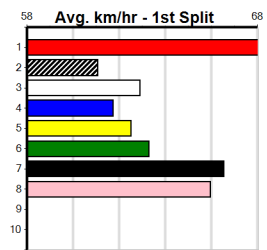

PHOTO MAN AT STUD

Distance: 460m, Race Type: Grade 5, Total Prizemoney: $2,925
1st: $1,950, 2nd: $600, 3rd: $300, 4th: $75

Watchdog Tips: [ ] [ ] [ ] [ ] Bet: [ ]

Form Box Wgt Dist Track Date Time BON Margin 1st/2nd (Time) PIR Checked Comment W/R Split 1 S/P Grade

REVERSE SWEEP [5]
BE Dog Nov-20 Sire: BARCIA BALE Dam: ZIPPING ZOE
Owner(s): HEADS OR DALES (SYN), M Ebeyer, K Hanley, B Hunter, J Peeler, L Hunter, N Hunter
Trainer: Tony Salpigtidis (Plenty)
Winning Distances: < 300m (0) 300 - 399m (7) 400 - 499m (3) 500 - 599m (0) 600 - 699m (0) > 700m (0)
Winning Weights: 31.0(2) 31.2(1) 31.3(2) 31.5(1) 31.9(2) 32.0(1) 32.3(1)
7th (3) 31.7 350 HVL R8 11-Aug-24 19.53 19.01 4.25L PACKHAM PRINCE (19.24) M/3 . . . . . 6.55 $61.30 X45
4th (3) 32.0 350 HVL R6 18-Aug-24 19.71 19.07 2.75L KID LUCK (19.53) M/6 . . . . . 6.73 $2.10 5
1st (5) 32.3 350 HVL R6 23-Aug-24 19.28 19.28 1.75L ELARA BALE (19.40) M/2 . . . . . 6.58 $2.60 T3-5
2nd (5) 32.2 350 HVL R11 04-Sep-24 19.33 19.17 1.00L NEW WAVE WHINE (19.26) M/1 . . . . . 6.51 $5.20 5
6th (5) 32.4 350 HVL R8 08-Sep-24 19.71 18.95 8.50L MIKE ANGELO ZEAL (19.14) M/5 . . . . . 6.70 $4.90 5
2nd (8) 32.9 350 HVL R10 22-Sep-24 19.31 18.92 1.5L CAROLYN'S JOY (19.22) M/2 . . . . . 6.59 $1.60 5
5th (7) 32.5 350 HVL R8 29-Sep-24 19.53 19.20 4.00L SONIC DIESEL (19.26) M/2 . . . . . 6.54 $12.50 5
7th (1) 32.1 350 HVL R6 13-Oct-24 19.28 19.03 3.75L TASTE OF HELL (19.03) M/6 . . . . . 6.59 $9.30 5
Last 3 wins NOT included above
1st (1) 32.0 350 HVL R8 11-Oct-23 19.24 19.18 0.75L MEEHAN ODDBALL (19.29) M/4 . . . . . 6.56 $5.90 FFA
1st (6) 31.9 350 HVL R8 22-Oct-23 19.54 19.00 0.50L HIGH ROLLER (19.57) M/8 . . . . . 6.71 $8.20 FFA
1st (1) 31.0 460 WGL R8 30-May-24 26.23 25.91 1.5L CATCH THE OUTLAW (26.34) M/111 . . . . . 6.50 $1.70 T3-5

Box History table with columns Bx, 1st, 2nd, 3rd, 4th, 5th, 6th, 7th, 8th and Prize Best Starts Trk/Dts APM