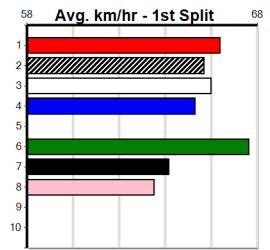

VIATEK DAMSELS DASH

Distance: 460m, Race Type: Grade 5, Total Prizemoney: $2,925
1st: $1,950, 2nd: $600, 3rd: $300, 4th: $75

Watchdog Tips:

Bet:

Form Box Wgt Dist Track Date Time BON Margin 1st/2nd (Time) PIR Checked Comment W/R Split 1 S/P Grade

BLACK SAINT (NSW)[5]
BK Bitch Oct-21 Sire: FLYING RICCIARDO Dam: ARIYA
Owner(s): G Provost
Trainer: Tony Salpigtidis (Plenty)
Winning Distances: < 300m (0) 300 - 399m (1) 400 - 499m (5) 500 - 599m (2) 600 - 699m (0) > 700m (0)
Winning Weights: 26.2(2) 26.4(1) 26.5(1) 26.6(1) 26.7(1) 26.8(1) 26.9(1)
Box History table and Prize Best Starts Trk/Dts APM

SHARNI'S SECRET [5]
BK Bitch Dec-22 Sire: TOMMY SHELBY Dam: PERSIAN GODDESS
Owner(s): L Traynor
Trainer: John Musselwhite (Lindenow)
Winning Distances: < 300m (0) 300 - 399m (0) 400 - 499m (5) 500 - 599m (0) 600 - 699m (0) > 700m (0)
Winning Weights: 25.7(1) 25.8(2) 26.1(1) 26.2(1)
Box History table and Prize Best Starts Trk/Dts APM

ITHACAN GODDESS [5]
BK Bitch Dec-22 Sire: TOMMY SHELBY Dam: PERSIAN GODDESS
Owner(s): V Gay
Trainer: Carol Gay (Hastings)
Winning Distances: < 300m (0) 300 - 399m (2) 400 - 499m (2) 500 - 599m (0) 600 - 699m (0) > 700m (0)
Winning Weights: 26.0(2) 26.2(1) 26.3(1)
Box History table and Prize Best Starts Trk/Dts APM

COLLINDA RISE [5]
BK Bitch Sep-21 Sire: BERNARDO Dam: AUDACIOUS BELL
Owner(s): S Tyler
Trainer: Stephanie Tyler (Boisdale)
Winning Distances: < 300m (0) 300 - 399m (2) 400 - 499m (5) 500 - 599m (0) 600 - 699m (0) > 700m (0)
Winning Weights: 27.3(2) 27.4(1) 27.6(2) 27.7(2)
Box History table and Prize Best Starts Trk/Dts APM

*** VACANT BOX ***
Sire: Dam:
Owner(s):
Trainer:
Winning Distances: < 300m (0) 300 - 399m (0) 400 - 499m (0) 500 - 599m (0) 600 - 699m (0) > 700m (0)
Winning Weights:
Box History

1

2

3

4

5