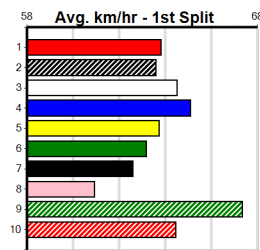

G'DAY CHEF CATERERS

Distance: 400m, Race Type: Grade 5, Total Prizemoney: $2,925
1st: $1,950, 2nd: $600, 3rd: $300, 4th: $75

Watchdog Tips:

Bet:

Form	Box	Wgt	Dist	Track	Date	Time	BON	Margin	1st/2nd (Time)	PIR	Checked	Comment	WR	Split 1	S/P	Grade

1

SQUIGGLY KING [5]

BK Dog Feb-21 Sire: MEPUNGA BLAZER Dam: HEADSPACE
Owner(s): R Fisher
Trainer: Ronald Fisher (Lara)
Winning Distances: < 300m (0) 300 - 399m (3) 400 - 499m (2) 500 - 599m (0) 600 - 699m (0) > 700m (0)
Winning Weights: 31.9(1) 32.3(1) 32.4(1) 32.8(1) 32.9(1)

Box	1st	2nd	3rd	4th	5th	6th	7th	8th
1	1	1	2		2	1	1	
2	1	2	1	1	1			
3	3	3	1		1	1	2	
4			1	1	1		1	
5		1	1	1		1	1	
6	2	1		2				
7		1		1	1	1		
8								

Prize Best Starts Trk/Dts APM
$11860.00
23.11(1)-30/1/24
43-5-10-7
3-0-1-1
2804

2

YOU'RE IN LUCK [5]

BD Bitch Mar-21 Sire: MOREIRA Dam: DASH TA FAME
Owner(s): L Repici
Trainer: Lina Repici (Hampton Park)
Winning Distances: < 300m (0) 300 - 399m (2) 400 - 499m (2) 500 - 599m (3) 600 - 699m (0) > 700m (0)
Winning Weights: 23.9(1) 24.2(1) 24.3(1) 24.4(2) 24.6(2)

Box	1st	2nd	3rd	4th	5th	6th	7th	8th
1	1	1	2	6	1	3		3
2			3			2	5	2
3	1	2	4	2	1			2
4	3	3	2	1	2	3	1	
5	4	1	2	4	3	2	3	
6	1	1	1	3	1	1	1	4
7	1	1	1	3	2		1	
8	1	3	5	2	2	4		2

Prize Best Starts Trk/Dts APM
$19695.00
22.95(4)-10/10/24
115-7-14-23
22-1-3-4
4578

3

MEAL TICKET [5]

BK Bitch May-22 Sire: FERNANDO BALE Dam: VEGAS TICKET
Owner(s): G Black
Trainer: Michael Gibbons (Lara)
Winning Distances: < 300m (0) 300 - 399m (1) 400 - 499m (4) 500 - 599m (0) 600 - 699m (0) > 700m (0)
Winning Weights: 23.5(2) 23.6(1) 23.9(2)

Box	1st	2nd	3rd	4th	5th	6th	7th	8th
1	3	1	2	2				
2	1		2	1	1		1	1
3		2	2	1	1		2	1
4					1			
5					1		1	
6	1	1				1	2	
7		2	1	1				
8						1		1

Prize Best Starts Trk/Dts APM
$21025.00
FSTD
39-5-6-5
0-0-0-0
5771

4

MALLY BOY (WA)[5]

BK Dog Nov-21 Sire: FLYING RICCIARDO Dam: FINE CHAMPAN
Owner(s): L Traynor
Trainer: Maria Musselwhite (Lindenow)
Winning Distances: < 300m (0) 300 - 399m (2) 400 - 499m (1) 500 - 599m (0) 600 - 699m (0) > 700m (0)
Winning Weights: 30.8(1) 30.9(1) 31.3(1)

Box	1st	2nd	3rd	4th	5th	6th	7th	8th
1		3	1	2	2			
2		2		1	1		1	1
3			2			1		
4			2		2		2	
5	1		2	2	2		1	
6		2	1	1	1		1	
7	2	1	3	1				1
8		3	1	1	2		1	

Prize Best Starts Trk/Dts APM
$12825.00
22.64(1)-24/2/24
50-3-11-8
13-0-1-4
4193

5

ASTUTE QUEEN [5]

BK Bitch May-21 Sire: AUSSIE INFRARED Dam: GOTHAM QUEEN
Owner(s): SMKN (SYN), M Lithgow, D Maynes, K Maynes, N Riseley, E Avdulla
Trainer: Sean Lithgow (Devon Meadows)
Winning Distances: < 300m (0) 300 - 399m (2) 400 - 499m (4) 500 - 599m (0) 600 - 699m (0) > 700m (0)
Winning Weights: 27.2(1) 27.5(2) 28.1(1) 28.2(1) 28.3(1)

Box	1st	2nd	3rd	4th	5th	6th	7th	8th
1		1		3				4
2	1	1	4	1	2	2		
3		1		1	2		2	1
4	2	1	2	2	1			
5	1	2	3	1	1		1	
6	2	4	2	1			1	
7		3	3			2	2	1
8		2		1	2	1		1

Prize Best Starts Trk/Dts APM
$20695.63
22.91(6)-20/4/23
71-6-15-14
21-2-5-4
3687