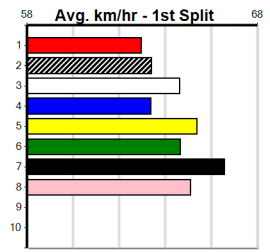

RSN GREY AREAS - WEDNESDAY & FRIDAY

Distance: 460m, Race Type: Mixed 4/5, Total Prizemoney: $3,360
1st: $2,250, 2nd: $690, 3rd: $345, 4th: $75

Watchdog Tips:

Bet:

Table with columns: Form Box, Wgt, Dist, Track, Date, Time, BON, Margin, 1st/2nd (Time), PIR, Checked, Comment, WR, Split 1, S/P, Grade

Race 1: TWO BOO HOOK [5] BIKs. Dog Dec-21, Sire: WHISKEY RIOT, Dam: KELLY HOOK. Trainer: Charlie Galea (Hazelwood North). Includes winning distances, weights, and a box history table.

Race 2: MIRACLE HOOK [4] BD Bitch Apr-21, Sire: FERNANDO BALE, Dam: GALESTER HOOK. Trainer: Charlie Galea (Hazelwood North). Includes winning distances, weights, and a box history table.

Race 3: PETZEL BALE (NSW)[5] BK Dog Dec-20, Sire: ORSON ALLEN, Dam: DYNA ADRIA. Trainer: Tammy Kennedy-harris (Devon M). Includes winning distances, weights, and a box history table.

Race 4: SMOOTH COLLINDA [4] F Dog May-22, Sire: ASTON DEE BEE, Dam: AUDACIOUS BELL. Trainer: Samuel Tyler (Boisdale). Includes winning distances, weights, and a box history table.

Race 5: MASTER PABLO (NZ)[5] WBE Dog Feb-22, Sire: HOOKED ON SCOTCH, Dam: OAKMOUNT. Trainer: Jason Thompson (Pearcedale). Includes winning distances, weights, and a box history table.