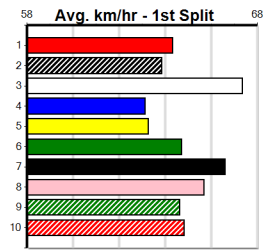

SPORTSBET BS RESPONSIBLY

Distance: 400m, Race Type: Grade 5, Total Prizemoney: $2,925
1st: $1,950, 2nd: $600, 3rd: $300, 4th: $75

Watchdog Tips:

Bet:

Form Box	Wgt	Dist	Track	Date	Time	BON	Margin	1st/2nd (Time)	PIR	Checked	Comment	WR	Split 1	S/P	Grade

1 GALLOPING SUZIE [5]

WBEBD Bitch **May-21** Sire: MY REDEEMER Dam: IN ORBIT
Owner(s): I Dann Trainer: Ian Dann (Whitelaw)
Winning Distances: < 300m (0) 300 - 399m (3) 400 - 499m (3) 500 - 599m (0) 600 - 699m (0) > 700m (0)
Winning Weights: 23.2(1) 23.6(1) 24.0(1) 24.1(1) 24.3(1) 24.4(1)

2nd (2)	24.6	460	WGL	R8	16-Jul-24	26.27	25.75	2.75L SODA APACHE (26.09)	M/244	.	.	.	6.64	$25.10	5H
7th (1)	24.6	460	WGL	R5	23-Jul-24	26.28	25.66	8.00L RUAPUKE ROCKS (25.72)	M/445	.	.	.	6.61	$34.90	5F
4th (5)	24.8	460	WGL	R6	30-Jul-24	26.50	25.99	7.00L ZORBAS BALE (26.02)	Q/113	.	.	.	6.48	$6.50	5
6th (4)	24.7	400	WGL	R5	09-Aug-24	22.87	22.22	9.50L DOCHERTY (22.22)	M/87	.	.	.	8.53	$38.80	X45
7th (2)	24.6	460	WGL	R6	13-Aug-24	26.52	25.71	6.50L NINETYMILE WOW (26.09)	M/588	.	.	.	6.67	$18.10	5
3=	24.9	435	SLE	R12	29-Sep-24	25.04	24.44	1.00L JENNY BALE (24.97)	M/543	.	.	.	5.43	$2.70	5
4th (1)	24.9	435	SLE	R12	06-Oct-24	25.02	24.16	3.5L JACK HOOK (24.78)	M/165	.	.	.	5.29	$9.40	5
4th (6)	25.0	400	WGL	R11	11-Oct-24	22.82	22.36	7.00L JETSTREAM ICON (22.36)	M/54	.	.	.	8.45	$42.90	X45

Last 3 wins NOT included above

1st (3)	24.0	460	WGL	R8	24-Feb-24	25.80	25.80	0.10L MILLS FOR THREE (25.80)	M/222	.	.	.	6.56	$27.60	5
1st (8)	24.4	460	WGL	R8	30-Mar-24	25.97	25.97	2.00L GENIAL JED (26.10)	M/111	.	.	.	6.51	$7.40	5
1st (3)	24.3	400	WGL	R11	18-Jun-24	22.90	22.54	0.25L SPICY PIPER (22.92)	M/52	.	.	.	8.61	$10.30	5

Box History

Bx	1st	2nd	3rd	4th	5th	6th	7th	8th
1	1	2	1	2	3			
2		3	3		1			1
3	4	3	1					1 1
4		1	1	2		2	1	
5		1	2					
6			2	2				1
7		3	3	1	3			
8	1	1	3	1	2			2

Prize Best Starts Trk/Dts APM: $20507.50, 22.82(6)-11/10/24, 64-6-14-14, 16-1-7-1, 4370