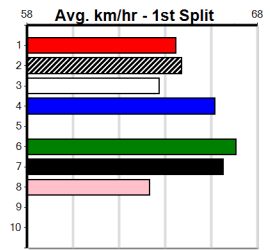

SENNACHIE AT STUD

Distance: 400m, Race Type: Grade 6, Total Prizemoney: $2,925
1st: $1,950, 2nd: $600, 3rd: $300, 4th: $75

Watchdog Tips:

Bet:

Table with columns: Form Box, Wgt, Dist, Track, Date, Time, BON, Margin, 1st/2nd (Time), PIR, Checked, Comment, W/R, Split 1, S/P, Grade

TRUE TEMPER [6]
BK Dog Feb-22 Sire: MY REDEEMER Dam: WHATEVER I WANT
Owner(s): Low Key (SYN), C Mcilwraith, A McMannis, S Clark, S Baird
Trainer: Darren Archer (Nilma North)
Box History table and Prize Best Starts Trk/Dts APM

MIRACLE GIRL [6]
BD Bitch May-22 Sire: SUPERIOR PANAMA Dam: BLAZIN' REGGIE
Owner(s): TAMMY AND CLAIRE (SYN), T Collins, C Pask
Trainer: Gerard O'keeffe (Neerim Junction)
Box History table and Prize Best Starts Trk/Dts APM

LAPIS LAZULI [6]
BE Bitch Mar-22 Sire: FERNANDO BLUEY Dam: JACQUI SHOSHONE
Owner(s): S Crawford
Trainer: Shona Crawford (Pearcedale)
Box History table and Prize Best Starts Trk/Dts APM

CAPTAIN STEVIE (SA)[6]
BK Dog Sep-22 Sire: FERAL FRANKY Dam: SWEET ON ME
Owner(s): The Nineofus (SYN), D Peckham, G Siney, B Schurgott, G Sterzl
Trainer: Chris Reynolds (Little River)
Box History table and Prize Best Starts Trk/Dts APM

*** VACANT BOX ***
Sire: Dam:
Owner(s):
Trainer:
Box History

1

2

3

4

5