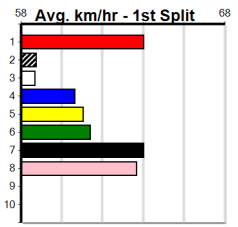

Meadows (MEP)

RSN GREY AREAS - WEDNESDAY & FRID

Distance: 525m, Race Type: Maiden, Total Prizemoney: $2,860
1st: $1,900, 2nd: $590, 3rd: $295, 4th: $75

1

6:48PM
(VIC time)

DESIRABILITY (8) has been racing in much tougher maidens and will find this more to his liking.
SOUTH THAILAND (6) has the required speed to lead and could be handy each way odds.
PONTICELLI (7) will be better for the experience gained on debut.

Watchdog Tips: **8** **6** **7** **1** **Bet:** **Win 8**

Form	Box	Weight	Dist	Track	Date	Time	BON	Margin	1st/2nd (Time)	PIR	Checked	Comment	W/R	Split 1	S/P	Grade

1 SAVONA [M] BK B Feb-23 SHIMA SHINE Trainer: Robert Britton (Lara) 5th (1) 30.8 520 GEL R1 07-Oct-24 31.29 29.88 6.50LMORAIN WALLY (30.84) M/6234 . . . . 5.58 $3.60 M Owner(s): Hardison Britton (SYN), R Britton, M Britton	<i>Had very chance off this draw on debut, place.</i>	BIODIESEL $4.00	Winning Boxes 1 2 3 4 5 6 7 8 Prize Best $0.00 Starts 1-0-0-0 Trk/Dst 0-0-0-0 APM $0

2 MY GRACIE [M] BK B Jul-22 FLYING RICCIARDO Trainer: Glen Davies (Bolinda) 8th (3) 28.3 460 GEL R3 20-Sep-24 26.70 25.75 8.50LGLISTENING (26.11) S/888 . . . . 7.08 $40.90 M 6th (5) 28.3 460 GEL R4 27-Sep-24 26.59 25.56 12.00LPAW RIVAL (25.77) S/674 . . . . 6.88 $99.60 M 2nd (8) 28.5 425 BEN R1 05-Oct-24 24.98 23.52 5.00LOREGON HUTAN (24.63) S/753 . . . . 6.91 $4.20 M 5th (3) 28.6 500 BEN R1 09-Oct-24 29.66 28.32 17.00LKENNETH BALE (28.53) M/666 . . . . 7.32 $9.40 T3-M Owner(s): G Davies	<i>Takes a while to warm up, needs some luck.</i>	KARISE FUSILEER $15.00	Winning Boxes 1 2 3 4 5 6 7 8 Prize Best $520.00 Starts FSH Trk/Dst 4-0-1-0 APM 0-0-0-0 $520

3 SELL YOUR SOUL [M] BD D Feb-23 HIGH EARNER Trainer: Dylan Sharp (Lara) 4th (8) 29.9 460 GEL R4 28-Sep-24 26.40 25.58 3.00LFLEETWOOD EROS (26.20) S/864 . . . . 6.83 $19.80 M 6th (6) 30.1 460 GEL R3 04-Oct-24 26.81 25.69 9.00LEXTINCT (26.19) M/654 . . . . 7.03 $5.50 MH 6th (7) 30.5 460 GEL R3 11-Oct-24 26.87 25.86 8.00LDIABLO SIXTEEN (26.34) M/766 . . . . 6.95 $28.50 M Owner(s): Vi Alskar Hundar (SYN), A Lie, J Sharp	<i>New here, lacks early zip, place preferred.</i>	DEVEL SIXTEEN $15.00	Winning Boxes 1 2 3 4 5 6 7 8 Prize Best $75.00 Starts FSH Trk/Dst 3-0-0-0 APM 0-0-0-0 $75

4 PADOVA [M] BK D Feb-23 SHIMA SHINE Trainer: Robert Britton (Lara) 6th (7) 35.3 520 GEL R1 07-Oct-24 31.53 29.88 10.00LMORAIN WALLY (30.84) S/8677 . . . . 5.76 $16.00 M Owner(s): Hardison Britton (SYN), R Britton, M Britton	<i>Took a while to warm up on debut, tested.</i>	BIODIESEL $16.00	Winning Boxes 1 2 3 4 5 6 7 8 Prize Best $0.00 Starts FSH Trk/Dst 1-0-0-0 APM 0-0-0-0 $0

5 DAIN TREE SHADY [M] BK D Oct-22 FERAL FRANKY Trainer: Ben Joske (Yinnar South) 2nd (7) 33.4 400 WGL R2 09-Jul-24 23.23 22.52 0.25LDEAL CLOSER (23.22) M/34 . . . . 8.56 $20.80 M 6th (3) 33.8 400 WGL R1 16-Jul-24 24.04 22.77 14.00LPAW ISABELLE (23.09) M/88 . . . . 9.16 $4.50 M 7th (1) 33.6 435 SLE R3 09-Oct-24 25.45 24.13 14.00LASTON PERK (24.48) M/688 . . V0 . . . . 5.35 $4.40 M 8th (2) 33.5 435 SLE R4 16-Oct-24 25.69 24.34 19.00LTOMMY THE HOOD (24.41) M/888 . . . . 5.48 $3.50 M Owner(s): LUCKY ELEVEN (SYN), K Joske, G Joske	<i>Slow early, tough draw, needs some luck.</i>	WHISTLING BULLET $10.00	Winning Boxes 1 2 3 4 5 6 7 8 Prize Best $520.00 Starts FSH Trk/Dst 4-0-1-0 APM 0-0-0-0 $312