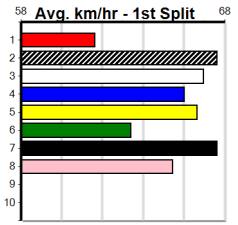

Distance: 525m, Race Type: Grade 5 Heat, Total Prizemoney: $3,340
1st: $2,230, 2nd: $690, 3rd: $345, 4th: $75

6

8:30PM

(VIC time)

SPENCER (3) is a dog on the rise and he can lead here and break the 30 second barrier. PAW ZELINI (5) was desperately unlucky not to win here on Saturday and looks the next best. IRON ATLAS (2) can charge home into a minor placing.

Watchdog Tips:

3

5

2

4

Bet:

Win 3

Main table containing race details for 10 races (ALE, IRON ATLAS, SPENCER, KISAUNI, PAW ZELINI, SHANLYN SCOUT, NICKI WHOOP, COMBO COL, NO RESERVE). Each race entry includes dog name, trainer, odds, and winning boxes.