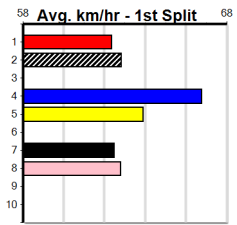

Meadows (MEP)

GORSKI TRUCK & TRAILER (0-2 WINS) (25

Distance: 600m, Race Type: Restricted Win, Total Prizemoney: $3,940
1st: $2,640, 2nd: $815, 3rd: $410, 4th: $75

3

7:28PM

(VIC time)

SCOTCH TIME (1) is too good to still be a maiden and from the gun draw looks set to break his maiden status today. TOO COLD (5) looks the next best and the 600m distance looks right up his alley.

Watchdog Tips:

1

5

8

7

Bet:

Win 1