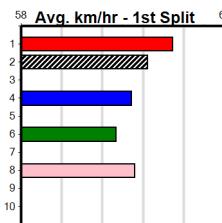

TOTAL CONTAINER SOLUTIONS

Distance: 600m, Race Type: Grade 5, Total Prizemoney: $3,940

1st: $2,640, 2nd: $815, 3rd: $410, 4th: $75

CAMP FIRE (4) loves this circuit and can set up a win here using his trademark mid race speed.
YASH BALE (2) can settle closer than usual and can improve on his luckless run here last week.
MISS JAZZ (1) is drawn to get all the favours.

Watchdog Tips:

4 2 1 6

Bet:

Win 4