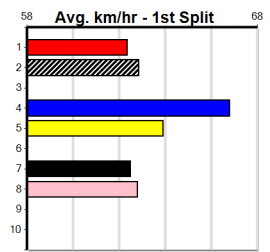

GORSKI TRUCK & TRAILER (0-2 WINS) (250+)

Distance: 600m, Race Type: Restricted Win, Total Prizemoney: $3,940
1st: $2,640, 2nd: $815, 3rd: $410, 4th: $75

SCOTCH TIME (1) is too good to still be a maiden and from the gun draw looks set to break his maiden status today. TOO COLD (5) looks the next best and the 600m distance looks right up his alley.

Watchdog Tips: 1 5 8 7 **Bet:** Win 1

1

SCOTCH TIME (NSW)[M] **$1.90**

Talented, drawn to lead, hard to beat.

BK Dog Apr-22 Sire: MY BRO FABIO Dam: SALDANA

Owner(s): D Knight Trainer: Geoffrey Mitchell (Spotswood)

Winning Distances: < 300m (0) 300 - 399m (0) 400 - 499m (0) 500 - 599m (0) 600 - 699m (0) > 700m (0)

Winning Weights:

Rank	Draw	Weight	MEP	Race	Date	Time	Margin	1st/2nd (Time)	PIR	Checked	Comment	WR	Split 1	S/P	Grade
2nd	(8)	36.0	525	MEP	R1	14-Aug-24	30.55	29.83	11.00	PAW GUNNER (29.83)	S/5222	.	.	.	5.28 $24.20 MH
2nd	(7)	36.0	525	MEA	R1	24-Aug-24	30.46	29.71	11.00	PAW GUNNER (29.71)	S/6333	.	.	.	5.31 $38.40 MF
4th	(4)	35.9	515	SAP	R1	02-Sep-24	30.37	29.85	4.50L	PAW QWAN (30.07)	M/7653	.	.	.	5.39 $8.40 M
3rd	(6)	35.8	525	MEP	R3	11-Sep-24	30.93	30.15	2.50L	FLEETWOOD KAZAK (30.77)	S/5444	.	.	.	5.33 $6.20 MH
3rd	(7)	35.7	595	SAP	R3	16-Sep-24	34.99	34.89	1.5L	PAW ERINA (34.89)	S/6444	.	.	.	9.72 $11.20 RW
5th	(3)	36.0	525	MEP	R2	25-Sep-24	30.76	29.64	2.50L	ASTON KOPECK (30.60)	M/7766	.	.	.	5.43 $6.40 M
2nd	(4)	35.7	595	SAP	R4	30-Sep-24	35.16	33.99	0.25L	CAPTAIN KATIE (35.14)	S/3322	.	.	.	9.80 $1.20 RW
5th	(6)	35.9	515	SAP	R1	14-Oct-24	30.87	29.64	12.00	SWEET BEE (30.07)	S/7765	.	.	.	5.40 $30.70 M

Last 3 wins NOT included above

Bx	1st	2nd	3rd	4th	5th	6th	7th	8th
1								
2								
3					1			
4	1			1				
5								
6			1		1			
7		1	1			1		
8		1		1				

Prize Best	$4080.00
Starts	FSTD
Trk/Dts	10-0-3-2
APM	0-0-0-0
	3294

2

BOBBY BLUE [M] **$12.00**

Drawn to get a charmed run, place hope.

BE Dog Mar-23 Sire: FERNANDO BALE Dam: MEPUNGA SPECTRE

Owner(s): M Haines Trainer: James Shaw (Seymour)

Winning Distances: < 300m (0) 300 - 399m (0) 400 - 499m (0) 500 - 599m (0) 600 - 699m (0) > 700m (0)

Winning Weights:

Rank	Draw	Weight	MEP	Race	Date	Time	Margin	1st/2nd (Time)	PIR	Checked	Comment	WR	Split 1	S/P	Grade
5th	(2)	30.5	525	MEP	R1	04-Sep-24	31.80	30.09	18.00	ROMANTIC RED (30.61)	S/7777	.	.	.	5.62 $8.40 M
4th	(2)	30.3	450	SHP	R1	09-Sep-24	26.01	25.01	10.00	MARRAKESH (25.33)	S/655	.	.	.	6.84 $7.70 M
6th	(2)	30.1	450	SHP	R9	14-Sep-24	26.89	25.39	18.00	SHALL BE QUICK (25.70)	M/567	.	.	.	6.79 $5.50 M
6th	(7)	29.9	525	MEP	R1	18-Sep-24	30.97	29.87	6.50L	LALA BUFFY (30.54)	S/7766	.	.	.	5.60 $12.40 M
7th	(3)	29.6	595	SAP	R4	23-Sep-24	35.69	34.19	14.00	PAW QUINBY (34.75)	S/6677	.	.	.	9.66 $22.80 RW
3rd	(6)	29.7	400	GEL	R1	28-Sep-24	23.16	22.46	9.50L	HE'S ALL THAT (22.52)	M/54	.	.	W	8.81 $10.50 M
2nd	(4)	30.0	450	SHP	R1	07-Oct-24	25.83	25.40	4.00L	COPPER RUSH (25.56)	M/112	.	.	.	6.65 $30.80 M
5th	(2)	30.2	450	SHP	R1	14-Oct-24	26.10	25.13	4.75L	LUCKY LISA (25.78)	M/146	.	.	.	6.69 $5.00 M

Last 3 wins NOT included above

Bx	1st	2nd	3rd	4th	5th	6th	7th	8th
1								
2				1	2	1		
3							1	
4	1							
5								
6			1					
7						1		
8								

Prize Best	$855.00
Starts	FSTD
Trk/Dts	8-0-1-1
APM	0-0-0-0
	840

3

*** VACANT BOX ***

Sire: Dam:

Owner(s): Trainer:

Winning Distances: < 300m (0) 300 - 399m (0) 400 - 499m (0) 500 - 599m (0) 600 - 699m (0) > 700m (0)

Winning Weights:

Bx	1st	2nd	3rd	4th	5th	6th	7th	8th
1								
2								
3								
4								
5								
6								
7								
8