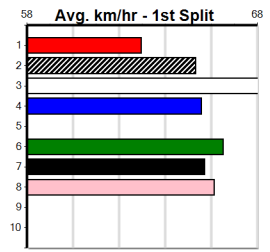

7

8:49PM

(VIC time)

Distance: 525m, Race Type: Grade 5 Heat, Total Prizemoney: $3,340
1st: $2,230, 2nd: $690, 3rd: $345, 4th: $75

WHISKY TRIP (8) is drawn inside out but it is hard to pick against him following a hat-trick of brilliant wins. NACHO COOKIE (1) will get an economical run from her perfect draw and looks the clear danger.

Watchdog Tips: **8** **1** **4** **6** **Bet:** **Box Trifecta 1,4,6,8 ($10 for 41.67%)**

Form Box	Wgt	Dist	Track	Date	Time	BON	Margin	1st/2nd (Time)	PIR	Checked	Comment	WR	Split 1	S/P	Grade
1															
NACHO COOKIE (NSW)[5] Speedy type, ideally drawn, clear danger. $4.00															
BK Bitch Dec-21 Sire: SUPERIOR PANAMA Dam: FIX YOUR TIARA Trainer: Donna Sadler (Koo Wee Rup Nth)															
Owner(s): D Sadler															
Winning Distances: < 300m (0) 300 - 399m (0) 400 - 499m (4) 500 - 599m (1) 600 - 699m (0) > 700m (0)															
Winning Weights: 29.3(1) 29.4(1) 29.6(1) 29.8(1) 30.6(1)															
4th (4)	30.6	460	WGL	R9	23-Jan-24	26.57	25.61	9.00L UPTIGHT (25.95)	M/656	.	.	.	6.88	$5.70	X67
4th (2)	29.8	435	SLE	R10	18-Feb-24	25.09	24.26	6.50L BUCHAN (24.67)	M/566	.	V7	.	5.41	$11.30	RW
5th (3)	29.2	400	WGL	R9	26-Jul-24	23.47	22.65	7.00L MYSTERY BROKER (22.98)	M/87	.	.	.	9.08	$7.10	X67
3rd (5)	29.3	400	WGL	R10	30-Jul-24	23.32	22.45	11.00 FLYING GENERAL (22.58)	M/44	.	.	.	8.96	$14.80	RW
1st (4)	29.8	460	WGL	R5	12-Sep-24	25.86	25.86	4.75L MATRIARCH SHELL (26.18)	Q/211	.	.	.	6.54	$4.40	T3-RW
1st (1)	29.6	460	WGL	R9	17-Sep-24	26.11	25.79	0.025 FERNLEIGH (26.12)	M/222	.	SW	.	6.66	$2.30	RW
3rd (3)	29.6	515	SAP	R11	30-Sep-24	29.75	29.15	3.00L PAW PIERRE (29.55)	M/7433	.	.	.	5.21	5	
1st (5)	29.4	515	SAN	R12	10-Oct-24	29.78	29.13	3.00L BONIECKI (29.99)	M/2221	.	.	.	5.14	$3.90	5
Last 3 wins NOT included above															
1st (8)	29.3	401	RIC	R2	30-Oct-23	23.11	22.91	0.75L DATORA'S MEMORY (23.15)	633	633	.	.	6.83	$5.00	MH
1st (7)	30.6	400	WGL	R9	28-Dec-23	23.13	23.07	2.00L UNSURPASSED (23.27)	M/32	.	SW	.	8.58	$2.00	7

Box	1st	2nd	3rd	4th	5th	6th	7th	8th
1	1							
2								
3				1				
4	1			1				
5	1	1	1					
6								
7	1				2			
8	1							

Prize Best Starts Trk/Dts APM $12165.00 FSH 13-5-1-2 0-0-0-0 9319