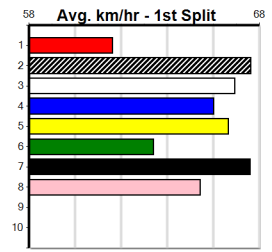

6

8:30PM

(VIC time)

Distance: 525m, Race Type: Grade 5 Heat, Total Prizemoney: $3,340
1st: $2,230, 2nd: $690, 3rd: $345, 4th: $75

SPENCER (3) is a dog on the rise and he can lead here and break the 30 second barrier. PAW ZELINI (5) was desperately unlucky not to win here on Saturday and looks the next best. IRON ATLAS (2) can charge home into a minor placing.

Watchdog Tips: 3 5 2 4 Bet: Win 3

ALE [5] Draw helps but meets some fast ones here $26.00
BD Dog Jan-22 Sire: FERNANDO BALE Dam: TIGGERLONG GINGA
Owner(s): J Strutt
Trainer: Rebecca Gibbons (Avalon)
Winning Distances: < 300m (0) 300 - 399m (0) 400 - 499m (0) 500 - 599m (4) 600 - 699m (0) > 700m (0)
Winning Weights: 31.4(1) 32.2(1) 32.5(1) 32.6(1)
6th (3) 32.0 525 WAG R9 23-Aug-24 31.02 30.11 13.00 LET'S GO FROSTY (30.11) 5.44 $23.00 5H
6th (5) 32.1 525 WAG R7 30-Aug-24 31.31 30.27 9.00L MENIKETTI (30.88) 5.44 $19.00 5
5th (6) 32.0 525 WAG R7 02-Sep-24 31.53 30.64 13.00 QUINCE BALE (30.64) 5.48 $5.50 5
6th (3) 32.2 400 WAG R11 06-Sep-24 23.93 22.66 9.50L WHAT A DOLL (23.26) . $2.90 5
3rd (5) 31.6 320 WAG R5 16-Sep-24 18.69 18.31 5.50L ERROL (18.31) . $2.50 5
1st (7) 31.4 525 WAG R6 20-Sep-24 30.35 30.02 0.25L SCATTER DUNN (30.37) 5.28 $34.00 5
4th (4) 31.4 525 WAG R8 27-Sep-24 30.72 30.28 3.75L STEW BOB (30.46) 5.41 $8.50 5H
5th (8) 32.1 525 MEP R11 16-Oct-24 30.66 29.96 4.50L STAR OF VENUS (30.34) S/5555 . 5.28 $9.80 5
Last 3 wins NOT included above
1st (1) 32.5 525 WAG R2 22-Mar-24 30.58 30.58 0.10L FOR REAL FAITH (30.59) 5.35 $18.00 XM5
1st (3) 32.6 525 WAG R3 14-Jun-24 30.46 29.96 1.00L CRYING TIGER (30.54) 5.27 $4.40 XM5
1st (8) 32.2 525 WAG R7 08-Jul-24 30.91 30.91 2.50L TOM YUM (31.09) 5.44 $2.40 5
Box History
Bx 1st 2nd 3rd 4th 5th 6th 7th 8th
1 1 1 1 1 1 1 1
2 1 1 1 1 1 1 1
3 1 1 1 1 1 1 1
4 1 1 1 1 1 1 1
5 1 1 1 1 1 1 1
6 1 1 1 1 1 1 1
7 1 2 1 1 1 1 1
8 1 2 1 1 1 1 1
Prize Best $13670.00
Starts 30.66(8)-16/10/24
Trk/Dts 35-4-6-9
APM 1-0-0-0 5467