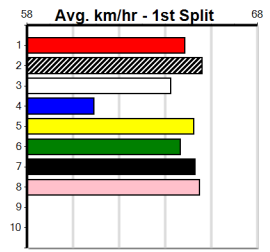

5

8:08PM

(VIC time)

Distance: 525m, Race Type: Grade 5 Heat, Total Prizemoney: $3,340
1st: $2,230, 2nd: $690, 3rd: $345, 4th: $75

PAW PETROV (3) has quickly turned into an elite sprinter and with clear air should prove hard to hold out. FLYING DINAR (5) flashed home in her eye-catching placing in the G3 Great Chase here last week and looks a strong each way chance.

Watchdog Tips: 3 5 1 7 Bet: Box Quinella 3,5 ($10 for 1000%)

COLAC KID (SA)[5] Fast PB here, handles the draw, threat. $3.60
Owner(s): B Gaspari
Winning Distances: < 300m (0) 300 - 399m (0) 400 - 499m (0) 500 - 599m (6) 600 - 699m (0) > 700m (0)
Winning Weights: 33.5(2) 33.6(1) 33.8(1) 34.4(1) 34.7(1)
Last 3 wins NOT included above

NIZHONI [5] Speedy type, would need to lead, place best $21.00
Owner(s): The Buyers (SYN), C Madigan, R Layfield, M Layfield, F Belot, J Black, R Nicholls
Winning Distances: < 300m (0) 300 - 399m (1) 400 - 499m (5) 500 - 599m (1) 600 - 699m (0) > 700m (0)
Winning Weights: 33.2(1) 33.3(2) 33.4(1) 33.6(2) 33.7(1)
Last 3 wins NOT included above

PAW PETROV (NSW)[5] Group 3 winner, serious motor, hard to hold out. $3.00
Owner(s): B Wheeler
Winning Distances: < 300m (0) 300 - 399m (0) 400 - 499m (0) 500 - 599m (4) 600 - 699m (0) > 700m (0)
Winning Weights: 31.5(1) 32.0(3)
Last 3 wins NOT included above

LYRICAL CRIPPS [5] Massive ask in this class, needs it easier. $81.00
Owner(s): K Howat
Winning Distances: < 300m (0) 300 - 399m (0) 400 - 499m (2) 500 - 599m (3) 600 - 699m (0) > 700m (0)
Winning Weights: 29.7(3) 30.6(1) 31.5(1)
Last 3 wins NOT included above

FLYING DINAR [5] Huge run here last week in a group race, danger $6.50
Owner(s): T Erenshaw
Winning Distances: < 300m (0) 300 - 399m (0) 400 - 499m (0) 500 - 599m (6) 600 - 699m (0) > 700m (0)
Winning Weights: 30.2(2) 30.5(2) 30.9(1) 31.0(1)
Last 3 wins NOT included above

1

2

3

4

5