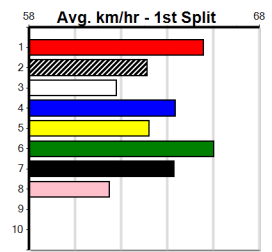

DREAMCHASERS - TICKETS ON SALE NOW

4

7:50PM

(VIC time)

Distance: 525m, Race Type: Mixed 6/7, Total Prizemoney: $3,340
1st: $2,230, 2nd: $690, 3rd: $345, 4th: $75

SWEET AS SARAH (6) was an impressive all the way winner here on debut and has the speed to lead throughout. DROP OF INK (4) produced one of her best career wins at Shep last start and once fully balanced can work into the race.

Watchdog Tips: **6** **4** **5** **3** **Bet:** **Win 6**

Form Box	Wgt	Dist	Track	Date	Time	BON	Margin	1st/2nd (Time)	PIR	Checked	Comment	W/R	Split 1	S/P	Grade
1															
LUCKY LISA [7]															
Improving type, toughest test, place preferred.															
$10.00															
WBK Bitch Mar-23 Sire: FERNANDO BALE Dam: MEPUNGA SPECTRE															
Owner(s): J Shaw Trainer: James Shaw (Seymour)															
Winning Distances: < 300m (0) 300 - 399m (0) 400 - 499m (1) 500 - 599m (0) 600 - 699m (0) > 700m (0)															
Winning Weights: 28.6(1)															
4th (7)	29.3	390	SHP	R9	02-Sep-24	23.14	21.92	11.00	POCKET MOUSE (22.37)	M/34			8.85	$8.40	M
2nd (2)	29.0	390	SHP	R1	16-Sep-24	22.57	22.08	0.50L	SPIRITED OLIVER (22.54)	M/22			8.52	$3.60	M
4th (5)	28.8	300	HVL	R2	22-Sep-24	17.11	16.59	1.25L	FULL OF FUN (17.03)	M/3			4.02	$14.50	MH
3rd (1)	28.6	400	GEL	R3	28-Sep-24	22.79	22.46	3.75L	SPEEDY EASY (22.54)	Q/33			8.61	$2.40	M
4th (8)	28.6	450	SHP	R1	07-Oct-24	25.90	25.40	5.00L	COPPER RUSH (25.56)	M/233			6.69	$2.60	M
1st (7)	28.6	450	SHP	R1	14-Oct-24	25.78	25.13	0.50L	SKY SPRINGER (25.80)	Q/322			6.71	$2.40	M
Last 3 wins NOT included above															
<table border="1"> <thead> <tr> <th>Bx</th> <th>1st</th> <th>2nd</th> <th>3rd</th> <th>4th</th> <th>5th</th> <th>6th</th> <th>7th</th> <th>8th</th> </tr> </thead> <tbody> <tr><td>1</td><td></td><td></td><td></td><td></td><td></td><td></td><td></td><td></td></tr> <tr><td>2</td><td></td><td>1</td><td></td><td></td><td></td><td></td><td></td><td></td></tr> <tr><td>3</td><td></td><td></td><td></td><td></td><td></td><td></td><td></td><td></td></tr> <tr><td>4</td><td></td><td></td><td></td><td></td><td></td><td></td><td></td><td></td></tr> <tr><td>5</td><td></td><td></td><td></td><td></td><td>1</td><td></td><td></td><td></td></tr> <tr><td>6</td><td></td><td></td><td></td><td></td><td></td><td></td><td></td><td></td></tr> <tr><td>7</td><td>1</td><td></td><td></td><td></td><td></td><td></td><td></td><td></td></tr> <tr><td>8</td><td></td><td></td><td></td><td></td><td>1</td><td></td><td></td><td></td></tr> </tbody> </table>															
<table border="1"> <thead> <tr> <th>Prize</th> <th>Best</th> <th>Starts</th> <th>Trk/Dts</th> <th>APM</th> </tr> </thead> <tbody> <tr> <td></td> <td></td> <td></td> <td></td> <td>$2685.00</td> </tr> <tr> <td></td> <td></td> <td></td> <td></td> <td>FSH</td> </tr> <tr> <td></td> <td></td> <td></td> <td></td> <td>6-1-1-1</td> </tr> <tr> <td></td> <td></td> <td></td> <td></td> <td>0-0-0-0</td> </tr> <tr> <td></td> <td></td> <td></td> <td></td> <td>2566</td> </tr> </tbody> </table>															

2	JUMBOK DENNIS [6]															
*** SCRATCHED ***																
$15.00																
BK Dog Oct-22 Sire: ASTON RUPEE Dam: TWO PHONES																
Owner(s): B Joske Trainer: Ben Joske (Yinnar South)																
Winning Distances: < 300m (0) 300 - 399m (0) 400 - 499m (1) 500 - 599m (1) 600 - 699m (0) > 700m (0)																
Winning Weights: 33.2(1) 33.6(1)																
6th (8)	33.4	435	SLE	R3	26-Jun-24	25.14	24.20	7.50L	PAW CHEYENNE (24.65)	M/675			5.43	$3.20	6G	
3rd (8)	33.1	435	SLE	R5	18-Sep-24	25.12	24.68	4.75L	KELLI (24.80)	M/334			5.39	$2.30	T3-RW	
2nd (2)	33.3	435	SLE	R11	25-Sep-24	24.93	24.88	0.75L	COLLINDA EXPRESS (24.88)	M/322			5.40	$4.10	6G	
3rd (1)	33.5	435	SLE	R9	29-Sep-24	24.79	24.44	2.25L	PRINCESS MONARCH	M/344			5.34	$5.00	X67	
4th (2)	33.6	460	WGL	R8	04-Oct-24	26.13	25.76	5.00L	MY NAME'S EVELYN (25.78)	M/555			6.72	$8.80	6G	
7th (7)	33.4	515	SAN	R1	10-Oct-24	30.85	29.13	13.00	PAW SUMMER (29.99)	M/2777			5.18	$24.20	X67	
5th (4)	33.5	510	SLE	R6	16-Oct-24	30.06	28.66	12.00	MAGICAL PAWS (29.28)	M/655		V0	9.52	$2.20	X67	
ST (-)	33.1	435	SLE		20-Oct-24	24.98		0.01L	Trial Cleared	S/32		1of4	5.29		ST	
Last 3 wins NOT included above																
1st (3)	33.2	435	SLE	R1	19-May-24	25.03	24.45	0.25L	SAND DUNES (25.04)	M/432			5.50	$8.90	M	
1st (4)	33.6	515	SAN	R1	06-Jun-24	29.95	29.50	0.75L	MITZI ROCKS (29.99)	Q/2111		V3	5.19	$4.50	7	
<table border="1"> <thead> <tr> <th>Bx</th> <th>1st</th> <th>2nd</th> <th>3rd</th> <th>4th</th> <th>5th</th> <th>6th</th> <th>7th</th> <th>8th</th> </tr> </thead> <tbody> <tr><td>1</td><td></td><td></td><td></td><td></td><td></td><td></td><td></td><td></td></tr> <tr><td>2</td><td></td><td>1</td><td></td><td></td><td></td><td></td><td></td><td></td></tr> <tr><td>3</td><td>1</td><td></td><td></td><td></td><td></td><td></td><td></td><td></td></tr> <tr><td>4</td><td>1</td><td></td><td></td><td></td><td></td><td></td><td></td><td></td></tr> <tr><td>5</td><td></td><td></td><td></td><td></td><td></td><td></td><td></td><td>1</td></tr> <tr><td>6</td><td></td><td></td><td></td><td></td><td></td><td></td><td></td><td></td></tr> <tr><td>7</td><td></td><td></td><td></td><td></td><td></td><td></td><td></td><td></td></tr> <tr><td>8</td><td></td><td></td><td>2</td><td></td><td>1</td><td>1</td><td>1</td><td></td></tr> </tbody> </table>																
<table border="1"> <thead> <tr> <th>Prize</th> <th>Best</th> <th>Starts</th> <th>Trk/Dts</th> <th>APM</th> </tr> </thead> <tbody> <tr> <td></td> <td></td> <td></td> <td></td> <td>$9495.00</td> </tr> <tr> <td></td> <td></td> <td></td> <td></td> <td>FSH</td> </tr> <tr> <td></td> <td></td> <td></td> <td></td> <td>15-2-1-3</td> </tr> <tr> <td></td> <td></td> <td></td> <td></td> <td>0-0-0-0</td> </tr> <tr> <td></td> <td></td> <td></td> <td></td> <td>4079</td> </tr> </tbody> </table>