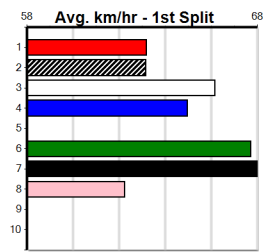

8

9:08PM

(VIC time)

Distance: 525m, Race Type: Mixed 4/5, Total Prizemoney: $3,875
1st: $2,600, 2nd: $800, 3rd: $400, 4th: $75

INVICTUS HARRY (6) led for a long way here last week in a stronger race and looks hard to catch here. BALLAN BRUMBY (7) can get a nice cart early behind the top elect and looks strong exacta option. FARNHAM BALE (1) is drawn to run a bold race.

Watchdog Tips: 6 7 1 2 Bet: Box Quinella 6,7 ($10 for 1000%)

Race card for FARNHAM BALE (NSW)[5]. Includes details on sire (FERAL FRANKY), dam (DYNA DANNA), winning distances, and a box history table.

Race card for ZIPPING CRUSADER (NSW)[5]. Includes details on sire (GOODESY), dam (ZIPPING ABBY), winning distances, and a box history table.

Race card for REEMA BALE (NSW)[5]. Includes details on sire (DYNA VILLA), dam (QUAIL BALE), winning distances, and a box history table.

Race card for BREAK IN [5]. Includes details on sire (HONE IN), dam (HARD BREAK), winning distances, and a box history table.

VACANT BOX section with details on owner, sire, dam, and winning distances.