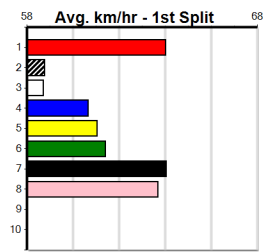

RSN GREY AREAS - WEDNESDAY & FRIDAY

1

6:48PM

(VIC time)

Distance: 525m, **Race Type:** Maiden, **Total Prizemoney:** $2,860
1st: $1,900, **2nd:** $590, **3rd:** $295, **4th:** $75

DESIRABILITY (8) has been racing in much tougher maidens and will find this more to his liking.
SOUTH THAILAND (6) has the required speed to lead and could be handy each way odds.
PONTICELLI (7) will be better for the experience gained on debut.

Watchdog Tips: **8** **6** **7** **1** **Bet:** **Win 8**

Form Box	Wgt	Dist	Track	Date	Time	BON	Margin	1st/2nd (Time)	PIR	Checked	Comment	WR	Split 1	S/P	Grade	
1	SAVONA [M] Had very chance off this draw on debut, place. $4.00															
	BK Bitch Feb-23 Sire: SHIMA SHINE Dam: BIODIESEL Trainer: Robert Britton (Lara)															
	Owner(s): Hardison Britton (SYN), R Britton, M Britton															
	Winning Distances: < 300m (0) 300 - 399m (0) 400 - 499m (0) 500 - 599m (0) 600 - 699m (0) > 700m (0)															
	Winning Weights:															
	5th (1) 30.8 520 GEL R1 07-Oct-24 31.29 29.88 6.50L MORAIN WALLY (30.84) M/6234 5.58 $3.60 M															
	Last 3 wins NOT included above															
	Box History															
	<table border="1"> <thead> <tr> <th>Bx</th> <th>1st</th> <th>2nd</th> <th>3rd</th> <th>4th</th> <th>5th</th> <th>6th</th> <th>7th</th> <th>8th</th> </tr> </thead> <tbody> <tr><td>1</td><td></td><td></td><td></td><td></td><td>1</td><td></td><td></td><td></td></tr> <tr><td>2</td><td></td><td></td><td></td><td></td><td></td><td></td><td></td><td></td></tr> <tr><td>3</td><td></td><td></td><td></td><td></td><td></td><td></td><td></td><td></td></tr> <tr><td>4</td><td></td><td></td><td></td><td></td><td></td><td></td><td></td><td></td></tr> <tr><td>5</td><td></td><td></td><td></td><td></td><td></td><td></td><td></td><td></td></tr> <tr><td>6</td><td></td><td></td><td></td><td></td><td></td><td></td><td></td><td></td></tr> <tr><td>7</td><td></td><td></td><td></td><td></td><td></td><td></td><td></td><td></td></tr> <tr><td>8</td><td></td><td></td><td></td><td></td><td></td><td></td><td></td><td></td></tr> </tbody> </table>															
	<table border="1"> <tr><td>Prize Best</td><td></td><td></td><td></td><td></td><td></td><td></td><td></td><td>$0.00</td></tr> <tr><td>Starts</td><td></td><td></td><td></td><td></td><td></td><td></td><td></td><td>FSH</td></tr> <tr><td>Trk/Dts</td><td></td><td></td><td></td><td></td><td></td><td></td><td></td><td>1-0-0-0</td></tr> <tr><td>APM</td><td></td><td></td><td></td><td></td><td></td><td></td><td></td><td>0-0-0-0</td></tr> </table>															

2	MY GRACIE [M] Takes a while to warm up, needs some luck. $15.00															
	BK Bitch Jul-22 Sire: FLYING RICCIARDO Dam: KARISE FUSILEER Trainer: Glen Davies (Bolinda)															
	Owner(s): G Davies															
	Winning Distances: < 300m (0) 300 - 399m (0) 400 - 499m (0) 500 - 599m (0) 600 - 699m (0) > 700m (0)															
	Winning Weights:															
	8th (3) 28.3 460 GEL R3 20-Sep-24 26.70 25.75 8.50L GLISTENING (26.11) S/888 7.08 $40.90 M															
	6th (5) 28.3 460 GEL R4 27-Sep-24 26.59 25.56 12.00 PAW RIVAL (25.77) S/674 6.88 $99.60 M															
	2nd (8) 28.5 425 BEN R1 05-Oct-24 24.98 23.52 5.00L OREGON HUTAN (24.63) S/753 6.91 $4.20 M															
	5th (3) 28.6 500 BEN R1 09-Oct-24 29.66 28.32 17.00 KENNETH BALE (28.53) M/666 7.32 $9.40 T3-M															
	Last 3 wins NOT included above															

3	SELL YOUR SOUL [M] New here, lacks early zip, place preferred. $15.00															
	BD Dog Feb-23 Sire: HIGH EARNER Dam: DEVEL SIXTEEN Trainer: Dylan Sharp (Lara)															
	Owner(s): Vi Alskar Hundar (SYN), A Lie, J Sharp															
	Winning Distances: < 300m (0) 300 - 399m (0) 400 - 499m (0) 500 - 599m (0) 600 - 699m (0) > 700m (0)															
	Winning Weights:															
	4th (8) 29.9 460 GEL R4 28-Sep-24 26.40 25.58 3.00L FLEETWOOD EROS (26.20) S/864 6.83 $19.80 M															
	6th (6) 30.1 460 GEL R3 04-Oct-24 26.81 25.69 9.00L EXTINCT (26.19) M/654 7.03 $5.50 MH															
	6th (7) 30.5 460 GEL R3 11-Oct-24 26.87 25.86 8.00L DIABLO SIXTEEN (26.34) M/766 6.95 $28.50 M															
	Last 3 wins NOT included above															
	Box History															

4	PADOVA [M] Took a while to warm up on debut, tested. $16.00															
	BK Dog Feb-23 Sire: SHIMA SHINE Dam: BIODIESEL Trainer: Robert Britton (Lara)															
	Owner(s): Hardison Britton (SYN), R Britton, M Britton															
	Winning Distances: < 300m (0) 300 - 399m (0) 400 - 499m (0) 500 - 599m (0) 600 - 699m (0) > 700m (0)															
	Winning Weights:															
	6th (7) 35.3 520 GEL R1 07-Oct-24 31.53 29.88 10.00 MORAIN WALLY (30.84) S/8677 5.76 $16.00 M															
	Last 3 wins NOT included above															
	Box History															
	<table border="1"> <thead> <tr> <th>Bx</th> <th>1st</th> <th>2nd</th> <th>3rd</th> <th>4th</th> <th>5th</th> <th>6th</th> <th>7th</th> <th>8th</th> </tr> </thead> <tbody> <tr><td>1</td><td></td><td></td><td></td><td></td><td></td><td></td><td></td><td></td></tr> <tr><td>2</td><td></td><td></td><td></td><td></td><td></td><td></td><td></td><td></td></tr> <tr><td>3</td><td></td><td></td><td></td><td></td><td></td><td></td><td></td><td></td></tr> <tr><td>4</td><td></td><td></td><td></td><td></td><td></td><td></td><td></td><td></td></tr> <tr><td>5</td><td></td><td></td><td></td><td></td><td></td><td></td><td></td><td></td></tr> <tr><td>6</td><td></td><td></td><td></td><td></td><td></td><td></td><td></td><td></td></tr> <tr><td>7</td><td></td><td></td><td></td><td></td><td></td><td>1</td><td></td><td></td></tr> <tr><td>8</td><td></td><td></td><td></td><td></td><td></td><td></td><td></td><td></td></tr> </tbody> </table>															
	<table border="1"> <tr><td>Prize Best</td><td></td><td></td><td></td><td></td><td></td><td></td><td></td><td>$0.00</td></tr> <tr><td>Starts</td><td></td><td></td><td></td><td></td><td></td><td></td><td></td><td>FSH</td></tr> <tr><td>Trk/Dts</td><td></td><td></td><td></td><td></td><td></td><td></td><td></td><td>1-0-0-0</td></tr> <tr><td>APM</td><td></td><td></td><td></td><td></td><td></td><td></td><td></td><td>0-0-0-0</td></tr> </table>