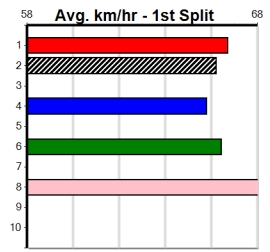

CITY VIEW BISTRO

9

9:28PM

(VIC time)

Distance: 600m, Race Type: Mixed 4/5, Total Prizemoney: $4,445
1st: $2,990, 2nd: $920, 3rd: $460, 4th: $75

PAW YASMIN (2) has gone to another level and her win here last week in strong company really caught the eye. KING OWEN (4) relies on luck but the small line-up suits this very talented chaser.
BUDDY MONELLI (6) has raced at Group 1 level.

Watchdog Tips: **2** **4** **6** **8** **Bet:** **Box Trifecta 2,4,6 ($10 for 166.67%)**

1

SEPHORA BALE (NSW)[5] **Ideal draw, may get burnt off early, place.** **$10.00**
BK Bitch Apr-21 Sire: FERAL FRANKY Dam: DYNA CARMEN Trainer: Robert Camilleri (Lara)

Owner(s): B Wheeler
Winning Distances: < 300m (0) 300 - 399m (0) 400 - 499m (6) 500 - 599m (6) 600 - 699m (2) > 700m (0)
Winning Weights: 26.4(2) 26.7(4) 26.8(3) 26.9(1) 27.1(2) 27.3(2)

1st	2nd	3rd	4th	5th	6th	7th	8th
1st (3) 26.8 410 HOR R10 06-Aug-24	23.28	23.13	1.25L SUGAR BOWL ROSE (23.36)	M/41	.	SW .	10.47 $5.50 5
4th (7) 26.6 525 MEP R7 14-Aug-24	30.36	29.83	4.00L FERNANDO PHIL (30.10)	S/7765	.	.	5.27 $11.70 4
1st (1) 26.7 510 SLE R8 21-Aug-24	29.03	28.92	5.00L JOE GEM (29.36)	M/221	.	SW .	9.23 $1.40 X45
5th (4) 26.8 600 MEA R6 24-Aug-24	34.97	34.55	6.50L ZIPPING HOPKINS (34.55)	M/5555	.	.	9.18 $31.10 X45
5th (2) 27.4 450 WBL R8 05-Sep-24	25.78	25.59	2.75L RICKY BOBBY RIOT (25.59)	M/787	.	.	6.80 $12.00 X45
5th (8) 27.7 680 WGL R6 24-Sep-24	39.62	39.40	3.25L STACY'S MUM (39.40)	M/555	.	.	18.61 $5.10 5
5th (4) 28.2 715 SAN R5 03-Oct-24	42.40	41.65	11.00 ETHANOL WATER (41.65)	M/4444	.	.	6.32 $58.30 X45
2nd (4) 28.1 650 SHP R9 14-Oct-24	38.05	37.89	2.50L LETHO LAND (37.89)	M/4333	.	.	17.68 $1.30 X45

Last 3 wins NOT included above

1st (5) 26.7 510 SLE R6 24-Mar-24	28.72	28.72	0.50L NAVARINO (28.74)	M/111	.	.	9.15 $13.80 X45
1st (5) 26.4 640 SLE R9 07-Apr-24	37.18	37.18	1.00L WESTERLY BALE (37.23)	M/4433	.	SW .	6.37 $1.90 X45
1st (2) 26.4 640 SLE R9 14-Apr-24	36.76	36.76	4.25L EXCAVATOR TICKET (37.04)	M/3111	.	.	6.22 $1.40 X45

Box History

Bx	1st	2nd	3rd	4th	5th	6th	7th	8th
1	2	1	5					
2	1	1		3	1	2		
3	2	1	2		1			
4	4	1		1	4			1
5	2	1	1		1			
6			1		2			
7	1	2	2	1			1	
8	2	1	1	2	3	1		

Prize Best Starts Trk/Dts APM $54270.00 34.97(4)-24/8/24 59-14-6-12 2-0-0-0 9583