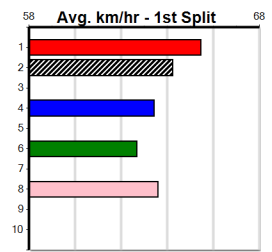

TOTAL CONTAINER SOLUTIONS

Distance: 600m, Race Type: Grade 5, Total Prizemoney: $3,940
1st: $2,640, 2nd: $815, 3rd: $410, 4th: $75

CAMP FIRE (4) loves this circuit and can set up a win here using his trademark mid race speed.
YASH BALE (2) can settle closer than usual and can improve on his luckless run here last week.
MISS JAZZ (1) is drawn to get all the favours.

Watchdog Tips: 4 2 1 6 **Bet:** Win 4

1

MISS JAZZ [5] **$4.40**

DKBD Bitch Jan-22 Sire: FERNANDO BALE Dam: SMOKIN' CINDY

Owner(s): Franstail (SYN), R Burns, G Mills, J Mills, M Hummel, A Corrone Trainer: Gregory Mills (Frankston)

Winning Distances: < 300m (0) 300 - 399m (1) 400 - 499m (3) 500 - 599m (1) 600 - 699m (0) > 700m (0)

Winning Weights: 24.0(1) 24.2(1) 24.7(1) 25.1(1) 25.2(1)

Pos	Box	Dist	Track	Date	Time	BON	Margin	1st/2nd (Time)	PIR	Checked	Comment	WR	Split 1	S/P	Grade
2nd	(6)	25.1	SAP	R5	12-Aug-24	30.08	29.27	0.50L BETSIE BALE (30.06)	M/5443	.	.	.	5.29	$11.00 5	
6th	(7)	25.2	SAP	R10	19-Aug-24	30.20	29.31	12.00 BAGMAN (29.36)	M/6666	.	SW	.	5.26	$15.50 5H	
7th	(7)	25.1	SAP	R9	26-Aug-24	29.93	29.43	4.75L PIGWIDGEON (29.61)	M/6777	.	.	.	5.15	$40.30 5	
2nd	(2)	25.2	GEL	R5	31-Aug-24	26.09	25.63	4.00L PEACOCK (25.82)	M/322	.	.	.	6.78	$13.90 5	
2nd	(3)	24.8	WGL	R8	06-Sep-24	26.16	26.04	1.00L BO RHAPSODY (26.10)	M/333	.	.	.	6.67	$36.00 X34	
3rd	(7)	24.9	SAN	R6	12-Sep-24	34.46	33.97	3.25L PAW LOU LOU (34.24)	M/2222	.	.	.	9.24	$44.90 5	
1st	(3)	25.2	SAN	R6	19-Sep-24	34.75	34.44	1.25L OSANNA BALE (34.82)	Q/1111	.	SW	.	9.18	$11.00 5	
4th	(1)	25.4	MEP	R9	16-Oct-24	30.40	29.96	3.25L BUN STORM (30.17)	M/4323	.	.	.	5.16	$16.40 X45	

Last 3 wins NOT included above

1st	(1)	24.2	400	WGL	R3	28-Mar-24	22.84	22.84	0.25L PACIFIC BEAUTY (22.85)	M/22	.	.	.	8.44	$3.00 T3-7
1st	(2)	24.7	400	WGL	R9	02-May-24	22.84	22.84	6.50L TOMMY FROM MARS (23.27)	M/11	.	.	.	8.56	$2.20 T3-6
1st	(6)	25.1	460	WGL	R7	23-Jul-24	26.24	25.66	0.05L AUSSIE SUPREME (26.24)	Q/112	.	.	.	6.62	$22.80 5

Box History

Bx	1st	2nd	3rd	4th	5th	6th	7th	8th
1	1							
2	1	2	1	1	2			
3	1	1		1		1		
4			1	3	1			
5		1						
6	1	1		1	1			1
7			1	1	1	1	1	1
8	1	1	1					

Prize Best Starts Trk/Dts APM

$18145.00
FSTD
31-5-6-4
0-0-0-0
10918