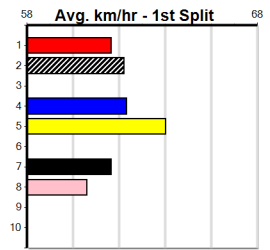

AMRON BOY @ STUD (0-2 WINS) (250+RANK)

Distance: 600m, Race Type: Restricted Win, Total Prizemoney: $3,940
1st: $2,640, 2nd: $815, 3rd: $410, 4th: $75

BEAUTIFUL STORY (5) has been performing admirably over the sprint distances in town and in his first 600m race he is expected to find the lead at some stage and prove hard to beat. VISTA VANADIUM (4) is suited to the reduced line-up.

Watchdog Tips: 5 4 8 7 Bet: Win 5

ANOTHER FIFTY [6] Rising in class and distance, place best. $14.00
BK Dog Jun-21 Sire: DYNA NALIN Dam: BOUND TWO AFFAIR
Owner(s): Meet for Coffee (SYN), B Kantzidis, C El moussalli, L Atanasovski, D El moussalli
Trainer: George Kantzidis (Woodstock)

RAVEN OWEN [7] Steep rise in distance, prefer to watch. $14.00
BK Dog Oct-22 Sire: ASTON RUPEE Dam: MY BLACK RAVEN
Owner(s): G Mitchell
Trainer: Geoffrey Mitchell (Spotswood)

*** VACANT BOX ***
Sire: Dam:
Owner(s):
Trainer:
Winning Distances: < 300m (0) 300 - 399m (0) 400 - 499m (0) 500 - 599m (0) 600 - 699m (0) > 700m (0)

VISTA VANADIUM [M] One of the big guns here, top 3 finish awaits $8.00
RBD Dog Oct-22 Sire: ASTON RUPEE Dam: GYPSY VISTA
Owner(s): G Dailly
Trainer: Thomas Dailly (Anakie)

BEAUTIFUL STORY [7] Suited here, can find the early lead, looks good. $1.70
F Dog May-22 Sire: FERNANDO BALE Dam: FRONT PAGE NEWS
Owner(s): G Alvaro
Trainer: Paul Abela (Parwan)
ENG SAN 2024-10-24