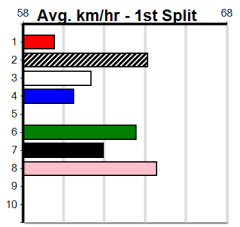

RSN GREY AREAS - WEDNESDAY & FRID

Distance: 400m, Race Type: Tier 3 - Maiden, Total Prizemoney: $1,530
1st: $1,000, 2nd: $320, 3rd: $160, 4th: $50

HULK KING HAMMER (2) has been placed in two of three here and she gets her chance to break through. GO SEE IAN (1) has shown some talent to date and he is drawn to get all the breaks. ROCHARD (8) can run a cheeky race

Watchdog Tips: **2** **1** **8** **7** **Bet:** **Box Quinella 1,2,8 ($10 for 333.33%)**