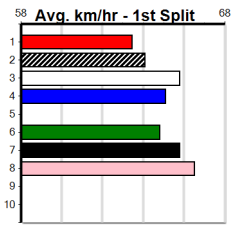

MC GRAFIX & SIGNS

Distance: 400m, Race Type: Grade 5 T3, Total Prizemoney: $1,530
1st: $1,000, 2nd: $320, 3rd: $160, 4th: $50

7
4:52PM
(VIC time)

PRESTIA (8) has a good record from this draw and she can assume control in the middle stages.
EVIE MALDINI (4) has been impressive in her past two and she will be in the firing line from the outset. SPICY SIREN (1) can come out running at times.

Watchdog Tips: **8** **4** **1** **3** **Bet:** **Win 8**