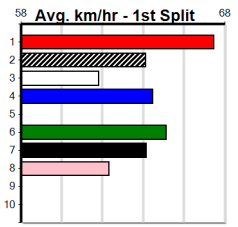

6

4:37PM

(VIC time)

RADEBE (6) was a smart 24.23 Bendigo winner and he will appreciate the empty draw underneath.
DAWN BY NAME (1) was never headed in her 22.86 Geelong win and she should be prominent throughout. JUST LIKE AUDREY (2) can ping the lids.