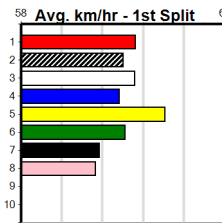

SPORTSBET GO THE BLUE DOG

Distance: 400m, Race Type: Grade 5 T3, Total Prizemoney: \$1,530
1st: \$1,000, 2nd: \$320, 3rd: \$160, 4th: \$50

12

6:58PM

(VIC time)

BRAEMAR ELSIE (1) is drawn to hold the early lead and she is a more than capable type on her day. ARABIAN PRINCESS (3) has a good record here and she will be in the firing line throughout. TARGAN BALE (8) is well drawn out wide.