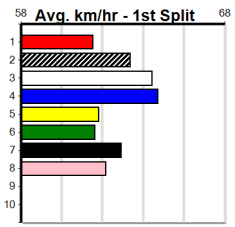

PAUA OF BUDDY AT STUD

Distance: 400m, Race Type: Tier 3 - Grade 7, Total Prizemoney: $1,530
1st: $1,000, 2nd: $320, 3rd: $160, 4th: $50

4

3:57PM

(VIC time)

ASTONISHING LADY (2) has turned in some handy performances to date and she should get a nice run through early on. PARUMBA DAWN (8) is better than her past few runs and she can settle on the speed. INDESTRUCT (7) will be strong in the run home

Watchdog Tips:

2

8

7

3

Bet:

Win 2