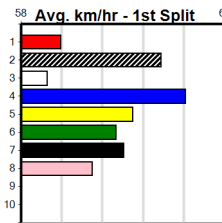

PHOTO MAN AT STUD (1-2 WINS)

Distance: 400m, Race Type: Tier 3 - Restricted Win, Total Prizemoney: \$1,530
1st: \$1,000, 2nd: \$320, 3rd: \$160, 4th: \$50

9

5:37PM

(VIC time)

BABY GIRL PEARL (5) has been impressive up the straight to date and a clear run early can see her get the job done. TILLY GIRL (7) has been placed in three of her past four and she just needs a little luck early on. OPETAIA (8) is well drawn out wide