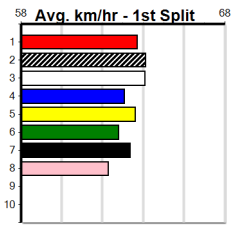

Warragul

VIATEK (2-3 WINS)

Distance: 400m, Race Type: Tier 3 - Restricted Win, Total Prizemoney: \$1,530
1st: \$1,000, 2nd: \$320, 3rd: \$160, 4th: \$50

10

6:17PM

(VIC time)

PAW TEMPE (5) has continued to improve with each run and she should get a nice cart across early on. BRAEMAR SHEILA (4) can be hard to follow but she has the talent and she will find this easier. ZIPPING VELMA (3) has solid claims.