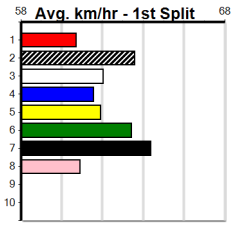

G'DAY CHEF CATERERS

Distance: 400m, Race Type: Tier 3 - Grade 7, Total Prizemoney: $1,530
1st: $1,000, 2nd: $320, 3rd: $160, 4th: $50

3

3:37PM

(VIC time)

PARUMBA JAZZMAN (7) showed improvement to score here last time and he will give a great sight again. CROWN ARYA (8) was solidly placed here three runs back and she will get a nice cart across early on. LET'S MAKE UP (3) has solid claims.

Watchdog Tips: **7** **8** **3** **5** **Bet:** **Box Quinella 3,7,8 ($10 for 333.33%)**