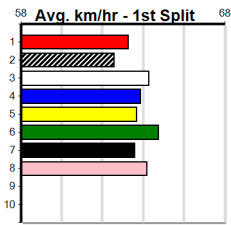

SENNACHIE AT STUD

Distance: 400m, Race Type: Grade 5 T3, Total Prizemoney: $1,530
1st: $1,000, 2nd: $320, 3rd: $160, 4th: $50

11

6:38PM

(VIC time)

LILLY RUSH (8) has a good record from wide draws and she will find this easier than her most recent racing. SONS OF TOM (5) was a strong winner here two runs back and he just needs a little run early on. HEAVY METAL (6) can run a cheeky race

Watchdog Tips:

8

5

6

1

Bet:

Win 8