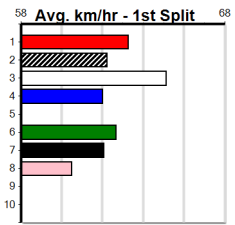

SPORTSBET NOBODY DOES IT EASIER

Distance: 400m, Race Type: Tier 3 - Maiden, Total Prizemoney: $1,530
1st: $1,000, 2nd: $320, 3rd: $160, 4th: $50

1
2:49PM
(VIC time)

MISS GALORE (1) has continued to improve with each run and she is drawn to get every chance.
WHO ME (7) will appreciate the empty draw inside and can run a cheeky race. JEANNIE ACT (4)
won't be too far away

Watchdog Tips: **1** **7** **4** **3** **Bet:** **Win 1**