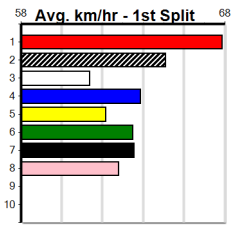

Warragul

DREAMCHASERS - TICKETS ON SALE NO

Distance: 400m, Race Type: Grade 5 T3, Total Prizemoney: \$1,530
1st: \$1,000, 2nd: \$320, 3rd: \$160, 4th: \$50

5

4:17PM

(VIC time)

CARLY BALE (2) was never headed in her handy 22.48 Warrnambool win and she looks very well graded in this event. RUPTURED (8) was a strong winner here two runs back and he will get plenty of room early on. SUPERIOR MONIQUE (7) is more than capable