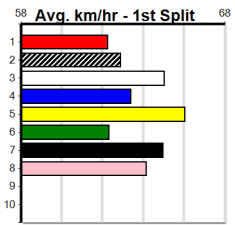

SHIMA SHINE AT STUD

Distance: 460m, Race Type: Grade 5 T3, Total Prizemoney: $1,530
1st: $1,000, 2nd: $320, 3rd: $160, 4th: $50

8

5:19PM

(VIC time)

BLACK PRESTIGE (6) led for a long way at Ballarat two runs back and she can go one better this time. SODA HELEN (7) has a good record here and she will get a nice cart across early on. BEFORE NOON (8) can run a cheeky race.

Watchdog Tips:

6

7

8

1

Bet:

Win 6