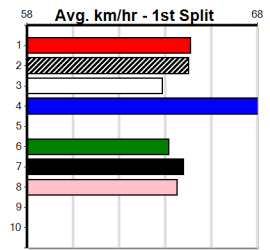

MILLION DOLLAR WHEEL COMING TO

Distance: 515m, Race Type: Grade 5, Total Prizemoney: $8,785
1st: $5,900, 2nd: $1,820, 3rd: $915, 4th: $150

Watchdog Tips:

Bet:

Form Box Wgt Dist Track Date Time BON Margin 1st/2nd (Time) PIR Checked Comment W/R Split 1 S/P Grade

BARRETOS [5] WBE Dog Nov-22 Sire: AUSSIE INFRARED Dam: POISE Trainer: Matthew Clark (Briagolong)
Owner(s): Loganzara (SYN), B Clark, L Okeeffe
Winning Distances: < 300m (0) 300 - 399m (0) 400 - 499m (3) 500 - 599m (0) 600 - 699m (0) > 700m (0)
Winning Weights: 28.1(1) 28.6(1) 28.9(1)
2nd (2) 28.5 400 WGL R3 20-Aug-24 23.13 22.29 2.75L GRIDLOCKED (22.94) M/13 . . . 8.45 $1.90 7
8th (5) 28.3 460 WGL R4 27-Aug-24 27.07 26.16 8.50L XOEL BALE (26.48) M/487 . . . 6.66 $5.60 X67H
2nd (7) 28.4 390 SHP R10 02-Sep-24 22.32 21.92 6.00L SHARAPOVA STAR (21.92) S/22 . . . 8.61 $9.20 X67
1st (1) 28.6 450 SHP R2 09-Sep-24 25.30 25.01 1.5L PAW VERNON (25.40) S/111 . . . 6.58 $4.20 X67
2nd (4) 28.1 485 HOR R7 15-Sep-24 27.32 27.30 0.50L RHYTHMIC ENERGY (27.30) M/112 . VO . 6.53 $2.80 X67
ST (-) 27.8 435 SLE . 29-Sep-24 24.63 . 0.01L Trial Cleared M/11 . 1of4 . . . ST
1st (2) 28.1 435 SLE R9 06-Oct-24 24.41 24.16 6.00L MAD KEV (24.82) M/111 . . . 5.28 $1.60 X67
3rd (8) 27.5 515 SAP R10 14-Oct-24 30.11 29.64 2.00L MORAINÉ SOFIA (29.99) M/2122 . . . 5.21 $6.60 5
Last 3 wins NOT included above
1st (6) 28.9 400 WGL R1 09-Jul-24 23.17 22.52 1.75L VIVA LA VIDA (23.28) M/11 . . . 8.44 $2.90 M
Prize Best $8790.00
Starts 30.11(8)-14/10/24
Trk/Dts 12-3-4-2
APM 1-0-0-1 6840

BRONELLY STRIKER [5] BK Dog Mar-22 Sire: FERNANDO BALE Dam: STRIKER LIGHT Trainer: Kelly Bravo (Freshwater Creek)
Owner(s): K Bravo
Winning Distances: < 300m (0) 300 - 399m (0) 400 - 499m (2) 500 - 599m (7) 600 - 699m (0) > 700m (0)
Winning Weights: 35.0(1) 35.4(3) 35.6(4) 35.7(1)
2nd (5) 35.7 525 MEOR R9 28-Aug-24 30.37 29.95 4.75L FIGURE IT OUT (30.04) M/4222 . . . 5.10 $1.70 5H
3rd (2) 35.6 525 MEA R1 07-Sep-24 30.59 29.55 9.50L BILLY INTENTION (29.95) Q/4788 . . . 5.20 $3.20 5F
8th (8) 35.6 450 WBL R8 12-Sep-24 25.77 25.32 1.25L LEKTRA LYANNA (25.69) M/443 . SW . 6.81 $2.80 X45
6th (3) 35.3 515 SAN R8 19-Sep-24 29.96 29.57 3.25L YACHI BALE (29.73) M/3346 . . . 5.14 $38.20 X34
1st (6) 35.4 530 APK R4 26-Sep-24 30.78 29.84 2.25L CAMILLA KEEPING (30.95) 0 . SAMP . 5.43 $7.50 5
7th (4) 35.4 530 APK R6 03-Oct-24 30.69 29.93 8.50L MORTON (30.09) . . . 5.43 $41.00 SH
4th (1) 35.7 530 APK R4 11-Oct-24 30.61 30.08 4.25L BIG ENERGY (30.30) . . . 5.34 $17.00 SH
7th (5) 35.5 515 SAN R9 17-Oct-24 30.63 29.22 16.00 LAKEVIEW EMILY (29.52) M/5477 . . . 5.19 $77.00 SH
Last 3 wins NOT included above
1st (6) 35.4 515 SAN R10 18-Jul-24 29.66 29.29 4.00L TIGGERLONG FLYER (29.92) M/1111 . . . 5.10 $10.00 5
1st (3) 35.6 500 BEN R6 09-Aug-24 28.26 28.04 3.25L OKAY BOOMER (28.47) M/3311 . SW . 6.75 $2.90 5H
1st (3) 35.6 500 BEN R7 16-Aug-24 28.32 28.00 0.50L BLACK VIPER (28.34) Q/211 . SW . 6.61 $7.90 5F
Prize Best $41687.50
Starts 29.52(6)-22/8/24
Trk/Dts 30-9-3-5
APM 9-2-1-2 20729