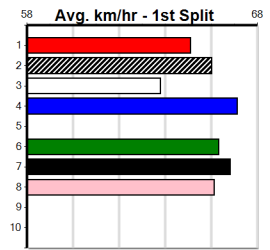

Box History

MELBOURNE CUP PRELUDES HERE

Distance: 515m, Race Type: Free For All, Total Prizemoney: \$9,055
1st: \$6,100, 2nd: \$1,870, 3rd: \$935, 4th: \$150

Watchdog Tips:

Bet:

Table with columns: Form Box, Wgt, Dist, Track, Date, Time, BON, Margin, 1st/2nd (Time), PIR, Checked, Comment, W/R, Split 1, S/P, Grade