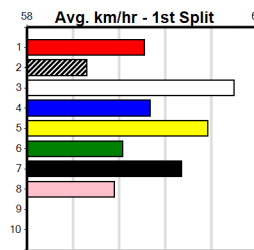

PHOTO MAN AT STUD

Distance: 515m, Race Type: Grade 5, Total Prizemoney: $8,785
1st: $5,900, 2nd: $1,820, 3rd: $915, 4th: $150

Watchdog Tips:

Bet:

Form Box Wgt Dist Track Date Time BON Margin 1st/2nd (Time) PIR Checked Comment W/R Split 1 S/P Grade

PAW LOUIS (NSW)[5]
BK Dog Jul-22 Sire: JS FLAMIN ACE Dam: DYNA ADRIA
Owner(s): B Wheeler
Trainer: Robert Camilleri (Lara)
Winning Distances: < 300m (0) 300 - 399m (0) 400 - 499m (5) 500 - 599m (0) 600 - 699m (0) > 700m (0)
Winning Weights: 28.6(1) 28.7(1) 29.0(2) 29.2(1)
3rd (7) 29.0 410 HOR R11 17-Sep-24 23.58 23.11 1.5L ROUGE KNIGHT (23.49) M/33 . . . 10.67 $3.40 5
4th (6) 29.0 410 HOR R6 21-Sep-24 23.76 23.33 5.00L URITH BALE (23.41) M/87 . . . 10.81 $16.50 X45
1st (7) 29.0 410 HOR R12 24-Sep-24 23.58 22.93 0.50L SOLID GROUND (23.61) S/33 . . . 10.64 $3.10 5
4th (3) 29.2 525 MEA R12 28-Sep-24 30.49 29.60 3.5L PAW BODHI (30.25) S/6664 . . . 5.30 $34.00 5
6th (6) 29.0 515 SAN R12 03-Oct-24 29.99 29.38 5.50L BARBIE ZEAL (29.62) M/7776 . . . 5.23 $24.10 5
1st (2) 29.2 485 HOR R8 08-Oct-24 27.70 27.70 0.025 THANK YOU TOMMY (27.70) M/655 . . . 6.86 $6.20 5
3rd (8) 29.2 510 SLE R6 13-Oct-24 28.94 28.75 2.75L FLYING ENVY (28.75) M/764 . . . 9.47 $13.20 X45
4th (8) 29.2 510 SLE R8 20-Oct-24 29.20 28.85 5.00L MADALIA ZOOM (28.85) S/766 . . . 9.50 $3.00 X45
Last 3 wins NOT included above
1st (8) 28.6 410 HOR R1 04-Jun-24 23.50 22.97 2.50L BLACK STATESMAN (23.66) S/32 . . . 10.67 $5.90 M
1st (6) 28.7 435 SLE R2 03-Jul-24 24.97 24.41 1.75L JUST LIKE AUDREY (25.08) M/753 . . . R 5.49 $6.50 7
1st (6) 29.0 410 HOR R5 17-Aug-24 23.49 23.09 0.50L TIMMA TURTLE TWO (23.52) S/74 . . . SW 10.63 $30.30 6G

Box History
Bx 1st 2nd 3rd 4th 5th 6th 7th 8th
1 1 1 1 1 1 1 1
2 1 1 1 1 1 1 1
3 1 1 1 1 1 1 1
4 1 1 1 1 1 1 1
5 1 1 1 1 1 1 1
6 2 1 1 1 1 1 1
7 1 1 2 1 1 1 1
8 1 1 1 1 1 1 1
Prize Best $13520.00
Starts 29.99(6)-3/10/24
Trk/Dts 26-5-2-8
APM 1-0-0-0 9675