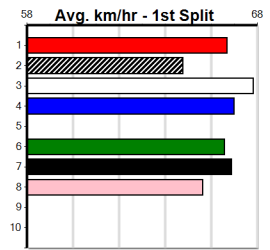

HARD STYLE RICO AT STUD

Distance: 515m, Race Type: Grade 5, Total Prizemoney: $8,785
1st: $5,900, 2nd: $1,820, 3rd: $915, 4th: $150

Watchdog Tips:

Bet:

Table with columns: Form Box, Wgt, Dist, Track, Date, Time, BON, Margin, 1st/2nd (Time), PIR, Checked, Comment, WR, Split 1, S/P, Grade

PAW OSWALD (NSW)[5]
BK Dog Nov-22
Sire: FERAL FRANKY Dam: DYNA WINTER
Trainer: Mark Delbridge (Balliang)
Winning Distances: < 300m (0) 300 - 399m (0) 400 - 499m (4) 500 - 599m (2) 600 - 699m (0) > 700m (0)
Winning Weights: 31.1(2) 31.2(1) 31.3(1) 31.4(1) 31.8(1)
Race results table with columns: Rank, Dog, Wgt, Dist, Track, Date, Time, BON, Margin, 1st/2nd (Time), PIR, Checked, Comment, WR, Split 1, S/P, Grade

Box History table for Paw Oswald with columns: Bx, 1st, 2nd, 3rd, 4th, 5th, 6th, 7th, 8th and Prize Best Starts Trk/Dts APM

BO RHAPSODY [5]
BK Dog Jan-22
Sire: SHIMA SHINE Dam: ABSOLUTE RUBY
Trainer: Dawn Johnston (Toongabbie)
Winning Distances: < 300m (0) 300 - 399m (2) 400 - 499m (7) 500 - 599m (3) 600 - 699m (0) > 700m (0)
Winning Weights: 33.5(1) 33.7(1) 33.9(1) 34.1(1) 34.2(2) 34.3(1) 34.4(1) 34.5(1) 34.7(1) 34.8(1) 35.1(1)
Race results table with columns: Rank, Dog, Wgt, Dist, Track, Date, Time, BON, Margin, 1st/2nd (Time), PIR, Checked, Comment, WR, Split 1, S/P, Grade

Box History table for Bo Rhapsody with columns: Bx, 1st, 2nd, 3rd, 4th, 5th, 6th, 7th, 8th and Prize Best Starts Trk/Dts APM

RUN FOR SHELTER [5]
BK Bitch Dec-21
Sire: SUPERIOR PANAMA Dam: GEMILLY
Trainer: Ann Panetta (Melton West)
Winning Distances: < 300m (0) 300 - 399m (0) 400 - 499m (1) 500 - 599m (4) 600 - 699m (0) > 700m (0)
Winning Weights: 25.9(2) 26.0(2) 26.3(1)
Race results table with columns: Rank, Dog, Wgt, Dist, Track, Date, Time, BON, Margin, 1st/2nd (Time), PIR, Checked, Comment, WR, Split 1, S/P, Grade

Box History table for Run for Shelter with columns: Bx, 1st, 2nd, 3rd, 4th, 5th, 6th, 7th, 8th and Prize Best Starts Trk/Dts APM

ZIPPING WHINCUP (NSW)[5]
BK Dog Apr-22
Sire: ZACK MONELLI Dam: ZIPPING SAMARA
Trainer: Thomas Dailly (Anakie)
Winning Distances: < 300m (0) 300 - 399m (0) 400 - 499m (1) 500 - 599m (6) 600 - 699m (0) > 700m (0)
Winning Weights: 33.2(1) 33.5(1) 33.8(1) 33.9(1) 34.0(2) 34.6(1)
Race results table with columns: Rank, Dog, Wgt, Dist, Track, Date, Time, BON, Margin, 1st/2nd (Time), PIR, Checked, Comment, WR, Split 1, S/P, Grade

Box History table for Zipping Whincup with columns: Bx, 1st, 2nd, 3rd, 4th, 5th, 6th, 7th, 8th and Prize Best Starts Trk/Dts APM

*** VACANT BOX ***
Sire: Dam:
Trainer:
Winning Distances: < 300m (0) 300 - 399m (0) 400 - 499m (0) 500 - 599m (0) 600 - 699m (0) > 700m (0)
Winning Weights:

Box History table for Vacant Box with columns: Bx, 1st, 2nd, 3rd, 4th, 5th, 6th, 7th, 8th and Prize Best Starts Trk/Dts APM

1

2

3

4

5