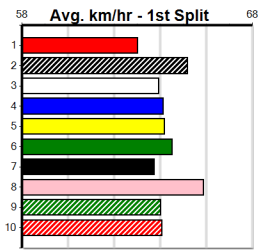

SPORTSBET FINAL

2

7:24PM

(VIC time)

Distance: 515m, Race Type: Mixed 6/7 Final, Total Prizemoney: $9,055
1st: $6,100, 2nd: $1,870, 3rd: $935, 4th: $150

Watchdog Tips: ☐ ☐ ☐ ☐ ☐ Bet:

Form Box Wgt Dist Track Date Time BON Margin 1st/2nd (Time) PIR Checked Comment W/R Split 1 S/P Grade

1 PAW BARTON (NSW)[7]
WF Dog Jan-23 Sire: FERNANDO BALE Dam: ZELZER ALLEN Trainer: Thomas Dailly (Anakie)
Owner(s): B Wheeler
Winning Distances: < 300m (0) 300 - 399m (0) 400 - 499m (1) 500 - 599m (0) 600 - 699m (0) > 700m (0)
Winning Weights: 32.9(1)

4th (7)	32.7	525	MEP	R2	18-Sep-24	30.84	29.87	7.50L SWEET AS SARAH (30.33)	M/5444	SW	5.26	$10.30	M
1st (7)	32.9	450	BAL	R4	25-Sep-24	25.94	25.40	2.25L VISTA VANADIUM (26.08)	M/3222		6.79	$4.00	MH
5th (7)	32.7	450	BAL	R4	02-Oct-24	25.96	25.12	7.50L PAW FABIAN (25.46)	S/777		6.84	$2.30	MF
2nd (2)	33.2	450	BAL	R9	09-Oct-24	25.83	25.19	2.75L PAW YANELLE (25.64)	M/555		6.72	$3.60	7
2nd (1)	32.5	515	SAP	R4	14-Oct-24	30.41	29.64	7.50L SPRING REGENCY (29.91)	S/6533		5.36	$4.20	X67H
6th (2)	32.8	525	MEA	R1	19-Oct-24	31.29	29.71	15.00L EXTINCT (30.28)	M/3666		5.21	$12.60	7

Box History

Bx	1st	2nd	3rd	4th	5th	6th	7th	8th
1	1							
2		1				1		
3								
4								
5								
6								
7	1			1	1			
8								

Prize Best $3045.00
Starts 30.41(1)-14/10/24
Trk/Dts 6-1-2-0
APM 1-0-1-0 3030

2 ALABAMA JAMMER [6]
BKW Dog Mar-23 Sire: MY REDEEMER Dam: CAPTAIN JACKIE Trainer: Matthew Clark (Briagolong)
Owner(s): The Wang wonky rail (SYN), B Clark, L Okeeffe
Winning Distances: < 300m (0) 300 - 399m (0) 400 - 499m (1) 500 - 599m (1) 600 - 699m (0) > 700m (0)
Winning Weights: 31.8(1) 32.5(1)

1st (3)	32.5	460	WGL	R3	01-Oct-24	25.77	25.54	13.00L HAWKER HURRICANE	M/111	SW	6.57	$1.50	MH
4th (3)	32.3	460	WGL	R3	08-Oct-24	26.34	25.73	9.00L HIGHLY ABRASIVE (25.73)	M/354		6.52	$4.50	MF
1st (3)	31.8	515	SAP	R5	14-Oct-24	29.97	29.64	0.25L KIWI HARRY (29.98)	M/3222	SW	5.26	$1.40	X67H

Box History

Bx	1st	2nd	3rd	4th	5th	6th	7th	8th
1								
2								
3	2			1				
4								
5								
6								
7								
8								

Prize Best $3985.00
Starts 29.97(3)-14/10/24
Trk/Dts 3-2-0-0
APM 1-1-0-0 3985