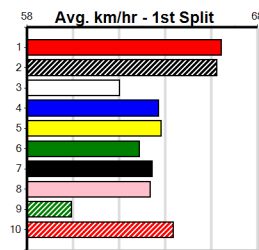

DOG LOTTO TONIGHT $$$ TO BE WON

1

7:02PM

(VIC time)

Distance: 515m, Race Type: Mixed 6/7, Total Prizemoney: $8,785
1st: $5,900, 2nd: $1,820, 3rd: $915, 4th: $150

Watchdog Tips: [ ] [ ] [ ] [ ]

Bet: [ ] [ ] [ ] [ ]

1

PIA BELLA [6]
BK Bitch Jun-21 Sire: HARD STYLE RICO Dam: FLYING HAREEBA
Owner(s): P Toner
Winning Distances: < 300m (0) 300 - 399m (2) 400 - 499m (0) 500 - 599m (0) 600 - 699m (0) > 700m (0)
Winning Weights: 28.1(1) 28.2(1)

Rank	Age	Sex	Breed	Date	Time	BON	Margin	1st/2nd (Time)	PIR	Checked	Comment	WR	Split 1	S/P	Grade
2nd (5)	28.8	395	TRA	R3	06-Apr-24	22.39	22.30	1.5L FASCINATE DEBRA (22.30)	M/742	.	.	.	3.99	$2.10	7
3rd (8)	29.2	350	TRA	R10	17-Apr-24	19.95	19.73	2.25L MINNIE ROCKS (19.80)	M/33	.	.	.	6.80	$3.80	X67
2nd (4)	28.2	300	HVL	R1	31-Jul-24	17.07	16.68	3.00L STORM SENSATION (16.88)	M/3	.	.	.	4.05	$17.30	X67
2nd (4)	28.3	350	HVL	R2	11-Aug-24	19.54	19.01	2.75L BANK ROBBER (19.36)	M/5	.	.	.	6.71	$11.90	X67H
1st (2)	28.2	350	HVL	R3	16-Aug-24	19.37	19.37	7.00L DONATELLO ZEAL (19.83)	M/8	.	SW	.	6.95	$1.50	T3-7
2nd (1)	27.9	350	HVL	R7	08-Sep-24	19.35	18.95	1.00L BLAZING DINO (19.29)	M/5	.	.	.	6.52	$5.40	RWH
2nd (2)	28.2	350	HVL	R5	15-Sep-24	19.46	19.34	1.75L STIFLER (19.34)	M/6	.	.	.	6.63	$20.20	RWF
4th (7)	28.2	435	SLE	R9	13-Oct-24	24.88	24.07	7.00L DAINTREE ASTER (24.41)	M/333	.	.	.	5.32	$3.70	6G

Last 3 wins NOT included above

Rank	Age	Sex	Breed	Date	Time	BON	Margin	1st/2nd (Time)	PIR	Checked	Comment	WR	Split 1	S/P	Grade
1st (6)	28.1	350	TRA	R1	25-Sep-23	19.96	19.96	5.50L BELOW THE CURVE (20.34)	M/11	.	SW	.	6.65	$1.70	M

Trainer: Stephen Toner (Bunyip)

Box History

Bx	1st	2nd	3rd	4th	5th	6th	7th	8th
1								
2	1	2		1	1			
3								
4		2						1
5			1	1				
6	1							
7					1			
8			1		1			

Prize Best	$8785.00
Starts	FSH
Trk/Dts	16-2-6-2
APM	0-0-0-0
	3879

2

ZIPPING DIEGO (NSW)[7]
BK Bitch Dec-22 Sire: ASTON RUPEE Dam: ZIPPING MAGDA
Owner(s): Hallinan Hallinan (SYN), M Hallinan, F Hallinan
Winning Distances: < 300m (0) 300 - 399m (0) 400 - 499m (1) 500 - 599m (0) 600 - 699m (0) > 700m (0)
Winning Weights: 28.8(1)

Rank	Age	Sex	Breed	Date	Time	BON	Margin	1st/2nd (Time)	PIR	Checked	Comment	WR	Split 1	S/P	Grade
2nd (1)	28.8	410	HOR	R1	01-Oct-24	23.59	22.85	0.75L MAXIMUM BARB (23.54)	M/11	.	.	.	10.40	$2.10	M
1st (4)	28.8	410	HOR	R1	05-Oct-24	23.87	23.32	2.25L MINI BREW (24.02)	Q/21	.	.	.	10.58	$1.70	M
2nd (1)	29.0	435	SLE	R9	09-Oct-24	24.66	24.13	1.00L MAKE IT POP (24.61)	M/222	.	.	.	5.37	$7.10	X67
2nd (6)	29.0	410	HOR	R2	15-Oct-24	23.41	22.86	0.75L MEAN PEACE (23.36)	M/22	.	.	.	10.36	$6.80	X67

Last 3 wins NOT included above

Trainer: Robert Camilleri (Lara)

Box History

Bx	1st	2nd	3rd	4th	5th	6th	7th	8th
1		2						
2								
3								
4	1							
5								
6		1						
7								
8								

Prize Best	$3400.00
Starts	FSH
Trk/Dts	4-1-3-0
APM	0-0-0-0
	3400