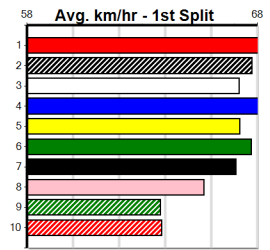

SPORTSBET CRANBOURNE CUP FINAL

Distance: 515m, Race Type: S/E Group 2, Total Prizemoney: $57,500
1st: $40,000, 2nd: $10,000, 3rd: $5,000, 4th: $2,500

Watchdog Tips:

Bet:

Form Box Wgt Dist Track Date Time BON Margin 1st/2nd (Time) PIR Checked Comment W/R Split 1 S/P Grade

KINGSLEY BALE (NSW)[4]
WBD Dog Mar-22 Sire: DROOPYS SYDNEY Dam: DYNA UNI
Owner(s): B Wheeler
Trainer: Thomas Dailly (Anakie)
Winning Distances: < 300m (0) 300 - 399m (0) 400 - 499m (3) 500 - 599m (8) 600 - 699m (0) > 700m (0)
Winning Weights: 29.4(1) 29.5(1) 29.6(1) 29.8(1) 29.9(1) 30.1(2) 30.2(2) 30.3(1) 30.5(1)
Box History table and Prize Best Starts table included.

FLYING ZULU [1]
BEBD Dog Sep-21 Sire: ORSON ALLEN Dam: CYCLONE JEBEL
Owner(s): S Thompson
Trainer: Jason Thompson (Pearcedale)
Winning Distances: < 300m (0) 300 - 399m (0) 400 - 499m (9) 500 - 599m (11) 600 - 699m (0) > 700m (0)
Winning Weights: 33.5(1) 33.7(1) 33.8(2) 34.0(4) 34.1(2) 34.2(2) 34.3(4) 34.4(2) 34.5(1) 34.6(1)
Box History table and Prize Best Starts table included.

SMOOTH PLANE [1]
BE Dog Mar-22 Sire: VULTURI Dam: SMOOTH BOURBSKI
Owner(s): DAILLY GREYHOUND FARMS (SYN), G Dailly, T Dailly
Trainer: Thomas Dailly (Anakie)
Winning Distances: < 300m (0) 300 - 399m (0) 400 - 499m (3) 500 - 599m (16) 600 - 699m (0) > 700m (0)
Winning Weights: 31.7(1) 32.2(2) 32.3(1) 32.4(2) 32.5(1) 32.6(1) 32.7(1) 32.9(2) 33.0(1) 33.1(2) 33.3(1) 33.4(1) 33.5(1)
Box History table and Prize Best Starts table included.

LAKEVIEW EMILY [3]
WBD Bitch Feb-22 Sire: FERNANDO BALE Dam: LAKEVIEW MAISEY
Owner(s): Lakeview kennels (SYN), L Whelan, M Whelan, P Whelan
Trainer: Harley Whelan (Metung)
Winning Distances: < 300m (0) 300 - 399m (0) 400 - 499m (0) 500 - 599m (12) 600 - 699m (0) > 700m (0)
Winning Weights: 26.9(1) 27.1(1) 27.3(1) 27.4(1) 27.5(2) 27.6(2) 27.7(1) 27.8(2) 28.0(1)
Box History table and Prize Best Starts table included.

VINCENT BALE (NSW)[4]
BD Dog May-22 Sire: CHRISTO BALE Dam: HELGA BALE
Owner(s): B Wheeler
Trainer: Samantha Grenfell (Anakie)
Winning Distances: < 300m (0) 300 - 399m (0) 400 - 499m (3) 500 - 599m (9) 600 - 699m (0) > 700m (0)
Winning Weights: 33.3(2) 33.6(1) 34.3(1) 34.5(2) 34.6(3) 34.8(1) 35.1(1) 35.6(1)
Box History table and Prize Best Starts table included.

1

2

3

4

5