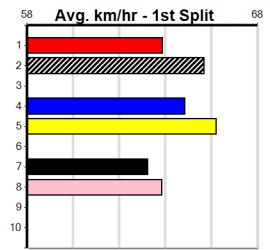

MELBOURNE CUP HEATS NIGHT NOVEMBER

10

10:03PM

(VIC time)

Distance: 595m, Race Type: Grade 5, Total Prizemoney: $10,095
1st: $6,800, 2nd: $2,095, 3rd: $1,050, 4th: $150

Watchdog Tips:

Bet:

Form Box	Wgt	Dist	Track	Date	Time	BON	Margin	1st/2nd (Time)	PIR	Checked	Comment	WR	Split 1	S/P	Grade

1

DR. QUEENIE [5]

BD Bitch May-22 Sire: FERAL FRANKY Dam: DR. MUMMA
Owner(s): DOCTORS KENNELS (SYN), J McMahon, J Gill **Trainer:** Emily McMahon (Darriman)

Winning Distances: < 300m (0) 300 - 399m (3) 400 - 499m (5) 500 - 599m (4) 600 - 699m (0) > 700m (0)

Winning Weights: 30.0(1) 30.1(1) 30.5(1) 30.6(2) 30.8(1) 31.6(2) 32.2(1) 32.9(1) 33.3(1) 33.4(1)

1st	(3)	31.6	515	SAN	R11	19-Sep-24	29.82	29.57	1.75L ZIPPING OSTI (29.93)	M/1111	.	.	.	5.15	$4.80 5
1st	(4)	32.2	435	SLE	R11	22-Sep-24	24.32	24.32	5.50L AYLA ROSE (24.67)	M/621	.	.	.	5.41	$4.30 5
7th	(7)	32.0	515	SAN	R7	26-Sep-24	30.03	29.29	6.50L ASTON FIGARO (29.61)	S/7777	.	.	.	5.25	$12.50 4
5th	(6)	32.1	435	SLE	R6	29-Sep-24	24.89	24.44	5.50L FUNNY OLD FELLOW (24.53)	M/666	.	.	.	5.35	$6.60 X34
1st	(6)	31.6	435	SLE	R6	06-Oct-24	24.16	24.16	7.00L RIBERO (24.64)	M/111	.	SW	.	5.21	$3.10 4
8th	(5)	31.1	515	SAN	R8	10-Oct-24	29.93	29.13	11.00 IN THE HUB (29.16)	M/7888	.	.	.	5.19	$29.20 FFA
3rd	(7)	31.8	435	SLE	R7	13-Oct-24	24.41	24.07	1.00L LEO BALE (24.35)	M/344	.	.	.	5.35	$5.50 X34
5th	(8)	32.0	515	SAN	R8	17-Oct-24	30.03	29.22	5.00L FLYING ZULU (29.70)	S/8766	.	.	.	5.30	$21.10 SH

Last 3 wins NOT included above

1st	(6)	33.3	395	TRA	R7	10-Jul-24	22.23	22.23	1.5L SAKURA RYKER (22.32)	M/2211	.	.	.	3.84	$1.50 5
1st	(8)	32.9	435	SLE	R11	21-Jul-24	24.29	24.29	8.50L HEAVY METAL (24.89)	M/111	.	SW	.	5.32	$1.60 5
1st	(1)	33.4	350	HVL	R5	04-Aug-24	19.45	18.94	0.50L STILSON (19.47)	M/2	.	SW	.	6.64	$3.30 5

Box History

Bx	1st	2nd	3rd	4th	5th	6th	7th	8th
1	3	1	1	1	1			
2				2				
3	1	2		1				2
4	1		1	2	1			
5					1	1		1
6	2				2	1		
7		1	3					1 1
8	5			1	1			

Prize Best Starts Trk/Dts APM: $33740.00 FSTD 40-12-3-5 0-0-0-0 17456