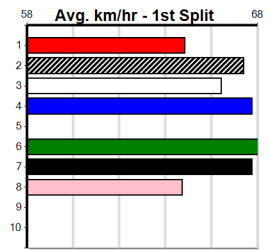

SHOOTOUT FRIDAY NOVEMBER 15

Distance: 515m, Race Type: Mixed 4/5, Total Prizemoney: \$9,055
1st: \$6,100, 2nd: \$1,870, 3rd: \$935, 4th: \$150

Watchdog Tips: [] [] [] [] Bet: []

Form Box Wgt Dist Track Date Time BON Margin 1st/2nd (Time) PIR Checked Comment WR Split 1 S/P Grade