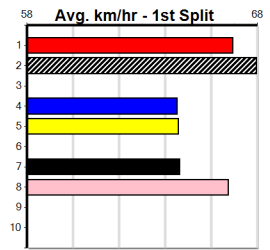

BOOK NOW FOR CALCUTTA NIGHT

Distance: 595m, Race Type: Mixed 4/5, Total Prizemoney: $10,375
1st: $7,000, 2nd: $2,150, 3rd: $1,075, 4th: $150

Watchdog Tips:

Bet:

Form Box Wgt Dist Track Date Time BON Margin 1st/2nd (Time) PIR Checked Comment W/R Split 1 S/P Grade

WERRIS BALE (NSW)[5]
BD Dog May-22 Sire: CHRISTO BALE Dam: HELGA BALE
Owner(s): B Wheeler
Trainer: Correy Grenfell (Anakie)
Winning Distances: < 300m (0) 300 - 399m (1) 400 - 499m (5) 500 - 599m (1) 600 - 699m (0) > 700m (0)
Winning Weights: 30.3(1) 31.4(1) 31.5(1) 31.6(1) 31.9(1) 32.2(1) 32.3(1)
Box History table and Prize Best Starts table included.

SUNNYSIDE JO [5]
RBD Bitch Jan-21 Sire: MY REDEEMER Dam: MINTER BEE
Owner(s): P Connell
Trainer: David Kerr (Caldermeade)
Winning Distances: < 300m (0) 300 - 399m (0) 400 - 499m (6) 500 - 599m (9) 600 - 699m (3) > 700m (3)
Winning Weights: 26.5(1) 26.6(2) 26.7(1) 26.8(5) 26.9(2) 27.1(1) 27.3(4) 27.4(2) 27.5(2) 27.8(1)
Box History table and Prize Best Starts table included.

*** VACANT BOX ***
Sire: Dam:
Owner(s):
Trainer:
Winning Distances: < 300m (0) 300 - 399m (0) 400 - 499m (0) 500 - 599m (0) 600 - 699m (0) > 700m (0)
Winning Weights:

IRMA PINCE [4]
BK Bitch Dec-20 Sire: BERNARDO Dam: ROLANDA HOOCH
Owner(s): BAG OF LOLLYS (SYN), L Cockerell, I Cockerell, M Dopper
Trainer: Ian Cockerell (Buckley)
Winning Distances: < 300m (0) 300 - 399m (0) 400 - 499m (4) 500 - 599m (5) 600 - 699m (1) > 700m (0)
Winning Weights: 29.0(1) 29.4(1) 29.5(1) 29.6(1) 29.7(2) 29.8(3) 29.9(1)
Box History table and Prize Best Starts table included.

PREMIUM EQUITY (WA)[4]
BK Dog Jan-22 Sire: KINLOCH BRAE Dam: SHARED EQUITY
Owner(s): CHAMPAGNE PTN (SYN), S Smith, A Langton
Trainer: Angela Langton (Anakie)
Winning Distances: < 300m (0) 300 - 399m (0) 400 - 499m (0) 500 - 599m (6) 600 - 699m (2) > 700m (0)
Winning Weights: 32.3(1) 32.6(3) 32.9(2) 33.2(1) 33.4(1)
Box History table and Prize Best Starts table included.

1

2

3

4

5