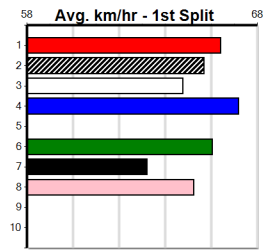

CONGRATULATIONS MARCO & ALBA

Distance: 515m, Race Type: Grade 5, Total Prizemoney: $8,785
1st: $5,900, 2nd: $1,820, 3rd: $915, 4th: $150

Watchdog Tips: [ ] [ ] [ ] [ ] Bet: [ ]

Form Box Wgt Dist Track Date Time BON Margin 1st/2nd (Time) PIR Checked Comment WR Split 1 S/P Grade

LASSARD [5] BK Dog Nov-21 Sire: FLYING RICCIARDO Dam: FLOWING
Owner(s): G Black
Winning Distances: < 300m (0) 300 - 399m (0) 400 - 499m (2) 500 - 599m (8) 600 - 699m (0) > 700m (0)
Winning Weights: 33.1(1) 33.4(1) 33.5(3) 34.2(1) 34.4(2) 34.5(1) 35.2(1)
4th (7) 34.9 600 MEA R6 24-Aug-24 34.83 34.55 4.25L ZIPPING HOPKINS (34.55) M/3333 . . . 9.06 $9.20 X45
3rd (1) 35.0 600 MEA R5 31-Aug-24 35.08 34.44 9.50L CANYA ALL CLASS (34.44) M/2233 . . . 9.10 $2.50 X45
1st (8) 35.2 525 BHL R5 08-Sep-24 30.48 30.48 8.50L EXPECT MAGIC (31.07) . . . $2.40 NG
3rd (1) 35.2 525 BHL R8 15-Sep-24 30.61 30.48 1.75L YOGEN BALE (30.48) . . . $1.70 NG
4th (5) 35.1 525 MEA R8 21-Sep-24 30.56 29.88 7.00L FRED ROSE (30.08) M/6765 . . . 5.14 $18.00 X34
7th (5) 35.3 520 WPK R7 28-Sep-24 30.27 29.47 9.50L BLUE GOOSE BOY (29.61) 468 . . . 5.61 $26.00 NG
5th (8) 35.3 515 SAN R8 03-Oct-24 29.89 29.38 4.00L BAGMAN (29.63) M/6766 . . . 5.19 $16.90 FFA
7th (4) 35.3 520 WPK R6 12-Oct-24 30.36 29.19 9.00L BEZZECCHI (29.74) 667 667 5.61 $41.00 NG
Last 3 wins NOT included above
1st (4) 34.5 515 SAP R7 24-Jun-24 29.48 29.46 3.5L FOOL'S JOURNEY (29.72) M/2111 . SW . 5.14 $2.20 5H
1st (1) 34.2 515 SAN R7 18-Jul-24 29.62 29.29 2.25L FLYING CURRENCY (29.76) M/2111 . . . 5.18 $2.70 X45
1st (5) 34.4 525 MEA R7 27-Jul-24 30.32 30.09 4.00L CABAO OPAL (30.59) M/5441 . . . 5.21 $7.00 5

Box History table with columns Bx, 1st, 2nd, 3rd, 4th, 5th, 6th, 7th, 8th and Prize Best Starts Trk/Dts APM

HIS SPECIAL [5] BD Dog Apr-22 Sire: OUT OF RANGE Dam: FREEDOM FIRE
Owner(s): J Carr
Winning Distances: < 300m (0) 300 - 399m (0) 400 - 499m (3) 500 - 599m (4) 600 - 699m (0) > 700m (0)
Winning Weights: 31.6(3) 31.9(2) 32.6(2)
4th (6) 32.4 515 SAP R11 26-Aug-24 30.00 29.43 8.00L WHITE CREST (29.47) M/4544 . . . 5.29 $6.80 5
5th (3) 32.7 460 WGL R7 30-Aug-24 26.23 25.80 3.00L ASTRONOMICA (26.03) M/233 . . W 6.57 $6.50 5
2nd (5) 32.5 460 GEL R8 10-Sep-24 25.87 25.68 1.75L SPRITELY SIAN (25.76) Q/222 . . . 6.60 $14.90 X45
1st (4) 32.6 460 WGL R5 17-Sep-24 25.79 25.79 2.00L STITCH AND SHOUT (25.92) Q/111 . SW . 6.47 $3.50 5
1st (7) 32.6 515 SAP R9 23-Sep-24 29.63 29.16 3.75L PALDRON BALE (29.89) Q/1111 . . . 5.09 $3.20 5NP
4th (7) 32.5 515 SAN R12 03-Oct-24 29.84 29.38 3.25L BARBIE ZEAL (29.62) M/4445 . . . 5.15 $6.00 5
2nd (2) 32.5 515 SAN R11 10-Oct-24 29.91 29.13 2.25L ASTON TOMMY (29.77) Q/3332 . . . 5.15 $4.00 5
5th (7) 32.6 525 MEA R11 19-Oct-24 30.99 29.71 15.00 PAW EARNEST (30.01) M/4666 . . . 5.23 $8.60 5
Last 3 wins NOT included above
1st (8) 31.6 510 SLE R5 07-Mar-24 29.21 28.84 8.00L OUR BOY ROO (29.75) M/111 . . . 9.21 $10.30 X67
1st (8) 31.6 460 WGL R5 15-Mar-24 26.33 25.86 0.50L VIPER (26.35) M/311 . . . 6.64 $7.70 5NP
1st (3) 31.9 460 WGL R6 30-May-24 25.91 25.91 6.00L UNCONTESTED (26.32) M/111 . . . 6.55 $2.60 T3-5

Box History table with columns Bx, 1st, 2nd, 3rd, 4th, 5th, 6th, 7th, 8th and Prize Best Starts Trk/Dts APM