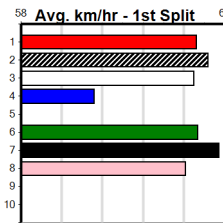

Geelong

GEELONG OAKS HT2

Distance: 460m, Race Type: S/E Heat, Total Prizemoney: $3,360
1st: $2,250, 2nd: $690, 3rd: $345, 4th: $75

2

7:32PM

(VIC time)

POWER PAWS (3) has turned in some big performances at Wentworth Park of late and she has won here in a scorching 25.68 previously. I'M A MUSTANG (7) caught the eye here last time and she should be in the mix again. ROSA MARIE (1) has solid claims

Watchdog Tips: **3** **7** **1** **6** **Bet:** **Win 3**

Form	Box	Weight	Dist	Track	Date	Time	BON	Margin	1st/2nd (Time)	PIR	Checked	Comment	W/R	Split 1	S/P	Grade	Winning Boxes								
1																		1	2	3	4	5	6	7	8
ROSA MARIE (NSW)[5]																									
<i>Impressive type, scratching in two helps, threat</i>																									
WBK	B	Aug-22 FERNANDO BALE															RITZA RACHELLE								
Trainer: Paul Bartolo (Little River)																	$2.40								
1st	(6)	27.8	520	DTO	R9	25-Jul-24	29.78	29.78	5.00LTAKAHI AUSSIE (30.13)	111		111		5.42	$4.20	5	Prize	$6,355.00							
2nd	(6)	27.5	515	SAP	R3	23-Sep-24	29.81	29.16	4.00FLYING MUFFIN (29.54)	M/2222			SW	5.11	$2.30	5	Best	26.23							
2nd	(6)	27.6	515	SAP	R11	30-Sep-24	29.75	29.15	3.00LPAW PIERRE (29.55)	M/1112				5.08		5	Starts	6-3-2-1							
3rd	(1)	27.4	460	GEL	R7	11-Oct-24	26.23	25.86	0.75LINTEX BALE (26.18)	M/223				6.60	$1.70	5	Trk/Dst	1-0-0-1							
Owner(s): J Scerri																	APM $3705								

Form	Box	Weight	Dist	Track	Date	Time	BON	Margin	1st/2nd (Time)	PIR	Checked	Comment	W/R	Split 1	S/P	Grade	Winning Boxes								
2																		1	2	3	4	5	6	7	8
BUN-STORM [4]																									
*** SCRATCHED ***																									
BK	B	Jun-22 DROOPYS SYDNEY															GYPSY BUN								
Trainer: Daniel Pell (Toolleen)																	$3.50								
5th	(3)	28.1	425	BEN	R8	05-Oct-24	24.07	23.52	5.50LBORACAY STORM (23.69)	M/655				6.68	$12.60	SH	Prize	$92,028.57							
1st	(2)	28.0	500	BEN	R10	11-Oct-24	27.85	27.85	1.25LHI THERE FRANK (27.94)	M/222			SW	6.45	$1.50	X45	Best	25.90							
1st	(7)	28.3	525	MEP	R9	16-Oct-24	30.17	29.96	1.25LINVICTUS HARRY (30.24)	M/3432				5.12	$1.40	X45	Starts	38-11-12-5							
4th	(3)	28.3	450	SHP	R6	21-Oct-24	25.38	25.01	5.50LPAKHAM PRINCE (25.02)	M/134				6.52	$2.60	X34	Trk/Dst	2-1-1-0							
Owner(s): D Pell																	APM $44137								

Form	Box	Weight	Dist	Track	Date	Time	BON	Margin	1st/2nd (Time)	PIR	Checked	Comment	W/R	Split 1	S/P	Grade	Winning Boxes								
3																		1	2	3	4	5	6	7	8
POWER PAWS [4]																									
<i>Quick PB here, can cross and lead, hard to reel in</i>																									
BD	B	May-22 AUSSIE INFRARED															QUICK PAWS								
Trainer: Kellie Morrison (Kilmany)																	$2.80								
1st	(4)	30.5	520	WPK	R10	21-Sep-24	29.60	29.47	7.00LMISS LOUELLA (30.09)	111		111		5.40	$4.00	5	Prize	$63,290.00							
3rd	(5)	30.5	520	WPK	R9	05-Oct-24	29.83	29.12	4.25LZIPPING MEGATRON (29.54)	112		112		5.42	$4.40	NG	Best	25.68							
2nd	(6)	30.4	520	WPK	R8	12-Oct-24	30.14	29.19	0.25LSUNSET FRAZIER (30.12)	774		774		5.56	$10.00	NG	Starts	37-12-6-7							
7th	(2)	30.4	520	WPK	R6	18-Oct-24	30.21	29.33	6.00LMISS ENVY (29.80)	877		877		5.63	$8.00	NG	Trk/Dst	3-1-1-0							
Owner(s): DODGE N BOOKS (SYN), J Booker, R Aurisch, K Morrison																	APM $29454