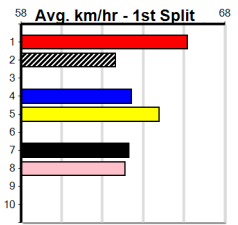

GRV DISTANCE RACING

Distance: 680m, Race Type: Grade 5, Total Prizemoney: \$3,940
1st: \$2,640, 2nd: \$815, 3rd: \$410, 4th: \$75

9

9:57PM

(VIC time)

SON OF CINDY (8) turned in a big performance to score here over 460m and he is suited to this distance range. ZIPPING GRANDE (2) was a strong 34.73 Meadows winner and she will appreciate the smaller line-up. RAYA STAR (1) has claims