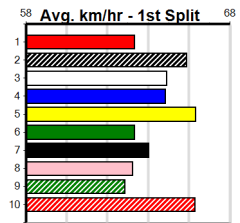

RSN GREY AREAS - WEDNESDAY & FRID

12

10:56PM
(VIC time)

Distance: 460m, Race Type: Mixed 4/5, Total Prizemoney: $3,360
1st: $2,250, 2nd: $690, 3rd: $345, 4th: $75

DOLLAR BUCKS (8) has always done his best racing here and he is drawn to get all the breaks.
ASTON ZINGARA (5) was simply brilliant at Warrnambool and she will be in the firing line
throughout. AEROPLANE MODE (3) can run the hands off the clock

Watchdog Tips: **8** **5** **3** **10** Bet: **Win 8**