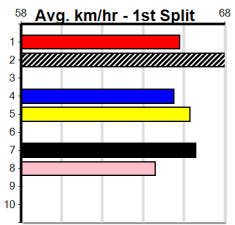

GEELONG OAKS HT1

Distance: 460m, Race Type: S/E Heat, Total Prizemoney: $3,360
1st: $2,250, 2nd: $690, 3rd: $345, 4th: $75

1
7:12PM
(VIC time)

HONEY ZEN (2) is armed with blistering early speed and she will be carving out time on the arm.
SHARAPOVA STAR (4) is a nice prospect and she will pressure the two for most of the journey.
TULLY LUNA (5) will be strong in the run home.

Watchdog Tips: **2** **4** **5** **1** **Bet:** Trifecta 2,4/2,4,5/1,2,4,5 ($10 - 125%)

Form Box Weight Dist Track Date Time BON Margin 1st/2nd (Time) PIR Checked Comment W/R Split 1 S/P Grade

1 ZALI KEEPING (NSW)[5] *No luck of late, has the good draw, keep safe*
BK B May-22 MOGAMBO CAITLYN KEEPING $8.00

4th (2)	28.9	525	MEA	R10	24-Aug-24	30.54	29.71	4.75	LMPUNGA ROCKY (30.22)	M/5556	.	.	.	5.21	$5.40	5
5th (4)	29.4	525	MEA	R10	31-Aug-24	30.40	29.84	4.75	LGRROOVBIRD (30.08)	M/4334	.	.	.	5.22	$8.40	5H
7th (4)	29.2	595	SAN	R6	05-Sep-24	35.21	34.37	12.00	DEDALUS DIGGLE (34.37)	M/6777	.	.	V0	9.42	$20.00	X45
4th (6)	29.8	410	HOR	R7	22-Oct-24	23.63	22.99	9.50	LURIEL BALE (22.99)	M/34	.	.	.	10.33	$13.90	X45

Owner(s): The Ian Iain's Lunch (SYN), C Hutchison, T Aloisi, I Juster, I Friend, I Macrae, I Jackson, I Dawson, R Cordner, I Coutts

Winning Boxes							
1	2	3	4	5	6	7	8
3	3	1					
Prize	$31,105.00						
Best	FSH						
Starts	29-7-4-3						
Trk/Dst	0-0-0-0						
APM	$8337						

2 HONEY ZEN [5] *Blistering early speed, can carve out time, yes*
BK B Nov-22 BARCIA BALE INDY HONEY $2.40

1st (3)	25.3	525	MEP	R7	04-Sep-24	30.25	30.09	3.00	L MILITANT STORM (30.45)	Q/1111	.	.	.	5.07	$1.90	5
6th (4)	24.9	460	WGL	R9	13-Sep-24	26.23	25.54	3.75	LZIPPING KAI (25.98)	M/224	.	.	.	6.50	$12.10	SH
1st (4)	24.8	525	MEA	R11	21-Sep-24	30.03	29.88	1.5	LPAW EARNEST (30.12)	Q/1111	.	.	.	4.99	$4.20	5
6th (1)	25.3	450	BAL	R7	02-Oct-24	25.93	25.12	12.00	L LULU'S RIDE (25.12)	Q/244	.	.	.	6.54	$2.60	RWH

Owner(s): DAILLY GREYHOUND FARMS (SYN), G Dailly, T Dailly

Winning Boxes							
1	2	3	4	5	6	7	8
	1	1				2	
Prize	$25,835.00						
Best	26.40						
Starts	16-5-3-1						
Trk/Dst	1-0-1-0						
APM	$17407						

3 *** VACANT BOX ***
Trainer:
Owner(s):

4 SHARAPOVA STAR [5] *Nice prospect, settles on the speed, danger*
BE B Dec-22 FERNANDO BLUEY MIDNIGHT SNOOZE $2.80

1st (3)	25.3	390	SHP	R10	02-Sep-24	21.92	21.92	6.00	L BARRETOS (22.32)	Q/11	.	.	.	8.40	$3.40	X67
3rd (2)	25.2	450	BAL	R6	11-Sep-24	25.58	25.18	6.00	L TANNER BALE (25.18)	M/122	.	.	.	6.50	$3.50	5
2nd (1)	24.6	390	BAL	R4	18-Sep-24	22.23	21.78	2.75	L BLIND AMBITION (22.05)	M/22	.	.	.	8.45	$1.40	5
4th (8)	25.1	390	SHP	R11	30-Sep-24	22.50	22.08	2.25	L TICK RETURNS (22.35)	M/33	.	.	.	8.38	$2.30	5

Owner(s): D Trewin

Winning Boxes							
1	2	3	4	5	6	7	8
1		1				1	
Prize	$7,620.00						
Best	FSTD						
Starts	10-3-2-2						
Trk/Dst	0-0-0-0						
APM	$5172						

5 TULLY LUNA [5] *Powerful type, small field suits, major player*
BD B Apr-22 FERNANDO BALE MEPUNGA ISLA $6.50

7th (5)	26.6	600	MEA	R7	10-Aug-24	35.65	34.54	12.00	L ARCHIE MCIVOR (34.87)	M/4777	.	.	.	9.10	$4.20	5
5th (3)	26.8	515	SAN	R5	22-Aug-24	30.30	29.31	13.00	L FERNANDO PHIL (29.45)	M/5566	.	.	.	5.22	$18.40	X45
5th (7)	26.7	525	MEA	R8	14-Sep-24	30.51	29.70	12.00	L EXPLICIT (29.70)	M/2444	.	.	.	5.18	$50.50	X34
3rd (6)	27.0	525	MEA	R8	21-Sep-24	30.53	29.88	6.50	L FRED ROSE (30.08)	M/7556	.	.	.	5.18	$35.00	X34

Owner(s): A Smith

Winning Boxes							
1	2	3	4	5	6	7	8
	2	2	1	1	2		
Prize	$51,518.13						
Best	26.38						
Starts	36-8-4-8						
Trk/Dst	1-0-0-0						
APM	$15843						

6 *** VACANT BOX ***
Trainer:
Owner(s):