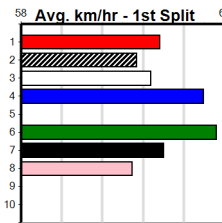

GEELONG DERBY HT2

Distance: 460m, Race Type: S/E Heat, Total Prizemoney: $3,360
1st: $2,250, 2nd: $690, 3rd: $345, 4th: $75

6
8:53PM
(VIC time)

JOEY THE JET (2) is a genuine star on the rise and he is expected to light up the clock tonight.
MOCK FISH (7) has recorded some scorching wins of late and he will pressure the two throughout.
HOLDEN BALE (3) can run a cheeky race

Watchdog Tips: **2** **7** **3** **6** **Bet:** **Trifecta 2/3,6,7/1,3,6,7 ($10 - 111.11%)**