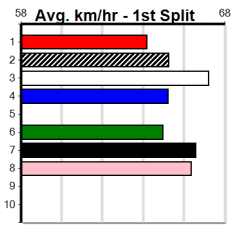

GEELONG DERBY HT3

Distance: 460m, Race Type: S/E Heat, Total Prizemoney: $3,360
1st: $2,250, 2nd: $690, 3rd: $345, 4th: $75

7

9:17PM
(VIC time)

DESCRIPTION (3) is one of the best beginners in the State and he should turn for home with a nice break. SET TO SIZZLE (1) has won three of four here in brilliant style and he is drawn to get every chance. PAW KRAMER (8) will get plenty of room early

Watchdog Tips: **3** **1** **8** **7** **Bet:** **Box Quinella 1,3,8 ($10 for 333.33%)**