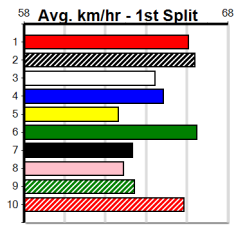

Trainer:
Owner(s):

SPORTSBET FINAL (1-4 WINS)

Distance: 460m, Race Type: Restricted Win Final, Total Prizemoney: \$3,360
1st: \$2,250, 2nd: \$690, 3rd: \$345, 4th: \$75

10

10:16PM
(VIC time)

HIGHLY ABRASIVE (1) is a nice prospect and he is drawn to atone for his luckless heat run.
MEPUNGA ROCKY (6) has a nice turn of foot and he just needs a little room soon after box rise.
PAW GRADY (8) will be charging at the business end