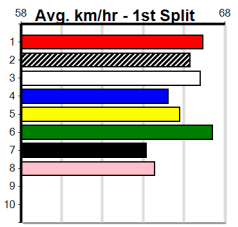

DREAMCHASERS - TICKETS ON SALE NO

Distance: 400m, Race Type: Mixed 3/4, Total Prizemoney: \$3,360
1st: \$2,250, 2nd: \$690, 3rd: \$345, 4th: \$75

11

10:37PM

(VIC time)

GUNAI WIZARD (3) owns a breathtaking 22.23 PB here and he should find the top soon after box rise. PAW NICHOLLS (2) has a great record here to date and he will get the gun run throughout. ROCK IT QUEEN (1) is racing with confidence