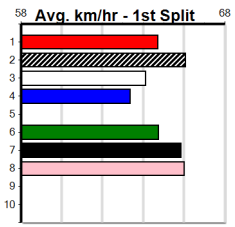

Geelong

GEELONG DERBY HT1

Distance: 460m, Race Type: S/E Heat, Total Prizemoney: $3,360
1st: $2,250, 2nd: $690, 3rd: $345, 4th: $75

5

8:32PM

(VIC time)

BORACAY STORM (8) captured the G2 Bendigo Cup recently and he looks suited in this event. SEAGULL ROCK (2) was never headed at Bendigo two runs back and he will keep the pressure on throughout. PAW UTILITY (3) can run a cheeky race

Watchdog Tips: **8** **2** **3** **6** **Bet:** **Trifecta 8/2,3,6/1,2,3,6 ($10 - 111.11%)**