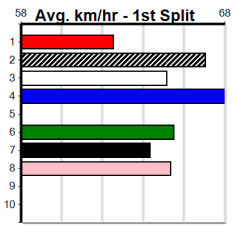

Geelong

GEELONG OAKS HT3

Distance: 460m, Race Type: S/E Heat, Total Prizemoney: $3,360
1st: $2,250, 2nd: $690, 3rd: $345, 4th: $75

3

7:52PM

(VIC time)

MEPUNGA TULLY (4) is G1 placed and she is armed with brilliant pace soon after box rise. FLYING MUFFIN (3) is a star on the rise and she will keep the pressure on from the outset. REANNA'S PRIDE (8) may be the value runner

Watchdog Tips: **4** **3** **8** **2** **Bet:** **Box Trifecta 2,3,4,8 ($10 for 41.67%)**