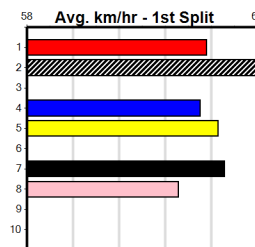

GEELONG OAKS HT1

1
7:12PM

(VIC time)

Distance: 460m, Race Type: S/E Heat, Total Prizemoney: $3,360
1st: $2,250, 2nd: $690, 3rd: $345, 4th: $75

HONEY ZEN (2) is armed with blistering early speed and she will be carving out time on the arm.
SHARAPOVA STAR (4) is a nice prospect and she will pressure the two for most of the journey.
TULLY LUNA (5) will be strong in the run home.

Watchdog Tips: **2** **4** **5** **1** **Bet:** Trifecta 2,4/2,4,5/1,2,4,5 ($10 - 125%)

1

ZALI KEEPING (NSW)[5] **No luck of late, has the good draw, keep safe** **$8.00**
BK Bitch May-22 Sire: MOGAMBO Dam: CAITLYN KEEPING
Owner(s): The Ian lan's Lunch (SYN), C Hutchison, T Aloisi, I Juster, I Friend, I Macrae, I Jackson, I Dawson
Winning Distances: < 300m (0) 300 - 399m (0) 400 - 499m (2) 500 - 599m (5) 600 - 699m (0) > 700m (0)
Winning Weights: 28.1(2) 28.5(2) 28.6(1) 28.8(1) 28.9(1)
6th (8) 28.4 515 SAP R8 29-Jul-24 30.16 29.46 11.00 SUNNYSIDE JO (29.46) M/4456 . . . 5.28 $10.10 4
7th (6) 28.8 525 MEA R11 03-Aug-24 30.99 29.82 12.00 CANYA LIBBY (30.20) M/5777 . . . 5.19 $5.40 5
1st (3) 28.6 485 HOR R7 13-Aug-24 27.59 27.17 3.75L HE SHINES (27.84) M/1111 . . . 6.67 $7.00 5H
5th (4) 28.7 485 HOR R6 19-Aug-24 27.55 27.33 3.25L ASPERITAS (27.33) M/454 . . . 6.67 $15.00 5F
4th (2) 28.9 525 MEA R10 24-Aug-24 30.54 29.71 4.75L MEPUNGA ROCKY (30.22) M/5556 . . . 5.21 $5.40 5
5th (4) 29.4 525 MEA R10 31-Aug-24 30.40 29.84 4.75L GROOVEBIRD (30.08) M/4334 . . . 5.22 $8.40 5H
7th (4) 29.2 595 SAN R6 05-Sep-24 35.21 34.37 12.00 DEDALUS DIGGLE (34.37) M/6777 . . . VO 9.42 $20.00 X45
4th (6) 29.8 410 HOR R7 22-Oct-24 23.63 22.99 9.50L URIEL BALE (22.99) M/34 . . . 10.33 $13.90 X45
Last 3 wins NOT included above
1st (2) 28.5 520 WPK R1 23-Mar-24 29.52 29.45 9.50L FIRST LADY (30.17) 111 111 5.39 $4.40 5
1st (1) 28.8 520 WPK R3 30-Mar-24 29.67 29.20 3.5L FERNESS (29.91) 111 111 5.49 $3.30 SH
1st (1) 28.9 515 SAP R7 22-Jul-24 30.21 29.48 2.00L WILLA BALE (30.35) M/5111 . . . SW 5.21 $2.90 X45
Trainer: David Geall (Lara)
Box History

Bx	1st	2nd	3rd	4th	5th	6th	7th	8th
1	3	1						
2	3			2				
3	1	2						
4			2	1	2		1	1
5					1			
6				1	1		1	1
7						1		1
8	1	1				1		

Prize Best Starts Trk/Dts APM $31105.00 FSH 29-7-4-3 0-0-0-0 8337