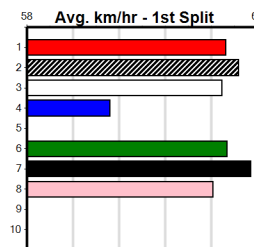

GEELONG OAKS HT2

Distance: 460m, Race Type: S/E Heat, Total Prizemoney: $3,360
1st: $2,250, 2nd: $690, 3rd: $345, 4th: $75

POWER PAWS (3) has turned in some big performances at Wentworth Park of late and she has won here in a scorching 25.68 previously. I'M A MUSTANG (7) caught the eye here last time and she should be in the mix again. ROSA MARIE (1) has solid claims

Watchdog Tips: **3** **7** **1** **6** **Bet:** **Win 3**

Form Box	Wgt	Dist	Track	Date	Time	BON	Margin	1st/2nd (Time)	PIR	Checked	Comment	W/R	Split 1	S/P	Grade

1

ROSA MARIE (NSW)[5] **$2.40**

WBK Bitch **Aug-22** Sire: FERNANDO BALE Dam: RITZA RACHELLE

Owner(s): J Scerri Trainer: Paul Bartolo (Little River)

Winning Distances: < 300m (2) 300 - 399m (0) 400 - 499m (0) 500 - 599m (1) 600 - 699m (0) > 700m (0)

Winning Weights: 27.8(1) 28.1(1) 28.2(1)

1st (3)	28.1	297	DTO	R11	25-Apr-24	17.31	17.03	3.00L ROCKSTAR PIP (17.52)	41	41			5.48	$3.40	M
1st (3)	28.2	297	DTO	R11	02-May-24	17.07	17.07	2.50L STAR ALLY (17.25)	11	11			5.38	$2.40	5
1st (6)	27.8	520	DTO	R9	25-Jul-24	29.78	29.78	5.00L TAKAHI AUSSIE (30.13)	111	111			5.42	$4.20	5
2nd (6)	27.5	515	SAP	R3	23-Sep-24	29.81	29.16	4.00L FLYING MUFFIN (29.54)	M/2222		SW		5.11	$2.30	5
2nd (6)	27.6	515	SAP	R11	30-Sep-24	29.75	29.15	3.00L PAW PIERRE (29.55)	M/1112				5.08	5	
3rd (1)	27.4	460	GEL	R7	11-Oct-24	26.23	25.86	0.75L INTEX BALE (26.18)	M/223				6.60	$1.70	5

Last 3 wins NOT included above

Box History

Bx	1st	2nd	3rd	4th	5th	6th	7th	8th
1			1					
2								
3	2							
4								
5								
6	1	2						
7								
8								

Prize Best $6355.00
Starts 26.23(1)-11/10/24
Trk/Dts 6-3-2-1
APM 1-0-0-1 3705

2

BUN STORM [4] **$3.50**

BK Bitch **Jun-22** Sire: DROOPYS SYDNEY Dam: GYPSY BUN

Owner(s): D Pell Trainer: Daniel Pell (Toolleen)

Winning Distances: < 300m (0) 300 - 399m (0) 400 - 499m (1) 500 - 599m (10) 600 - 699m (0) > 700m (0)

Winning Weights: 27.6(1) 27.7(2) 27.8(2) 28.0(3) 28.2(1) 28.3(1) 28.5(1)

3rd (5)	27.7	500	BEN	R8	30-Aug-24	28.42	28.06	5.50L BANJO ONE STRING (28.06)	S/433				6.70	$1.80	X45
3rd (5)	28.0	530	APK	R4	12-Sep-24	30.61	30.37	3.00L APILLA (30.39)					5.23	$2.70	SH
1st (1)	28.2	530	APK	R6	19-Sep-24	30.42	30.35	0.75L APILLA (30.46)	0		SAMP		5.24	$3.00	GRP3
5th (6)	28.1	515	SAN	R5	26-Sep-24	29.91	29.29	7.50L ZIPPING KAI (29.40)	M/4555				5.18	$3.50	5
5th (3)	28.1	425	BEN	R8	05-Oct-24	24.07	23.52	5.50L BORACAY STORM (23.69)	M/655				6.68	$12.60	SH
1st (2)	28.0	500	BEN	R10	11-Oct-24	27.85	27.85	1.25L HI THERE FRANK (27.94)	M/222		SW		6.45	$1.50	X45
1st (7)	28.3	525	MEP	R9	16-Oct-24	30.17	29.96	1.25L INVICTUS HARRY (30.24)	M/3432				5.12	$1.40	X45
4th (3)	28.3	450	SHP	R6	21-Oct-24	25.38	25.01	5.50L PACKHAM PRINCE (25.02)	M/134				6.52	$2.60	X34

Last 3 wins NOT included above

1st (2)	27.6	500	BEN	R7	26-Jul-24	27.89	27.89	5.00L HELLO PA (28.24)	Q/111				6.43	$3.70	5
1st (7)	27.8	525	MEP	R9	31-Jul-24	30.00	29.92	2.75L MEPUNGA LUNA (30.19)	M/3111				5.12	$1.50	5H
1st (7)	27.8	525	MEA	R9	10-Aug-24	29.98	29.91	1.5L WREN BALE (30.08)	M/1111		SW		5.08	$3.70	5F

Box History

Bx	1st	2nd	3rd	4th	5th	6th	7th	8th
1	1	1						
2	3	1	1					1
3	1	1	1	1				1
4	3	3		2				
5	1	2	1					
6					1			
7	3	3	1			1		
8	1	2						

Prize Best $92028.57
Starts 25.90(8)-8/12/23
Trk/Dts 38-11-12-5
APM 2-1-1-0 44137