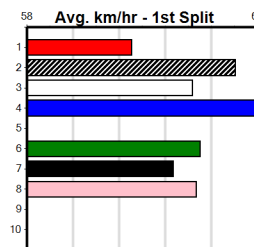

GEELONG OAKS HT3

Distance: 460m, Race Type: S/E Heat, Total Prizemoney: $3,360
1st: $2,250, 2nd: $690, 3rd: $345, 4th: $75

MEPUNGA TULLY (4) is G1 placed and she is armed with brilliant pace soon after box rise. FLYING MUFFIN (3) is a star on the rise and she will keep the pressure on from the outset. REANNA'S PRIDE (8) may be the value runner

Watchdog Tips: 4 3 8 2 **Bet:** Box Trifecta 2,3,4,8 ($10 for 41.67%)

1

LIONESS EYES [7] **Rises in class, pace out wide is a worry, no** **$81.00**
BEF Bitch Dec-22 Sire: ASTON RUPEE Dam: MARGIE IRENE Trainer: Matthew Marshall (Darley)

Owner(s): M Marshall
Winning Distances: < 300m (0) 300 - 399m (1) 400 - 499m (0) 500 - 599m (0) 600 - 699m (0) > 700m (0)
Winning Weights: 25.2(1)

Form	Box	Wgt	Dist	Track	Date	Time	BON	Margin	1st/2nd (Time)	PIR	Checked	Comment	WR	Split 1	S/P	Grade
7th	(3)	24.6	400	GEL	R4	19-Jul-24	24.10	22.49	22.00 JACAERYS BALE (22.56)	M/57	.	V7	.	8.72	$15.50	X67
5th	(7)	24.9	450	SHP	R4	05-Aug-24	26.08	24.95	7.50L PEGLEG PETE (25.56)	M/445	.	SW	.	6.79	$25.20	X67
6th	(5)	25.1	460	GEL	R7	13-Aug-24	26.90	26.08	9.00L CIRCLE ROUND (26.28)	M/767	.	.	.	6.94	$6.20	7
8th	(2)	25.5	520	GEL	R7	23-Aug-24	31.53	30.32	18.00 I'M HONEY (30.32)	M/3888	.	VO	.	5.57	$76.60	RW
7th	(1)	25.9	450	SHP	R7	02-Sep-24	26.25	24.79	18.00 JOEY THE JET (25.01)	M/347	.	.	.	6.81	$37.80	X67
6th	(3)	26.7	390	BAL	R9	16-Sep-24	23.08	22.20	5.50L DARK BEFORE DAWN (22.69)	M/67	.	.	.	8.75	$3.40	T3-7
6th	(3)	27.0	390	BAL	R9	07-Oct-24	23.17	22.52	6.00L CANYA IGNITE (22.78)	M/23	.	.	.	8.63	$5.00	T3-7
2nd	(4)	26.6	400	GEL	R9	22-Oct-24	22.81	22.43	5.50L SHRAPNEL (22.43)	Q/22	.	.	.	8.60	$4.30	T3-7

Last 3 wins NOT included above

1st	(6)	25.2	390	BAL	R1	14-Jul-24	22.52	22.33	1.00L ASTON TAFARI (22.57)	Q/11	.	.	.	8.41	$6.80	T3-M

Prize Best Starts Trk/Dts APM: $1580.00, 26.90(5)-13/8/24, 13-1-1-1, 1-0-0-0, 1076