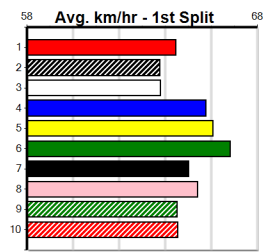

SPORTSBET GREEN TICKS

Distance: 400m, Race Type: Grade 5, Total Prizemoney: $2,925
1st: $1,950, 2nd: $600, 3rd: $300, 4th: $75

MYRNIONG STORM (6) has been placed in both runs here and he can light them up soon after box rise. LIGHTNING RANGE (7) has won three of five in brilliant style and he will get a nice cart across early on. COME AND SEE (4) continues to impress

Watchdog Tips: **6** **7** **4** **2** **Bet:** Box Quinella 4,6,7 ($10 for 333.33%)

1

BURN AROUND [5] Showing promise but this is harder, place best **$10.00**

BK Dog Dec-22 Sire: BERNARDO Dam: BLOW ME KISSES
Owner(s): MAKES ME HAPPY (SYN), T Deglaitis, T Deglaitis
Winning Distances: < 300m (0) 300 - 399m (1) 400 - 499m (2) 500 - 599m (0) 600 - 699m (0) > 700m (0)
Winning Weights: 30.5(1) 30.8(2)

1st	2nd	3rd	4th	5th	6th	7th	8th					
1st (3)	30.8	400	GEL	R2	27-Jul-24	23.00	22.66	3.25L BROWSER (23.22)	M/21	. . . . .	8.66	$4.20 M
5th (3)	30.3	400	GEL	R10	16-Aug-24	23.34	22.20	14.00 CAPTAIN ALICE (22.40)	M/25	. . . . .	8.55	$9.20 X67
6th (1)	29.7	390	BAL	R5	28-Aug-24	23.09	22.24	12.00 PAW TABITHA (22.25)	S/66	. . . . .	8.78	$3.10 7
3rd (5)	30.3	400	GEL	R10	20-Sep-24	23.11	22.35	4.75L GO ME GO (22.79)	M/33	. . . . .	8.66	$28.70 X67H
5th (7)	30.2	400	GEL	R5	27-Sep-24	23.05	22.22	11.00 GIACOMO (22.34)	S/65	. . . . .	8.71	$47.70 X67F
1st (1)	30.5	400	GEL	R10	11-Oct-24	23.02	22.58	0.75L MINI MILKY (23.07)	M/11	. . . . .	8.48	$6.40 X67
1st (6)	30.8	390	BAL	R11	14-Oct-24	22.32	22.18	0.75L TINKER LEE (22.36)	M/11	. . . . .	8.40	$6.00 T3-7

Last 3 wins NOT included above

Trainer: Troy Deglaitis (Moolap)

Box History

Bx	1st	2nd	3rd	4th	5th	6th	7th	8th
1	1							
2								
3	1				1			
4								
5			1					
6	1							
7					1			
8								

Prize Best	$4930.00
Starts	23.00(3)-27/7/24
Trk/Dts	7-3-0-1
APM	5-2-0-1 4198

2

BLACKPOOL VIPER [5] Never headed two runs back, must keep safe **$9.00**

BE Dog Jul-22 Sire: ASTON RUPEE Dam: LOCHINVAR ADORE
Owner(s): R Kenyon
Winning Distances: < 300m (0) 300 - 399m (1) 400 - 499m (4) 500 - 599m (0) 600 - 699m (0) > 700m (0)
Winning Weights: 32.2(1) 32.3(2) 32.4(1) 32.7(1)

1st	2nd	3rd	4th	5th	6th	7th	8th					
1st (1)	32.2	400	GEL	R12	20-Aug-24	22.58	22.49	3.00L BIG PISTOL (22.78)	Q/11	. . . . .	8.42	$2.30 5
2nd (5)	32.3	400	GEL	R4	30-Aug-24	22.86	22.46	6.00L ASTON WESTERN (22.46)	M/44	. . . . .	8.71	$4.30 5
4th (7)	32.8	450	BAL	R7	04-Sep-24	25.72	25.40	1.00L DUCHESS GEORGIA (25.65)	M/444	. . . . .	6.82	$7.00 5
6th (8)	32.6	425	BEN	R11	13-Sep-24	24.82	23.70	11.00 SHANLYN SCOUT (24.10)	M/556	. . . . .	6.72	$12.90 5
3rd (4)	32.3	400	GEL	R11	28-Sep-24	22.67	22.46	3.00L SUPER TONE (22.46)	M/44	. . . . .	8.47	$23.20 X45
2nd (8)	32.1	390	BAL	R5	02-Oct-24	22.25	21.95	2.50L TALCOTT BALE (22.09)	M/23	. . . . .	8.37	$26.60 X45
1st (3)	32.3	390	BAL	R3	09-Oct-24	22.06	22.06	4.25L ZERO KILLER (22.34)	Q/11	. . . . .	8.43	$7.00 RWH
7th (7)	32.3	390	BAL	R4	16-Oct-24	22.70	21.97	11.00 PAW TIKI (21.97)	M/77	. . . . .	8.69	$5.80 RWF

Last 3 wins NOT included above

Prize Best	$10605.00
Starts	22.58(1)-20/8/24
Trk/Dts	26-5-5-2
APM	15-4-2-2 6671

Trainer: Alexis Kenyon (Lara)