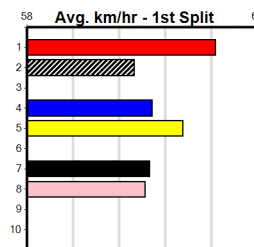

GRV DISTANCE RACING

Distance: 680m, Race Type: Grade 5, Total Prizemoney: $3,940
1st: $2,640, 2nd: $815, 3rd: $410, 4th: $75

SON OF CINDY (8) turned in a big performance to score here over 460m and he is suited to this distance range. ZIPPING GRANDE (2) was a strong 34.73 Meadows winner and she will appreciate the smaller line-up. RAYA STAR (1) has claims

Watchdog Tips: **8** **2** **1** **4** **Bet:** **Win 8**

1

RAYA STAR [5] **Drawn to be prominent throughout, threat** **$4.60**

BK Bitch Nov-21 Sire: AUSSIE INFRARED Dam: START A RIOT Trainer: Lisa Hellmuth (Pearcedale)

Owner(s): L Hellmuth
Winning Distances: < 300m (0) 300 - 399m (0) 400 - 499m (1) 500 - 599m (3) 600 - 699m (3) > 700m (0)

Winning Weights: 27.4(3) 27.5(2) 27.6(1) 28.1(1)

Pl	Run	Wt	Sex	Age	Date	Time	Margin	1st/2nd (Time)	PIR	Checked	Comment	WR	Split 1	S/P	Grade	
4th	(2)	27.6	650	SHP	R9	19-Aug-24	37.35	37.04	4.50L	KRAKEN CHIEF (37.04)	M/2444	.	.	.	17.32	$18.40 S
1st	(4)	27.5	640	SLE	R8	01-Sep-24	36.97	36.97	3.25L	SON OF GHOST (37.18)	M/2211	.	.	.	6.09	$3.60 5
4th	(7)	27.3	680	GEL	R6	13-Sep-24	39.75	39.11	9.50L	ETHANOL VOLUME (39.11)	S/7664	.	.	.	18.91	$21.10 S
5th	(4)	27.3	640	SLE	R6	22-Sep-24	36.95	36.28	10.00	ETHANOL VOLUME (36.28)	M/1345	.	.	.	6.05	$17.40 S
3rd	(2)	27.1	660	BEN	R4	27-Sep-24	38.36	37.61	11.00	ETHANOL WATER (37.61)	M/2233	.	.	.	4.27	$13.40 S
3rd	(7)	27.5	660	BEN	R8	04-Oct-24	38.37	37.63	7.00L	ETHANOL VOLUME (37.91)	M/1223	.	.	.	4.11	$14.00 X45H
4th	(4)	27.4	660	BEN	R8	11-Oct-24	38.25	37.40	13.00	ETHANOL VOLUME (37.40)	M/2455	.	.	.	4.24	$55.40 X45F
3rd	(4)	27.6	600	MEA	R6	19-Oct-24	35.12	34.38	4.25L	MISTER EASY (34.83)	M/6554	.	.	.	9.44	$3.60 5

Last 3 wins NOT included above

1st	(4)	27.4	525	MEA	R12	11-May-24	30.45	29.86	2.75L	BUN TORNADO (30.64)	M/3333	.	.	.	5.24	$4.70 5
1st	(4)	27.4	660	BAL	R6	17-Jul-24	38.32	38.22	2.00L	PAYBACK (38.45)	M/1112	.	.	.	12.80	$6.50 RWH
1st	(2)	27.5	650	WBL	R8	08-Aug-24	37.50	37.50	3.00L	OSANNA BALE (37.70)	Q/211	.	.	.	17.44	$3.80 S

Box History

Bx	1st	2nd	3rd	4th	5th	6th	7th	8th
1	2	1						
2	1	1	1	2				
3		1					1	
4	3		1	1	1			1
5		1						1
6		2						
7	1		1	1	1	1		1
8			1	1	1	2		

Prize Best Starts Trk/Dts APM: $39130.00, 39.75(7)-13/9/24, 31-7-5-5, 1-0-0-0, 16918