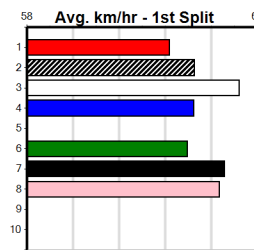

GEELONG DERBY HT3

Distance: 460m, Race Type: S/E Heat, Total Prizemoney: $3,360
1st: $2,250, 2nd: $690, 3rd: $345, 4th: $75

DESCRIPTION (3) is one of the best beginners in the State and he should turn for home with a nice break. SET TO SIZZLE (1) has won three of four here in brilliant style and he is drawn to get every chance. PAW KRAMER (8) will get plenty of room early

Watchdog Tips: **3** **1** **8** **7** **Bet:** Box Quinella 1,3,8 ($10 for 333.33%)

1

SET TO SIZZLE [5] **Great record here, can carve out time, danger** **$2.80**

WBE Dog Dec-22 **Sire: FERNANDO BALE** **Dam: MEPUNGA FREDA** **Trainer: Jeffrey Britton (Anakie)**

Owner(s): KRAMERICA (SYN), G Farrugia, W Gallagher

Winning Distances: < 300m (0) 300 - 399m (0) 400 - 499m (3) 500 - 599m (1) 600 - 699m (0) > 700m (0)

Winning Weights: 31.8(1) 31.9(2) 32.0(1)

Box	1st	2nd	3rd	4th	5th	6th	7th	8th
1								
2		1						
3				1	1			
4	1							
5	1					1		
6	1							
7					1	1		
8	1		1	2	1			

Prize Best Starts Trk/Dts APM $8930.00 25.58(5)-28/9/24 14-4-1-1 4-3-0-0 8345

Last 3 wins NOT included above

2

ASTON RECORD [5] **Showing promise but pace in 3 is a worry, risky** **$10.00**

BK Dog Jun-22 **Sire: ASTON RUPEE** **Dam: ASTON OPAL** **Trainer: Benjamin Magri (Avalon)**

Owner(s): R Borda

Winning Distances: < 300m (0) 300 - 399m (0) 400 - 499m (3) 500 - 599m (0) 600 - 699m (0) > 700m (0)

Winning Weights: 33.3(1) 33.6(1) 33.9(1)

Box	1st	2nd	3rd	4th	5th	6th	7th	8th
1			1		1			
2	1							
3			1					1
4	1	1				1		
5	1							1
6					1			
7			1	1				
8								

Prize Best Starts Trk/Dts APM $6505.00 25.78(5)-10/9/24 13-3-1-3 1-1-0-0 4261

Last 3 wins NOT included above

3

DESCRIPTION [3] **Faultless early, has the class edge, yes** **$2.90**

BK Dog May-22 **Sire: ASTON DEE BEE** **Dam: APPOINTED** **Trainer: Rebecca Gibbons (Avalon)**

Owner(s): A Tullio

Winning Distances: < 300m (0) 300 - 399m (3) 400 - 499m (12) 500 - 599m (1) 600 - 699m (0) > 700m (0)

Winning Weights: 33.3(1) 33.5(1) 33.9(4) 34.0(2) 34.1(1) 34.3(2) 34.5(1) 34.7(1) 34.8(1) 34.9(1) 35.2(1)

Box	1st	2nd	3rd	4th	5th	6th	7th	8th
1		2						
2	2	1	1		1	1		
3	2		1			1		
4	1	2	1	1	1			
5	5			1				
6	2	4				1		2
7	2			1		1	1	
8	2	2	1					

Prize Best Starts Trk/Dts APM $74135.00 25.90(6)-11/10/24 43-16-11-4 6-1-2-1 31542

Last 3 wins NOT included above

4

VISTA YTTRIUM [6] **Down on confidence, can miss away, tested** **$26.00**

BK Dog Oct-22 **Sire: ASTON RUPEE** **Dam: GYPSY VISTA** **Trainer: Thomas Dailly (Anakie)**

Owner(s): G Dailly

Winning Distances: < 300m (0) 300 - 399m (0) 400 - 499m (0) 500 - 599m (2) 600 - 699m (0) > 700m (0)

Winning Weights: 35.5(1) 35.6(1)

Box	1st	2nd	3rd	4th	5th	6th	7th	8th
1		1						
2					1	1		
3	1	1						
4		1	1					
5		2						1
6								
7	1			1	1			
8								

Prize Best Starts Trk/Dts APM $17065.00 FSH 14-2-5-1 0-0-0-0 10153

Last 3 wins NOT included above

5

*** VACANT BOX ***

Owner(s): **Sire: Dam:** **Trainer:**

Winning Distances: < 300m (0) 300 - 399m (0) 400 - 499m (0) 500 - 599m (0) 600 - 699m (0) > 700m (0)

Winning Weights: **Box History**