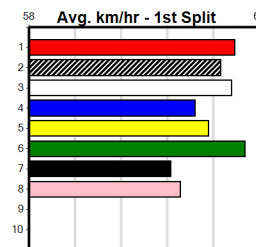

DREAMCHASERS - TICKETS ON SALE NOW

Distance: 400m, Race Type: Mixed 3/4, Total Prizemoney: $3,360
1st: $2,250, 2nd: $690, 3rd: $345, 4th: $75

GUNAI WIZARD (3) owns a breathtaking 22.23 PB here and he should find the top soon after box rise. PAW NICHOLLS (2) has a great record here to date and he will get the gun run throughout. ROCK IT QUEEN (1) is racing with confidence

Watchdog Tips:	3	2	1	5	Bet:	Win 3

1	ROCK IT QUEEN (NSW)[4] Racing with confidence, early speed, threat $6.00 BK Bitch Nov-22 Sire: ASTON RUPEE Dam: QUEEN OF ZIEMS Owner(s): E Burrett Winning Distances: < 300m (1) 300 - 399m (2) 400 - 499m (2) 500 - 599m (1) 600 - 699m (0) > 700m (0) Winning Weights: 28.9(1) 29.0(1) 29.1(1) 29.3(2) 29.8(1) <table border="1"> <tr><th>Bx</th><th>1st</th><th>2nd</th><th>3rd</th><th>4th</th><th>5th</th><th>6th</th><th>7th</th><th>8th</th></tr> <tr><td>1</td><td>1</td><td></td><td></td><td></td><td>1</td><td></td><td></td><td></td></tr> <tr><td>2</td><td>1</td><td></td><td></td><td></td><td></td><td></td><td></td><td></td></tr> <tr><td>3</td><td>1</td><td>1</td><td></td><td></td><td></td><td>1</td><td>1</td><td></td></tr> <tr><td>4</td><td>1</td><td></td><td></td><td></td><td></td><td></td><td></td><td></td></tr> <tr><td>5</td><td></td><td></td><td></td><td></td><td>1</td><td></td><td></td><td></td></tr> <tr><td>6</td><td>2</td><td>1</td><td></td><td></td><td></td><td></td><td></td><td></td></tr> <tr><td>7</td><td></td><td></td><td></td><td></td><td></td><td>1</td><td></td><td></td></tr> <tr><td>8</td><td></td><td>1</td><td>2</td><td></td><td></td><td></td><td></td><td></td></tr> </table> Prize Best Starts Trk/Dts APM $11925.00 22.76(3)-7/10/24 16-6-3-2 1-1-0-0 6901

2	PAW NICHOLLS (NSW)[3] Great record here, can find the rail early, danger $4.80 WRF Dog Aug-22 Sire: NEED MY MONEYNOW Dam: FORTUNA BALE Owner(s): B Wheeler Winning Distances: < 300m (0) 300 - 399m (0) 400 - 499m (5) 500 - 599m (0) 600 - 699m (0) > 700m (0) Winning Weights: 32.0(1) 32.5(1) 32.6(2) 33.0(1) <table border="1"> <tr><th>Bx</th><th>1st</th><th>2nd</th><th>3rd</th><th>4th</th><th>5th</th><th>6th</th><th>7th</th><th>8th</th></tr> <tr><td>1</td><td>1</td><td></td><td></td><td></td><td>1</td><td></td><td></td><td></td></tr> <tr><td>2</td><td>1</td><td>1</td><td></td><td></td><td></td><td>1</td><td></td><td></td></tr> <tr><td>3</td><td>1</td><td>1</td><td></td><td></td><td></td><td></td><td></td><td>3</td></tr> <tr><td>4</td><td>1</td><td>1</td><td>1</td><td>1</td><td></td><td></td><td>1</td><td></td></tr> <tr><td>5</td><td></td><td>1</td><td></td><td></td><td></td><td></td><td></td><td>1</td></tr> <tr><td>6</td><td>1</td><td></td><td></td><td>1</td><td></td><td></td><td></td><td></td></tr> <tr><td>7</td><td></td><td>2</td><td></td><td></td><td></td><td></td><td></td><td></td></tr> <tr><td>8</td><td></td><td></td><td></td><td></td><td></td><td></td><td></td><td></td></tr> </table> Prize Best Starts Trk/Dts APM $11250.00 22.58(1)-30/8/24 21-5-6-0 9-3-3-0 7121

3	GUNAI WIZARD [3] Scorching 22.23 PB here, class edge, yes $2.20 BD Dog Oct-21 Sire: ASTON DEE BEE Dam: GUNAI GOSSIP Owner(s): J Martin Winning Distances: < 300m (0) 300 - 399m (2) 400 - 499m (9) 500 - 599m (0) 600 - 699m (0) > 700m (0) Winning Weights: 33.8(1) 34.2(1) 34.5(2) 34.7(1) 34.9(1) 35.3(2) 35.6(1) 35.9(1) 36.0(1) <table border="1"> <tr><th>Bx</th><th>1st</th><th>2nd</th><th>3rd</th><th>4th</th><th>5th</th><th>6th</th><th>7th</th><th>8th</th></tr> <tr><td>1</td><td>1</td><td>1</td><td>1</td><td>1</td><td></td><td></td><td></td><td></td></tr> <tr><td>2</td><td>2</td><td>2</td><td>1</td><td></td><td></td><td></td><td></td><td>1</td></tr> <tr><td>3</td><td>1</td><td>1</td><td>1</td><td></td><td></td><td></td><td></td><td></td></tr> <tr><td>4</td><td></td><td>1</td><td>1</td><td></td><td></td><td></td><td></td><td></td></tr> <tr><td>5</td><td>1</td><td>1</td><td>1</td><td></td><td></td><td></td><td></td><td>1</td></tr> <tr><td>6</td><td>1</td><td>1</td><td>1</td><td>1</td><td></td><td></td><td></td><td>1</td></tr> <tr><td>7</td><td>3</td><td>1</td><td>1</td><td></td><td></td><td></td><td></td><td>2</td></tr> <tr><td>8</td><td>2</td><td>2</td><td>1</td><td>1</td><td></td><td></td><td></td><td>1</td></tr> </table> Prize Best Starts Trk/Dts APM $36987.50 22.23(2)-12/1/24 38-11-10-6 8-4-1-2 10395

4	WATERLOO BOY [4] Runs into a couple of handy ones, outclassed $26.00 WF Dog Jun-21 Sire: FERNANDO BALE Dam: CLASSY BLAZE Owner(s): E Korbut Winning Distances: < 300m (0) 300 - 399m (5) 400 - 499m (7) 500 - 599m (0) 600 - 699m (0) > 700m (0) Winning Weights: 31.1(1) 31.3(2) 31.4(2) 31.5(1) 31.6(2) 31.7(1) 32.0(1) 32.2(1) 33.3(1) <table border="1"> <tr><th>Bx</th><th>1st</th><th>2nd</th><th>3rd</th><th>4th</th><th>5th</th><th>6th</th><th>7th</th><th>8th</th></tr> <tr><td>1</td><td>1</td><td>1</td><td>1</td><td>1</td><td>3</td><td></td><td></td><td></td></tr> <tr><td>2</td><td>3</td><td>1</td><td>3</td><td>2</td><td></td><td>1</td><td></td><td>1</td></tr> <tr><td>3</td><td>1</td><td>2</td><td>2</td><td>1</td><td></td><td></td><td></td><td>1</td></tr> <tr><td>4</td><td></td><td></td><td></td><td></td><td>1</td><td>1</td><td>1</td><td>2</td></tr> <tr><td>5</td><td>3</td><td>1</td><td>2</td><td></td><td></td><td></td><td></td><td>1</td></tr> <tr><td>6</td><td>2</td><td></td><td></td><td>1</td><td>1</td><td>1</td><td>3</td><td>1</td></tr> <tr><td>7</td><td>2</td><td>2</td><td>1</td><td>1</td><td>1</td><td></td><td>1</td><td>1</td></tr> <tr><td>8</td><td>2</td><td>1</td><td>2</td><td>1</td><td>1</td><td></td><td></td><td>1</td></tr> </table> Prize Best Starts Trk/Dts APM $20275.00 22.81(5)-18/10/24 64-12-7-11 17-6-0-5 5798

5	WHY I'M BROKE [4] Solid muster, can stay wide, may be value $14.00 BK Dog Feb-22 Sire: FERNANDO BALE Dam: TIME TO TALK Owner(s): A Galea Winning Distances: < 300m (0) 300 - 399m (5) 400 - 499m (3) 500 - 599m (0) 600 - 699m (0) > 700m (0) Winning Weights: 36.2(1) 36.4(1) 36.5(1) 36.7(1) 36.8(1) 36.9(1) 37.0(1) 37.1(1) <table border="1"> <tr><th>Bx</th><th>1st</th><th>2nd</th><th>3rd</th><th>4th</th><th>5th</th><th>6th</th><th>7th</th><th>8th</th></tr> <tr><td>1</td><td>1</td><td></td><td></td><td></td><td></td><td></td><td></td><td></td></tr> <tr><td>2</td><td>1</td><td></td><td></td><td>2</td><td></td><td>1</td><td></td><td></td></tr> <tr><td>3</td><td>1</td><td>1</td><td>2</td><td></td><td>1</td><td></td><td>2</td><td></td></tr> <tr><td>4</td><td>1</td><td>1</td><td></td><td></td><td>1</td><td></td><td></td><td></td></tr> <tr><td>5</td><td></td><td></td><td>1</td><td></td><td>2</td><td></td><td></td><td></td></tr> <tr><td>6</td><td>2</td><td></td><td>1</td><td>2</td><td></td><td></td><td></td><td></td></tr> <tr><td>7</td><td>1</td><td></td><td></td><td>3</td><td>1</td><td>1</td><td></td><td>2</td></tr> <tr><td>8</td><td>1</td><td></td><td>2</td><td></td><td></td><td></td><td></td><td></td></tr> </table> Prize Best Starts Trk/Dts APM $19080.00 22.55(6)-28/6/24 34-8-2-6 8-2-0-0 8274