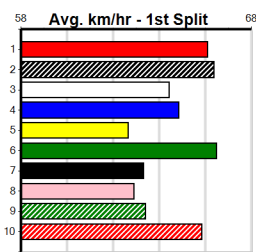

SPORTSBET FINAL (1-4 WINS)

Distance: 460m, Race Type: Restricted Win Final, Total Prizemoney: $3,360
1st: $2,250, 2nd: $690, 3rd: $345, 4th: $75

HIGHLY ABRASIVE (1) is a nice prospect and he is drawn to atone for his luckless heat run.
MEPUNGA ROCKY (6) has a nice turn of foot and he just needs a little room soon after box rise.
PAW GRADY (8) will be charging at the business end

Watchdog Tips: 1 6 8 4 Bet: Win 1

HIGHLY ABRASIVE [6] **Better for the run here last week, go close** **$1.90**

BK Dog Feb-23 Sire: BEAST UNLEASHED Dam: MADE ME BLIND Trainer: John Paraskevas (Pearcedale)

Owner(s): SPARKLE AND FADE (SYN), J Paraskevas, A Paraskevas
Winning Distances: < 300m (0) 300 - 399m (0) 400 - 499m (2) 500 - 599m (0) 600 - 699m (0) > 700m (0)
Winning Weights: 33.4(1) 33.5(1)

Run	Dist	Wgt	Track	Date	Time	Margin	1st/2nd (Time)	PIR	Checked	Comment	W/R	Split 1	S/P	Grade
1st (2)	33.5	460	WGL	R1	01-Oct-24	25.70	25.54	16.00	BEST FOR LAST (26.75)	M/111	SW	6.36	$1.50	MH
1st (7)	33.4	460	WGL	R3	08-Oct-24	25.73	25.73	4.25L	INVICTUS BLUE (26.02)	M/111	SW	6.48	$2.10	MF
2nd (4)	34.0	460	GEL	R2	18-Oct-24	26.19	26.00	0.25L	PAW GRADY (26.18)	M/331		6.72	$1.60	RWH

Last 3 wins NOT included above

Box History

Bx	1st	2nd	3rd	4th	5th	6th	7th	8th
1								
2	1							
3								
4		1						
5								
6								
7	1							
8								

Prize Best Starts Trk/Dts APM

FROG MARCH [4] **Never headed last week, this is harder, risky** **$10.00**

BD Dog Mar-22 Sire: ASTON DEE BEE Dam: FUGACIOUS Trainer: Susan Dalton (Coldstream)

Owner(s): J Guy
Winning Distances: < 300m (0) 300 - 399m (2) 400 - 499m (3) 500 - 599m (0) 600 - 699m (0) > 700m (0)
Winning Weights: 34.9(1) 35.1(2) 35.2(1) 35.3(1)

Run	Dist	Wgt	Track	Date	Time	Margin	1st/2nd (Time)	PIR	Checked	Comment	W/R	Split 1	S/P	Grade
2nd (7)	35.4	350	HVL	R3	28-Jul-24	19.55	19.29	2.50L	LUXFORD (19.38)	M/2		6.59	$2.70	X67
5th (4)	35.0	350	HVL	R3	11-Aug-24	19.81	19.01	4.25L	SUN IN CUBA (19.52)	M/8		6.92	$1.60	X67H
2nd (5)	35.0	350	HVL	R4	18-Aug-24	19.66	19.07	1.25L	SUN IN CUBA (19.58)	M/1		6.58	$3.30	X67F
1st (2)	34.9	435	SLE	R9	01-Sep-24	24.45	24.45	5.00L	CHECK IT OUT (24.79)	M/111	SW	5.28	$2.10	X67
5th (1)	35.1	400	WGL	R11	13-Sep-24	23.28	22.67	9.00L	SHARNI'S SECRET (22.67)	M/57		8.49	$1.60	RW
1st (6)	35.2	450	SHP	R8	30-Sep-24	25.47	25.20	1.5L	MR. FERGUSON (25.56)	Q/111	SW	6.56	$5.80	RWH
5th (1)	35.4	525	MEA	R5	12-Oct-24	31.30	29.95	15.00L	FLAMING WHEELS (30.26)	M/4445		5.13	$20.40	SSF
1st (3)	35.1	460	GEL	R3	18-Oct-24	26.21	26.00	1.5L	PAW MANTRA (26.30)	M/111		6.64	$7.20	RWH

Last 3 wins NOT included above

Box History

Bx	1st	2nd	3rd	4th	5th	6th	7th	8th
1	1							
2	1	1			2			
3	1							
4								
5		1	1				1	
6	1	1						
7	1							
8	1							1

Prize Best Starts Trk/Dts APM