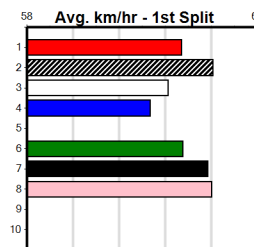

GEELONG DERBY HT1

Distance: 460m, Race Type: S/E Heat, Total Prizemoney: $3,360
1st: $2,250, 2nd: $690, 3rd: $345, 4th: $75

BORACAY STORM (8) captured the G2 Bendigo Cup recently and he looks suited in this event.
SEAGULL ROCK (2) was never headed at Bendigo two runs back and he will keep the pressure on
throughout. PAW UTILITY (3) can run a cheeky race

Watchdog Tips:	8	2	3	6	Bet:	Trifecta 8/2,3,6/1,2,3,6 ($10 - 111.11%)

1	CROCODILE ROLL [5]	Continues to improve, toughest test, place					$10.00			
	F Dog	Dec-22	Sire: ASTON RUPEE	Dam: MARGIE IRENE	Trainer: Matthew Marshall (Darley)					
	Owner(s): M Marshall	Winning Distances: < 300m (0) 300 - 399m (2) 400 - 499m (1) 500 - 599m (1) 600 - 699m (0) > 700m (0)								
	Winning Weights: 30.9(1) 32.0(2) 32.4(1)	Box History								
	6th (7) 31.2 350 HVL R1 04-Aug-24 19.92 18.94 4.25L POINT THE FINGER (19.63) S/6 . . . . . 6.76 $5.90 MF	Bx	1st	2nd	3rd	4th	5th	6th	7th	8th
	5th (5) 30.6 400 GEL R9 13-Aug-24 23.18 22.63 8.00L STIPULATED (22.63) M/46 . . . . . 8.58 $7.00 7	1	1							
	7th (5) 31.0 300 HVL R3 25-Aug-24 17.20 16.50 7.50L LETHAL TRIX (16.69) M/3 . . . . . 4.07 $19.60 X67	2	1							
	4th (8) 30.9 450 SHP R7 02-Sep-24 25.92 24.79 14.00 JOEY THE JET (25.01) S/754 . . . . . 6.96 $48.00 X67	3	1		1					
	1st (1) 32.4 390 BAL R11 30-Sep-24 22.72 22.39 1.5L DEMONIC SPIRIT (22.81) Q/21 . . . . . 8.57 $1.80 T3-7	4								
	2nd (8) 32.3 450 BAL R13 07-Oct-24 26.27 25.98 4.25L FAST LEGS (25.98) M/445 . . . . . 6.73 $9.60 T3-RW	5					1			1
1st (6) 32.0 450 SHP R5 12-Oct-24 25.15 25.15 3.5L DROP OF INK (25.38) Q/111 . . . . . 6.61 $9.50 RW	6	1								
1st (3) 32.0 525 MEA R5 19-Oct-24 30.01 29.71 8.50L TWILIGHT JET (30.60) M/1111 . . . . . SW . 5.15 $12.30 5	7									
	8		1		1					
1st (2) 30.9 350 HVL R2 28-Jul-24 19.81 19.29 1.75L POINT THE FINGER (19.93) M/5 . . . . . 6.68 $7.90 MH	Prize	$10550.00								
	Best	FSTD								
	Starts	10-4-1-0								
	Trk/Dts	0-0-0-0								
	APM	9333								

2	SEAGULL ROCK [5]	Slashing 23.70 Bendigo winner, main danger					$4.60			
	BK Dog	Apr-22	Sire: BERNARDO	Dam: SHORE'S GIRL	Trainer: Rebecca Gibbons (Avalon)					
	Owner(s): T Sinnott	Winning Distances: < 300m (0) 300 - 399m (0) 400 - 499m (6) 500 - 599m (0) 600 - 699m (0) > 700m (0)								
	Winning Weights: 31.6(1) 31.7(1) 31.8(1) 32.0(1) 32.1(1) 32.5(1)	Box History								
	2nd (1) 32.0 350 HVL R6 28-Jul-24 19.36 19.29 1.00L ZIPPING GRYLLIS (19.29) M/6 . . . . . 6.64 $4.40 X45	Bx	1st	2nd	3rd	4th	5th	6th	7th	8th
	2nd (4) 32.2 350 HVL R8 04-Aug-24 19.22 18.94 0.50L ZIPPING GRYLLIS (19.19) S/4 . . . . . 6.63 $5.90 SH	1		3		2				
	7th (4) 32.4 350 HVL R10 11-Aug-24 19.35 19.01 5.00L ZIPPING GRYLLIS (19.01) M/7 . . . . . 6.71 $21.10 SF	2	2				1			
	4th (8) 32.4 435 SLE R5 18-Aug-24 24.66 24.18 4.50L WINKING WILLIE (24.36) S/634 . . . . . 5.44 $2.20 X45	3		1						
	2nd (6) 32.5 350 HVL R7 25-Aug-24 19.09 18.71 0.75L BLUE BLOOD (19.05) M/2 . . . . . 6.45 $1.40 5	4	2	1			1			2
	2nd (6) 32.5 350 HVL R4 01-Sep-24 18.98 18.88 0.75L MILE A MINUTE (18.94) M/2 . . . . . SW . 6.51 $6.40 SH	5					1		1	
1st (6) 31.7 425 BEN R7 13-Sep-24 23.70 23.70 4.25L AT MY COMMAND (23.99) Q/111 . . . . . 6.47 $3.10 X34	6	1	3	1						
4th (1) 31.6 525 WAG R7 20-Sep-24 30.70 30.02 8.00L TOTAL FAITH (30.15) M/211 . . . . . 5.31 $2.30 NG	7									
	8	1			1					
1st (2) 31.8 450 WBL R4 13-Jun-24 25.24 25.20 3.00L PAW BRADLEY (25.45) M/211 . . . . . 6.68 $2.50 X67	Prize	$21735.00								
1st (8) 32.1 425 BEN R4 21-Jun-24 23.73 23.62 11.00 IDAHO EVIE (24.48) M/211 . . . . . SW . 6.60 $1.70 5	Best	26.33(6)-1/12/23								
1st (4) 32.5 425 BEN R6 30-Jun-24 23.71 23.61 2.00L MOCK FISH (23.85) M/221 . . . . . SW . 6.42 $4.10 SH	Starts	24-6-8-1								
	Trk/Dts	1-0-1-0								
	APM	10802