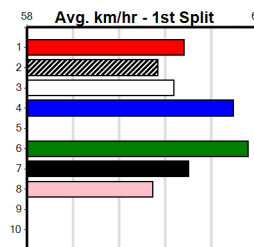

GEELONG DERBY HT2

Distance: 460m, Race Type: S/E Heat, Total Prizemoney: $3,360
1st: $2,250, 2nd: $690, 3rd: $345, 4th: $75

JOEY THE JET (2) is a genuine star on the rise and he is expected to light up the clock tonight.
MOCK FISH (7) has recorded some scorching wins of late and he will pressure the two throughout.
HOLDEN BALE (3) can run a cheeky race

Watchdog Tips: **2** **7** **3** **6** **Bet:** Trifecta 2/3,6,7/1,3,6,7 ($10 - 111.11%)

Form Box	Wgt	Dist	Track	Date	Time	BON	Margin	1st/2nd (Time)	PIR	Checked	Comment	WR	Split 1	S/P	Grade	
1	NACHO PROBLEM [5] Rise in class but has some talent, place claims $21.00															
	RF Dog May-22 Sire: FLYING RICCIARDO Dam: I'M POPPY Trainer: Danielle Smith (Lara)															
	Owner(s): Smith Racing (SYN), D Smith, J Smith															
	Winning Distances: < 300m (0) 300 - 399m (0) 400 - 499m (4) 500 - 599m (0) 600 - 699m (0) > 700m (0)															
	Winning Weights: 31.1(1) 31.3(1) 31.7(2)															
	5th (4)	31.6	450	BAL	R9	28-Aug-24	25.73	25.32	3.75L KRAKEN WHISKY (25.47)	S/555	.	.	.	6.80	$21.50	5H
	3rd (4)	31.4	450	BAL	R6	04-Sep-24	25.75	25.40	2.75L WAR TIME NOVELTY (25.58)	M/333	.	.	.	6.74	$3.70	5
	7th (7)	31.8	460	WGL	R6	13-Sep-24	26.40	25.54	11.00 BAGMAN (25.66)	M/887	.	.	.	6.74	$31.50	5H
	5th (5)	31.9	435	SLE	R11	22-Sep-24	24.89	24.32	8.50L DR. QUEENIE (24.32)	M/555	.	.	.	5.40	$17.20	5
	5th (8)	31.8	400	GEL	R12	27-Sep-24	22.84	22.22	4.50L PARIS BALE (22.53)	S/55	.	.	.	8.55	$6.70	5
5th (6)	31.9	450	BAL	R7	30-Sep-24	25.76	25.48	4.00L THANK YOU TOMMY (25.48)	M/664	.	SW	.	6.84	$3.90	T3-5	
1st (4)	31.7	410	HOR	R4	08-Oct-24	23.46	23.26	2.00L NO RESTRICTIONS (23.60)	M/32	.	.	.	10.35	$9.50	5H	
7th (7)	32.0	410	HOR	R11	15-Oct-24	23.52	22.86	9.50L CHEAP RED WINE (22.86)	S/77	.	.	.	10.61	$19.10	5F	
Last 3 wins NOT included above																
1st (3)	31.1	425	BEN	R2	12-Jul-24	24.33	23.86	0.75L MEPUNGA ROCKY (24.37)	M/321	.	.	.	6.68	$5.40	MH	
1st (7)	31.7	460	GEL	R3	26-Jul-24	26.13	25.91	1.75L PAW WHISTLER (26.24)	M/211	.	.	.	6.64	$4.10	X67H	
1st (2)	31.3	450	WBL	R4	08-Aug-24	25.39	25.35	2.25L HOT SAKI (25.55)	Q/111	.	.	.	6.67	$1.70	X67H	
2	JOEY THE JET [5] Star on the rise, keep an eye on the clock $1.60															
	BK Dog Dec-22 Sire: FERAL FRANKY Dam: PAUA OF JANIE Trainer: Jason Thompson (Pearcedale)															
	Owner(s): D Jones															
	Winning Distances: < 300m (0) 300 - 399m (0) 400 - 499m (5) 500 - 599m (0) 600 - 699m (0) > 700m (0)															
	Winning Weights: 34.1(1) 34.2(1) 34.3(3)															
	1st (1)	34.1	440	GBN	R4	26-Jul-24	24.61	24.61	3.75L PROMISES THREE (24.88)	1111	1111	.	.	5.59	$1.25	MH
	1st (2)	34.3	440	GBN	R8	02-Aug-24	24.30	24.30	11.00 HAPPY BANDIT (25.06)	1111	1111	.	.	5.62	$1.75	MF
	1st (5)	34.2	450	SHP	R7	02-Sep-24	25.01	24.79	7.50L BLACK SERIES (25.52)	M/111	.	SW	.	6.60	$1.04	X67
	1st (6)	34.3	450	SHP	R9	09-Sep-24	25.01	25.01	0.50L GREYSYND SAMMY (25.04)	M/111	.	.	.	6.59	$1.04	RWH
	1st (4)	34.3	450	BAL	R8	16-Oct-24	25.02	25.02	3.75L BORACAY STORM (25.27)	Q/111	.	SW	.	6.50	$2.40	X45
Last 3 wins NOT included above																
3	HOLDEN BALE (NSW)[5] No luck of late, can make amends, big threat $10.00															
	RF Dog May-22 Sire: CHRISTO BALE Dam: HAE ALLEN Trainer: Rebecca Gibbons (Avalon)															
	Owner(s): B Wheeler															
	Winning Distances: < 300m (0) 300 - 399m (0) 400 - 499m (1) 500 - 599m (5) 600 - 699m (0) > 700m (0)															
	Winning Weights: 32.6(4) 32.9(1) 33.0(1)															
	6th (3)	33.4	350	HVL	R2	01-Sep-24	19.25	18.88	5.50L ZIPPING GRYLLIS (18.88)	M/6	.	.	.	6.66	$63.80	SH
	1st (7)	32.6	525	MEA	R12	07-Sep-24	29.99	29.55	0.50L PAW XANDER (30.01)	M/4322	.	.	.	5.21	$3.50	5
	2nd (1)	32.2	525	MEA	R5	14-Sep-24	30.10	29.70	1.00L CRUISING DEBBIE (30.03)	M/3222	.	.	.	5.17	$3.20	X45
	2nd (7)	32.6	525	WAG	R8	20-Sep-24	30.10	30.02	1.00L FOLLOW THE BAND (30.02)	.	.	.	.	5.35	$3.00	NG
	4th (8)	32.5	525	WAG	R9	27-Sep-24	30.53	30.28	3.5L FOLLOW THE BAND (30.28)	.	.	.	.	5.47	$3.60	NG
3rd (8)	32.9	425	BEN	R10	05-Oct-24	23.96	23.52	6.50L ASTON FANTASTIC (23.52)	M/765	.	.	.	6.76	$15.30	SH	
7th (6)	32.8	515	SAN	R10	10-Oct-24	30.10	29.13	11.00 COLAC KID (29.34)	S/6777	.	.	.	5.29	$3.50	5	
6th (3)	32.8	515	SAN	R6	17-Oct-24	30.26	29.22	15.00 SMOOTH PLANE (29.24)	M/7667	.	.	.	5.23	$9.00	SH	
Last 3 wins NOT included above																
1st (3)	32.9	525	MEA	R3	08-Jun-24	30.12	29.80	3.5L JENNY BALE (30.36)	M/1111	.	SW	.	5.17	$1.70	X67F	
1st (2)	32.6	500	BEN	R6	21-Jun-24	27.95	27.95	9.00L RENEGADE RUSLIE (28.56)	M/111	.	SW	.	6.53	$1.20	RWH