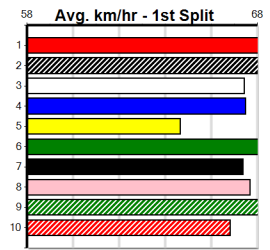

ARNOLD THOMAS & BECKER CANNONBALL

Distance: 400m, Race Type: S/E Final, Total Prizemoney: $14,575
1st: $10,000, 2nd: $3,000, 3rd: $1,500, 4th: $75

ASTON FANTASTIC (2) is one of the best provincial speedsters in the land and he can assume control soon after box rise. LEO BALE (8) is airborne at present and he is ideally drawn out wide, while SHEEZEL (1) can come out running

Watchdog Tips: 2 8 1 5 **Bet:** Win 2

1 SHEEZEL (QLD)[4] **Ultra consistent, pace to burn, can threaten** **$7.50**
BKW Dog Mar-22 Sire: BEAST UNLEASHED Dam: ISLA'S STYLE Trainer: Mario Briganti (Pearcedale)
Owner(s): B Kliese
Winning Distances: < 300m (0) 300 - 399m (9) 400 - 499m (5) 500 - 599m (0) 600 - 699m (0) > 700m (0)
Winning Weights: 35.2(1) 35.4(2) 35.6(3) 35.7(1) 35.8(2) 35.9(1) 36.6(1) 36.7(1) 36.8(1) 37.1(1)
8th (3) 36.0 350 MBR R10 24-Aug-24 19.55 19.17 5.50L MILE A MINUTE (19.17) 0 VNAI 7.18 $34.00 O
3rd (6) 36.1 350 HVL R6 01-Sep-24 18.97 18.88 1.25L SPOT FOX (18.90) M/2 . . . 6.52 $10.10 SH
1st (8) 36.6 400 WGL R12 10-Sep-24 22.52 22.52 4.00L CHALUPA BATMAN (22.78) M/11 . . . 8.19 $1.50 5H
1st (7) 36.7 400 WGL R4 17-Sep-24 22.38 22.38 2.00L FOR PETE'S SAKE (22.51) M/11 . SW W 8.18 $2.10 5F
1st (1) 36.8 350 HVL R8 22-Sep-24 18.92 18.92 4.25L PACKHAM PRINCE (19.22) Q/1 . . . 6.44 $1.30 X45
2nd (6) 37.2 425 BEN R10 05-Oct-24 23.79 23.52 4.00L ASTON FANTASTIC (23.52) M/222 . . . 6.52 $6.10 SH
3rd (4) 37.5 400 GEL R11 11-Oct-24 22.90 22.58 4.75L RIENTO (22.58) M/35 . . . 8.43 $2.40 X45
1st (4) 37.1 400 GEL R5 18-Oct-24 22.53 22.40 6.00L POWER OUT (22.94) M/11 . . W 8.38 $2.60 SH
Last 3 wins NOT included above
1st (6) 35.8 366 CAP R6 07-Jul-24 19.96 19.60 2.25L SWIFT BILL (20.12) 12 12 . $4.00 X45
1st (6) 35.9 366 CAP R7 21-Jul-24 19.74 19.70 2.50L OUTBACK GOLD (19.92) 11 11 . $2.20 X45
1st (1) 35.8 366 CAP R5 28-Jul-24 19.95 19.82 0.50L BYE BYE SWIPER (19.98) 11 11 . $2.90 B8

Box History

Bx	1st	2nd	3rd	4th	5th	6th	7th	8th
1	2	1	1					1
2	4	1	1	1				1
3	1	1	5					2
4	2		2					1
5		1						
6	2	4	2	1	1			1
7	1		1	1				1
8	2	2	1	1				1

Prize Best Starts Trk/Dts APM

Prize	$46545.00			
Best	22.53(4)-18/10/24			
Starts	51-14-10-13			
Trk/Dts	2-1-0-1			
APM	23596