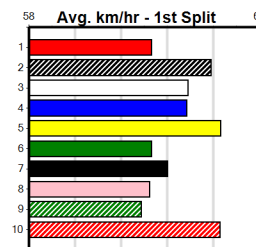

Geelong

12
10:56PM

(VIC time)

RSN GREY AREAS - WEDNESDAY & FRIDAY

Distance: 460m, Race Type: Mixed 4/5, Total Prizemoney: $3,360
1st: $2,250, 2nd: $690, 3rd: $345, 4th: $75

DOLLAR BUCKS (8) has always done his best racing here and he is drawn to get all the breaks.
ASTON ZINGARA (5) was simply brilliant at Warrnambool and she will be in the firing line throughout. AEROPLANE MODE (3) can run the hands off the clock

Watchdog Tips: 8 5 3 10 **Bet:** Win 8

1

QUEEN GOLDSTEIN [4] ***** SCRATCHED ***** **$10.00**
F Bitch Dec-20 Sire: BERNARDO Dam: ROLANDA HOOCH
Owner(s): BAG OF LOLLYS (SYN), L Cockerell, I Cockerell, M Dopper
Winning Distances: < 300m (0) 300 - 399m (0) 400 - 499m (5) 500 - 599m (3) 600 - 699m (0) > 700m (0)
Winning Weights: 30.1(1) 30.9(1) 31.1(1) 31.4(1) 31.5(1) 31.8(1) 32.1(1) 32.2(1)
4th (3) 31.5 515 SAN R11 07-Mar-24 30.05 29.23 5.50L CABAO KYANITE (29.69) M/8545 . . . . . 5.34 $8.70 5
7th (8) 31.6 525 MEA R8 09-Mar-24 30.60 29.67 11.00 LYRICAL LASSY (29.89) S/8777 . . . . . 5.29 $37.10 5F
3rd (6) 31.5 525 MEA R11 16-Mar-24 30.56 29.65 4.25L STROMBOLI (30.26) S/5756 . . . . . 5.24 $40.20 5
7th (4) 31.6 525 MEA R4 23-Mar-24 30.92 29.64 7.50L LITTLE PRINCE (30.43) M/7777 . . . . . 5.29 $20.60 5
4th (2) 31.7 525 MEA R12 30-Mar-24 30.53 29.50 5.50L BERN BY (30.17) M/7554 . . . . . 5.37 $5.20 5
3rd (2) 31.7 515 SAN R11 04-Apr-24 29.91 29.15 3.25L FAST HEADACHE (29.69) M/6422 . . . . . 5.28 $6.10 5
5th (2) 32.2 515 SAN R12 25-Apr-24 30.18 29.24 8.50L ZIPPING MOFFAT (29.60) M/7655 . . . . . 5.21 $37.70 5
5th (2) 31.6 400 GEL R11 04-Oct-24 23.47 22.60 13.00 PARIS BALE (22.62) M/85 . . . . . 8.80 $107.50 X45
Last 3 wins NOT included above
1st (2) 31.8 525 MEA R12 23-Dec-23 30.24 29.71 7.50L BISMUTH (30.74) M/1211 . . . . . 5.20 $5.20 5
1st (6) 32.1 460 GEL R8 26-Dec-23 26.15 26.15 3.25L VOLTA BALE (26.37) M/232 . . . . . 6.72 $1.70 X45
1st (1) 31.5 525 MEP R5 28-Feb-24 30.49 30.05 1.00L DISTRACTING (30.56) M/5333 . . . . . 5.28 $12.70 5H

Box History

Bx	1st	2nd	3rd	4th	5th	6th	7th	8th
1	2	1	1	5	2	1	1	
2	2	1	1	4	1	3		
3	1			3			2	
4	2		3	2	1		1	2
5	1		1	2	1	1	1	1
6	1	1	2	1	2			1
7	1			1	1			
8	1	1					2	1

Prize Best Starts Trk/Dts APM: $32090.00, 25.97(2)-24/10/22, 64-8-5-7, 8-2-3-0, 2910