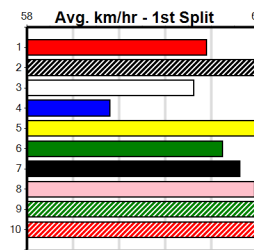

DREAMCHASERS - TICKETS ON SALE NOW

7
12:25PM

(VIC time)

Distance: 350m, Race Type: Grade 5 T3, Total Prizemoney: $1,530
1st: $1,000, 2nd: $320, 3rd: $160, 4th: $50

PURE PROMISE (8) posted a good all the way win here 2 starts back and she could prove hard to hold out on this. SAPPHERE SPEED (6) will find this much easier than his most recent racing and he could be right in the finish here.

Watchdog Tips: **8** **6** **5** **2** **Bet:** **Win 8**

1

CERTAIN MAGIC [5] Can be a bit too slow early, will need to step. **$15.00**

WBK Bitch Aug-22 Sire: AUSSIE INFRARED Dam: SWEET WATERLOO Trainer: Kristin Tucker (Tanjil South)

Owner(s): Eye Candy (SYN), C Wilk, K Gorman

Winning Distances: < 300m (0) 300 - 399m (1) 400 - 499m (2) 500 - 599m (0) 600 - 699m (0) > 700m (0)

Winning Weights: 24.7(2) 25.3(1)

Pl	Dist	Wgt	Track	Date	Time	BOB	Margin	1st/2nd (Time)	PIR	Checked	Comment	WR	Split 1	S/P	Grade
6th	(2)	24.9	400	WGL	R11	06-Sep-24	23.38	22.54	5.50L RYDER'S MAGIC (23.02)	M/76	.	.	.	8.65	$28.10 5
3rd	(8)	24.8	400	WGL	R12	12-Sep-24	23.16	22.86	0.75L INTER TRIGON (23.12)	M/22	.	.	.	8.46	$5.60 T3-5
4th	(6)	24.8	300	HVL	R11	19-Sep-24	17.14	16.83	3.00L PERFECT SAL (16.94)	M/5	.	.	.	4.05	$8.10 T3-5
6th	(4)	24.9	300	HVL	R4	23-Sep-24	17.93	16.72	16.00 THAI BUTTERFLY (16.86)	M/3	.	VO	.	4.02	$30.80 T3-5
2nd	(1)	24.9	400	GEL	R12	01-Oct-24	23.11	22.76	1.00L PENNY BLUE DEMON (23.05)	Q/31	.	.	.	8.52	$10.50 5
5th	(5)	25.7	300	HVL	R4	04-Oct-24	17.34	16.70	7.50L SAILAWAY GIN (16.84)	M/8	.	.	.	4.12	$16.30 T3-RW
8th	(8)	25.3	350	HVL	R8	09-Oct-24	20.14	19.45	10.00 CHESTER CAMPBELL (19.45)	M/5	.	.	.	6.66	$45.90 5
7th	(5)	25.3	390	BAL	R3	14-Oct-24	23.30	22.18	10.00 CRACKERJACK BERN	M/87	.	.	.	9.00	$46.80 T3-5

Last 3 wins NOT included above

1st	(2)	24.7	300	HVL	R1	29-May-24	17.21	16.76	1.25L FLAMING FOX (17.29)	Q/1	.	.	.	4.08	$2.90 M
1st	(2)	25.3	400	WGL	R4	13-Jun-24	23.84	22.90	1.00L SMOOTH FIRE (23.90)	M/11	.	SW	.	8.86	$11.10 7
1st	(4)	24.7	400	WGL	R11	29-Aug-24	23.07	23.00	5.50L BOBBY BACCALA (23.42)	M/11	.	.	.	8.48	$4.00 T3-6

Box History

Bx	1st	2nd	3rd	4th	5th	6th	7th	8th
1	1	1	1	1	1	1	1	1
2	2	2	2	2	2	2	2	2
3	3	3	3	3	3	3	3	3
4	4	4	4	4	4	4	4	4
5	5	5	5	5	5	5	5	5
6	6	6	6	6	6	6	6	6
7	7	7	7	7	7	7	7	7
8	8	8	8	8	8	8	8	8

Prize Best Starts Trk/Dts APM $5270.00 20.09(6)-30/7/24 35-3-4-4 3-0-0-0 2962