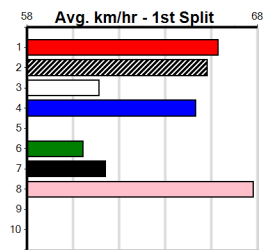

PITSTOP MOWER REPAIRS

2
10:54AM

Distance: 350m, Race Type: Tier 3 - Maiden, Total Prizemoney: $1,530
1st: $1,000, 2nd: $320, 3rd: $160, 4th: $50

(VIC time)

SLAY QUEEN MOLLY (4) has recorded good placings here in her last 2 starts and she looks like the one to beat in this. GUNAI MAVERICK (6) has met some handy types in her recent racing and she could be right in the finish in this.

Watchdog Tips: 4 6 1 8 **Bet:** Win 4

1

Form Box	Wgt	Dist	Track	Date	Time	BON	Margin	1st/2nd (Time)	PIR	Checked	Comment	WR	Split 1	S/P	Grade		
BULL INDEED [M] Handy efforts in his 2 attempts here, big chance. $5.00																	
BKW Dog		May-22		Sire: ALLEN DEED		Dam: HUFFLE PUFFLE		Trainer: David Plumridge (Scoresby)								ENG HVL 2024-10-28	
Owner(s): M Ebeyer																	
Winning Distances: < 300m (0) 300 - 399m (0) 400 - 499m (0) 500 - 599m (0) 600 - 699m (0) > 700m (0)																	
Winning Weights:																	
4th (3)	29.2	300	HVL	R1	22-Sep-24	17.32	16.59	6.00L CANYA WILDFIRE (16.91)	M/4	.	SW	.	4.07	$46.40	MH		
8th (3)	29.6	350	HVL	R2	29-Sep-24	20.13	19.20	9.50L MINH ZOE (19.50)	S/8	.	.	.	6.84	$18.50	M		
F (6)	29.6	350	HVL	R2	02-Oct-24	0.00	19.63	LUCKY INDEED (20.15)	M/6	.	V10	.	6.79	$11.60	M		
2nd (7)	29.9	300	HVL	R1	13-Oct-24	17.16	16.51	1.75L LITTLE DARL (17.04)	M/5	.	.	.	4.07	$39.90	M		
5th (8)	29.6	350	HVL	R2	18-Oct-24	19.96	19.53	4.75L RING A HOUDINI (19.64)	M/4	.	.	.	6.83	$9.70	T3-M		
Last 3 wins NOT included above																	

Bx	1st	2nd	3rd	4th	5th	6th	7th	8th
1								
2								
3				1				1
4								
5								
6								
7		1						
8					1			

Prize Best	$595.00
Starts	19.96(8)-18/10/24
Trk/Dts	5-0-1-0
APM	2-0-0-0
	580

2

Form Box	Wgt	Dist	Track	Date	Time	BON	Margin	1st/2nd (Time)	PIR	Checked	Comment	WR	Split 1	S/P	Grade		
MISS JEKELL [M] Far from disgraced in her 2 starts to date, place. $8.00																	
BE Bitch		Feb-23		Sire: BEAST UNLEASHED		Dam: SUMMER LOVIN'		Trainer: Gary Edwards (Broadford)								ENG HVL 2024-10-28	
Owner(s): D Plumridge																	
Winning Distances: < 300m (0) 300 - 399m (0) 400 - 499m (0) 500 - 599m (0) 600 - 699m (0) > 700m (0)																	
Winning Weights:																	
4th (8)	29.0	300	HVL	R1	13-Oct-24	17.27	16.51	3.5L LITTLE DARL (17.04)	M/6	.	.	.	4.11	$16.40	M		
4th (2)	29.1	350	HVL	R1	20-Oct-24	20.22	19.25	5.50L MATCHBOX HONEY (19.85)	M/5	.	.	.	6.85	$5.20	M		
Last 3 wins NOT included above																	

Bx	1st	2nd	3rd	4th	5th	6th	7th	8th
1								
2				1				
3								
4								
5								
6								
7								
8			1					

Prize Best	$150.00
Starts	20.22(2)-20/10/24
Trk/Dts	2-0-0-0
APM	1-0-0-0
	150