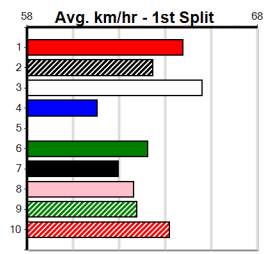

CENTRAL SCAFFOLDS

Distance: 300m, Race Type: Tier 3 - Grade 7, Total Prizemoney: $1,530
1st: $1,000, 2nd: $320, 3rd: $160, 4th: $50

METAL BENDER (3) can set the tempo soon after box rise in this and he may have a bit too much talent for his rivals in this. PIPPA (7) was a smart maiden winner 3 starts back and she has the early speed to be prominent throughout.

Watchdog Tips: 3 7 1 8 Bet: Win 3

NURSE ROSIE [7] Handy placings in 4 of her last 5 starts, chance. $7.50
BK Bitch Apr-21 Sire: FABREGAS Dam: CARELESS COOKIE
Owner(s): J Clarke
Trainer: Jack Clarke (Creswick)
Winning Distances: < 300m (0) 300 - 399m (1) 400 - 499m (0) 500 - 599m (0) 600 - 699m (0) > 700m (0)
Winning Weights: 23.3(1)
Box History table and Prize Best Starts Trk/Dts APM

GHILLI PEPPER [7] *** SCRATCHED *** $21.00
BK Bitch Mar-22 Sire: SHIMA SHINE Dam: SUGAR SPICE
Owner(s): J Biddell
Trainer:
Winning Distances: < 300m (0) 300 - 399m (0) 400 - 499m (1) 500 - 599m (0) 600 - 699m (0) > 700m (0)
Winning Weights: 23.6(1)
Box History table and Prize Best Starts Trk/Dts APM

METAL BENDER (NSW)[7] Talented, can set the tempo early, one to beat. $4.20
BK Dog Oct-21 Sire: FLYING RICCIARDO Dam: ARIYA
Owner(s): M Salvatore
Trainer: Tony Salpiqtidis (Plenty)
Winning Distances: < 300m (0) 300 - 399m (0) 400 - 499m (1) 500 - 599m (0) 600 - 699m (0) > 700m (0)
Winning Weights: 38.5(1)
Box History table and Prize Best Starts Trk/Dts APM

MAN OF ACTION [7] Can show early speed but place looks best. $21.00
BK Dog Aug-21 Sire: BARCIA BALE Dam: STACEY KEEPING
Owner(s): J Clarke
Trainer: Jack Clarke (Creswick)
Winning Distances: < 300m (0) 300 - 399m (1) 400 - 499m (0) 500 - 599m (0) 600 - 699m (0) > 700m (0)
Winning Weights: 30.4(1)
Box History table and Prize Best Starts Trk/Dts APM

WHISKEY SPLASH [7] Handy placing here 2 starts back, place hopes. $15.00
WBK Bitch Apr-21 Sire: WHISKEY RIOT Dam: LEKTRA MISS
Owner(s): J Belsham
Trainer: Damien Belsham (Longwarry)
Winning Distances: < 300m (0) 300 - 399m (1) 400 - 499m (0) 500 - 599m (0) 600 - 699m (0) > 700m (0)
Winning Weights: 24.1(1)
Box History table and Prize Best Starts Trk/Dts APM