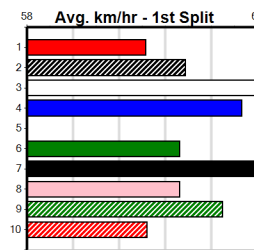

Distance: 300m, Race Type: Grade 5 T3, Total Prizemoney: $1,530
1st: $1,000, 2nd: $320, 3rd: $160, 4th: $50

BAMERA (3) can come out running in his races and he may prove hard to reel in if he can find the arm early here. FLAMING FOX (7) can explode soon after box rise in his races and he looks set to be right in the mix with any luck here.

Watchdog Tips: 3 7 1 5 Bet: Win 3

Form Box Wgt Dist Track Date Time BON Margin 1st/2nd (Time) PIR Checked Comment W/R Split 1 S/P Grade

HIERARCHY [5] Gun draw, fast win here 3 starts back, chance. $3.60
Owner(s): Eye Candy (SYN), C Wilk, K Gorman
Sire: BERNARDO Dam: EAU ROUGE
Trainer: Christian Wilk (Tanjil South)
Box History table and Prize Best Starts table included.

ROMENA CHARM [5] Can show early speed but place looks best. $15.00
Owner(s): UGLIETTA (SYN), J Uglietta, M Uglietta
Sire: SENNACHIE Dam: WHAT FEELING
Trainer: Joe Uglietta (Yan Yean)
Box History table and Prize Best Starts table included.

BAMERA (NSW)[5] Can come out running in his races, hard to catch. $5.00
Owner(s): Family Business (SYN), K Reid, G Reid, T Reid
Sire: WOW Dam: LET'S WIN MEISHA
Trainer: Terrence Reid (Yuroke)
Box History table and Prize Best Starts table included.

WHY NOT JULES [5] Good 350m placings in 3 of her last 4, keep safe. $10.00
Owner(s): G Carter
Sire: BERNARDO Dam: WHY NOT GINGER
Trainer: Leigh Carter (Devon Meadows)
Box History table and Prize Best Starts table included.

TAILS OF JONNY [5] Smart wins in 3 of his last 4 starts, can threaten $6.50
Owner(s): D Furey
Sire: HOUDINI BOY Dam: HELEN'S TEDDY
Trainer: Donna Furey (Pearcedale)
Box History table and Prize Best Starts table included.

1

2

3

4

5