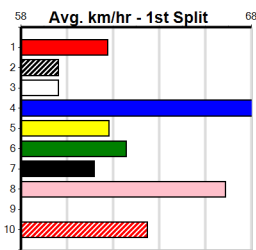

Distance: 300m, Race Type: Tier 3 - Maiden, Total Prizemoney: $1,530
1st: $1,000, 2nd: $320, 3rd: $160, 4th: $50

FOXY FRECKLES (8) is well drawn out wide here and she has the early speed to find the arm and will take a power of beating. WAIKIKI PEARL (6) has produced strong placings in 3 of her last 4 starts and she can make her presence felt here.

Watchdog Tips: **8** **6** **7** **2** **Bet:** **Box Trifecta 2,6,7,8 ($10 for 41.67%)**

Form	Box	Wgt	Dist	Track	Date	Time	BON	Margin	1st/2nd (Time)	PIR	Checked	Comment	WR	Split 1	S/P	Grade

1

MARSHMALLOW [M] **$12.00**

BD Bitch Nov-21 **Sire: BAROOGA BRETT Dam: BALKAN DOTTI**

Owner(s): B Garrick **Trainer: Christine Cortese (Devon Meado)**

Winning Distances: < 300m (0) 300 - 399m (0) 400 - 499m (0) 500 - 599m (0) 600 - 699m (0) > 700m (0)

Winning Weights:

4th (2)	23.1	400	WGL	R2	04-Apr-24	23.54	22.65	8.00L	CHILLI PEPPER (22.98)	M/44		SW		8.78	$10.50	T3-M
6th (7)	23.3	400	WGL	R2	11-Apr-24	23.71	22.60	3.75L	UNINHABITED MAN (23.45)	M/68				8.82	$28.10	T3-M
6th (4)	23.0	400	WGL	R2	25-Apr-24	23.40	22.52	5.50L	ARKA RIVER (23.03)	M/44				8.60	$46.20	M
8th (3)	23.5	400	WGL	R2	16-May-24	24.33	22.71	16.00	MAD KEV (23.24)	S/88				9.10	$7.60	T3-M
7th (7)	23.5	400	WGL	R1	23-May-24	24.05	22.75	11.00	SKY BLAZER (23.32)	M/57				8.82	$39.50	M
4th (4)	23.5	400	WGL	R1	30-May-24	23.68	22.96	6.50L	DANCING DARCI (23.23)	S/43				8.85	$36.80	T3-M
6th (1)	23.8	400	WGL	R2	10-Oct-24	23.58	22.67	10.00	ARE YOU OKAY (22.89)	S/6				8.87	$40.20	T3-M
7th (4)	23.8	300	HVL	R1	18-Oct-24	17.38	16.76	4.50L	RAPHAEL ZEAL (17.08)	S/7				4.30	$44.10	T3-M

Last 3 wins NOT included above

Box History

Bx	1st	2nd	3rd	4th	5th	6th	7th	8th
1								
2								
3								
4								
5								
6								
7								
8								

Prize Best $520.00
Starts 17.38(4)-18/10/24
Trk/Dts 16-0-1-0
APM 2-0-0-0
114

2

ELPHIAS DOGE [M] **$8.00**

RF Dog Apr-22 **Sire: BEAST UNLEASHED Dam: ARABELLA FIGG**

Owner(s): P Furci **Trainer: Patrick Furci (Maribyrnong)**

Winning Distances: < 300m (0) 300 - 399m (0) 400 - 499m (0) 500 - 599m (0) 600 - 699m (0) > 700m (0)

Winning Weights:

5th (6)	36.9	390	BAL	R1	31-Jul-24	23.02	22.17	9.00L	PAW LILIBET (22.42)	S/75				8.89	$8.20	MH
3rd (5)	37.5	400	GEL	R1	09-Aug-24	23.41	22.43	6.00L	DIVA ERADICATOR (23.00)	M/53				8.70	$26.60	MH
4th (3)	37.5	460	GEL	R9	16-Aug-24	27.06	25.44	12.00	PAW ALEXIS (26.28)	M/334				6.85	$62.50	RW
2nd (2)	37.5	390	BAL	R1	21-Aug-24	22.69	22.10	1.5L	MORAINES HOPE (22.59)	S/52				8.86	$3.50	M
6th (4)	38.1	460	GEL	R2	03-Sep-24	26.85	25.99	6.50L	RUNNING SINKER (26.40)	S/655				7.26	$3.90	M
4th (5)	37.6	390	BAL	R2	11-Sep-24	22.99	22.05	9.50L	URANA UNO (22.33)	S/64				8.91	$7.30	M
4th (8)	37.2	300	HVL	R1	15-Oct-24	17.39	16.68	3.25L	BILLY SET (17.17)	M/6				4.15	$4.30	M
5th (8)	37.0	390	BAL	R2	21-Oct-24	22.87	22.03	5.00L	NAUGHTY NUNG (22.53)	S/55				8.88	$9.60	T3-M

Last 3 wins NOT included above

Box History

Bx	1st	2nd	3rd	4th	5th	6th	7th	8th
1								
2								
3								
4								
5								
6								
7								
8								

Prize Best $1005.00
Starts 17.39(8)-15/10/24
Trk/Dts 9-0-1-1
APM 1-0-0-0
648