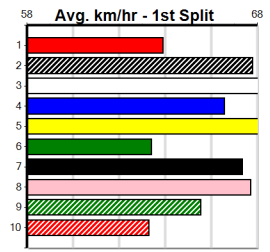

RSN GREY AREAS - WEDNESDAY & FRIDAY

Distance: 350m, Race Type: Grade 5 T3, Total Prizemoney: $1,530
1st: $1,000, 2nd: $320, 3rd: $160, 4th: $50

WINKIE BALE (6) has met some speedy types since her good win 4 starts back and she may be the one to beat in this. BLUE CHINCHILLA (8) has been racing well of late including a good win here 3 starts back and she looks like the danger.

Watchdog Tips: 6 8 2 3 Bet: Win 6

Table with columns: Form Box, Wgt, Dist, Track, Date, Time, BON, Margin, 1st/2nd (Time), PIR, Checked, Comment, W/R, Split 1, S/P, Grade

SPECIAL SIAN [5] Gun draw, smart placings in her last 3, keep safe. $12.00
DKBD Bitch Aug-21 Sire: FERNANDO BALE Dam: SPECIAL KIRST
Owner(s): S Flynn
Winning Distances: < 300m (0) 300 - 399m (1) 400 - 499m (3) 500 - 599m (0) 600 - 699m (0) > 700m (0)
Trainer: David Plumridge (Scoresby)

NOT FORGIVEN [5] Solid efforts here in her last 2 starts, chance. $5.50
BK Bitch Jan-22 Sire: MEPUNGA BLAZER Dam: TROUBLE BREWING
Owner(s): D Schwarz
Winning Distances: < 300m (0) 300 - 399m (4) 400 - 499m (1) 500 - 599m (0) 600 - 699m (0) > 700m (0)
Trainer: David Schwarz (Dallas)

ZIPPI MUSTANG [5] Shown early speed in good recent placings, threat. $5.00
RF Bitch Dec-21 Sire: ALLEN DEED Dam: BLACK MUSTANG
Owner(s): Almighty Angel (SYN), L Condon, G Fisher, J Condon, J Reid, P Morganti, J Arnold, S Tetlow, C H
Winning Distances: < 300m (0) 300 - 399m (5) 400 - 499m (1) 500 - 599m (0) 600 - 699m (0) > 700m (0)
Trainer: Bernie Ender (St Albans)

GOLDEN COAST [5] Can show early speed but place looks best. $10.00
F Dog Dec-20 Sire: PAT C SABBATH Dam: UNIQUE JOY
Owner(s): K Norton
Winning Distances: < 300m (0) 300 - 399m (8) 400 - 499m (0) 500 - 599m (0) 600 - 699m (0) > 700m (0)
Trainer: Kylie Norton (Craigieburn)

GET A GRIP [5] Tough draw but has plenty of talent, must respect. $6.50
RF Dog Nov-21 Sire: ASTON DEE BEE Dam: COSMIC KATIE
Owner(s): B Sands
Winning Distances: < 300m (0) 300 - 399m (5) 400 - 499m (0) 500 - 599m (0) 600 - 699m (0) > 700m (0)
Trainer: Brad Sands (Pakenham)

1

2

3

4

5