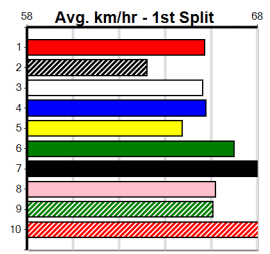

Watchdog Tips: 8 2 1 7 Bet: Win 8

Table with columns: Form Box, Wgt, Dist, Track, Date, Time, BON, Margin, 1st/2nd (Time), PIR, Checked, Comment, W/R, Split 1, S/P, Grade

PEGLEG PETE [5] Drawn to race on the speed in this, big chance. \$8.00
Owner(s): G Cowcher
Sire: ASTON DEE BEE Dam: RUBY GIRL
Trainer: Billy Cowcher (Broadford)
Winning Distances: < 300m (0) 300 - 399m (0) 400 - 499m (3) 500 - 599m (0) 600 - 699m (0) > 700m (0)
Winning Weights: 31.7(1) 32.7(1) 33.1(1)
4th (1) 33.0 425 BEN R2 30-Jun-24 24.65 23.61 6.50L LETHAL AVENGER (24.20) M/144 . . . 6.65 \$1.60 X67
6th (3) 33.1 450 SHP R9 22-Jul-24 25.92 24.95 7.50L CITY LIMIT (25.43) M/666 . . . 6.83 \$3.20 X67
1st (6) 33.1 450 SHP R4 05-Aug-24 25.56 24.95 0.75L CANDYMAN CAN (25.60) M/222 . . . SW 6.72 \$2.60 X67
6th (8) 33.3 450 SHP R7 12-Aug-24 25.57 25.11 7.00L MATCHING MOTORS (25.11) M/766 . . . 6.78 \$28.10 5
5th (5) 33.4 450 SHP R6 02-Sep-24 25.74 24.79 4.00L ARGYLE AXLE (25.46) M/444 . . . 6.74 \$3.90 5
4th (8) 32.7 500 BEN R5 20-Sep-24 28.84 28.29 8.00L BEGGIN' (28.29) S/334 . . . V3 W 6.64 \$6.10 RWH
3rd (6) 33.2 350 HVL R7 13-Oct-24 19.43 19.03 2.25L MYALL MANNERED (19.27) M/2 . . . 6.55 \$8.50 5
3rd (7) 33.8 350 HVL R7 20-Oct-24 19.70 19.25 3.25L WILD SERENA (19.48) M/3 . . . 6.73 \$12.00 5H
Last 3 wins NOT included above
1st (1) 32.7 425 BEN R1 04-Aug-23 24.31 23.63 0.25L TAKE A SHINE (24.33) M/333 . . . 6.64 \$2.80 M
1st (2) 31.7 425 BEN R9 03-May-24 24.46 23.69 1.5L OUR MATE BEAR (24.55) M/251 . . . 6.62 \$2.80 7