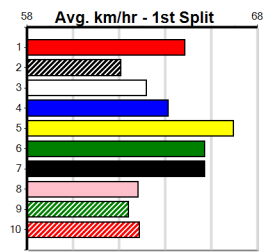

MONTROSE IGA LIQUOR (1-2 WINS)

5

11:46AM

(VIC time)

Distance: 350m, Race Type: Tier 3 - Restricted Win, Total Prizemoney: $1,530
1st: $1,000, 2nd: $320, 3rd: $160, 4th: $50

JAZZ HANDS (5) has recorded good all the way wins in her last two starts here and she looks like the one to beat again in this. BLONDE MUSTANG (7) has produced good placings in her last 2 starts and she could be the danger here.

Watchdog Tips: 5 7 1 3 **Bet:** Win 5

Form Box	Wgt	Dist	Track	Date	Time	BON	Margin	1st/2nd (Time)	PIR	Checked	Comment	W/R	Split 1	S/P	Grade	
1	ATHENIAN GODDESS [6] Handy all the way win last start, chance if steps. $5.00															
	BD Bitch		Dec-22		Sire: TOMMY SHELBY				Dam: PERSIAN GODDESS				Trainer: Victor Gay (Hastings)			
	Owner(s): V Gay															
	Winning Distances: < 300m (0) 300 - 399m (1) 400 - 499m (1) 500 - 599m (0) 600 - 699m (0) > 700m (0)															
	Winning Weights: 27.9(2)															
	3rd (1)	27.7	400	WGL	R1	06-Sep-24	23.50	22.54	7.50L STORM BREWING (23.00)	Q/22				8.56	$11.90	M
	4th (6)	27.9	300	HVL	R1	13-Sep-24	17.32	16.77	5.50L SACHIN (16.94)	M/3				4.00	$8.30	T3-M
	1st (3)	27.9	300	HVL	R3	22-Sep-24	17.16	16.59	0.10L REDGUM WARS (17.17)	M/1				3.98	$4.40	MH
	5th (8)	27.9	300	HVL	R1	29-Sep-24	17.08	16.60	7.00L HIJACK (16.60)	Q/1				3.95	$86.30	MF
	2nd (1)	27.9	300	HVL	R3	09-Oct-24	17.32	16.85	2.00L OLYMPIC HISTORY (17.18)						$3.10	X67
3rd (7)	28.3	300	HVL	R3	11-Oct-24	17.33	16.95	2.25L CLASSIC WYNSTAN (17.18)	M/2				4.03	$4.00	T3-T	
5th (5)	28.2	300	HVL	R10	18-Oct-24	17.12	16.76	4.25L ARCHER EIGHT (16.83)	M/5				4.49	$6.70	T3-RW	
1st (4)	27.9	400	WGL	R3	22-Oct-24	23.18	22.73	0.50L ZONNEKEYN (23.21)	Q/11		SW		8.43	$18.20	7	
Last 3 wins NOT included above																
Prize Best $4680.00																
Starts FSTD 10-2-1-3																
Trk/Dts 0-0-0-0																
APM 4230																

2	GRAND BAZAAR [7] Been well beaten since his maiden win, tested. $15.00															
	BK Dog		Feb-22		Sire: BERNARDO				Dam: JUNIPER PEARL				Trainer: Brett Mackie (Tooradin)			
	Owner(s): A Lie															
	Winning Distances: < 300m (0) 300 - 399m (0) 400 - 499m (1) 500 - 599m (0) 600 - 699m (0) > 700m (0)															
	Winning Weights: 34.6(1)															
	5th (8)	34.3	400	WGL	R2	03-Sep-24	23.65	22.38	9.00L ENZOLA (23.03)	M/65				8.69	$29.60	M
	1st (7)	34.6	400	WGL	R1	13-Sep-24	23.41	22.67	2.25L HOW HIGH JIVE (23.56)	S/22				8.72	$3.30	M
	6th (1)	34.6	435	SLE	R4	18-Sep-24	25.59	24.68	10.00 BLACK TYCOON (24.91)	S/866				5.59	$3.80	T3-T
	5th (2)	34.6	400	WGL	R3	24-Sep-24	23.17	22.39	9.00L MAKE IT POP (22.57)	S/75				8.73	$47.60	X67
	6th (2)	34.5	350	HVL	R4	02-Oct-24	20.44	19.63	6.00L DAREN'S TIGER (20.03)	S/5				6.85	$2.50	7
7th (6)	34.5	460	WGL	R5	08-Oct-24	26.82	25.73	12.00 PRETTY PIPA (26.01)	M/777				6.86	$48.00	RW	
Last 3 wins NOT included above																
Prize Best $1680.00																
Starts 20.44(2)-2/10/24																
Trk/Dts 6-1-0-0																
APM 1344