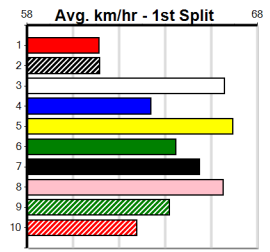

MR HUMMER LIMOS (1-2 WINS)

4

11:25AM

(VIC time)

Distance: 300m, Race Type: Tier 3 - Restricted Win, Total Prizemoney: $1,530
1st: $1,000, 2nd: $320, 3rd: $160, 4th: $50

DONATELLO ZEAL (3) can explode once fully balanced in his races and he may prove hard to hold out in a race of this nature. RHOSWEN (7) recorded a solid all the way win two starts back and she could be right in the mix again here.

Watchdog Tips: 3 7 6 1 **Bet:** Win 3

1

WRONG MISSY [6] **$12.00**

BK Bitch Feb-22 Sire: BERNARDO Dam: JUNIPER PEARL

Owner(s): B Mackie Trainer: Brett Mackie (Tooradin)

Winning Distances: < 300m (0) 300 - 399m (0) 400 - 499m (2) 500 - 599m (0) 600 - 699m (0) > 700m (0) ENG HVL 2024-10-28

Winning Weights: 28.1(1) 28.5(1)

Pl	Box	Dist	Track	Date	Time	BON	Margin	1st/2nd (Time)	PIR	Checked	Comment	WR	Split 1	S/P	Grade
4th (5)	27.8	400	WGL	R4	20-Aug-24	23.05	22.29	5.00L EMPTY YOUR MIND (22.71)	S/74				8.72	$28.70	6G
4th (2)	28.8	300	HVL	R10	01-Sep-24	16.93	16.40	2.50L RED ED (16.76)	S/6				4.12	$13.70	X67
5th (7)	28.8	300	HVL	R11	08-Sep-24	16.94	16.31	5.50L MY NAME'S EDEN (16.57)	M/5				4.04	$19.00	X67
4= (6)	28.7	400	WGL	R3	13-Sep-24	23.17	22.67	5.00L FLYING HELLCAT (22.83)	M/64				8.59	$15.60	X67
8th (4)	28.5	460	WGL	R9	20-Sep-24	26.59	25.89	4.75L HEY PRESTO (26.27)	M/888				6.88	$46.00	X67
4th (8)	29.0	435	SLE	R11	25-Sep-24	25.25	24.88	5.50L COLLINDA EXPRESS (24.88)	S/733				5.47	$8.20	6G
2nd (1)	28.9	300	HVL	R9	02-Oct-24	17.19	16.91	0.50L CATHY'S DREAM (17.17)	M/4				4.09	$1.80	6G
5th (2)	28.4	390	WBL	R10	07-Oct-24	22.92	22.32	5.00L FORGOTTEN TIME (22.58)	M/86				9.18	$3.00	6G

Last 3 wins NOT included above

1st (3)	28.1	460	WGL	R3	04-Jun-24	26.37	26.11	3.00L AUDACIOUS FANG (26.58)	M/231				6.65	$13.40	T3-M
1st (1)	28.5	460	WGL	R5	15-Jun-24	26.32	26.08	0.75L AKASHIC (26.36)	M/122		SW		6.58	$4.50	X67

Box History

Box	1st	2nd	3rd	4th	5th	6th	7th	8th
1	1	1	1	2				
2				1	1			1
3	1	1		1	1	1	1	1
4								1
5				1				
6				1				
7					1	1		
8			1	1				

Prize Best Starts Trk/Dts APM: $3707.50, 16.93(2)-1/9/24, 20-2-2-1, 3-0-1-0, 1918