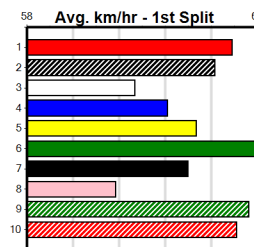

Watchdog Tips: 3 5 6 4 Bet: Win 3

CATHY'S DREAM [5] Handy win here 3 starts back but place looks best. \$10.00
Owner(s): NERAH (SYN), L Marsh, J Marsh
Sire: HOUDINI BOY Dam: HELEN'S TEDDY
Trainer: Donna Furey (Pearcedale)
Winning Distances: < 300m (0) 300 - 399m (3) 400 - 499m (0) 500 - 599m (0) 600 - 699m (0) > 700m (0)
Winning Weights: 29.7(1) 29.8(1) 30.0(1)
Box History table and Prize Best Starts table included.