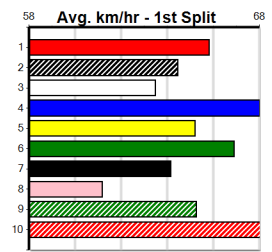

HEALESVILLE PHYSIO & SPORTS MEDICINE

Distance: 300m, Race Type: Grade 5 T3, Total Prizemoney: $1,530
1st: $1,000, 2nd: $320, 3rd: $160, 4th: $50

SIDEWINDER (6) can race on the speed throughout in this and she may have a bit too much class for her rivals in the run to the judge. IRISH BREW (4) can set the tempo soon after box rise and could be in front for a long way here.

Watchdog Tips: 6 4 3 2 Bet: Win 6

WHY NOT AJAY [5] Yet to place here in his 10 starts, looks unlikely $12.00
Owner(s): G Carter
Sire: BERNARDO Dam: WHY NOT GINGER
Trainer: Gregory Carter (Devon Meadows)
Box History table and Prize Best Starts table included.

QUEEN MAGGIE [5] Can wind up mid race, likes it here, chance here. $5.00
Owner(s): B Mackie
Sire: BERNARDO Dam: RADIANT ANGEL
Trainer: Brett Mackie (Tooradin)
Box History table and Prize Best Starts table included.

OCCIPITAL [5] Returned to form here last starts, threat if steps $6.00
Owner(s): TABB FAMILY (SYN), M Tabb, S Tabb, K Tabb
Sire: RAW ABILITY Dam: TEMPORALIS
Trainer: Stephen Tabb (Lara)
Box History table and Prize Best Starts table included.

IRISH BREW [5] Can set the tempo from the outset here, danger. $4.20
Owner(s): FOUR LEAF CLOVER (SYN), P Dwyer, A Buckley, P O'dea
Sire: FERNANDO BALE Dam: CAPTAIN JACKIE
Trainer: Jennifer Thorpe (Arthurs Creek)
Box History table and Prize Best Starts table included.

BE CHARMING [5] Tough draw but racing well of late, must respect. $8.00
Owner(s): G Mcmillan
Sire: BERNARDO Dam: ZIPPING TINA
Trainer: Gary Mcmillan (Nambrok)
Box History table and Prize Best Starts table included.