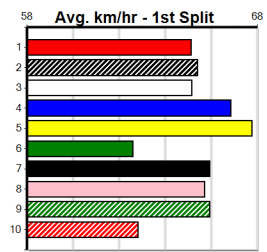

SPORTSBET BS RESPONSIBLY

Distance: 300m, Race Type: Grade 5 T3, Total Prizemoney: $1,530
1st: $1,000, 2nd: $320, 3rd: $160, 4th: $50

AUSSIE SAVANNAH (2) can explode soon after box rise in her races and she may prove hard to hold out in this type of race. OH EVIE (1) can race on the speed from the outset in this and she looks like the danger after a recent fresher up.

Watchdog Tips: 2 1 8 5 Bet: Win 2

OH EVIE [5] *** SCRATCHED *** $4.20
BD Bitch Oct-21 Sire: TOMMY SHELBY Dam: SNOOKY
Owner(s): J Holt
Trainer: Jimmy Holt (Kyneton)
Winning Distances: < 300m (0) 300 - 399m (2) 400 - 499m (3) 500 - 599m (0) 600 - 699m (0) > 700m (0)
Winning Weights: 24.5(1) 24.7(1) 24.8(1) 25.0(1) 25.2(1)
Box History table and Prize Best Starts table included.

AUSSIE SAVANNAH (NSW)[5] Can explode soon after box rise, hard to hold out. $3.60
BK Bitch Apr-21 Sire: AUSSIE INFRARED Dam: REGAL SAVANNAH
Owner(s): M Hetherton
Trainer: Mark Hetherton (Kilmore)
Winning Distances: < 300m (0) 300 - 399m (5) 400 - 499m (0) 500 - 599m (0) 600 - 699m (0) > 700m (0)
Winning Weights: 27.4(1) 27.6(1) 27.7(1) 28.0(1) 28.6(1)
Box History table and Prize Best Starts table included.

WHY NOT BARNEY [5] Good placings here in his last 2 starts, respect. $6.50
RF Dog Sep-20 Sire: BERNARDO Dam: WHY NOT GINGER
Owner(s): G Carter
Trainer: Leigh Carter (Devon Meadows)
ENG HVL 2024-10-28
Winning Distances: < 300m (0) 300 - 399m (2) 400 - 499m (5) 500 - 599m (0) 600 - 699m (0) > 700m (0)
Winning Weights: 30.3(1) 30.5(1) 31.0(1) 31.4(1) 31.6(1) 31.7(2)
Box History table and Prize Best Starts table included.

WHY NOT BRYCE [5] Steady placings in 2 of his last 4, place hopes. $12.00
RF Dog Sep-20 Sire: BERNARDO Dam: WHY NOT GINGER
Owner(s): G Carter
Trainer: Gregory Carter (Devon Meadows)
ENG HVL 2024-10-28
Winning Distances: < 300m (0) 300 - 399m (5) 400 - 499m (4) 500 - 599m (0) 600 - 699m (0) > 700m (0)
Winning Weights: 32.2(1) 32.6(1) 32.7(3) 32.8(1) 32.9(2) 33.1(1)
Box History table and Prize Best Starts table included.

STEFKA [5] *** SCRATCHED *** $5.50
BEF Bitch Nov-21 Sire: FERNANDO BALE Dam: HOT CHARMOLA
Owner(s): E Knott
Trainer: Elise Knott (Carnegie)
Winning Distances: < 300m (0) 300 - 399m (3) 400 - 499m (0) 500 - 599m (0) 600 - 699m (0) > 700m (0)
Winning Weights: 23.9(1) 24.3(1) 24.4(1)
Box History table and Prize Best Starts table included.