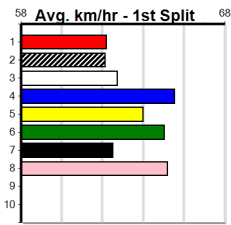

AMRON BOY @ STUD (1-3 WINS)

Distance: 600m, Race Type: Restricted Win, Total Prizemoney: $10,095
1st: $6,800, 2nd: $2,095, 3rd: $1,050, 4th: $150

1
6:32PM
(VIC time)

With all the speed drawn outside GRACE BURGESS (5) can hold them out going into the first bend and prove hard to catch. VIRAT (6) is an improving type who can settle on the speed. DROP OF INK (8) is a speedy type well up to this class.

Watchdog Tips: **5** **6** **8** **4** **Bet:** **Box Trifecta 4,5,6,8 ($10 for 41.67%)**