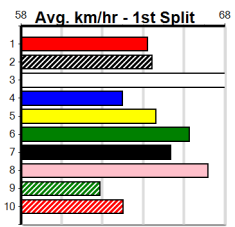

TOTAL CONTAINER SOLUTIONS

Distance: 525m, Race Type: Grade 5, Total Prizemoney: \$8,785
1st: \$5,900, 2nd: \$1,820, 3rd: \$915, 4th: \$150

10

9:40PM

(VIC time)

PAW WHISTLER (1) continues to get faster with more racing and from the gun draw can quickly take up the early lead and prove hard to catch. PAW HARRY (2) should slide into second place early and looks a strong exacta option.