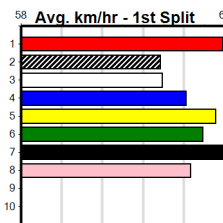

8

8:59PM

(VIC time)

IN THE HUB (8) is near unbeatable when on the arm but struggles when not in front and with speed drawn underneath him he looks a big risk. FERNADO PHIL (4) is a jet, should get cover from box 5 and looks a strong bet.

Watchdog Tips:

4 7 1 5

Bet:

Win 4