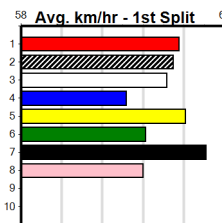

CITY VIEW BISTRO

Distance: 600m, Race Type: Grade 5, Total Prizemoney: $10,095
1st: $6,800, 2nd: $2,095, 3rd: $1,050, 4th: $150

6

8:20PM

(VIC time)

SHINY INK (2) has shown in the past that she can record elite early sectionals and with a timely beginning he could be off and gone down the back straight. MEPUNGA INFRARED (8) once fully balanced has a big motor.

Watchdog Tips: **2** **8** **3** **7** **Bet:** **Win 2**