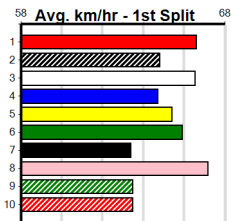

12

10:24PM

(VIC time)

Distance: 525m, Race Type: Grade 5, Total Prizemoney: \$8,785

1st: \$5,900, 2nd: \$1,820, 3rd: \$915, 4th: \$150

NEED A PILOT (2) looks the leader and can go faster than his handy 30.30 win here last start. SHAKE IT OFF (1) is the class runner and has drawn ideally. PAW IKE (7) is a gifted sprinter but would have preferred an inside draw.