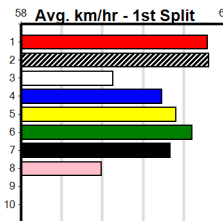

HOME OF THE PHOENIX

Distance: 600m, Race Type: Mixed 4/5, Total Prizemoney: $10,375
1st: $7,000, 2nd: $2,150, 3rd: $1,075, 4th: $150

7
8:39PM
(VIC time)

RAVEN PETER (6) showed last start at Sandown Park he can run out this trip and with a timely start he looks the one to catch. MISTER EASY (7) will pour the pressure on soon after box rise. FINNISS JEWEL (8) is the strongest run home dog in this race.

Watchdog Tips: **6** **7** **8** **1** **Bet:** **Win 6**