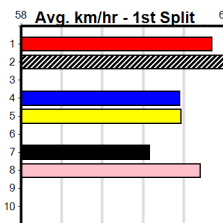

DREAMCHASERS - TICKETS ON SALE NO

4

7:37PM

(VIC time)

Distance: 730m, Race Type: Grade 5, Total Prizemoney: $10,095
1st: $6,800, 2nd: $2,095, 3rd: $1,050, 4th: $150

SHAKE AND BAKE (1) completely made a mess of the start last time she raced and with that unlikely to happen here she should take up a stalking role and prove too strong in the run home for early leaders GROOVBIRD (8) AND LIVEABLE (2).

Watchdog Tips: **1** **8** **2** **5** **Bet:** **Win 1**