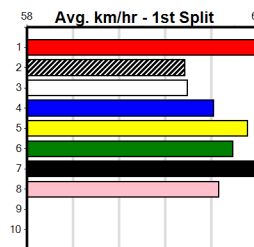

8

8:59PM

(VIC time)

Distance: 525m, Race Type: Free For All, Total Prizemoney: $9,055
1st: $6,100, 2nd: $1,870, 3rd: $935, 4th: $150

IN THE HUB (8) is near unbeatable when on the arm but struggles when not in front and with speed drawn underneath him he looks a big risk. FERNADO PHIL (4) is a jet, should get cover from box 5 and looks a strong bet.

Watchdog Tips: 4 7 1 5 Bet: Win 4

MY MAGIC MAN (TAS)[4] Fast early, proven this circuit, major player. $5.50
BD Dog Nov-21 Sire: SUPERIOR PANAMA Dam: MRS. WATERS
Trainer: Brooke Ennis (Avalon)
Winning Distances: < 300m (0) 300 - 399m (6) 400 - 499m (5) 500 - 599m (3) 600 - 699m (0) > 700m (0)
Box History table and Prize Best Starts table included.

BILLY INTENTION [4] Honest sprinter, may get burnt off early, tested $26.00
BK Dog Nov-21 Sire: AUSSIE INFRARED Dam: JANE'S INTENTION
Trainer: Tom O'Neill (Pearcedale)
Winning Distances: < 300m (0) 300 - 399m (0) 400 - 499m (2) 500 - 599m (5) 600 - 699m (0) > 700m (0)
Box History table and Prize Best Starts table included.

DESIRED PATH [4] Likely to be too far back early, place best. $51.00
BE Bitch Jul-21 Sire: WHISKEY RIOT Dam: VALLETTA MIST
Trainer: Dylan Sharp (Lara)
Winning Distances: < 300m (0) 300 - 399m (0) 400 - 499m (1) 500 - 599m (7) 600 - 699m (1) > 700m (0)
Box History table and Prize Best Starts table included.

FERNANDO PHIL [4] Elite front runner, gets room early, top show. $3.00
WBEBD Dog Jan-22 Sire: FERNANDO BALE Dam: ZOOM OUT
Trainer: Michelle Mallia (Avalon)
Winning Distances: < 300m (0) 300 - 399m (0) 400 - 499m (5) 500 - 599m (9) 600 - 699m (0) > 700m (0)
Box History table and Prize Best Starts table included.

CABAO KYANITE [4] Wide runner who explodes early, respect. $13.00
BD Dog Jun-22 Sire: BEAST UNLEASHED Dam: CABAO
Trainer: Thomas Dailly (Anakie)
Winning Distances: < 300m (0) 300 - 399m (0) 400 - 499m (1) 500 - 599m (8) 600 - 699m (0) > 700m (0)
Box History table and Prize Best Starts table included.