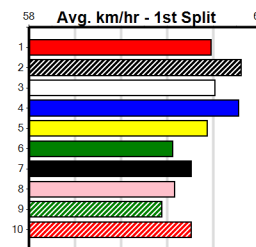

RSN GREY AREAS - WEDNESDAY & FRIDAY

Distance: 525m, Race Type: Mixed 4/5, Total Prizemoney: $9,055
1st: $6,100, 2nd: $1,870, 3rd: $935, 4th: $150

Both FILED DAY (5) and PAW PETROV (8) hold class edges here but are Every chance to find trouble so inside three runners ASTON MICHIGAN (1), UTRILLO BALE (2) and WHITE CREST (3) should represent value and are worth boxing up in a quinella.

Watchdog Tips: 2 3 1 8 **Bet:** Box Quinella 1,2,3 ($10 for 333.33%)

Form	Box	Wgt	Dist	Track	Date	Time	BON	Margin	1st/2nd (Time)	PIR	Checked	Comment	WR	Split 1	S/P	Grade
1																
ASTON MICHIGAN [5] $26.00																
BD Dog Feb-21 Sire: ASTON KIMETTO Dam: ASTON ADELE																
Owner(s): R Borda Trainer: Bruno Panetta (Melton West)																
Winning Distances: < 300m (0) 300 - 399m (0) 400 - 499m (1) 500 - 599m (6) 600 - 699m (4) > 700m (0)																
Winning Weights: 32.5(1) 32.6(1) 32.8(1) 32.9(2) 33.0(1) 33.7(1) 34.3(1) 34.4(1) 34.8(2)																
6th	(3)	32.9	600	MEA	R4	07-Sep-24	34.92	34.26	10.00	CANYA ALL CLASS (34.26)	M/7666	.	.	9.52	$50.40	X45
2nd	(6)	33.1	600	MEA	R6	14-Sep-24	34.78	34.60	2.25L	SHREWD STICKER (34.63)	M/8774	.	.	9.27	$19.30	5
4th	(6)	33.1	600	MEA	R5	21-Sep-24	35.32	34.64	4.75L	JAMARRA (34.99)	M/6666	.	.	9.50	$7.00	5
7th	(5)	33.2	595	SAN	R10	26-Sep-24	34.71	33.80	5.50L	DENISON FRISBY (34.33)	S/7777	.	.	9.49	$32.30	5
2nd	(2)	33.5	515	SAN	R10	03-Oct-24	29.64	29.38	2.75L	ZIPPING WHINCUP (29.46)	Q/2222	.	.	5.16	$55.60	5
2nd	(6)	33.6	600	MEA	R8	12-Oct-24	34.76	34.60	2.50L	PAW YASMIN (34.60)	M/5554	.	.	9.17	$22.20	X45
4th	(7)	33.6	600	MEA	R8	19-Oct-24	34.61	34.38	3.5L	PAW YASMIN (34.38)	M/5444	.	.	9.09	$38.70	X45
8th	(1)	33.6	525	MEA	R3	26-Oct-24	31.16	29.65	22.00	FIELD DAY (29.65)	M/6888	.	.	5.21	$30.00	X45
Last 3 wins NOT included above																
1st	(1)	32.9	595	SAN	R7	07-Mar-24	34.50	34.33	0.75L	ETHANOL EXTRA (34.55)	M/3333	.	.	9.35	$5.40	5
1st	(4)	32.5	525	MEP	R12	26-Jun-24	30.39	30.08	0.75L	LEARNED LESSON (30.44)	M/4222	.	.	5.24	$2.00	T3-5
1st	(4)	32.9	525	MEP	R3	24-Jul-24	30.86	30.11	1.00L	SHIV ROY (30.91)	M/5643	.	.	5.29	$1.80	T3-5

Box History								
Bx	1st	2nd	3rd	4th	5th	6th	7th	8th
1	5	2	2	2	2	2	2	1
2	1	4	1	2	1			3
3	3				1	3		
4	2		3		3	2		
5	1	2	2	1	2	2	2	1
6	2	1	3	4	1	3		
7			2	2	1	2	1	1
8	1	2	1	5	3	2		

Prize	$70275.00
Best Starts	30.22(1)-30/3/24
Trk/Dts	92-11-10-13
APM	15-2-0-2 15282