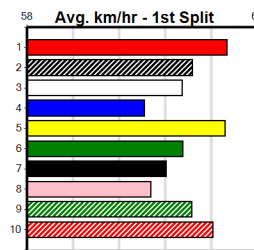

SPORTSBET FINAL (1-6 WINS)

Distance: 600m, Race Type: Restricted Win Final, Total Prizemoney: $10,375
1st: $7,000, 2nd: $2,150, 3rd: $1,075, 4th: $150

With box 2 moving wide through the first bend, box 3 usually coming out quickly, speed map visuals have the exceptionally talented LANFRANCO (1) with clear room to move early and that spells trouble for the rest of the field if he switches on.

Watchdog Tips: 1 8 5 6 **Bet:** Win 1

Form Box	Wgt	Dist	Track	Date	Time	BON	Margin	1st/2nd (Time)	PIR	Checked	Comment	WR	Split 1	S/P	Grade	
1	LANFRANCO [5]															
	Ridiculous talent, drawn to get room early, yes.															
	$1.50															
	Trainer: Brooke Ennis (Avalon)															
	Owner(s): M Sheahan															
	Sire: FERAL FRANKY Dam: MIAMI FERNANDO															
	May-22															
	Winning Distances: < 300m (0) 300 - 399m (0) 400 - 499m (0) 500 - 599m (3) 600 - 699m (1) > 700m (0)															
	Winning Weights: 30.9(1) 31.0(2) 31.7(1)															
	6th (7)	31.2	660	BAL	R6	17-Jul-24	38.86	38.22	8.00L RAYA STAR (38.32)	M/6666	.	.	.	13.33	$1.80	RWH
	2nd (7)	31.1	730	MEP	R5	31-Jul-24	43.27	43.19	1.25L PAYBACK (43.19)	M/3343	.	.	.	5.13	$2.10	RW
	4th (4)	31.2	525	MEP	R8	21-Aug-24	30.21	29.91	4.25L ZIPPING HOPKINS (29.92)	M/5776	.	.	.	5.20	$10.70	5
	7th (1)	31.2	600	MEA	R6	24-Aug-24	35.03	34.55	7.00L ZIPPING HOPKINS (34.55)	M/8887	.	.	.	9.36	$3.10	X45
	4th (4)	31.0	595	SAN	R10	26-Sep-24	34.43	33.80	1.5L DENISON FRISBY (34.33)	M/4421	.	.	.	9.38	$7.20	5
	4th (7)	31.2	595	SAN	R6	03-Oct-24	34.63	34.12	3.5L WREN BALE (34.39)	M/5655	.	.	.	9.57	$4.30	5
3rd (3)	31.6	595	SAN	R3	10-Oct-24	34.35	34.00	5.00L SHADOWS OF BLUE (34.00)	M/4444	.	.	.	9.56	$6.00	5	
1st (6)	31.7	600	MEP	R5	16-Oct-24	35.15	34.58	0.75L PAW VINCE (35.19)	S/5633	.	.	.	9.30	$2.30	RWH	
Last 3 wins NOT included above																
1st (1)	31.0	525	MEP	R1	01-May-24	29.74	29.74	16.00 REBEL THINKER (30.80)	M/1111	.	SW	.	5.24	$2.00	M	
1st (3)	31.0	525	MEA	R1	01-Jun-24	29.79	29.79	1.00L ECO BALE (29.85)	M/6222	.	.	.	5.29	$4.20	X67	
1st (7)	30.9	595	SAN	R3	06-Jun-24	34.00	34.00	5.00L PAYBACK (34.34)	M/2211	.	.	.	9.35	$4.80	X67	

Box History								
Bx	1st	2nd	3rd	4th	5th	6th	7th	8th
1	1							
2					1			2
3	1		1			1		
4		1	1	2		1		
5								
6	1		1	1				
7	1	2		2		1		
8							1	

Prize	$25640.00
Best Starts	34.90(7)-29/6/24
Trk/Dts	22-4-3-3
APM	3-1-1-0 13214