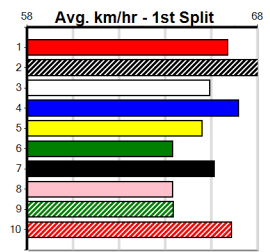

BENDIGO TO THE MEADOWS FINAL

9

9:22PM

(VIC time)

Distance: 525m, Race Type: Grade 5 Final, Total Prizemoney: $9,055
1st: $6,100, 2nd: $1,870, 3rd: $935, 4th: $150

PLAY THE VICTIM (6) was the run of the heats at Bendigo and he chases as hard as any dog in the sport. GO GO EVIE (2) was the fastest heat winner and looks hard to catch. INSTINCTIVELY (1) will strip fitter after his first 500m run in a while.

Watchdog Tips: 6 2 1 7 **Bet:** Win 6

1

INSTINCTIVELY (NSW)[5] **Brilliant early, better for heat run, key player.** **$2.80**

BD Dog Dec-21 Sire: FERNANDO BALE Dam: ROCK LILY Trainer: Matthew Marshall (Darley)

Owner(s): G Ebenezer
Winning Distances: < 300m (0) 300 - 399m (2) 400 - 499m (4) 500 - 599m (2) 600 - 699m (0) > 700m (0)

Winning Weights: 31.3(1) 31.6(2) 31.7(1) 31.9(1) 32.0(1) 32.8(1) 33.0(1)

Rank	Heat	Time	Dist	Track	Date	Time	BOB	Margin	1st/2nd (Time)	PIR	Checked	Comment	WR	Split 1	S/P	Grade
4th	(8)	30.9	300	HVL	R12	01-Sep-24	16.85	16.40	0.75L BLAME SPENCER (16.81)	M/2				3.96	$3.00	5
2nd	(8)	31.3	350	HVL	R8	08-Sep-24	19.38	18.95	3.5L MIKE ANGELO ZEAL (19.14)	M/2				6.59	$6.80	5
1st	(4)	31.9	350	HVL	R9	15-Sep-24	19.37	19.34	3.25L LUXFORD (19.58)	M/1				6.43	$2.70	5
3rd	(8)	32.6	350	HVL	R6	22-Sep-24	19.17	18.92	1.00L FIBULARIS (19.12)	Q/1				6.44	$4.00	FFA
2nd	(3)	33.1	425	BEN	R10	27-Sep-24	24.00	23.60	1.75L TANNER BALE (23.89)	M/112				6.49	$13.30	5
3rd	(6)	33.5	425	BEN	R12	04-Oct-24	24.26	23.88	5.50L GO GO EVIE (23.89)	M/333				6.60	$2.60	5H
1st	(8)	33.0	425	BEN	R7	11-Oct-24	23.77	23.69	1.25L AEROPLANE MODE (23.85)	Q/111		SW		6.39	$8.00	5F
2nd	(1)	32.7	500	BEN	R7	18-Oct-24	28.43	28.13	0.75L PLAY THE VICTIM (28.39)	Q/111				6.44	$1.30	5H

Last 3 wins NOT included above

1st	(8)	31.6	525	MEP	R11	04-Oct-23	30.35	30.07	0.75L CASINO DON (30.38)	M/1111				5.17	$3.30	5
1st	(1)	32.8	400	GEL	R10	08-Dec-23	22.28	22.10	0.50L SHORT AND STUMPY (22.31)	M/22		SW		8.36	$7.80	5
1st	(6)	31.3	390	BAL	R12	22-May-24	22.33	21.85	0.75L EL DORA (22.38)	Q/22				8.36	$4.40	5

Box History

Bx	1st	2nd	3rd	4th	5th	6th	7th	8th
1	2	1	1					
2					1	1		1
3	1	1						
4	1							
5				1				
6	1		1			3		
7		1						
8	3	1	2	1	1			

Prize Best Starts Trk/Dts APM

Prize	$25250.00
Best Starts	30.13(2)-30/9/23
Trk/Dts	28-6-6-4
APM	4-2-1-0 8039