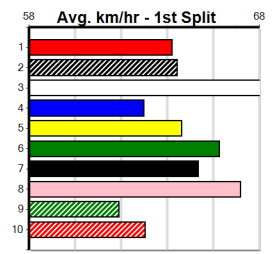

TOTAL CONTAINER SOLUTIONS

Distance: 525m, Race Type: Grade 5, Total Prizemoney: $8,785
1st: $5,900, 2nd: $1,820, 3rd: $915, 4th: $150

PAW WHISTLER (1) continues to get faster with more racing and from the gun draw can quickly take up the early lead and prove hard to catch. PAW HARRY (2) should slide into second place early and looks a strong exacta option.

Watchdog Tips: **1** **2** **4** **6** **Bet:** **Win 1**

Form Box	Wgt	Dist	Track	Date	Time	BOB	Margin	1st/2nd (Time)	PIR	Checked	Comment	WR	Split 1	S/P	Grade

1 PAW WHISTLER (NSW)[5] **Continues to get faster, gun drawn hard to catch.** **$2.70**
BEBD Dog Jul-22 **Sire: AUSSIE INFRARED** **Dam: DYNA PATTY** **Trainer: Mark Delbridge (Balliang)**
Owner(s): B Wheeler
Winning Distances: < 300m (0) 300 - 399m (0) 400 - 499m (2) 500 - 599m (3) 600 - 699m (0) > 700m (0)
Winning Weights: 32.8(1) 33.0(1) 33.2(1) 33.3(2)

8th (5)	32.9	525	MEA	R11	07-Sep-24	30.68	29.55	10.00 NASHVILLE BALE (29.99)	M/8777	.	.	.	5.42	$23.20	5
6th (3)	33.2	525	MEA	R12	14-Sep-24	30.51	29.70	12.00 VAN WYCK (29.72)	M/3444	.	.	.	5.16	$15.00	5
6th (5)	33.3	450	BAL	R8	18-Sep-24	25.74	25.18	8.50L FIFTY SHORT (25.18)	M/888	.	.	.	6.95	$30.90	X45
2nd (5)	33.5	460	WGL	R4	24-Sep-24	26.19	25.73	0.50L BAGGIO (26.17)	M/452	.	.	.	6.64	$3.80	RWH
1st (7)	33.3	460	WGL	R7	01-Oct-24	25.94	25.54	0.75L SPRING COIN (25.99)	M/311	.	.	.	6.59	$7.00	RWF
2nd (6)	33.2	460	GEL	R9	04-Oct-24	25.97	25.69	1.00L VERDI (25.92)	S/533	.	.	.	6.78	$17.60	X45
2nd (7)	33.4	525	MEA	R9	12-Oct-24	30.22	29.95	0.75L SPRING COIN (30.18)	M/5422	.	.	.	5.15	$15.10	5
2nd (2)	33.4	525	MEA	R11	19-Oct-24	30.02	29.71	0.25L PAW EARNEST (30.01)	M/1111	.	.	.	5.12	$2.70	5

Last 3 wins NOT included above

1st (2)	33.2	525	MEP	R3	22-May-24	30.66	29.92	1.5L AKELA MARTIAL (30.76)	M/4221	.	SW	.	5.34	$1.90	7
1st (4)	33.0	460	GEL	R7	02-Aug-24	26.02	26.02	4.25L PAW DIMETRA (26.31)	Q/111	.	.	.	6.62	$5.50	X67F
1st (1)	32.8	515	SAN	R3	22-Aug-24	29.43	29.31	1.00L WHITE OWL (29.50)	M/1111	.	.	.	5.12	$1.60	5

Box History

Bx	1st	2nd	3rd	4th	5th	6th	7th	8th
1	1							
2	1	1	1		1			
3					1	1		
4	2	1					1	
5		1	1	1		1	1	1
6		2		2			1	
7	1	2						
8					2		1	

Prize Best Starts					$23075.00			
Trk/Dts					30.02(2)-19/10/24			
APM					28-5-7-2			
					15-2-3-2			
					15501			

2 PAW HARRY (NSW)[5] **Can sit behind the red early, clear danger.** **$3.40**
DKBD Dog Dec-22 **Sire: BERNARDO** **Dam: HADARAH BALE** **Trainer: Mark Delbridge (Balliang)**
Owner(s): B Wheeler
Winning Distances: < 300m (0) 300 - 399m (1) 400 - 499m (0) 500 - 599m (3) 600 - 699m (0) > 700m (0)
Winning Weights: 35.6(1) 35.8(1) 35.9(1) 36.5(1)

2nd (2)	36.2	460	GEL	R9	13-Sep-24	26.19	25.59	3.5L PAW VERNON (25.96)	M/123	.	.	.	6.63	$4.70	X67
1st (8)	35.8	515	SAP	R6	16-Sep-24	29.75	29.52	7.00L ALL JAZZ (30.22)	M/1111	.	.	.	5.16	$5.80	X67H
1st (2)	35.9	525	MEA	R2	21-Sep-24	30.34	29.88	1.00L PAW VORTEX (30.40)	M/4333	.	.	.	5.19	$7.50	X67
1st (1)	35.6	515	SAN	R2	26-Sep-24	29.60	29.29	1.75L PAW QWAN (29.71)	M/1111	.	SW	.	5.21	$3.90	X67F
8th (8)	36.1	515	SAP	R10	30-Sep-24	30.55	29.15	20.00 FIELD DAY (29.15)	M/5887	.	.	.	5.29	X45	
4th (3)	36.0	460	GEL	R9	04-Oct-24	26.22	25.69	4.50L VERDI (25.92)	S/844	.	.	.	6.90	$16.50	X45
3rd (6)	36.1	525	MEA	R9	12-Oct-24	30.49	29.95	4.50L SPRING COIN (30.18)	M/8553	.	.	.	5.24	$9.40	5
2nd (2)	36.0	525	MEA	R10	19-Oct-24	30.10	29.71	6.00L CANYA NITRATE (29.71)	Q/3222	.	.	.	5.19	$4.00	5

Last 3 wins NOT included above

1st (4)	36.5	390	SHP	R3	02-Sep-24	22.40	21.92	1.00L DARRA SAPPHIRE (22.47)	M/32	.	SW	.	8.70	$10.10	MF