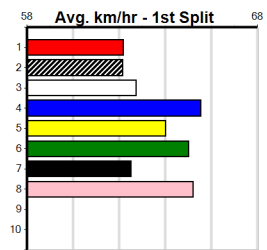

AMRON BOY @ STUD (1-3 WINS)

1
6:32PM

(VIC time)

Distance: 600m, Race Type: Restricted Win, Total Prizemoney: $10,095
1st: $6,800, 2nd: $2,095, 3rd: $1,050, 4th: $150

With all the speed drawn outside GRACE BURGESS (5) can hold them out going into the first bend and prove hard to catch. VIRAT (6) is an improving type who can settle on the speed. DROP OF INK (8) is a speedy type well up to this class.

Watchdog Tips: **5** **6** **8** **4** **Bet:** **Box Trifecta 4,5,6,8 ($10 for 41.67%)**

Form	Box	Wgt	Dist	Track	Date	Time	BON	Margin	1st/2nd (Time)	PIR	Checked	Comment	WR	Split 1	S/P	Grade	
BIG BOY COOPER [6] Comes in to calculations off this draw. $15.00																	
BK	Dog			Jul-22			Sire: SH AVATAR	Dam: FAIRYTALE WISH									Trainer: Clint Capuano (Anakie)
Owner(s): C Capuano																	
Winning Distances: < 300m (0) 300 - 399m (0) 400 - 499m (2) 500 - 599m (0) 600 - 699m (0) > 700m (0)																	
Winning Weights: 30.7(1) 31.1(1)																	
2nd (1)	30.9	460	GEL	R5	10-Sep-24	26.23	25.68	6.50L	ASTON RECORD (25.78)	Q/332	.	.	.	6.74	$7.90	6G	
2nd (1)	30.8	410	HOR	R4	17-Sep-24	24.05	23.11	11.00	PAW PAVLOV (23.35)	Q/43	.	.	.	10.85	$9.60	6G	
2nd (6)	30.7	450	BAL	R7	23-Sep-24	26.20	25.64	1.75L	MORE BEER PLEASE (26.08)	M/653	.	.	.	6.89	$4.40	T3-RW	
2nd (2)	30.7	520	GEL	R9	27-Sep-24	30.45	30.13	4.75L	PSYCHO BUDDY (30.13)	Q/1222	.	.	.	5.54	$3.70	RW	
4th (8)	30.7	425	BEN	R3	05-Oct-24	24.58	23.52	10.00	PETE'S ENTITY (23.91)	M/876	.	.	.	6.80	$39.60	X67	
6th (2)	30.5	460	GEL	R9	11-Oct-24	26.47	25.86	9.00L	EXTRADITED (25.86)	Q/686	.	.	.	6.74	$39.50	X67	
7th (8)	30.2	515	SAP	R7	21-Oct-24	30.70	29.38	13.00	GALLOPING RED (29.84)	S/7577	.	.	.	5.58	$5.50	X67	
4th (1)	30.3	600	MEA	R1	26-Oct-24	35.15	34.97	2.75L	SINGLE LADIES (34.97)	M/4333	.	.	.	9.20	$31.70	RW	
Last 3 wins NOT included above																	
1st (7)	31.1	400	GEL	R1	13-Aug-24	23.11	22.63	3.00L	MR. PERSONALITY (23.32)	M/43	.	.	.	8.71	$1.80	M	
1st (6)	30.7	400	GEL	R3	03-Sep-24	22.86	22.31	0.75L	DUSTY ALICE (22.91)	M/33	.	.	.	8.59	$7.40	7	

Box	1st	2nd	3rd	4th	5th	6th	7th	8th
1	2	1	1	1	1			
2	1							
3								
4								
5			1					
6	1	1				1		
7	1	1		1				
8				1			1	

Prize Best Starts	$4900.00
Trk/Dts	35.15(1)-26/10/24
APM	18-2-5-1
	1-0-0-0
	3758

Form	Box	Wgt	Dist	Track	Date	Time	BON	Margin	1st/2nd (Time)	PIR	Checked	Comment	WR	Split 1	S/P	Grade	
DINOSAUR [7] Rising in class and distance, prefer others. $18.00																	
BK	Dog			Jul-22			Sire: SH AVATAR	Dam: FAIRYTALE WISH									Trainer: Chloe Dew (Anakie)
Owner(s): C Capuano																	
Winning Distances: < 300m (0) 300 - 399m (0) 400 - 499m (1) 500 - 599m (0) 600 - 699m (0) > 700m (0)																	
Winning Weights: 30.9(1)																	
4th (1)	31.1	460	GEL	R9	10-Sep-24	26.18	25.68	7.50L	HOT SAKI (25.68)	M/454	.	.	.	6.73	$11.20	7	
4th (4)	30.9	410	HOR	R3	17-Sep-24	23.57	23.11	6.50L	PAW ROXY (23.13)	M/44	.	.	.	10.73	$13.30	7	
3rd (8)	30.7	410	HOR	R2	24-Sep-24	23.70	22.93	1.25L	HARDSTYLE GRACIE (23.61)	M/22	.	.	.	10.60	$2.50	7	
3rd (8)	30.6	520	GEL	R9	27-Sep-24	30.69	30.13	8.00L	PSYCHO BUDDY (30.13)	M/6333	.	.	.	5.79	$4.20	RW	
7th (1)	30.5	425	BEN	R3	05-Oct-24	24.89	23.52	14.00	PETE'S ENTITY (23.91)	M/667	.	.	.	6.76	$53.10	X67	
7th (8)	30.4	460	GEL	R4	15-Oct-24	27.25	25.90	9.50L	FLY HIGH ZEUS (26.59)	M/577	.	.	.	7.02	$5.80	7	
5th (3)	30.3	460	GEL	R7	22-Oct-24	26.73	25.93	9.00L	STEADFAST EDDIE (26.10)	M/355	.	.	.	6.79	$14.20	T3-RW	
7th (2)	30.3	600	MEA	R1	26-Oct-24	35.50	34.97	8.00L	SINGLE LADIES (34.97)	S/7666	.	.	.	9.34	$39.70	RW	
Last 3 wins NOT included above																	
1st (1)	30.9	410	HOR	R1	27-Aug-24	23.60	23.09	7.50L	HIGHLAND JACK (24.12)	Q/11	.	.	.	10.71	$2.30	M	

Box	1st	2nd	3rd	4th	5th	6th	7th	8th
1	1	2		1	1		1	
2							1	1
3					1			
4				2			1	
5								1
6		1						1
7			1				1	1
8			3			1	1	

Prize Best Starts	$4305.00
Trk/Dts	35.50(2)-26/10/24
APM	21-1-3-4
	1-0-0-0
	3202