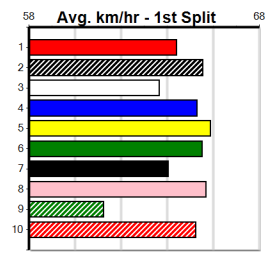

GORSKI TRUCK & TRAILER

Distance: 525m, Race Type: Grade 5, Total Prizemoney: $8,785
1st: $5,900, 2nd: $1,820, 3rd: $915, 4th: $150

KADE (2) is nearing his brilliant best form and is worth a flutter if punters can secure a price of $5 or better. This is the best draw PAW FREDERICK (1) had had for a while and he looks the big improver. KNURLING (3) looks a serious prospect.

Watchdog Tips:

2	1	3	4

Bet:

Form Box	Wgt	Dist	Track	Date	Time	BON	Margin	1st/2nd (Time)	PIR	Checked	Comment	WR	Split 1	S/P	Grade	
1	PAW FREDRICK (NSW)[5] $4.80															
	Best draw he has had for a while, big improver.															
	BK Dog Dec-22 Sire: BERNARDO Dam: HADARAH BALE Trainer: Mark Delbridge (Balliang)															
	Owner(s): B Wheeler															
	Winning Distances: < 300m (0) 300 - 399m (0) 400 - 499m (0) 500 - 599m (3) 600 - 699m (0) > 700m (0)															
	Winning Weights: 33.2(1) 33.5(1) 33.7(1)															
	2nd (5) 33.6 515 SAN R2 29-Aug-24 29.81 29.13 3.75L GO MICKY (29.55) M/4332 . . . . 5.26 $3.20 6G															
	3rd (2) 33.8 515 SAN R2 05-Sep-24 30.00 29.33 6.00L FILL YOUR BOOTS (29.61) M/5443 . . . . 5.34 $2.30 6G															
	1st (6) 33.7 515 SAN R2 12-Sep-24 29.82 29.20 1.25L DAINTREE ASTER (29.90) S/5332 . . . . 5.22 $2.50 X67															
	5th (4) 34.0 515 SAN R3 19-Sep-24 30.24 29.57 8.00L WERRIS BALE (29.68) S/7876 . . . . 5.21 $5.80 5															
	2nd (7) 33.9 460 WGL R5 24-Sep-24 25.99 25.73 1.25L PAW JUDAS (25.91) M/332 . . . . 6.68 $1.80 RWH															
	6th (4) 33.7 460 WGL R7 01-Oct-24 26.34 25.54 6.00L PAW WHISTLER (25.94) S/777 . . . . 6.65 $3.50 RWF															
	7th (6) 33.8 510 SLE R7 06-Oct-24 29.62 28.69 14.00 SPRING COIN (28.69) M/755 . . . SW . 9.90 $2.80 5															
	3rd (5) 33.9 515 SAN R11 10-Oct-24 29.95 29.13 2.75L ASTON TOMMY (29.77) M/6655 . . . . 5.23 $3.90 5															
	Last 3 wins NOT included above															
1st (2) 33.2 515 SAP R1 29-Jul-24 29.74 29.46 2.00L PAW PIERRE (29.88) M/1111 . . . . 5.21 $3.40 MH																
1st (3) 33.5 515 SAN R1 08-Aug-24 29.59 29.36 2.25L PAW GUNNER (29.75) Q/1111 . . . SW . 5.20 $9.00 MF																

Box History								
Bx	1st	2nd	3rd	4th	5th	6th	7th	8th
1								
2			1					
3	1							
4						1	1	
5		1	1					
6	1							1
7		1						1
8						1		

Prize Best	$17950.00
Starts	12-3-2-2
Trk/Dts	0-0-0-0
APM	13103