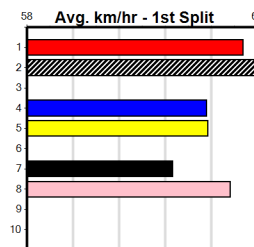

DREAMCHASERS - TICKETS ON SALE NOW

4

7:37PM

(VIC time)

Distance: 730m, Race Type: Grade 5, Total Prizemoney: $10,095
1st: $6,800, 2nd: $2,095, 3rd: $1,050, 4th: $150

SHAKE AND BAKE (1) completely made a mess of the start last time she raced and with that unlikely to happen here she should take up a stalking role and prove too strong in the run home for early leaders GROOVEBIRD (8) AND LIVEABLE (2).

Watchdog Tips: **1** **8** **2** **5** **Bet:** **Win 1**

1

SHAKE AND BAKE [5] **Class edge, drawn to get the gun run, looks good** **$2.40**

BK Bitch May-22 Sire: SHIMA SHINE Dam: SUPER TORA
Owner(s): Super Tora (SYN), G Farrugia, W Gallagher, S Siegersma, B Schuring
Winning Distances: < 300m (0) 300 - 399m (0) 400 - 499m (0) 500 - 599m (3) 600 - 699m (4) > 700m (3)
Winning Weights: 30.2(1) 30.6(1) 30.7(1) 30.8(2) 30.9(1) 31.0(2) 31.4(1) 31.6(1)

Box	1st	2nd	3rd	4th	5th	6th	7th	8th
1	4	1	1	1	1			
2	2	1	2	1		2		
3	1	1	1				1	
4	2		3			1		
5		1			1			
6	1		2	1				
7		1		1			1	
8			1	1	1			

Trainer: Jeffrey Britton (Anakie)

Prize Best Starts Trk/Dts APM: $67453.13, 42.97(2)-21/9/24, 37-10-4-11, 5-1-1-2, 30821

2

LIVEABLE [5] **Can set a cracking speed early, last 50m a worry.** **$5.00**

BK Bitch Jul-22 Sire: FERNANDO BALE Dam: SILKEN
Owner(s): THE WILLY STROLLERS (SYN), J Sharp, M Alexander
Winning Distances: < 300m (0) 300 - 399m (0) 400 - 499m (0) 500 - 599m (1) 600 - 699m (3) > 700m (1)
Winning Weights: 24.9(3) 25.0(1) 25.1(1)

Box	1st	2nd	3rd	4th	5th	6th	7th	8th
1				2				
2	1	2	1		1			1
3		1	1					
4	1			2				
5	1				1			
6	2	1		1				
7		1	1		2	1		1
8		2	2	1	1			

Trainer: Jeffrey Britton (Anakie)

Prize Best Starts Trk/Dts APM: $32785.00, 43.50(2)-26/10/24, 30-5-6-5, 3-0-0-0, 20118

3

*** VACANT BOX ***

Sire: Dam:
Owner(s):
Winning Distances: < 300m (0) 300 - 399m (0) 400 - 499m (0) 500 - 599m (0) 600 - 699m (0) > 700m (0)
Winning Weights:

Trainer:
Box History:

4

STACY'S MUM [5] **On speed runner, may not lead, place best.** **$8.00**

BK Bitch Mar-22 Sire: BARCIA BALE Dam: GYPSIES LUCK
Owner(s): M Maas
Winning Distances: < 300m (0) 300 - 399m (0) 400 - 499m (2) 500 - 599m (3) 600 - 699m (1) > 700m (0)
Winning Weights: 27.6(1) 27.7(1) 28.0(2) 28.4(2)

Box	1st	2nd	3rd	4th	5th	6th	7th	8th
1	4		2					
2							1	
3	1	2	1					
4		1	1		2			
5	1		2	2			1	
6		1			1			
7		1		1	1	1	1	
8			1	2	2		1	

Trainer: Marlene Schmidt (Devon Meadow)

Prize Best Starts Trk/Dts APM: $32665.00, 43.37(4)-26/10/24, 35-6-5-7, 2-0-1-1, 10454

5

RIPTIDE RUSLIE [5] **Conditioned stayer, value for the multiples.** **$12.00**

BD Dog Apr-20 Sire: MY REDEEMER Dam: VIS VITAE
Owner(s): R Edwards
Winning Distances: < 300m (0) 300 - 399m (0) 400 - 499m (0) 500 - 599m (4) 600 - 699m (6) > 700m (1)
Winning Weights: 27.5(2) 27.6(1) 27.8(2) 28.0(1) 28.1(2) 28.2(2) 28.4(1)

Box	1st	2nd	3rd	4th	5th	6th	7th	8th
1	3	5	5		7	3		
2	2	3	2	1	3	2		
3	1	2	3	1	2	4		2
4	3	3	2	2	2		2	
5		1	1	3	3	1		
6			2	1	3	4	1	
7		2	1	2				
8	2		2	2		1	1	

Trainer: Russell Edwards (Devon Meadow)

Prize Best Starts Trk/Dts APM: $105970.83, 43.39(6)-18/2/23, 98-11-16-18, 2-0-0-0, 14623