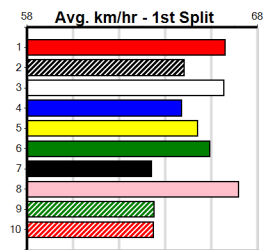

NEED A PILOT (2) looks the leader and can go faster than his handy 30.30 win here last start.
SHAKE IT OFF (1) is the class runner and has drawn ideally. PAW IKE (7) is a gifted sprinter but would have preferred an inside draw.

Watchdog Tips:

2 1 7 3 Bet: Box Trifecta 1,2,3,7 ($10 for 41.67%)

1

SHAKE IT OFF [5] **Class runner, gun draw, big show.** **$3.50**

BD Bitch Sep-21 Sire: FERNANDO BALE Dam: AMELIA CHRISTA Trainer: Robin Moore (Devon Meadows)

Owner(s): R Moore
Winning Distances: < 300m (0) 300 - 399m (1) 400 - 499m (2) 500 - 599m (6) 600 - 699m (0) > 700m (0)

Winning Weights: 26.7(2) 26.9(1) 27.0(4) 27.1(1) 27.2(1)

Rank	Draw	Wt	Sex	Age	Date	Time	Margin	1st/2nd (Time)	PIR	Checked	Comment	WR	Split 1	S/P	Grade
3rd	(2)	27.1	515	SAN	R3	09-May-24	29.79	29.19	2.50L MACKINAW PEACH (29.63)	M/3333	.	.	5.16	$6.80	SH
1st	(8)	27.0	595	SAN	R2	16-May-24	34.08	34.08	0.50L ETHANOL VOLUME (34.10)	M/1111	.	VO	9.12	$5.40	5
5th	(2)	26.5	600	MEA	R4	25-May-24	35.04	34.17	11.00L EXPLODED (34.32)	M/5555	.	.	9.51	$3.30	5
6th	(3)	26.6	525	MEP	R6	03-Jul-24	30.73	29.83	8.00L SON OF GHOST (30.19)	M/2666	.	.	5.12	$3.20	5H
4th	(3)	26.7	525	MEP	R8	04-Sep-24	30.66	30.09	8.00L ASTON LORD (30.11)	M/2554	.	.	5.10	$4.70	X45
5th	(1)	26.8	460	WGL	R5	13-Sep-24	26.38	25.54	6.00L BORACAY STORM (25.96)	M/466	.	.	6.52	$3.50	5H
1st	(7)	26.7	435	SLE	R5	09-Oct-24	24.59	24.13	1.5L COLLINDA RISE (24.69)	M/222	.	.	5.20	$2.50	X45
8th	(6)	26.8	500	BEN	R8	18-Oct-24	28.59	28.13	6.50L KADE (28.13)	M/888	.	.	6.91	$8.10	X45

Last 3 wins NOT included above

1st	(8)	27.0	515	SAN	R10	04-Jan-24	29.56	29.27	1.25L PERFECT BLEND (29.64)	M/1111	.	.	5.19	$1.60	5
1st	(3)	27.2	515	SAP	R12	03-Mar-24	29.41	29.28	0.50L PROFESSOR SNITCH (29.44)	Q/1112	.	.	5.09	$5.40	X45
1st	(2)	27.1	515	SAN	R3	21-Mar-24	29.38	29.27	4.75L EXCAVATION (29.70)	M/3311	.	SW	5.14	$2.10	SH

Bx	1st	2nd	3rd	4th	5th	6th	7th	8th
1								
2			1		1	1	1	1
3	1					1		
4				1				1
5	2							
6					2	1		1
7	2	1			1	1		
8	2							

Prize Best Starts Trk/Dts APM $46495.00 29.95(7)-30/12/23 27-9-2-2 6-1-0-0 11274