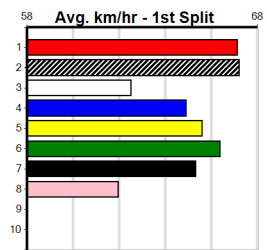

HOME OF THE PHOENIX

Distance: 600m, Race Type: Mixed 4/5, Total Prizemoney: $10,375
1st: $7,000, 2nd: $2,150, 3rd: $1,075, 4th: $150

RAVEN PETER (6) showed last start at Sandown Park he can run out this trip and with a timely start he looks the one to catch. MISTER EASY (7) will pour the pressure on soon after box rise. FINNISS JEWEL (8) is the strongest run home dog in this race.

Watchdog Tips: 6 7 8 1 Bet: Win 6

HELLO PA [5] Better than form, ideal draw, each way value. $8.50
Owner(s): D Burnett
Winning Distances: < 300m (0) 300 - 399m (0) 400 - 499m (0) 500 - 599m (3) 600 - 699m (2) > 700m (0)
Box History table and Prize Best Starts table included.

GARRY STUN ON [4] Front runner, handles this circuit, keep safe. $7.50
Owner(s): M Reid
Winning Distances: < 300m (0) 300 - 399m (0) 400 - 499m (0) 500 - 599m (14) 600 - 699m (5) > 700m (0)
Box History table and Prize Best Starts table included.

STARLIGHT JEWEL [5] Find this much harder than recent win. $41.00
Owner(s): hard wyn (SYN), L Goodwin, K Goodwin
Winning Distances: < 300m (0) 300 - 399m (0) 400 - 499m (3) 500 - 599m (2) 600 - 699m (1) > 700m (0)
Box History table and Prize Best Starts table included.

WREN BALE (NSW)[5] Draw is a concern but has the talent, keep safe. $6.50
Owner(s): B Wheeler
Winning Distances: < 300m (0) 300 - 399m (0) 400 - 499m (1) 500 - 599m (5) 600 - 699m (0) > 700m (0)
Box History table and Prize Best Starts table included.

FERNANDO GOMEZ [5] Desperate for the inside, may get crowded early. $7.50
Owner(s): HUNTER RACING (SYN), A Hunter, B Hunter, C Hunter
Winning Distances: < 300m (0) 300 - 399m (0) 400 - 499m (2) 500 - 599m (8) 600 - 699m (0) > 700m (0)
Box History table and Prize Best Starts table included.