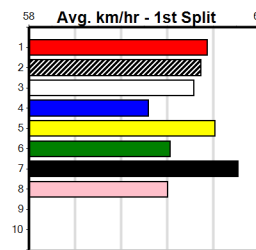

CITY VIEW BISTRO

Distance: 600m, Race Type: Grade 5, Total Prizemoney: $10,095
1st: $6,800, 2nd: $2,095, 3rd: $1,050, 4th: $150

SHINY INK (2) has shown in the past that she can record elite early sectionals and with a timely beginning he could be off and gone down the back straight. MEPUNGA INFRARED (8) once fully balanced has a big motor.

Watchdog Tips: 2 8 3 7 Bet: Win 2

Race card for MAGIC DARK STAR [5]. Includes details on owner (Magical Speed), sire (FABREGAS), dam (TAPESTRY TEARS), and a box history table.

Race card for SHINY INK [5]. Includes details on owner (M Haines), sire (SHIMA SHINE), dam (SLINKY INKY), and a box history table.

Race card for ASTON HORNET [5]. Includes details on owner (R Borda), sire (FERNANDO BALE), dam (ASTON CRYSTAL), and a box history table.

Race card for DASHER BALE (NSW)[5]. Includes details on owner (L Harris), sire (FERNANDO BALE), dam (IDRIA BALE), and a box history table.

Race card for JOAN'S GEM [5]. Includes details on owner (EDITHVALE), sire (ASTON DEE BEE), dam (MADALIA MAGGIE), and a box history table.