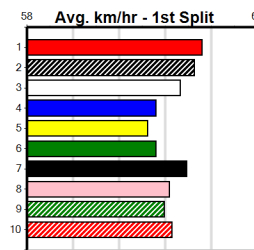

SPORTSBET EVERY DOG HAS ITS DAY

Distance: 525m, Race Type: Grade 5, Total Prizemoney: $8,785
1st: $5,900, 2nd: $1,820, 3rd: $915, 4th: $150

Plenty of early speed coming from the wide draw runners here and this could allow WHERE IT BEGAN (1) to take up a stalking role mid-race and prove hard to hold out. CANYA JIVE (2) has shown he can run fast times when out in the clear.

Watchdog Tips: 1 2 5 8 **Bet:** Box Trifecta 1,2,5 ($10 for 166.67%)

1

WHERE IT BEGAN [5] **$5.00**

BE Dog Mar-22 **Sire: TOMMY SHELBY** **Dam: ART NOVEAU**

Owner(s): CHAMPAGNE PTN (SYN), S Smith, A Langton
Winning Distances: < 300m (0) 300 - 399m (0) 400 - 499m (2) 500 - 599m (4) 600 - 699m (0) > 700m (0)

Trainer: Angela Langton (Anakie)

Winning Weights: 35.0(1) 35.1(1) 35.4(2) 35.7(1) 35.8(1)

5th (4)	35.8	525	MEA	R10	10-Aug-24	31.75	29.91	23.00	MATT LOCH (30.15)	M/7755	VO	5.22	$28.10	5
7th (4)	35.9	525	MEA	R10	17-Aug-24	30.49	29.80	5.50L	KINGSLEY BALE (30.12)	M/7788		5.21	$33.00	5
6th (7)	35.9	460	GEL	R10	06-Sep-24	26.19	25.59	3.75L	MASTER PABLO (25.94)	M/656		6.73	$20.90	X45
5th (1)	35.9	525	MEA	R12	14-Sep-24	30.48	29.70	11.00	VAN WYCK (29.72)	M/5666		5.19	$5.10	5
6th (5)	36.0	525	MEA	R11	21-Sep-24	30.36	29.88	4.75L	HONEY ZEN (30.03)	M/3345		5.13	$10.00	5
4th (4)	36.1	450	WBL	R8	10-Oct-24	25.62	25.19	6.50L	SYDNEY SHOW (25.19)	M/644		6.83	$4.70	5
2nd (1)	36.5	525	MEP	R3	16-Oct-24	30.20	29.96	1.00L	MY MAGIC MAN (30.14)	M/5542		5.21	$7.30	5
2nd (1)	36.3	525	MEA	R2	26-Oct-24	30.16	29.65	0.50L	CANYA JIVE (30.13)	M/2222		5.07	$2.10	5

Last 3 wins NOT included above

1st (8)	35.7	520	GEL	R6	23-May-24	30.14	30.14	0.75L	BUN UNDERCURRENT	S/4222		5.48	$8.80	RWF
1st (3)	35.4	460	GEL	R6	21-Jun-24	26.15	25.68	1.00L	EXPLOSIVE DEBT (26.21)	S/736	SW	6.80	$7.70	5
1st (8)	35.8	515	SAN	R3	25-Jul-24	29.76	29.23	3.00L	RIVIERA BALE (29.97)	M/4111		5.16	$4.40	5

Box History

Bx	1st	2nd	3rd	4th	5th	6th	7th	8th
1								
2	2							
3	1	2	1	1	1			
4		1		2	1		1	1
5			1	1	1	1		
6	1	1						
7							1	
8	2							

Prize Best Starts Trk/Dts APM
$30060.00
30.16(1)-26/10/24
31-6-7-2
11-0-3-1
11325

2

CANYA JIVE (NSW)[5] **$3.50**

BK Dog Oct-22 **Sire: ASTON RUPEE** **Dam: BALI SUNSET**

Owner(s): E Burrett
Winning Distances: < 300m (0) 300 - 399m (0) 400 - 499m (2) 500 - 599m (3) 600 - 699m (0) > 700m (0)

Trainer: Dylan Sharp (Lara)

Winning Weights: 31.4(1) 31.5(1) 32.4(1) 32.7(1) 33.2(1)

5th (5)	31.6	530	APK	R8	12-Sep-24	30.98	30.37	8.50L	HOT ASHES (30.40)			5.56	$31.00	SH
6th (6)	32.3	400	GEL	R11	20-Sep-24	23.36	22.35	3.75L	RUBY'S SHOW (23.10)	M/66		9.01	$2.60	X67H
3rd (7)	32.1	450	BAL	R10	25-Sep-24	25.81	25.40	4.75L	PAW MANTRA (25.48)	M/333		6.70	$3.90	RW
1st (3)	32.4	410	HOR	R9	01-Oct-24	23.01	22.85	6.50L	SCOOBA STEVE (23.46)	M/11	SW	10.13	$2.00	X67
1st (8)	32.7	410	HOR	R11	08-Oct-24	23.31	23.26	3.75L	GPSY ORDAIN (23.55)	M/32		10.32	$2.20	5
2nd (6)	32.9	485	HOR	R8	15-Oct-24	27.31	26.97	0.75L	PAW ZELINI (27.26)	M/222		6.64	$2.80	5
8th (6)	32.8	525	MEA	R5	19-Oct-24	31.23	29.71	18.00	CROCODILE ROLL (30.01)	S/7678		5.28	$2.90	5
1st (2)	33.2	525	MEA	R2	26-Oct-24	30.13	29.65	0.50L	WHERE IT BEGAN (30.16)	Q/1111		4.95	$4.10	5

Last 3 wins NOT included above

1st (5)	31.5	525	MEP	R3	26-Jun-24	30.32	30.08	1.75L	MISTY BLUE (30.44)	Q/1111		5.07	$2.70	MH
1st (6)	31.4	525	MEA	R2	27-Jul-24	30.55	30.09	0.50L	VISTA ARGON (30.58)	M/5211		5.28	$3.40	7

Box History

Bx	1st	2nd	3rd	4th	5th	6th	7th	8th
1								
2	1			1	1			
3	1					1		
4		1						
5	1				1	1		
6	1	1				1	1	1
7			1		1			
8	1							

Prize Best Starts Trk/Dts APM
$15575.00
30.13(2)-26/10/24
17-5-2-2
10-3-1-1
11301